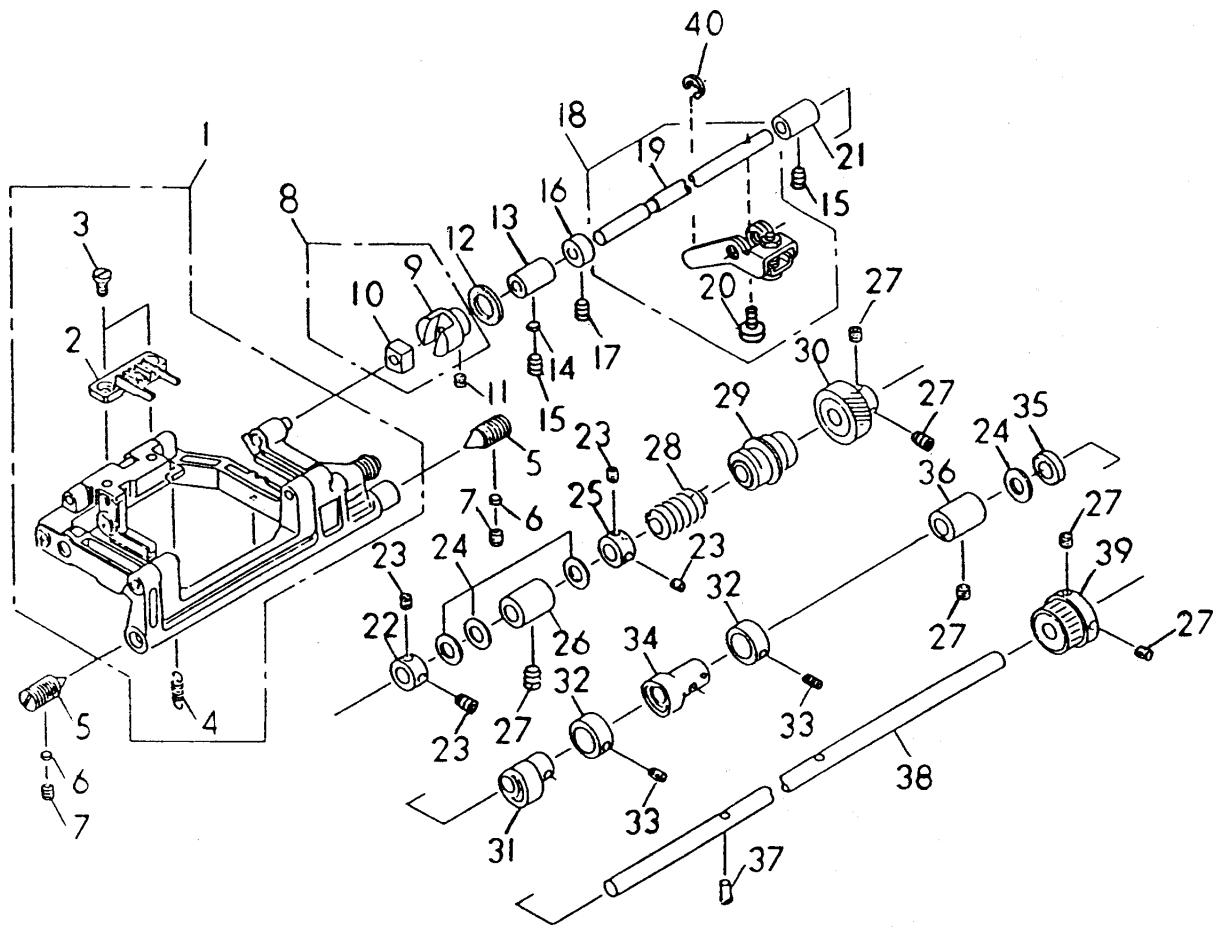

Key	Part No.	Name
1	825615119	Feed rock shaft unit (825615108)
2	825098006	Feed dog
3	614025002	Set screw
4	825103005	Spring
5	532030003	Screw center
6	650175000	Washer
7	000111304	Hexagon socket screw
8	625508008	Feed regulator unit
9	625133008	Feed regulator
10	625134009	Sliding block
11	000111304	Hexagon socket screw
12	823110009	Felt
13	625144002	Bushing (L)
14	650175000	Washer
15	000111201	Hexagon socket screw
16	820387000	Ring
17	000111108	Hexagon socket screw
18	830619005	Feed adjusting arm unit
19	825106008	Shaft
20	000081500	Set screw
21	650092002	Bushing (R)
22	820166001	Ring
23	000111201	Hexagon socket screw
24	000036201	Washer
25	825094002	Ring
26	650078002	Lower shaft bushing (L)
27	000111304	Hexagon socket screw
28	825093001	Spring
29	825092000	Feed lift cam
30	650076000	Lower shaft gear
31	825091102	Feed cam
32	810092004	Ring
33	000111108	Hexagon socket screw
34	825311008	Thread supply cam
35	822070003	Felt
36	650079003	Lower shaft bushing (R)
37	820161006	Pin
38	830101009	Lower shaft
39	822113009	Lower shaft timing gear
40	000002105	Snap ring