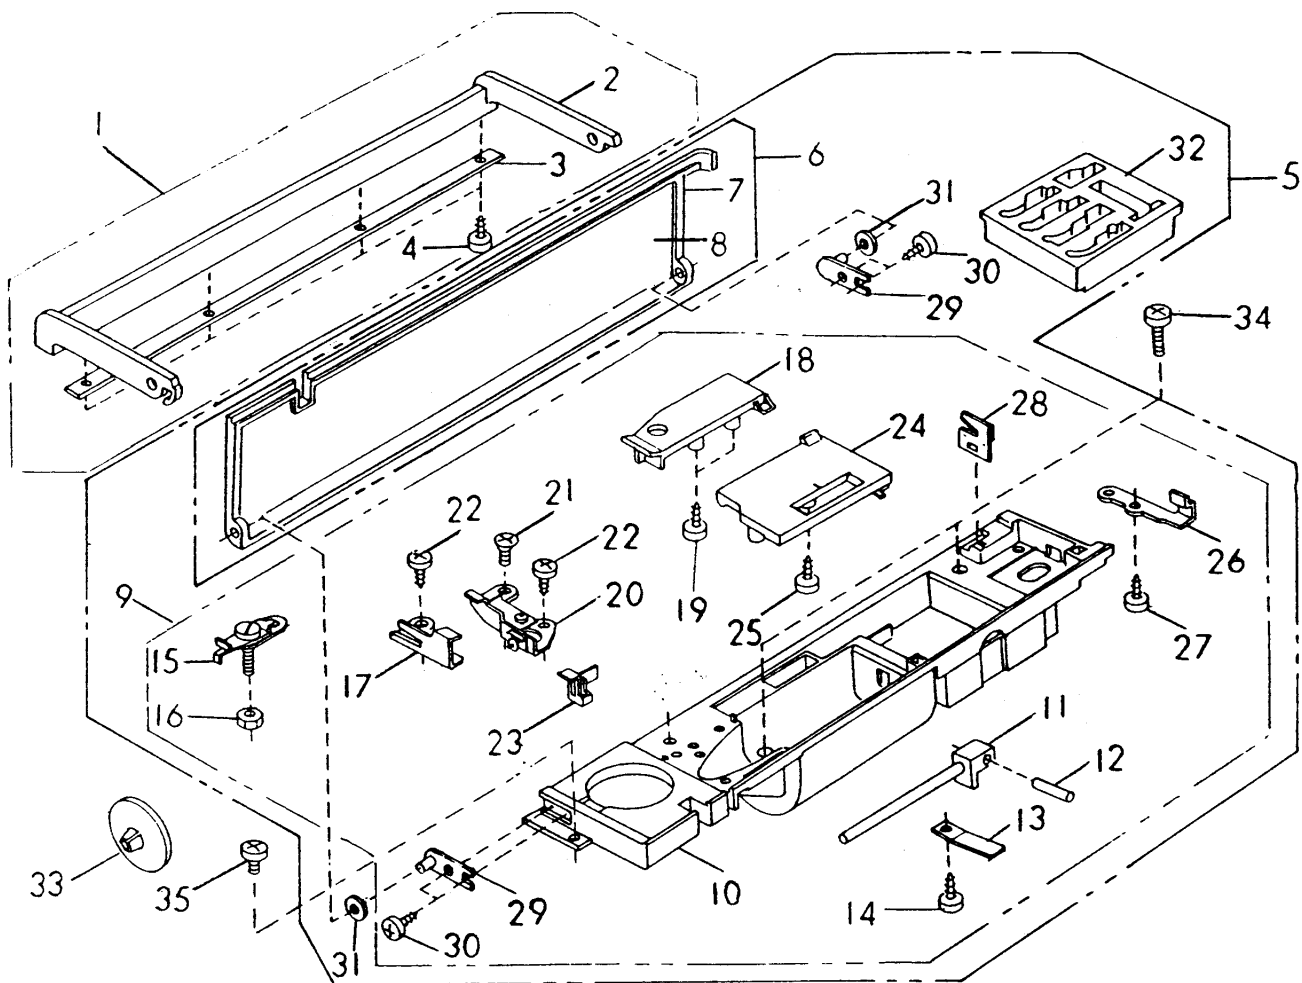

PARTS LIST

Memory Craft 8000

Key	Part No.	Name
1	830602005	Needle plate complete unit (825640102)
2	830502004	Needle plate unit
3	825014008	Hook cover plate supporter (L)
4	825015010	Hook cover plate supporter (R)
5	825016000	Hook cover plate release button
6	825017001	Spring
7	000169709	Set screw
8	820390006	Needle plate set screw
9	830302002	Hook cover plate
10	825604001	Needle plate set plate unit (L)
11	825019003	Needle plate set plate (L)
12	650010006	Needle plate position adjusting plate
13	000101105	Setscrew
14	825020007	Bobbin holder stopper
15	822314002	Nut
16	000078319	Setscrew
17	000157003	Setscrew
18	825605013	Needle plate set plate unit (R) (825605002)
19	825021008	Needle plate set plate (R)
20	825022009	Needle plate position adjust. Plate
21	000101105	Setscrew
22	830002010	Arm window
23	830552010	Bed cover unit
24	830280003	Drop-feedlever
25	000070104	Plain washer
26	825501007	Feed switch unit
27	000014306	CS ring
28	000101703	Setscrew
29	830501003	Extension table unit
30	830004001	Extension table
31	830005002	Extension table lid
32	686010007	Spring
33	830003011	Bed cover
34	000160700	Set screw
35	000161103	Setscrew
36	825008009	Switch set plate