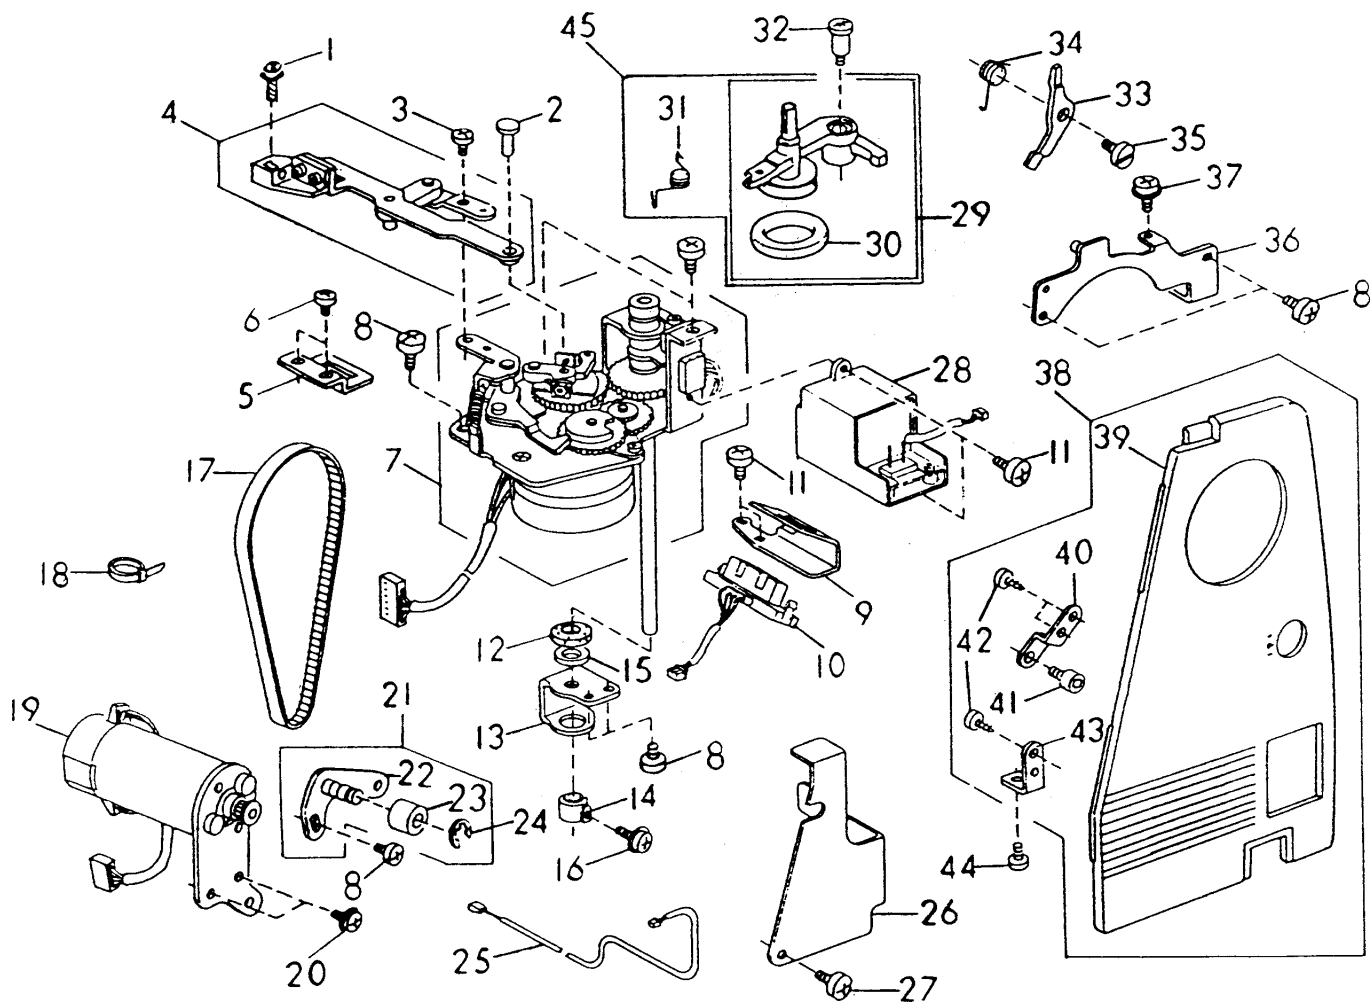

Key	Part No.	Name
1	830567007	Zigzag rod unit (1)
2	830135002	Pin
3	000101105	Setscrew
4	000115308	Setscrew
5	830138005	Needle position hold plate
6	000081005	Set screw
7	830622001	Stepping motor unit (zigzag)
8	000157106	Setscrew
9	830139006	Sensor base plate
10	830543007	Photo sensor unit
11	000078319	Setscrew
12	822063003	Felt
13	830137004	X-axis positioning plate
14	830136003	Coupling ring
15	000036005	Washer
16	000114400	Setscrew
17	830276006	Timing belt
18	000053008	Cord binder
19	080270159	Motor unit (080270115, 080270148)
20	000115700	Setscrew
21	830631014	Idler unit (830631003)
22	830148019	Idler base (830148008)
23	625217100	Idler
24	000002806	Snap ring
25	830545009	Connection cable unit
26	830264001	Cord clamp
27	830267004	Set screw
28	830516104	Inverter unit
29	830528006	Bobbin winder unit
30	365076007	Bobbin winder ring
31	830273003	Spring
32	825220009	Hinge screw
33	830145005	Declutch arm
34	625215005	Spring
35	625214004	Hinge screw
36	830144004	Handle base plate (rear)
37	000115009	Setscrew
38	830591103	Belt cover unit
39	830313006	Belt cover
40	825200003	Belt cover set plate
41	822228008	Hexagon socket bolt
42	000161103	Belt cover set plate (1)
43	830147007	Machine screw
44	000066705	Set screw
45	830650008	Bobbin winder unit