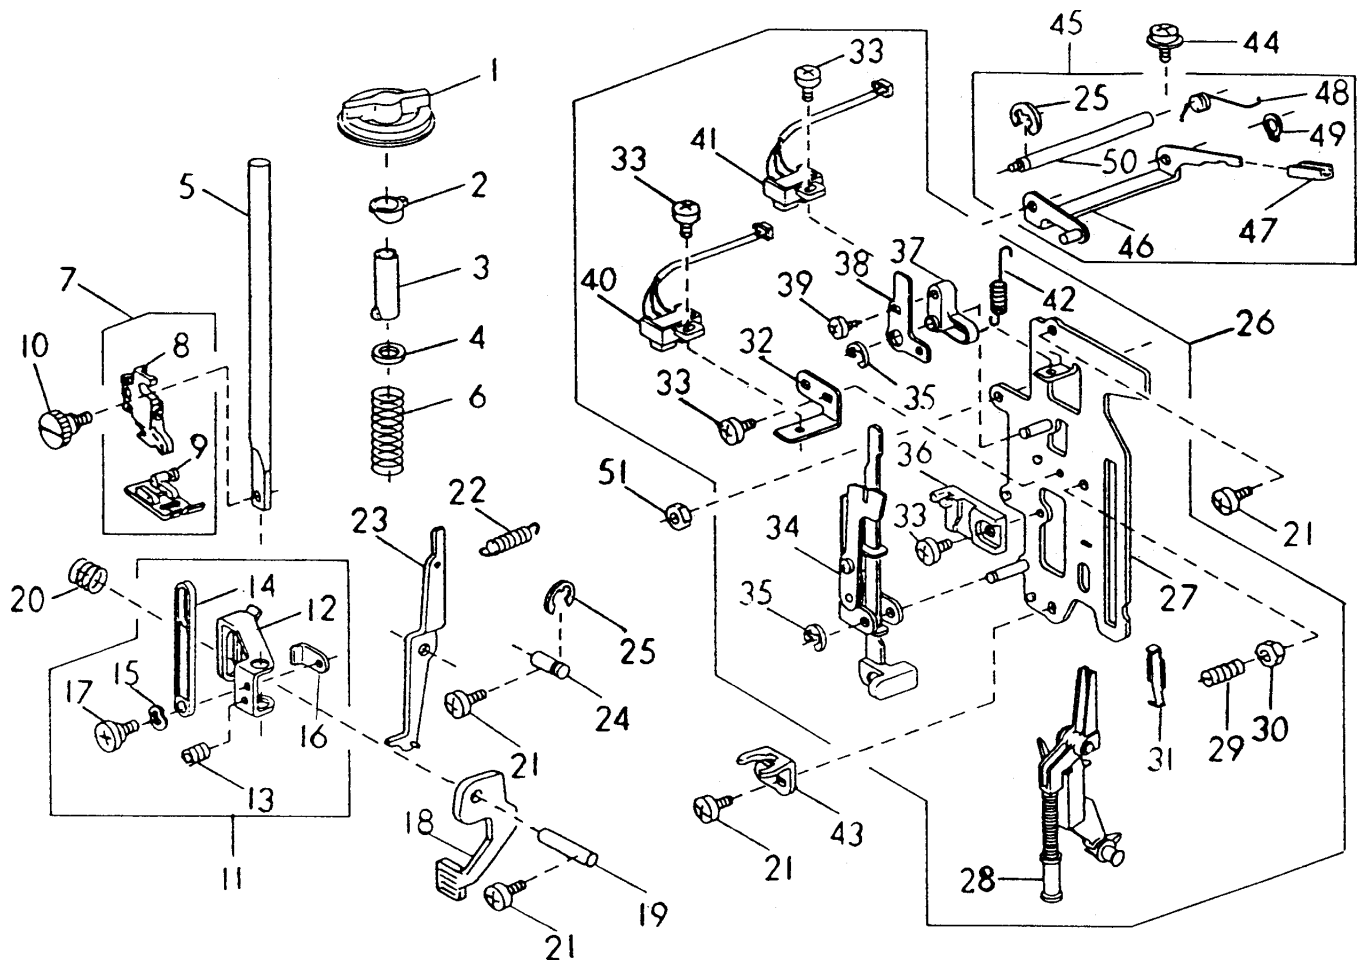

Key	Part No.	Name
1	830026010	Pressure dial (830026009)
2	830028001	Pressure regulating cam
3	830027000	Presser bar bushing
4	102061008	Washer
5	830029002	Presser bar
6	830030006	Spring
7	830507010	Presser foot unit
8	830504017	Foot holder unit (830504006)
9	825510021	Zigzag foot unit
10	825252000	Thumb screw
11	830586026	Presser bar supporter unit (830586002)
12	830031007	Presser bar supporter
13	000111500	Hexagon socket screw
14	830032008	Presser bar link
15	000116608	Washer
16	830033009	Plate unit
17	830034000	Hinge screw
18	830035012	Presser foot lifter (830035001)
19	822072005	Pin
20	102222009	Spring
21	000157209	Setscrew
22	830036002	Spring
23	830037025	Tension release lever (830037003)
24	652042003	Pin
25	000001609	Snap ring
26	830612008	Front bracket unit
27	830051003	Front bracket
28	822510103	Threader unit
29	000114008	Set screw
30	000160102	Adjustable lock nut
31	625084003	Spring
32	830239007	Sensor base plate
33	000103808	Setscrew
34	830583009	BH lever unit
35	000002105	Snap ring
36	830057010	BH lever guide (830057009)
37	830058000	Foot sensor link
38	830240001	Shield plate
39	000161103	Setscrew
40	830510005	Photo interrupter unit (BH)
41	830510108	Photo interrupter unit (Foot)
42	830277007	Spring
43	830059001	Lamp set plate
44	000172200	Set screw
45	830585012	Actuator arm unit (830585001)
46	830061017	Actuator arm (830061006)
47	830062018	Slide body (830062007)
48	830063008	Spring
49	000016605	Snap ring
50	830060005	Actuator shaft
51	000061205	Nut