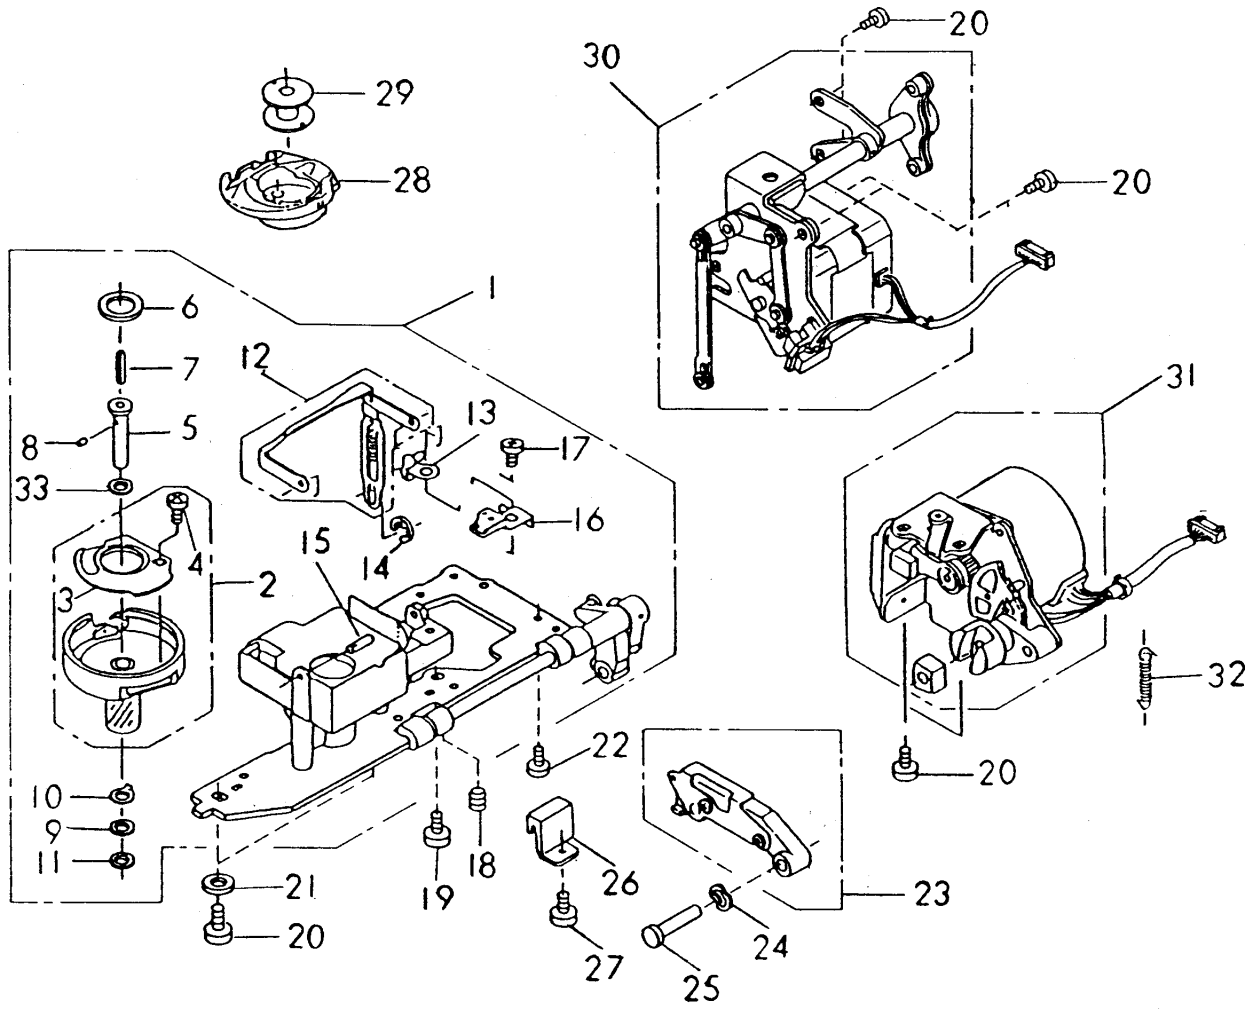

Key	Part No.	Name
1	825618053	Hook race complete unit (825618020)
2	650952009	Hook race unit
3	627191000	Threadguard
4	820374004	Set screw
5	820123006	Hook race shaft
6	627190010	Magnet(627190009)
7	820124007	Oil wick (1)
8	820125008	Oil wick (2)
9	000036500	Washer FT6O
10	627192001	Washer
11	625102008	Washer
12	825620003	Thread supply control lever unit
13	825119004	Lever set plate (R)
14	000002105	Snap ring
15	000123804	Pin
16	825516005	Bobbin holder stopper unit
17	810220003	Setscrew
18	000111201	Hexagon socket screw
19	825228007	Setscrew
20	000157209	Set screw
21	000070506	Washer
22	000161608	Setscrew
23	825574001	Thread supply control link unit
24	000116608	Washer
25	820172000	Pin
26	825125014	Cord connector supporter
27	000103808	Set screw
28	825517006	Bobbin holder unit
29	102261103	Bobbin
30	830548013	Stepping motor unit (feed)
31	830549014	Stepping motor unit (thread)
32	825149003	Spring
33	830321100	Washer