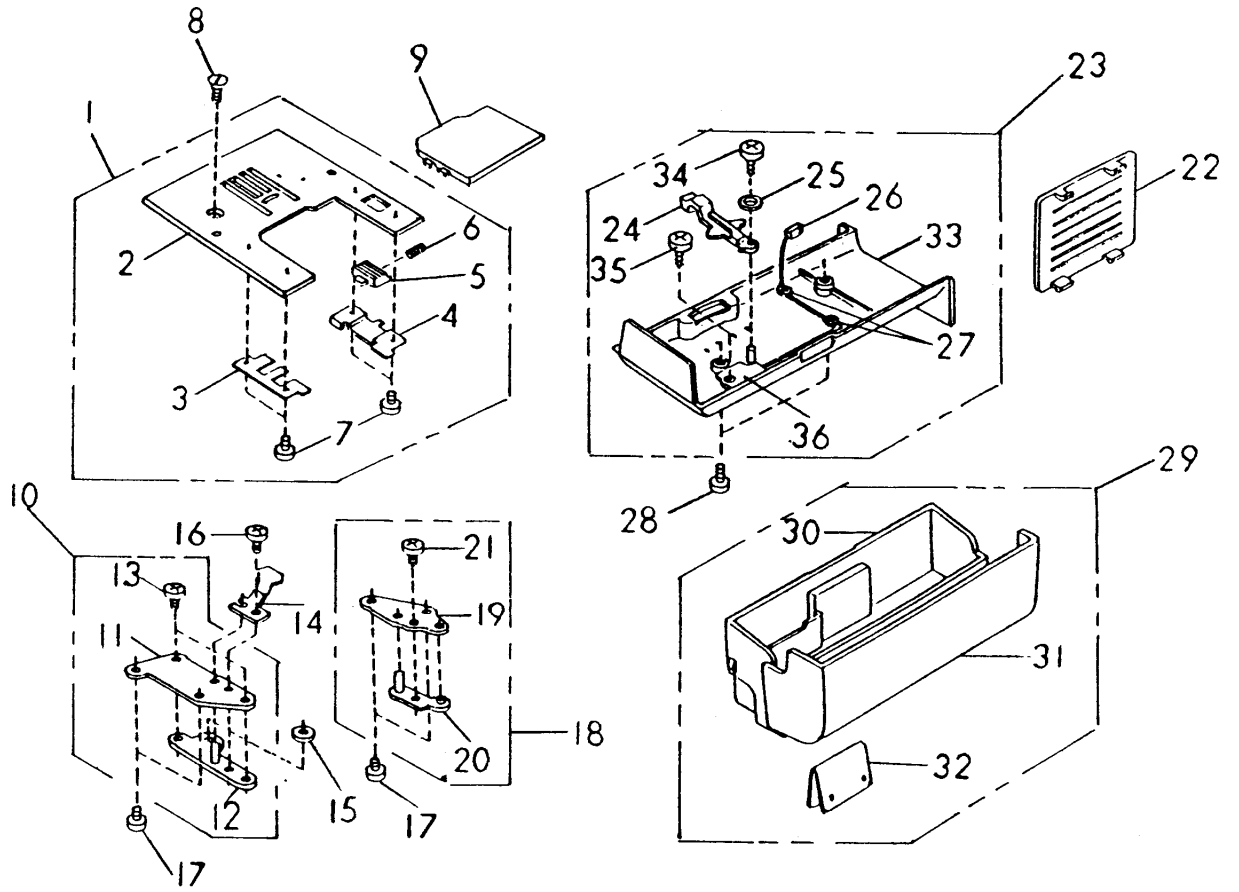

PARTS LIST

Memory Craft 8000

Key	Part No.	Name
1	830602005	Needle plate complete unit (825640102)
2	830502004	Needle plate unit
3	825014008	Hook cover plate supporter (L)
4	825015010	Hook cover plate supporter (R)
5	825016000	Hook cover plate release button
6	825017001	Spring
7	000169709	Set screw
8	820390006	Needle plate set screw
9	830302002	Hook cover plate
10	825604001	Needle plate set plate unit (L)
11	825019003	Needle plate set plate (L)
12	650010006	Needle plate position adjusting plate
13	000101105	Setscrew
14	825020007	Bobbin holder stopper
15	822314002	Nut
16	000078319	Setscrew
17	000157003	Setscrew
18	825605013	Needle plate set plate unit (R) (825605002)
19	825021008	Needle plate set plate (R)
20	825022009	Needle plate position adjust. Plate
21	000101105	Setscrew
22	830002010	Arm window
23	830552010	Bed cover unit
24	830280003	Drop-feedlever
25	000070104	Plain washer
26	825501007	Feed switch unit
27	000014306	CS ring
28	000101703	Setscrew
29	830501003	Extension table unit
30	830004001	Extension table
31	830005002	Extension table lid
32	686010007	Spring
33	830003011	Bed cover
34	000160700	Set screw
35	000161103	Setscrew
36	825008009	Switch set plate