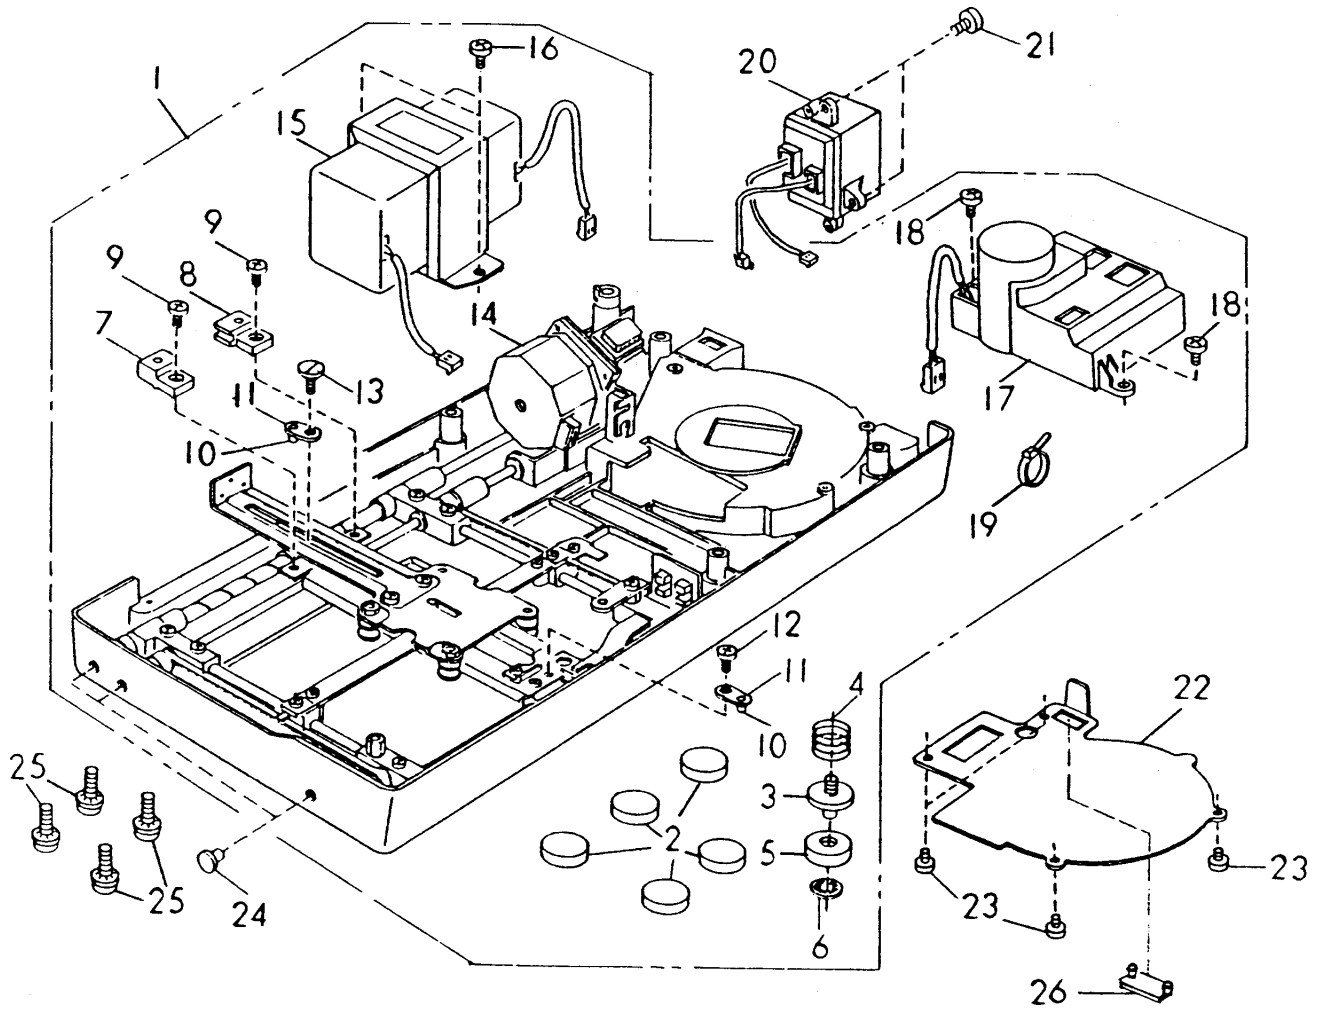

Key	Part No.	Name
1	830655003	Base unit for Australia, U.K , Germany & Continental Europe
	830656107	Base unit for U.S.A & Canada (830656004)
2	830150003	Cushion
3	820350004	Level adjusting screw
4	820351005	Spring
5	605074008	Cushion
6	813123004	CS ring
7	830570003	Carriage body guide (L)
8	830571004	Carriage body guide (R)
9	000114709	Setscrew
10	830186008	Feed screw roller
11	830187009	Pin
12	000078319	Setscrew
13	830228003	Hinge screw
14	830550100	Y motor unit
15	830657005	Power transformer unit for Australia, U.K. Germany & Continental Europe
	830580006	Power transformer unit for U.S.A & Canada
16	000115205	Setscrew
17	830644102	"C" board complete unit for Australia, U.K. Germany & Continental Europe
	830644504	"C" board complete unit for U.S.A (830644205)
	830644216	"C" board complete unit for Canada (830644205)
18	000157106	Setscrew
19	000053008	Cord binder
20	830576010	Machine socket for Australia, U.K. & Continental Europe (830576009)
	830575019	Machine socket for U.S.A & Canada (830575008)
	830598007	Machine socket for Germany
21	000157601	Setscrew
22	830214006	Gear lid
23	830267004	Set screw
24	830229107	Base cap
25	000127303	Set screw with washer
26	830257001	Gear lid cap