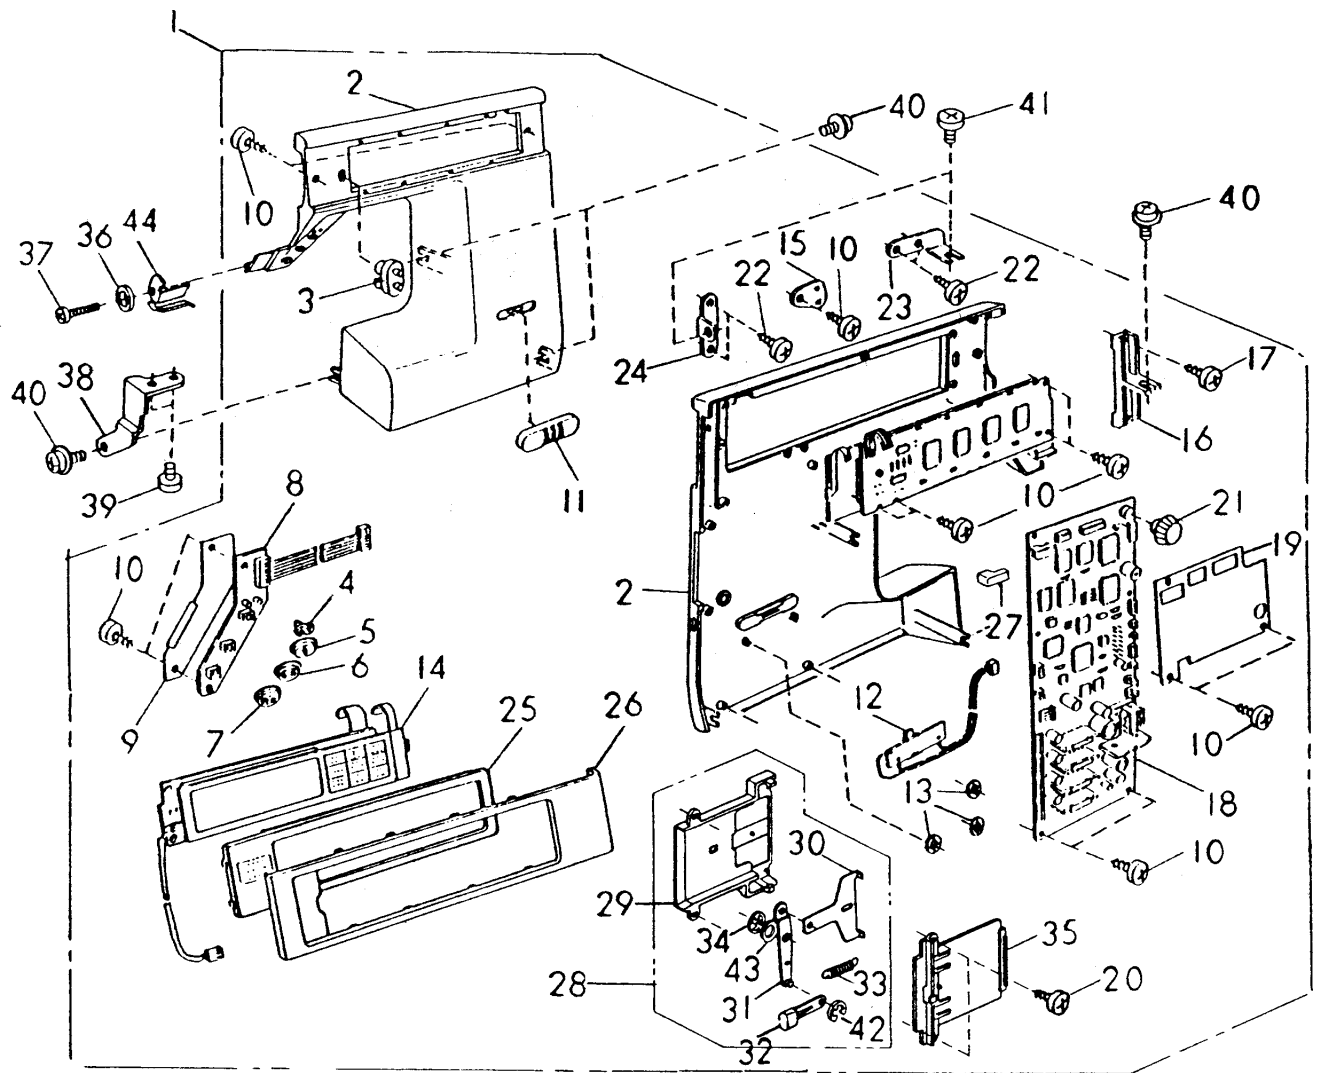

Key	Part No.	Name
1	830654002	Front panel unit for Australia, Continental Europe & Canada
	830654404	Front panel unit for Germany
	830654507	Front panel unit for U.S.A. (830654105) Limited Edition
	830654116	Front panel unit for U.S.A. (830654105)
	830654220	Front panel unit for U.K. (830654208, 830654219)
2	830070101	Front panel for Australia, Canada, Continental Europe
	830070112	Front panel for Germany
	830070606	Front panel for U.S.A. (830070204) Limited Edition
	830070226	Front panel for U.S.A. (830070204)
	830070330	Front panel for U.K. (830070307, 830070318)
3	830071009	Auto tension lens
4	830087008	UD lens
5	830086306	UD button
6	830085305	R button
7	830084201	Start button
8	830515000	"F" board unit
9	830088009	Insulation paper
10	000120203	Setscrew
11	830080001	Speed setting lever
12	830518003	Variable resistor unit
13	000014306	CS ring
14	830617106	LCD board unit
15	830241002	LCD clamp
16	830078006	LCD supporter
17	000107802	Setscrew
18	830577000	"A" board unit
	830577103	"A" board unit for Germany
19	830265002	Insulation paper
20	000161309	Setscrew
21	830082003	LCD adjusting knob
22	000161103	Setscrew
23	830089000	Front panel set plate
24	825178001	Front panel set plate (2)
25	830304004	Touch panel frame
26	830074002	Decorative plate
27	830069015	Switch cover
28	830652000	Card guide unit
29	830287000	Card guide (1)
30	830289002	Eject plate
31	830290006	Eject lever
32	830291007	Eject button
33	830292008	Spring
34	000014007	CS ring
35	830288012	Card guide (2) (830288001)
36	000007513	Spring washer
37	000096508	Set screw
38	830090004	Front panel set plate
39	000157106	Setscrew
40	000115607	Setscrew
41	000101105	Setscrew
42	000002105	Snap ring
43	000070506	Washer
44	825183010	Arm thread guide (lower)