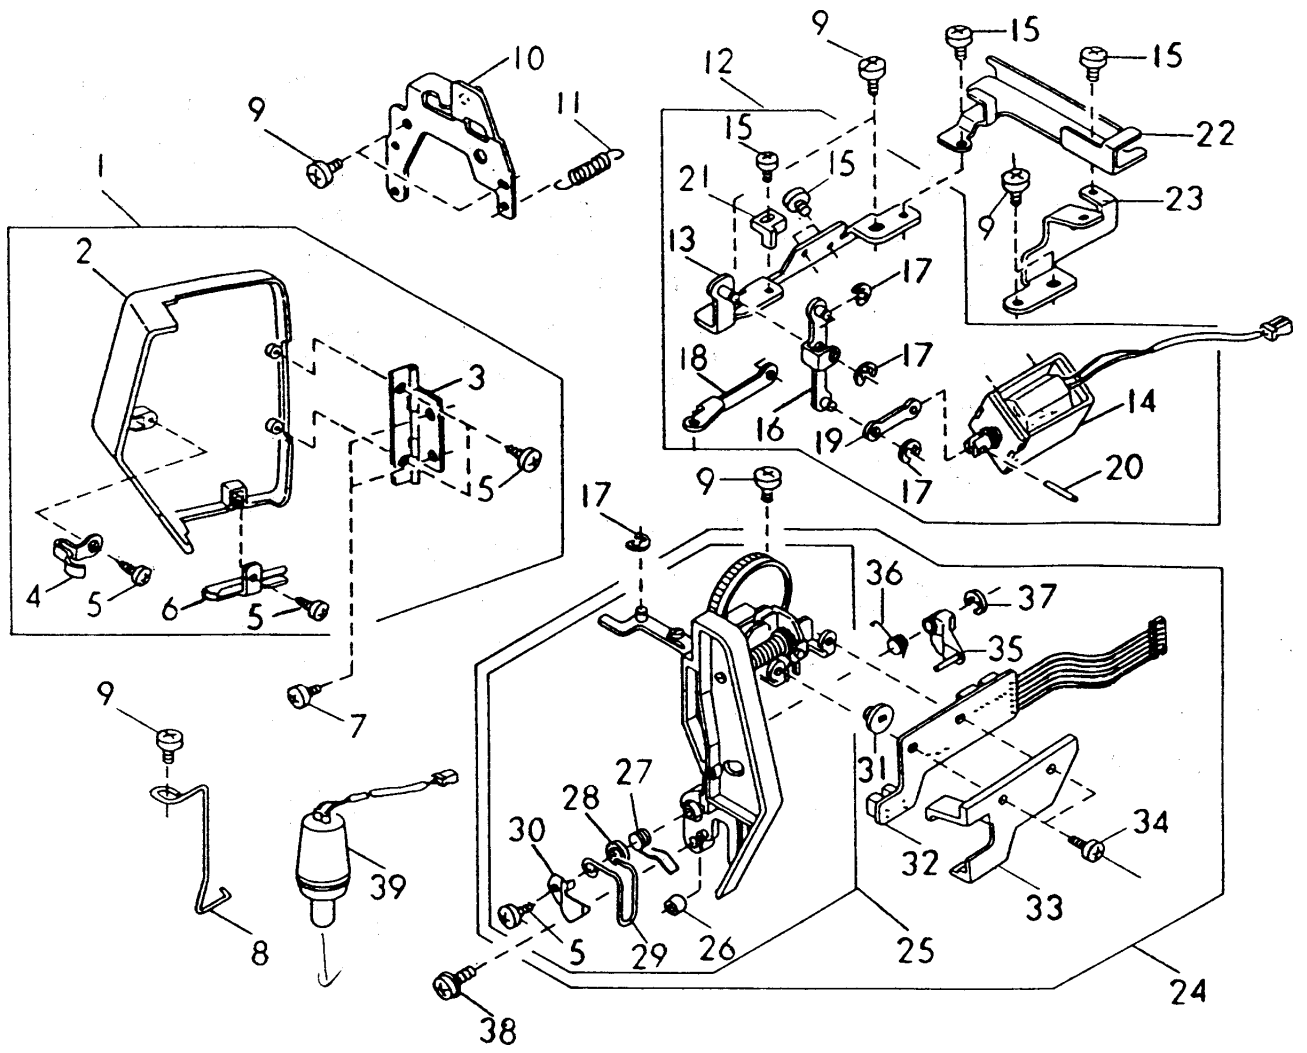

Key	Part No.	Name
1	830553103	Face plate unit
2	830017100	Face plate
3	366501009	Hinge unit
4	650025004	Spring
5	000120203	Setscrew
6	830506008	Thread cutter unit
7	000077503	Set screw
8	830039027	Arm thread guide (830039005)
9	000157106	Setscrew
10	830021004	Handle base plate (front)
11	830268005	Spring
12	830615001	Solenoid unit
13	830064009	Solenoid base
14	830511006	Solenoid unit
15	000103808	Setscrew
16	830065000	Tension release arm
17	000002105	Snap ring
18	830066001	Tension release rod
19	830067002	Solenoid red
20	000005304	Spring pin
21	830068003	Plunger cushion
22	830242003	Cord guide (2)
23	830091005	Front panel supporter
24	830611100	Thread tension complete unit
25	830508103	Thread tension unit
26	825234006	Cushion
27	830041000	Check spring
28	901020006	Rubber bushing washer
29	830042001	Thread guide
30	825059005	Thread guide
31	825073005	Switch collar
32	830509001	T board unit
33	830047006	1" board cover
34	000066727	Set screw
35	830048007	Thread detection lever
36	830049008	Detection lever spring
37	000001207	Snap ring
38	000172004	Set screw
39	830538009	Lamp socket unit