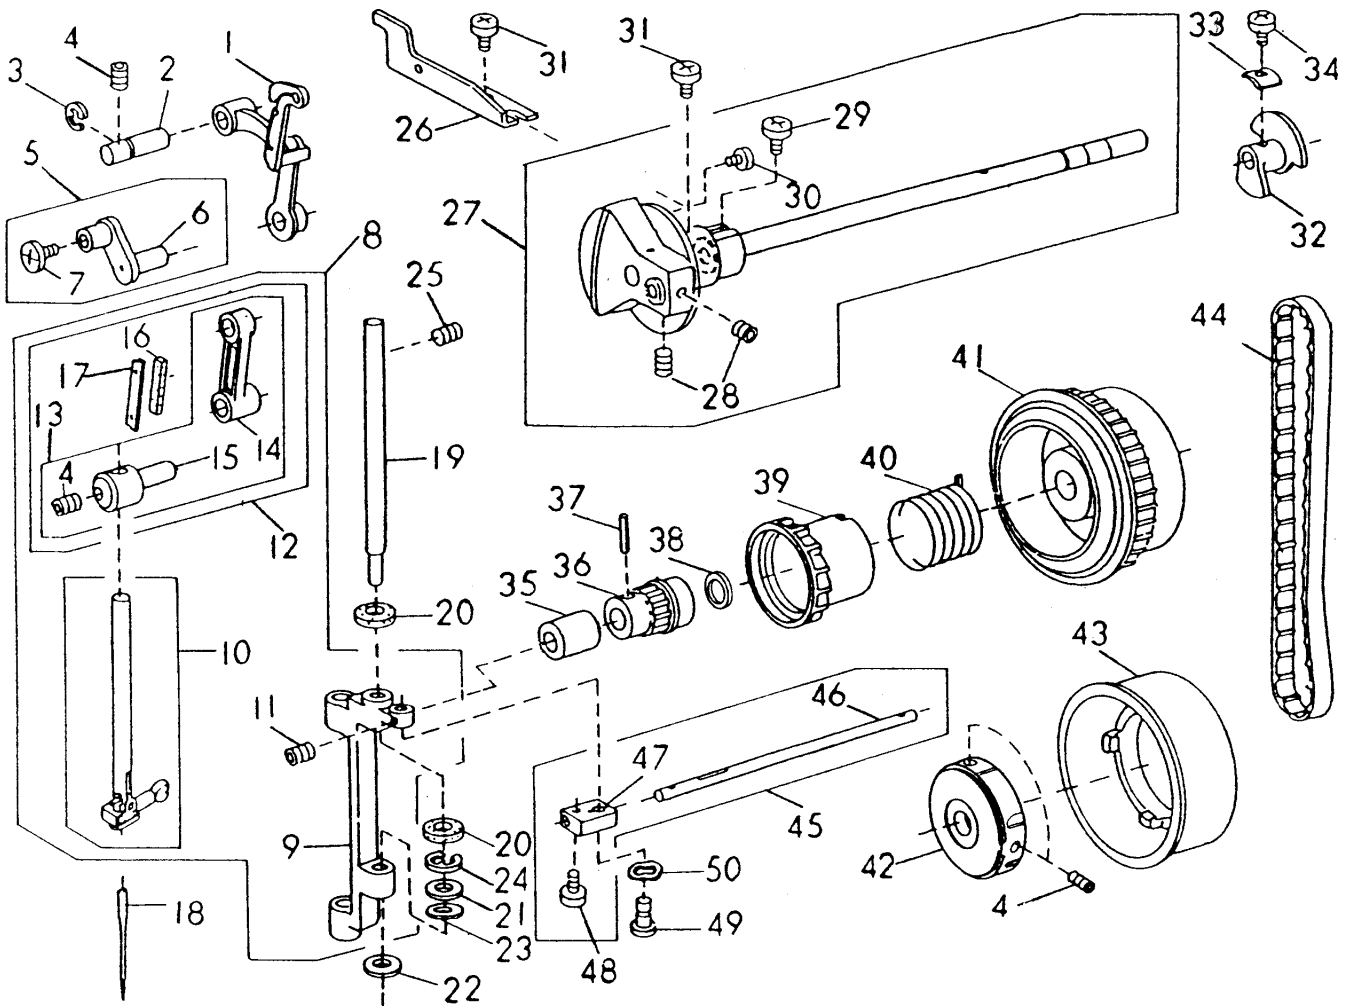

Key	Part No.	Name
1	830517002	Thread take-up lever unit
2	830097001	Pin
3	000001702	Snap ring
4	000111201	Hexagon socket screw
5	825514003	Needle bar crank pin unit
6	825079001	Needle bar crank pin
7	761087001	Lid screw
8	830608001	Needle bar supporter unit
9	830022005	Needle bar supporter
10	830609013	Needle bar unit (830609002)
11	000111902	Hexagon socket screw
12	822615006	Needle bar connecting stud complete unit (822615xxx)
13	822507004	Needle bar connecting stud unit
14	625226009	Needle bar crank rod
15	822059006	Needle bar connecting stud
16	810437005	Felt
17	810438006	Spring
18	102408089	Needle size 14
19	823018006	Needle bar supporter shaft
20	822063003	Felt (2)
21	000036108	Washer
22	000036603	Washer
23	000116000	Washer
24	000001609	Snap ring
25	000111108	Hexagon socket screw
26	830225000	Cord guide (1)
27	830618015	Upper shaft unit
28	000111304	Hexagon socket screw
29	000103509	Set screw
30	000078319	Set screw
31	000157106	Setscrew
32	830095009	Upper shaft shield plate
33	820102009	Washer
34	000081005	Set screw
35	851062002	Bushing(673062004)
36	830098013	Upper shaft timing wheel
37	000023102	Spring pin
38	000036201	Washer FT80
39	830099003	Declutch release ring
40	830319002	Clutch spring
41	653058005	Bolt wheel
42	830286009	Balance wheel base
43	653061104	Balance wheel
44	650071005	Timing belt
45	830629008	Zigzag rod unit (2)
46	830140000	Zigzag rod (2)
47	823065008	Zigzag connecting block
48	000115308	Set screw
49	823066009	Hinge pin
50	000116103	Washer