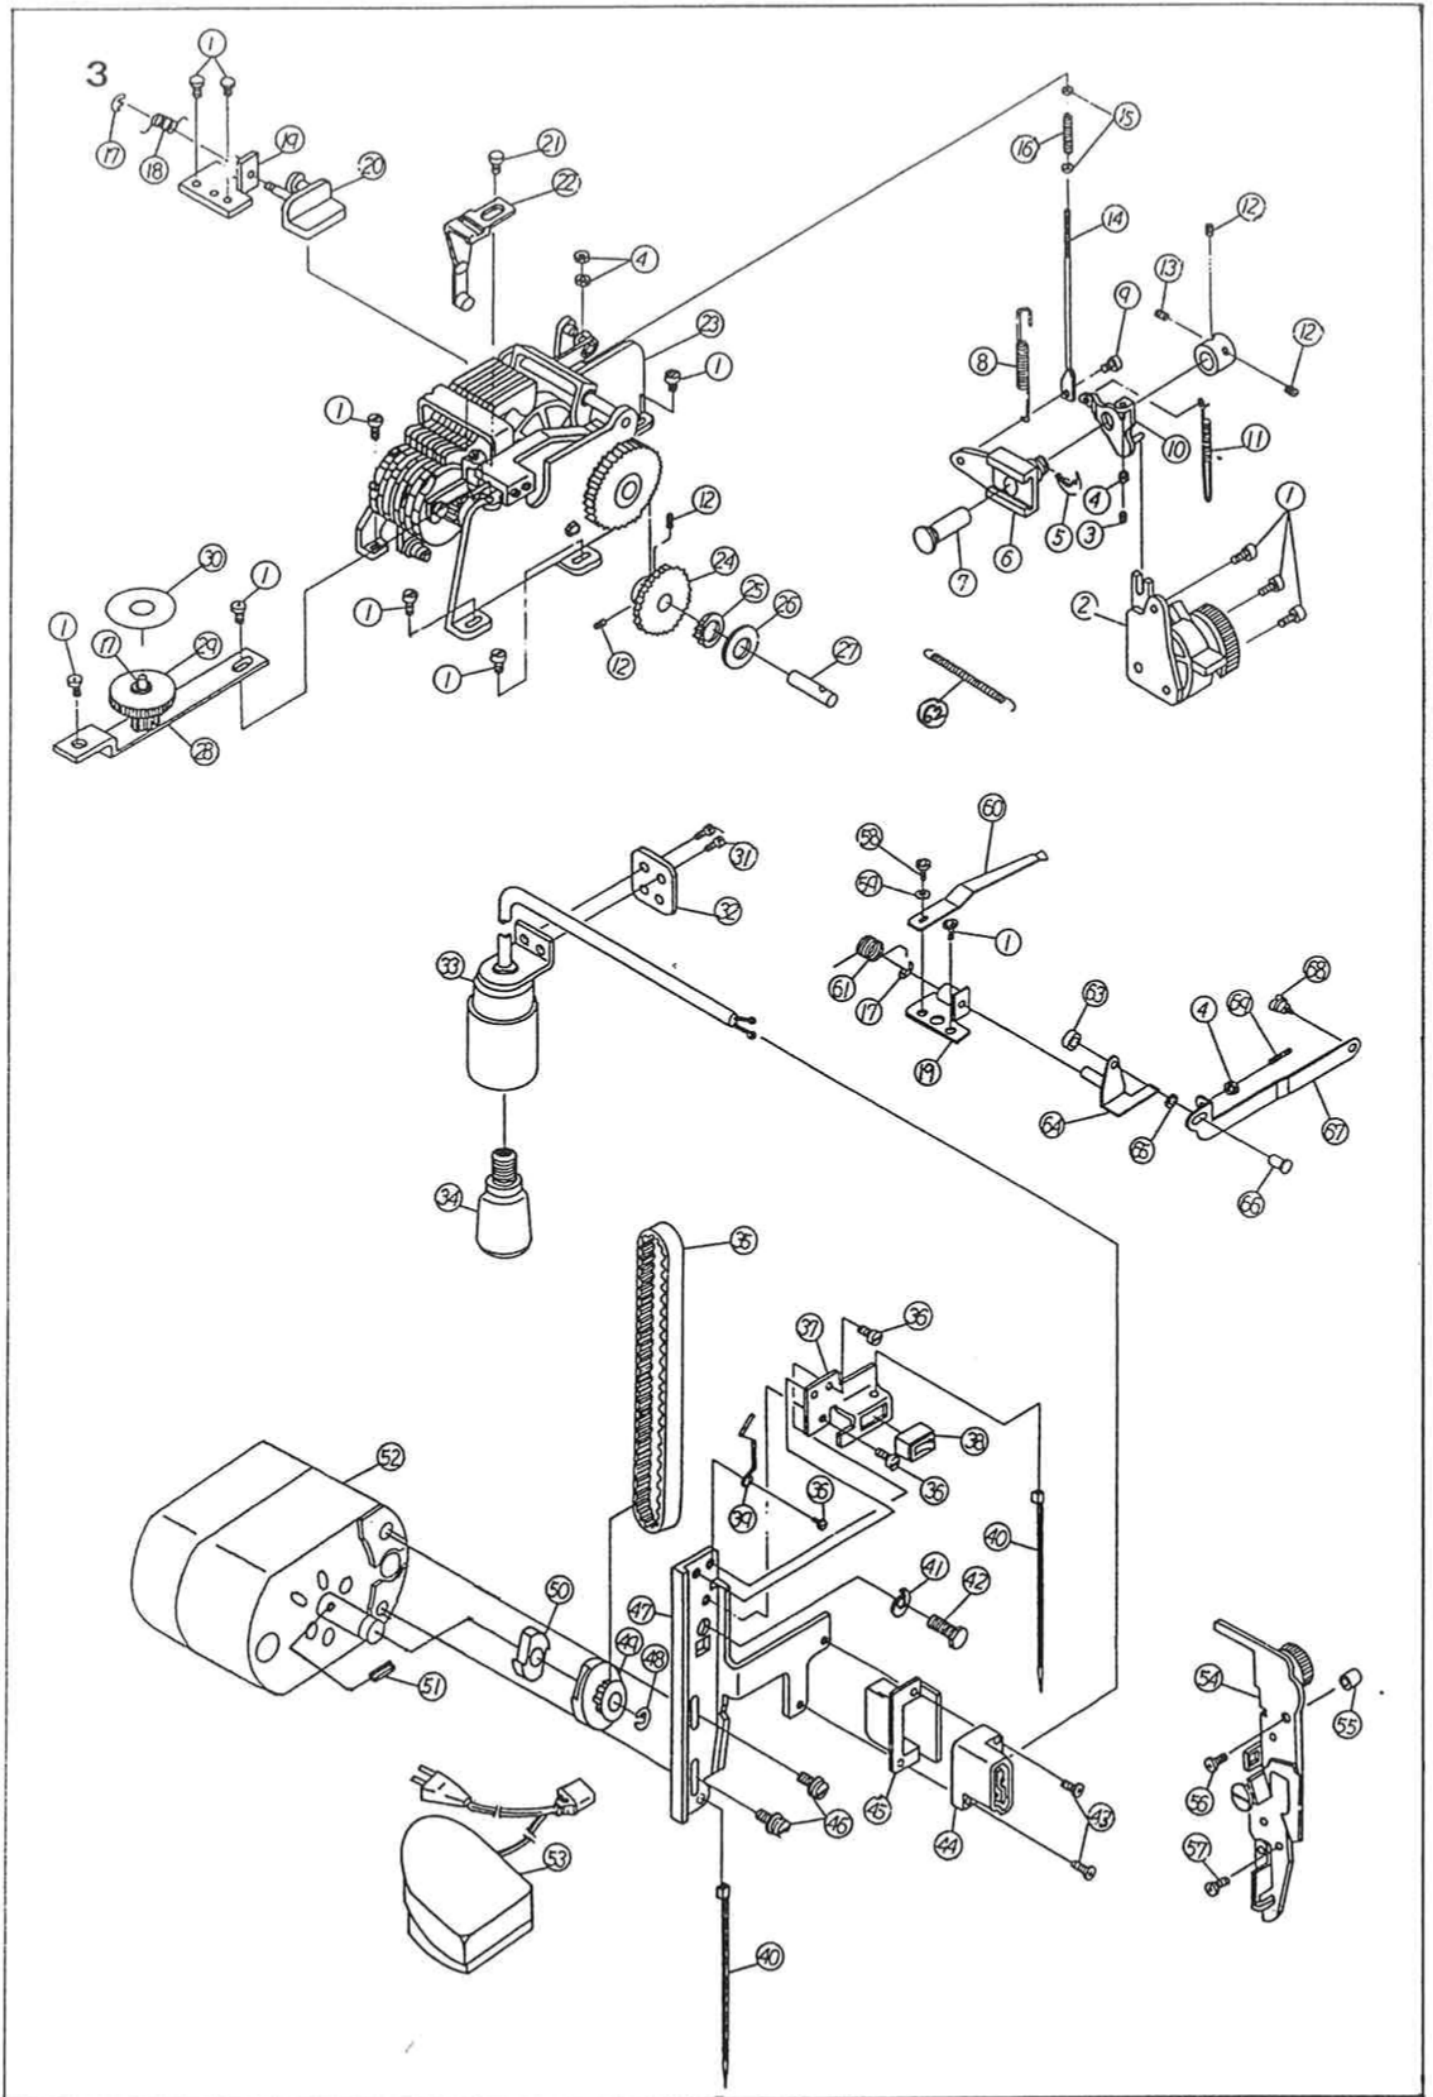

Ref. No.	Sunbeen Part No.	Tavaro Part No.	Name of part
1	301008000	395620-21	Set screw
2	380607011	395621-50	S-titch length dial comp.
3	301289007	395621-51	Set screw
4	301151009	395620-45	Nut
5	000000505	395621-52	Snap ring
6	301148003	395621-53	Feed regulator
7	301152000	395621-54	Feed regulator shaft
8	301155003	395621-55	Feed regulator spring
9	301154002	395621-56	Hinged screw
10	380020003	395621-57	Feed regulator bracket
11a	303003001	395621-58	Spring (Model 200/220/240)
11b	370045003	395621-59	Spring (Model 250)
12	301046000	395621-00	Set screw
13	301087003	395620-95	Set screw
14a	303002000	395621-60	Stretch stitch rod (Model 200/220/240)
14b	370042000	395621-61	Stretch stitch rod (Model 250)
15	370044002	395621-62	Washer (Model 250)
16	370043001	395621-63	Spring (Model 250)
17	000000206	395621-21	Snap ring
18	380058000	395621-64	Spring (Model 250)
19	380056000	395621-65	Zigzag mechanism body
20	380057009	395621-66	Zigzag connecting crank B (Model 250)
21	301185002	395620-39	Set screw
22	301645005	395621-67	Zero adjusting crank comp.
23a	370605105	395621-68	Zigzag mechanism comp. (Model 200/220)
23b	360607204	395621-69	Zigzag mechanism comp. (Model 240)
23c	380619005	395621-70	Zigzag mechanism comp. (Model 250)
24	370076003	395621-71	Pattern selector gear (Model 250)
25	301247003	395621-72	Wave washer (Model 250)
26	301159007	395621-73	Washer (Model 250)
27	370077004	395621-74	Selecting shaft B (Model 250)
28	380064009	395621-75	Zigzag plate (Model 250)
29	380065000	395621-76	Zigzag width dial (Model 250)
30	380075003	395621-77	Dial plate (Model 250)
31	301234007	395621-44	Set screw
32	370164009	395621-78	Light cord plate (ZA/CH/NZ/AUS)
33a	380803008	395621-79	Light cord comp. (USA/CDN)
33b	370806000	395621-80	Light cord comp. (ZA/CH/NZ/AUS)
34a	301802105	395621-81	Light bulb 120V (USA/CDN)
34b	353821101	395621-82	Light bulb 220-240 (ZA/CH/NZ/AUS)
35	301285003	395621-83	Belt
36	301185002	395620-39	Set screw
37	380043002	395621-84	Switch fixation plate
38a	370808013	395621-85	Switch (USA/CDN)
38b	380045004	395621-86	Switch (ZA/CH/NZ/AUS)
39	380040009	395621-87	Lamp wire setter
40	351047000	395621-88	Band
41	301246002	395621-89	Spring Washer
42	301239002	395621-90	Motor bracket set screw
43	351032008	395621-91	Set screw
44a	301270005	395621-92	Receptacle (USA/CDN)
44b	351048007	395621-93	Receptacle (ZA/CH/NZ/AUS)
45a	301271000	395621-94	Insulated plate (USA/CDN)
45b	351049008	395621-95	Insulated plate (ZA/CH/NZ/AUS)
46a	301269001	395621-96	Nut (USA/CDN)
46b	351046005	395621-97	Set screw (ZA/CH/NZ/AUS)
47a	380089000	395621-98	Motor bracket (USA/CDN)
47b	380044003	395621-99	Motor bracket (ZA/CH/NZ/AUS)
48	000000103	395622-00	Snap ring
49	301530006	395622-01	Motor pulley comp.
50	301294005	395622-02	Motor clutch
51	000003807	395622-03	Spring pin
52a	353819003	395622-04	Motor comp. 120V (USA/CDN)
52b	353825105	395622-05	Motor comp. 240V (NZ/AUS)
52c	353811201	395622-06	Motor comp. 220V (ZA/CH)
53a	353839009	395622-07	Controller comp. 120V (USA/CDN)
53b	353826003	395622-08	Controller comp. 240V (NZ/AUS)
53C	353812006	395622-09	Controller comp. 220V (ZA/CH)
54	370507019	395622-10	Tension comp.
55	370034009	395622-11	Washer
56	370033008	395622-12	Set screw
57	301165006	395622-13	Set screw
58	356017002	395620-50	Set screw (Model 200/220/240)
59	301009001	395622-14	Washer (Model 200/220/240)
60	350006008	395622-15	Angle index spring plate (Model 200/220/240)
61	301215002	395622-16	Spring (Model 200/220/240)
62	301208002	395622-17	Spring (Model 200/220/240)
63	301213000	395622-18	Roller (Model 200/220/240)
64	354004000	395622-19	Zigzag connecting crank A (Model 200/220/240)
65	301245001	395620-20	Washer (Model 200/220/240)
66	301212009	395622-20	Riveting pin (Model 200/220/240)
67	303005003	395622-21	Zigzag connecting rod (Model 200/220/240)
68	301218005	395622-22	Hinged screw (Model 200/220/240)
69	301196006	395622-23	Adjusting screw (Model 200/220/240)
	370025007	395623-07	Check spring