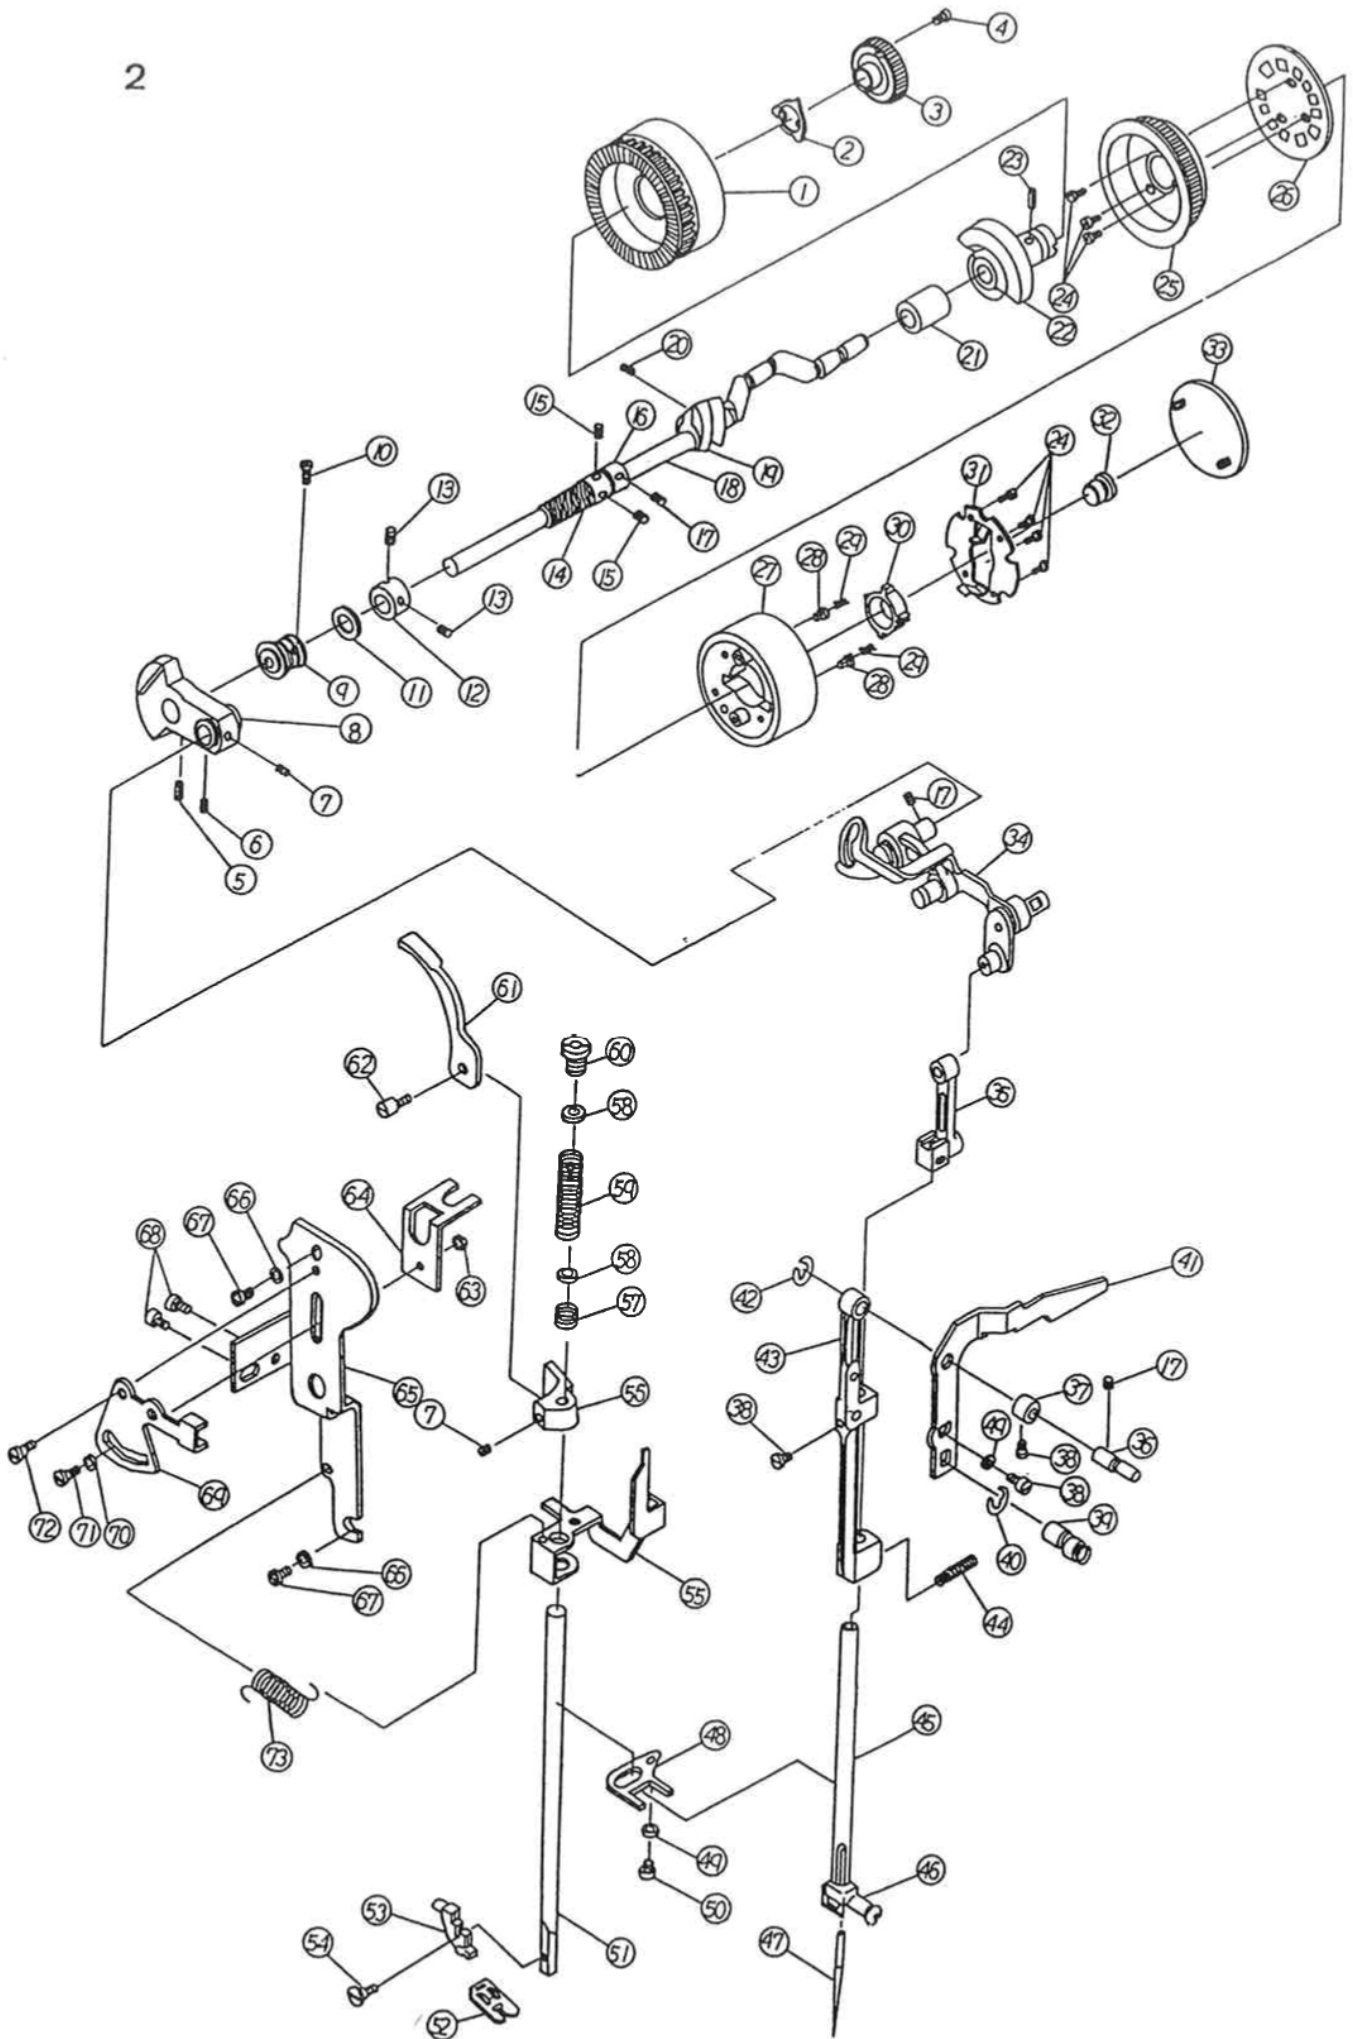

Ref. No.	Sunbeen Part No.	Tavaro Part No.	Name of part
1	301540021	395620-83	Handwheel (Model 200)
2	301096005	395620-84	Stop motion washer (Model 200)
3	301097040	395620-85	Stop motion large screw (Model 200)
4	301098007	395620-86	Set screw (Model 200)
5	000003508	395620-87	Spring pin
6	301068008	395620-88	Set screw
7	301084000	395620-89	Set screw
8	301083009	395620-90	Thread take-up crank
9	301088004	395620-91	Front bushing
10	301092001	395620-92	Set screw
11	301080002	395620-93	Nylon washer
12	301085001	395620-94	Collar
13	301087003	395620-95	Set screw
14a	303001009	395620-96	Upper shaft worm gear (Model 200/220/240)
14b	370040008	395620-97	Upper shaft worm gear (Model 250)
15	301093002	395620-98	Set screw
16	370163008	395620-99	Collar (Model 250)
17	301046000	395621-00	Set screw
18	370037002	395621-01	Upper shaft
19	370038003	395621-02	Feed cam
20	370039004	395621-03	Set screw
21	301006008	395621-04	Rear bushing
22	353025004	395621-05	Balance weight
23	000003405	395620-43	Spring pin
24	380041000	395621-06	Set screw (Model 220/240/250)
25	380010000	395621-07	Belt wheel (Model 220/240/250)
26	380011001	395621-08	Gear transmission plate (Model 220/240/250)
27	380068014	395621-09	Handwheel (Model 220/240/250)
28	380071009	395621-10	Transmission pin (Model 220/240/250)
29	380016006	395621-11	Spring (Model 220/240/250)
30	380069004	395621-12	Handwheel transmission ring (Model 220/240/250)
31	380070008	395621-13	Spring plate (Model 220/240/250)
32	380018008	395621-14	Set screw (Model 220/240/250)
33	380019021	395621-15	Handwheel cover (Model 220/240/250)
34	301544003	395621-10	Take-up lever comp.
35	301503000	395621-17	Needle bar holder comp.
36	301042006	395621-18	Needle bar support pin
37	301250009	395621-19	Collar
38	301016001	395620-12	Set screw
39	301045009	395621-20	Eccentric pin
40	000000206	395621-21	Snap ring
41	301043007	395621-22	Zigzag driving plate
42	000000309	395621-23	Snap ring
43	301041005	395621-24	Needle bar support
44a	301047001	395621-25	Spring (Model 200/220/240)
44b	380080001	395621-26	Spring (Model 250)
45	301259008	395621-27	Needle bar
46	301525008	395621-28	Needle clamp comp.
47	301244000		Needle
48	301048002	395621-29	Needle bar stopper plate
49	301245001	395620-20	Washer
50	301049003	395621-30	Set screw
51	301061001	395621-31	Presser bar
52	353012008	395236-00	Z/Z Presser foot
53	301543002	395047-66	Presser foot holder
54	301339003	395522-20	Thumb screw
55	370030001	395621-32	Tension release lever A
56	301252001	395621-33	Guide bracket
57	301065005	395621-34	Spring
58	301066006	395621-35	Washer
59	370012001	395621-36	Pressure bar spring
60	370013002	395621-37	Pressure regulator collar
61	370154006	395621-38	Presser bar lever
62	301070003	395621-39	Hinged screw
63	301151009	395620-45	Nut
64	370016005	395621-40	Pressure regulator plate
65a	370015200	395621-41	Light socket bracket (USA/CDN)
65b	370015004	395621-42	Light socket bracket (NZ/ZA/CH/AUS)
66	301257006	395621-43	Washer
67	301037008	395620-38	Set screw
68	301234007	395621-44	Set screw
69	370017006	395621-45	Pressure adjusting plate
70	370099002	395621-46	Washer
71	370018007	395621-47	Hinged screw
72	301201005	395621-48	Hinged screw
73	370147006	395621-49	Spring
74	000011912	395620-47	Set screw