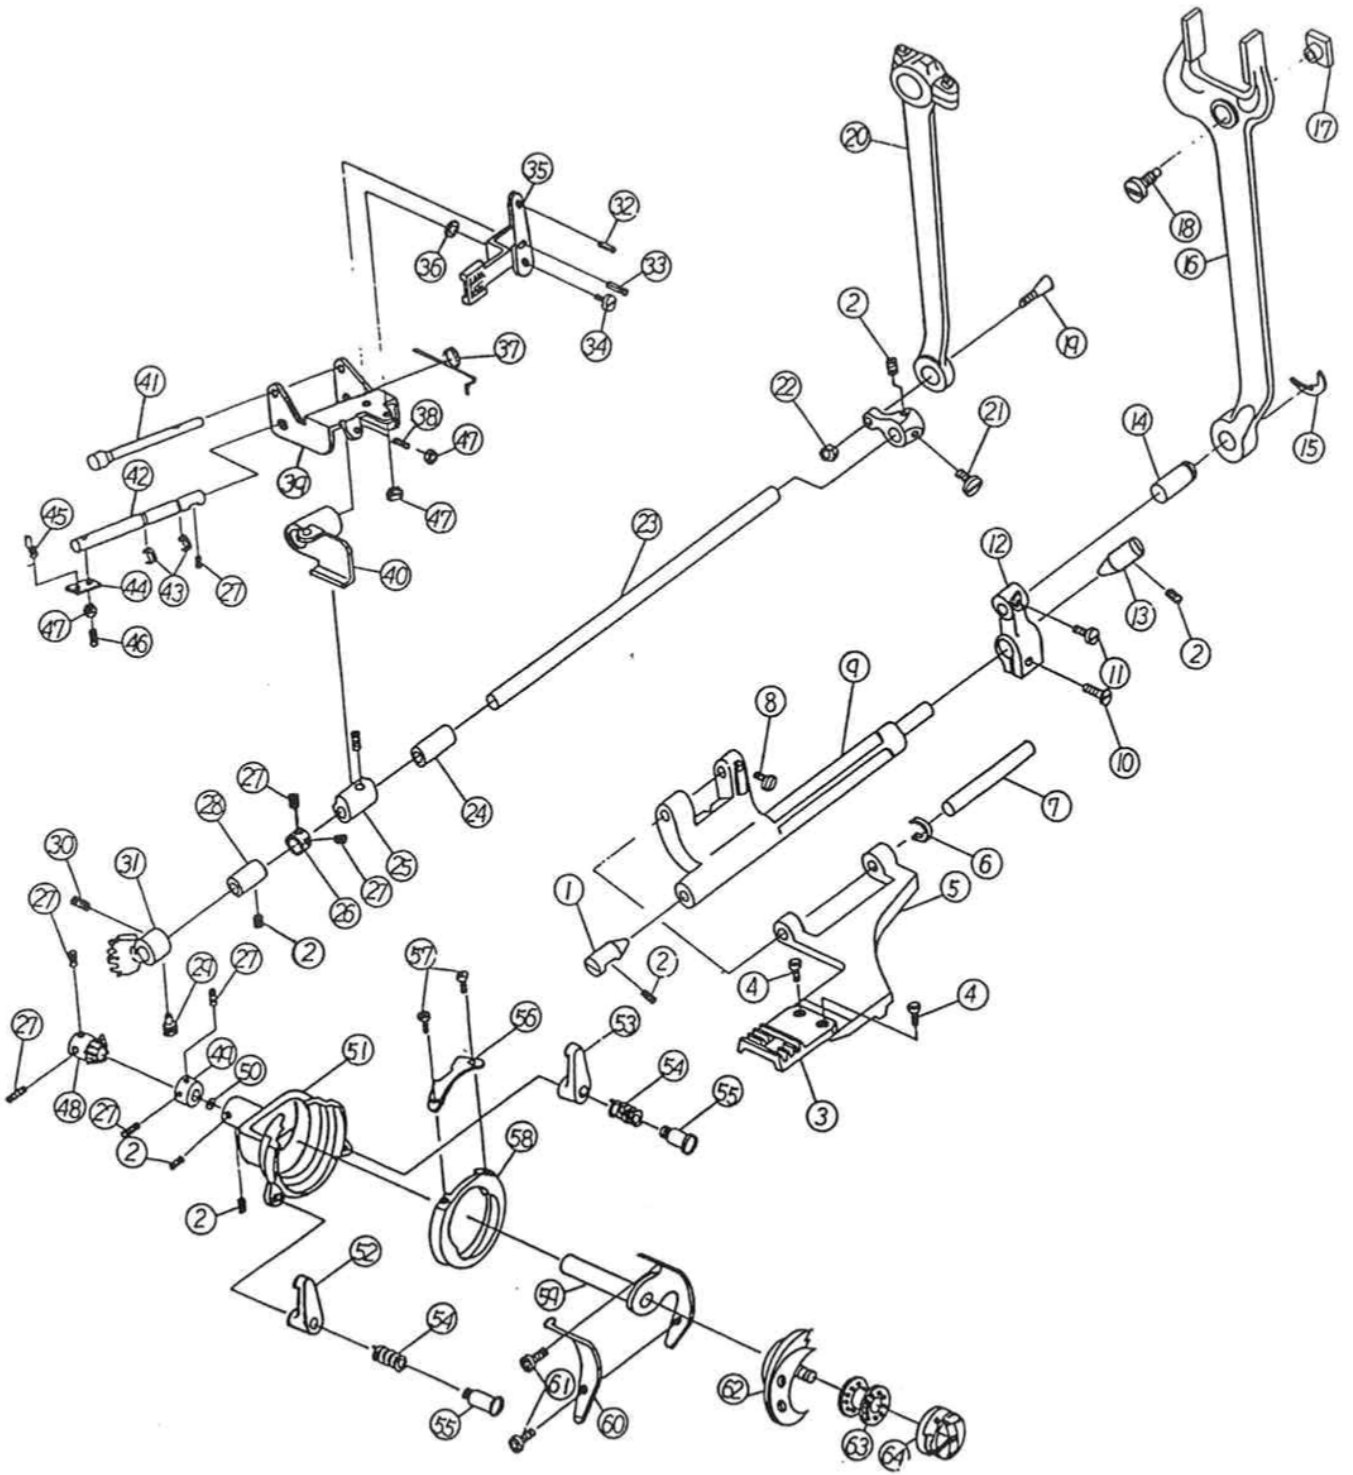

Ref. No.	Sunbeen Part No.	Tavaro Part No.	Name of part
1	301241007	395622-24	Center pin (left)
2	301087003	395620-95	Set screw
3	301174008	395622-25	Feed dog
4	301175009	395622-26	Feed dog set screw
5	301172006	395622-27	Feed dog base
6	000000206	395621-21	Snap ring
7	301173007	395622-28	Feed dog base shaft
8	301131005	395622-29	Set screw
9	301171005	395622-30	Feed rock shaft
10	301178002	395622-31	Set screw
11	301177001	395622-32	Set screw
12	301176000	395622-33	Feed rock shaft
13	301180007	395622-34	Center pin (right)
14	301179003	395622-35	Connecting pin
15	000000402	395622-36	Snap ring
16	301145000	395622-37	Forked rod
17	301147002	395622-38	Forked rod slide block
18	301146001	395622-39	Set screw
19	301106009	395622-40	Taper screw
20	301512002	395622-41	Crank rod comp.
21	353015001	395622-42	Set screw
22	301107000	395622-43	Nut
23	301109002	395622-44	Lower shaft
24	301110006	395622-45	Lower shaft rear bushing
25	301182009	395622-46	Feed lifting cam
26	301112008	395622-47	Collar
27	301046000	395621-00	Set screw
28	301111007	395622-48	Lower shaft rear bushing
29	301114000	395622-49	Set screw
30	301115001	395622-50	Set screw
31	301113009	395622-51	Oscillating shaft gear
32	000003209	395622-52	Spring pin
33	000003302	395622-53	Spring pin
34	355010002	395622-54	Hinged screw
35	351060005	395622-55	Drop feed lever
36	370086000	395622-56	Wave washer
37	301195005	395622-57	Spring
38	370041009	395622-58	Adjusting screw
39	301307002	395622-59	Drop feed body
40	301308003	395622-60	Drop feed plate
41	301310008	395622-61	Drop feed adjusting shaft
42	301309004	395622-62	Drop feed shaft A
43	000000309	395621-23	Snap ring
44	301197007	395622-63	Spring holder
45	301181008	395622-64	Spring
46	301150008	395622-65	Adjusting screw
47	301151009	395620-45	Nut
48	301130002	395622-66	Bevel gear
49	301129008	395622-67	Hook driver shaft collar
50	301128007	395602-68	Nylon washer
51	301328009	395602-69	Hook race body
52	301119005	395622-70	Clasp (left)
53	301118004	395622-71	Clasp (right)
54	301120009	395622-72	Clasp spring
55	301121000	395622-73	Hinged screw
56	301122001	395622-74	Cap spring
57	301123002	395622-75	Set screw
58	301117003	395622-76	Hook race ring
59	301124003	395622-77	Hook driver shaft
60	301126005	395622-78	Hook driver spring
61	301127006	395622-79	Set screw
62	301132004	395522-50	Hook
63	301141006	395620-00	Bobbin
64	301515005	395520-25	Bobbin case comp.