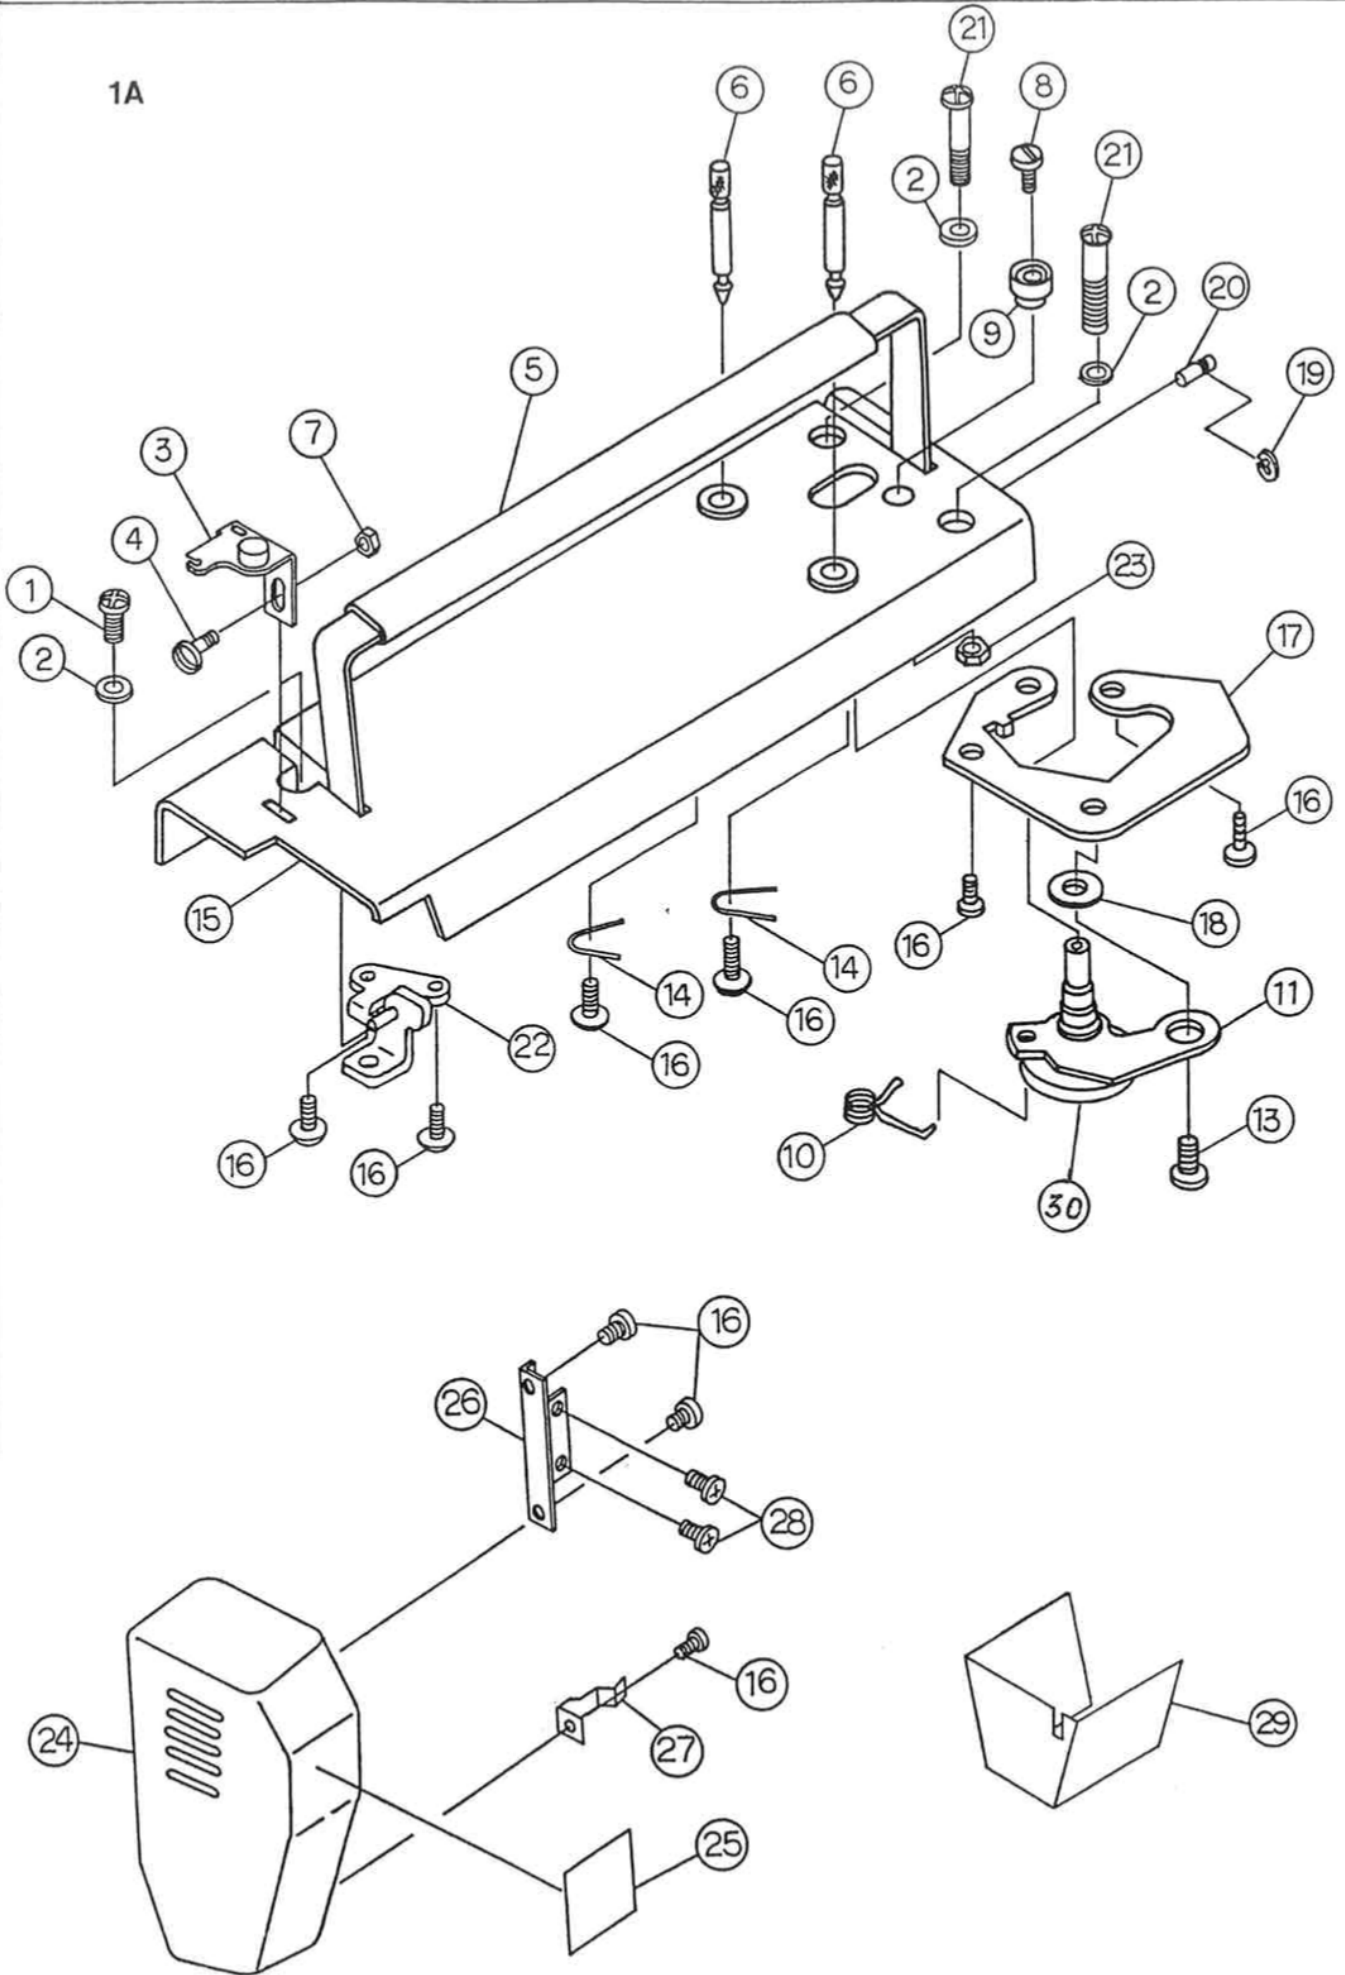

1A

Ref. No.	Sunbeen Part No.	Tavaro Part No.	Name of part
1	370190004	395622-84	Set screw
2	353127007	395622-85	Washer
3	380501003	395622-86	Thread guide comp
4	301016001	395620-12	Set screw
5	370502047	395620-04	Handle comp
6	301027005	395620-06	Spool pin A
7	301151009	395620-45	Nut
8	353128008	395622-87	Set screw
9	380067002	395620-08	Bobbin winder stopper
10	353120006	395622-88	Bobbin winder spring
11	360501001	395622-89	Bobbin winder comp
13	353125005	395622-90	Hinged screw
14	353122002	395622-91	Spool pin spring
15a	370182014	395622-92	Arm cover(Model 200/220/240)
15b	370182106	395622-93	Arm cover(Model 250)
16	000011912	395620-47	Set screw
17	353124004	395622-94	Bobbin winder comp holder
18	370069003	395622-95	Washer
19	000000103	395622-00	Snap ring
20	370183004	395622-96	Handle pin
21	301030001	395620-05	Set screw
22	370184005	395622-97	Handle bracket
23	301193003	395622-98	Nut
24	380090015	395622-99	Face plate
25a	356064004	395620-62	Face plate panel(Model 200)
25b	356076009	395620-63	Face plate panel(Model 220)
25c	356097009	395620-64	Face plate panel(Model 240)
25d	380074002	395620-65	Face plate panel(Model 250)
26	380502004	395620-66	Face plate hinge
27	301036007	395620-55	Face plate spring
28	301008000	395620-21	Set screw
29	380091005	395623-00	Face plate heat-shield plate
30	353030002	395623-01	Bobbin winder ring