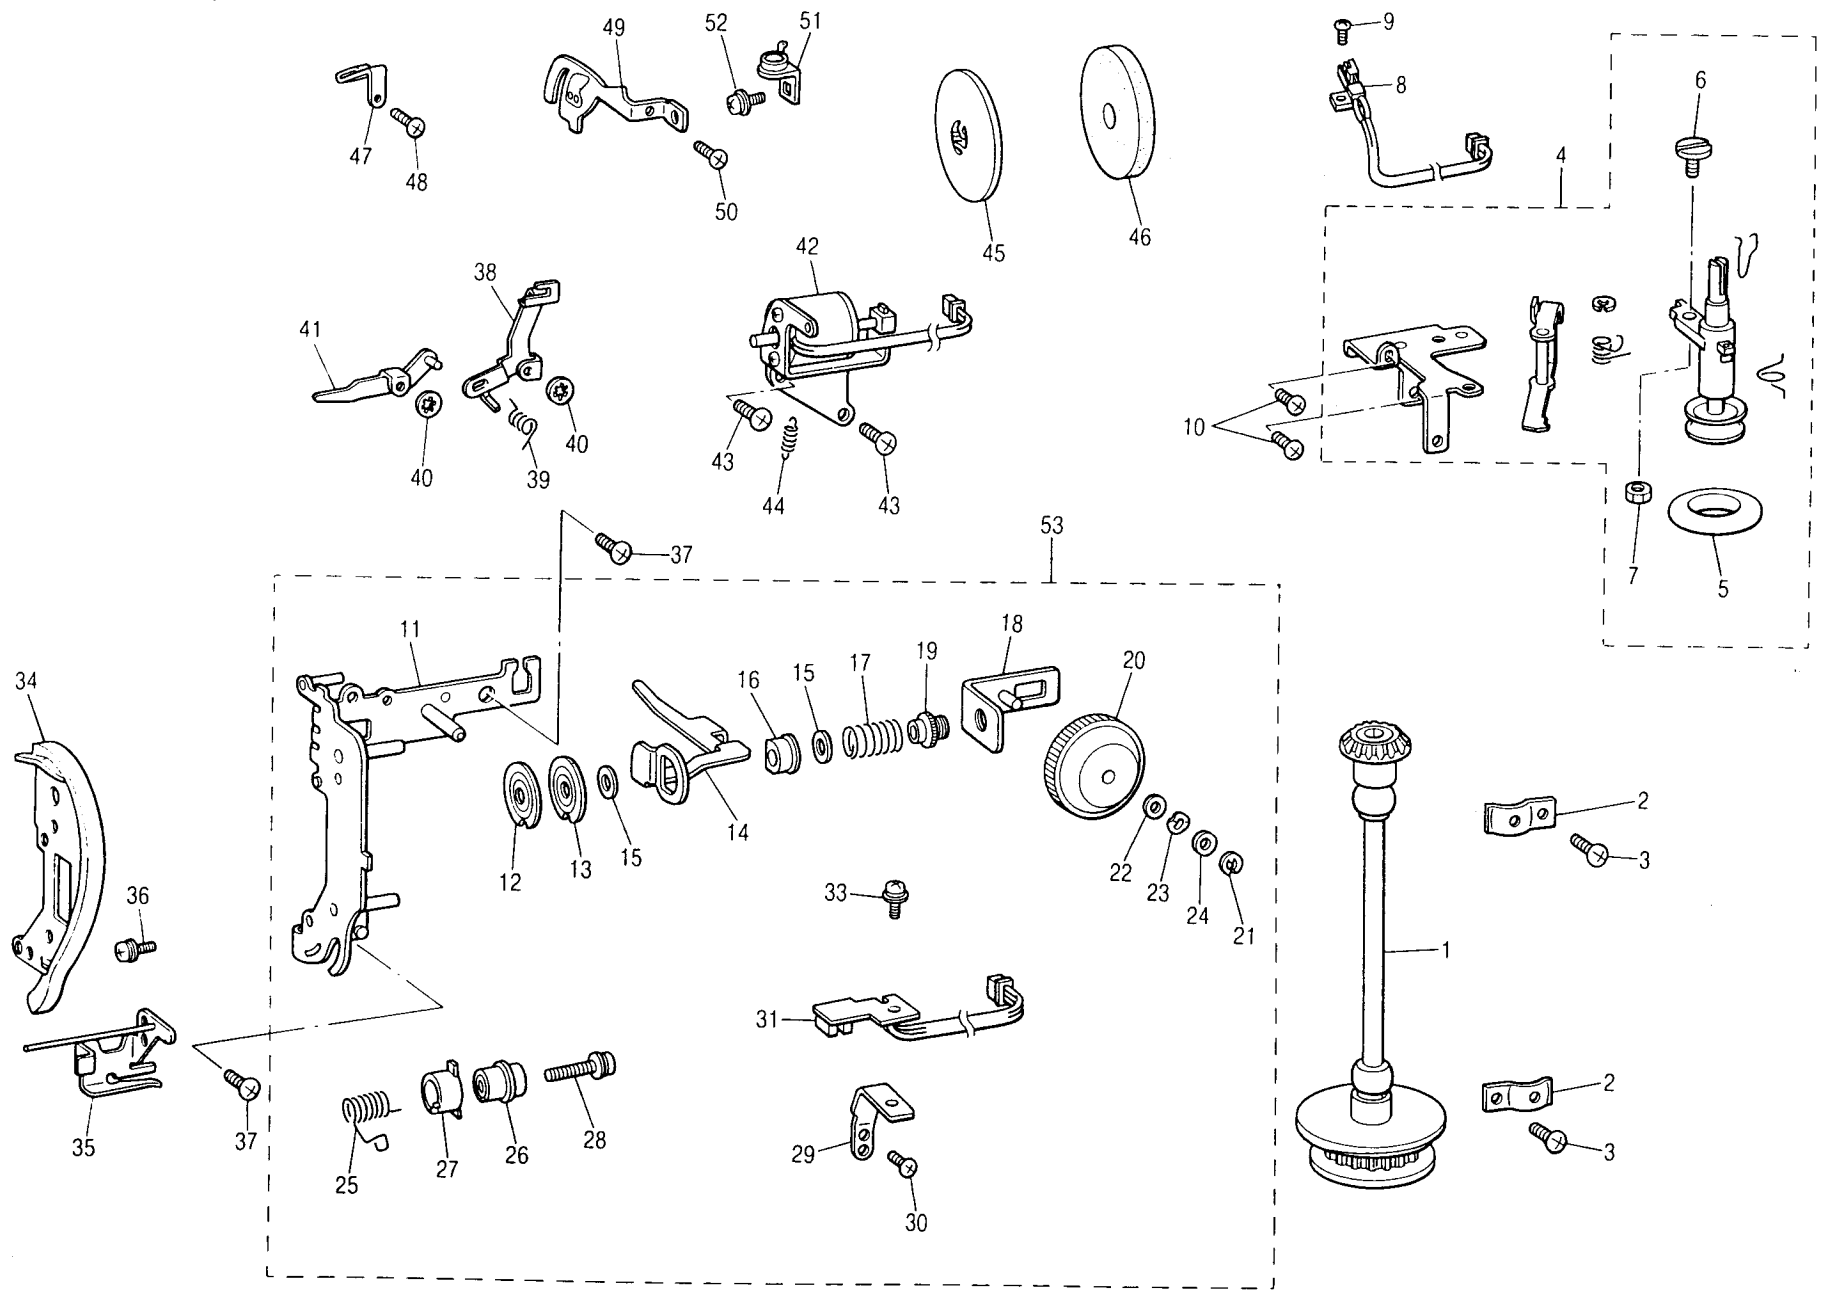

(5) LAMP, ELECTRONIC PARTS, MOTOR AND POWER SUPPLY

Ref. No.	Parts No.	Parts Name	Ref. No.	Parts No.	Parts Name	Ref. No.	Parts No.	Parts Name
1	X58709001	Sew-light assembly #6	28	X50020001	Screw 3 × 10 DA			
2	X50228001	Sew-light bulb	29	X53838001	Washer			
3	X58710001	Socket assembly	30	138172001	Screw 4 × 10 DA			
4	085301415	Screw 3 × 14	31	X58762001	Drive belt B124 XXL4.8			
5	XA0456001	Main PC board assembly	32	XA0461001	Main motor assembly for 120V			
6	052300606	Screw 3 × 6		XA0467001	Main motor assembly for 220V to 240V			
7	X58744051	Board installing plate						
8	X57908051	Screw 4 × 10						
10	X58745052	Power supply unit case for 120V	33	X59542001	Inlet assembly for 120V			
	X58745051	Power supply unit case for 220V to 240V		X59545001	Inlet assembly for 220V to 240V			
			34	X59577001	Inlet installing plate			
11	138173001	Screw 4 × 10	35	052300606	Screw 3 × 6			
12	052401205	Screw 4 × 12	36	060400816	Screw 4 × 8			
13	X58746101	SS PC board assembly	37	X50018001	Power supply cord for USA and Canada			
14	087310515	Screw 3 × 5						
15	X58749003	LCD module assembly (Character)		131430001	Power supply cord for Europe (except UK) and South Africa			
	X58749004	LCD module assembly (Illustration)		X59326001	Power supply cord for Australia and New Zealand			
16	085300815	Screw 3 × 8						
17	X57005000	Insulating washer 3		X57079001	Power supply cord for UK			
18	XA0443001	Power supply unit cover						
19	138444001	Screw 4 × 14	38	XA0442001	Main motor cover for 220V to 240V			
20	X59205001	Switch holder						
21	X57908051	Screw 4 × 10	39	138173001	Screw 4 × 10			
22	XA0462001	Motor unit for 120V	40	XA0472001	Power supply unit assembly for 120V			
	XA0468001	Motor unit for 220V to 240V	40	XA0483001	Power supply unit assembly for 220V to 240V			
23	X58759000	Motor pulley						
24	X58760000	Flange fan						
25	130676151	Collar	41	025030336	Washer			
26	014400632	Screw 4 × 6						
27	X58761051	Motor holder