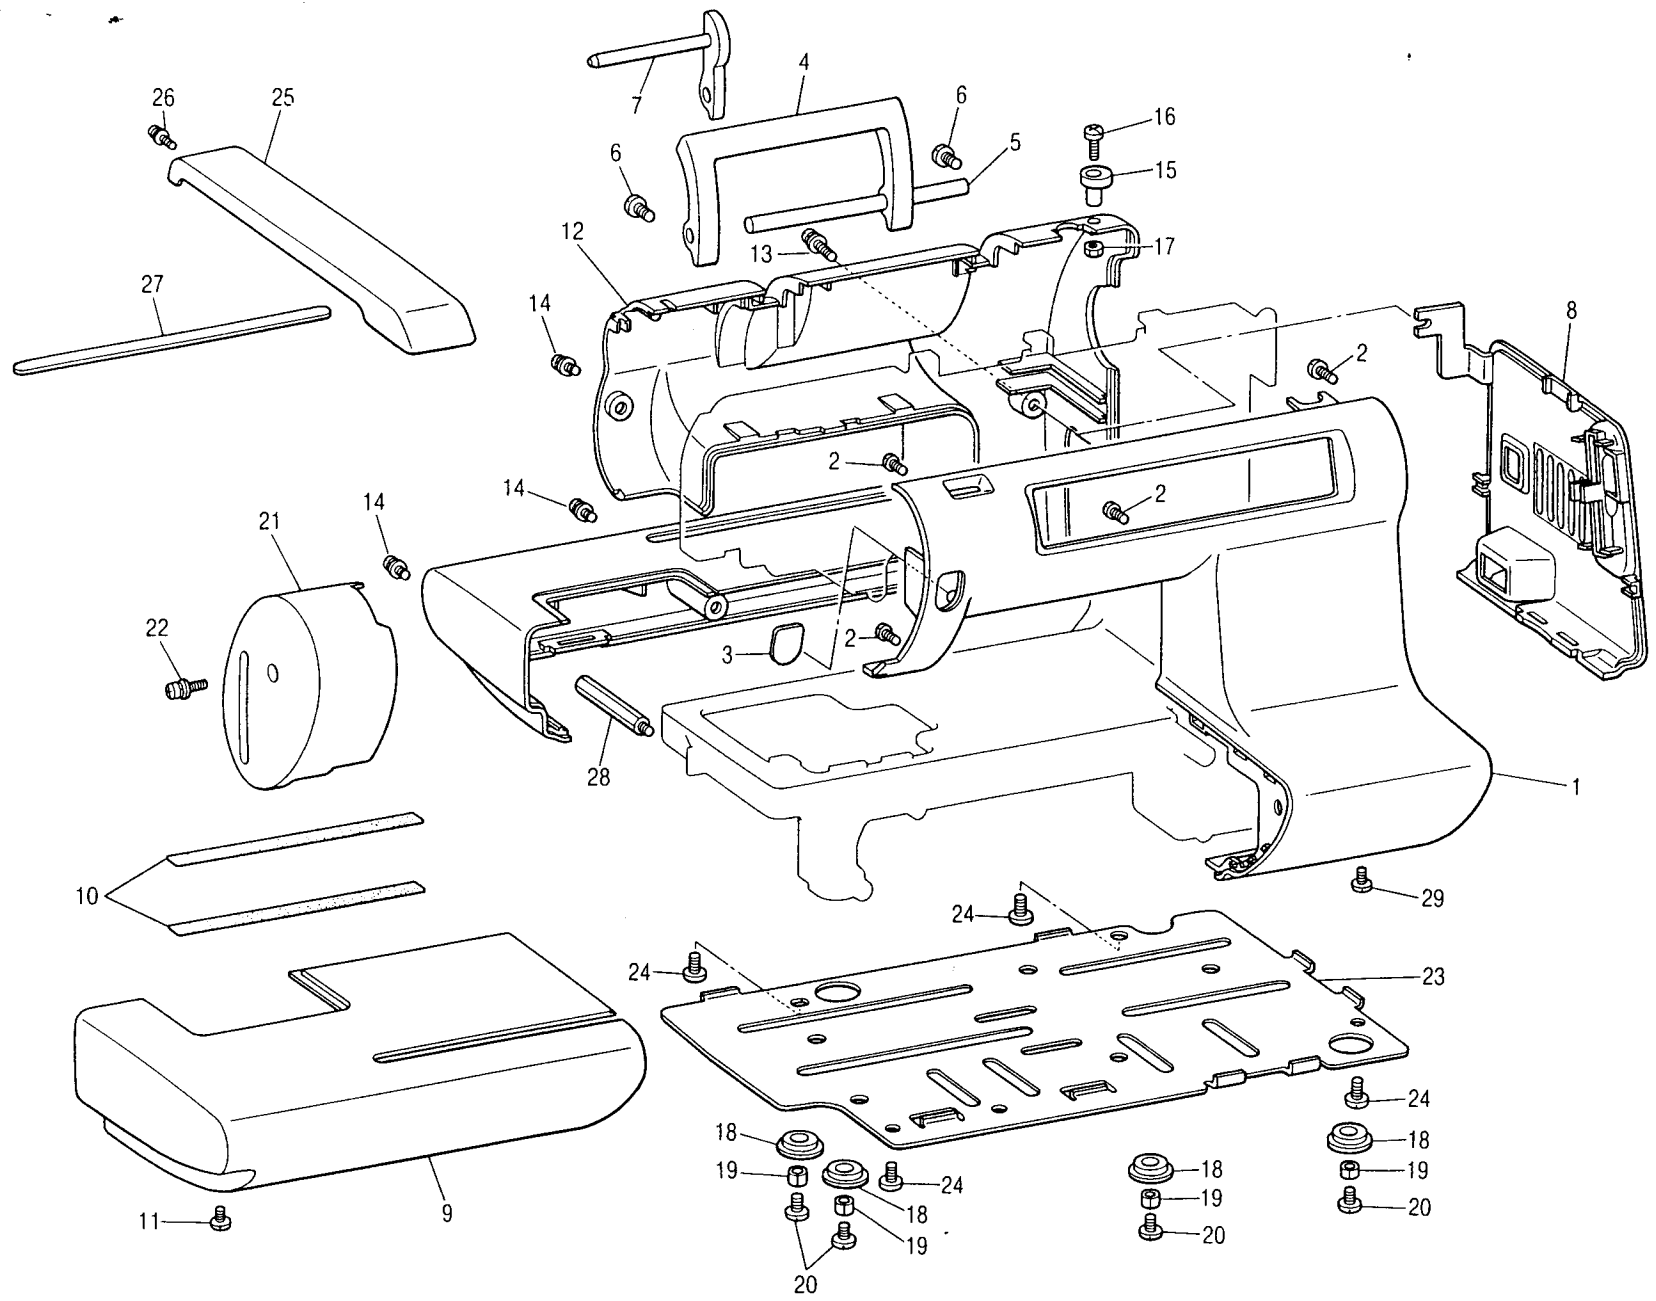

**Parts Catalogue For  
Computerized Sewing Machine**

**Embroidery Machine**

**MODEL**

**PE-100 (ZZ4-B215)**

(1) PRINCIPAL PARTS AND DISPLAY

Ref. No.	Parts No.	Parts Name	Ref. No.	Parts No.	Parts Name	Ref. No.	Parts No.	Parts Name
1	X59536001	Front cover (Pacesetter)						
	X59538001	Front cover (PE-100)						
2	138444001	Screw 4 × 14						
3	X58645003	SS button (Start/Stop)						
	X58645004	SS button (Arrow)						
4	X58643051	Carrying handle						
5	X58644051	Carrying handle shaft						
6	052401406	Screw 4 × 14						
7	X58708001	Spool stand bar						
8	X59537001	Belt cover						
9	X58648001	Main cover						
10	X58649001	Groove cover						
11	085300815	Screw 3 × 8						
12	X59801001	Rear cover (without logo)						
	X59801002	Rear cover (with logo)						
13	052401406	Screw 4 × 14						
14	052400806	Screw 4 × 8						
15	121846001	Bobbin presser						
16	062301616	Screw M3 × 16						
17	021300106	Nut 3						
18	X55942100	Rubber cushion						
19	X56474001	Spacer						
20	X57908051	Screw 4 × 10						
21	X58653001	Face plate						
22	052400806	Screw 4 × 8						
23	X58655001	Base cover						
24	X57908051	Screw 4 × 10						
25	X58657002	X carriage cover						
26	052300606	Screw 3 × 6						
27	X58765001	Slider plate						
28	X59368051	Stud bolt						
29	085300815	Screw 3 × 8						