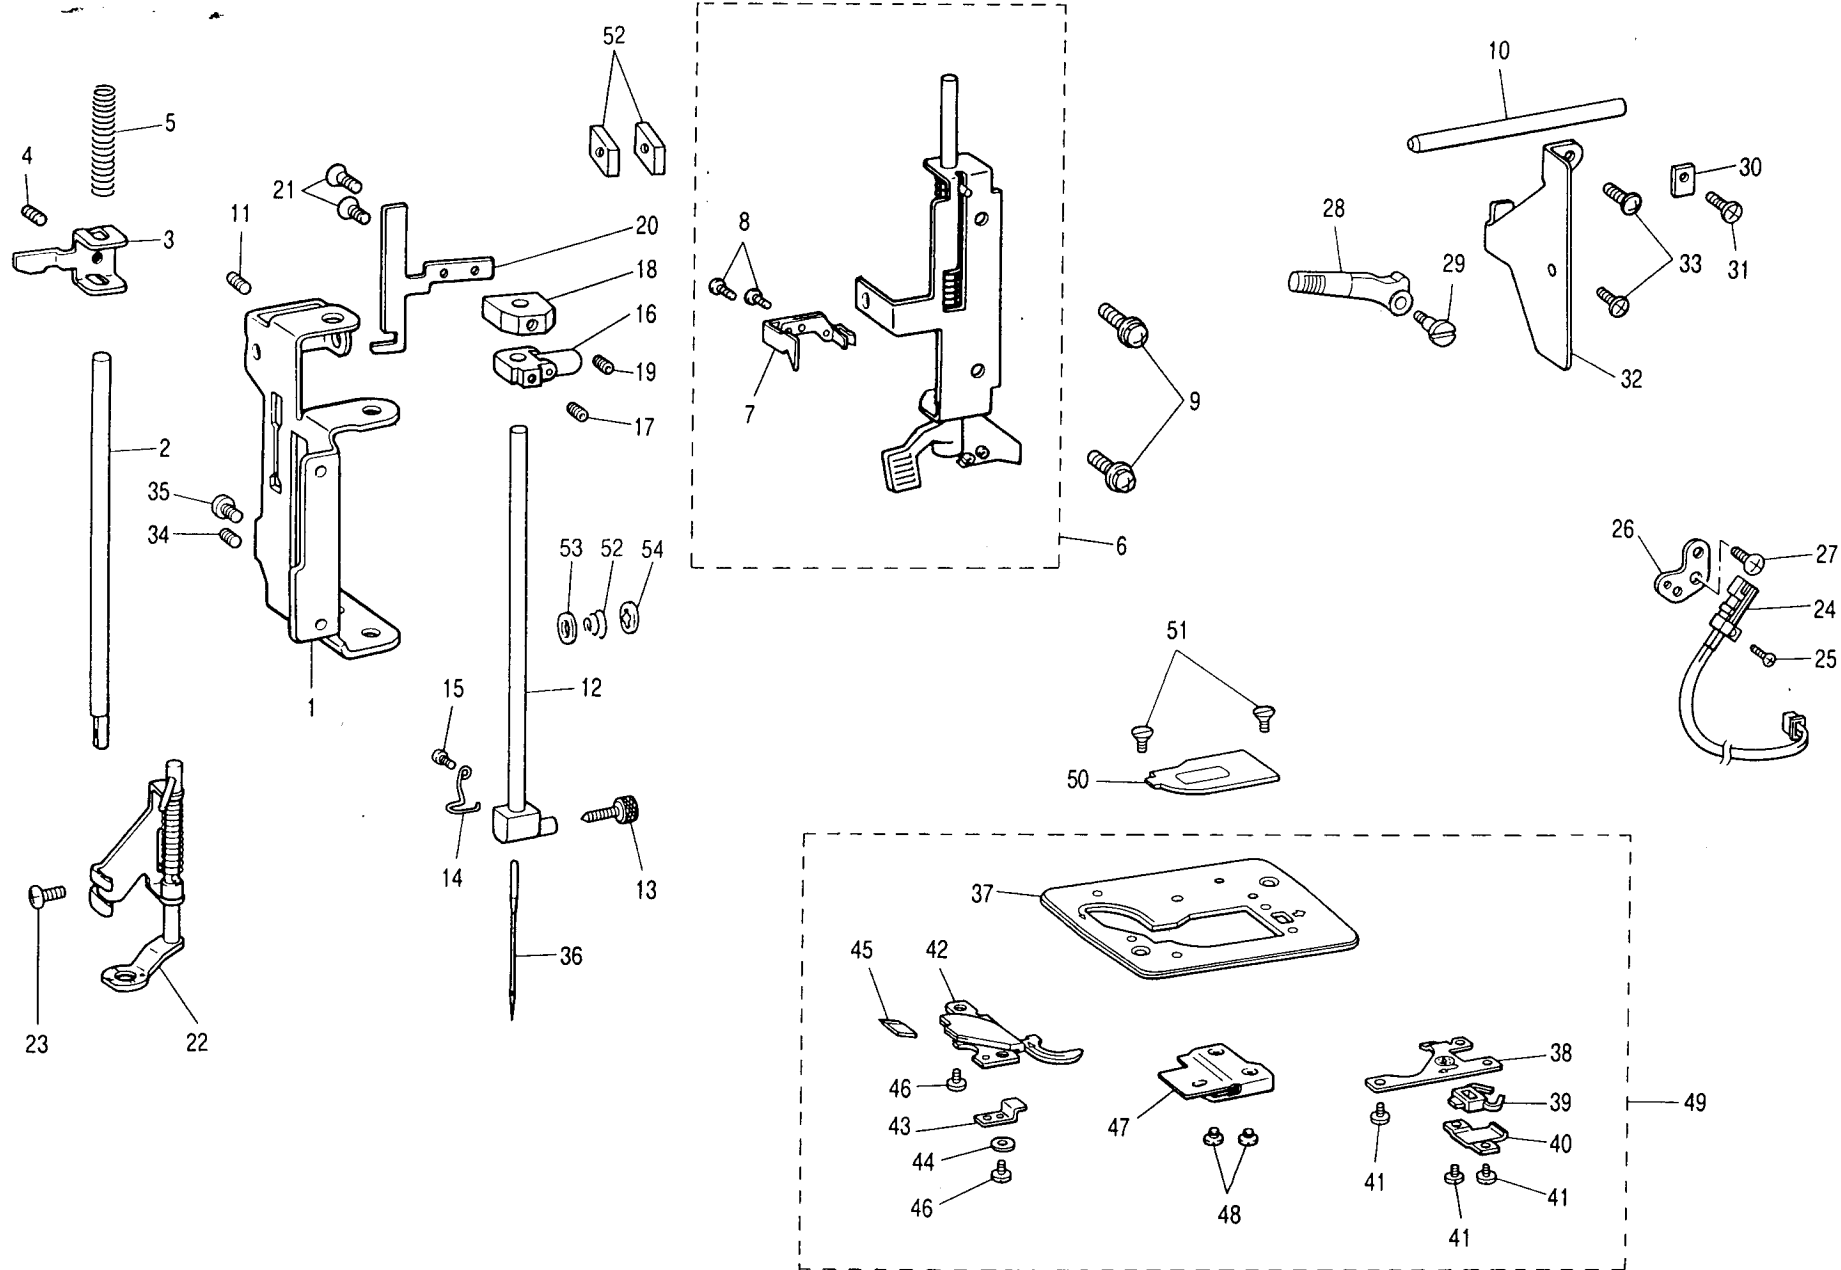

2

(3) BALANCE, ROTARY HOOK AND UPPER SHAFT

Ref. No.	Parts No.	Parts Name	Ref. No.	Parts No.	Parts Name	Ref. No.	Parts No.	Parts Name
1	X59043101	Upper shaft assembly	30	X59803001	Inner rotary hook bracket assembly			
2	X58661001	Upper shaft sub assembly						
3	X55154000	Upper shaft gear	31	060400616	Screw M4 × 6			
4	014500532	Screw 5 × 5	32	138417000	Rotary hook shaft pulley			
5	132420000	Lower shaft bushing	33	014400632	Screw 4 × 6			
6	X51383000	Washer	34	X58784001	Timing belt 200 XL015			
7	048060346	Stop ring E6	35	X50079000	Belt tension pulley			
8	X58664051	Thread take-up counter weight	36	X50080001	Belt tension pulley shaft			
9	012500532	Screw 5 × 5	37	060301616	Screw M3 × 16			
10	X59950051	Timing shutter assembly	38	X55222001	Washer			
11	014400432	Screw 4 × 4	39	X57908051	Screw 4 × 10			
12	X55147001	Hand wheel	40	X59310001	Outer rotary hook washer			
13	130096151	Collar	41	XA0479001	Outer rotary hook assembly			
14	014400632	Screw 4 × 6	42	X51920001	Needle roller bearing			
15	132421001	Lower shaft bushing presser	43	XA0434001	Inner rotary hook presser D			
16	060401216	Screw 4 × 12	44	060300616	Screw 3 × 6			
17	XA0450001	NP PC board assembly						
18	060400816	Screw 4 × 8						
19	X58763051	Shutter cover						
20	X57908051	Screw 4 × 10						
21	X58776051	Thread take-up assembly						
22	X59571051	Needle bar crank						
23	X55197050	Needle bar crank rod						
24	X59572051	Screw 3.57						
25	X58780051	Rotary hook shaft frame assembly						
26	X55213001	Shaft supporter						
27	060300616	Screw 3 × 6						
28	137805001	Spacer						
29	X59802101	Inner rotary hook assembly