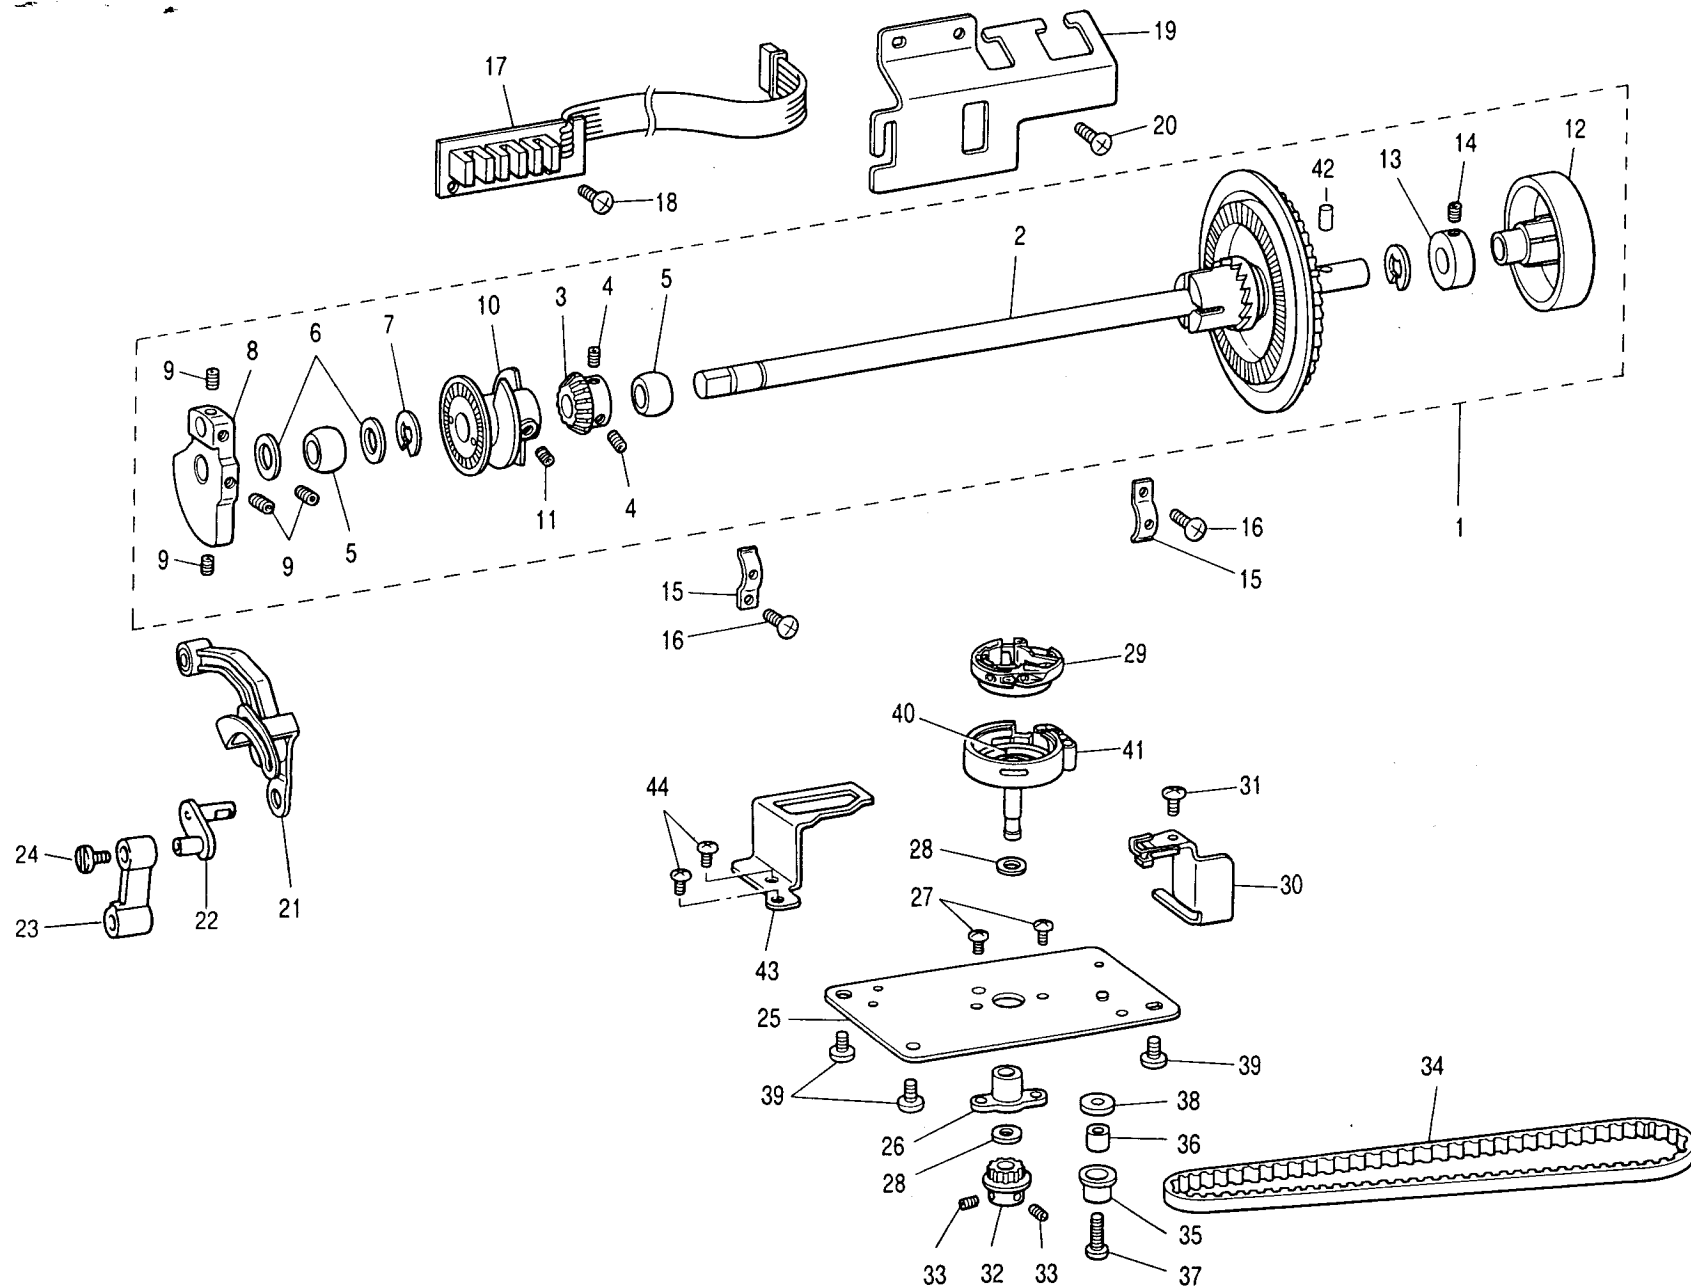

(4) VERTICAL SHAFT, BOBBIN WINDER AND THREADING MECHANISM

Ref. No.	Parts No.	Parts Name	Ref. No.	Parts No.	Parts Name	Ref. No.	Parts No.	Parts Name
1	X58785001	Vertical shaft assembly	28	0A4402005	Screw 4 × 20 DA			
2	132421001	Lower shaft bushing presser	29	X58691051	Thread breakage sensor holder			
3	060401216	Screw 4 × 12	30	060300616	Screw 3 × 6			
4	X58787051	Bobbin winder assembly	31	XA0453001	Thread breakage board assembly			
5	120448051	Bobbin winder rubber ring	33	052300606	Screw 3 × 6			
6	120263051	Stud screw 4.37	34	X58694001	Thread guide cover			
7	102571056	Nut 4.37	35	X58804051	Arm thread guide assembly			
8	X56202001	Bobbin winder switch assembly	36	538773001	Screw 3 × 8 DA			
9	062260516	Screw 2.6 × 5	37	X57908051	Screw 4 × 10			
10	X57908051	Screw 4 × 10	38	X58696151	Thread tension release plate B			
11	X58681051	Thread guide plate sub assembly	39	X58697151	Spring B			
12	108263001	Thread tension disc	40	120454001	Stop ring CS			
13	129376001	Thread tension disc	41	X58698051	Thread tension release plate C assembly			
14	X58686051	Thread tension release plate A	42	X58701001	Solenoid holder assembly			
15	109763003	Washer	43	X57908051	Screw 4 × 10			
16	137881001	Spring seat	44	X58704051	Spring			
17	X58687101	Spring	45	X55260002	Spool presser C			
18	X58688051	Thread tension plate assembly	46	X57045001	Felt			
19	137878051	Thread tension adjusting screw	47	X59416001	Thread guide plate A			
20	X55253003	Thread tension dial	48	U22725001	Screw 2.6 × 8			
21	048030346	Stop ring E3	49	X58706001	Thread guide plate B assembly			
22	137999000	Washer	50	085300815	Screw 3 × 8			
23	137991001	Washer	51	X53252051	Spool guide assembly			
24	025040133	Washer 4	52	052300606	Screw 3 × 6			
25	X59432051	Thread take-up spring	53	X58680001	Thread guide plate assembly			
26	X53828001	Thread take-up spring case						
27	X58316001	Thread breakage shutter