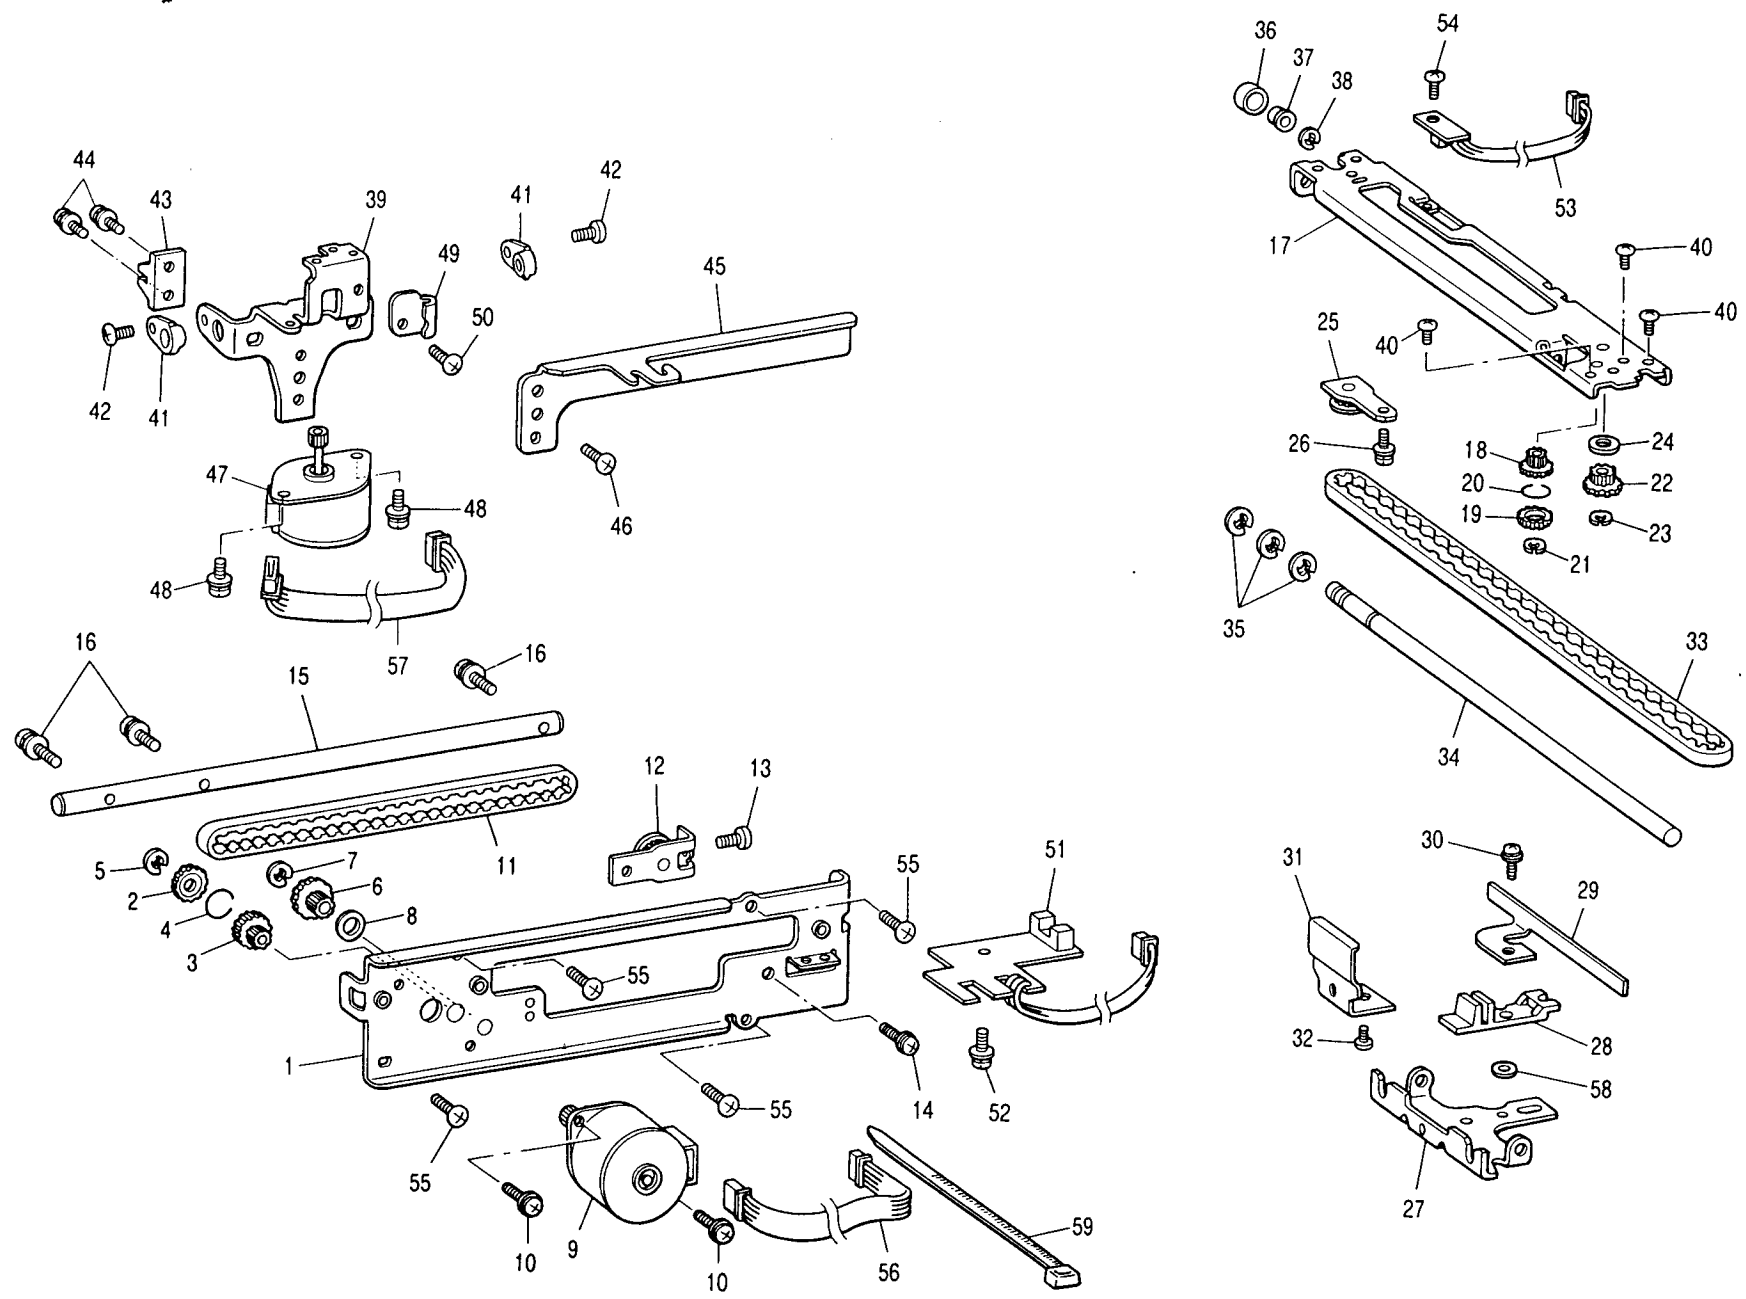

(7) ACCESSORIES

Ref. No.	Parts No.	Parts Name	Ref. No.	Parts No.	Parts Name	Ref. No.	Parts No.	Parts Name
1	X58739001	Embroidery frame A2 assembly						
2	X56373101	Outside frame screw						
3	X59422001	Washer 3.1						
4	021300106	Nut 3						
5	X59351001	Machine cover (soft type)						
6	128369003	Accessory box						
7	122992001	Brush						
8	184783001	Scissors						
9	X54243001	Ripper						
10	130012003	Spool presser A						
11	X53666001	Screwdriver						
12	X59535001	Needle set						
13	X56942002	Embroidery sheet assembly						
14	X80309001	Bobbin						
15	130013003	Spool presser B						
16	130920051	Assist spool stand bar						
17	127610000	Net						
18	XA0181051	Machine cover