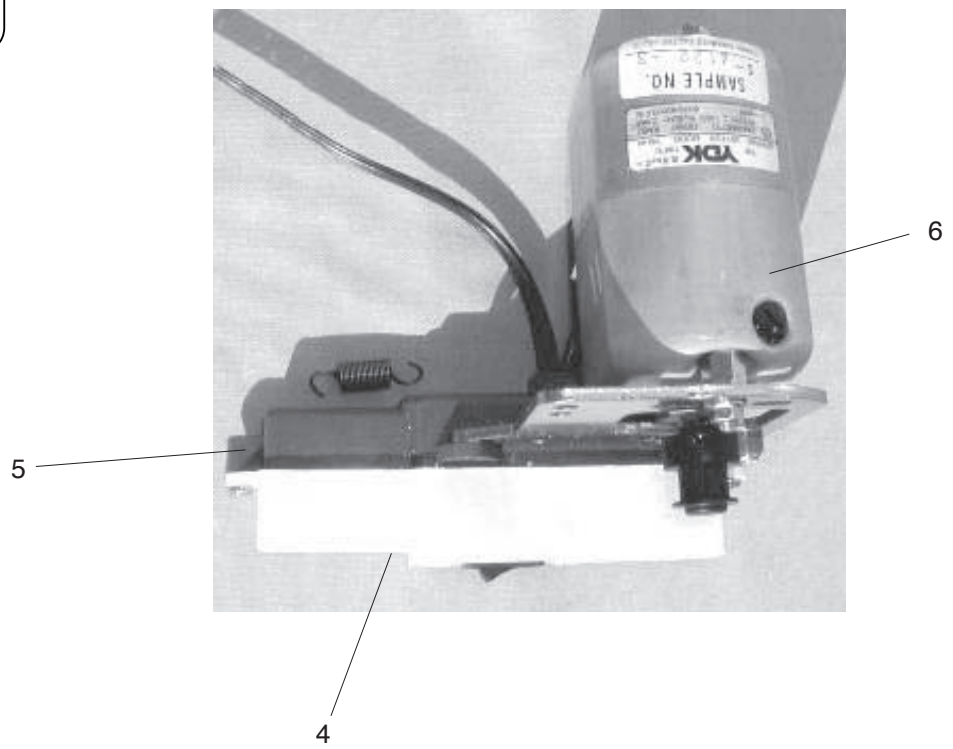

PARTS LIST

PARTS LIST

KEY NO.	PARTS NO.	DESCRIPTION
1	795623000	Lamp socket (unit)
2	655681467	Lamp socket (unit)
3	000009009	Lamp 240V 15W BA15D
4	777502109	Machine socket (unit)
5	794087003	Machine socket cover
6	795627015	Motor (unit)
7	000120203	Setscrew 3x8 (B)
8	000101404	Setscrew 4x6

PREFISSO "J"