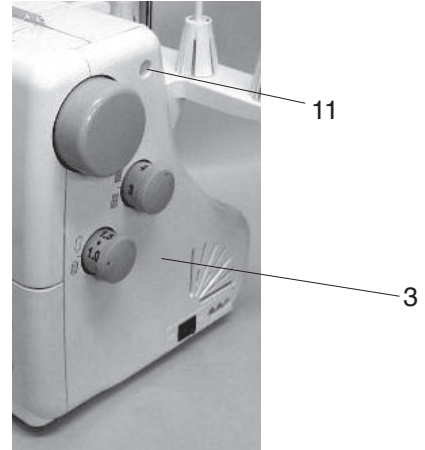

PARTS LIST

PARTS LIST

KEY NO.	PARTS NO.	DESCRIPTION
1	795631001	Free-arm cover (unit)
2	000081005	Setscrew 4x8
3	795114508	Belt cover
4	795112001	Base plate
5	605074008	Rubber foot
6	000119106	Setscrew TP 4x10
7	000198305	Setscrew 4x10 (B)
8	795634004	Adjusting screw (unit)
9	000115607	Setscrew TP 4x8
10	000234603	Setscrew 4x10
11	000103510	Setscrew 4x10
12	795009004	Extension table

PREFISSO "J"