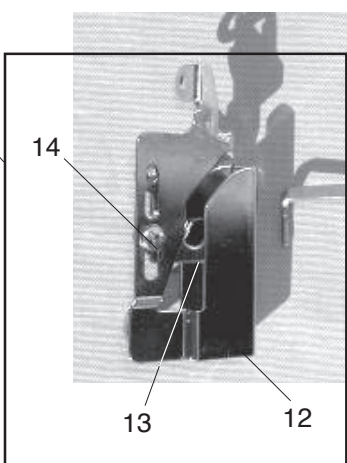

PREFISSO "J"

PARTS LIST

1

PARTS LIST

KEY NO.	PARTS NO.	DESCRIPTION
1	796607104	Front cover (unit)
2	795039900	Front cover
3	795040007	Thread guide (1)
4	000149301	Setscrew 3x8 (B)
5	795041008	Needle thread guide (2)
6	795042009	Needle thread guide (3)
7	795165009	Looper thread guide (1)
8	795045002	Looper thread guide (2)
9	795046106	Thread guide chart
10	724025006	Face cover reflection plate
11	788064108	Looper thread tenstion slider
12	795166000	Converter plate
13	788081008	Spring
14	000070506	Washer
15	000161206	Setscrew 3x10 (B)
16	000014100	Snap ring CS-4
17	795164008	Spring
18	000013903	Snap ring CS-5
19	795167001	Spring
20	820374004	Setscrew 2x2.3
21	795143403	Vibration absorber 4
22	795143300	Vibration absorber 3

PARTS LIST

1

11

Vite morsetto ago
J795138003

PARTS LIST

KEY NO.	PARTS NO.	DESCRIPTION
1	796606309	Thread tension set plate (unit)
2	795104000	Thread tension set plate
3	795502024	Needle thread tension (L) (unit)
4	796503028	Needle thread tension (C) (unit)
5	795503025	Needle thread tension (R) (unit)
6	795504026	Looper thread tension (unit)
7	000101404	Setscrew 4x6
8	795615009	Thread tension release lever
9	795108004	Thread releasing shaft
10	795110009	Cam
11	795605006	Thread take-up lever cover (unit)
12	795043000	Thread take-up lever cover
13	795121003	Thread take-up lever
14	000097406	Setscrew 3x3
15	795604005	Needle thread take-up lever (unit)
16	795026007	Needle thread take-up lever
17	795123005	Cam follower
18	000001207	Snap ring E-2.5
19	796602006	Needle bar (unit)
20	796603007	Needle clamp (unit)
21	795018006	Needle bar
22	000080428	Setscrew 3x10
23	795030004	Pressure adjusting screw
24	102061008	Washer
25	810431009	Hinge screw
26	650032015	Presser foot lifter
27	000111304	Hexagonal socket screw 5x5
28	724118007	Presser bar bracket
29	795029000	Presser bar spring
30	784029006	Presser bar
31	796501004	Presser foot (unit)
32	795024005	Needle bar connecting stud
33	795629006	Take-up lever supporter pin