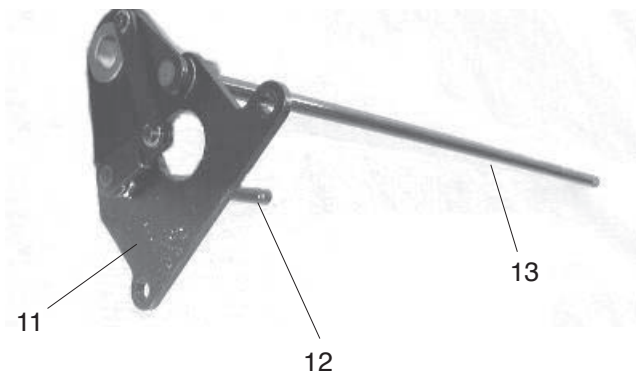

PARTS LIST

PARTS LIST

KEY NO.	PARTS NO.	DESCRIPTION
1	795611500	Feed adjuster bracket (unit)
2	795087143	Differential feed dial
3	795087165	Stitch length dial
4	794099008	Dial cap
5	787259006	Spring
6	785224006	Adjusting screw
7	000160102	Adjustable nut 4
8	787263003	Spring
9	000081119	Setscrew 4x6
10	652056000	Adjusting screw
11	795076002	Lower shaft base
12	795074000	Sub feed convert arm shaft
13	795077003	Sub feed link arm shaft
14	794053000	Sub feed link arm

PREFISSO "J"