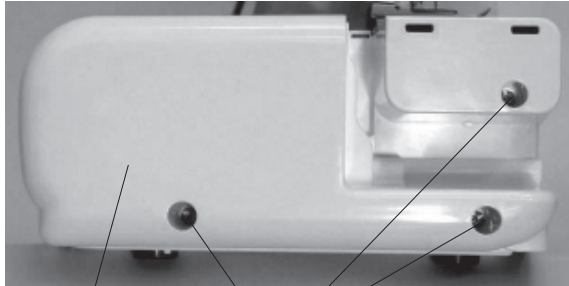

PARTS LIST

NECCHI 444

NECCHI C4

PARTS LIST

PARTS LIST

KEY NO.	PARTS NO.	DESCRIPTION
1	795603107	Face cover (unit)
2	795016004	Face cover
3	840602006	Thread cutter (unit)
4	000115700	Setscrew TP 4x10
5	795601404	Rear cover (unit)
6	795007507	Rear cover
7	795004009	Handle
8	795005000	Handle supporter
9	730015002	Handle shaft
10	000120203	Setscrew 3x8 (B)
11	795602276	Looper cover (unit)
12	795010189	Looper cover
13	795102008	Attachement set plate
14	000120203	Setscrew 3x8 (B)
15	795011009	Looper cover supporter
16	795013001	Looper cover shaft
17	795150001	Looper cover spring
18	000002105	Snap ring E-3
19	795171008	Stitch chart
20	789606008	Spool stand (unit)
21	777011003	Spool stand
22	784223105	Spool holder
23	789607009	Thread guide bar (unit)
24	000115700	Setscrew TP 4x10
25	000114802	Setscrew TP 4x12

PREFISSO "J"

PARTS LIST

PARTS LIST

KEY NO.	PARTS NO.	DESCRIPTION
1	795631001	Free-arm cover (unit)
2	000081005	Setscrew 4x8
3	795114508	Belt cover
4	795112001	Base plate
5	605074008	Rubber foot
6	000119106	Setscrew TP 4x10
7	000198305	Setscrew 4x10 (B)
8	795634004	Adjusting screw (unit)
9	000115607	Setscrew TP 4x8
10	000234603	Setscrew 4x10
11	000103510	Setscrew 4x10
12	795009004	Extension table