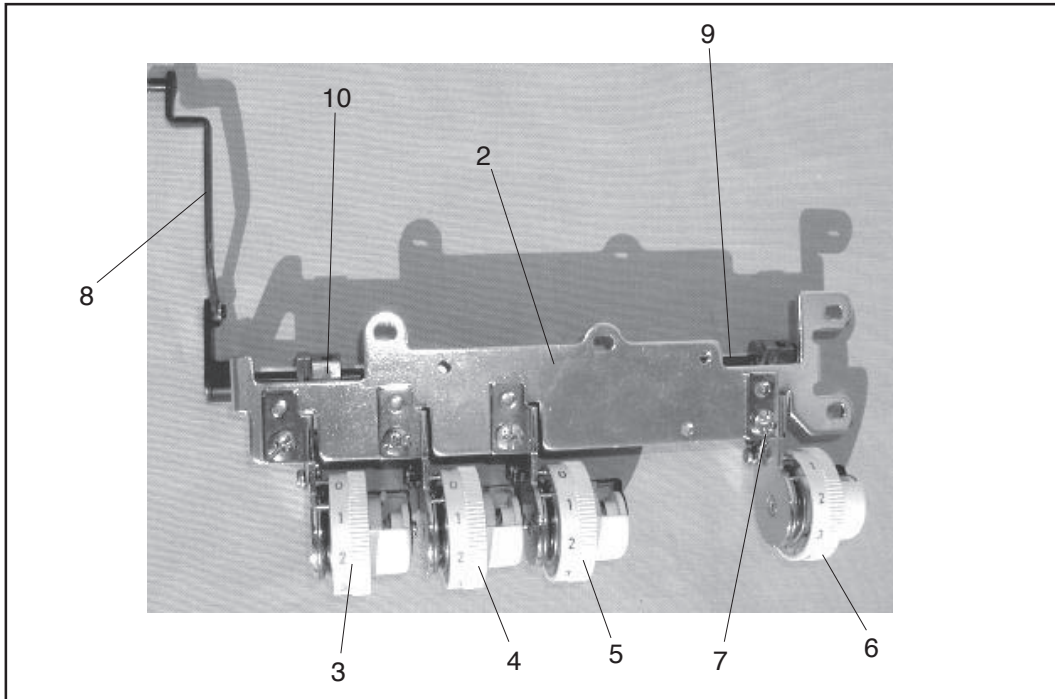

PREFISSO "J"

PARTS LIST

1

PARTS LIST

KEY NO.	PARTS NO.	DESCRIPTION
1	796607104	Front cover (unit)
2	795039900	Front cover
3	795040007	Thread guide (1)
4	000149301	Setscrew 3x8 (B)
5	795041008	Needle thread guide (2)
6	795042009	Needle thread guide (3)
7	795165009	Looper thread guide (1)
8	795045002	Looper thread guide (2)
9	795046106	Thread guide chart
10	724025006	Face cover reflection plate
11	788064108	Looper thread tenstion slider
12	795166000	Converter plate
13	788081008	Spring
14	000070506	Washer
15	000161206	Setscrew 3x10 (B)
16	000014100	Snap ring CS-4
17	795164008	Spring
18	000013903	Snap ring CS-5
19	795167001	Spring
20	820374004	Setscrew 2x2.3
21	795143403	Vibration absorber 4
22	795143300	Vibration absorber 3

PARTS LIST

1

11

Vite morsetto ago
J795138003

PARTS LIST

KEY NO.	PARTS NO.	DESCRIPTION
1	796606309	Thread tension set plate (unit)
2	795104000	Thread tension set plate
3	795502024	Needle thread tension (L) (unit)
4	796503028	Needle thread tension (C) (unit)
5	795503025	Needle thread tension (R) (unit)
6	795504026	Looper thread tension (unit)
7	000101404	Setscrew 4x6
8	795615009	Thread tension release lever
9	795108004	Thread releasing shaft
10	795110009	Cam
11	795605006	Thread take-up lever cover (unit)
12	795043000	Thread take-up lever cover
13	795121003	Thread take-up lever
14	000097406	Setscrew 3x3
15	795604005	Needle thread take-up lever (unit)
16	795026007	Needle thread take-up lever
17	795123005	Cam follower
18	000001207	Snap ring E-2.5
19	796602006	Needle bar (unit)
20	796603007	Needle clamp (unit)
21	795018006	Needle bar
22	000080428	Setscrew 3x10
23	795030004	Pressure adjusting screw
24	102061008	Washer
25	810431009	Hinge screw
26	650032015	Presser foot lifter
27	000111304	Hexagonal socket screw 5x5
28	724118007	Presser bar bracket
29	795029000	Presser bar spring
30	784029006	Presser bar
31	796501004	Presser foot (unit)
32	795024005	Needle bar connecting stud
33	795629006	Take-up lever supporter pin