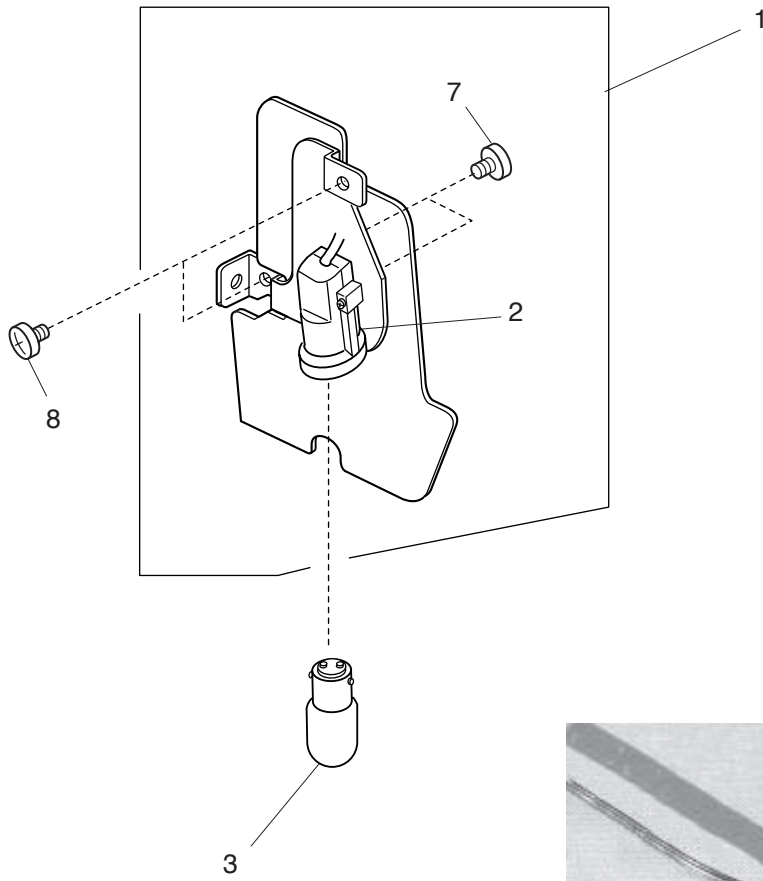

PARTS LIST

PARTS LIST

KEY NO.	PARTS NO.	DESCRIPTION
1	795623000	Lamp socket (unit)
2	655681467	Lamp socket (unit)
3	000009009	Lamp 240V 15W BA15D
4	777502109	Machine socket (unit)
5	794087003	Machine socket cover
6	795627015	Motor (unit)
7	000120203	Setscrew 3x8 (B)
8	000101404	Setscrew 4x6

PREFISSO "J"