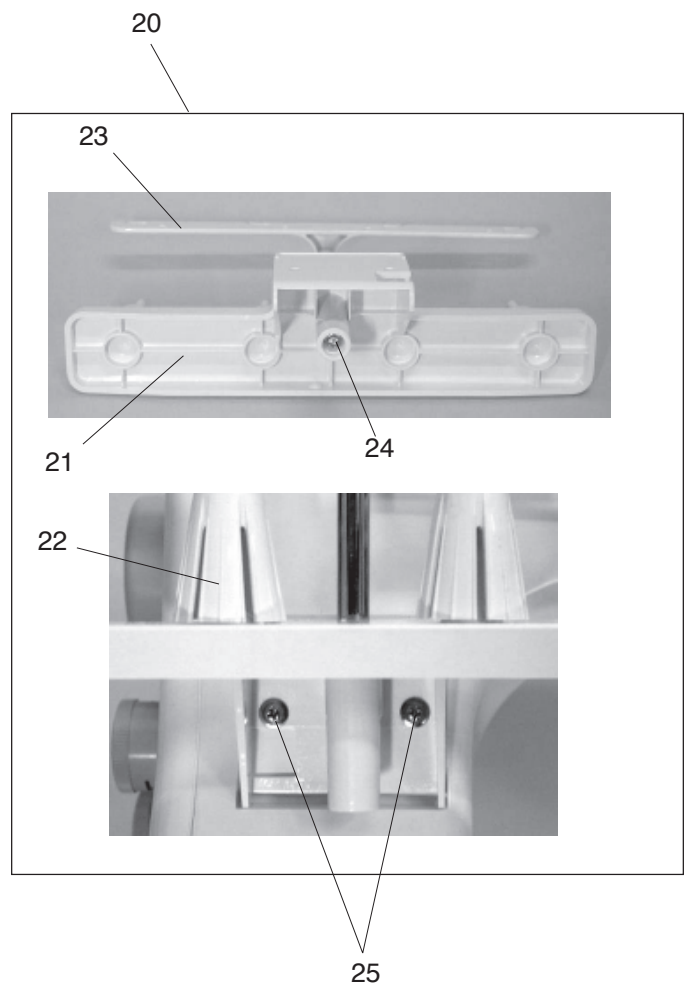

PARTS LIST

NECCHI 444

NECCHI C4

PARTS LIST

PARTS LIST

KEY NO.	PARTS NO.	DESCRIPTION
1	795603107	Face cover (unit)
2	795016004	Face cover
3	840602006	Thread cutter (unit)
4	000115700	Setscrew TP 4x10
5	795601404	Rear cover (unit)
6	795007507	Rear cover
7	795004009	Handle
8	795005000	Handle supporter
9	730015002	Handle shaft
10	000120203	Setscrew 3x8 (B)
11	795602276	Looper cover (unit)
12	795010189	Looper cover
13	795102008	Attachement set plate
14	000120203	Setscrew 3x8 (B)
15	795011009	Looper cover supporter
16	795013001	Looper cover shaft
17	795150001	Looper cover spring
18	000002105	Snap ring E-3
19	795171008	Stitch chart
20	789606008	Spool stand (unit)
21	777011003	Spool stand
22	784223105	Spool holder
23	789607009	Thread guide bar (unit)
24	000115700	Setscrew TP 4x10
25	000114802	Setscrew TP 4x12

PREFISSO "J"

PARTS LIST

PARTS LIST

KEY NO.	PARTS NO.	DESCRIPTION
1	795631001	Free-arm cover (unit)
2	000081005	Setscrew 4x8
3	795114508	Belt cover
4	795112001	Base plate
5	605074008	Rubber foot
6	000119106	Setscrew TP 4x10
7	000198305	Setscrew 4x10 (B)
8	795634004	Adjusting screw (unit)
9	000115607	Setscrew TP 4x8
10	000234603	Setscrew 4x10
11	000103510	Setscrew 4x10
12	795009004	Extension table

PARTS LIST

PARTS LIST

KEY NO.	PARTS NO.	DESCRIPTION
1	795611500	Feed adjuster bracket (unit)
2	795087143	Differential feed dial
3	795087165	Stitch length dial
4	794099008	Dial cap
5	787259006	Spring
6	785224006	Adjusting screw
7	000160102	Adjustable nut 4
8	787263003	Spring
9	000081119	Setscrew 4x6
10	652056000	Adjusting screw
11	795076002	Lower shaft base
12	795074000	Sub feed convert arm shaft
13	795077003	Sub feed link arm shaft
14	794053000	Sub feed link arm