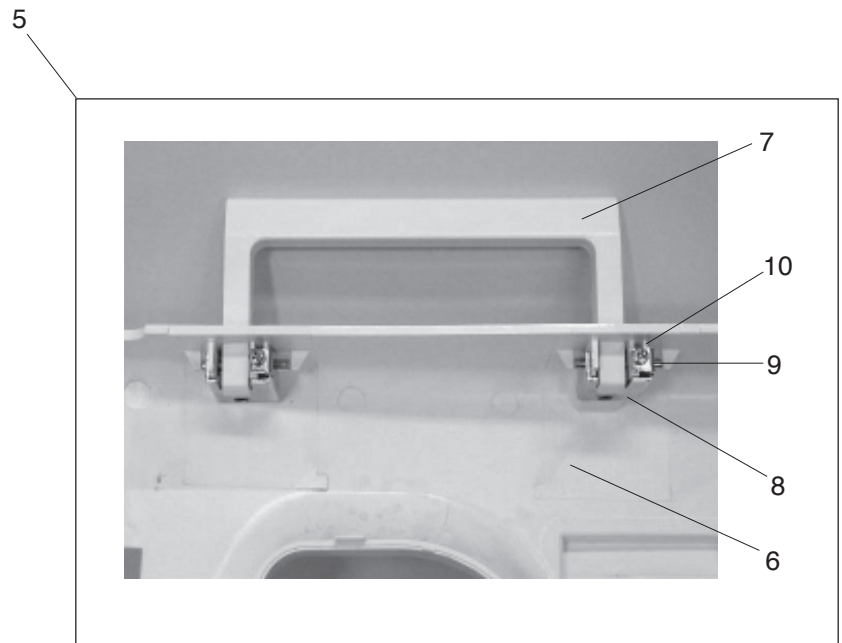

PARTS LIST

NECCHI 444

NECCHI C4

PARTS LIST

PARTS LIST

KEY NO.	PARTS NO.	DESCRIPTION
1	795603107	Face cover (unit)
2	795016004	Face cover
3	840602006	Thread cutter (unit)
4	000115700	Setscrew TP 4x10
5	795601404	Rear cover (unit)
6	795007507	Rear cover
7	795004009	Handle
8	795005000	Handle supporter
9	730015002	Handle shaft
10	000120203	Setscrew 3x8 (B)
11	795602276	Looper cover (unit)
12	795010189	Looper cover
13	795102008	Attachement set plate
14	000120203	Setscrew 3x8 (B)
15	795011009	Looper cover supporter
16	795013001	Looper cover shaft
17	795150001	Looper cover spring
18	000002105	Snap ring E-3
19	795171008	Stitch chart
20	789606008	Spool stand (unit)
21	777011003	Spool stand
22	784223105	Spool holder
23	789607009	Thread guide bar (unit)
24	000115700	Setscrew TP 4x10
25	000114802	Setscrew TP 4x12

PREFISSO "J"

PARTS LIST

PARTS LIST

KEY NO.	PARTS NO.	DESCRIPTION
1	795631001	Free-arm cover (unit)
2	000081005	Setscrew 4x8
3	795114508	Belt cover
4	795112001	Base plate
5	605074008	Rubber foot
6	000119106	Setscrew TP 4x10
7	000198305	Setscrew 4x10 (B)
8	795634004	Adjusting screw (unit)
9	000115607	Setscrew TP 4x8
10	000234603	Setscrew 4x10
11	000103510	Setscrew 4x10
12	795009004	Extension table