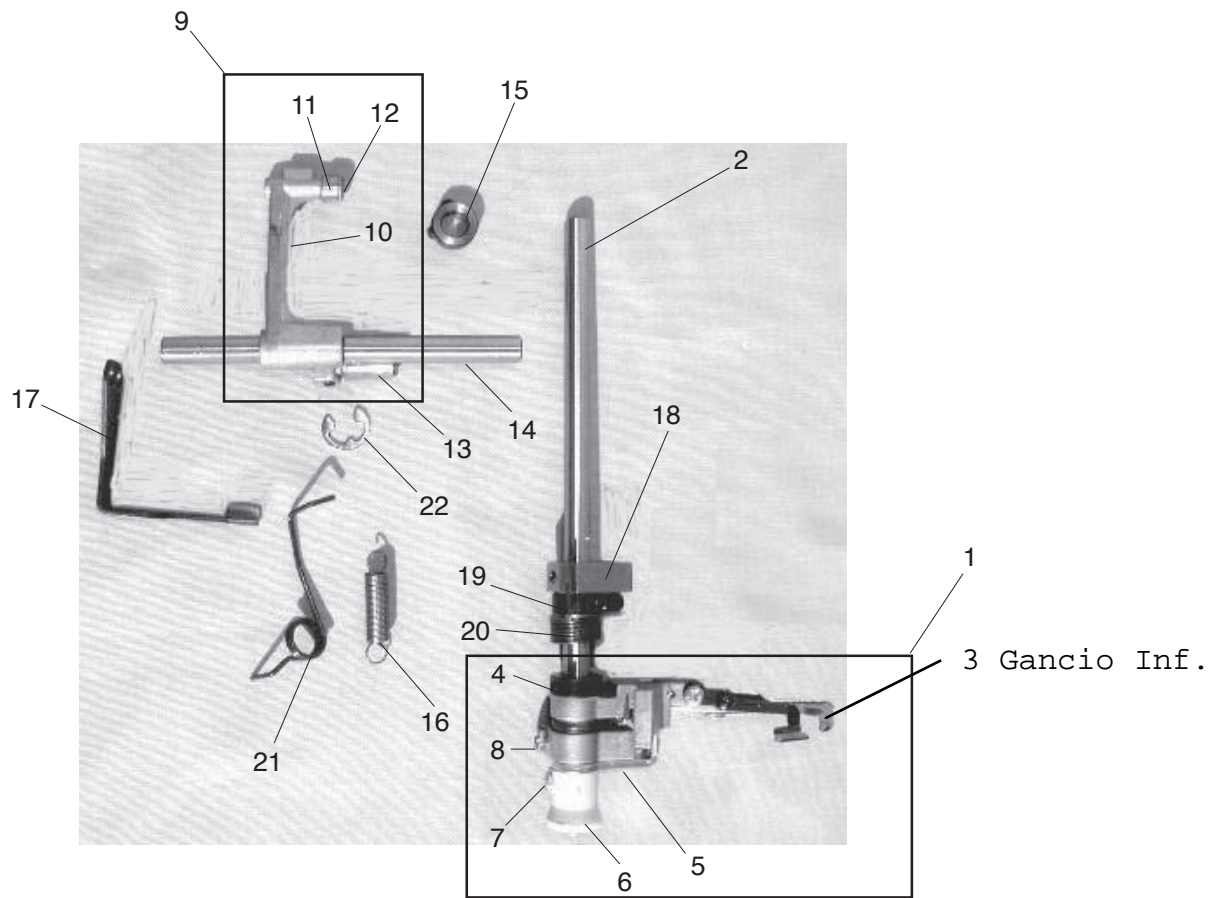

PARTS LIST

PARTS LIST

KEY NO.	PARTS NO.	DESCRIPTION
1	795613007	Looper shaft (unit)
2	795092004	Looper shaft
3	795614008	Looper (unit)
4	792048006	Looper thrust ring
5	795099001	Looper link arm
6	795101007	Looper release knob
7	000101116	Setscrew 3x4
8	000138008	Hexagonal bolt 4x16
9	795612006	Looper crank arm
10	795089008	Looper rocking arm
11	795034008	Looper cam roller
12	795053003	Looper cam roller pin
13	795090002	Looper slider block
14	795088007	Looper rocking shaft
15	624245001	Thrust stopper
16	795132007	Looper spring
17	795085004	Needle guard
18	795093005	Looper arm
19	792048006	Looper shaft ring
20	795135000	Looper rocking spring
21	795127009	Looper crank spring
22	000002909	Snap ring E-7
23	795610004	Main feed base (unit)
24	795060003	Main feed dog
25	795061004	Sub feed dog
26	796601005	Needle plate (unit)
27	785521006	Feed regulator (unit)
28	795609000	Looper thread take-up lever (unit)
29	795073009	Link shaft support base