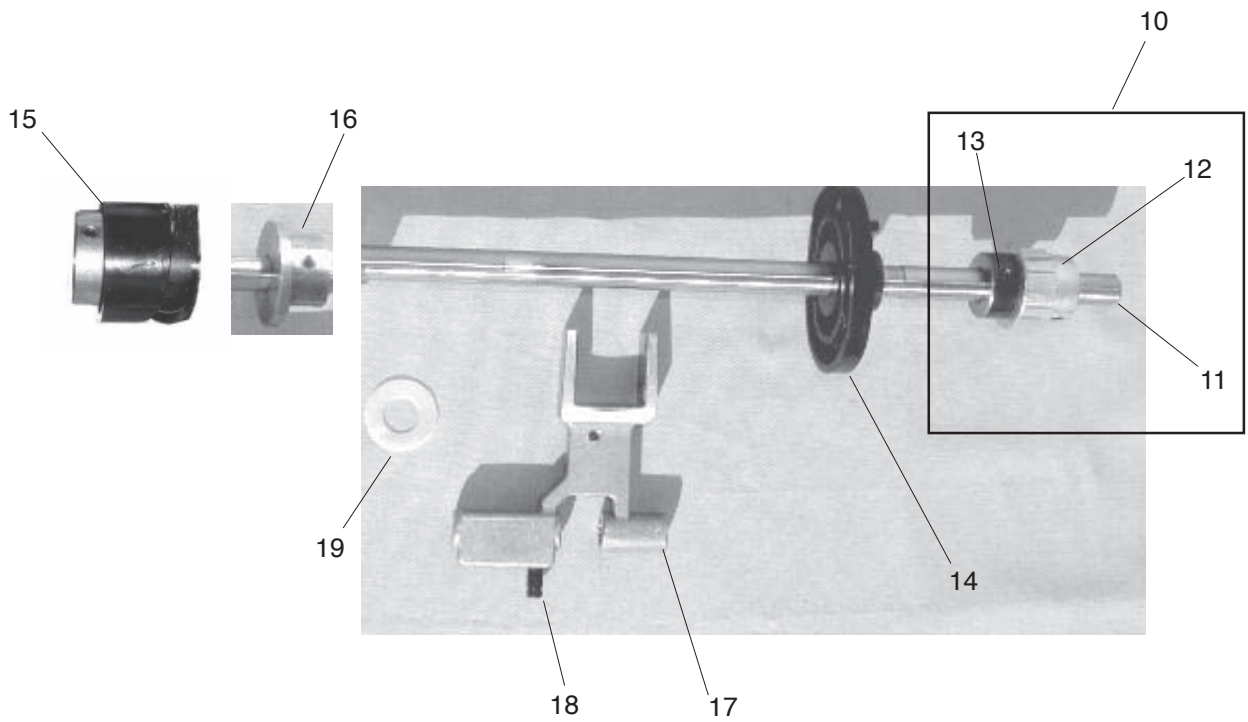

PARTS LIST

PARTS LIST

KEY NO.	PARTS NO.	DESCRIPTION
1	795606007	Upper shaft (unit)
2	795048005	Needle bar crank
3	000038605	Washer
4	639095000	Ring
5	795125007	Needle thread take-up lever cam
6	795607008	Idler (unit)
7	795632013	Belt wheel (unit)
8	846081104	Handwheel
9	795050000	Timing belt
10	795608009	Lower shaft (unit)
11	795051001	Lower shaft
12	724030004	Lower shaft timing gear (unit)
13	619006002	Upper shaft ring
14	795057007	Looper take-up lever cam
15	795628005	Looper rocking cam (unit)
16	795055005	Looper cam
17	795056006	Looper rod
18	795134009	Screw
19	000038605	Washer

PREFISSO "J"

PREFISSO "J"