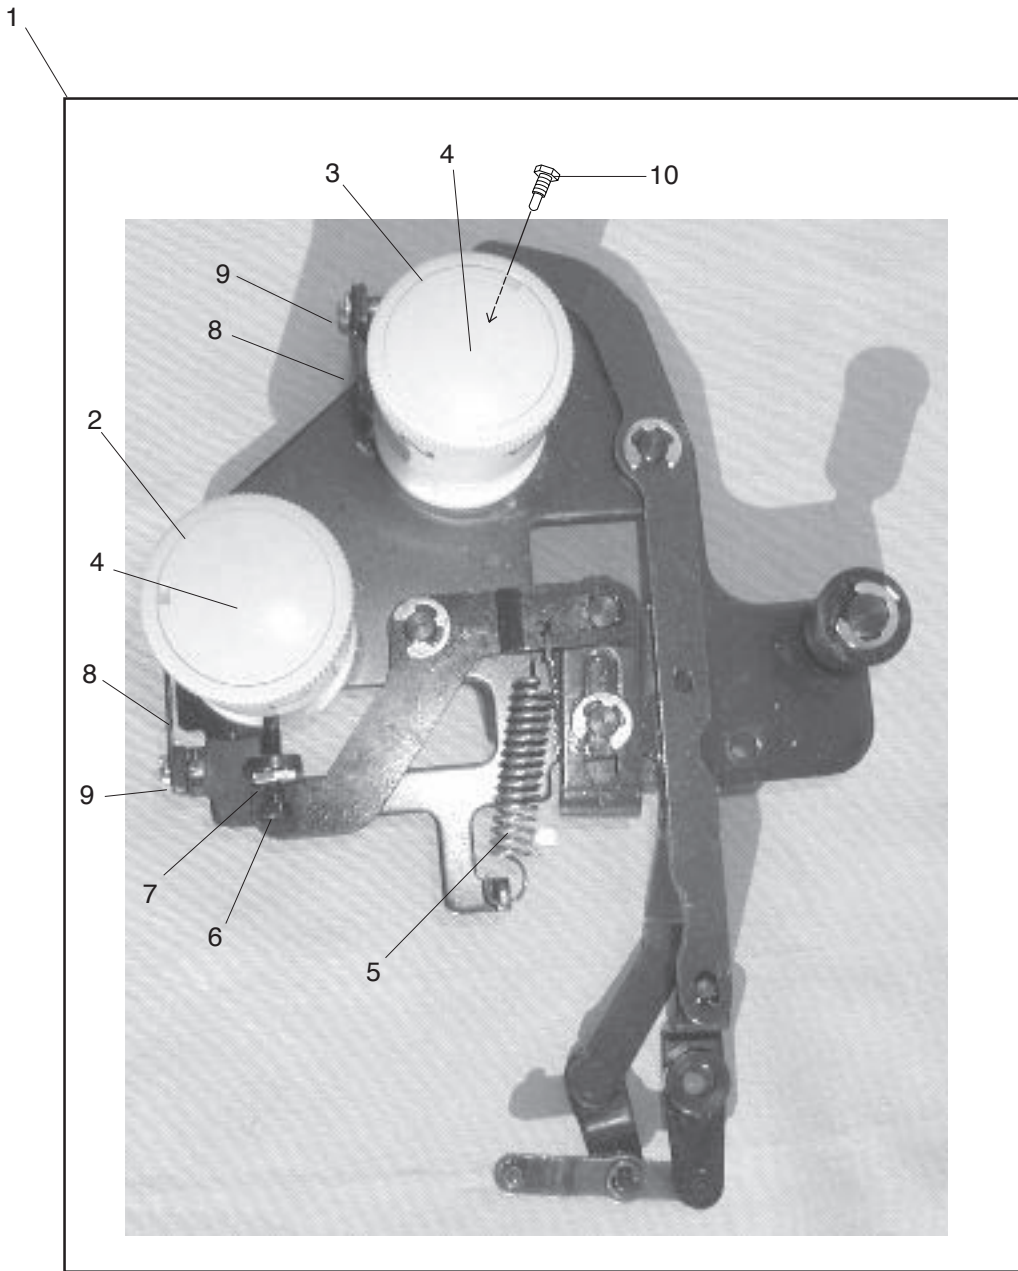

PARTS LIST

PARTS LIST

KEY NO.	PARTS NO.	DESCRIPTION
1	795611500	Feed adjuster bracket (unit)
2	795087143	Differential feed dial
3	795087165	Stitch length dial
4	794099008	Dial cap
5	787259006	Spring
6	785224006	Adjusting screw
7	000160102	Adjustable nut 4
8	787263003	Spring
9	000081119	Setscrew 4x6
10	652056000	Adjusting screw
11	795076002	Lower shaft base
12	795074000	Sub feed convert arm shaft
13	795077003	Sub feed link arm shaft
14	794053000	Sub feed link arm

PREFISSO "J"