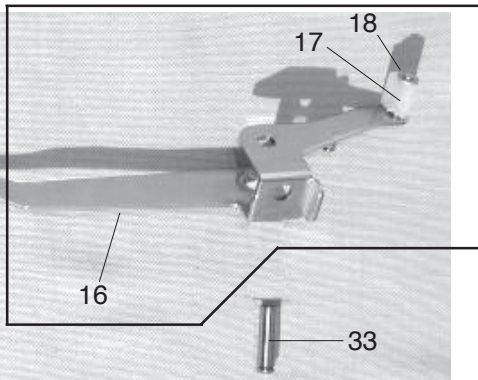

PREFISSO "J"

PARTS LIST

1

PARTS LIST

KEY NO.	PARTS NO.	DESCRIPTION
1	796607104	Front cover (unit)
2	795039900	Front cover
3	795040007	Thread guide (1)
4	000149301	Setscrew 3x8 (B)
5	795041008	Needle thread guide (2)
6	795042009	Needle thread guide (3)
7	795165009	Looper thread guide (1)
8	795045002	Looper thread guide (2)
9	795046106	Thread guide chart
10	724025006	Face cover reflection plate
11	788064108	Looper thread tenstion slider
12	795166000	Converter plate
13	788081008	Spring
14	000070506	Washer
15	000161206	Setscrew 3x10 (B)
16	000014100	Snap ring CS-4
17	795164008	Spring
18	000013903	Snap ring CS-5
19	795167001	Spring
20	820374004	Setscrew 2x2.3
21	795143403	Vibration absorber 4
22	795143300	Vibration absorber 3

PARTS LIST

1

11

Vite morsetto ago
J795138003

PARTS LIST

KEY NO.	PARTS NO.	DESCRIPTION
1	796606309	Thread tension set plate (unit)
2	795104000	Thread tension set plate
3	795502024	Needle thread tension (L) (unit)
4	796503028	Needle thread tension (C) (unit)
5	795503025	Needle thread tension (R) (unit)
6	795504026	Looper thread tension (unit)
7	000101404	Setscrew 4x6
8	795615009	Thread tension release lever
9	795108004	Thread releasing shaft
10	795110009	Cam
11	795605006	Thread take-up lever cover (unit)
12	795043000	Thread take-up lever cover
13	795121003	Thread take-up lever
14	000097406	Setscrew 3x3
15	795604005	Needle thread take-up lever (unit)
16	795026007	Needle thread take-up lever
17	795123005	Cam follower
18	000001207	Snap ring E-2.5
19	796602006	Needle bar (unit)
20	796603007	Needle clamp (unit)
21	795018006	Needle bar
22	000080428	Setscrew 3x10
23	795030004	Pressure adjusting screw
24	102061008	Washer
25	810431009	Hinge screw
26	650032015	Presser foot lifter
27	000111304	Hexagonal socket screw 5x5
28	724118007	Presser bar bracket
29	795029000	Presser bar spring
30	784029006	Presser bar
31	796501004	Presser foot (unit)
32	795024005	Needle bar connecting stud
33	795629006	Take-up lever supporter pin