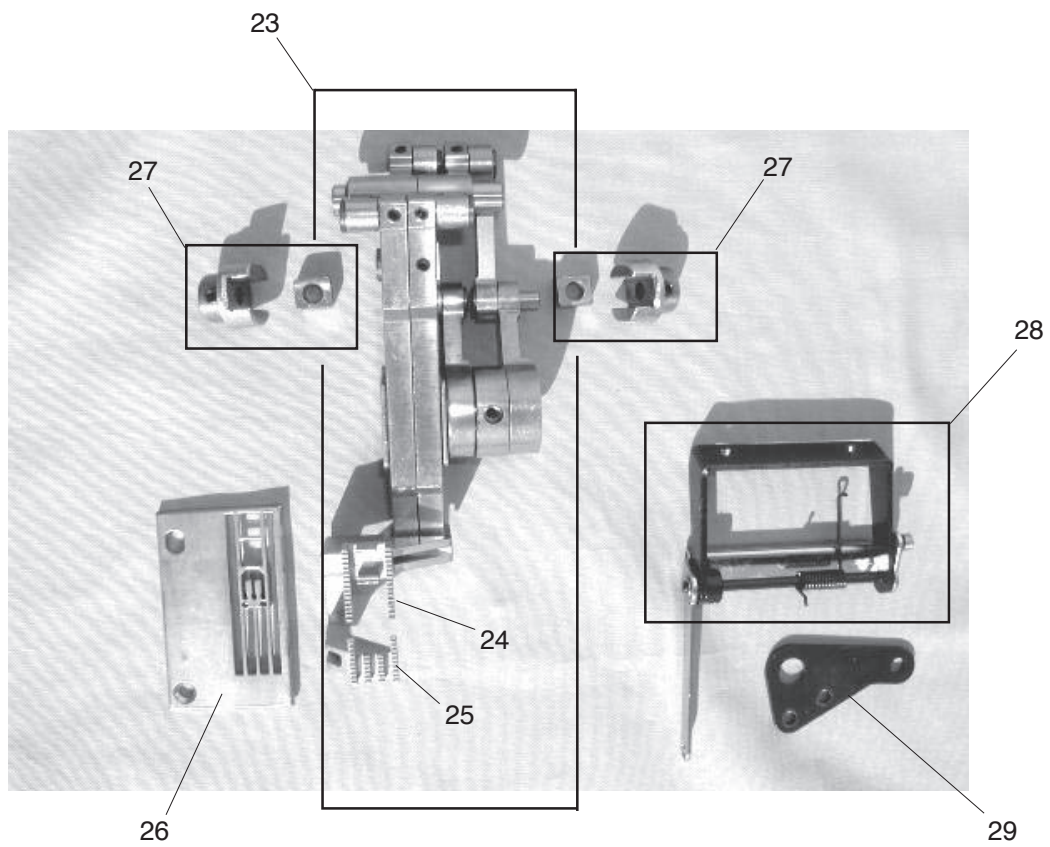

PARTS LIST

PARTS LIST

KEY NO.	PARTS NO.	DESCRIPTION
1	795613007	Looper shaft (unit)
2	795092004	Looper shaft
3	795614008	Looper (unit)
4	792048006	Looper thrust ring
5	795099001	Looper link arm
6	795101007	Looper release knob
7	000101116	Setscrew 3x4
8	000138008	Hexagonal bolt 4x16
9	795612006	Looper crank arm
10	795089008	Looper rocking arm
11	795034008	Looper cam roller
12	795053003	Looper cam roller pin
13	795090002	Looper slider block
14	795088007	Looper rocking shaft
15	624245001	Thrust stopper
16	795132007	Looper spring
17	795085004	Needle guard
18	795093005	Looper arm
19	792048006	Looper shaft ring
20	795135000	Looper rocking spring
21	795127009	Looper crank spring
22	000002909	Snap ring E-7
23	795610004	Main feed base (unit)
24	795060003	Main feed dog
25	795061004	Sub feed dog
26	796601005	Needle plate (unit)
27	785521006	Feed regulator (unit)
28	795609000	Looper thread take-up lever (unit)
29	795073009	Link shaft support base