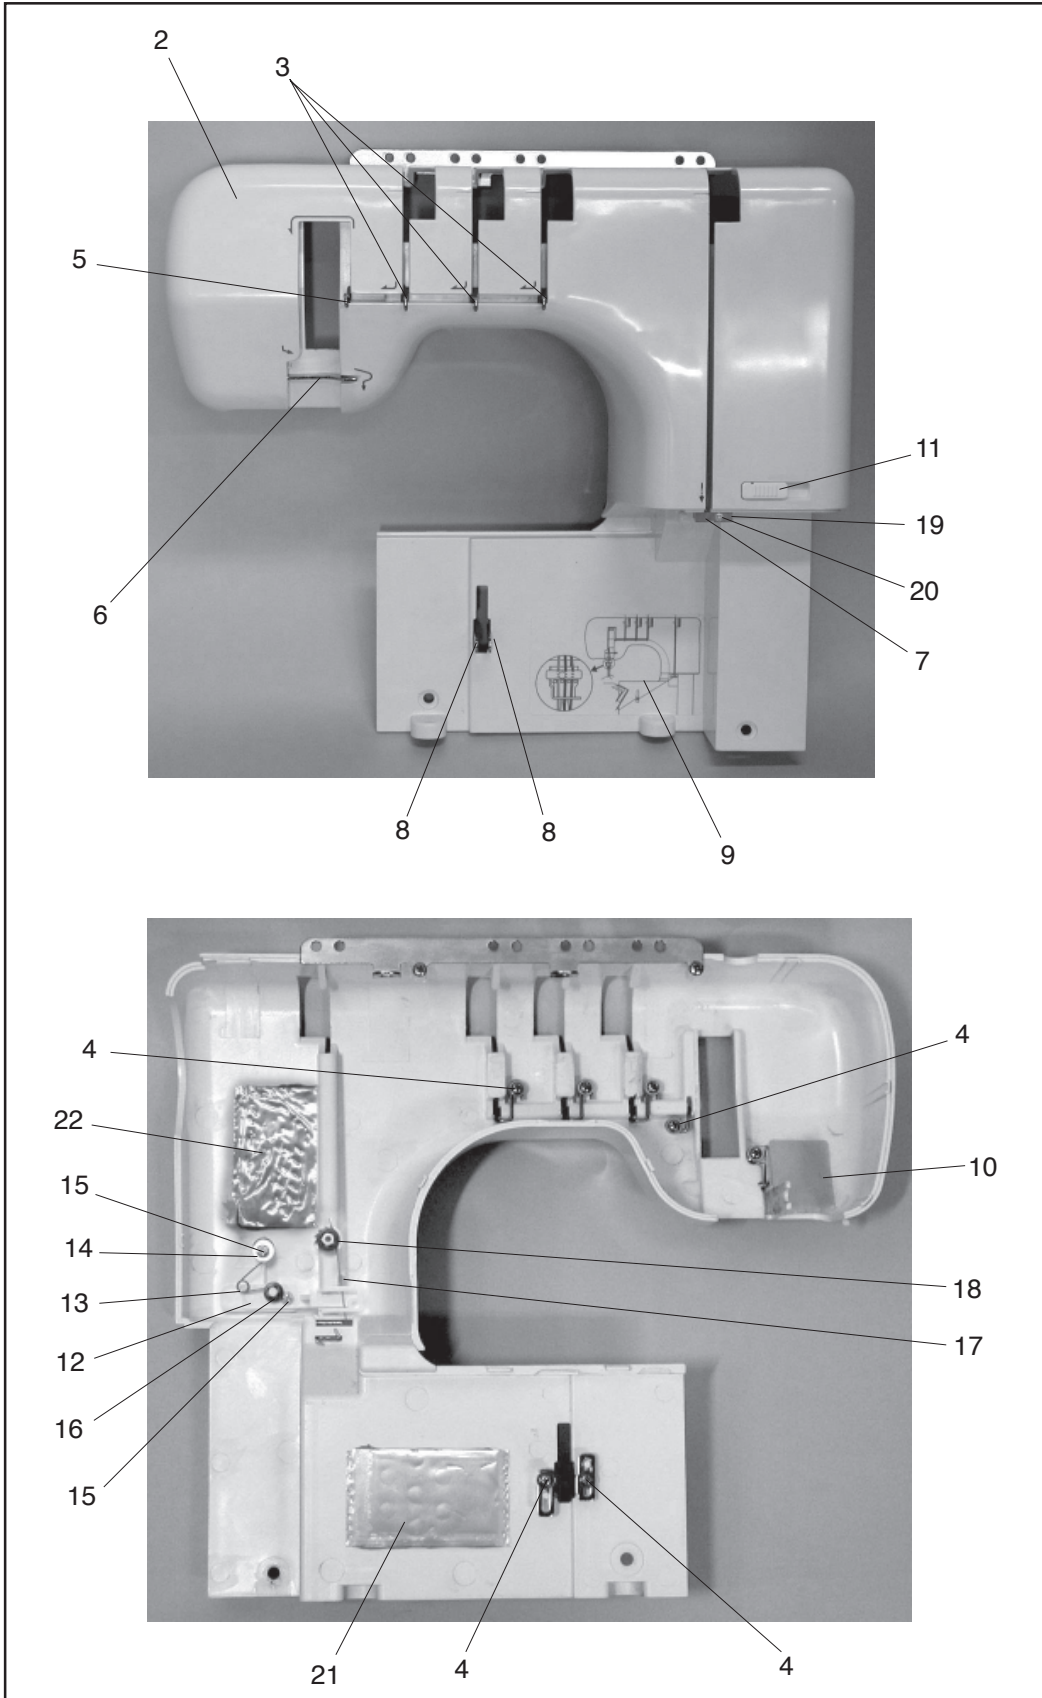

PARTS LIST

1

PARTS LIST

KEY NO.	PARTS NO.	DESCRIPTION
1	796607104	Front cover (unit)
2	795039900	Front cover
3	795040007	Thread guide (1)
4	000149301	Setscrew 3x8 (B)
5	795041008	Needle thread guide (2)
6	795042009	Needle thread guide (3)
7	795165009	Looper thread guide (1)
8	795045002	Looper thread guide (2)
9	795046106	Thread guide chart
10	724025006	Face cover reflection plate
11	788064108	Looper thread tenstion slider
12	795166000	Converter plate
13	788081008	Spring
14	000070506	Washer
15	000161206	Setscrew 3x10 (B)
16	000014100	Snap ring CS-4
17	795164008	Spring
18	000013903	Snap ring CS-5
19	795167001	Spring
20	820374004	Setscrew 2x2.3
21	795143403	Vibration absorber 4
22	795143300	Vibration absorber 3