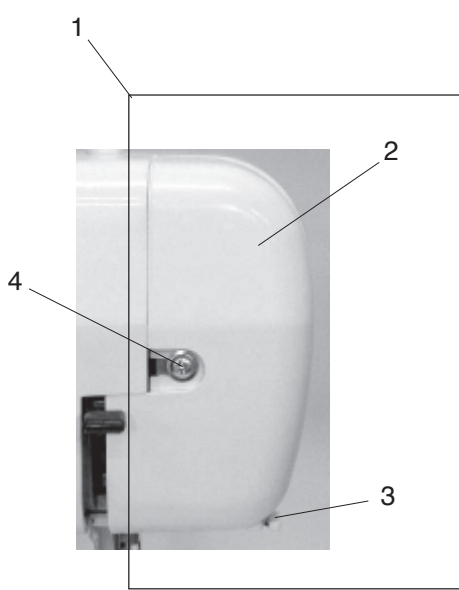

PARTS LIST

NECCHI 444

NECCHI C4

PARTS LIST

PARTS LIST

KEY NO.	PARTS NO.	DESCRIPTION
1	795603107	Face cover (unit)
2	795016004	Face cover
3	840602006	Thread cutter (unit)
4	000115700	Setscrew TP 4x10
5	795601404	Rear cover (unit)
6	795007507	Rear cover
7	795004009	Handle
8	795005000	Handle supporter
9	730015002	Handle shaft
10	000120203	Setscrew 3x8 (B)
11	795602276	Looper cover (unit)
12	795010189	Looper cover
13	795102008	Attachement set plate
14	000120203	Setscrew 3x8 (B)
15	795011009	Looper cover supporter
16	795013001	Looper cover shaft
17	795150001	Looper cover spring
18	000002105	Snap ring E-3
19	795171008	Stitch chart
20	789606008	Spool stand (unit)
21	777011003	Spool stand
22	784223105	Spool holder
23	789607009	Thread guide bar (unit)
24	000115700	Setscrew TP 4x10
25	000114802	Setscrew TP 4x12

PREFISSO "J"

PARTS LIST

PARTS LIST

KEY NO.	PARTS NO.	DESCRIPTION
1	795631001	Free-arm cover (unit)
2	000081005	Setscrew 4x8
3	795114508	Belt cover
4	795112001	Base plate
5	605074008	Rubber foot
6	000119106	Setscrew TP 4x10
7	000198305	Setscrew 4x10 (B)
8	795634004	Adjusting screw (unit)
9	000115607	Setscrew TP 4x8
10	000234603	Setscrew 4x10
11	000103510	Setscrew 4x10
12	795009004	Extension table

PREFISSO "J"

PARTS LIST

1

PARTS LIST

KEY NO.	PARTS NO.	DESCRIPTION
1	796607104	Front cover (unit)
2	795039900	Front cover
3	795040007	Thread guide (1)
4	000149301	Setscrew 3x8 (B)
5	795041008	Needle thread guide (2)
6	795042009	Needle thread guide (3)
7	795165009	Looper thread guide (1)
8	795045002	Looper thread guide (2)
9	795046106	Thread guide chart
10	724025006	Face cover reflection plate
11	788064108	Looper thread tenstion slider
12	795166000	Converter plate
13	788081008	Spring
14	000070506	Washer
15	000161206	Setscrew 3x10 (B)
16	000014100	Snap ring CS-4
17	795164008	Spring
18	000013903	Snap ring CS-5
19	795167001	Spring
20	820374004	Setscrew 2x2.3
21	795143403	Vibration absorber 4
22	795143300	Vibration absorber 3