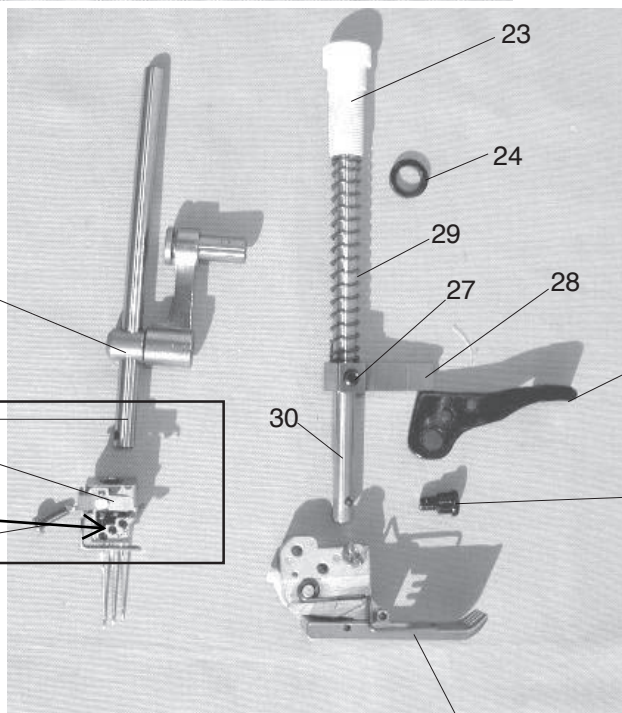

PARTS LIST

1

11

Vite morsetto ago
J795138003

PARTS LIST

KEY NO.	PARTS NO.	DESCRIPTION
1	796606309	Thread tension set plate (unit)
2	795104000	Thread tension set plate
3	795502024	Needle thread tension (L) (unit)
4	796503028	Needle thread tension (C) (unit)
5	795503025	Needle thread tension (R) (unit)
6	795504026	Looper thread tension (unit)
7	000101404	Setscrew 4x6
8	795615009	Thread tension release lever
9	795108004	Thread releasing shaft
10	795110009	Cam
11	795605006	Thread take-up lever cover (unit)
12	795043000	Thread take-up lever cover
13	795121003	Thread take-up lever
14	000097406	Setscrew 3x3
15	795604005	Needle thread take-up lever (unit)
16	795026007	Needle thread take-up lever
17	795123005	Cam follower
18	000001207	Snap ring E-2.5
19	796602006	Needle bar (unit)
20	796603007	Needle clamp (unit)
21	795018006	Needle bar
22	000080428	Setscrew 3x10
23	795030004	Pressure adjusting screw
24	102061008	Washer
25	810431009	Hinge screw
26	650032015	Presser foot lifter
27	000111304	Hexagonal socket screw 5x5
28	724118007	Presser bar bracket
29	795029000	Presser bar spring
30	784029006	Presser bar
31	796501004	Presser foot (unit)
32	795024005	Needle bar connecting stud
33	795629006	Take-up lever supporter pin