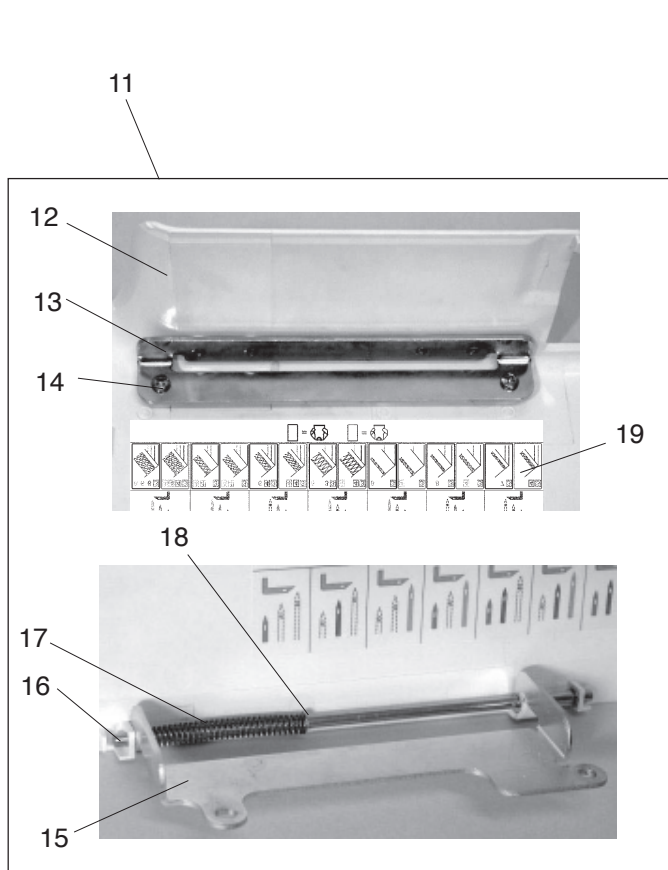

PARTS LIST

NECCHI 444

NECCHI C4

PARTS LIST

PARTS LIST

KEY NO.	PARTS NO.	DESCRIPTION
1	795603107	Face cover (unit)
2	795016004	Face cover
3	840602006	Thread cutter (unit)
4	000115700	Setscrew TP 4x10
5	795601404	Rear cover (unit)
6	795007507	Rear cover
7	795004009	Handle
8	795005000	Handle supporter
9	730015002	Handle shaft
10	000120203	Setscrew 3x8 (B)
11	795602276	Looper cover (unit)
12	795010189	Looper cover
13	795102008	Attachement set plate
14	000120203	Setscrew 3x8 (B)
15	795011009	Looper cover supporter
16	795013001	Looper cover shaft
17	795150001	Looper cover spring
18	000002105	Snap ring E-3
19	795171008	Stitch chart
20	789606008	Spool stand (unit)
21	777011003	Spool stand
22	784223105	Spool holder
23	789607009	Thread guide bar (unit)
24	000115700	Setscrew TP 4x10
25	000114802	Setscrew TP 4x12

PREFISSO "J"

PARTS LIST

PARTS LIST

KEY NO.	PARTS NO.	DESCRIPTION
1	795631001	Free-arm cover (unit)
2	000081005	Setscrew 4x8
3	795114508	Belt cover
4	795112001	Base plate
5	605074008	Rubber foot
6	000119106	Setscrew TP 4x10
7	000198305	Setscrew 4x10 (B)
8	795634004	Adjusting screw (unit)
9	000115607	Setscrew TP 4x8
10	000234603	Setscrew 4x10
11	000103510	Setscrew 4x10
12	795009004	Extension table

PARTS LIST

PARTS LIST

KEY NO.	PARTS NO.	DESCRIPTION
1	795611500	Feed adjuster bracket (unit)
2	795087143	Differential feed dial
3	795087165	Stitch length dial
4	794099008	Dial cap
5	787259006	Spring
6	785224006	Adjusting screw
7	000160102	Adjustable nut 4
8	787263003	Spring
9	000081119	Setscrew 4x6
10	652056000	Adjusting screw
11	795076002	Lower shaft base
12	795074000	Sub feed convert arm shaft
13	795077003	Sub feed link arm shaft
14	794053000	Sub feed link arm