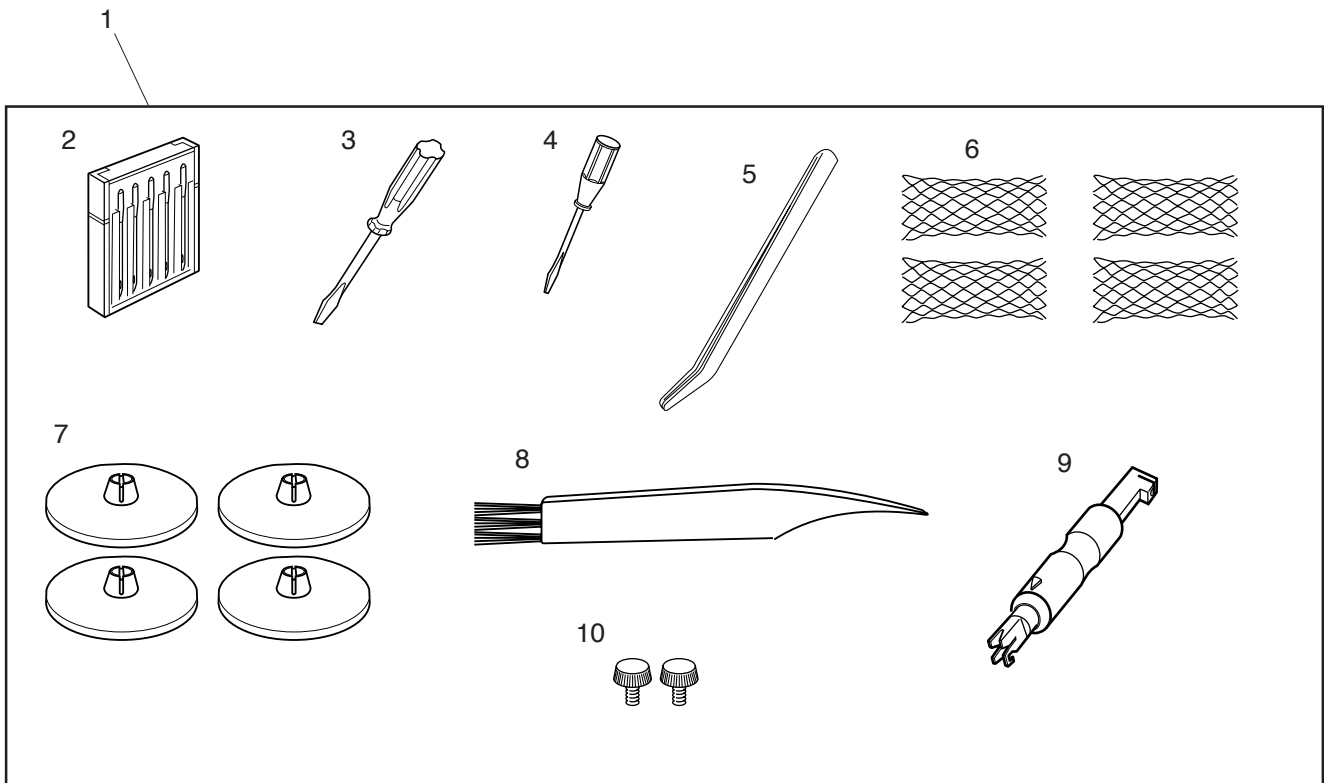

PARTS LIST

PARTS LIST

KEY NO.	PARTS NO.	DESCRIPTION
1	796870100	Standard accessories (unit)
2	795802005	Assorted needle set
3	784810002	Screwdriver
4	792030005	Small screwdriver
5	624801001	Tweezers
6	624806006	Net
7	822020503	Spool cap
8	802424004	Lint brush
9	200254502	Needle threader
10	200217134	Thumbscrew (for optional attachment)
11	366401400	Accessory box
12	C-2060-1	Foot control
13	796800268	Instruction book

PREFISSO "J"