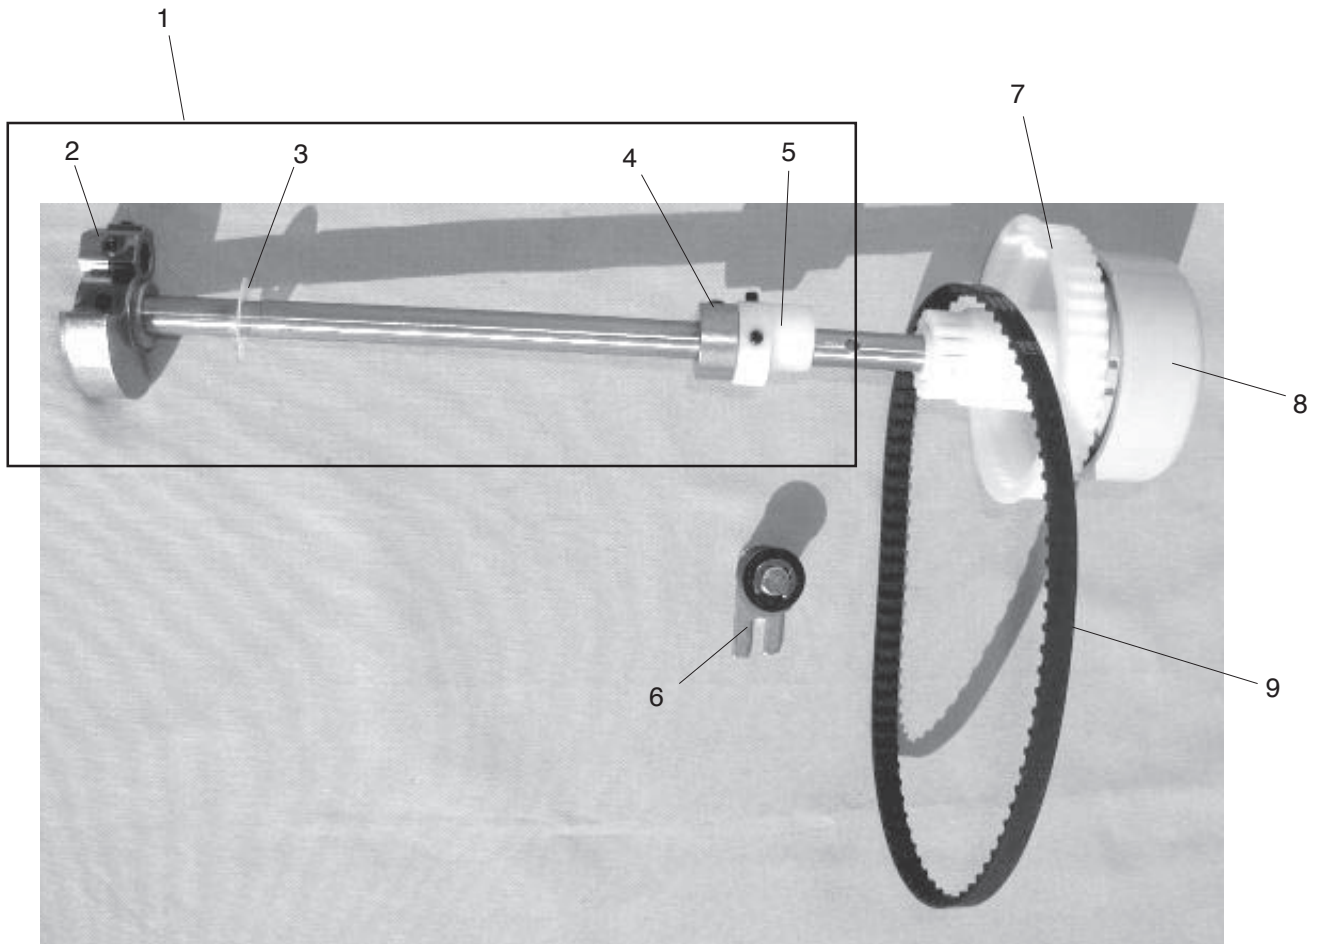

PARTS LIST

PARTS LIST

KEY NO.	PARTS NO.	DESCRIPTION
1	795606007	Upper shaft (unit)
2	795048005	Needle bar crank
3	000038605	Washer
4	639095000	Ring
5	795125007	Needle thread take-up lever cam
6	795607008	Idler (unit)
7	795632013	Belt wheel (unit)
8	846081104	Handwheel
9	795050000	Timing belt
10	795608009	Lower shaft (unit)
11	795051001	Lower shaft
12	724030004	Lower shaft timing gear (unit)
13	619006002	Upper shaft ring
14	795057007	Looper take-up lever cam
15	795628005	Looper rocking cam (unit)
16	795055005	Looper cam
17	795056006	Looper rod
18	795134009	Screw
19	000038605	Washer

PREFISSO "J"

PREFISSO "J"