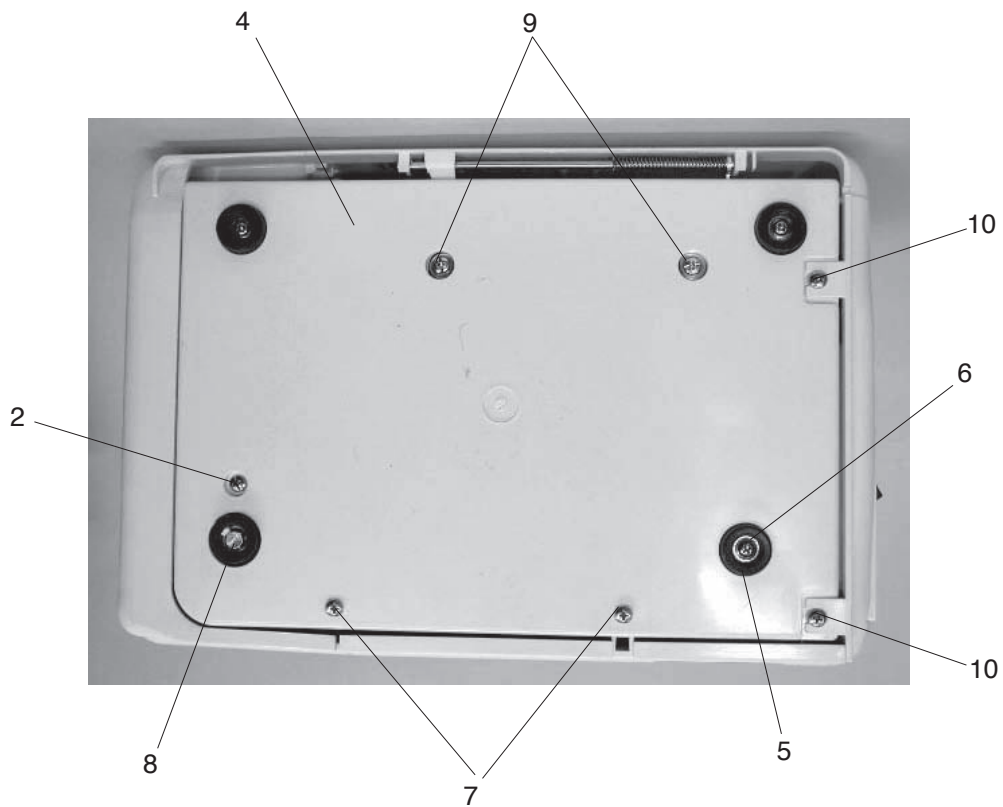

PARTS LIST

NECCHI 444

NECCHI C4

PARTS LIST

PARTS LIST

KEY NO.	PARTS NO.	DESCRIPTION
1	795603107	Face cover (unit)
2	795016004	Face cover
3	840602006	Thread cutter (unit)
4	000115700	Setscrew TP 4x10
5	795601404	Rear cover (unit)
6	795007507	Rear cover
7	795004009	Handle
8	795005000	Handle supporter
9	730015002	Handle shaft
10	000120203	Setscrew 3x8 (B)
11	795602276	Looper cover (unit)
12	795010189	Looper cover
13	795102008	Attachement set plate
14	000120203	Setscrew 3x8 (B)
15	795011009	Looper cover supporter
16	795013001	Looper cover shaft
17	795150001	Looper cover spring
18	000002105	Snap ring E-3
19	795171008	Stitch chart
20	789606008	Spool stand (unit)
21	777011003	Spool stand
22	784223105	Spool holder
23	789607009	Thread guide bar (unit)
24	000115700	Setscrew TP 4x10
25	000114802	Setscrew TP 4x12

PREFISSO "J"

PARTS LIST

PARTS LIST

KEY NO.	PARTS NO.	DESCRIPTION
1	795631001	Free-arm cover (unit)
2	000081005	Setscrew 4x8
3	795114508	Belt cover
4	795112001	Base plate
5	605074008	Rubber foot
6	000119106	Setscrew TP 4x10
7	000198305	Setscrew 4x10 (B)
8	795634004	Adjusting screw (unit)
9	000115607	Setscrew TP 4x8
10	000234603	Setscrew 4x10
11	000103510	Setscrew 4x10
12	795009004	Extension table