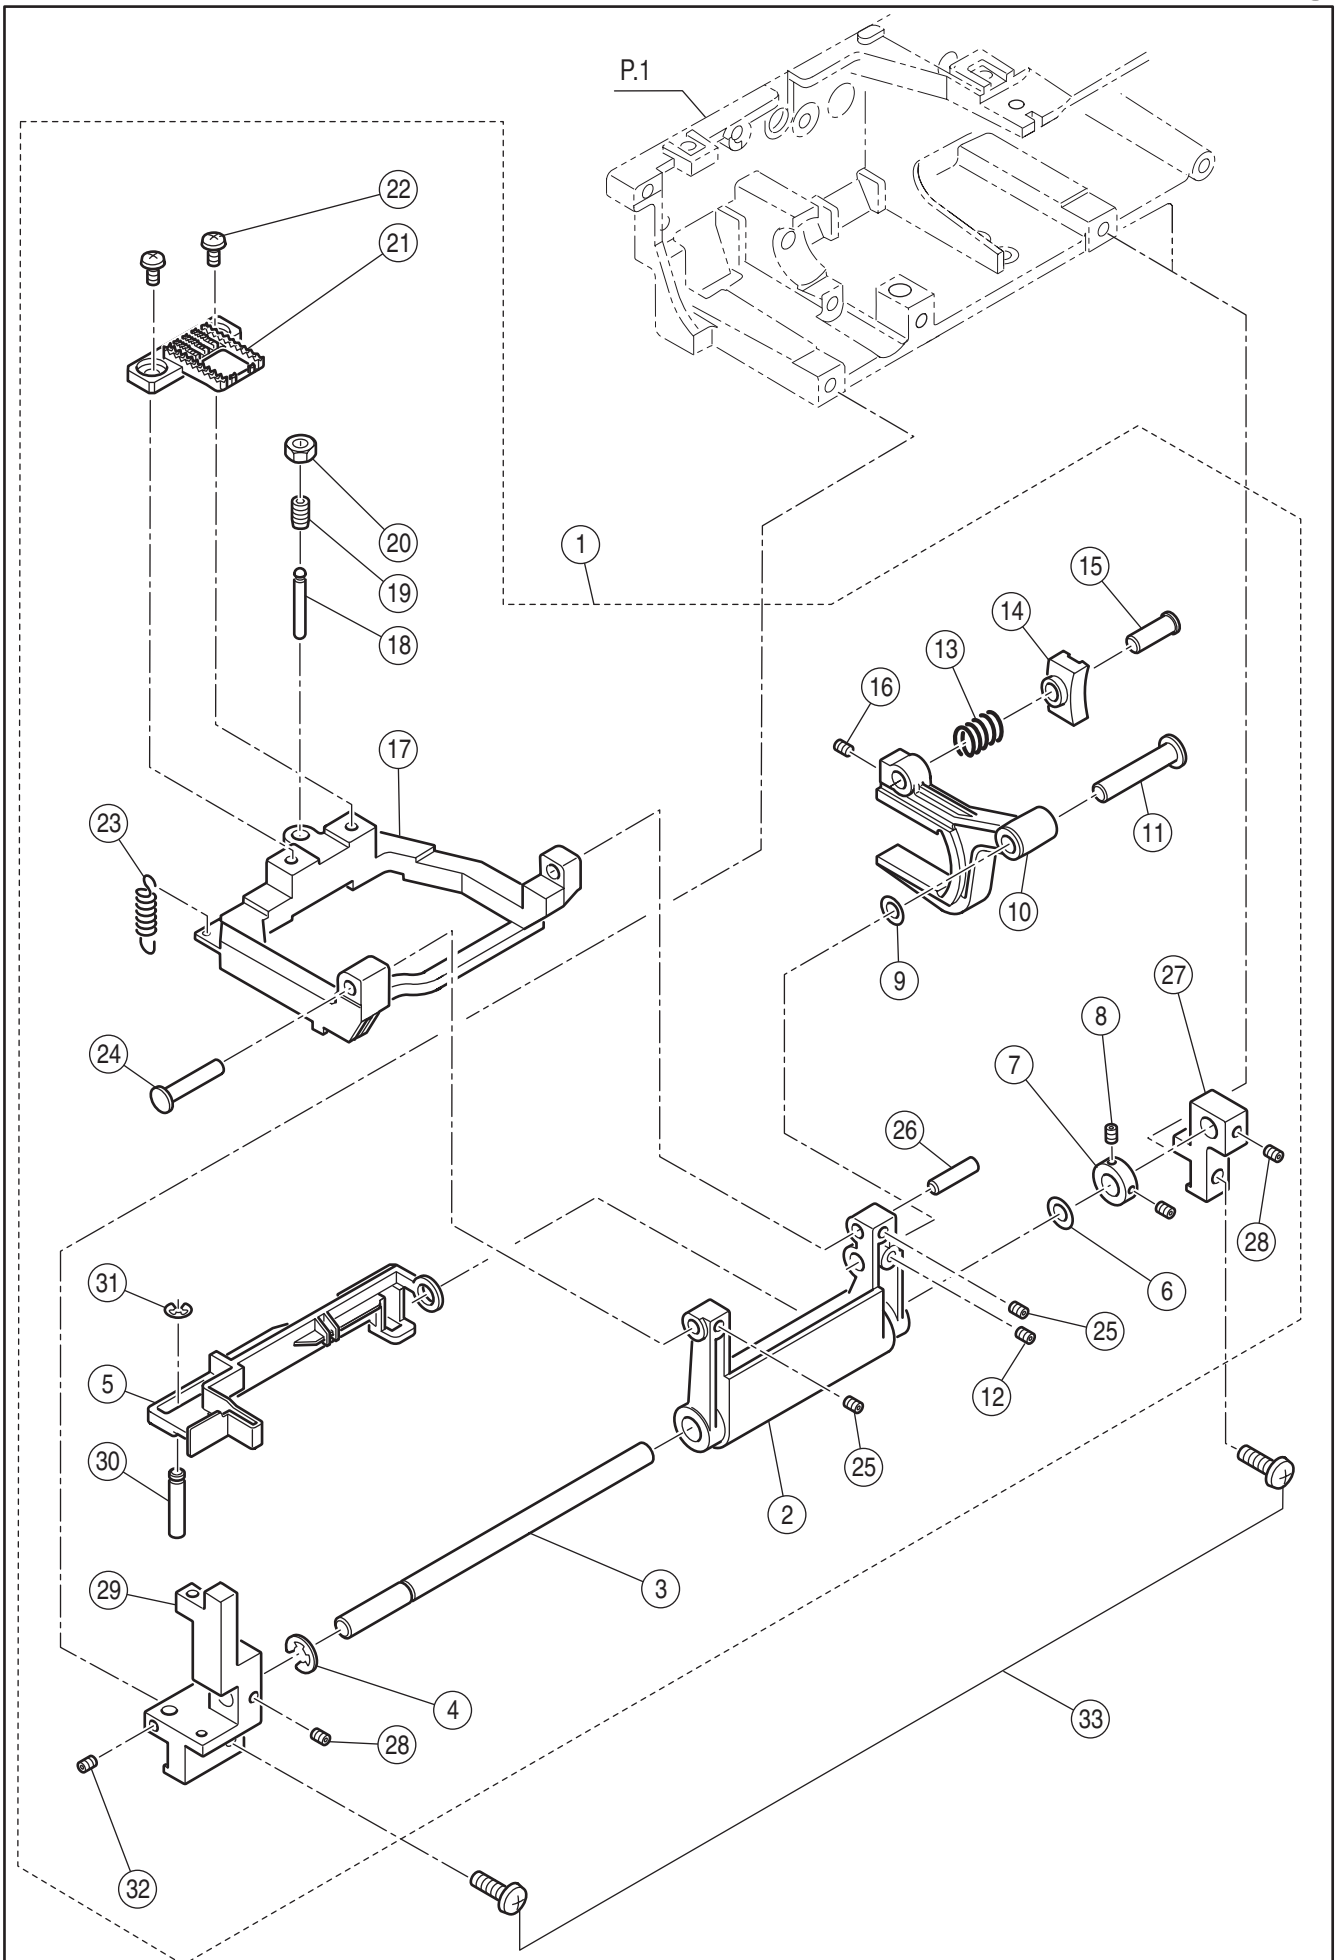

Ref Part

No.	No.	Part Name
1	33822	Feed Shaft Assy.(Incl.2-32)
2	32864-2	Feed Shaft Guide
3	32865	Feed Shaft
4	07492	Snap Ring
5	33811	Drop Feed Lever
6	10995-2	Polyslider
7	33168	Feed Shaft Coller
8	S30842	Set Screw
9	33127	Polyslider
10	32880	Forked Cam Follower
11	30170	Forked Cam Follower Pin
12	S30842	Set Screw
13	32883	Feed Slide Block Spring
14	32882	Feed Slide Block
15	32881	Slide Block Shaft
16	S30842	Set Screw
17	33688	Feed Base
18	33691	Feed Rocking Connecting Rod
19	33689	Set Screw
20	N33690	Adjustable Nut
21	33185	Feed Dog
22	S02868	Set Screw
23	32873	Feed Rocking Cam Follower Spring
24	33193	Feed Base Fulcrum Shaft(Left)
25	S30842	Set Screw
26	33192	Feed Base Fulcrum Shaft (Right)
27	32877	Feed Shaft Follower (Right)
28	S30842	Set Screw
29	32878-2	Feed Shaft Follower (Left)
30	32885	Drop Feed Fulcrum Shaft
31	07221	Snap Ring
32	S30842	Set Screw
33	S12785	Set Screw