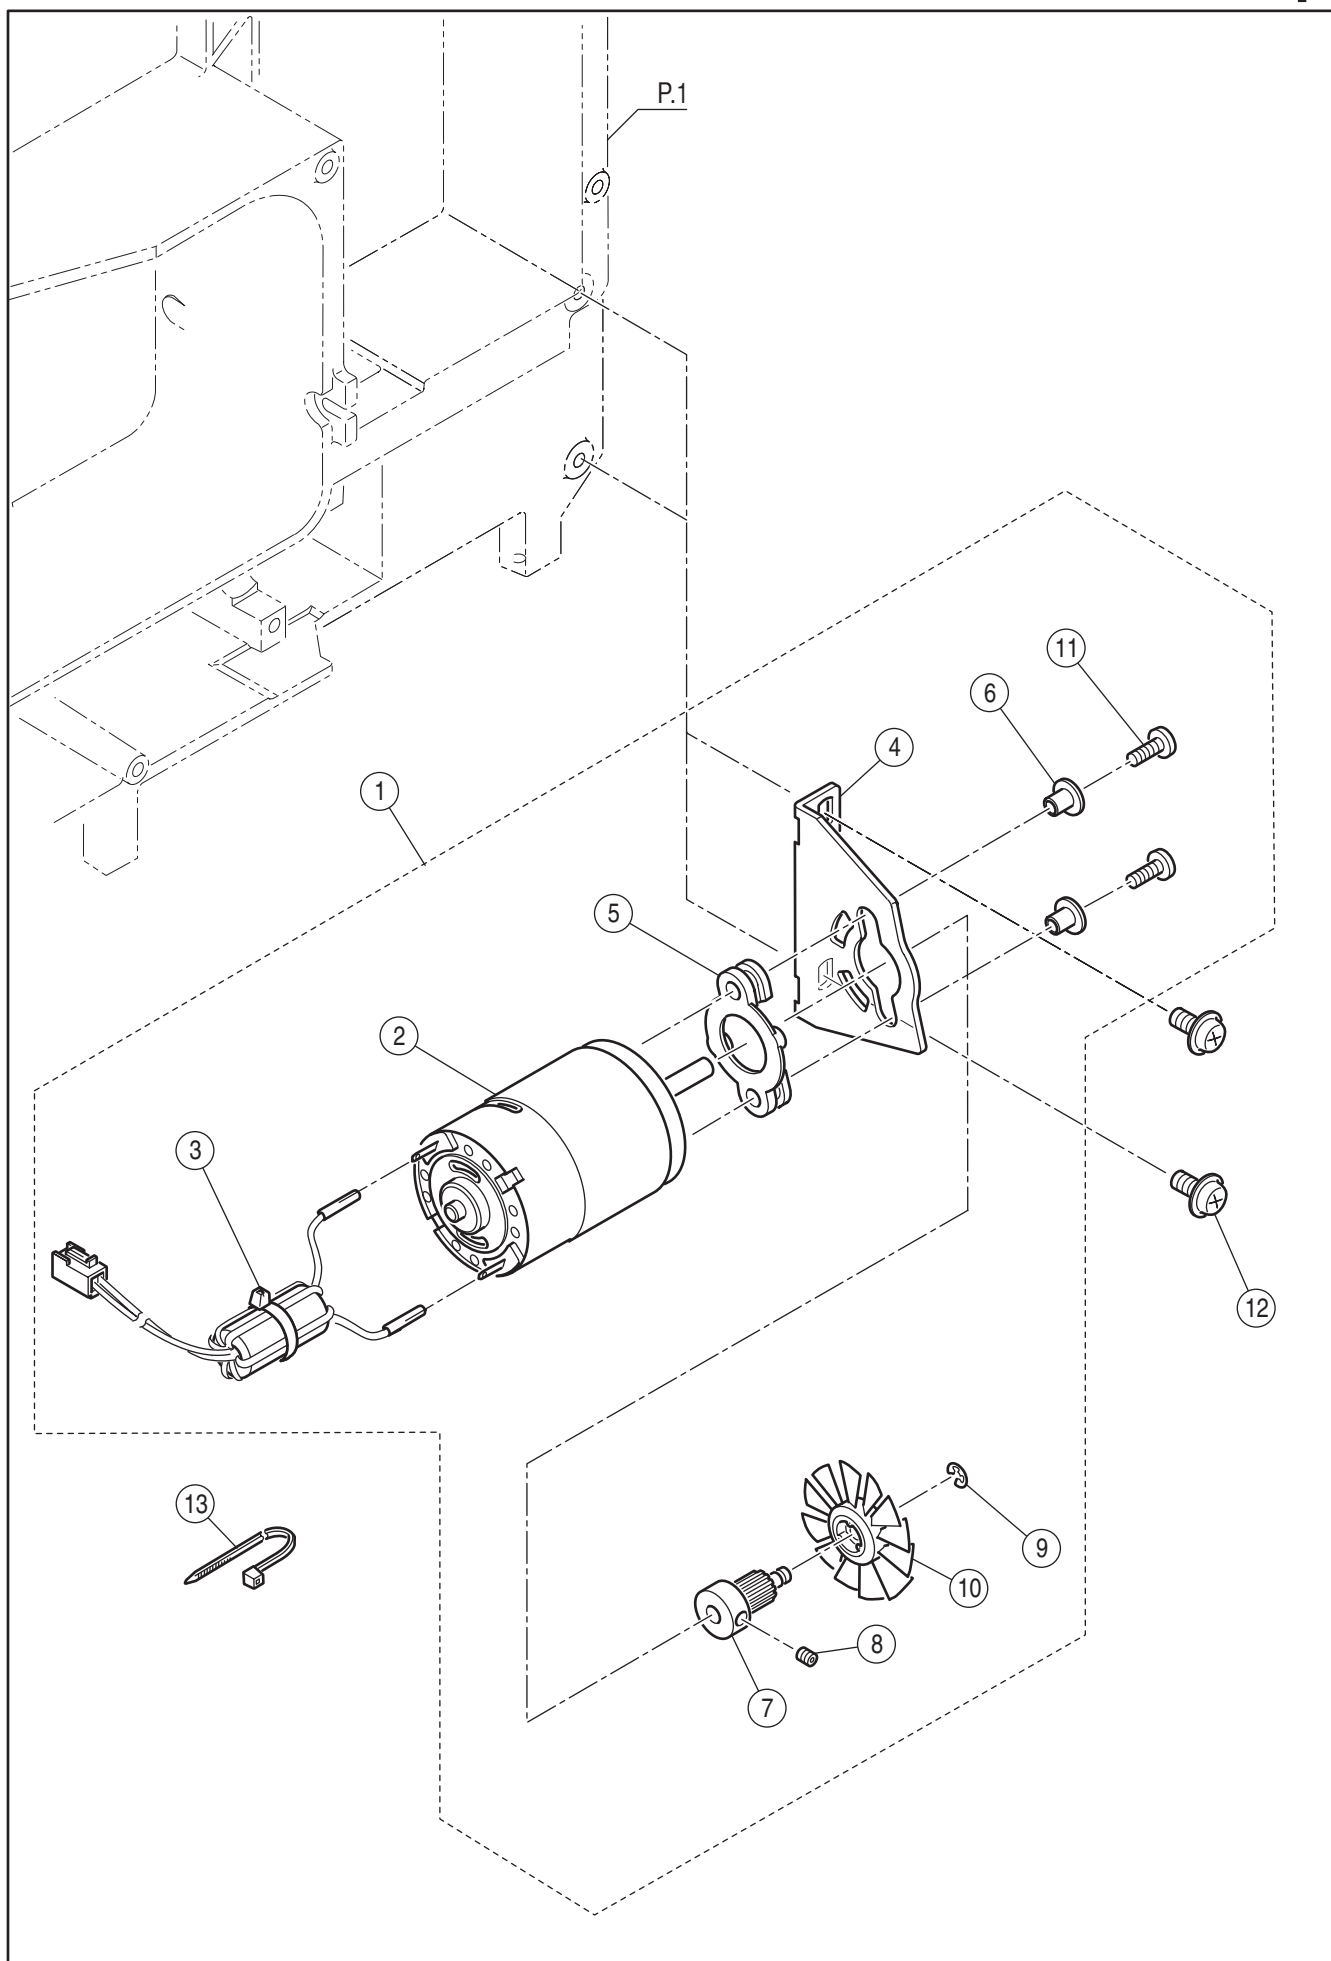

Ref	Part	
No.	No.	Part Name
1	32919	Motor Assy. (Incl.2-11)
2	32920	Motor
3	33136	Harnes Assy.
4	32921	Motor Bracket
5	32922	Rubber Cushion
6	32923	Motor Collar
7	32924	Motor Pulley
8	S12544	Set Screw
9	07221	Snap Ring
10	32925	Motor Fan
11	S02810	Set Screw
12	S02903	Set Screw
13	11380	Cord Band