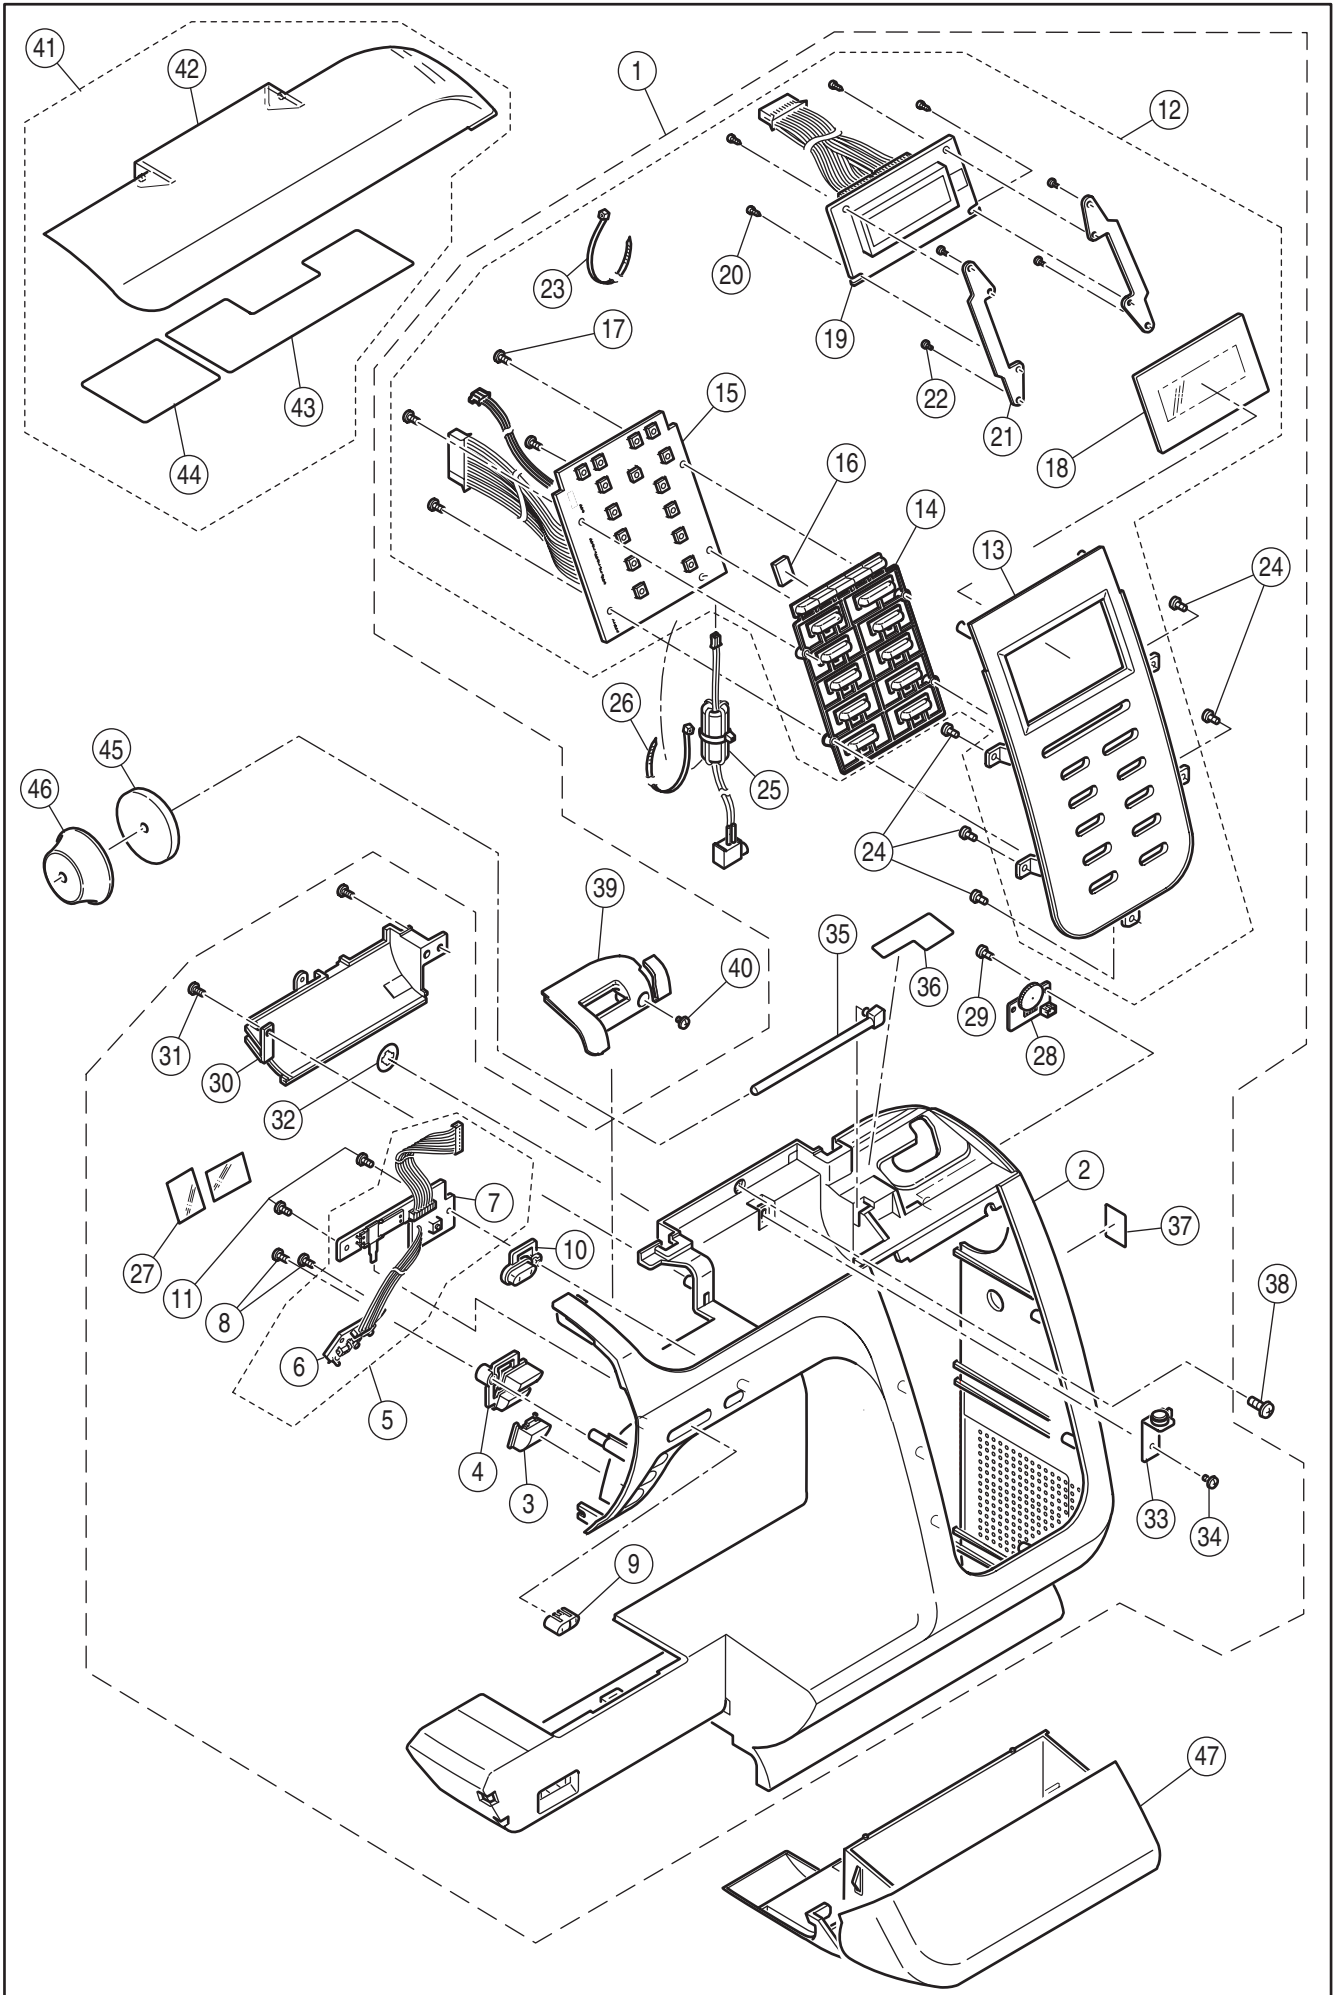

# **SPARE PARTS LIST**

N422E

**MODEL N422E**

Apr.15.2014

HAPPY INDUSTRIAL CORP.

---

---

<b>Ref</b>	<b>Part</b>	
<b>No.</b>	<b>No.</b>	<b>Part Name</b>
1	33855	Machine Frame
2	33131-2	Base Assy.(Incl.3-10)
3	32753	Base
4	32754	Base Cover
5	S61041	Set Screw
6	32755	Rubber Foot (A)
7	32756	Rubber Foot (B)
8	S32757	Rubber Foot Adjusting Screw
9	N91648	Adjustable Lock Nut
10	33323	Guide Plate for Stitch Balance
11	S31293	Set Screw
12	33522	Face Plate Assy. (Incl.13-16)
13	33523	Face Plate
14	31967	Thread Cutter
15	30134	Polyslider
16	N12772	Push Nut
17	S10706	Set Screw
18	32758	Handle Assy. (Incl.19-22)
19	32759	Handle
20	32760	Handle Bracket
21	32761	Handle Fulcrum Pin
22	04993	Snap Ring
23	S31293	Set Screw
24	33126	Rear Cover
25	33089	Terminal Box Assy.
26	S90810	Set Screw
27	33959-5	Electrical Rating Label