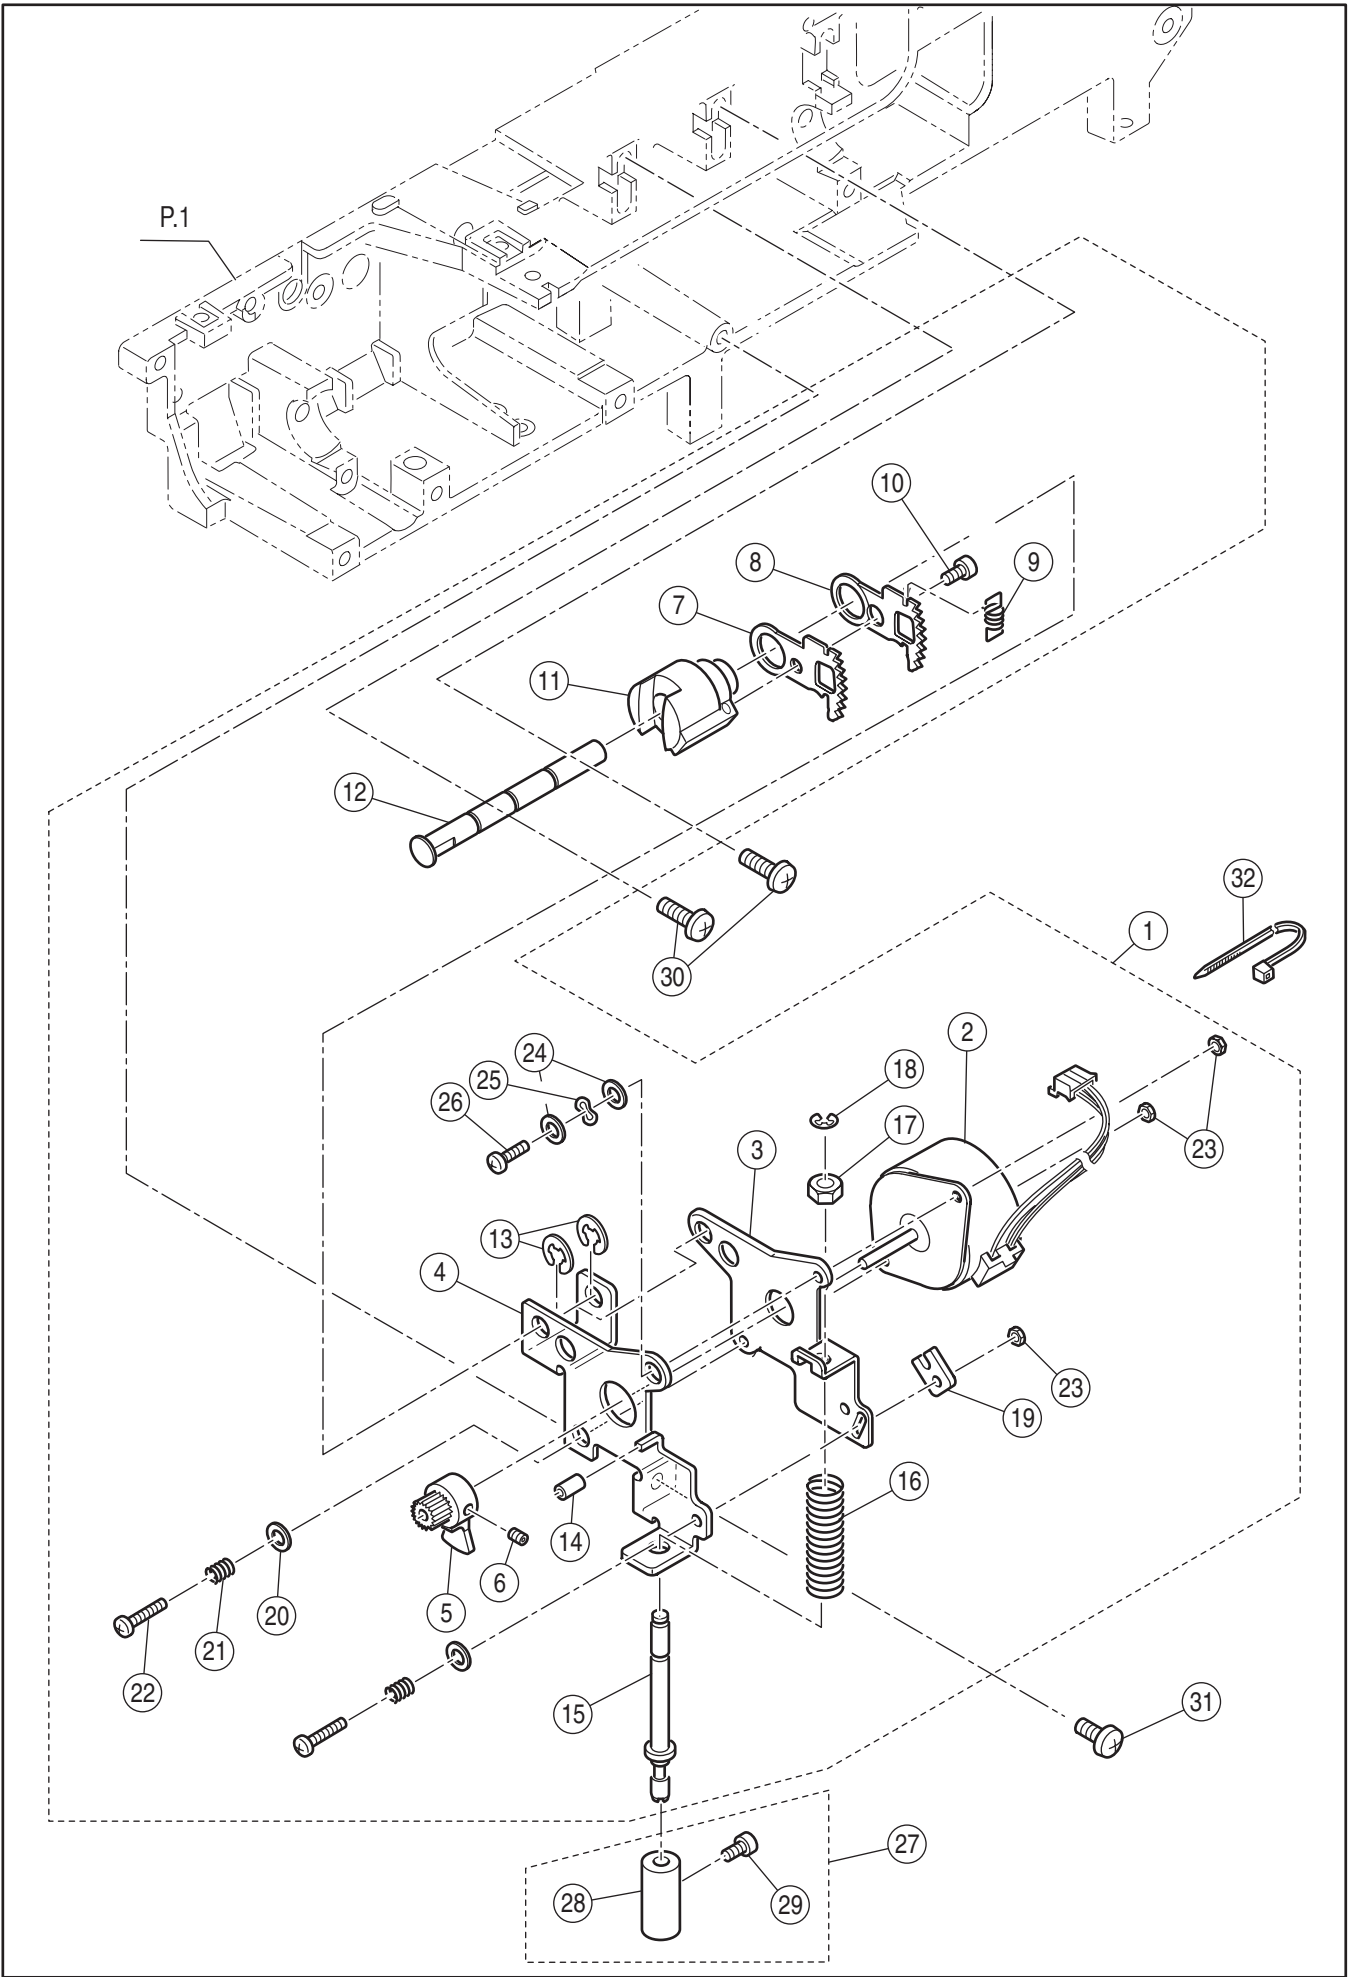

Ref Part		
No.	No.	Part Name
1	33330	F Pulse Motor Assy. (Incl.2-26)
2	32894	F Pulse Motor
3	32901	Adjusting Plate
4	32895	F Pulse Motor Bracket
5	32896	F Pulse Motor Gear
6	S30842	Set Screw
7	33190	Feed Regulator Gear (A)
8	33191	Feed Regulator Gear (B)
9	33187	Feed Regulator Gear Spring
10	S60800	Set Screw
11	32899	Feed Regulator
12	32900	Feed Regulator Shaft
13	07492	Snap Ring
14	32867	Rubber Cushion
15	33319	Forward-Reverse Adjustment Shaft
16	32903	Adjusting Spring
17	N12436	Nut
18	07221	Snap Ring
19	32904	Nut
20	12453	Washer
21	33322	F Pulse Motor Bracket Spring
22	S11431	Set Screw
23	N13189	Nut
24	12453	Washer
25	12487	Wave Washer
26	S11984	Set Screw
27	33455	Fine Adjustment Shaft Assy.(Incl.28-29)
28	33320	Fine Adjustment Shaft
29	S60800	Set Screw
30	S10706	Set Screw
31	S31293	Set Screw
32	11380	Cord Band