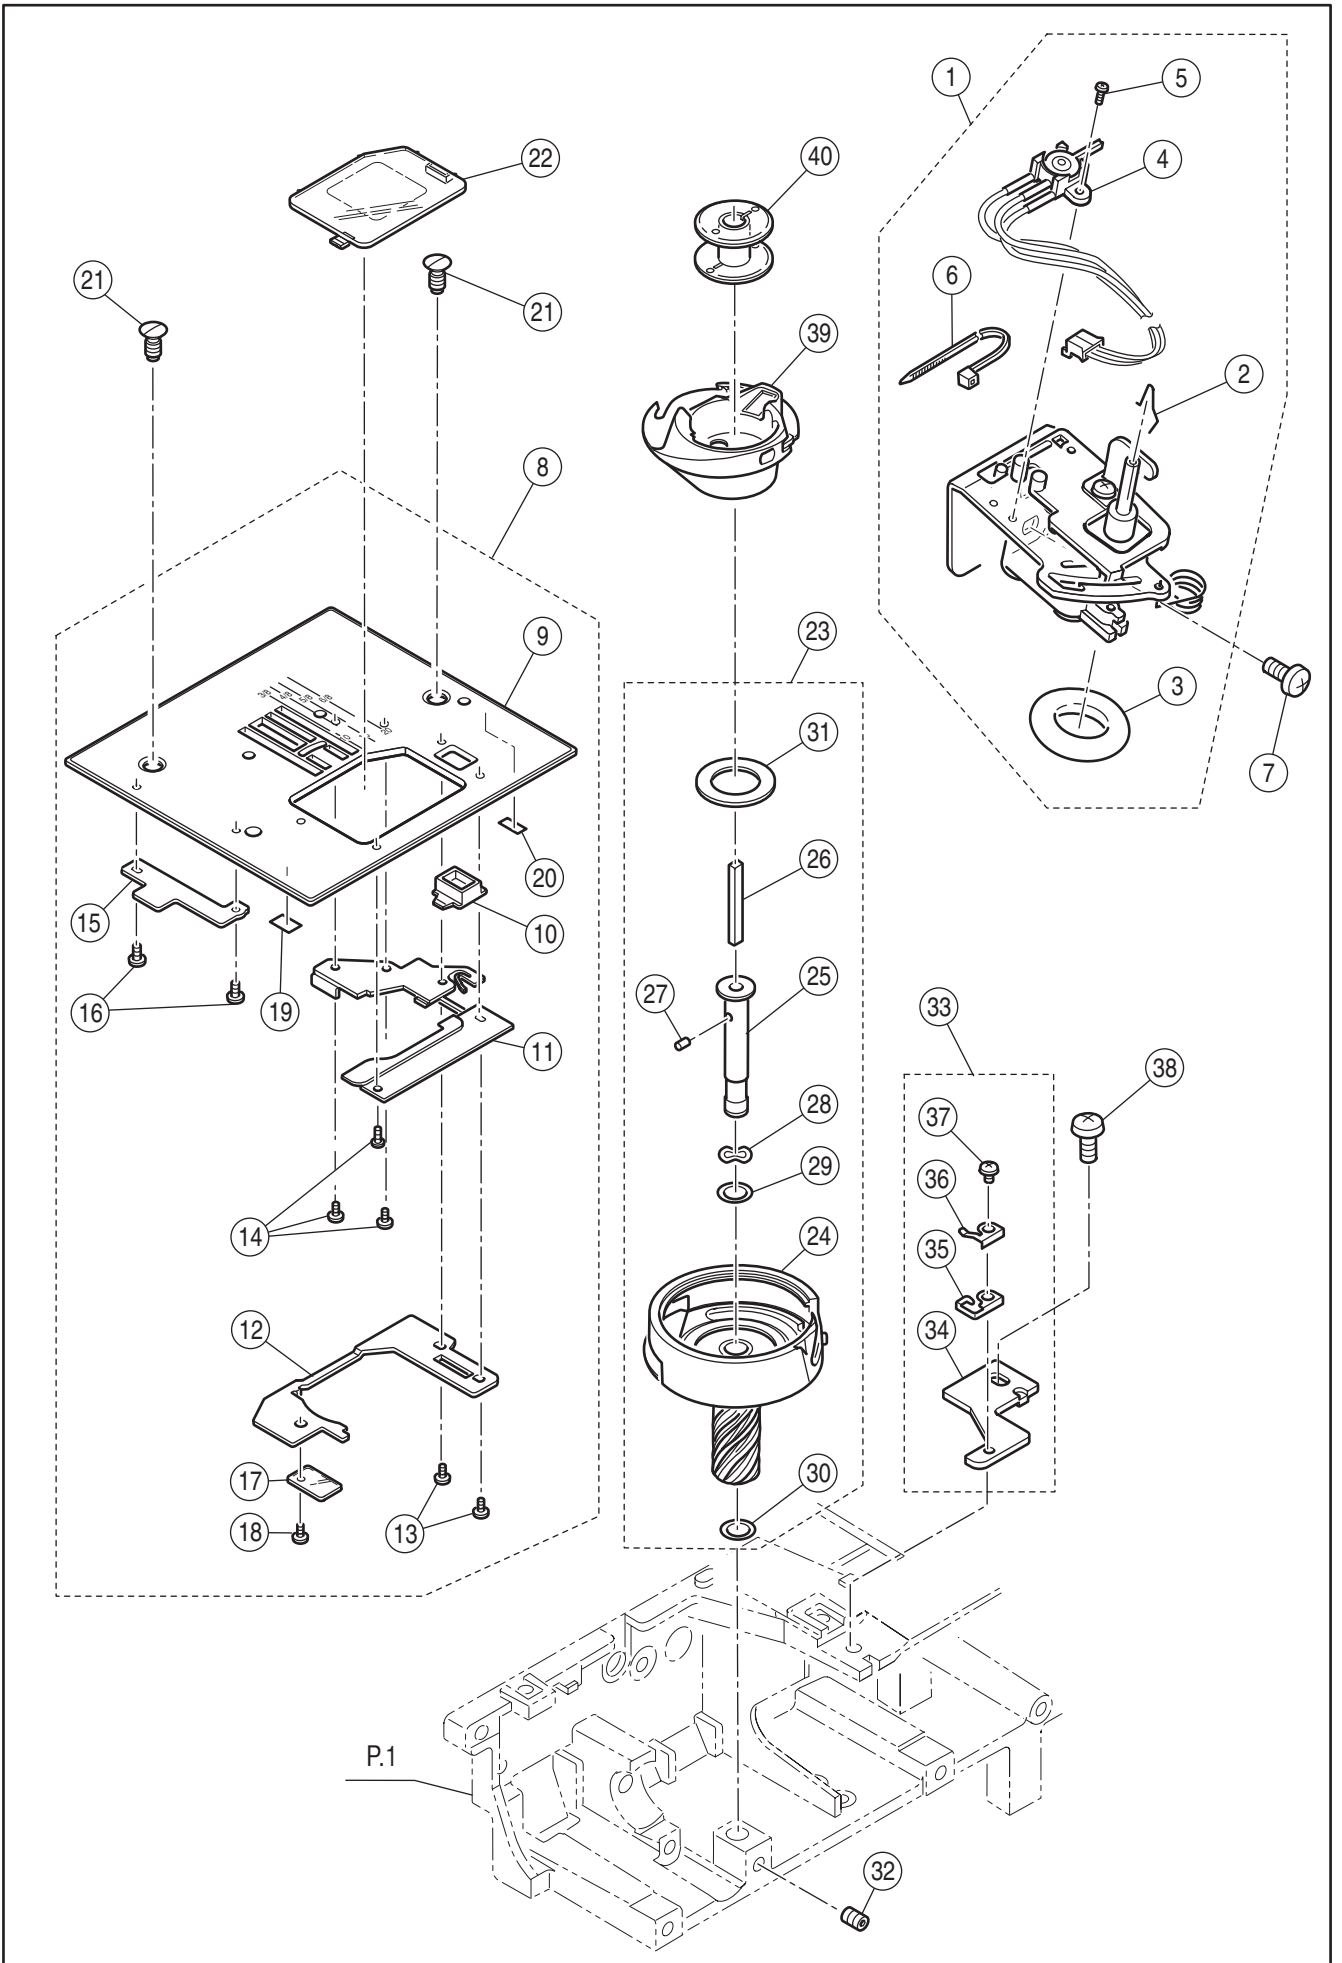

Ref Part		
No.	No.	Part Name
1	32836	Bobbin Winder Assy (Incl.2-6)
2	07414-T	Bobbin Winder Shaft Spring
3	01352	Rubber Ring
4	32842	Bobbin Winder Switch Assy.
5	33441	Set Screw
6	11380	Cord Band
7	S31293	Set Screw
8	32843	Needle Plate Assy.(Incl.9-20)
9	32844	Needle Plate
10	31734	Slide Lever
11	32846	Bobbin Cover Plate Holder
12	32847	Slide Lever Holding Plate
13	S31843	Set Screw
14	S30200	Set Screw
15	32888	Bobbin Holder Stabilize Plate
16	S32534	Set Screw
17	33534	Bobbin Cover Support Plate
18	S30200	Set Screw
19	32879	Rubber Sheet
20	33570	Rubber Sheet
21	S32743	Set Screw
22	32845	Bobbin Cover Plate
23	32744	Hook Race Unit (Incl.24-31)
24	30113	Hook Race Assy.
25	32848	Hook Race Shaft
26	30135	Oil Wick (1)
27	30136	Oil Wick (2)
28	32454	Wave Washer
29	10995	Polyslider
30	10995-3	Polyslider
31	30118	Magnet
32	S90932	Set Screw
33	32849	Bobbin Holder Stopper Assy.(Incl.34-37)
34	32850	Bobbin Holder Stopper Bracket
35	33178	Bobbin Holder Stopper Spring
36	33179	Stop Spring
37	S32227	Set Screw
38	S02891	Set Screw
39	30457	Bobbin Holder Assy.
40	30222	Bobbin