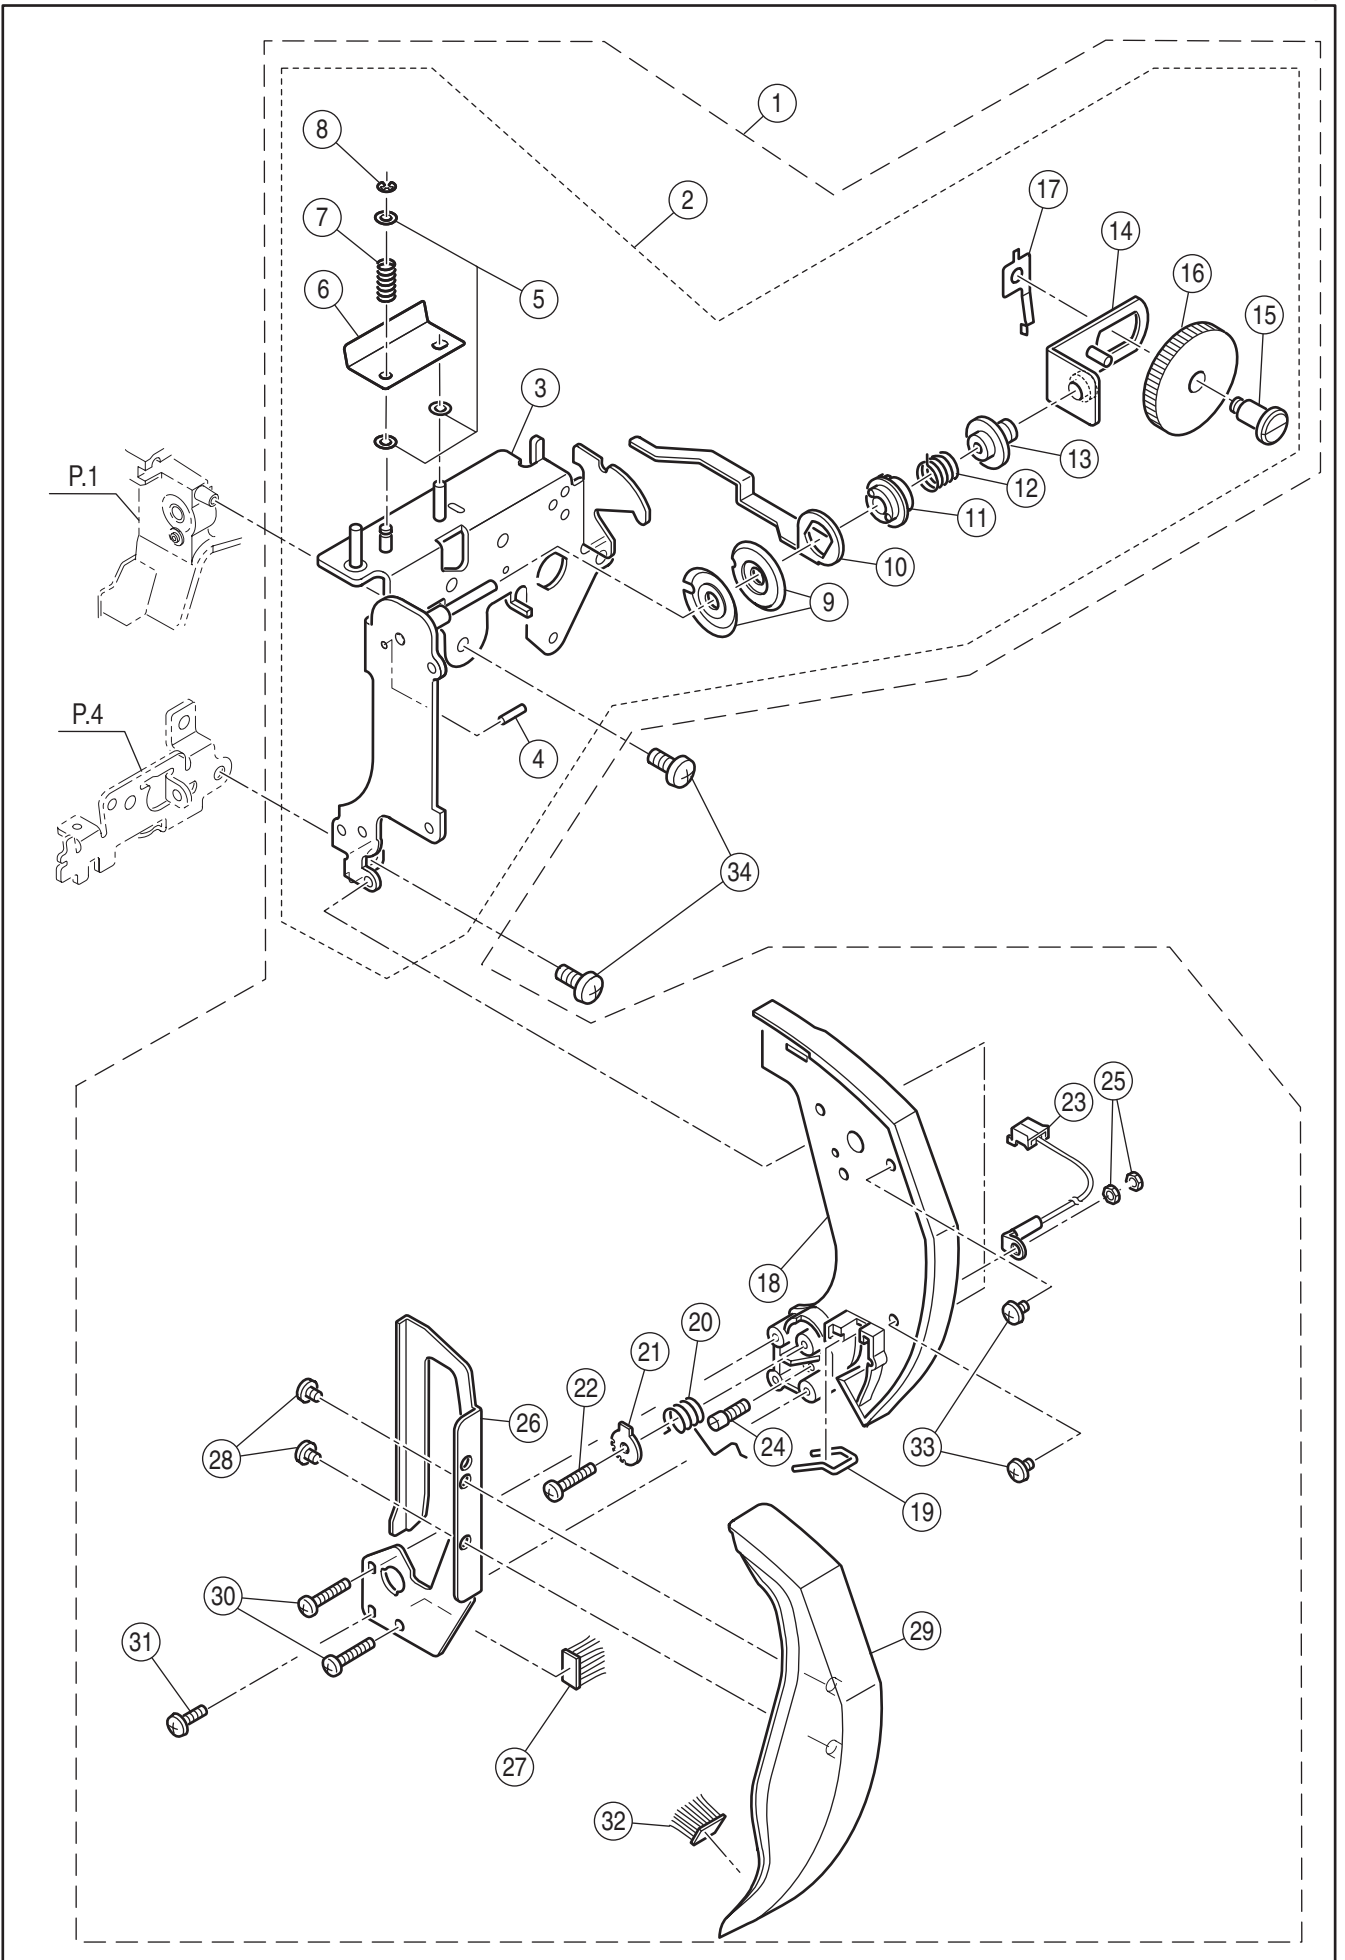

Ref Part		
No.	No.	Part Name
1	34836	Thread Tension Unit (Incl.2-33)
2	32773-2	Thread Tension Assy.(Incl.3-17)
3	33301	Thread Tension Base Assy.
4	30261-1	Spring Pin
5	32944	Polyslider
6	32787	Pre-Tension Plate
7	32788	Pre-Tension Spring
8	60018	Snap Ring
9	30928	Thread Tension Disc
10	32775	Thread Tension Releasing Plate
11	30154	Tension Collar
12	33160	Thread Tension Spring
13	32777	Tension Regulating Screw
14	32776	Thread Tension Plate Assy.
15	32780	Thread Tension Dial Shaft
16	32779-2	Thread Tension Dial
17	32778-2	Thread Tension Dial Spring
18	34575	Thread Guide Cover
19	33278	Thread Guide
20	33335	Thread Check Spring
21	32783	Check Spring Adjust Plate
22	S11431	Set Screw
23	LD232	Thread Check Spring Cord
24	33432	Thread Check Spring Shaft
25	N13189	Nut
26	33277	Take Up Lever Guide Bracket
27	33163	Brush
28	S61043	Set Screw
29	33528	Thread Take Up Lever Cover
30	S11431	Set Screw
31	S30271	Set Screw
32	34295	Brush
33	S12786	Set Screw
34	S02812	Set Screw