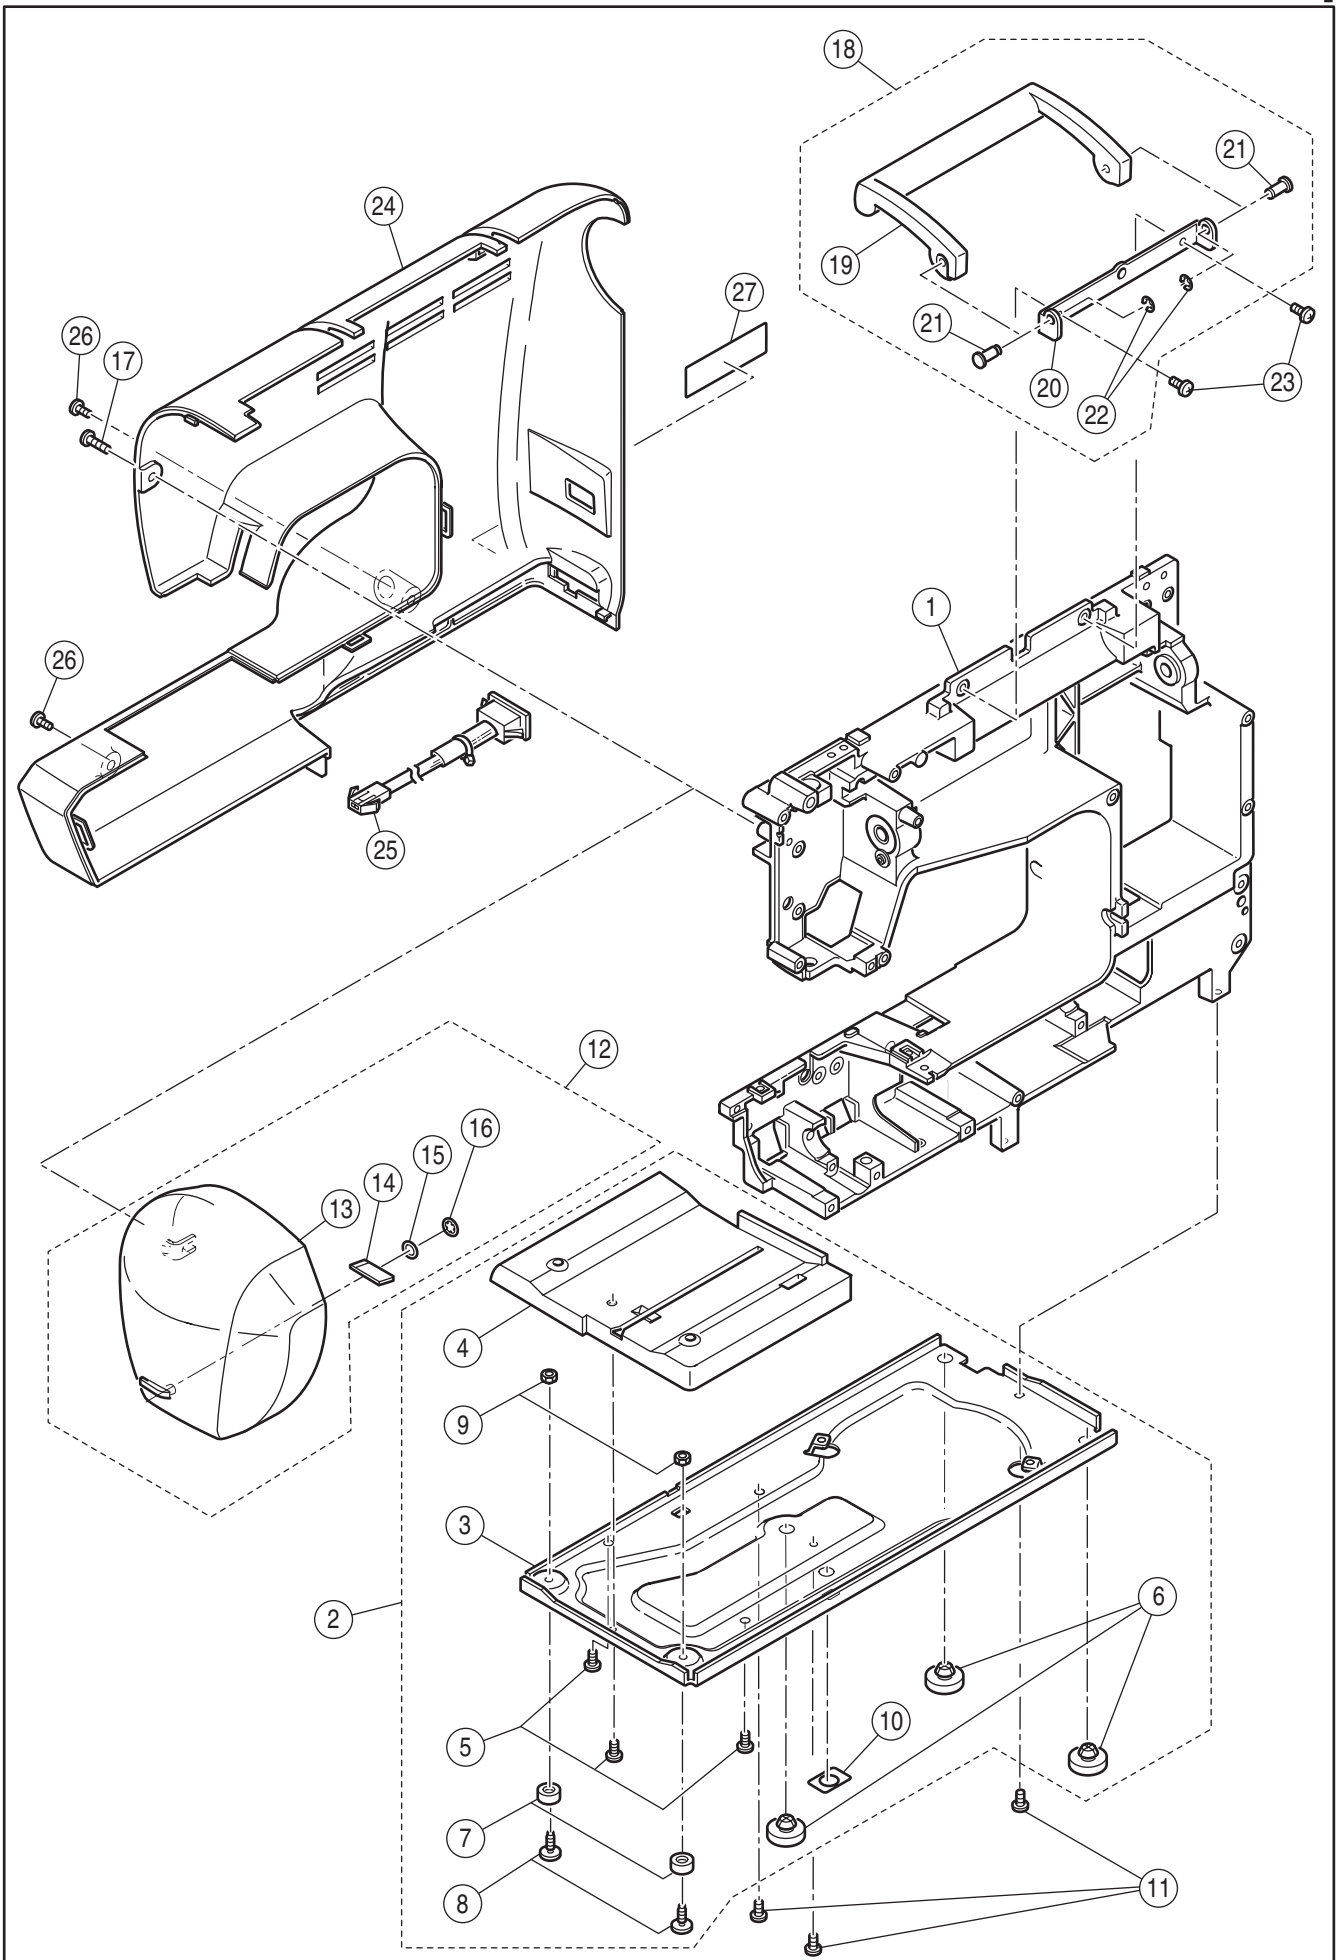

# **SPARE PARTS LIST**

N422E

**MODEL N422E**

Apr.15.2014

HAPPY INDUSTRIAL CORP.

---

---

<b>Ref</b>	<b>Part</b>	
<b>No.</b>	<b>No.</b>	<b>Part Name</b>
1	33855	Machine Frame
2	33131-2	Base Assy.(Incl.3-10)
3	32753	Base
4	32754	Base Cover
5	S61041	Set Screw
6	32755	Rubber Foot (A)
7	32756	Rubber Foot (B)
8	S32757	Rubber Foot Adjusting Screw
9	N91648	Adjustable Lock Nut
10	33323	Guide Plate for Stitch Balance
11	S31293	Set Screw
12	33522	Face Plate Assy. (Incl.13-16)
13	33523	Face Plate
14	31967	Thread Cutter
15	30134	Polyslider
16	N12772	Push Nut
17	S10706	Set Screw
18	32758	Handle Assy. (Incl.19-22)
19	32759	Handle
20	32760	Handle Bracket
21	32761	Handle Fulcrum Pin
22	04993	Snap Ring
23	S31293	Set Screw
24	33126	Rear Cover
25	33089	Terminal Box Assy.
26	S90810	Set Screw
27	33959-5	Electrical Rating Label