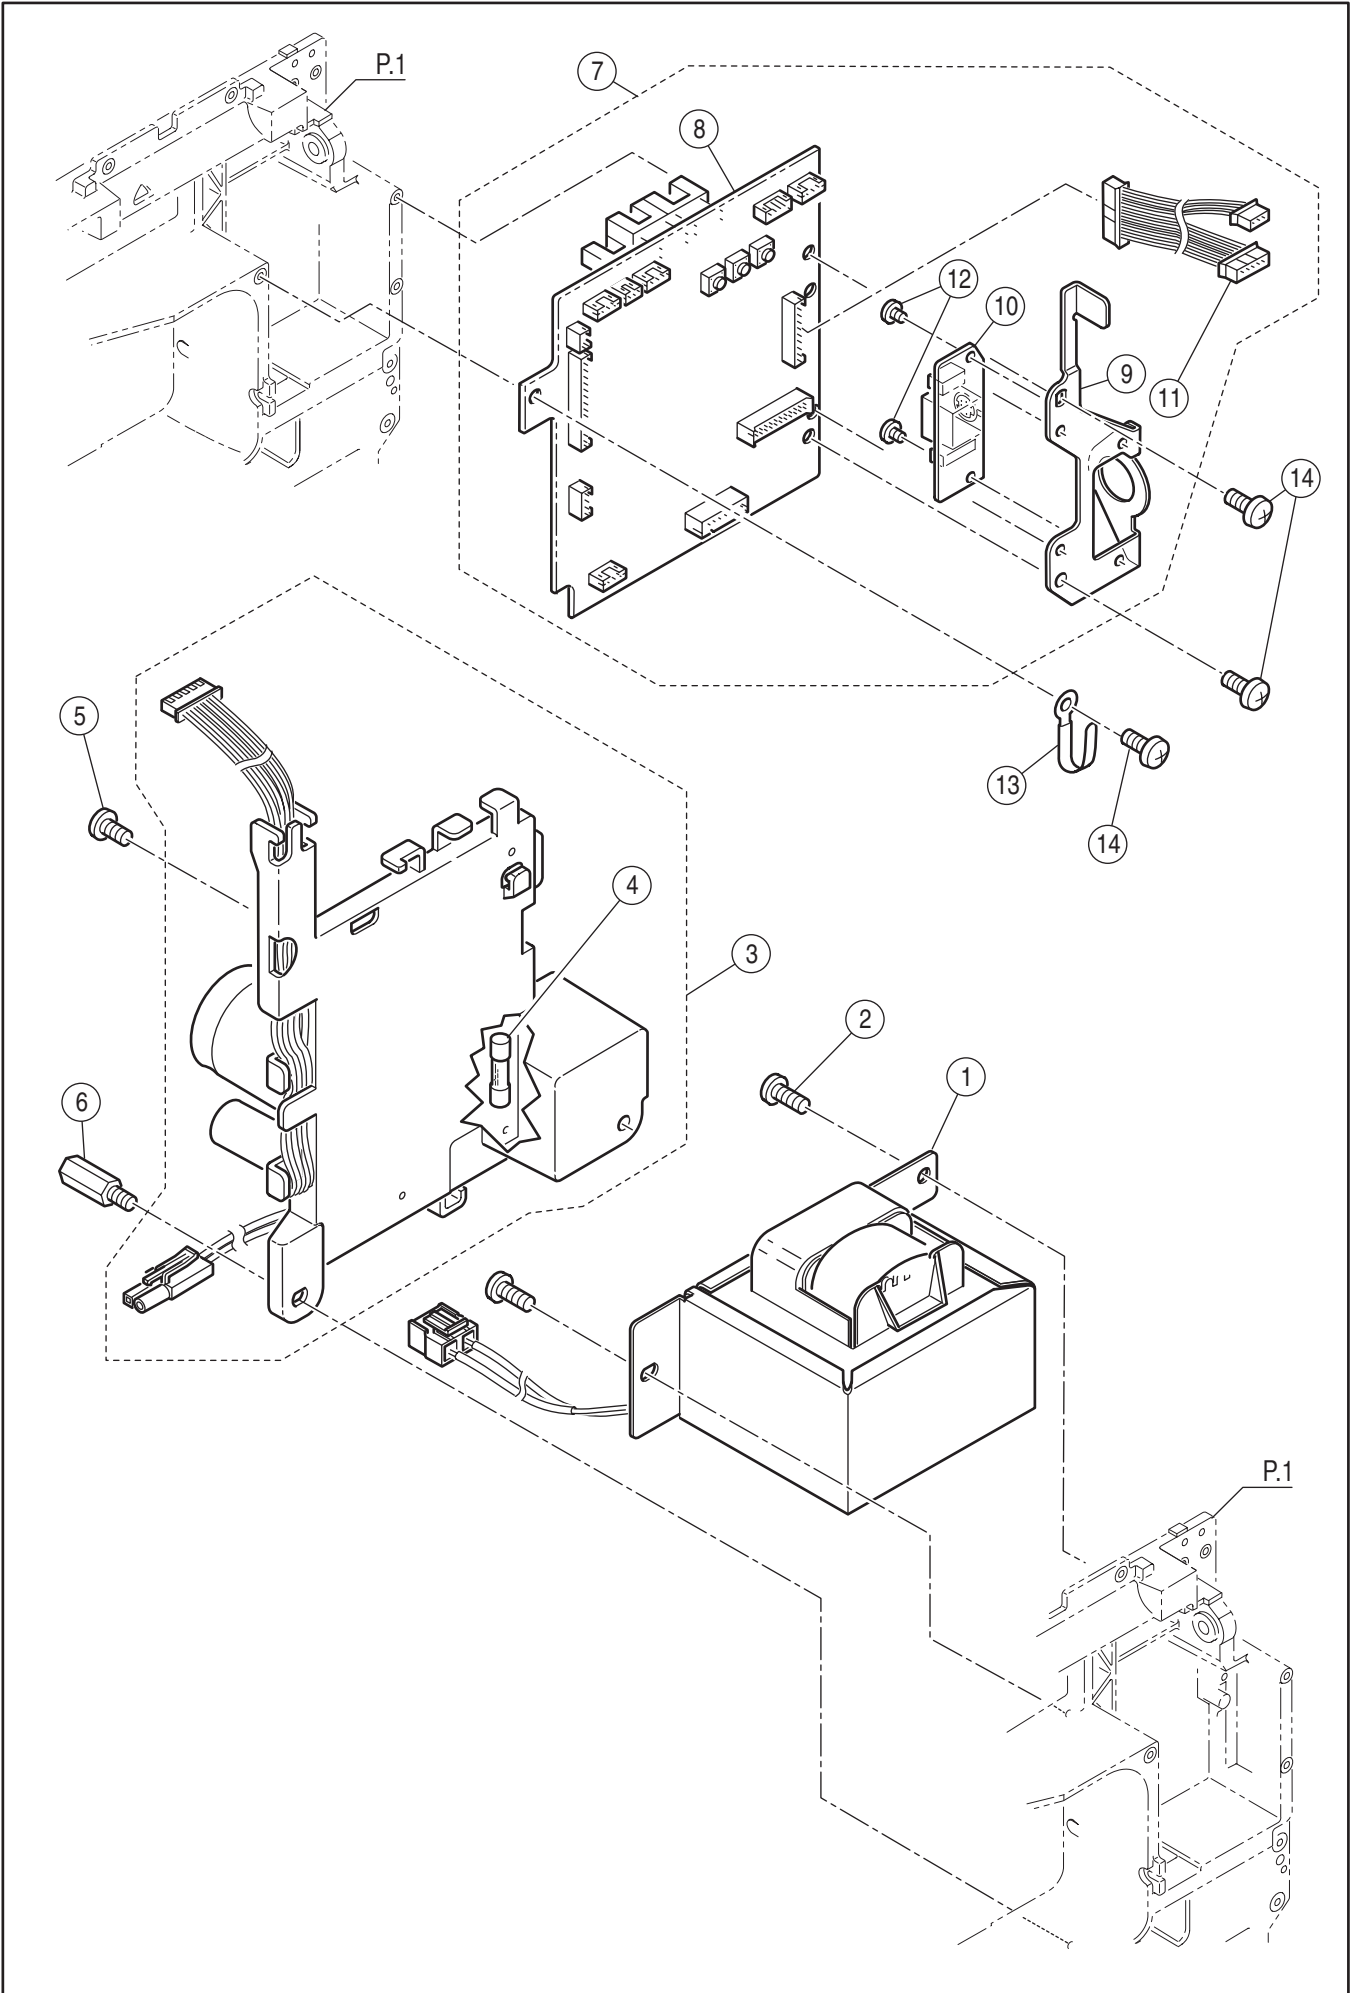

Ref	Part	
No.	No.	Part Name
1	33829	Transformer
2	S31842	Set Screw
3	33985	Power Circuit Unit (Incl.4)
4	FU025	Fuse
5	S02812	Set Screw
6	31719	Stud
7	34860	C.P.U. Board Unit (Incl.8-12)
8	34861	C.P.U. Board Assy.
9	34409	M.D.Connector Bracket
10	34382	M.D.Connector Board Assy.
11	LD273	M.D.Connector Harnes
12	S11697	Set Screw
13	32955	Coating Grip
14	S02812	Set Screw