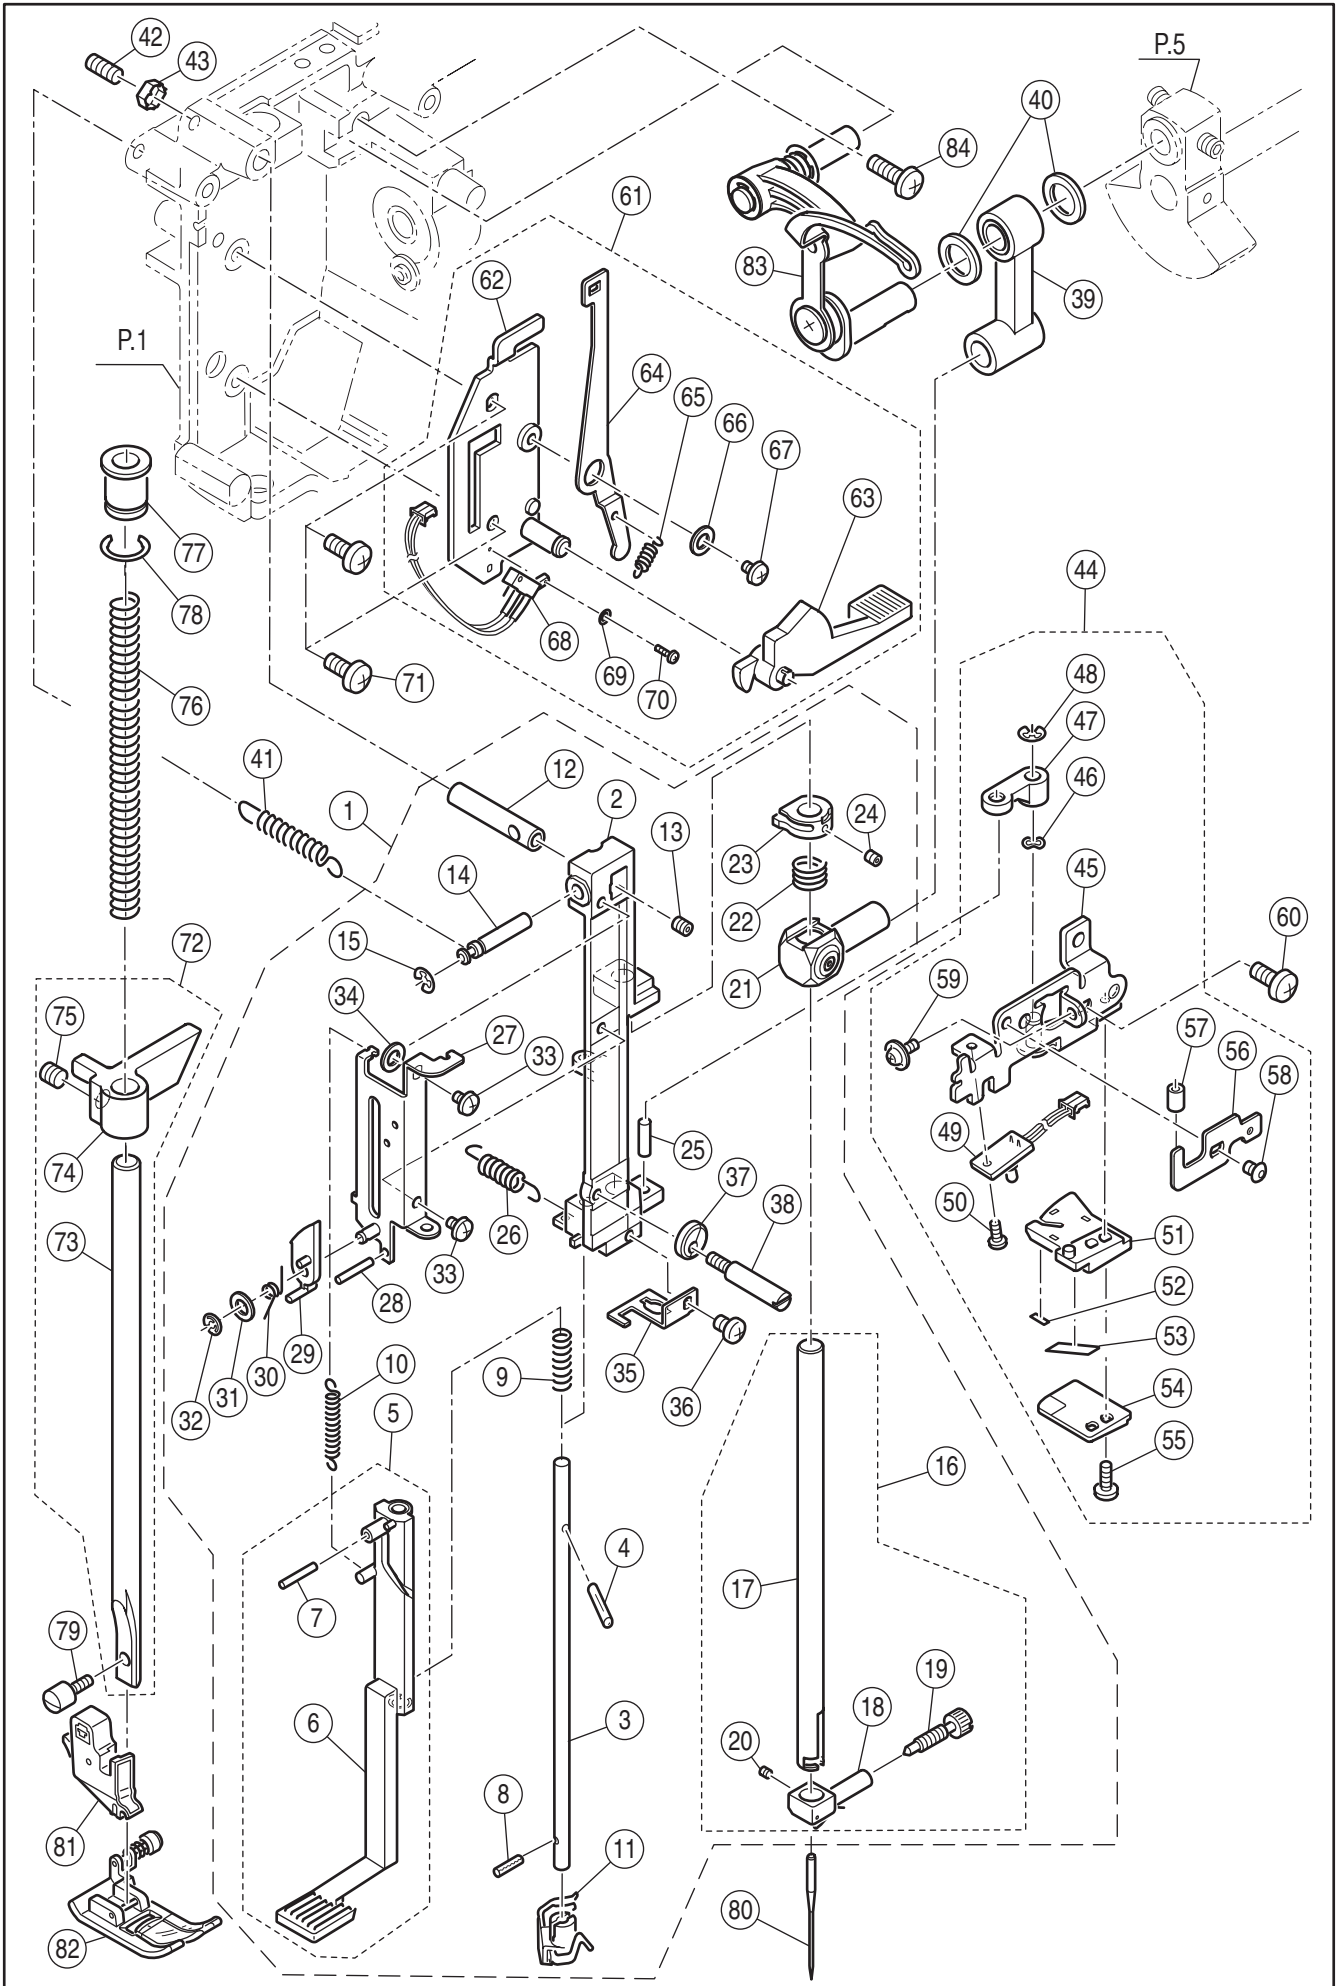

Ref No.	Part No.	Part Name
1	33977	Needle Bar Guide Assy.(Incl.2-38)
2	32790-2	Needle Bar Guide
3	32791	Threader Bar
4	32995	Pin
5	33547	Threader Holder Assy.(Incl.6-7)
6	33554	Threader Holder
7	33555	Threader Holder Pin
8	30261-1	Spring Pin
9	33550	Threader Bar Spring
10	34543	Threader Holder Spring
11	32557	Threader Hook Assy.
12	32793	Needle Bar Guide Fulcrum Shaft (A)
13	S30388	Set Screw
14	32794	Needle Bar Guide Fulcrum Shaft (B)
15	12149	Snap Ring
16	33772	Needle Bar Assy.(Incl.17-20)
17	33659	Needle Bar
18	32098-2	Needle Clamp Assy.
19	S32100	Needle Clamp Screw
20	S32430	Set Screw
21	90800	Needle Bar Clamp Assy.
22	34170	Needle Bar Clamp Spring
23	33549	Threader Bar Stopper
24	S02894	Set Screw
25	32964	Z Link Shaft
26	32801	Z Guide Spring
27	33556	Threader Holder Guide Plate Assy.
28	30261	Spring Pin
29	33557	Threader Holder Stopper
30	33558	Threader Holder Stopper Spring
31	31578	Washer
32	33573	C-type Retaining Ring
33	31584	Set Screw
34	12453	Washer
35	33559	Threader Holder Stopper
36	S02802	Set Screw
37	33588	Needle Position Adjusting Collar
38	33436	Needle Point Limiting Shaft
39	32932	Needle Bar Clank Rod Assy.
40	32997	Washer
41	32800	Spring for Needle Bar Guide Assy.
42	S32742	Set Screw
43	N91648	Adjustable Lock Nut
44	33560	Z Link Bracket Unit(Incl.45-59)
45	32803	Z Link Bracket Assy.
46	31838	Wave Washer
47	32804	Z Link
48	07221	Snap Ring
49	32959	LED Board Assy.(Incl.P2-5/33581)
50	S33441	Set Screw
51	33561	Threader Holder
52	33563	Felt
53	31967	Thread Cutter
54	33562	Thread Cutter Fixing Plate
55	S11167	Set Screw
56	33435	Needle Position Limiting Plate
57	32867	Rubber Cushion
58	S33446	Set Screw
59	S31582	Set Screw
60	S31293	Set Screw
61	32805	Presser Foot Lifter Bracket Unit(Incl.62-70)
62	32806	Presser Foot Lifter Bracket Assy.
63	32807	Presser Foot Lifter
64	32808	Tension Release Connecting Plate
65	32998	Spring
66	12453	Washer
67	S11697	Set Screw

Ref No.	Part No.	Part Name
68	32953	Presser Foot Switch Assy.
69	33591	Washer
70	S32962	Set Screw
71	S31293	Set Screw
72	32809	Presser Bar Assy.(Incl.73-75)
73	32810	Presser Bar
74	32811	Presser Bar Guide Bracket
75	S30805	Set Screw
76	32812	Presser Spring
77	32813	Presser Bar Bush
78	32965	Snap Ring
79	S13064	Presser Foot Thumb Screw
80	01208	Needle
81	32968	Presser Foot Holder
82	32969	Zigzag Foot
83	32814	Thread Take-Up Lever Assy.
84	S12785	Set Screw