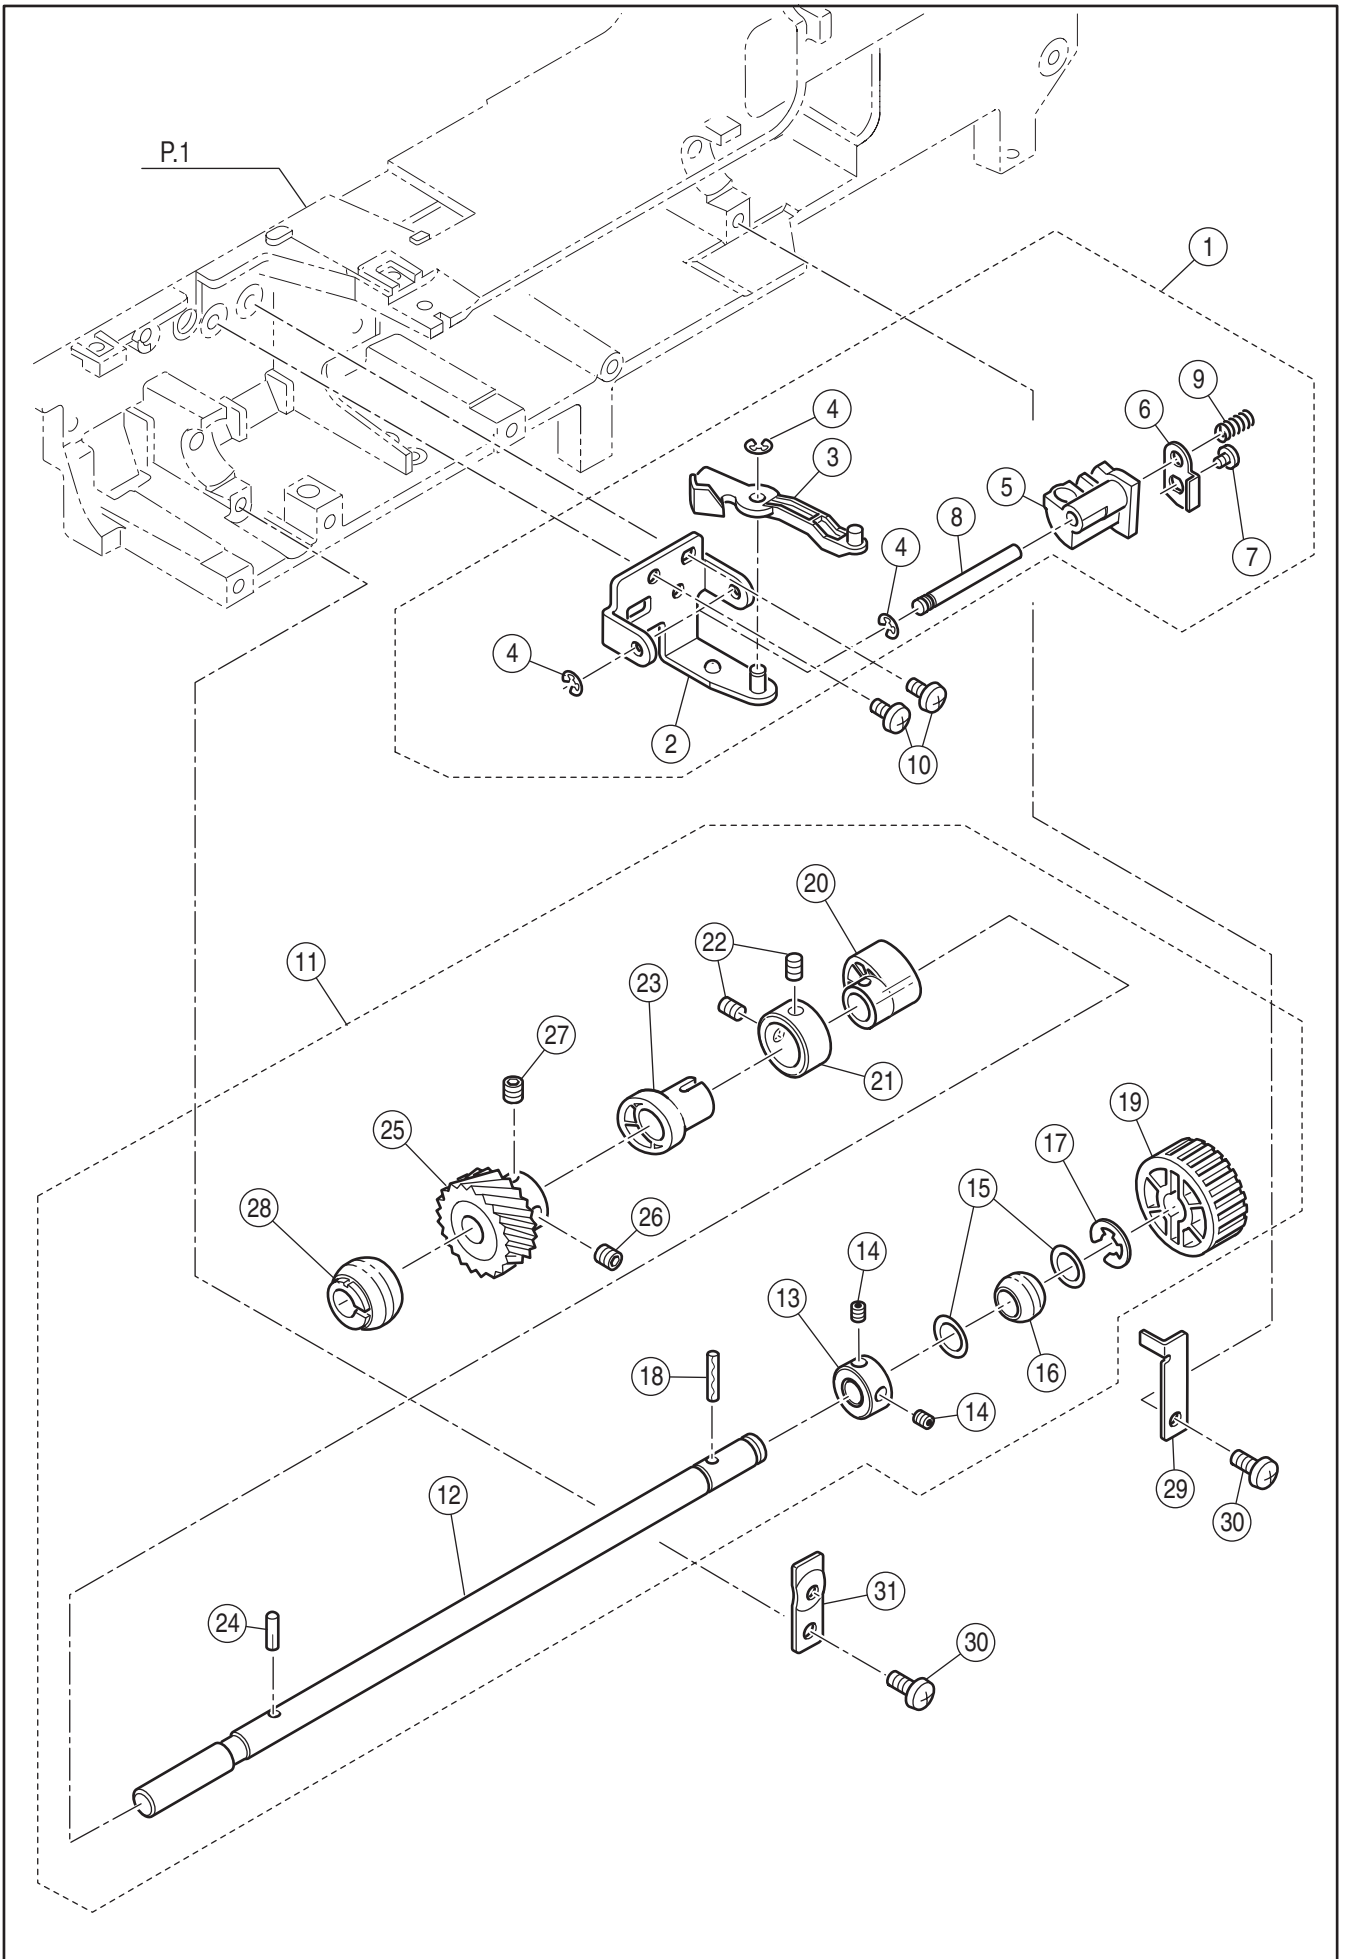

Ref	Part	
No.	No.	Part Name
1	33824	Feed Rocking Cam Follower Assy.(Incl.2-9)
2	33825	Feed Rocking Cam Follower Bracket Assy.
3	33810	Drop Feed Arm
4	07221	Snap Ring
5	33696	Feed Rocking Cam Follower
6	33697	Feed Rocking Cam Follower Plate
7	S61043	Set Screw
8	33698	Feed Rocking Cam Follower Shaft
9	33699	Feed Rocking Cam Follower Spring
10	S2890	Set Screw
11	33682	Lower Shaft Assy.(Incl.12-28)
12	33683	Lower Shaft
13	30178	Collar
14	S12544	Set Screw
15	60254	Polyslider
16	30177	Ball Bush
17	60204	Snap Ring
18	32861	Spring Pin
19	32860	Lower Shaft Timing Pulley
20	30184	Feed Cam
21	30183	Feed Cam Collar
22	S90932	Set Screw
23	33684	Feed Rocking Cam
24	33858	Slot Spring Pin
25	33686	Lower Shaft Gear
26	S30805	Set Screw
27	S60466	Set Screw
28	32854	Lower Shaft Ball Bushing (Left)
29	32408	Ball Bushing Holder
30	S31293	Set Screw
31	32862	Ball Bushing Holder (Left)