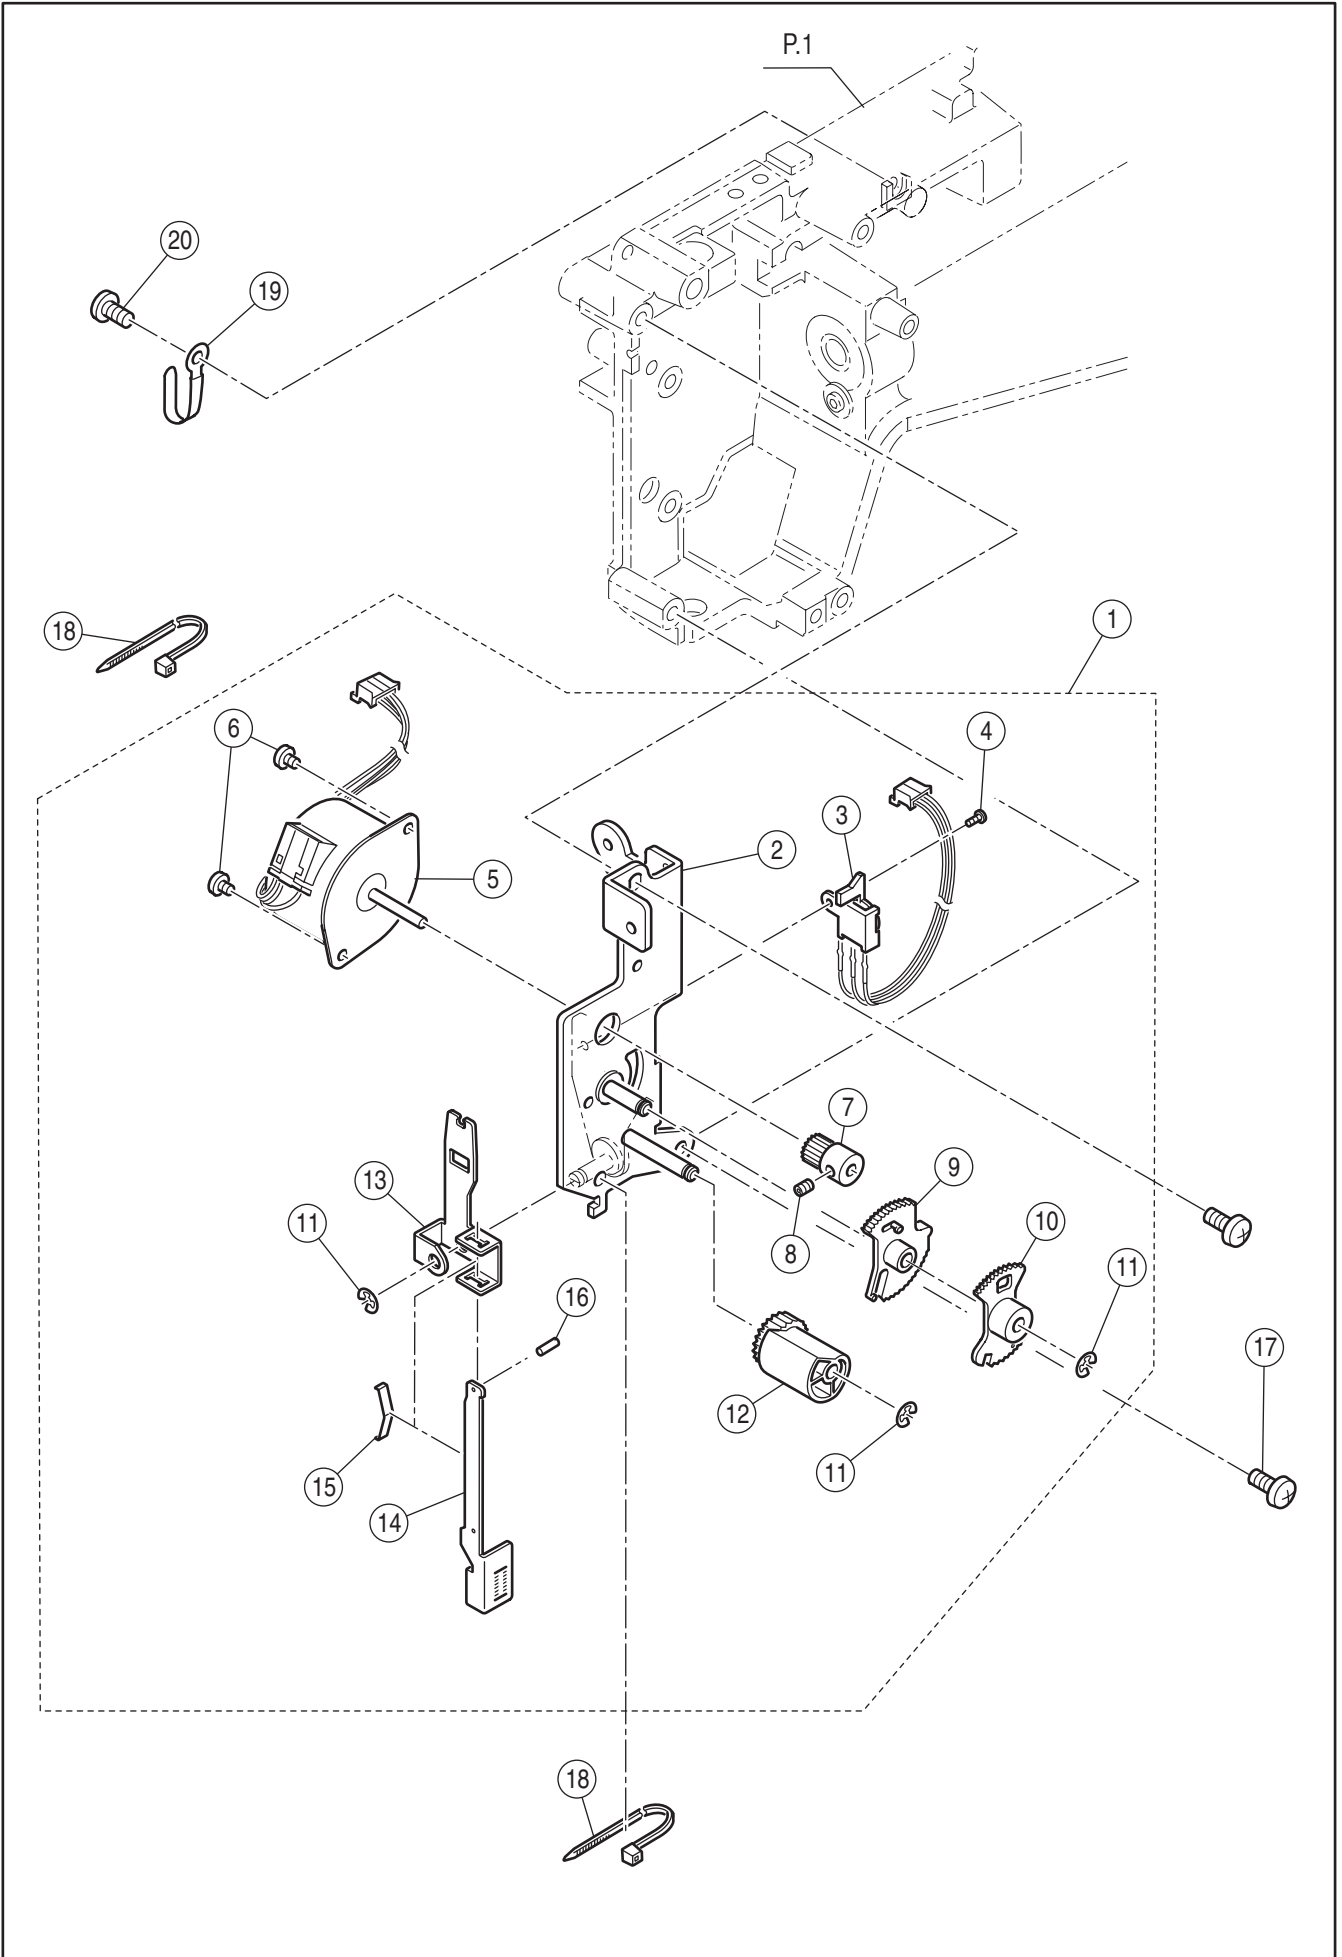

Ref	Part	
No.	No.	Part Name
1	32905	Z Pulse Motor Assy.(Incl.2-16)
2	32906	Z Pulse Motor Bracket Assy.
3	32910	BH Switch Assy.
4	S33441	Set Screw
5	32958	Z Pulse Motor
6	S30695	Set Screw
7	32911	Z Pulse Motor Gear
8	S30842	Set Screw
9	32912	Center Gear (A)
10	32913	Center Gear (B)
11	07221	Snap Ring
12	32915	Z Cam
13	32916	BH Plate
14	32917	BH Lever
15	32918	BH Lever Spring
16	33213	Spring pin
17	S31293	Set Screw
18	11380	Cord Band
19	32955	Coating Grip
20	S31293	Set Screw