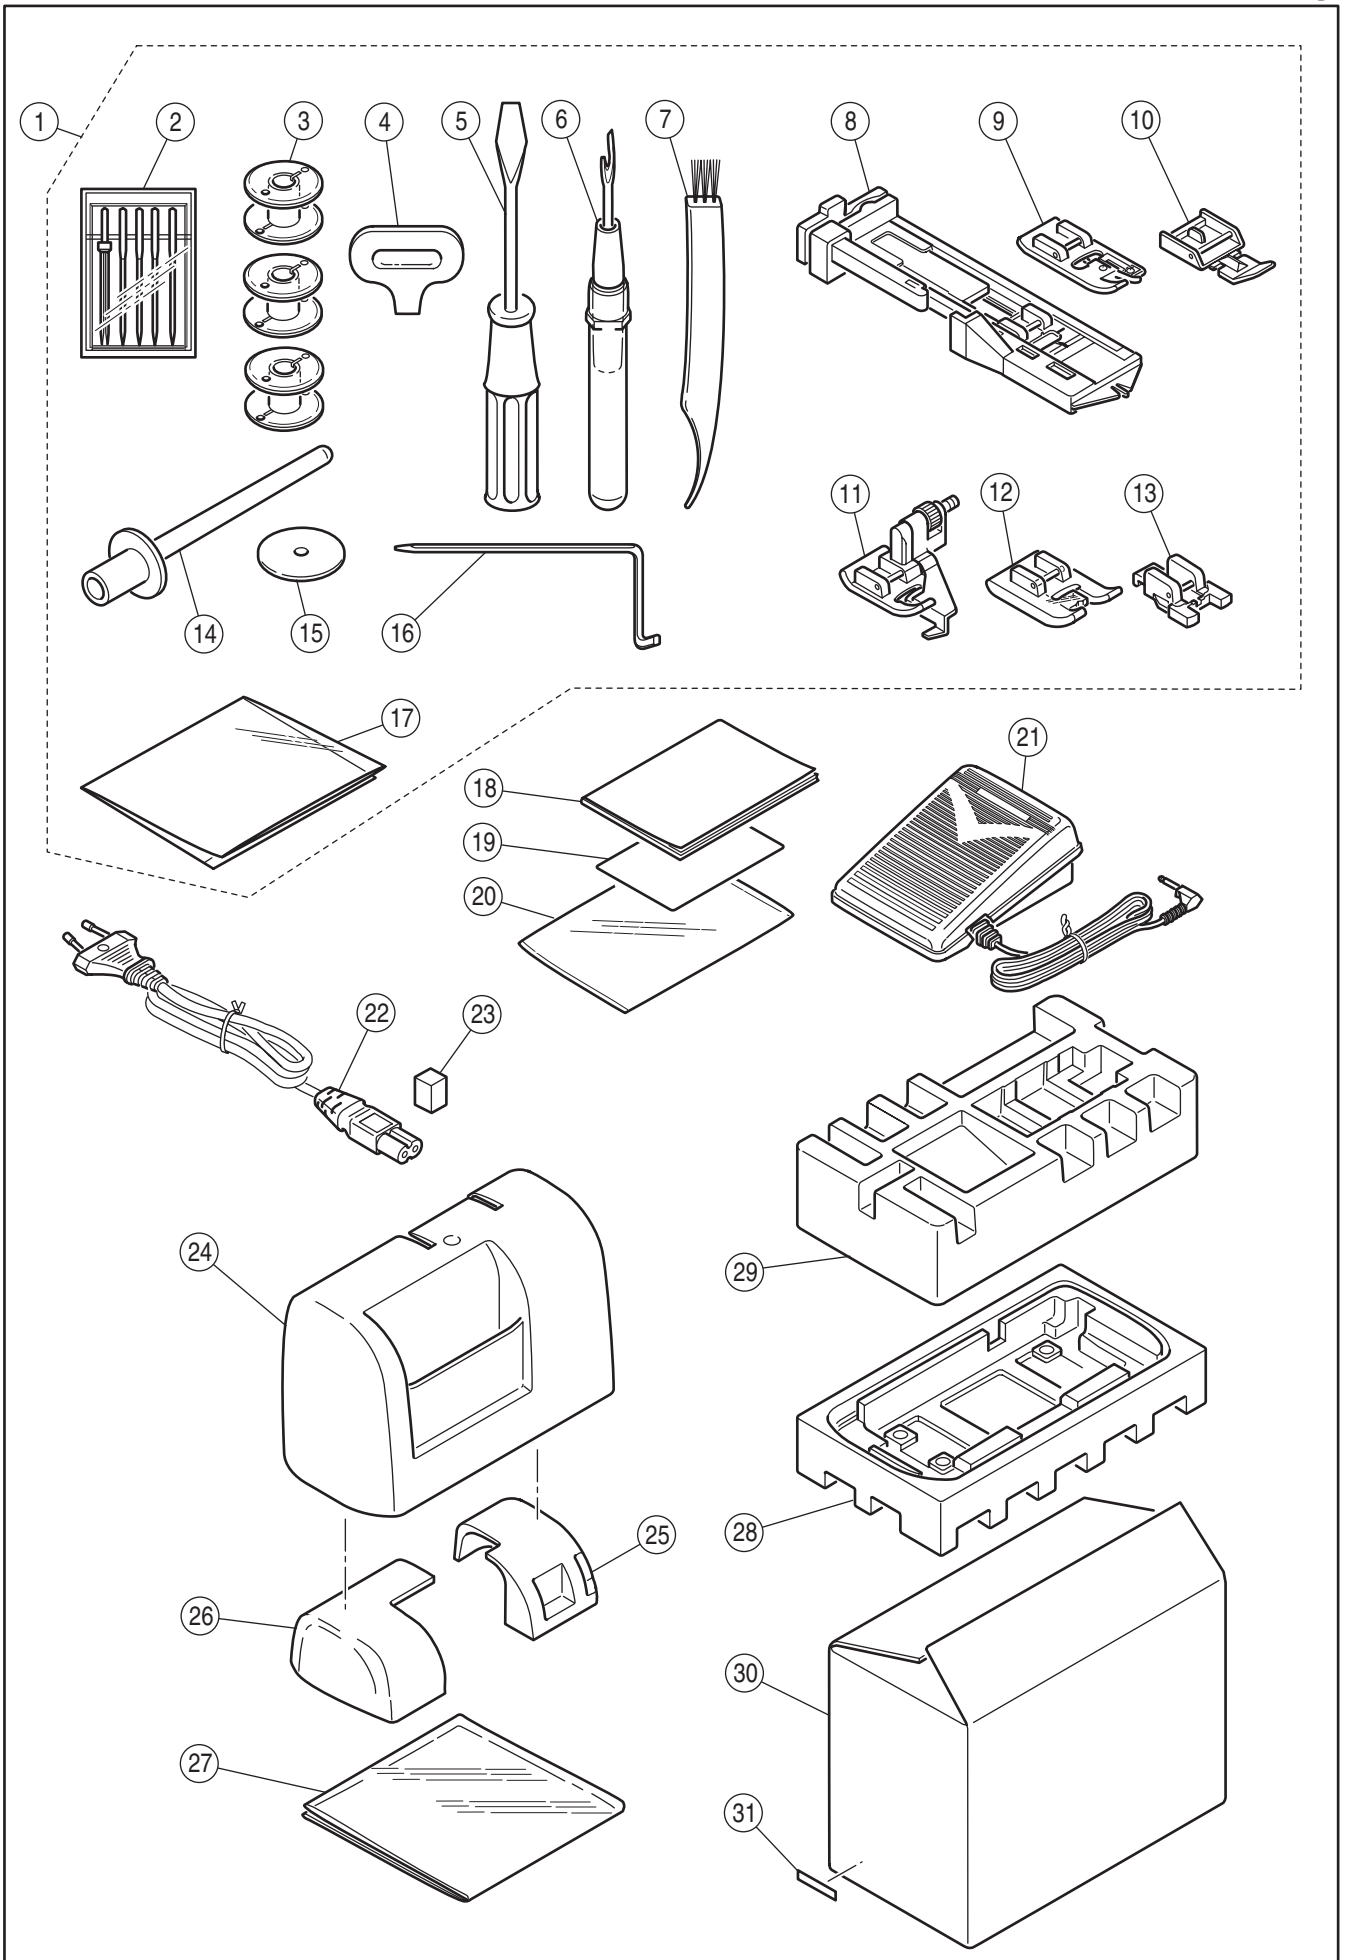

Ref Part

No.	No.	Part Name
1	33798-2	Accessory Kit (Incl.2-17)
2	33814	Needle Set
3	30222	Bobbin
4	31089	Screw Driver for Needle Plate
5	02000-T	Screw Driver (L)
6	02024	Stitch Ripper
7	90903	Brush
8	33592	Buttonhole Foot
9	30244-2	Overcasting Foot
10	90867-2	Zipper Foot
11	30218-2	Blind Stitch Foot
12	34445	Satin Stitch Foot
13	12928	Button Sewing Foot
14	33815	Extra Spool Stand
15	01407	Felt Washer
16	11117	Quilting Guide
17	34949	Vinyl Bag
18	34967	Instruction Manual
19	34107-8	Pattern Card
20	33156	Vinyl Bag
21	31098-2	Foot Controller
22	33981	Power Cord
23	33427	Styroform
24	32975-5	Dust Cover Assy.
25	32963-1	Styroform
26	32963-2	Styroform
27	33520	Vinyl Bag
28	32952-2	Styroform
29	32952-1	Styroform
30	34968-2	Carton Box
31	33979	Serial No.Sticker