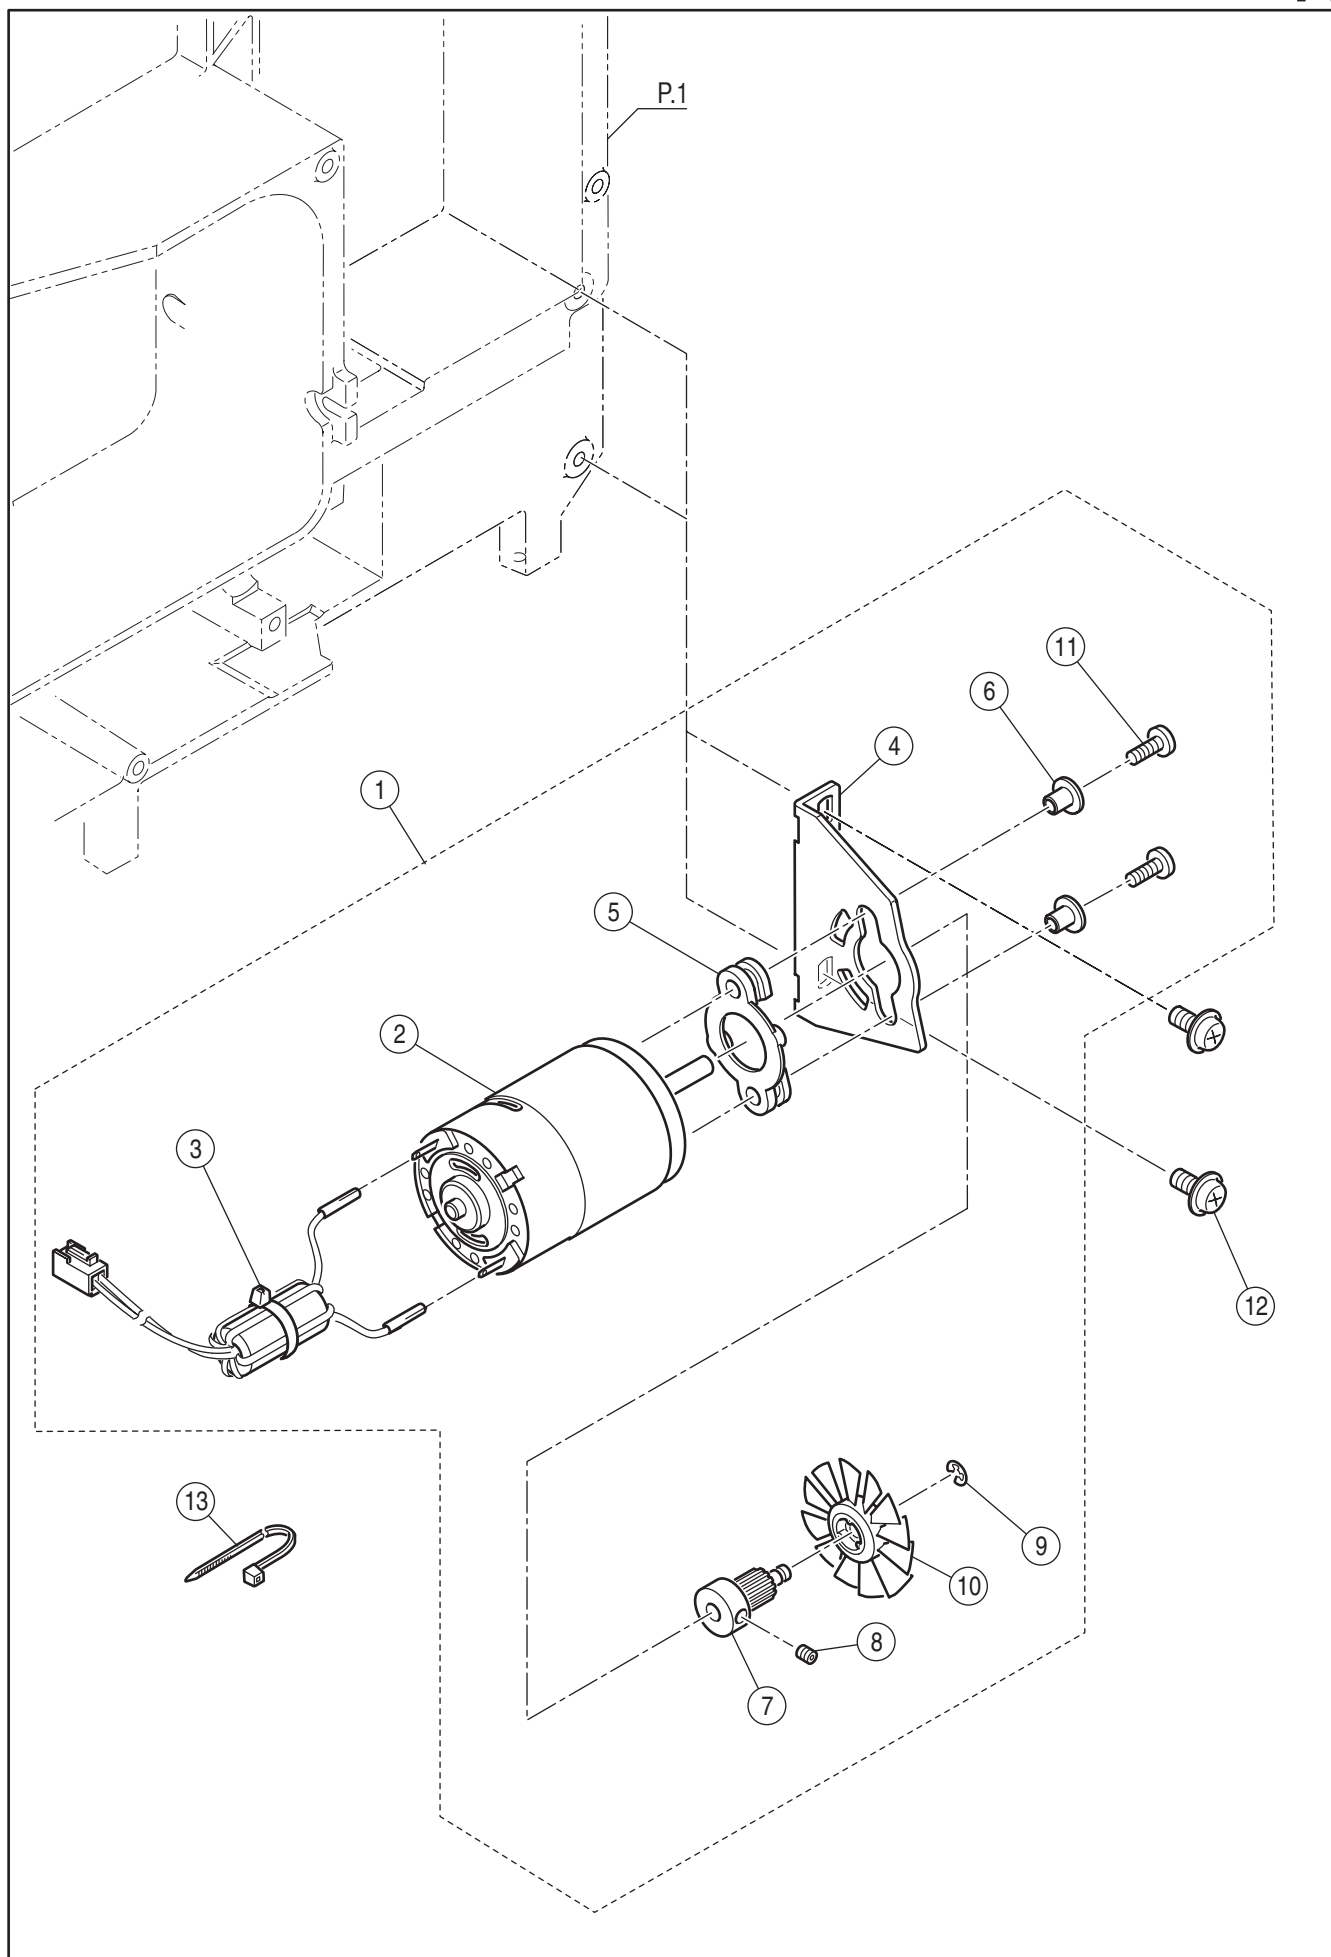

Ref	Part	
No.	No.	Part Name
1	32919	Motor Assy. (Incl.2-11)
2	32920	Motor
3	33136	Harnes Assy.
4	32921	Motor Bracket
5	32922	Rubber Cushion
6	32923	Motor Collar
7	32924	Motor Pulley
8	S12544	Set Screw
9	07221	Snap Ring
10	32925	Motor Fan
11	S02810	Set Screw
12	S02903	Set Screw
13	11380	Cord Band