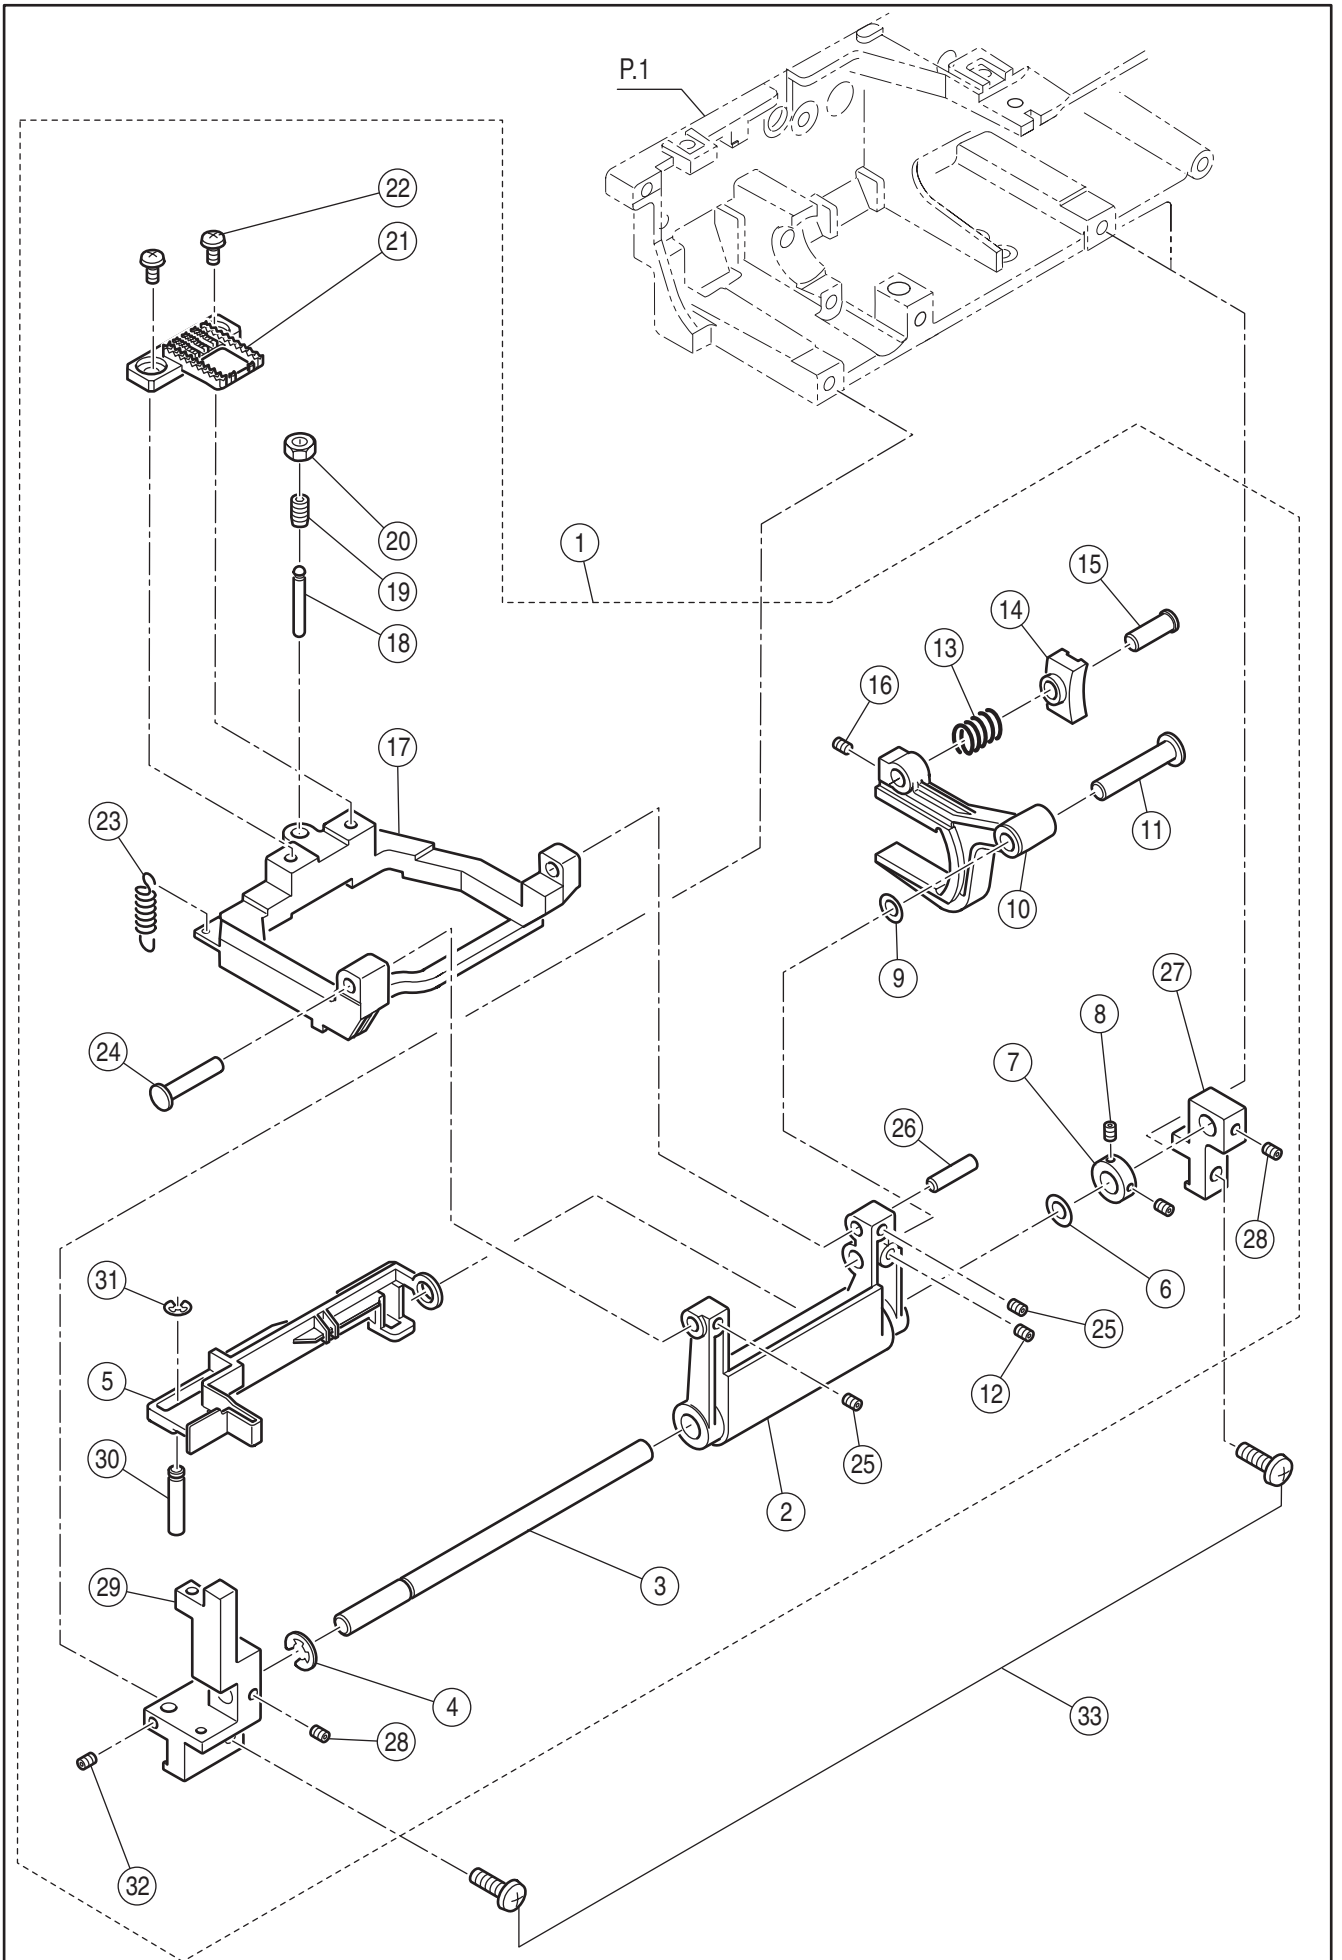

Ref No.	Part No.	Part Name
1	33822	Feed Shaft Assy.(Incl.2-32)
2	32864-2	Feed Shaft Guide
3	32865	Feed Shaft
4	07492	Snap Ring
5	33811	Drop Feed Lever
6	10995-2	Polyslider
7	33168	Feed Shaft Coller
8	S30842	Set Screw
9	33127	Polyslider
10	32880	Forked Cam Follower
11	30170	Forked Cam Follower Pin
12	S30842	Set Screw
13	32883	Feed Slide Block Spring
14	32882	Feed Slide Block
15	32881	Slide Block Shaft
16	S30842	Set Screw
17	33688	Feed Base
18	33691	Feed Rocking Connecting Rod
19	33689	Set Screw
20	N33690	Adjustable Nut
21	33185	Feed Dog
22	S02868	Set Screw
23	32873	Feed Rocking Cam Follower Spring
24	33193	Feed Base Fulcrum Shaft(Left)
25	S30842	Set Screw
26	33192	Feed Base Fulcrum Shaft (Right)
27	32877	Feed Shaft Follower (Right)
28	S30842	Set Screw
29	32878-2	Feed Shaft Follower (Left)
30	32885	Drop Feed Fulcrum Shaft
31	07221	Snap Ring
32	S30842	Set Screw
33	S12785	Set Screw