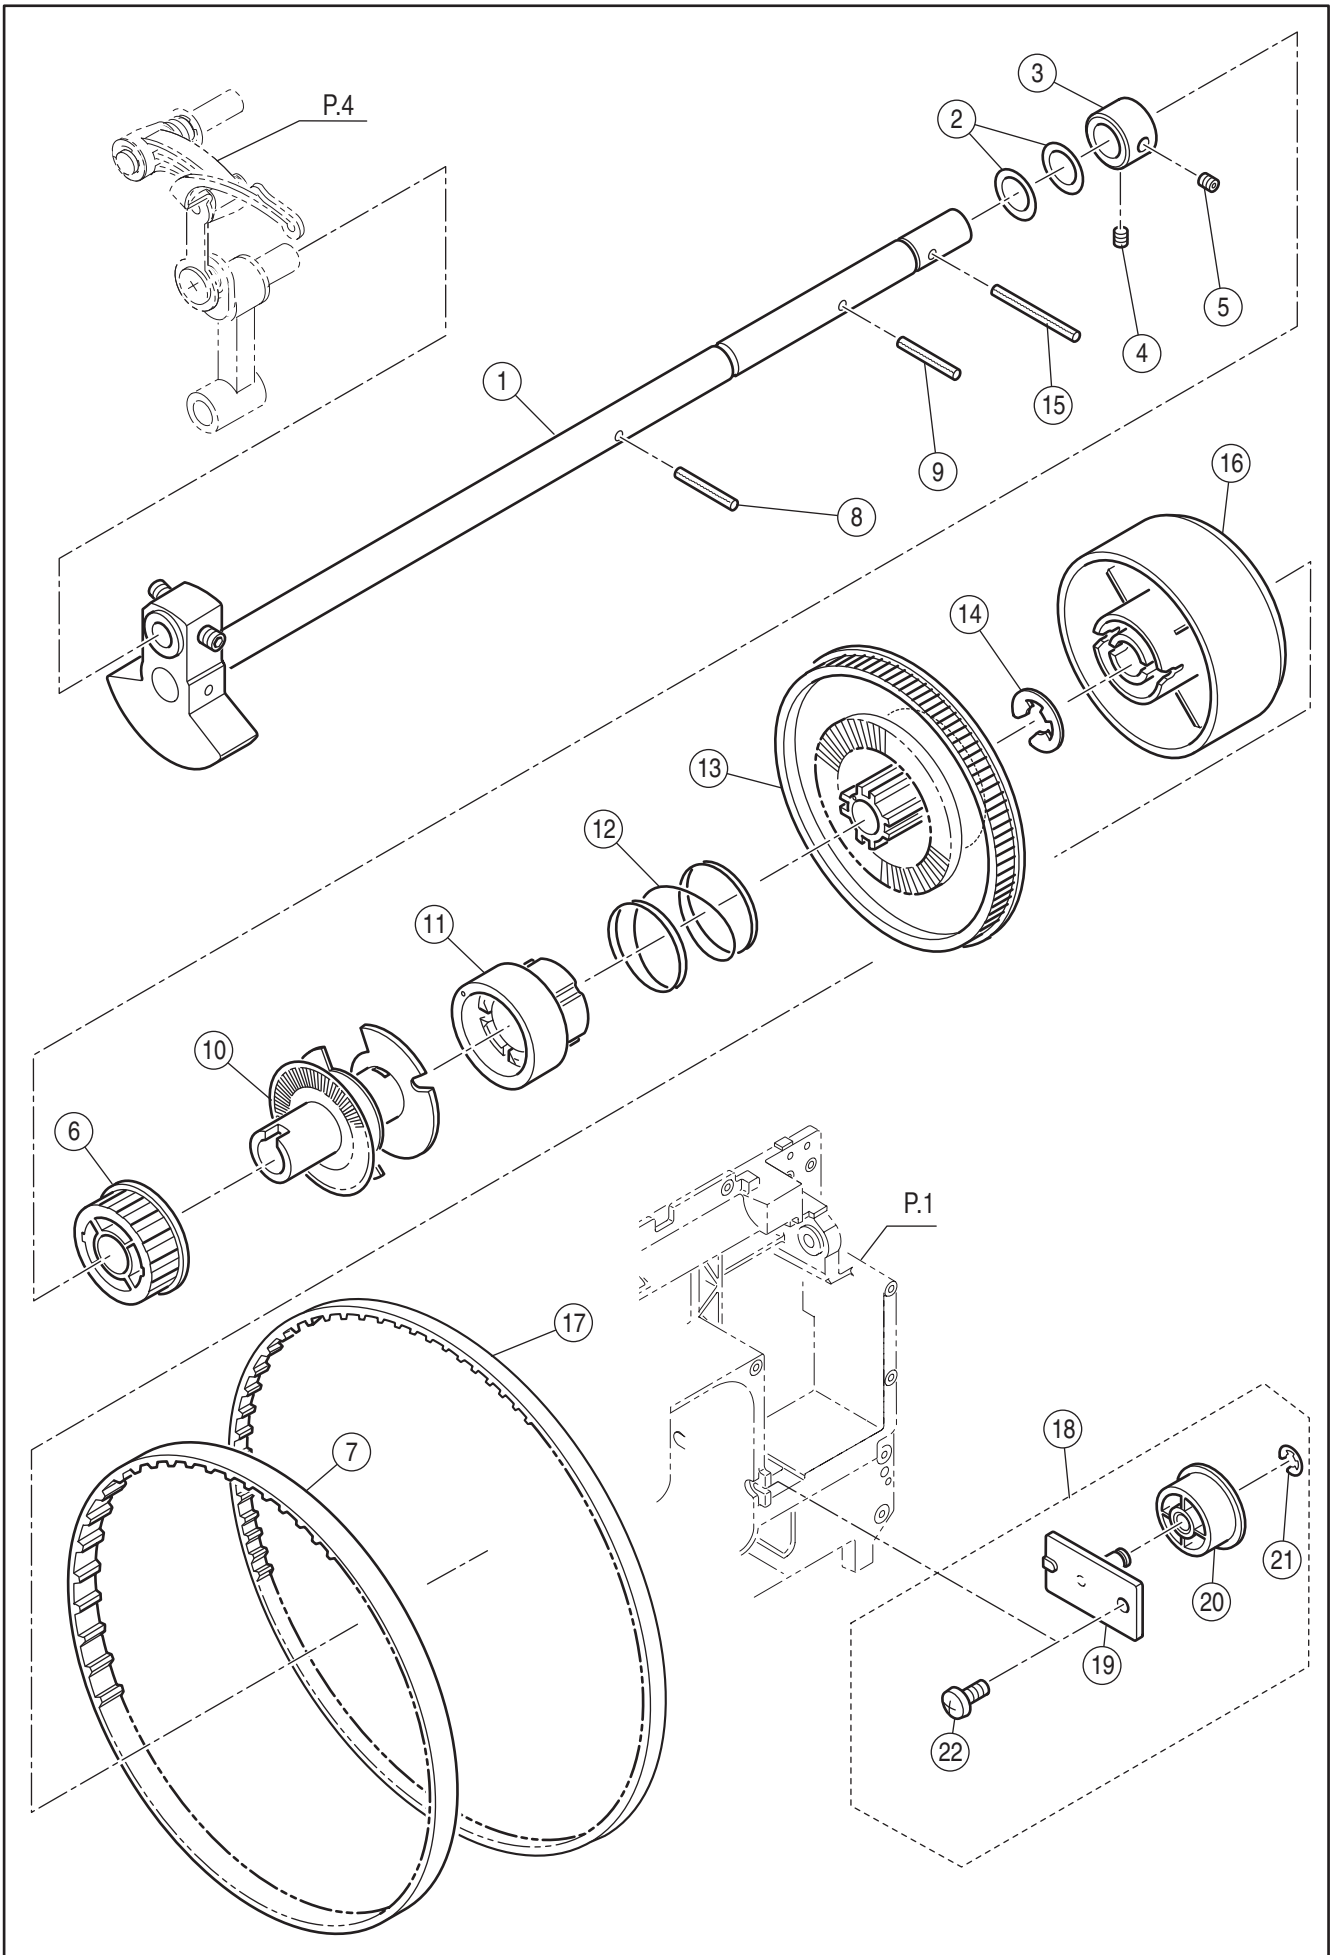

Ref	Part	
No.	No.	Part Name
1	33665	Upper Shaft Assy.
2	12005	Polyslider
3	32827	Upper Shaft Collar
4	S30388	Set Screw
5	S12544	Set Screw
6	32825	Upper Shaft Timing Pulley
7	34071	Timing Belt (Upper Shaft)
8	33666	Spring Pin
9	32993	Spring Pin
10	32834	STS Slit
11	32829	Clutch Change Collar
12	32830	Clutch Change Spring
13	32832	Belt Wheel
14	30045	Snap Ring
15	33669	Spring Pin
16	32833	Hand Wheel
17	30090	Timing Belt (Motor)
18	32820	Belt Tension Assy.(Incl.19-22)
19	32821	Belt Tension Bracket Assy.
20	32822	Tension Pulley
21	04993	Snap Ring
22	S02812	Set Screw