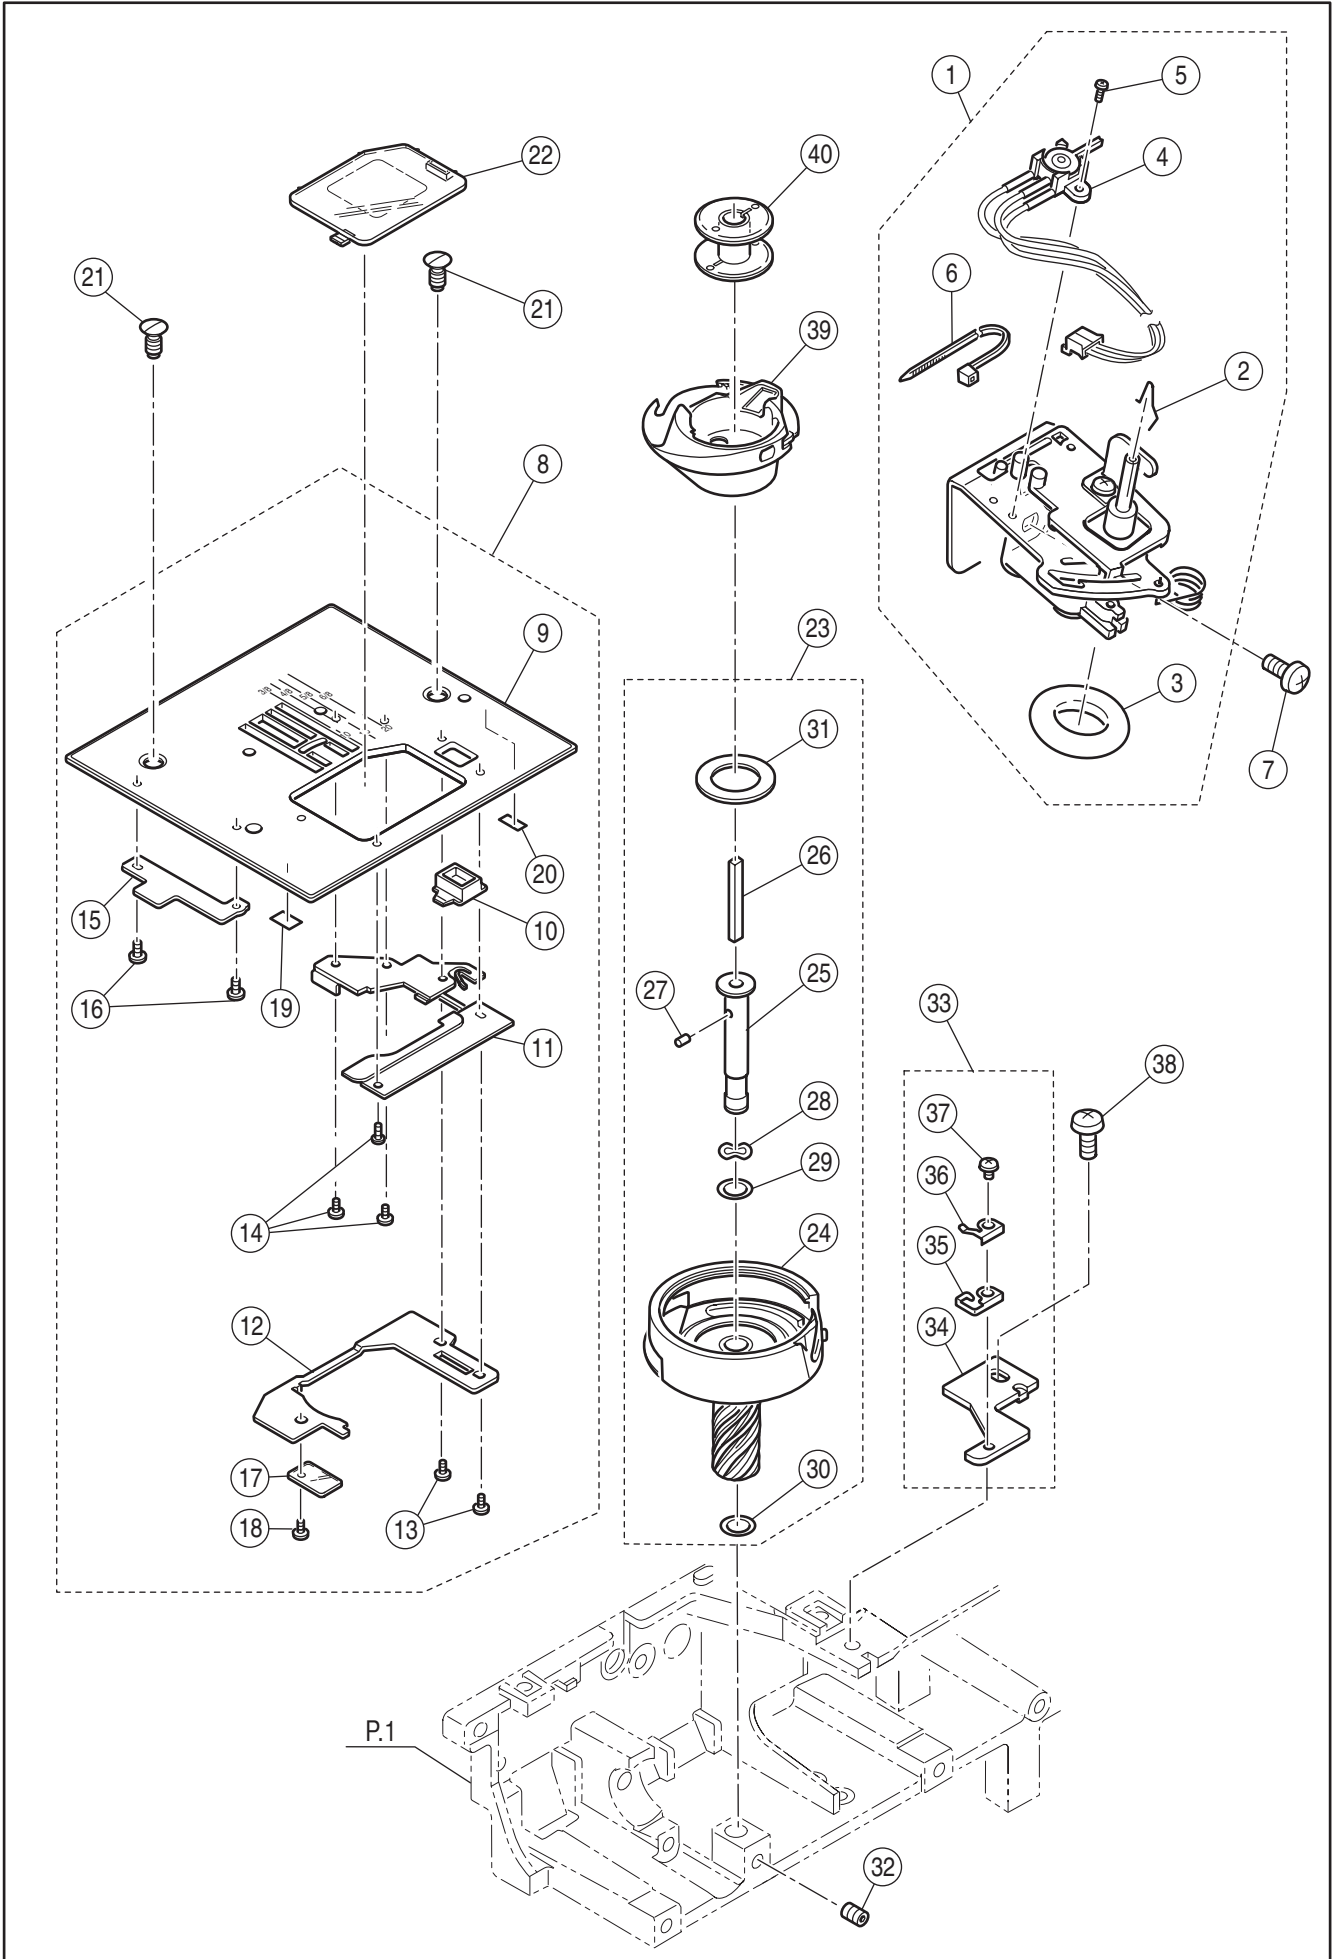

Ref	Part	Part Name
No.	No.	
1	32836	Bobbin Winder Assy (Incl.2-6)
2	07414-T	Bobbin Winder Shaft Spring
3	01352	Rubber Ring
4	32842	Bobbin Winder Switch Assy.
5	33441	Set Screw
6	11380	Cord Band
7	S31293	Set Screw
8	32843	Needle Plate Assy.(Incl.9-20)
9	32844	Needle Plate
10	31734	Slide Lever
11	32846	Bobbin Cover Plate Holder
12	32847	Slide Lever Holding Plate
13	S31843	Set Screw
14	S30200	Set Screw
15	32888	Bobbin Holder Stabilize Plate
16	S32534	Set Screw
17	33534	Bobbin Cover Support Plate
18	S30200	Set Screw
19	32879	Rubber Sheet
20	33570	Rubber Sheet
21	S32743	Set Screw
22	32845	Bobbin Cover Plate
23	32744	Hook Race Unit (Incl.24-30)
24	30113	Hook Race Assy.
25	32848	Hook Race Shaft
26	30135	Oil Wick (1)
27	30136	Oil Wick (2)
28	32454	Wave Washer
29	10995	Polyslider
30	10995-3	Polyslider
31	30118	Magnet
32	S90932	Set Screw
33	32849	Bobbin Holder Stopper Assy.(Incl.34-37)
34	32850	Bobbin Holder Stopper Bracket
35	33178	Bobbin Holder Stopper Spring
36	33179	Stop Spring
37	S32227	Set Screw
38	S02891	Set Screw
39	30457	Bobbin Holder Assy.
40	30222	Bobbin