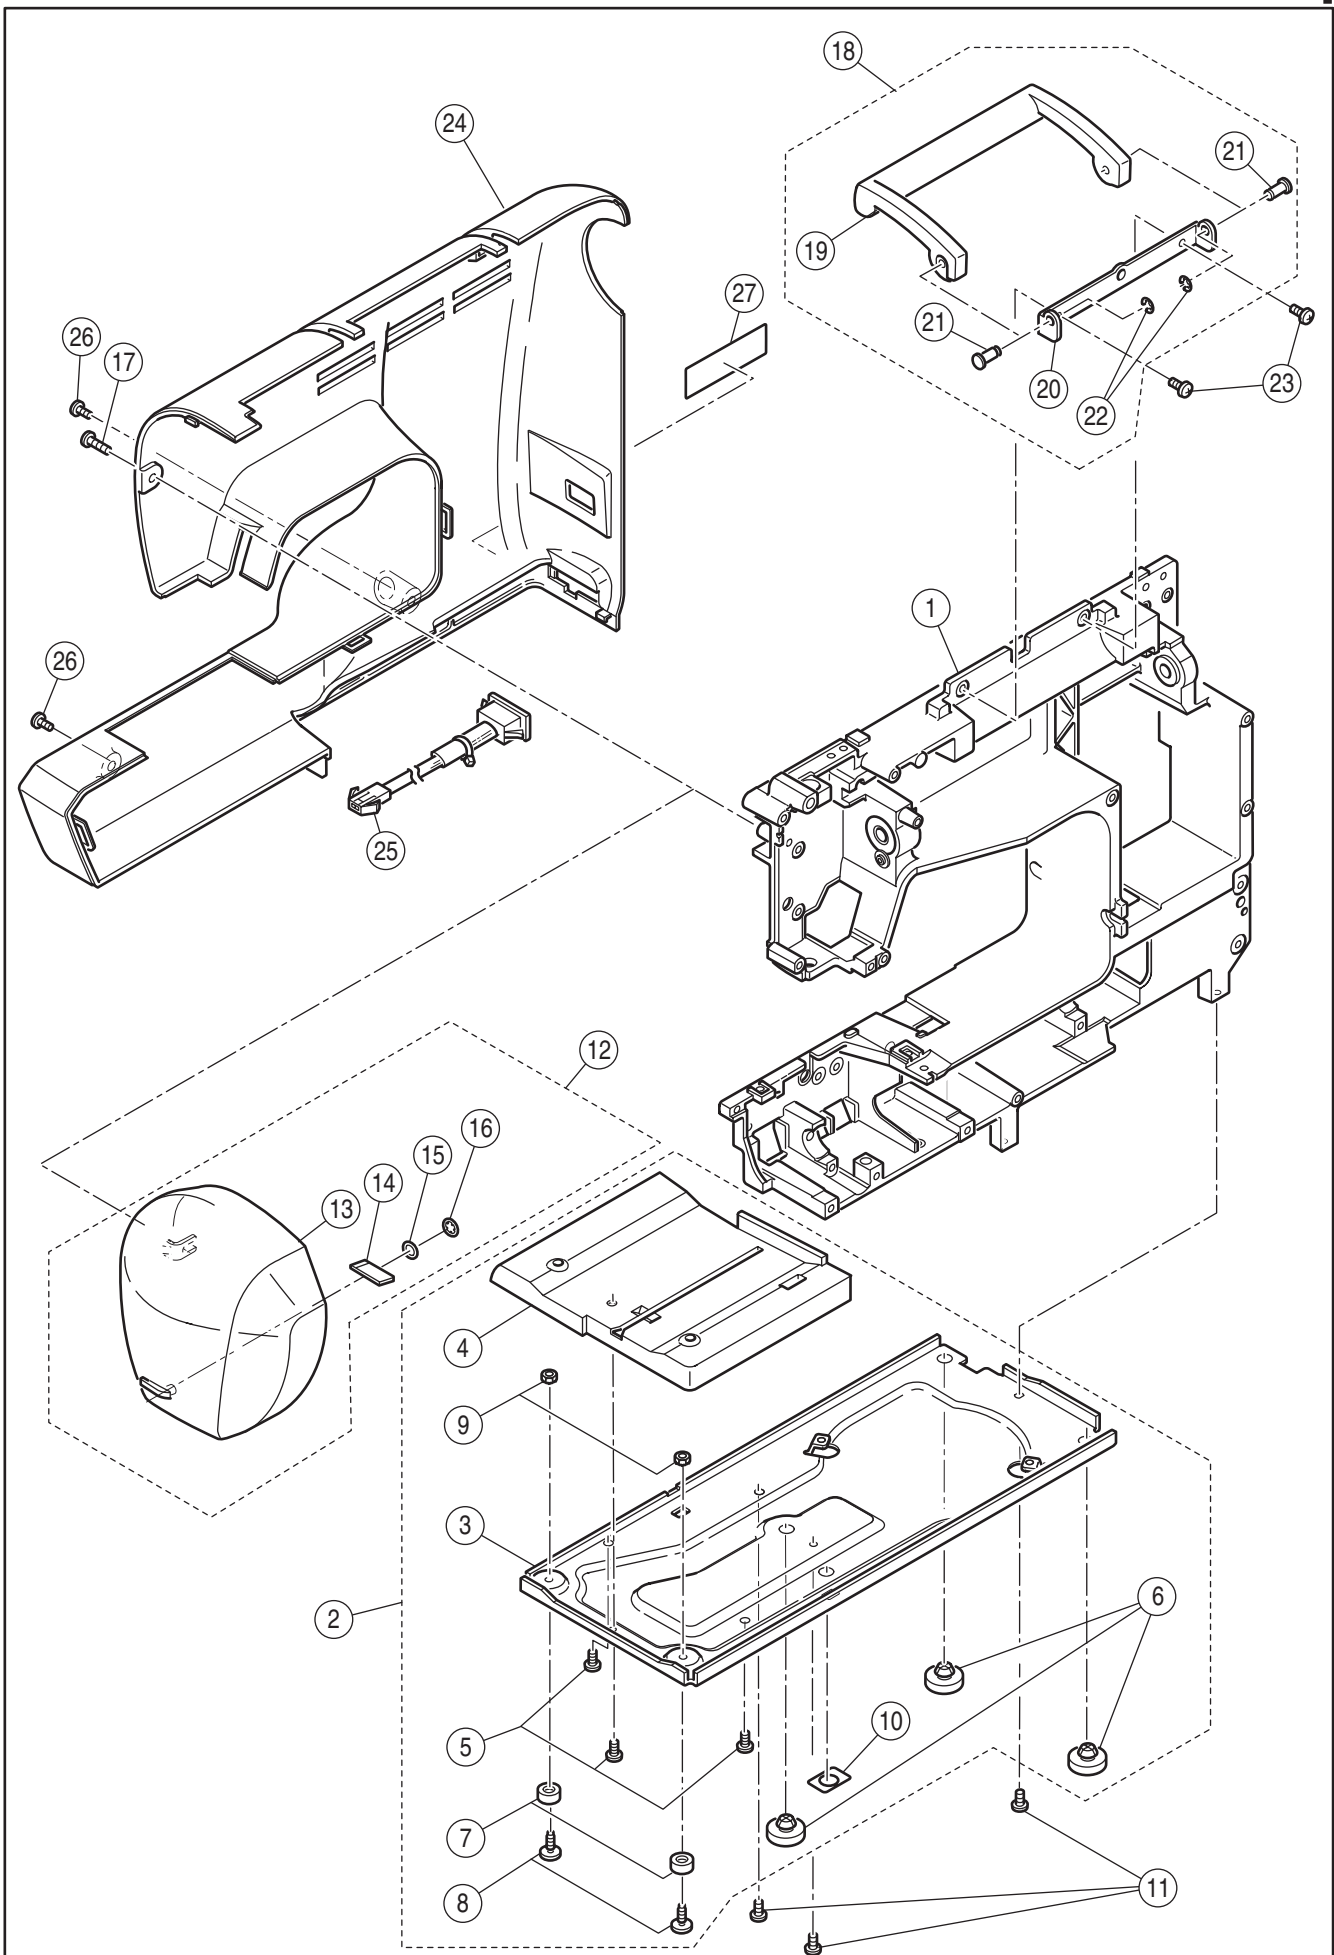

SPARE PARTS LIST

N420E

MODEL N420E

Apr.17.2014
HAPPY INDUSTRIAL CORP.

Ref No.	Part No.	Part Name
1	33855	Machine Frame
2	33131-2	Base Assy.(Incl.3-10)
3	32753	Base
4	32754	Base Cover
5	S61041	Set Screw
6	32755	Rubber Foot (A)
7	32756	Rubber Foot (B)
8	S32757	Rubber Foot Adjusting Screw
9	N91648	Adjustable Lock Nut
10	33323	Guide Plate for Stitch Balance
11	S31293	Set Screw
12	33522	Face Plate Assy. (Incl.13-16)
13	33523	Face Plate
14	31967	Thread Cutter
15	30134	Polyslider
16	N12772	Push Nut
17	S10706	Set Screw
18	32758	Handle Assy. (Incl.19-22)
19	32759	Handle
20	32760	Handle Bracket
21	32761	Handle Fulcrum Pin
22	04993	Snap Ring
23	S31293	Set Screw
24	33126	Rear Cover
25	33089	Terminal Box Assy.
26	S90810	Set Screw
27	33959-6	Electrical Rating Label

Ref	Part	Part Name
No.	No.	
1	34835-2	Front Cover Assy.(Incl.2-32)
2	34837-2	Front Cover
3	34102-2	Start/Stop Button
4	32734-2	Reverse/Quick Slow Key-top
5	33581	Circuit Boards(Incl.6-7)
6	32766	Switches Assy.
7	32767	Speed Control Lever Assy.
8	S31244	Set Screw
9	32736	Speed Control Button
10	32735	Needle Up/Down Button
11	S31244	Set Screw
12	33788-C	Control Panel Assy.(Incl.13-21)
13	33525-4	Control Panel
14	33526	Control Panel Key-top
15	33789	Display Board Assy.
16	S31244	Set Screw
17	33791	Monitor Window
18	34859	Monitor Circuit Boards Assy.
19	31438	Set Screw
20	11380	Cord Band
21	33793	Panel
22	S31244	Set Screw
23	33171	Controller Cord Assy.
24	11380-2	Cord Band
25	31599	Filament Tape
26	33530	Spool Holder
27	S31244	Set Screw
28	32770	Bobbin Winder Thread Guide Assy.
29	S31584	Set Screw
30	32737	Spool Stand
31	32983-2	Bobbin Winder Sticker
32	34392	Embroidry Unit Connect Sticker
33	S31841	Set Screw
34	32745-2	Thread Tension Cover
35	S31584	Set Screw
36	33795-12	Flap Assy.(Incl.37-38)
37	33529-11	Flap
38	33796-3	Pattern Chart Label
39	33521	Felt Washer
40	30074	Thread Cap
41	32762	Extension Table Assy.