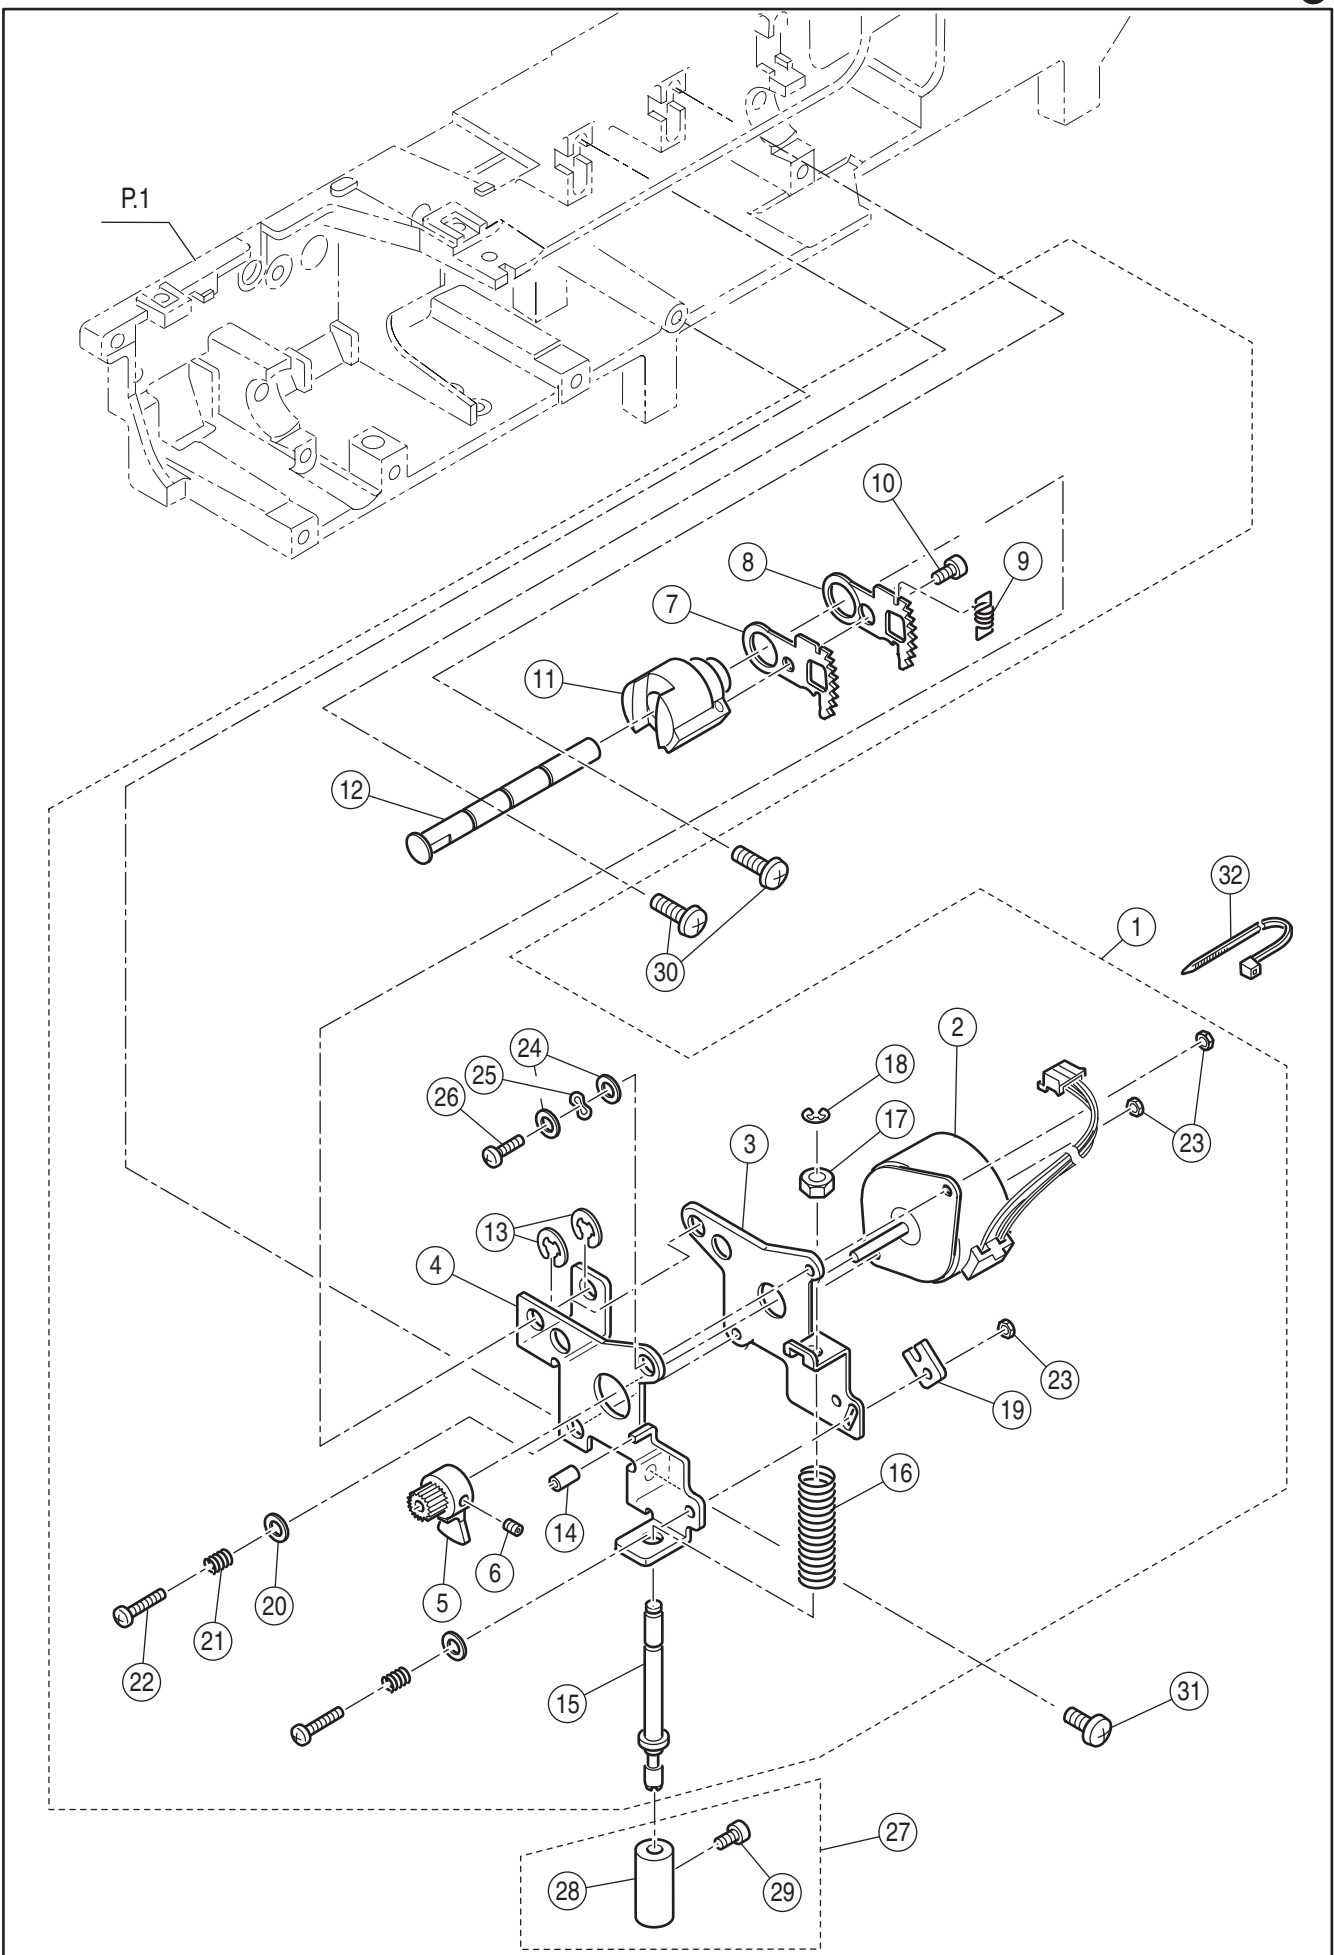

Ref No.	Part No.	Part Name
1	33330	F Pulse Motor Assy. (Incl.2-26)
2	32894	F Pulse Motor
3	32901	Adjusting Plate
4	32895	F Pulse Motor Bracket
5	32896	F Pulse Motor Gear
6	S30842	Set Screw
7	33190	Feed Regulator Gear (A)
8	33191	Feed Regulator Gear (B)
9	33187	Feed Regulator Gear Spring
10	S60800	Set Screw
11	32899	Feed Regulator
12	32900	Feed Regulator Shaft
13	07492	Snap Ring
14	32867	Rubber Cushion
15	33319	Forward-Reverse Adjustment Shaft
16	32903	Adjusting Spring
17	N12436	Nut
18	07221	Snap Ring
19	32904	Nut
20	12453	Washer
21	33322	F Pulse Motor Bracket Spring
22	S11431	Set Screw
23	N13189	Nut
24	12453	Washer
25	12487	Wave Washer
26	S11984	Set Screw
27	33455	Fine Adjustment Shaft Assy.(Incl.28-29)
28	33320	Fine Adjustment Shaft
29	S60800	Set Screw
30	S10706	Set Screw
31	S31293	Set Screw
32	11380	Cord Band