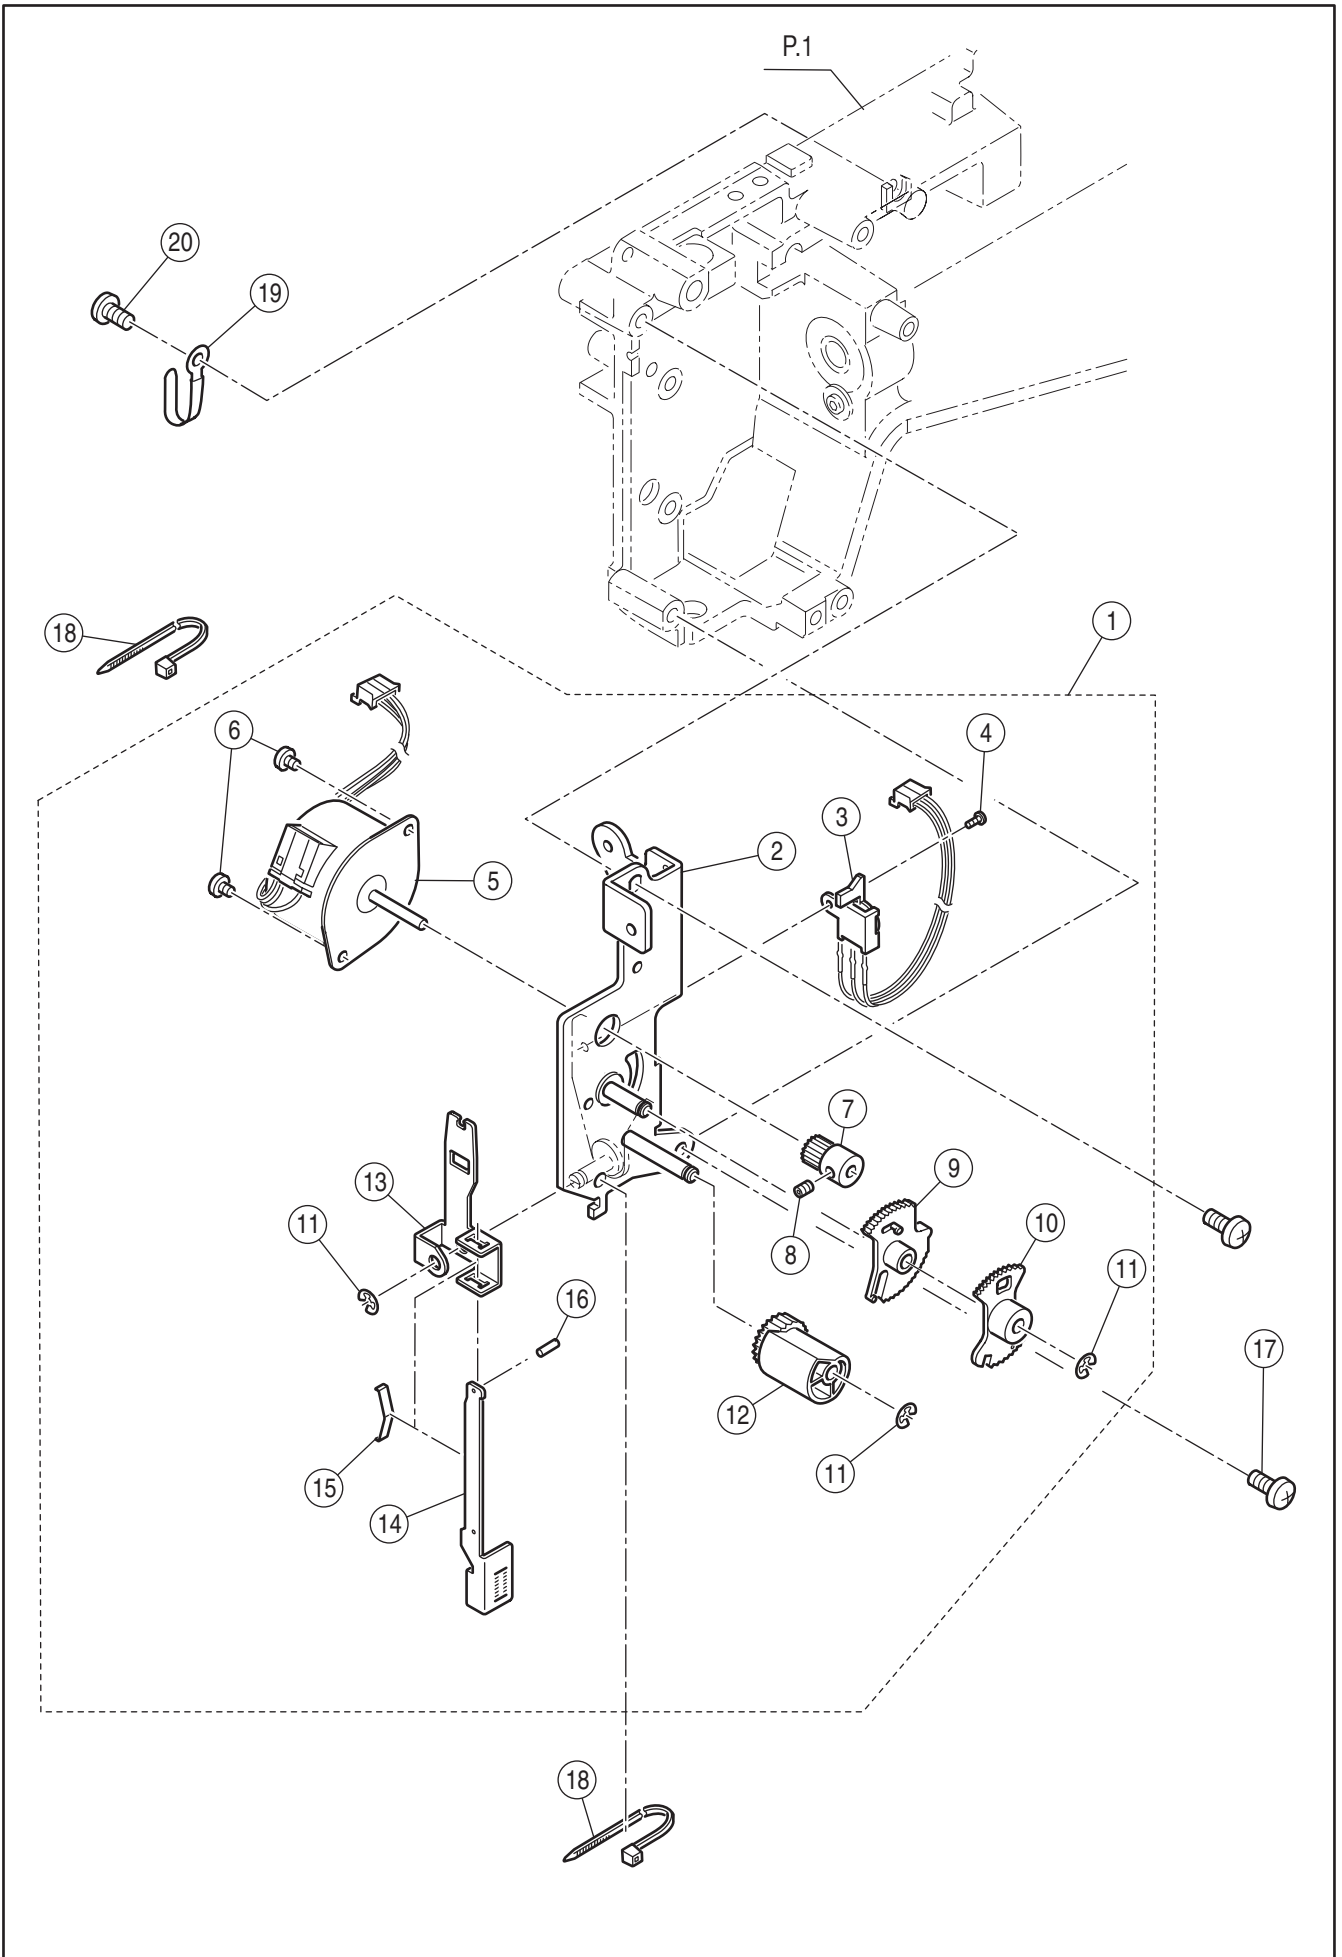

Ref No.	Part No.	Part Name
1	32905	Z Pulse Motor Assy.(Incl.2-16)
2	32906	Z Pulse Motor Bracket Assy.
3	32910	BH Switch Assy.
4	S33441	Set Screw
5	32958	Z Pulse Motor
6	S30695	Set Screw
7	32911	Z Pulse Motor Gear
8	S30842	Set Screw
9	32912	Center Gear (A)
10	32913	Center Gear (B)
11	07221	Snap Ring
12	32915	Z Cam
13	32916	BH Plate
14	32917	BH Lever
15	32918	BH Lever Spring
16	33213	Spring pin
17	S31293	Set Screw
18	11380	Cord Band
19	32955	Coating Grip
20	S31293	Set Screw