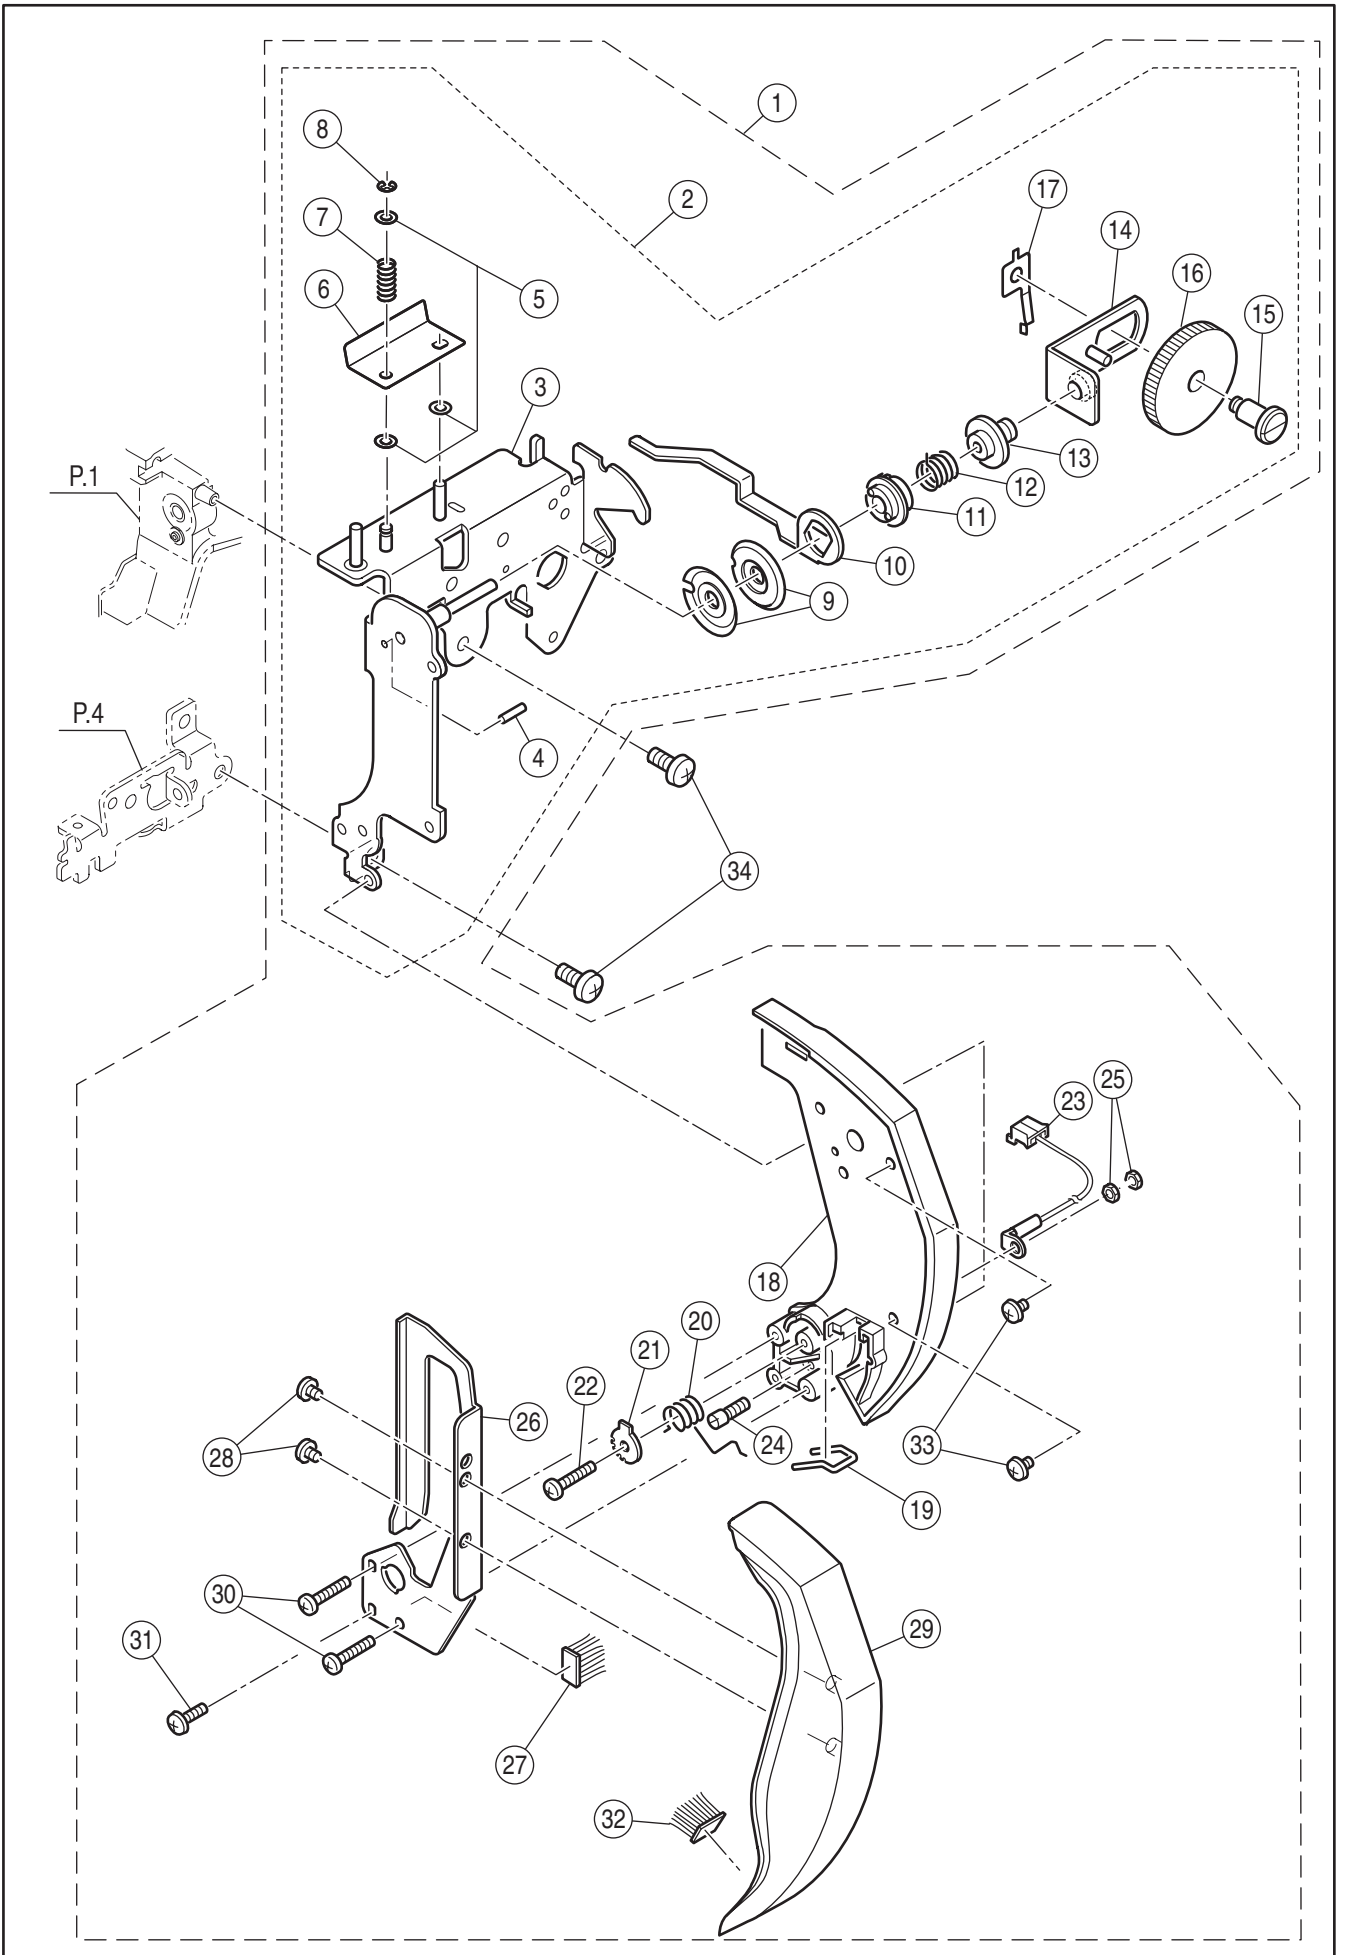

SPARE PARTS LIST

N420E

MODEL N420E

Apr.17.2014
HAPPY INDUSTRIAL CORP.

Ref No.	Part No.	Part Name
1	33855	Machine Frame
2	33131-2	Base Assy.(Incl.3-10)
3	32753	Base
4	32754	Base Cover
5	S61041	Set Screw
6	32755	Rubber Foot (A)
7	32756	Rubber Foot (B)
8	S32757	Rubber Foot Adjusting Screw
9	N91648	Adjustable Lock Nut
10	33323	Guide Plate for Stitch Balance
11	S31293	Set Screw
12	33522	Face Plate Assy. (Incl.13-16)
13	33523	Face Plate
14	31967	Thread Cutter
15	30134	Polyslider
16	N12772	Push Nut
17	S10706	Set Screw
18	32758	Handle Assy. (Incl.19-22)
19	32759	Handle
20	32760	Handle Bracket
21	32761	Handle Fulcrum Pin
22	04993	Snap Ring
23	S31293	Set Screw
24	33126	Rear Cover
25	33089	Terminal Box Assy.
26	S90810	Set Screw
27	33959-6	Electrical Rating Label

Ref	Part	Part Name
No.	No.	
1	34835-2	Front Cover Assy.(Incl.2-32)
2	34837-2	Front Cover
3	34102-2	Start/Stop Button
4	32734-2	Reverse/Quick Slow Key-top
5	33581	Circuit Boards(Incl.6-7)
6	32766	Switches Assy.
7	32767	Speed Control Lever Assy.
8	S31244	Set Screw
9	32736	Speed Control Button
10	32735	Needle Up/Down Button
11	S31244	Set Screw
12	33788-C	Control Panel Assy.(Incl.13-21)
13	33525-4	Control Panel
14	33526	Control Panel Key-top
15	33789	Display Board Assy.
16	S31244	Set Screw
17	33791	Monitor Window
18	34859	Monitor Circuit Boards Assy.
19	31438	Set Screw
20	11380	Cord Band
21	33793	Panel
22	S31244	Set Screw
23	33171	Controller Cord Assy.
24	11380-2	Cord Band
25	31599	Filament Tape
26	33530	Spool Holder
27	S31244	Set Screw
28	32770	Bobbin Winder Thread Guide Assy.
29	S31584	Set Screw
30	32737	Spool Stand
31	32983-2	Bobbin Winder Sticker
32	34392	Embroidry Unit Connect Sticker
33	S31841	Set Screw
34	32745-2	Thread Tension Cover
35	S31584	Set Screw
36	33795-12	Flap Assy.(Incl.37-38)
37	33529-11	Flap
38	33796-3	Pattern Chart Label
39	33521	Felt Washer
40	30074	Thread Cap
41	32762	Extension Table Assy.