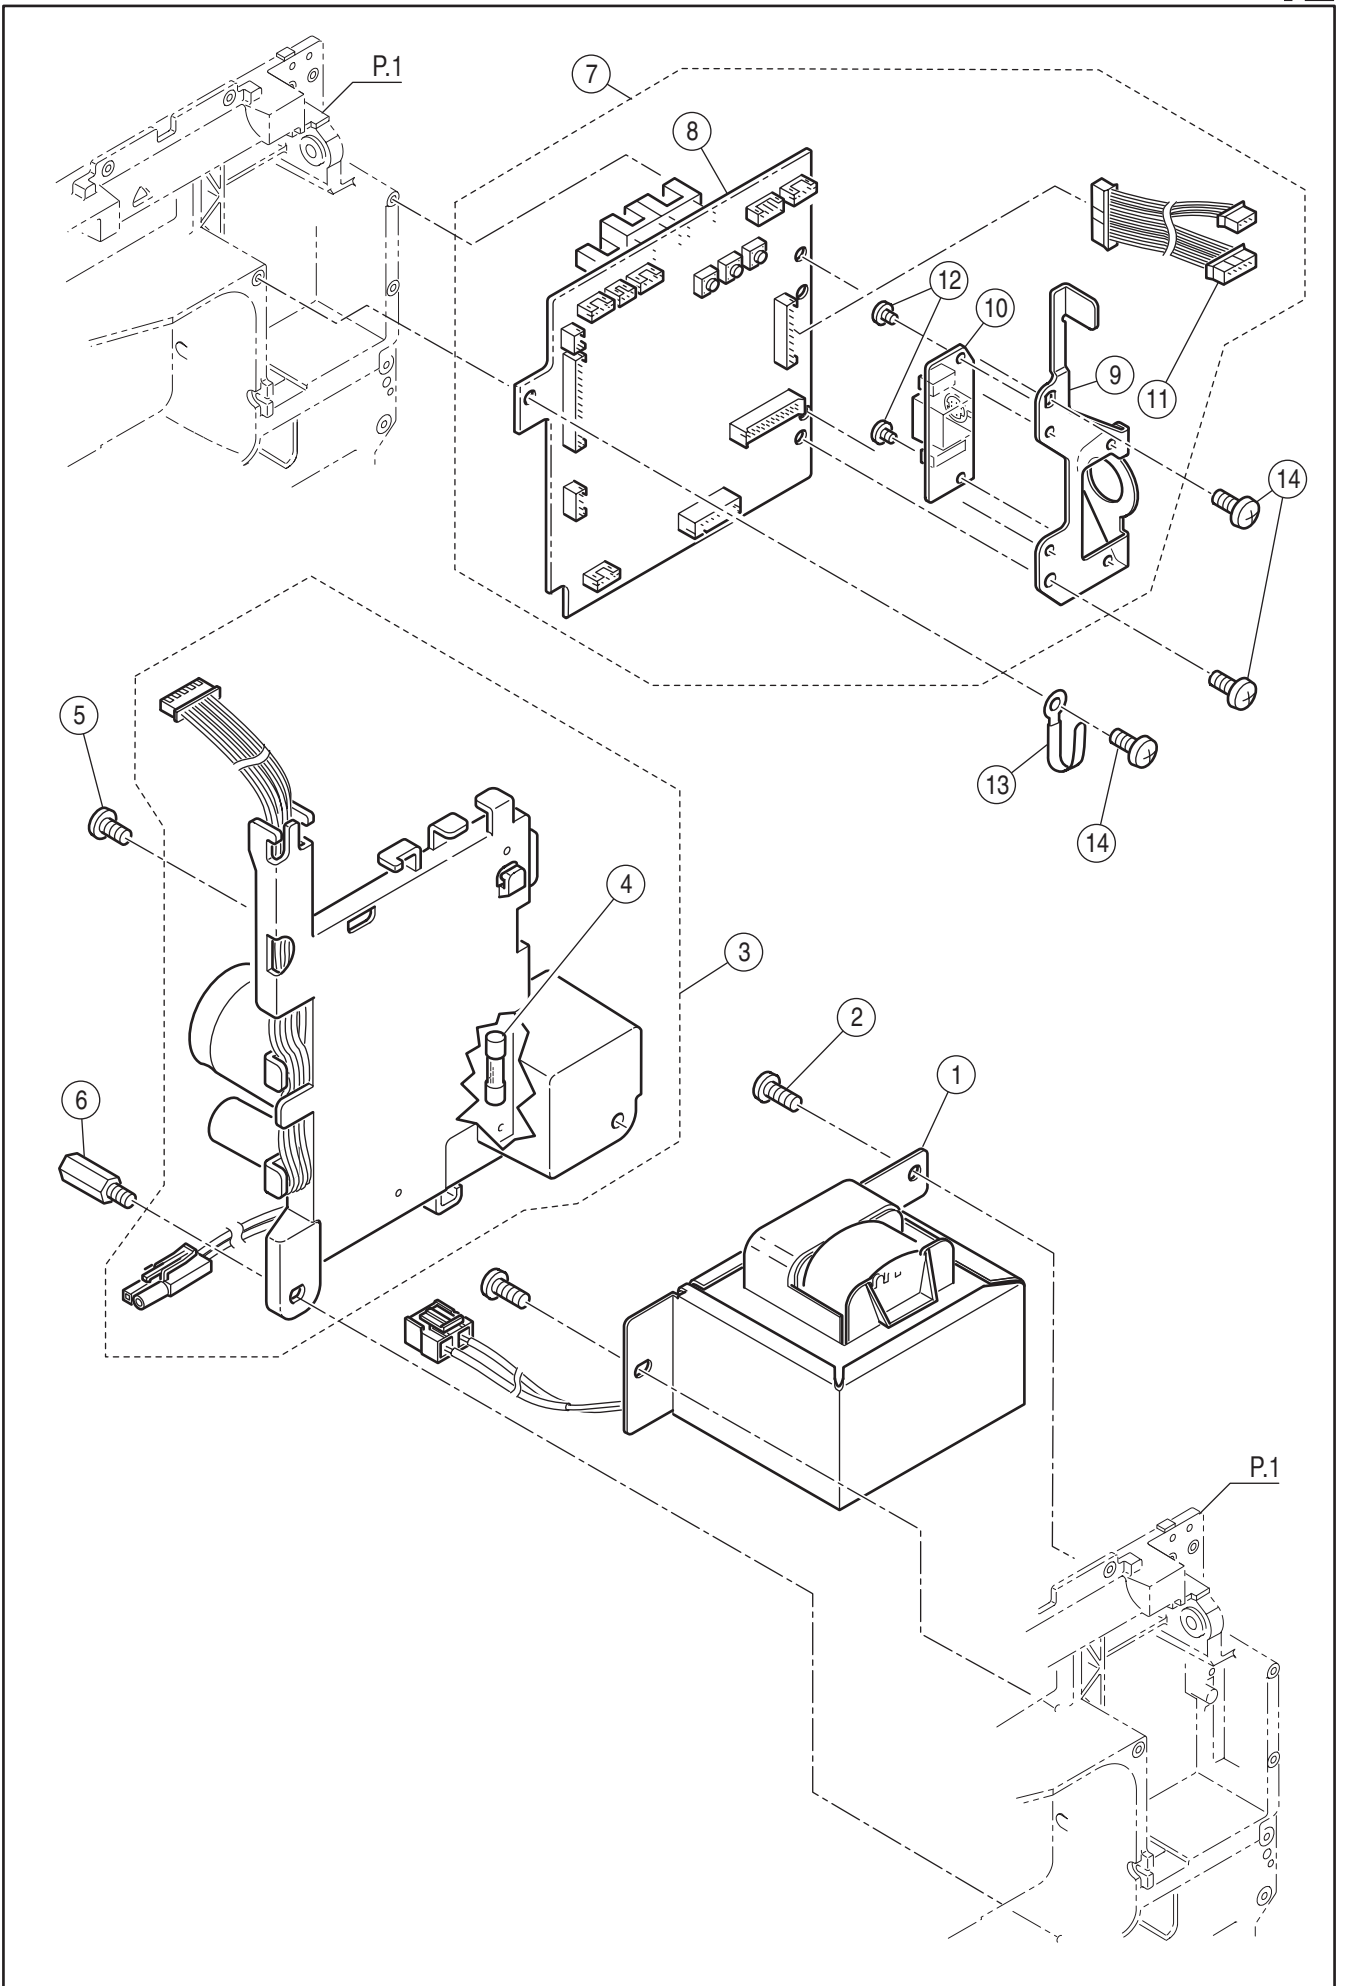

Ref	Part	
No.	No.	Part Name
1	33829	Transformer
2	S31842	Set Screw
3	33985	Power Circuit Unit (Incl.4)
4	FU025	Fuse
5	S02812	Set Screw
6	31719	Stud
7	34857	C.P.U. Board Unit (Incl.8-12)
8	34858	C.P.U. Board Assy.
9	34409	M.D.Connector Bracket
10	34382	M.D.Connector Board Assy.
11	LD273	M.D.Connector Harnes
12	S11697	Set Screw
13	32955	Coating Grip
14	S02812	Set Screw