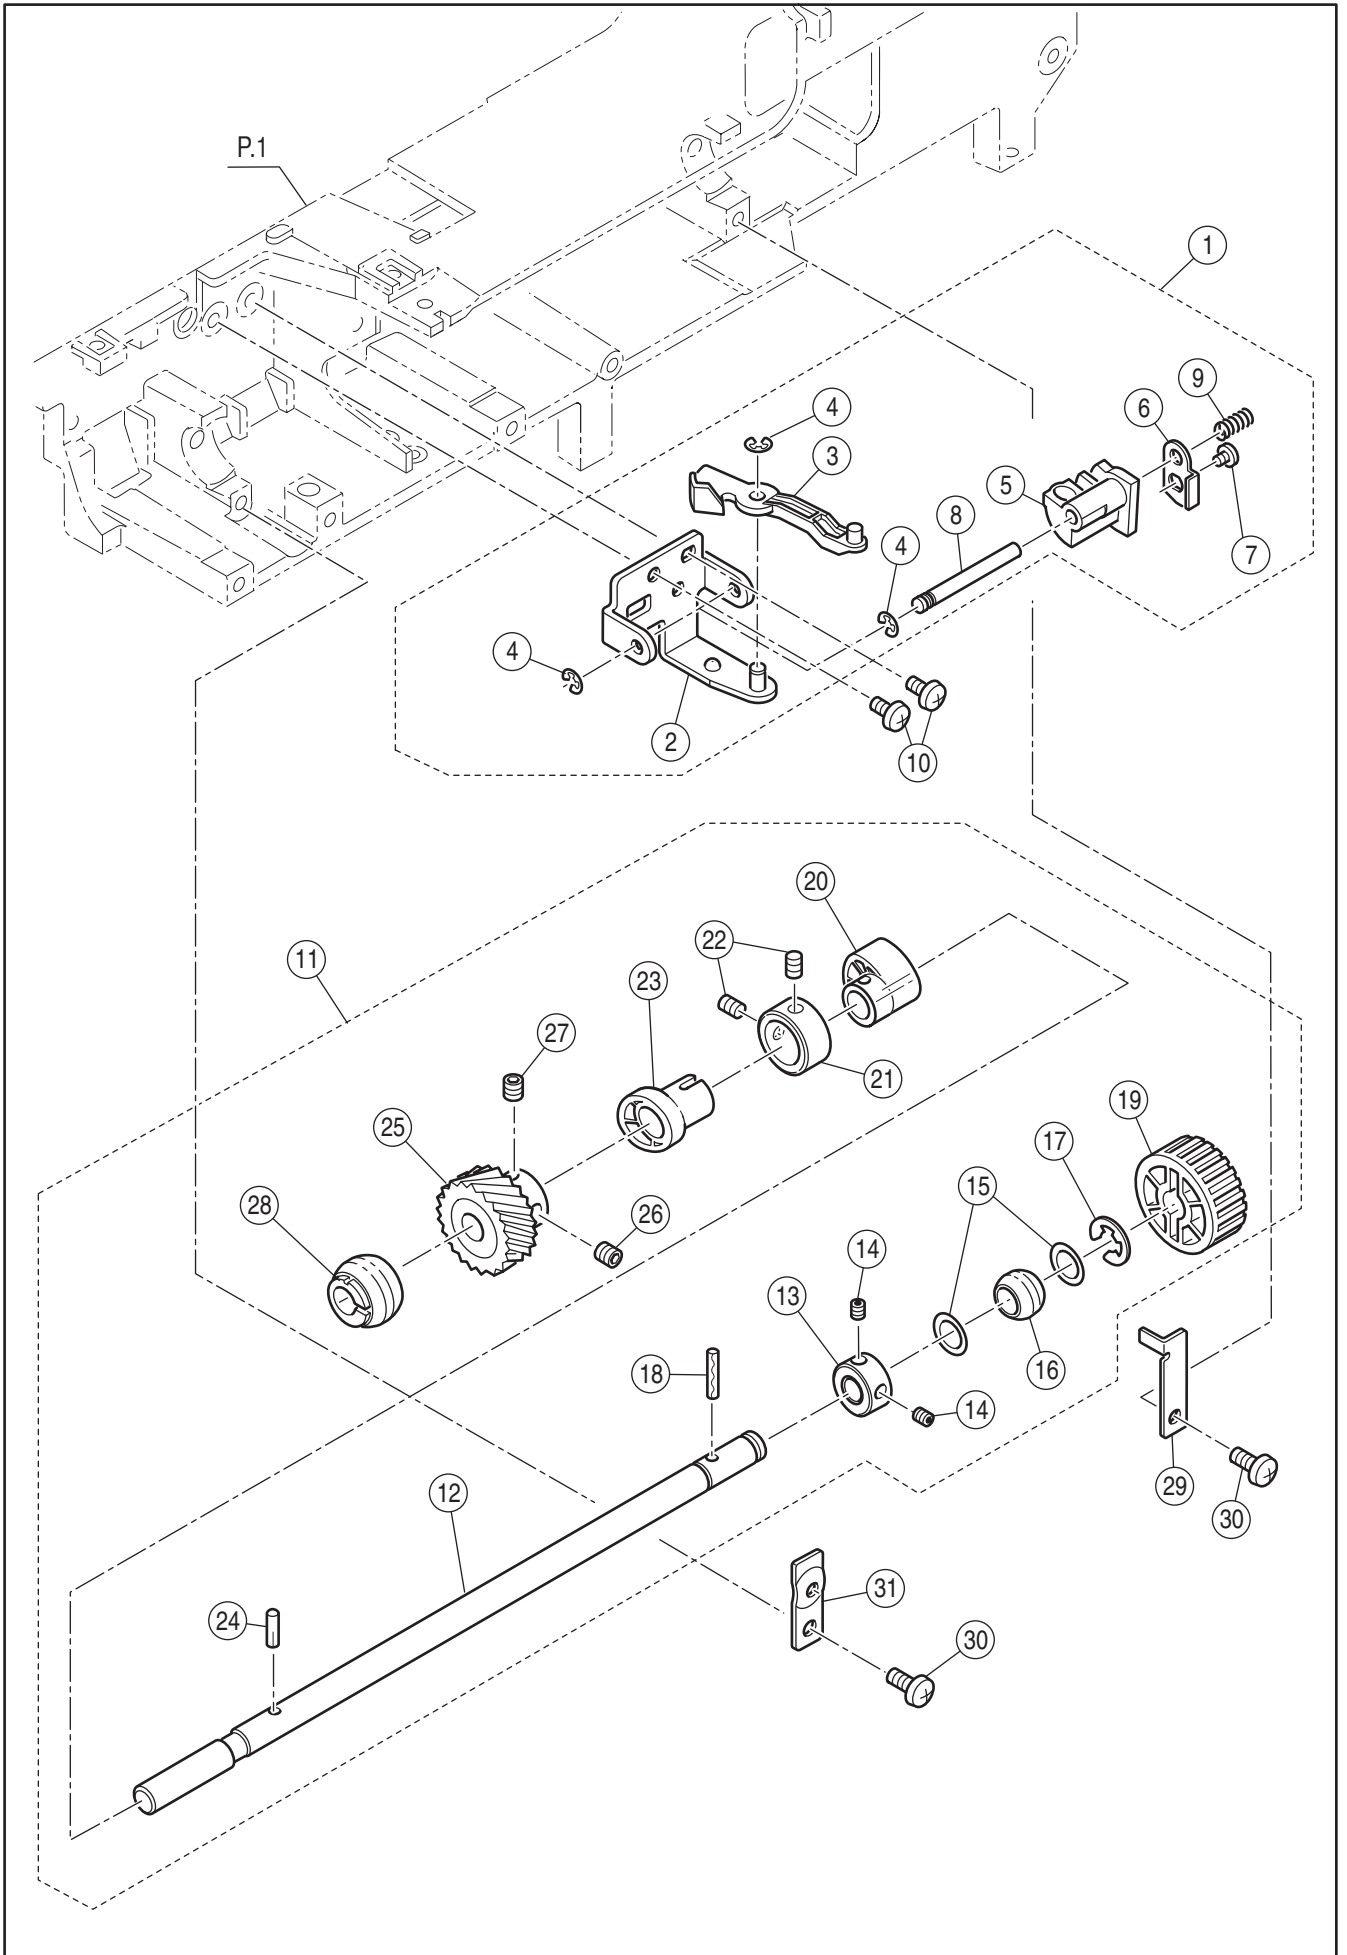

Ref No.	Part No.	Part Name
1	33824	Feed Rocking Cam Follower Assy.(Incl.2-9)
2	33825	Feed Rocking Cam Follower Bracket Assy.
3	33810	Drop Feed Arm
4	07221	Snap Ring
5	33696	Feed Rocking Cam Follower
6	33697	Feed Rocking Cam Follower Plate
7	S61043	Set Screw
8	33698	Feed Rocking Cam Follower Shaft
9	33699	Feed Rocking Cam Follower Spring
10	S2890	Set Screw
11	33682	Lower Shaft Assy.(Incl.12-28)
12	33683	Lower Shaft
13	30178	Collar
14	S12544	Set Screw
15	60254	Polyslider
16	30177	Ball Bush
17	60204	Snap Ring
18	32861	Spring Pin
19	32860	Lower Shaft Timing Pulley
20	30184	Feed Cam
21	30183	Feed Cam Collar
22	S90932	Set Screw
23	33684	Feed Rocking Cam
24	33858	Slot Spring Pin
25	33686	Lower Shaft Gear
26	S30805	Set Screw
27	S60466	Set Screw
28	32854	Lower Shaft Ball Bushing (Left)
29	32408	Ball Bushing Holder
30	S31293	Set Screw
31	32862	Ball Bushing Holder (Left)