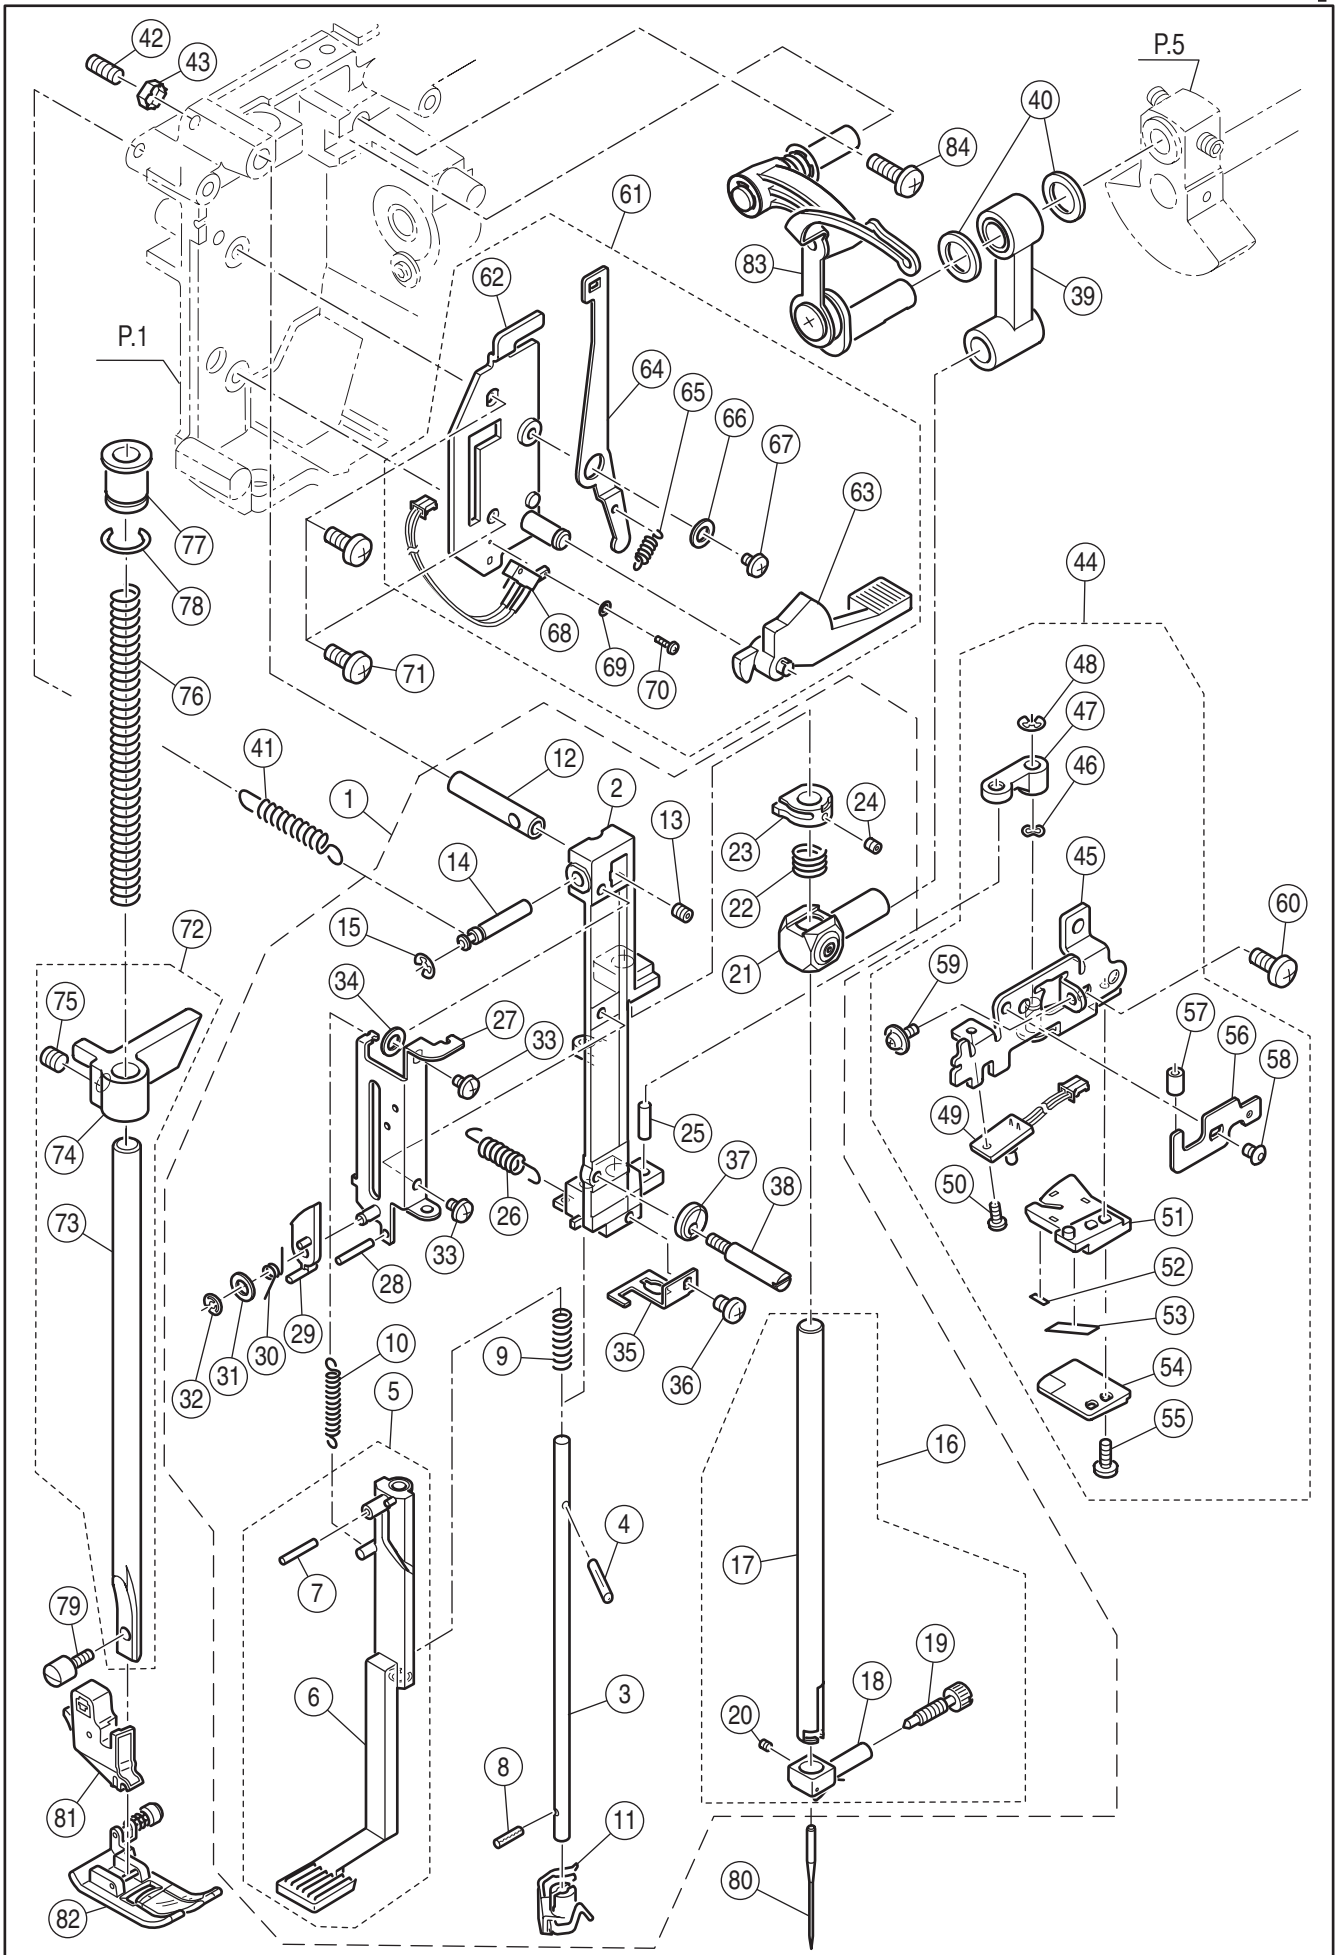

Ref No.	Part No.	Part Name	Ref No.	Part No.	Part Name
1	33977	Needle Bar Guide Assy.(Incl.2-38)	67	S11697	Set Screw
2	32790-2	Needle Bar Guide	68	32953	Presser Foot Switch Assy.
3	32791	Threader Bar	69	33591	Washer
4	32995	Pin	70	S32962	Set Screw
5	33547	Threader Holder Assy.(Incl.6-7)	71	S31293	Set Screw
6	33554	Threader Holder	72	32809	Presser Bar Assy.(Incl.73-75)
7	33555	Threader Holder Pin	73	32810	Presser Bar
8	30261-1	Spring Pin	74	32811	Presser Bar Guide Bracket
9	33550	Threader Bar Spring	75	S30805	Set Screw
10	34543	Threader Holder Spring	76	32812	Presser Spring
11	32557	Threader Hook Assy.	77	32813	Presser Bar Bush
12	32793	Needle Bar Guide Fulcrum Shaft (A)	78	32965	Snap Ring
13	S30388	Set Screw	79	S13064	Presser Foot Thumb Screw
14	32794	Needle Bar Guide Fulcrum Shaft (B)	80	01208	Needle
15	12149	Snap Ring	81	32968	Presser Foot Holder
16	33772	Needle Bar Assy.(Incl.17-20)	82	32969	Zigzag Foot
17	33659	Needle Bar	83	32814	Thread Take-Up Lever Assy.
18	32098-2	Needle Clamp Assy.	84	S12785	Set Screw
19	S32100	Needle Clamp Screw			
20	S32430	Set Screw			
21	90800	Needle Bar Clamp Assy.			
22	34170	Needle Bar Clamp Spring			
23	33549	Threader Bar Stopper			
24	S02894	Set Screw			
25	32964	Z Link Shaft			
26	32801	Z Guide Spring			
27	33556	Threader Holder Guide Plate Assy.			
28	30261	Spring Pin			
29	33557	Threader Holder Stopper			
30	33558	Threader Holder Stopper Spring			
31	31578	Washer			
32	33573	C-type Retaining Ring			
33	31584	Set Screw			
34	12453	Washer			
35	33559	Threader Holder Stopper			
36	S02802	Set Screw			
37	33588	Needle Position Adjusting Collar			
38	33436	Needle Point Limiting Shaft			
39	32932	Needle Bar Clank Rod Assy.			
40	32997	Washer			
41	32800	Spring for Needle Bar Guide Assy.			
42	S32742	Set Screw			
43	N91648	Adjustable Lock Nut			
44	33560	Z Link Bracket Unit(Incl.45-59)			
45	32803	Z Link Bracket Assy.			
46	31838	Wave Washer			
47	32804	Z Link			
48	07221	Snap Ring			
49	32959	LED Board Assy.(Incl.P2-5/33581)			
50	S33441	Set Screw			
51	33561	Threader Holder			
52	33563	Felt			
53	31967	Thread Cutter			
54	33562	Thread Cutter Fixing Plate			
55	S11167	Set Screw			
56	33435	Needle Position Limiting Plate			
57	32867	Rubber Cushion			
58	S33446	Set Screw			
59	S31582	Set Screw			
60	S31293	Set Screw			
61	32805	Presser Foot Lifter Bracket Unit (Incl.62-70)			
62	32806	Presser Foot Lifter Bracket Assy.			
63	32807	Presser Foot Lifter			
64	32808	Tension Release Connecting Plate			
65	32998	Spring			
66	12453	Washer