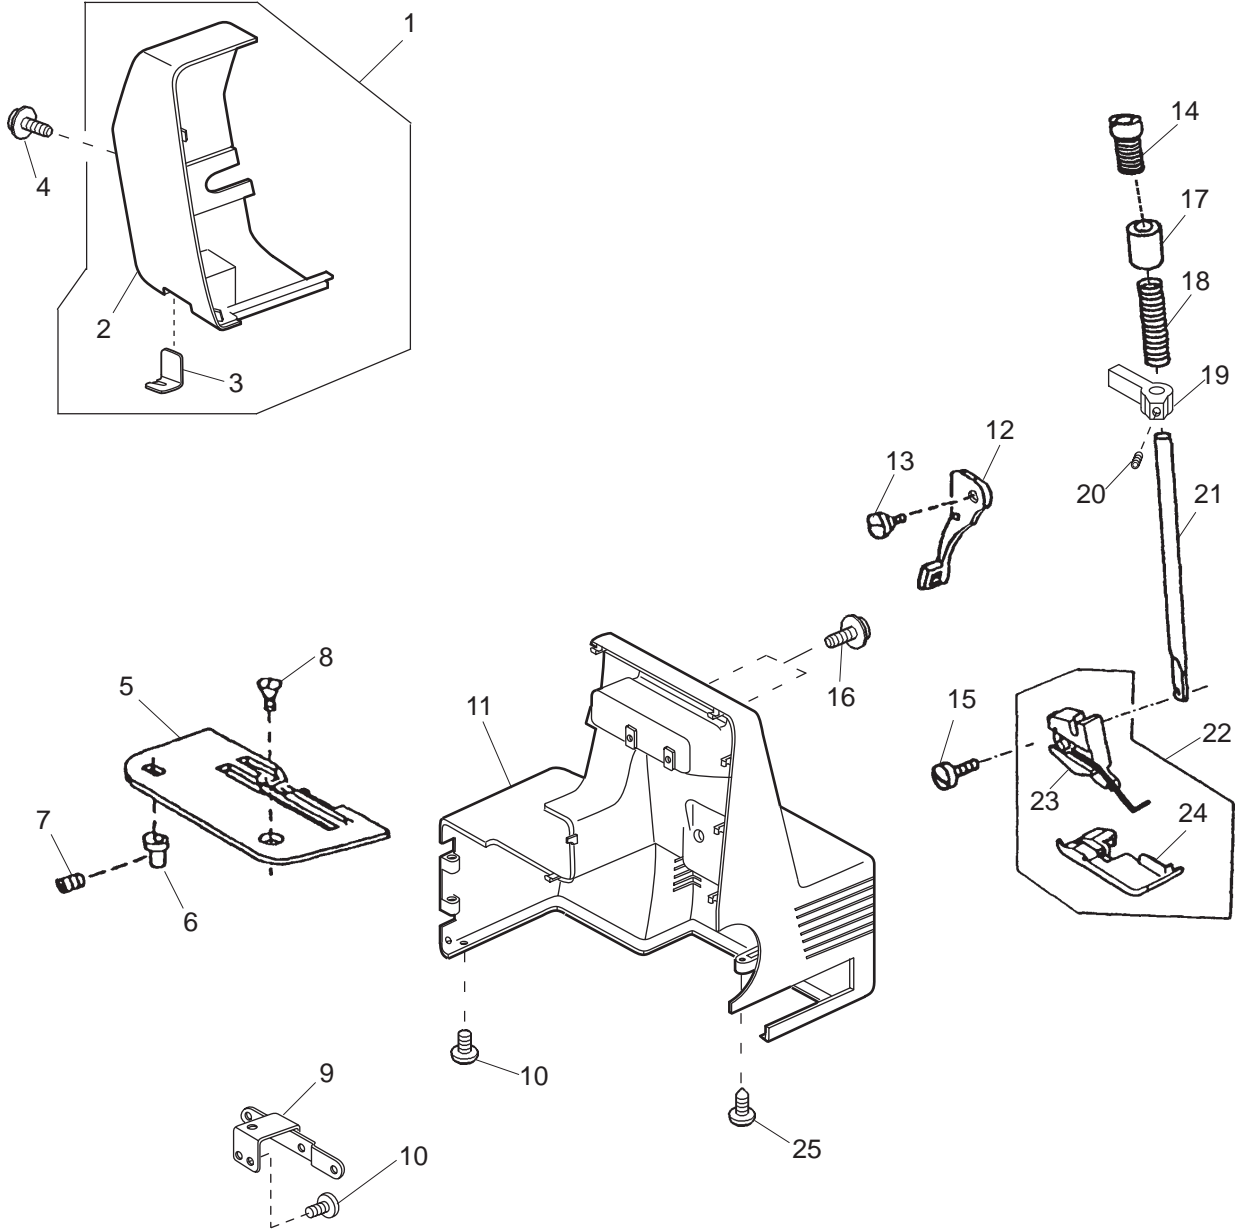

PARTS LIST

PARTS LIST

No.	Part No.	Part Name	Remark
1	793601109	Face plate unit	
2	793001000	Face plate	
3	840602006	Thread cutter unit	
4	000115700	TP screw 4x10	
5	788601000	Needle plate unit	
6	789100007	Eccentric pin	
7	000111902	H. socket screw 3x4	
8	681009101	Plain screw	
9	787294003	Back cover set plate	
10	000081005	Setscrew 4x8	
11	792022118	Back cover	
12	650032015	Presser lifter	
13	810431009	Hinge screw	
14	777013005	Presser adjusting screw	
15	763048006	Setscrew	
16	000115618	TP screw 4x8	
17	777002001	Bushing	
18	787020006	Presser bar spring	
19	789117007	Presser bar bracket	
20	000111304	H. socket screw 5x5	
21	787019002	Presser bar	
22	788501009	Presser foot unit	
23	787541008	Foot holder unit	
24	788502000	Presser foot (lower) unit	
25	000198305	Tapping screw 4x10 (B)	

PREFISSO "J"

PREFISSO "J"

PREFISSO "J"