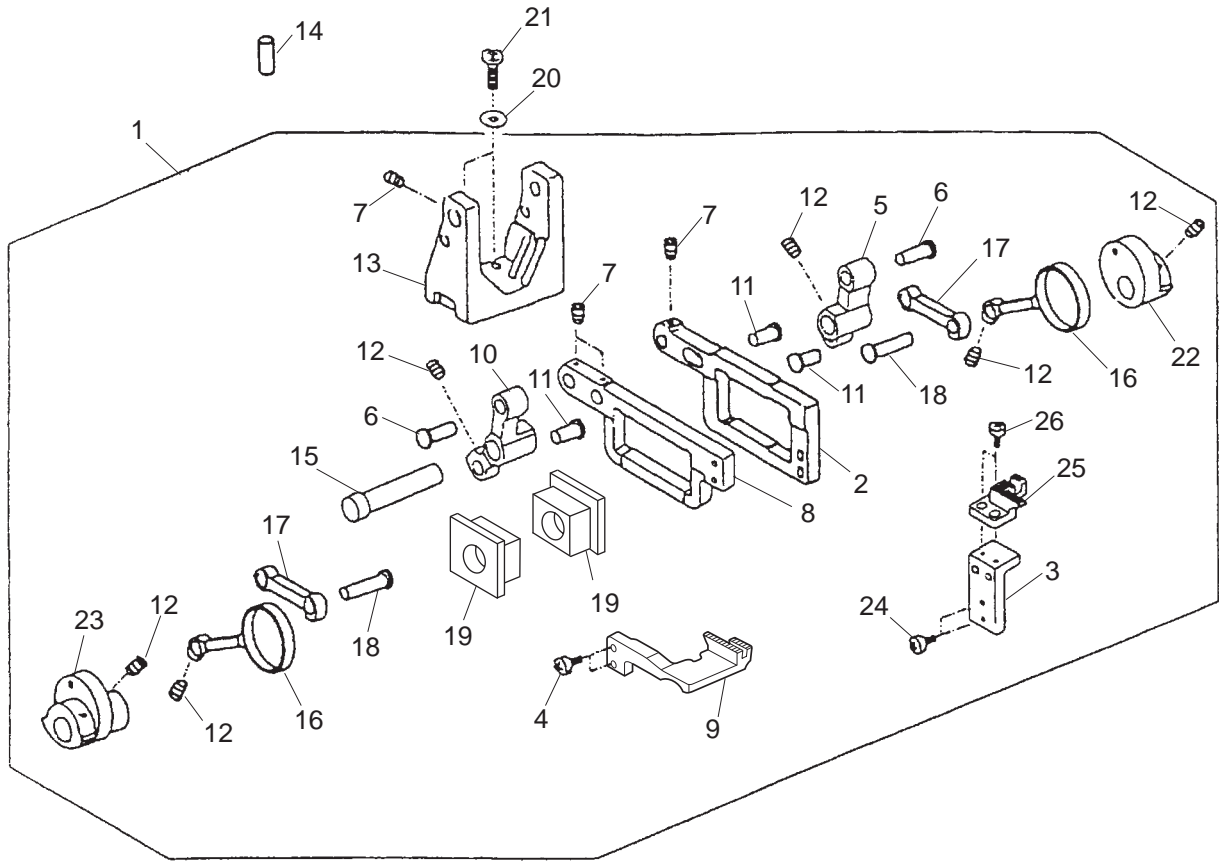

PARTS LIST

PARTS LIST

No.	Part No.	Part Name	Remark
1	792604006	Feed bar unit	
2	788022001	Main feed bar	
3	788023002	Main feed dog bracket	
4	000104201	Setscrew 3.5x10	
5	787054009	Main feed bar drive arm	
6	787055000	Pin	
7	000111902	H. socket screw 3x4	
8	788024003	Sub feed bar	
9	789018007	Sub feed dog	
10	787212007	Sub feed drive arm	
11	787059004	Pin	
12	000111201	H. socket screw 4x4	
13	787305008	Feed bar base	
14	000122803	Pin	
15	787306009	Feed driving arm pin	
16	787065003	Feed bar link	
17	787066004	Feed rocking link	
18	787068006	Pin	
19	792008004	Block	
20	000070506	Washer 4	
21	000101806	Setscrew 4x16	
22	787072003	Main feed drive cam	
23	787073004	Sub feed drive cam	
24	000068811	Setscrew 3.5x10	
25	788027006	Main feed dog	
26	000066705	Setscrew 3x8	

PREFISSO "J"

PREFISSO "J"

PREFISSO "J"