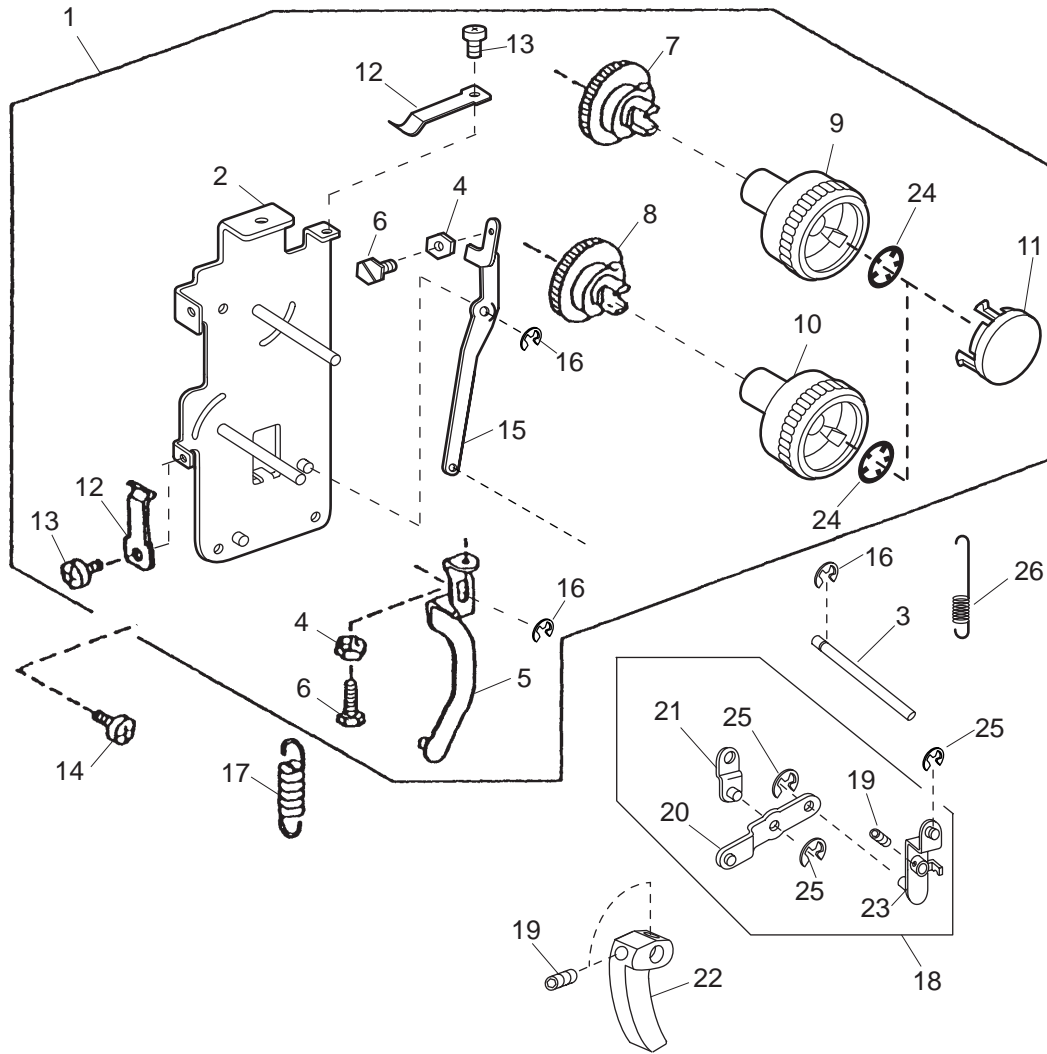

# PARTS LIST

No.	Part No.	Part Name	Remark
1	792613008	Chaining finger bracket unit	
2	787012005	Pin	
3	789106003	Chaining finger set plate	
4	788017003	Chaining finger	
5	787041003	Needle plate setting knob	
6	788018004	Chaining finger spring	
7	000074603	Setscrew 2x4	
8	000078320	Setscrew 3x6	
9	788019005	Fixed needle guard	
10	788015001	Chaining finger bracket	
11	000001609	Snap ring E-5	
12	792007003	Lower knife guide shaft	
13	000111201	H. socket screw 4x4	
14	787046008	Guide plate	
15	787048000	Spring	
16	000081005	Setscrew 4x8	
17	792603005	Lower knife unit	
18	792005001	Lower knife set plate	
19	788013009	Lower knife	
20	000102221	Setscrew 4x6	
21	788021000	Nut	
22	000001207	Snap ring E-2.5	
23	787635000	Upper knife drive arm unit	
24	784607- - -	Upper knife knob unit	
25	784044007	Upper knife knob	
26	000003601	Spring pin 2x14	
27	784043006	Spring	
28	787033002	Upper knife drive arm	
29	784041004	Upper knife guide	
30	810220003	Setscrew 4x6.5	
31	784042005	Upper knife supporter	
32	787022008	Pin	
33	000002909	Snap ring E-7	
34	788127007	Upper knife	
35	624303008	H. bolt 4x6	
36	788008001	Upper knife drive cam	
37	789009005	Upper knife connecting rod	

# PARTS LIST

# PARTS LIST

No.	Part No.	Part Name	Remark
1	792604006	Feed bar unit	
2	788022001	Main feed bar	
3	788023002	Main feed dog bracket	
4	000104201	Setscrew 3.5x10	
5	787054009	Main feed bar drive arm	
6	787055000	Pin	
7	000111902	H. socket screw 3x4	
8	788024003	Sub feed bar	
9	789018007	Sub feed dog	
10	787212007	Sub feed drive arm	
11	787059004	Pin	
12	000111201	H. socket screw 4x4	
13	787305008	Feed bar base	
14	000122803	Pin	
15	787306009	Feed driving arm pin	
16	787065003	Feed bar link	
17	787066004	Feed rocking link	
18	787068006	Pin	
19	792008004	Block	
20	000070506	Washer 4	
21	000101806	Setscrew 4x16	
22	787072003	Main feed drive cam	
23	787073004	Sub feed drive cam	
24	000068811	Setscrew 3.5x10	
25	788027006	Main feed dog	
26	000066705	Setscrew 3x8	