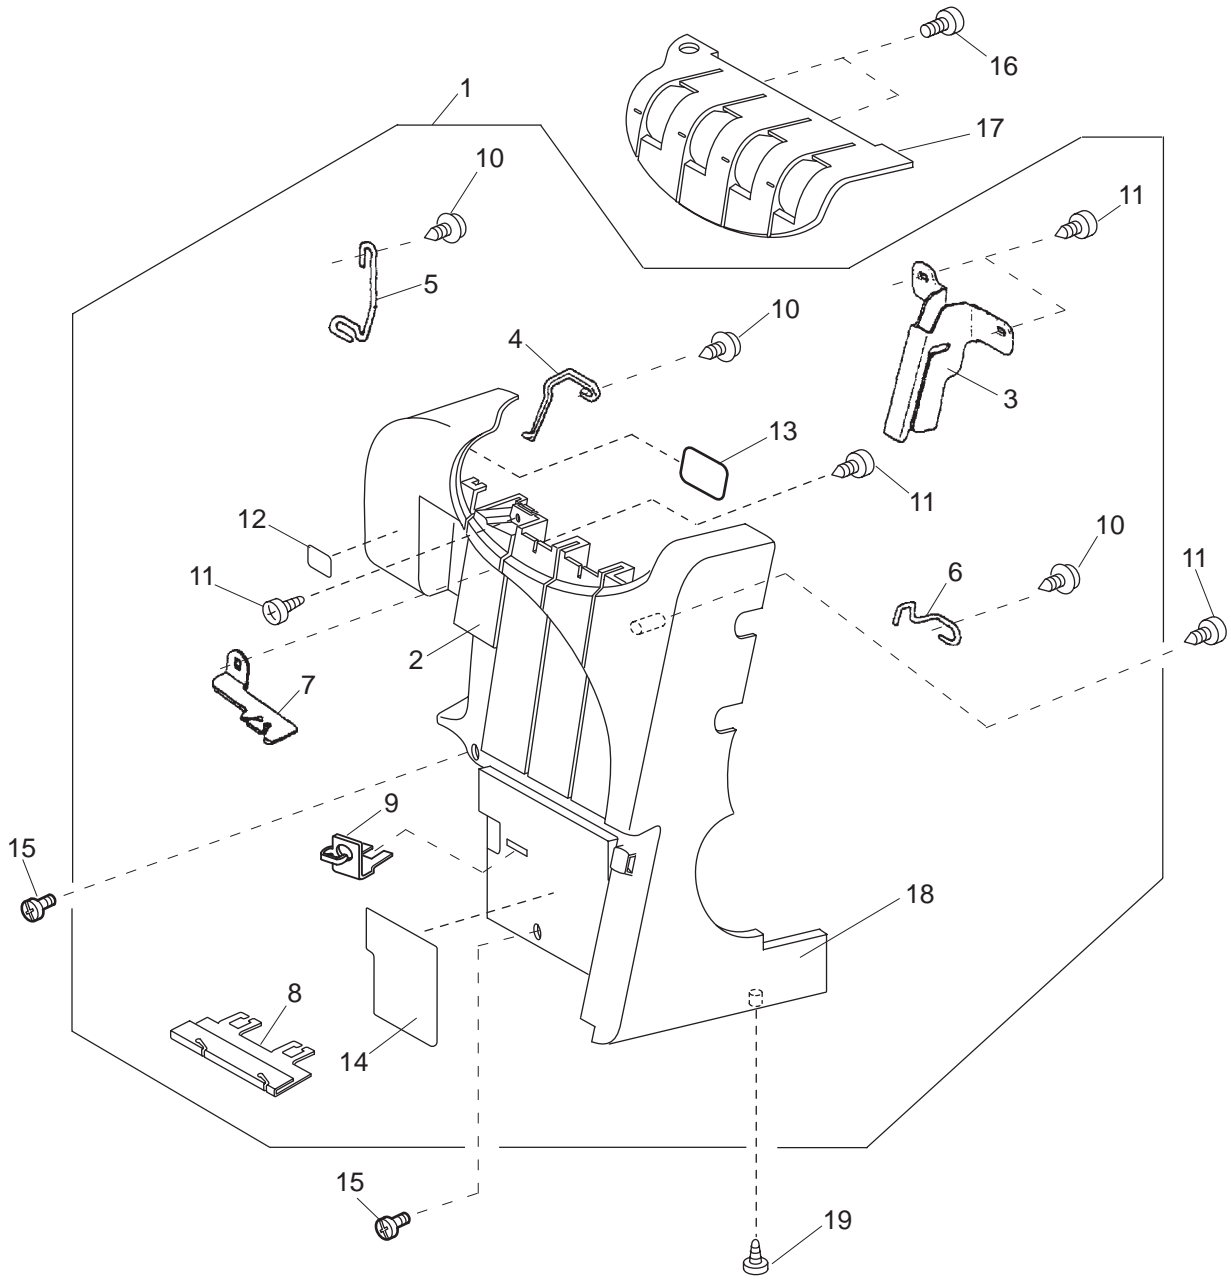

# PARTS LIST

No.	Part No.	Part Name	Remark
1	793603064	Front cover unit	
2	793005004	Thread guide cover	
3	788059007	Take-up lever cover	
4	788060001	Needle thread guide (R)	
5	788115002	Needle thread guide (L)	
6	788107001	Needle thread guide	
7	788063004	Needle thread guide plate	
8	787132002	Looper thread guide	
9	787131001	Upper looper thread guide	
10	000149301	Tapping screw 3x8 (B)	
11	000120203	Tapping screw 3x8 (B)	
12	888261007	Sticker	
13	724025006	Sticker	
14	793006005	Sticker	
15	000081016	Setscrew 4x8	
16	000081005	Setscrew 4x8	
17	793007051	Top cover	
18	793004151	Front cover	
19	000198305	Tapping screw 4x10 (B)	

# PARTS LIST

No.	Part No.	Part Name	Remark
1	7936020041	Thread tension set plate unit	
2	788503023	Left Needle thread tension unit	
3	788504024	Right Needle thread tension unit	
4	788505025	Upper looper thread tension unit	
5	788506026	Lower looper thread tension unit	
6	000081005	Setscrew 4x8	
7	793002001	Tread tension set plate	
8	793003002	Tread guide	
9	000101404	Setscrew 4x6	
10	788613005	Thread tension release shaft unit	
11	788054002	Tread tension release shaft	
12	000002507	Snap ring E-4	
13	788056004	Cam ring	
14	788055003	Thread tension release lever	
15	788095005	Snap ring (2)	
16	000111201	H. socket screw 4x4	
17	788089006	Thread tension release link	
18	000002105	Snap ring E-3	