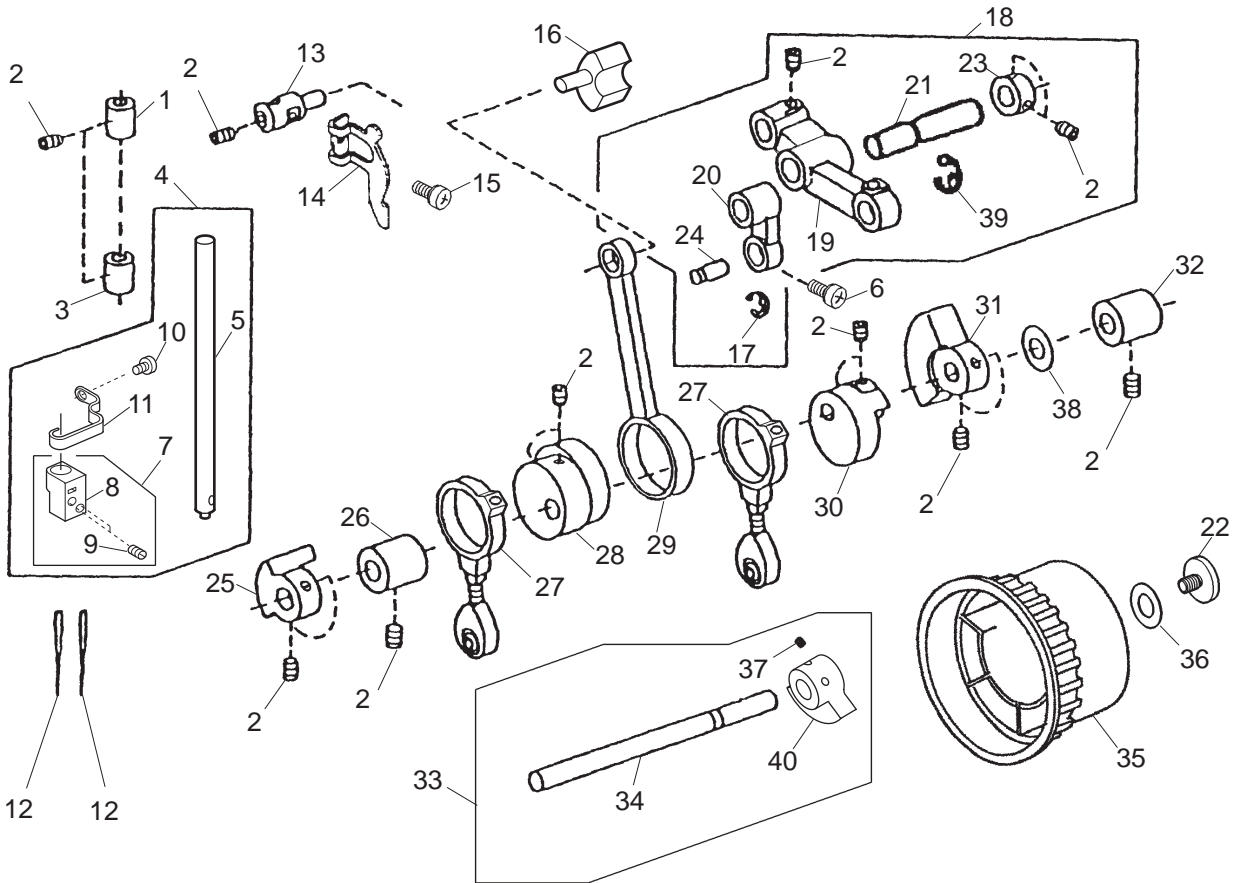

PARTS LIST

PARTS LIST

No.	Part No.	Part Name	Remark
1	784027004	Needle bar upper bushing	
2	000011201	H. socket screw 4x4	
3	784028005	Needle bar lower bushing	
4	792601003	Needle bar unit	
5	792001007	Needle bar	
6	000101703	Setscrew 4x12	
7	792501002	Needle clamp unit	
8	792002008	Needle clamp	
9	888264000	Needle clamp screw	
10	000078320	Setscrew 3x6	
11	792003009	Needle bar thread guide	
12	784157015	Needle HAx1 SP-14	
13	784024001	Needle bar bracked	
14	788004007	Take-up lever	
15	000078319	Setscrew 3x6	
16	789103000	Needle bar balancer	
17	000001609	Snap ring E-5	
18	789612007	Needle bar crank unit	
19	789104001	Needle bar crank	
20	789007003	Needle bar link	
21	789008004	Needle bar crank shaft	
22	618070004	Screw	
23	624245001	Ring	
24	784022009	Link pin	
25	792037002	Balance weight (left)	
26	784009000	Bushing	
27	784602102	Looper cam ring unit	
28	787007100	Needle bar cam	
29	784011005	Needle bar crank rod	
30	787004107	Upper looper cam	
31	787176008	Balance weight (right)	
32	784310007	Bushing	
33	789611109	Main shaft unit	
34	789001007	Main shaft	
35	784019508	Handwheel	
36	556047007	Washer	
37	000111304	H. socket screw 5x5	
38	000038605	Washer 10x0.5	
39	000002909	Snap ring E-7	
40	789101101	Balance weight