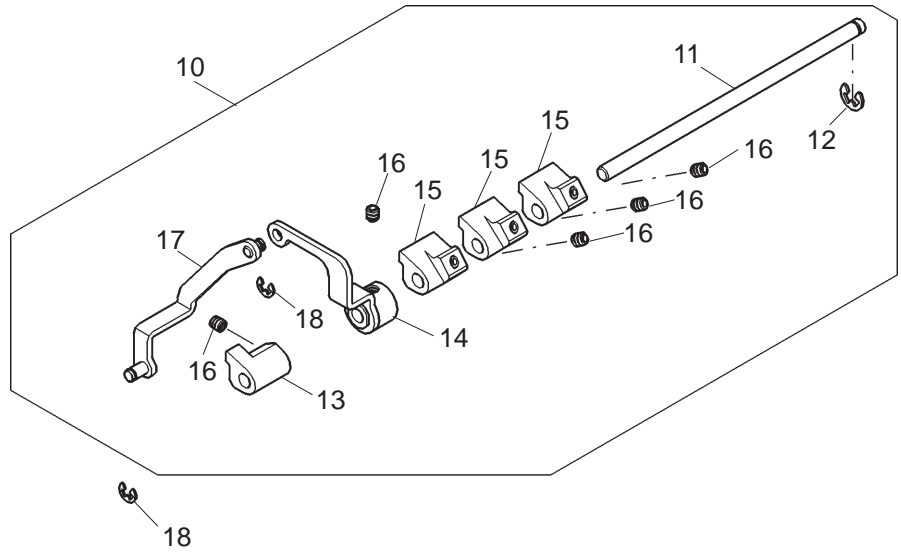

# PARTS LIST

# PARTS LIST

No.	Part No.	Part Name	Remark
1	793603064	Front cover unit	
2	793005004	Thread guide cover	
3	788059007	Take-up lever cover	
4	788060001	Needle thread guide (R)	
5	788115002	Needle thread guide (L)	
6	788107001	Needle thread guide	
7	788063004	Needle thread guide plate	
8	787132002	Looper thread guide	
9	787131001	Upper looper thread guide	
10	000149301	Tapping screw 3x8 (B)	
11	000120203	Tapping screw 3x8 (B)	
12	888261007	Sticker	
13	724025006	Sticker	
14	793006005	Sticker	
15	000081016	Setscrew 4x8	
16	000081005	Setscrew 4x8	
17	793007051	Top cover	
18	793004151	Front cover	
19	000198305	Tapping screw 4x10 (B)	

# PARTS LIST

No.	Part No.	Part Name	Remark
1	7936020041	Thread tension set plate unit	
2	788503023	Left Needle thread tension unit	
3	788504024	Right Needle thread tension unit	
4	788505025	Upper looper thread tension unit	
5	788506026	Lower looper thread tension unit	
6	000081005	Setscrew 4x8	
7	793002001	Tread tension set plate	
8	793003002	Tread guide	
9	000101404	Setscrew 4x6	
10	788613005	Thread tension release shaft unit	
11	788054002	Tread tension release shaft	
12	000002507	Snap ring E-4	
13	788056004	Cam ring	
14	788055003	Thread tension release lever	
15	788095005	Snap ring (2)	
16	000111201	H. socket screw 4x4	
17	788089006	Thread tension release link	
18	000002105	Snap ring E-3	