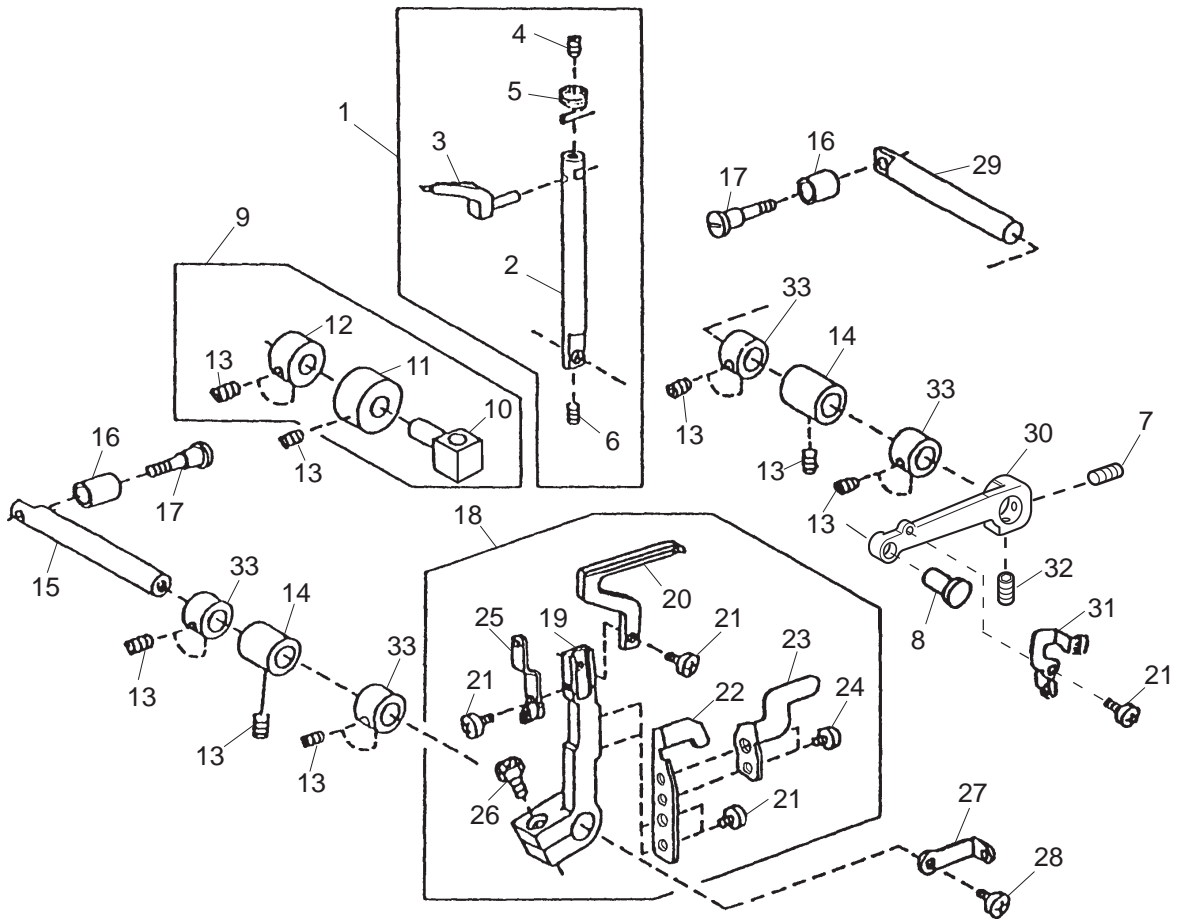

PARTS LIST

PARTS LIST

No.	Part No.	Part Name	Remark
1	787618007	Upper looper shaft unit	
2	787111005	Upper looper shaft	
3	784076019	Upper looper	
4	000112501	H. socket screw 4x4	
5	784077009	U. looper thread guide 3x6	
6	000177205	H. socket screw 3x6	
7	000111304	H. socket screw 5x5	
8	789116006	Upper looper pin	
9	792614009	U. looper shaft guide unit	
10	792038003	U. looper shaft guide	
11	792039004	Bushing	
12	787106007	Ring	
13	000111201	H. socket screw 4x4	
14	787104005	Bushing	
15	787116000	L. looper crank shaft	
16	787107008	Crank spacer	
17	787108009	Crank setscrew	
18	785610036	Lower looper unit	
19	785024004	L. looper base (2)	
20	784083606	Lower looper	
21	000078320	Setscrew 3x6	
22	787383000	Rear needle guard	
23	785023003	Front needle guard	
24	000099006	H. socket screw 3x4	
25	784085206	L. looper thread guide (3)	
26	000138008	H. socket screw 4x16	
27	785010203	L. looper thread guide	
28	000103004	Setscrew 3.5x6	
29	787105006	U. looper crank shaft	
30	789112002	U. looper waving arm	
31	788038000	Looper thread guide (L2)	
32	000110107	H. socket screw 5x5	
33	820166001	Ring