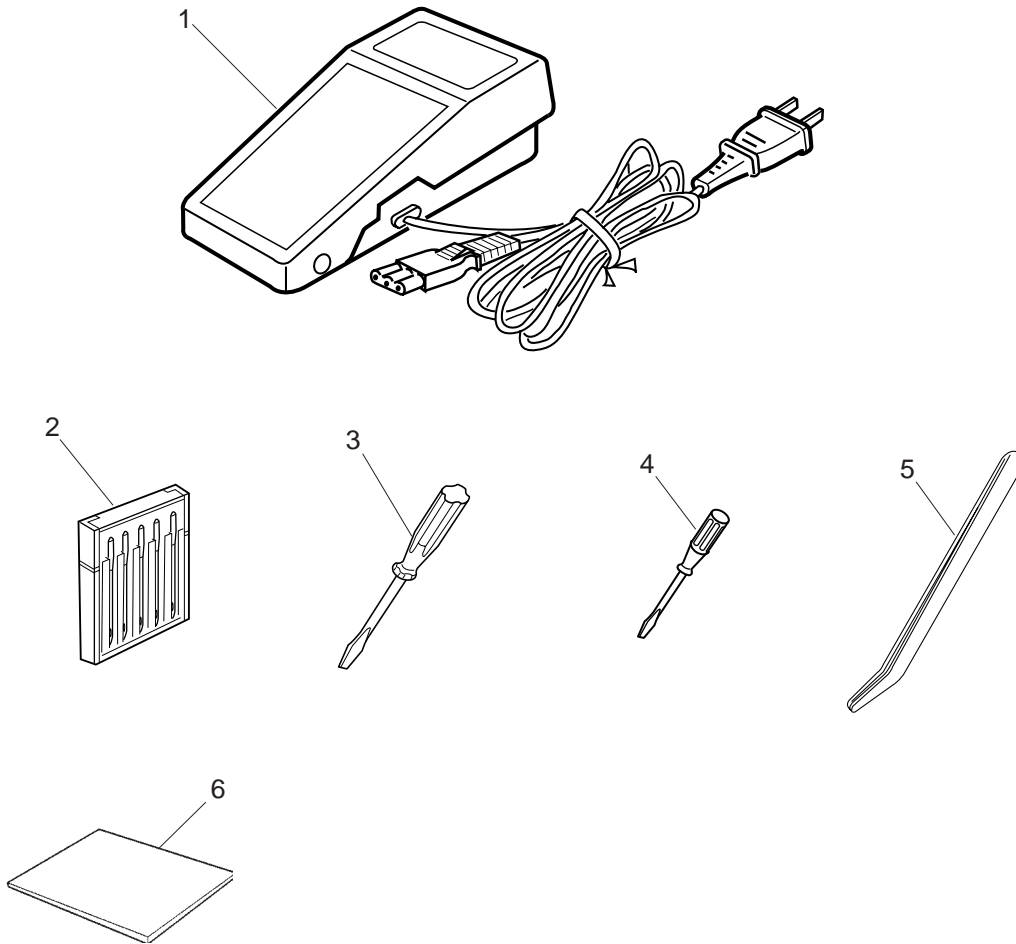

Standard Accessories

Standard Accessories

No.	Part No.	Part Name	Remark
1	C - 2060	Speed controller (230V)	
2	784860100	Needle set	
3	784810002	Screwdriver (large)	
4	792030005	Screwdriver (small)	
5	624801001	Tweezer	
6	793800007	Instruction book (E/F/S)	

PREFISSO "J"