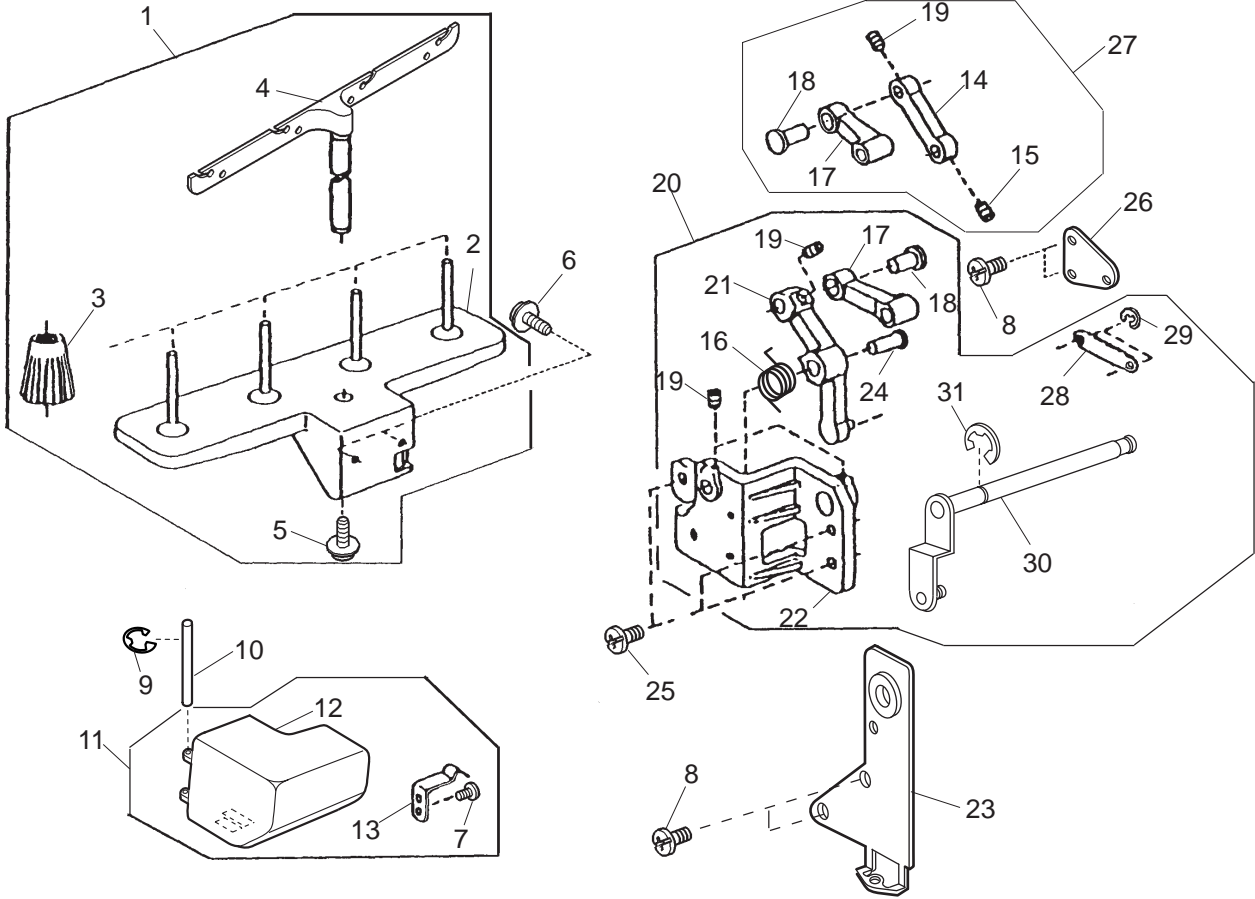

# PARTS LIST

# PARTS LIST

No.	Part No.	Part Name	Remark
1	7936020041	Thread tension set plate unit	
2	788503023	Left Needle thread tension unit	
3	788504024	Right Needle thread tension unit	
4	788505025	Upper looper thread tension unit	
5	788506026	Lower looper thread tension unit	
6	000081005	Setscrew 4x8	
7	793002001	Tread tension set plate	
8	793003002	Tread guide	
9	000101404	Setscrew 4x6	
10	788613005	Thread tension release shaft unit	
11	788054002	Tread tension release shaft	
12	000002507	Snap ring E-4	
13	788056004	Cam ring	
14	788055003	Thread tension release lever	
15	788095005	Snap ring (2)	
16	000111201	H. socket screw 4x4	
17	788089006	Thread tension release link	
18	000002105	Snap ring E-3	

# PARTS LIST

No.	Part No.	Part Name	Remark
1	789606008	Spool stand unit	
2	777011003	Spool stand	
3	784223105	Spool holder	
4	789607009	Thread guide bar unit	
5	000115700	TP screw 4x10	
6	000114802	TP screw 4x12	
7	000120203	Tapping screw 3x8 (B)	
8	000081005	Setscrew 4x8	
9	000002105	Snap ring E-3	
10	792024006	Side cover shaft	
11	792608103	Side cover unit	
12	792023005	Side cover	
13	787163002	Side cover spring	
14	792035000	Main feed con. arm 2	
15	000110107	H. socket screw 5x5	
16	787301004	Spring	
17	787067005	Feed link	
18	787195003	Feed connecting pin	
19	000111201	H. socket screw 4x4	
20	792611006	Feed adjusting base unit	
21	787194002	Sub feed connecting arm 3	
22	787074108	Feed adjusting base	
23	792009005	Main shaft set plate (C)	
24	787076007	Connecting arm pin	
25	000103509	Setscrew 4x10	
26	792033008	Connecting arm support	
27	792616001	Main feed con. arm unit	
28	787081005	Feed con. arm link	
29	000002105	Snap ring E-3	
30	792034009	Sub feed con. arm shaft	
31	000001609	Snap ring E-5	