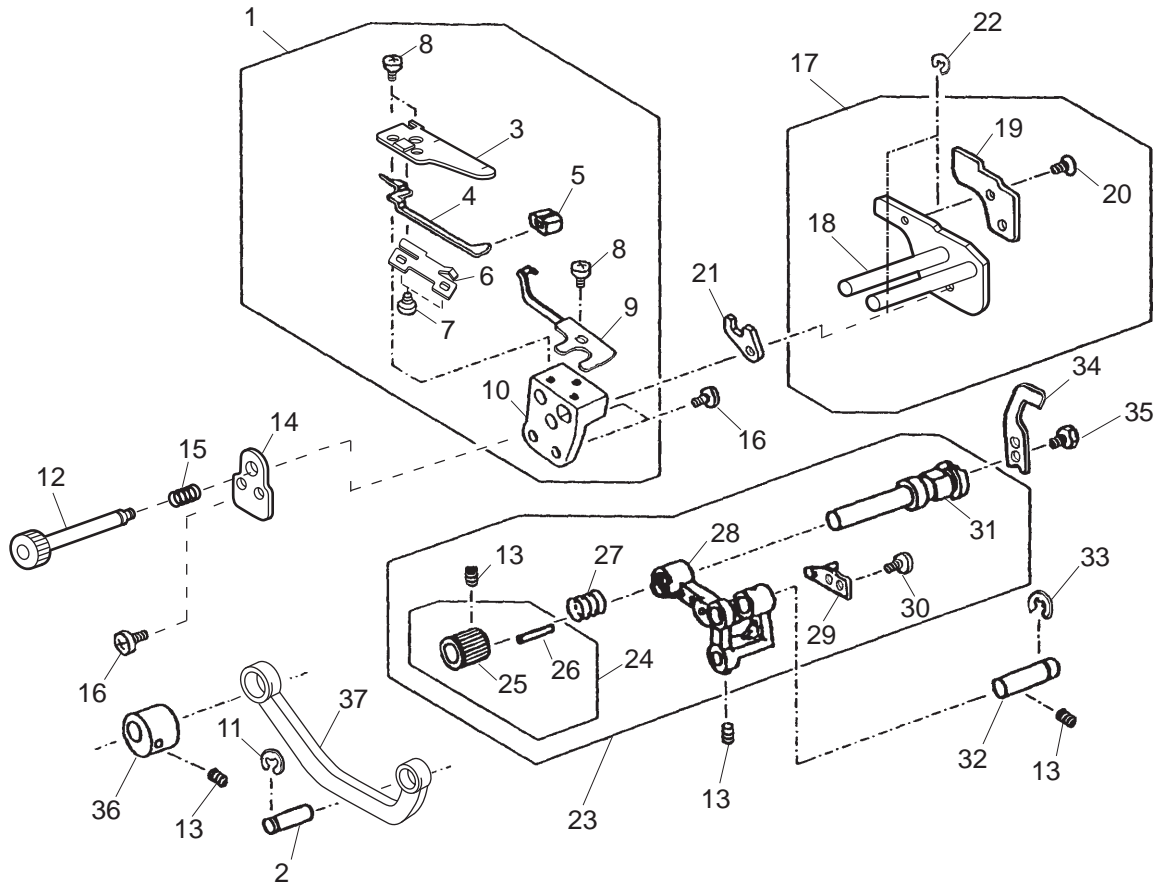

PARTS LIST

PARTS LIST

No.	Part No.	Part Name	Remark
1	792613008	Chaining finger bracket unit	
2	787012005	Pin	
3	789106003	Chaining finger set plate	
4	788017003	Chaining finger	
5	787041003	Needle plate setting knob	
6	788018004	Chaining finger spring	
7	000074603	Setscrew 2x4	
8	000078320	Setscrew 3x6	
9	788019005	Fixed needle guard	
10	788015001	Chaining finger bracket	
11	000001609	Snap ring E-5	
12	792007003	Lower knife guide shaft	
13	000111201	H. socket screw 4x4	
14	787046008	Guide plate	
15	787048000	Spring	
16	000081005	Setscrew 4x8	
17	792603005	Lower knife unit	
18	792005001	Lower knife set plate	
19	788013009	Lower knife	
20	000102221	Setscrew 4x6	
21	788021000	Nut	
22	000001207	Snap ring E-2.5	
23	787635000	Upper knife drive arm unit	
24	784607- - -	Upper knife knob unit	
25	784044007	Upper knife knob	
26	000003601	Spring pin 2x14	
27	784043006	Spring	
28	787033002	Upper knife drive arm	
29	784041004	Upper knife guide	
30	810220003	Setscrew 4x6.5	
31	784042005	Upper knife supporter	
32	787022008	Pin	
33	000002909	Snap ring E-7	
34	788127007	Upper knife	
35	624303008	H. bolt 4x6	
36	788008001	Upper knife drive cam	
37	789009005	Upper knife connecting rod