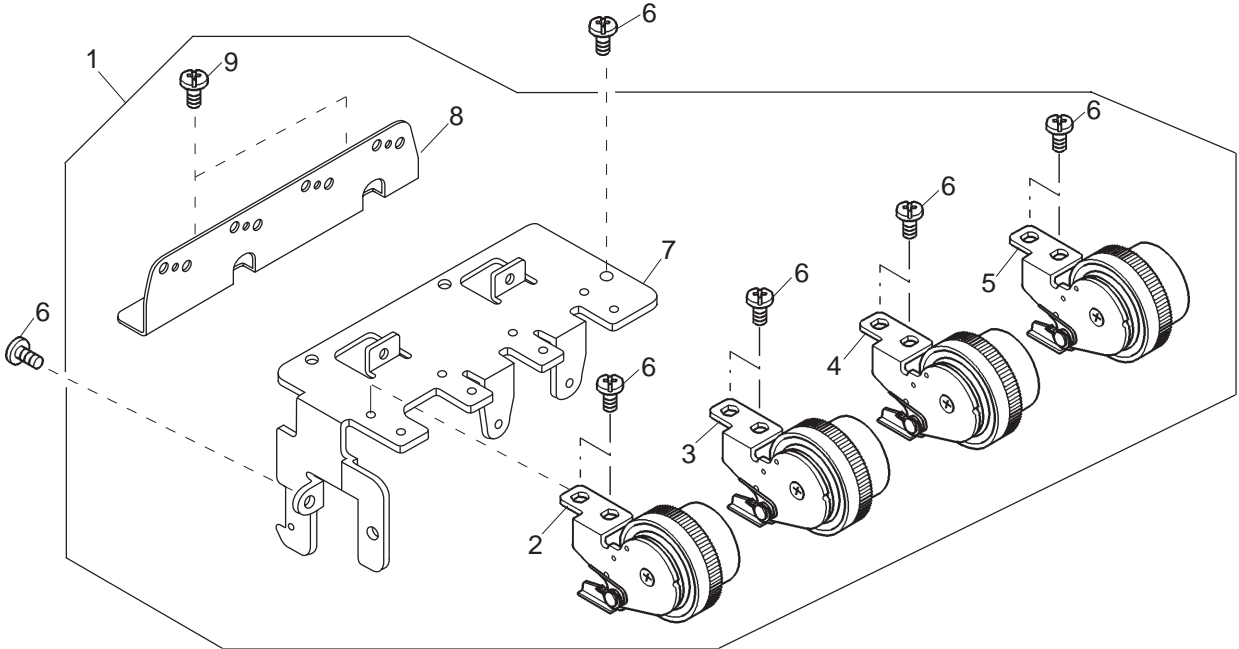

# PARTS LIST

# PARTS LIST

No.	Part No.	Part Name	Remark
1	793603064	Front cover unit	
2	793005004	Thread guide cover	
3	788059007	Take-up lever cover	
4	788060001	Needle thread guide (R)	
5	788115002	Needle thread guide (L)	
6	788107001	Needle thread guide	
7	788063004	Needle thread guide plate	
8	787132002	Looper thread guide	
9	787131001	Upper looper thread guide	
10	000149301	Tapping screw 3x8 (B)	
11	000120203	Tapping screw 3x8 (B)	
12	888261007	Sticker	
13	724025006	Sticker	
14	793006005	Sticker	
15	000081016	Setscrew 4x8	
16	000081005	Setscrew 4x8	
17	793007051	Top cover	
18	793004151	Front cover	
19	000198305	Tapping screw 4x10 (B)	

# PARTS LIST

No.	Part No.	Part Name	Remark
1	7936020041	Thread tension set plate unit	
2	788503023	Left Needle thread tension unit	
3	788504024	Right Needle thread tension unit	
4	788505025	Upper looper thread tension unit	
5	788506026	Lower looper thread tension unit	
6	000081005	Setscrew 4x8	
7	793002001	Tread tension set plate	
8	793003002	Tread guide	
9	000101404	Setscrew 4x6	
10	788613005	Thread tension release shaft unit	
11	788054002	Tread tension release shaft	
12	000002507	Snap ring E-4	
13	788056004	Cam ring	
14	788055003	Thread tension release lever	
15	788095005	Snap ring (2)	
16	000111201	H. socket screw 4x4	
17	788089006	Thread tension release link	
18	000002105	Snap ring E-3	