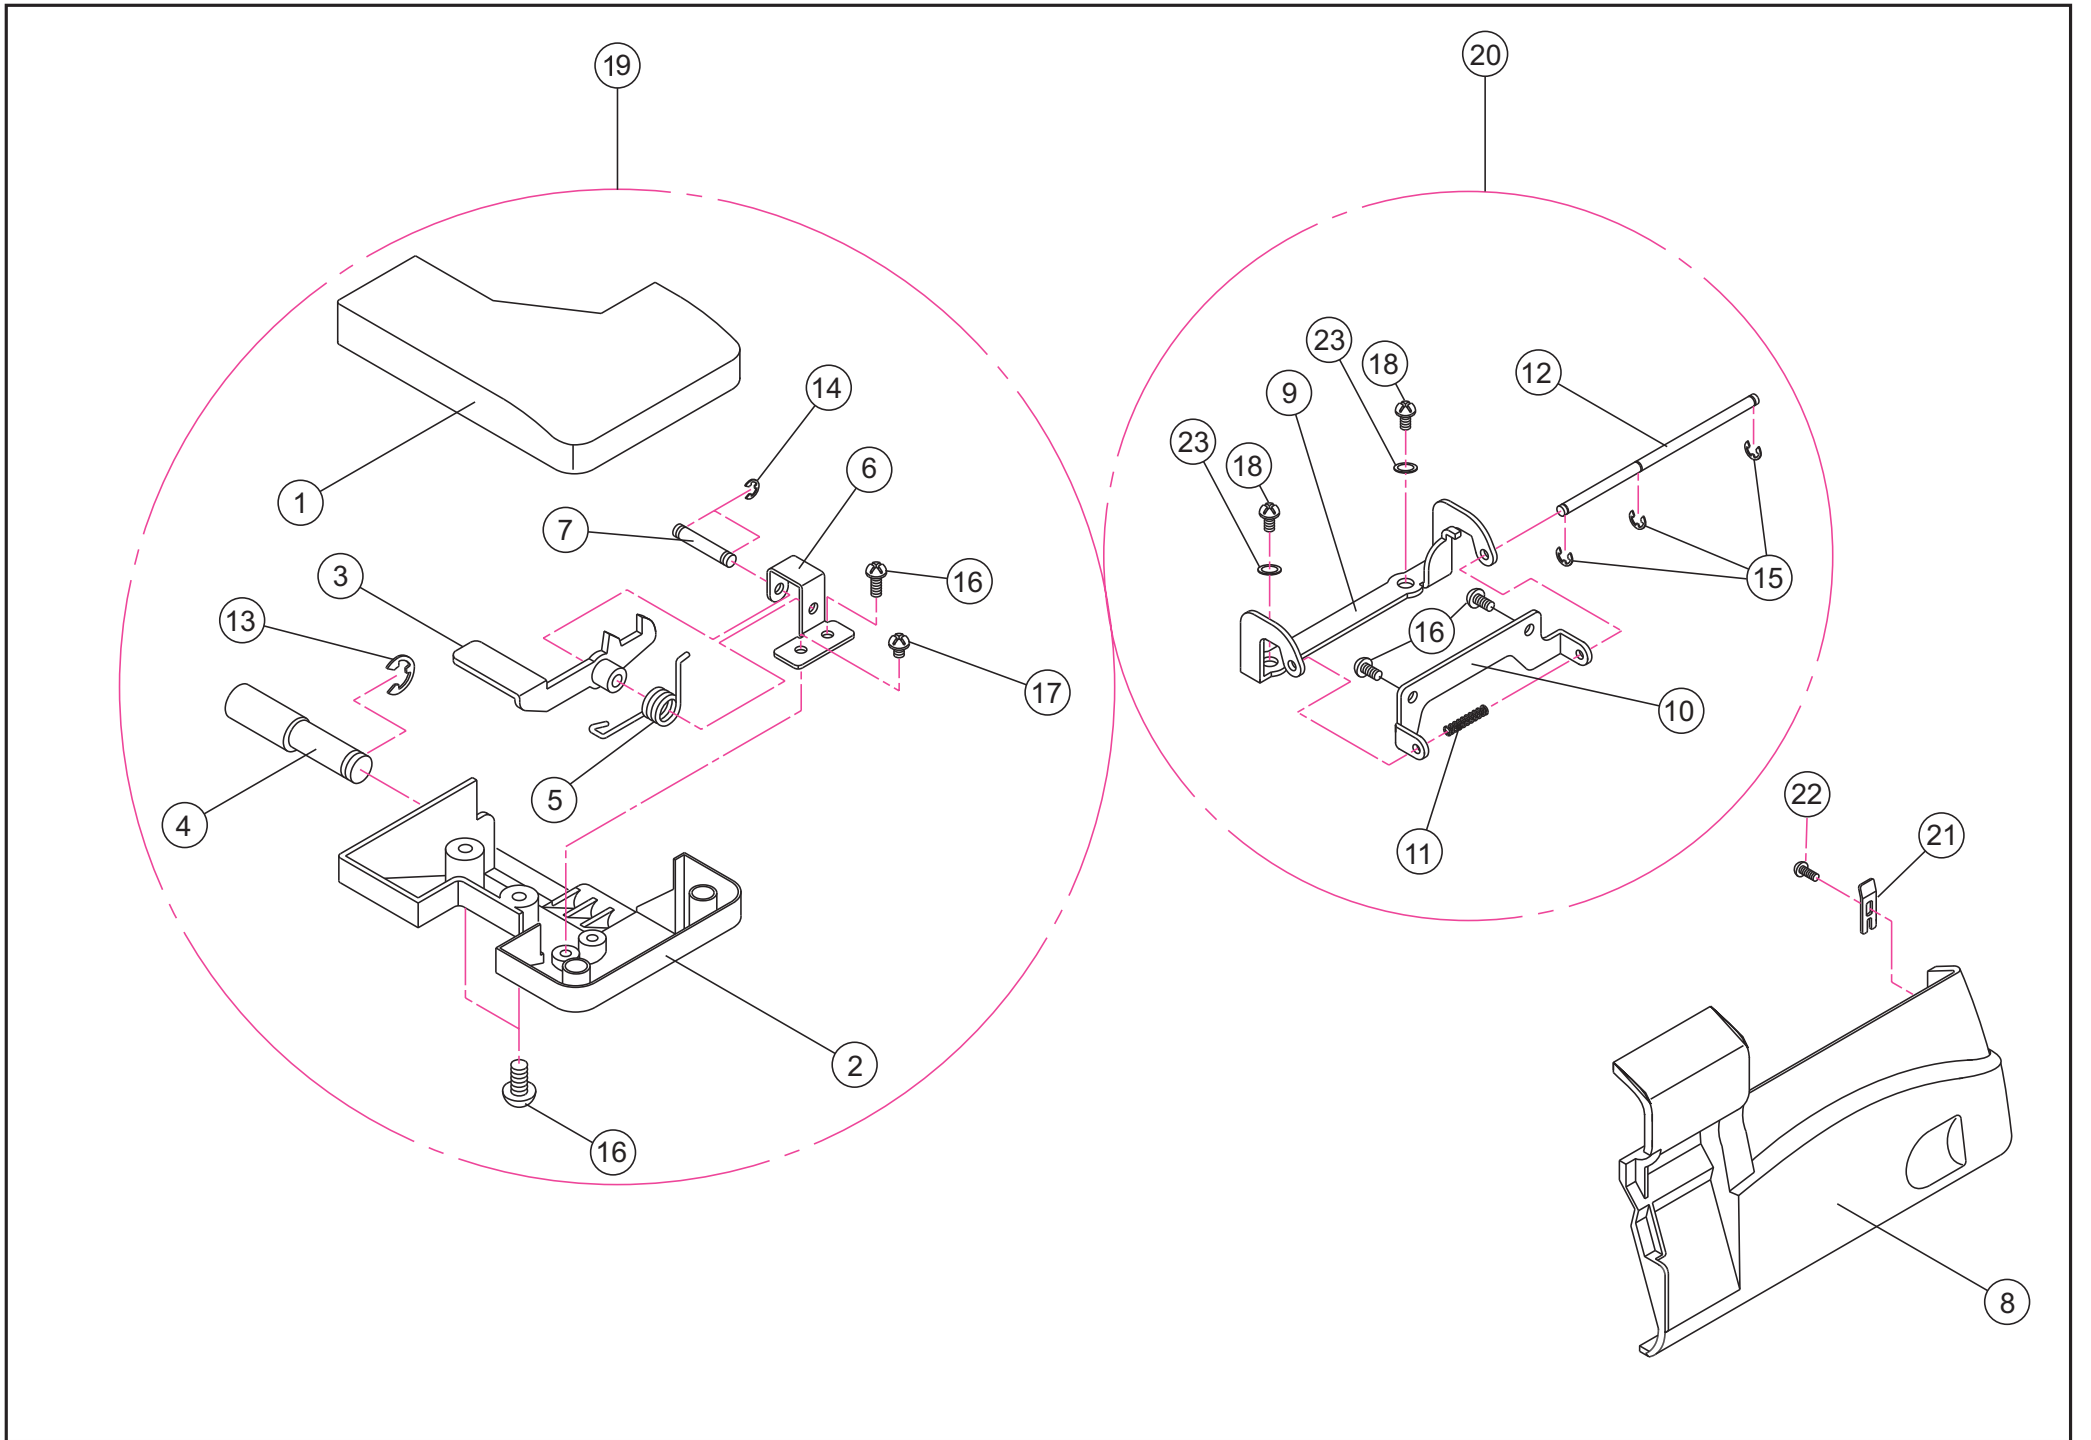

PARTS #	PAGE	NO	品名/DESCRIPTION	50e	51e
40131076	2	1	Sewing table cover		
40131077	2	1	Sewing table cover		
40131078	2	2	Sewing table base		
40131079	2	2	Sewing table base		
40131080	2	3	Sewing table opening lever		
40131081	2	4	Sewing table shaft		
40131082	2	5	Opening lever spring		
40131083	2	6	Opening lever holder		
40131084	2	7	Opening lever shaft		
40131085	2	8	Looper cover		
40131086	2	8	Looper cover(50e)	○	
40131085	2	8	Looper cover(51e)		○
40131087	2	9	Looper cover hinge (A)		
40131088	2	10	Looper cover hinge (B)		
40131089	2	11	Looper cover hinge spring		
40131090	2	12	Looper cover hinge shaft		
40131091	2	13	E ring		
40131092	2	14	E ring		
40131093	2	15	E ring		
40131094	2	16	Set screw		
40131095	2	17	Set screw		
40131096	2	18	Set screw		
40131097	2	19	Sewing table complete set		
40131098	2	20	Looper cover hinge set		
40131099	2	21	Looper cover setting plate		
40131100	2	22	Set screw		
40131101	2	23	Washer		
40131102	2	24	Looper cover set (No.8 included)		