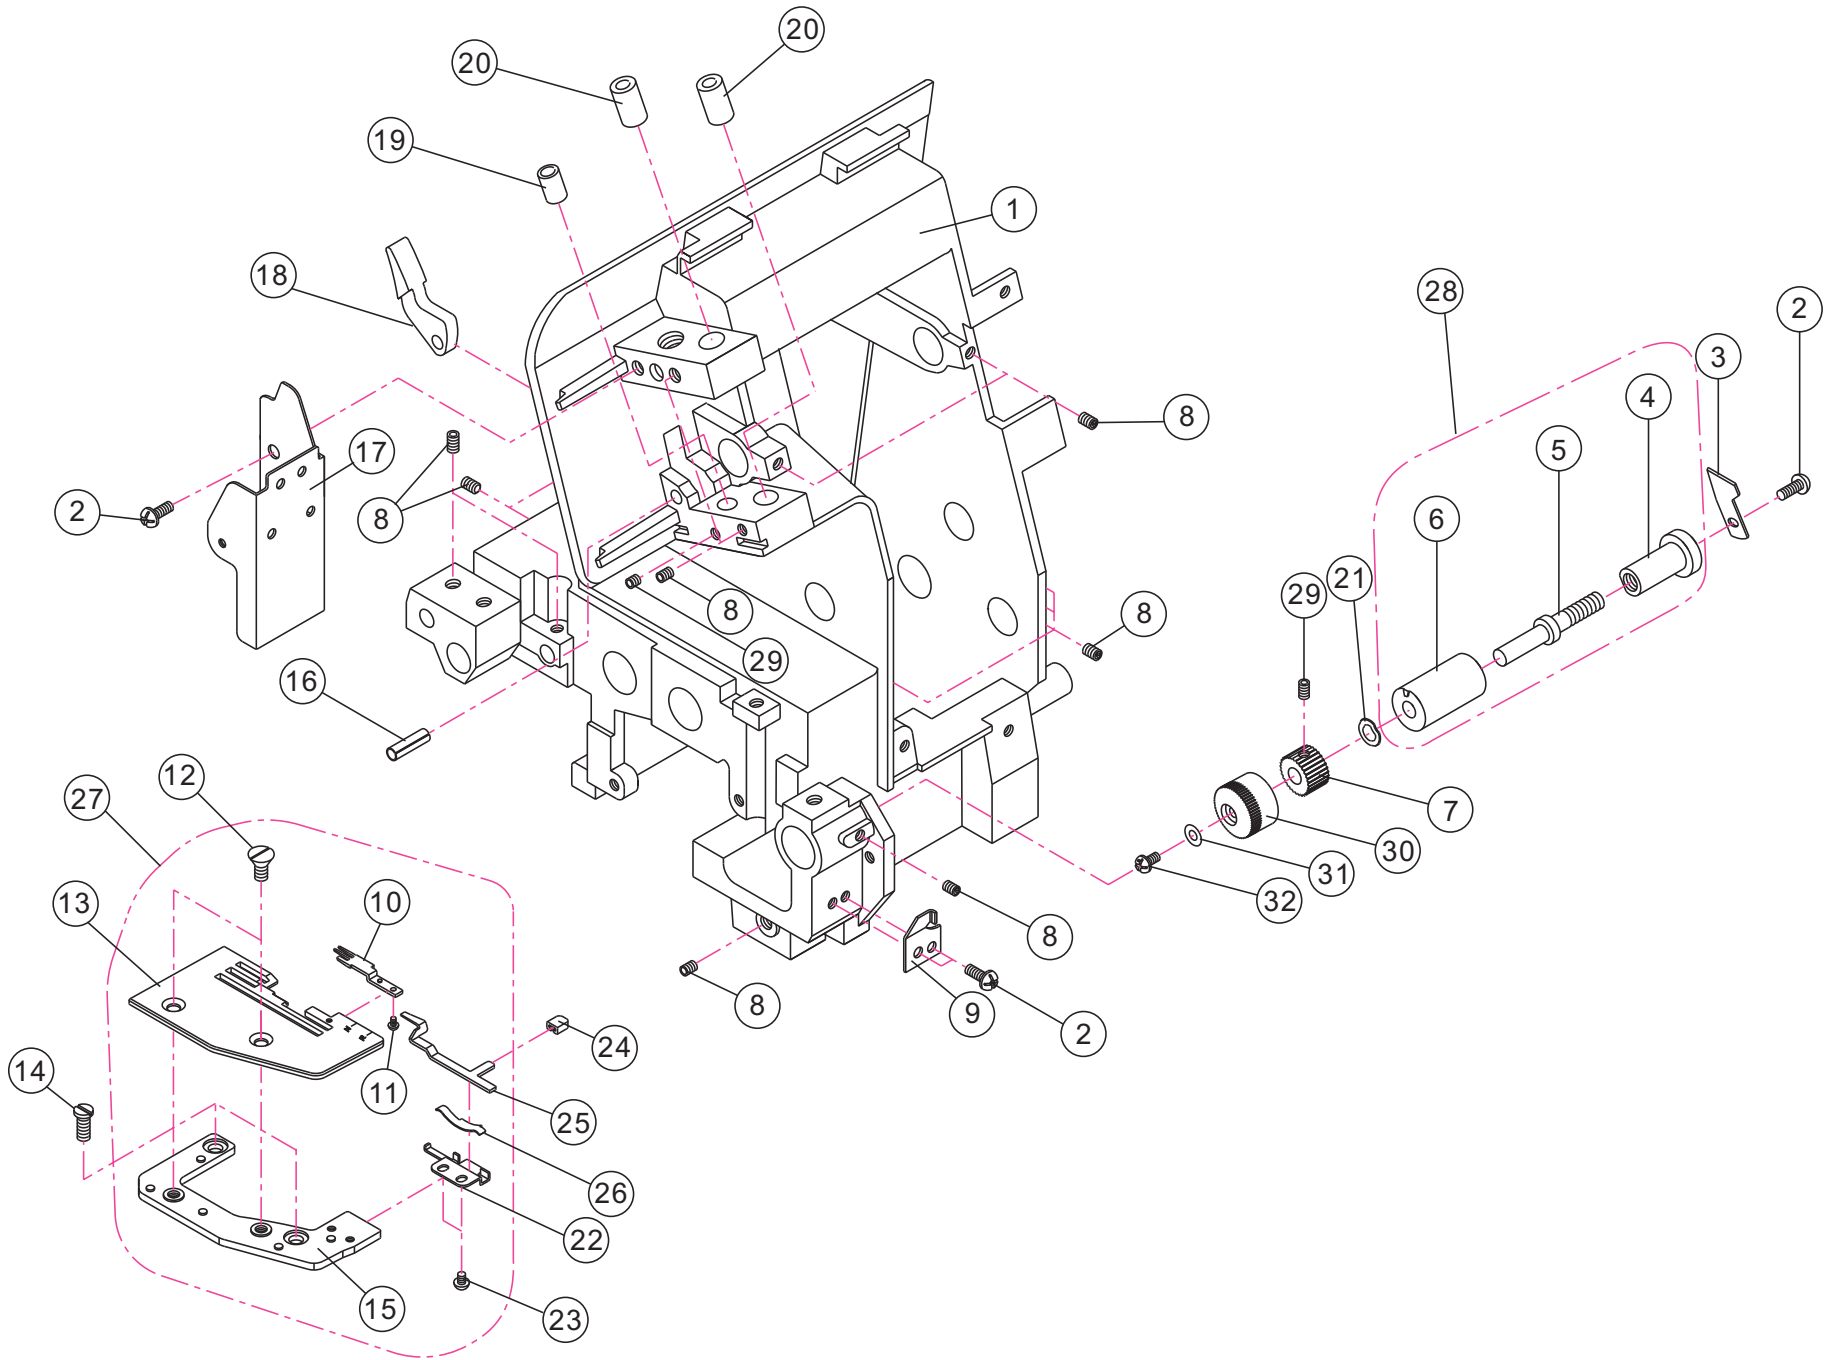

PARTS #	PAGE	NO	品名/DESCRIPTION	50e	51e
40131138	4	1	Machine Frame		
40131139	4	1	Machine Frame		
40131140	4	2	Set screw		
40131141	4	3	Lower knife		
40131142	4	4	Lower knife holder		
40131143	4	5	Cutting width knob shaft		
40131144	4	6	Lower knife holder bushing		
40131145	4	7	Cutting width knob		
40131146	4	8	Set screw		
40131147	4	9	Opening lever stopper		
40131148	4	10	Fixed lever		
40131149	4	11	Set screw		
40131150	4	12	Set screw		
40131151	4	13	Stitch plate		
40131152	4	14	Set screw		
40131153	4	15	Stitch plate holder		
40131154	4	16	Spring pin		
40131155	4	17	Bulb holder		
40131156	4	18	Presser foot lifter		
40131157	4	19	Presser bar bushing		
40131158	4	20	Needle bar bushing		
40131159	4	21	Wave washer		
40131160	4	22	Moving lever holder		
40131161	4	23	Set screw		
40131162	4	24	Moving lever cover		
40131163	4	25	Moving lever		
40131164	4	26	Locating spring		
40131165	4	27	Stitch plate set		
40131166	4	28	Lower knife holder set(No.4.5.6 included)		
40131167	4	29	Set screw		
40131168	4	30	Cutting width knob		
40131169	4	30	Cutting width knob		
40131170	4	31	Washer		
40131171	4	32	Set screw		
40131172	4	33	Cutting width knob set(No.7.8 included)