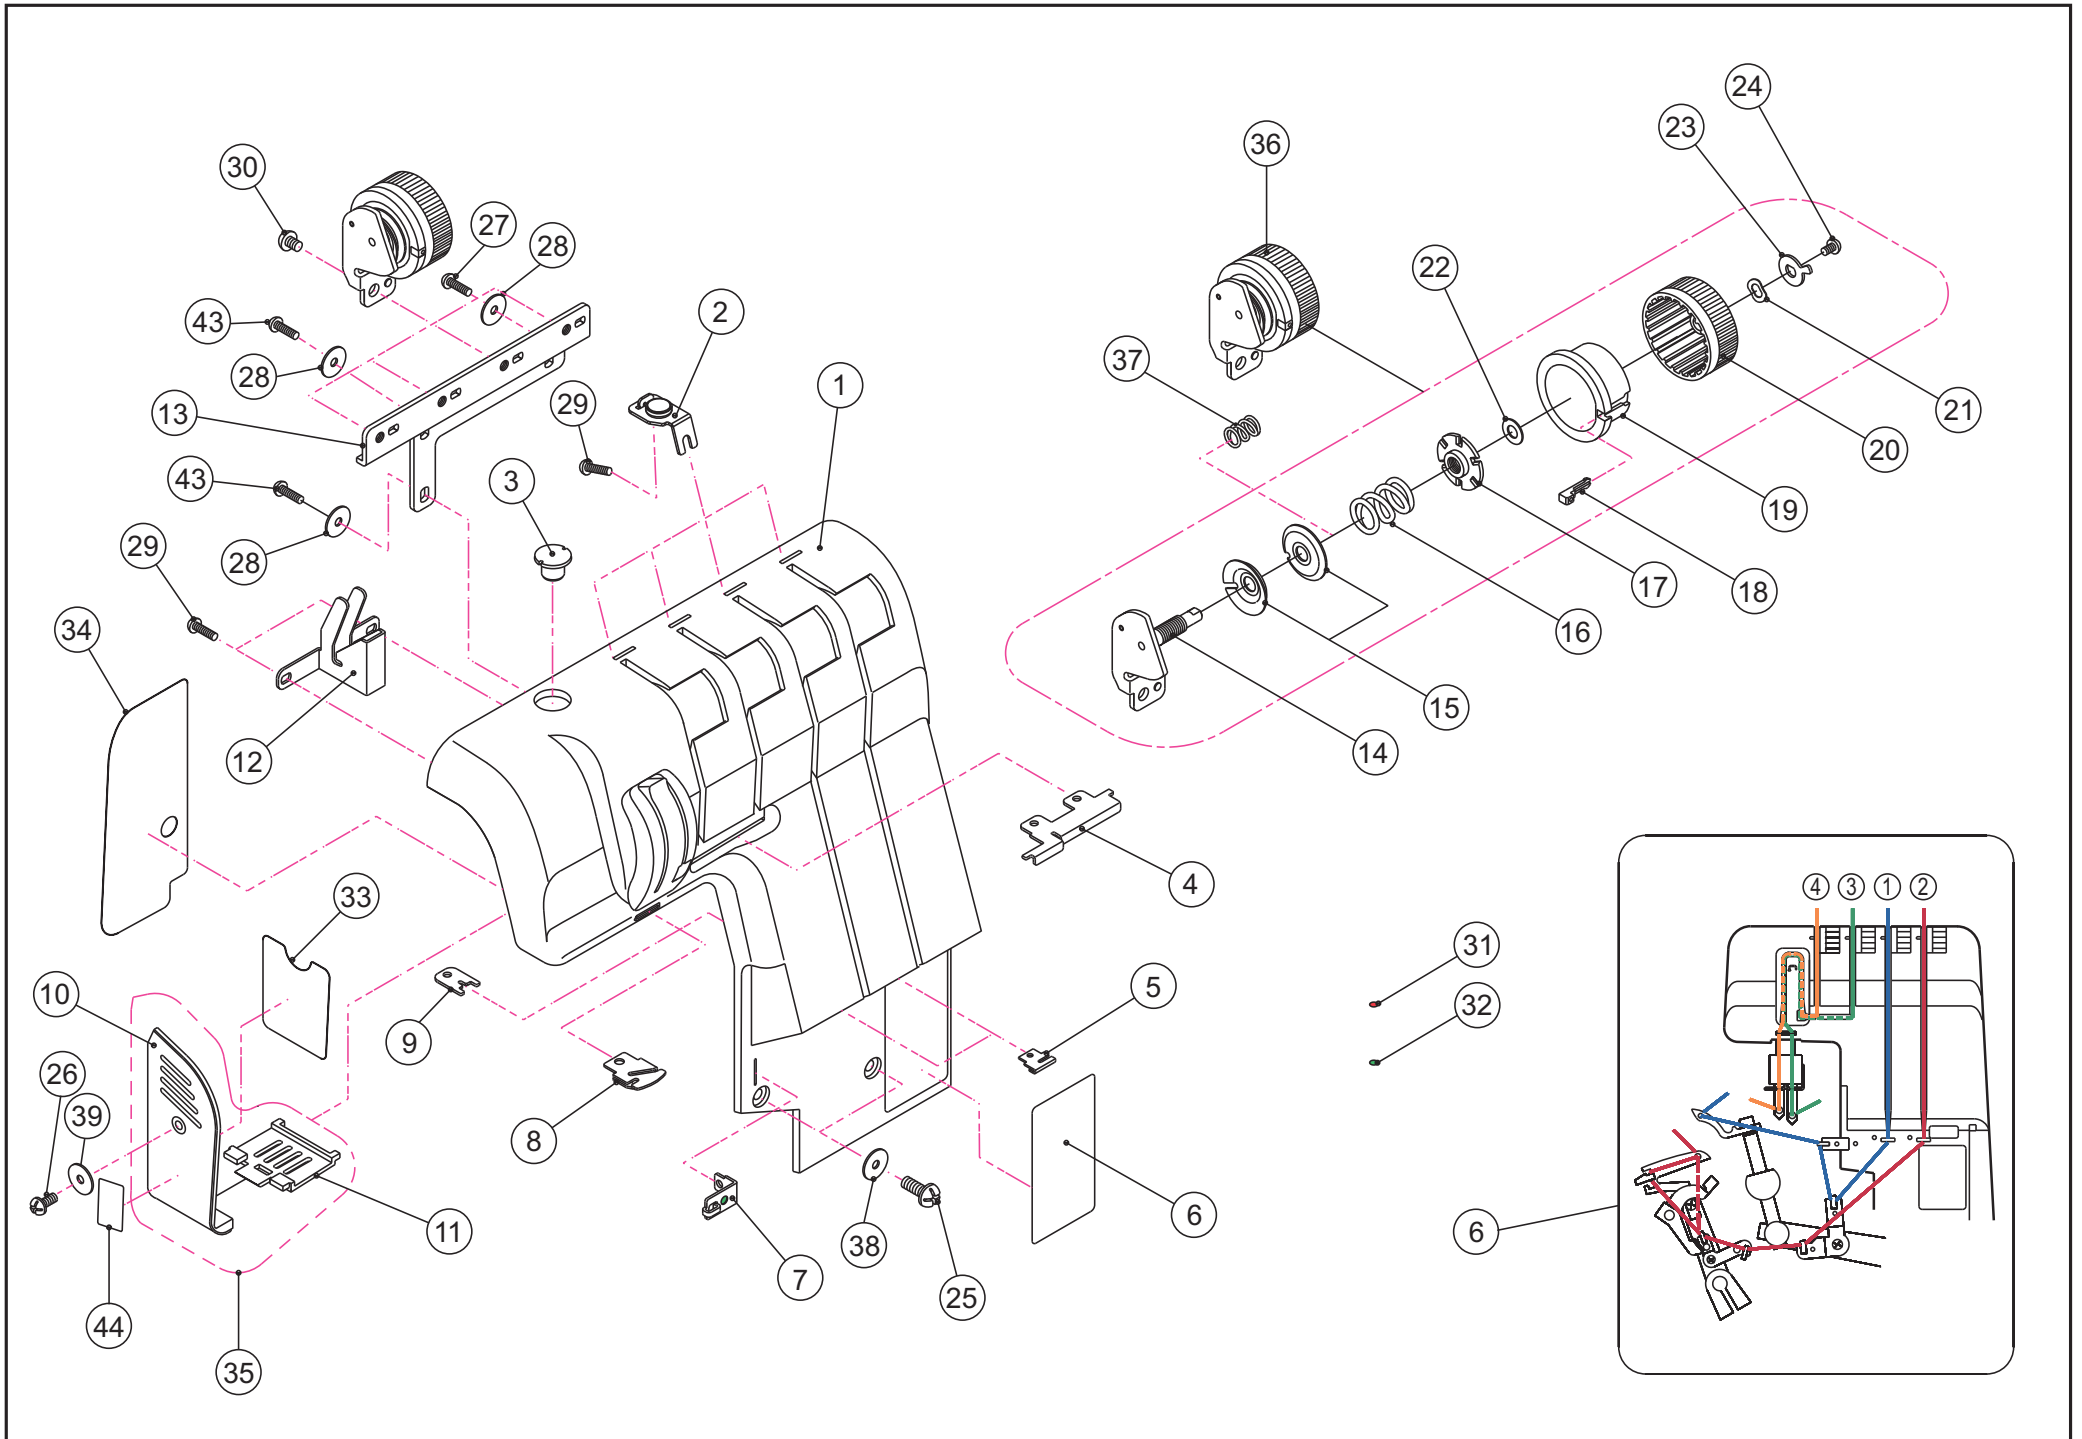

MO-50e/MO-51e

PARTS LIST

PARTS #	PAGE	NO	品名/DESCRIPTION	50e	51e
40131012	1	1	Front cover (MO-51e)		○
40131013	1	1	Front cover (MO-50e)	○	
40131019	1	2	Thread guide (A)		
40131020	1	3	Regulate cover		
40131021	1	3	Regulate cover		
40131022	1	4	Thread guide (B)		
40131023	1	5	Thread guide (F)		
40131024	1	6	Thread guide sticker		
40131025	1	7	Thread guide (E)		
40131026	1	8	Thread guide (C)		
40131027	1	9	Thread guide (D)		
40131028	1	10	Bulb cover		
40131029	1	10	Bulb cover		
40131030	1	11	Bulb shielding plate		
40131031	1	12	Thread take-up cover		
40131032	1	13	Tension dial holder		
40131033	1	14	Tension dial holder set		
40131034	1	15	Tension disc		
40131035	1	16	Tension spring (lower looper)		
40131036	1	16	Tension spring (right needle, left needle)		
40131037	1	16	Tension spring (upper looper)		
40131038	1	17	Tension regulate nut		
40131039	1	18	Tension regulate pin (red)		
40131040	1	18	Tension regulate pin (green)		
40131041	1	18	Tension regulate pin (blue)		
40131042	1	18	Tension regulate pin (yellow)		
40131043	1	19	Tension regulate disc (red)		
40131044	1	19	Tension regulate disc (green)		
40131045	1	19	Tension regulate disc (blue)		
40131046	1	19	Tension regulate disc (yellow)		
40131047	1	20	Tension dial (2, 3, 4 red)		
40131048	1	20	Tension dial (2, 3, 4 green)		
40131049	1	20	Tension dial (2, 3, 4 blue)		
40131050	1	20	Tension dial (2, 3, 4 yellow)		
40131051	1	21	Wave washer		
40131052	1	22	Washer		
40131053	1	23	Tension dial setting plate		
40131054	1	24	Set screw		
40131055	1	25	Set screw		
40131056	1	26	Set screw		
40131057	1	27	Set screw		
40131058	1	28	Washer		
40131059	1	29	Set screw		
40131060	1	30	Set screw		
40131061	1	31	Color sticker (red)		
40131062	1	32	Color sticker (blue)		
40131063	1	33	Lamp cover heatout plate		
40131064	1	34	Front cover heatout plate		
40131065	1	35	Bulb cover complete set		
40131066	1	36	Tension dial set (lower looper)		
40131067	1	36	Tension dial set (upper looper)		
40131068	1	36	Tension dial set (right needle)		
40131069	1	36	Tension dial set (left needle)		
40131070	1	37	Tension spring		
40131071	1	38	Washer		
40131072	1	39	Washer		
40131073	1	40	Front cover set		
40131074	1	41	Thread guide (E)set (No.7.32 included)		
40131075	1	42	Front cover tension dial set (No.13.30.38 included)		