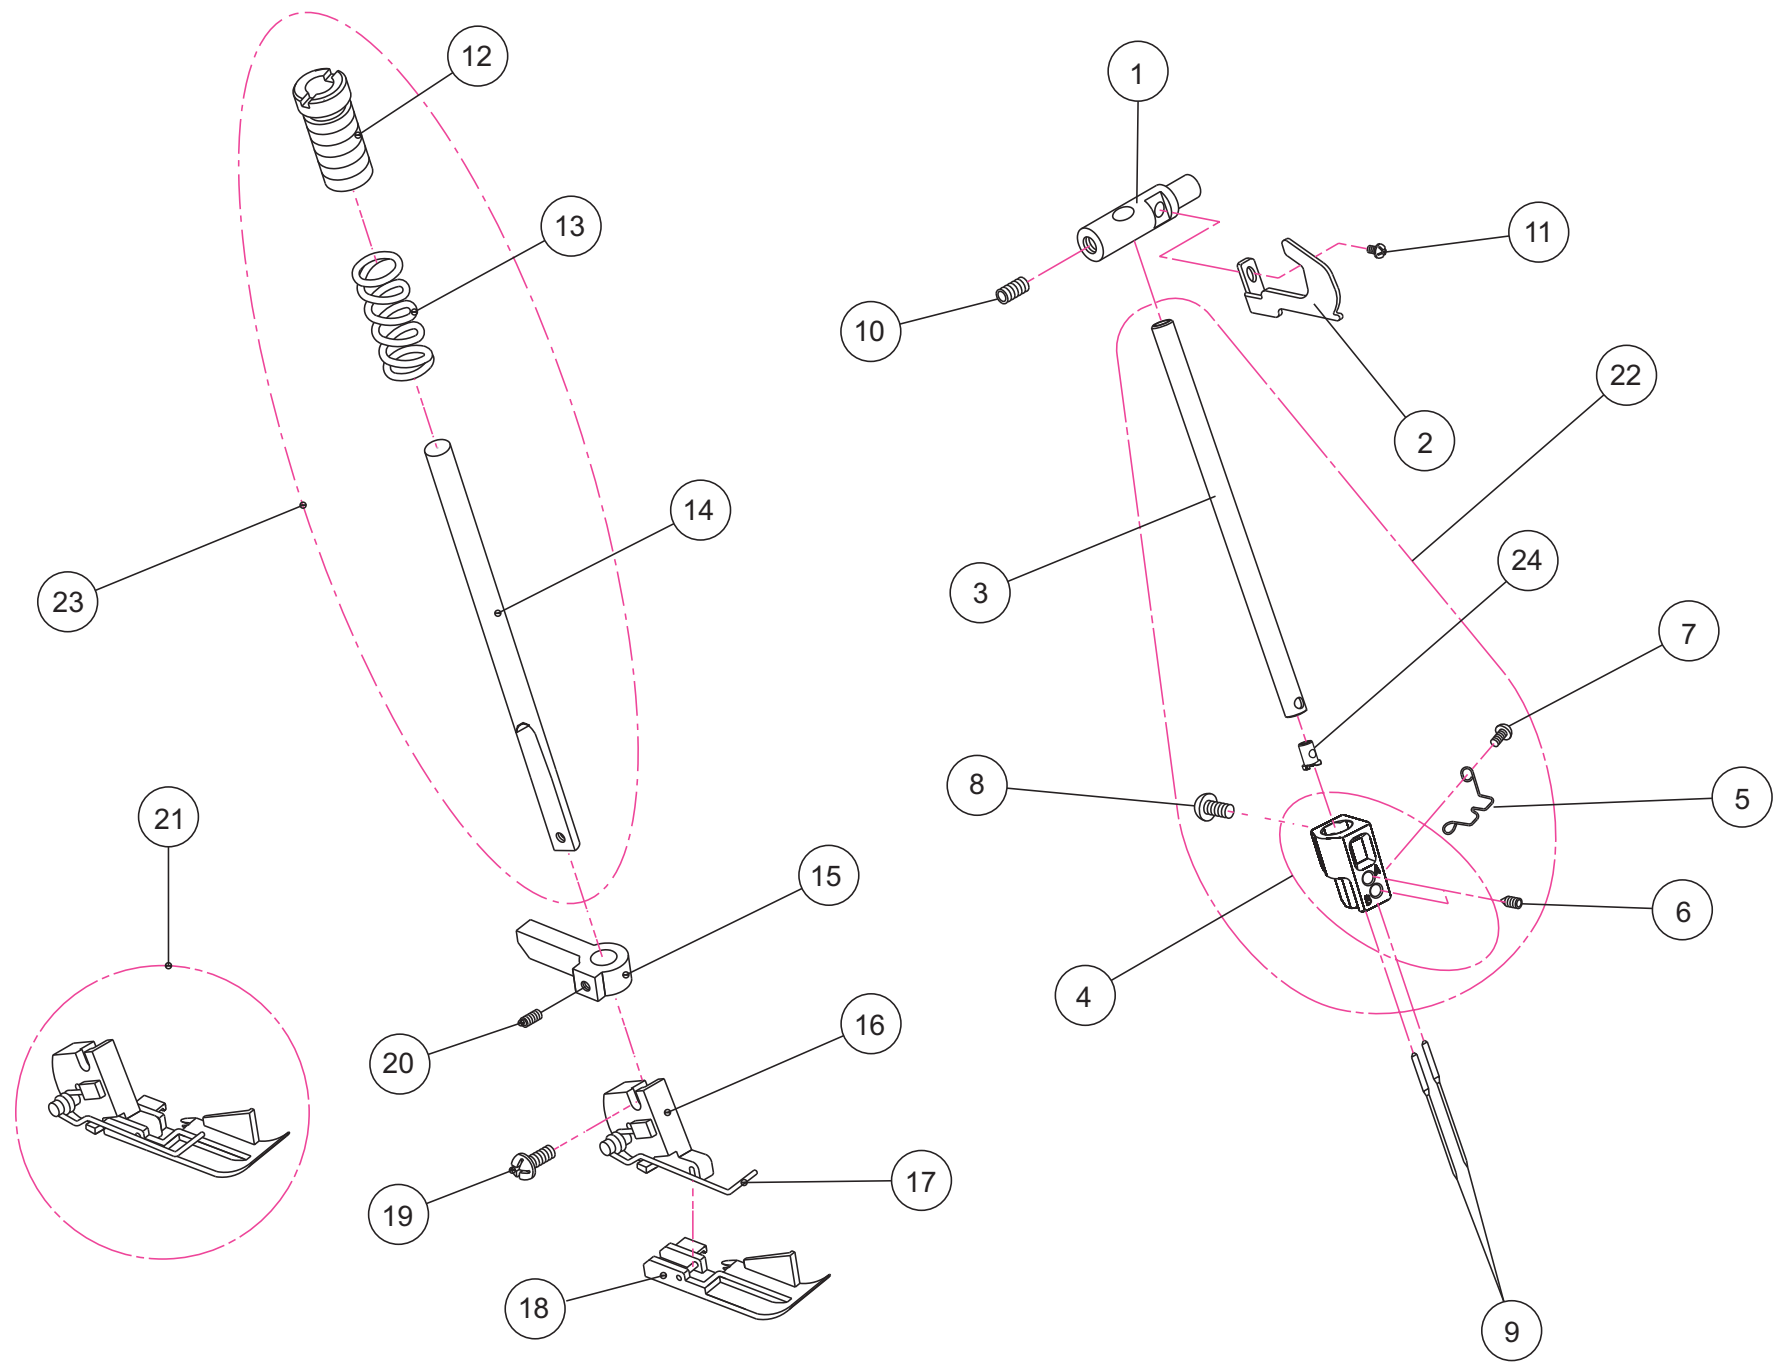

PARTS #	PAGE	NO	品名/DESCRIPTION	50e	51e
40131280	7	1	Needle bar setting link		
40131281	7	2	Needle bar thread take-up lever		
40131282	7	3	Needle bar		
40131283	7	4	Needle clamp		
40131284	7	5	Needle clamp thread guide		
40131285	7	6	Set screw		
40131286	7	7	Set screw		
40131287	7	8	Set screw		
40131288	7	9	Needle		
40131289	7	9	Needle		
40131290	7	9	Needle		
40131291	7	9	Needle		
40131292	7	9	Needle		
40137381	7	9	Needle(Standard packing)		
40131294	7	10	Set screw		
40131295	7	11	Set screw		
40131296	7	12	Presser bar regulate screw		
40131297	7	13	Presser bar spring		
40131298	7	14	Presser bar		
40131299	7	15	Presser bar setting link		
40131300	7	16	Presser foot holder		
40131301	7	17	Presser foot spring		
40131302	7	18	Presser foot		
40131303	7	19	Set screw		
40131304	7	20	Set screw		
40133596	7	21	Presser foot complete set		
40131306	7	22	Needle bar complete set(needles excluded)		
40131307	7	23	Presser bar set(12.13.14 included)		
40131308	7	24	Needle Clamp Nut