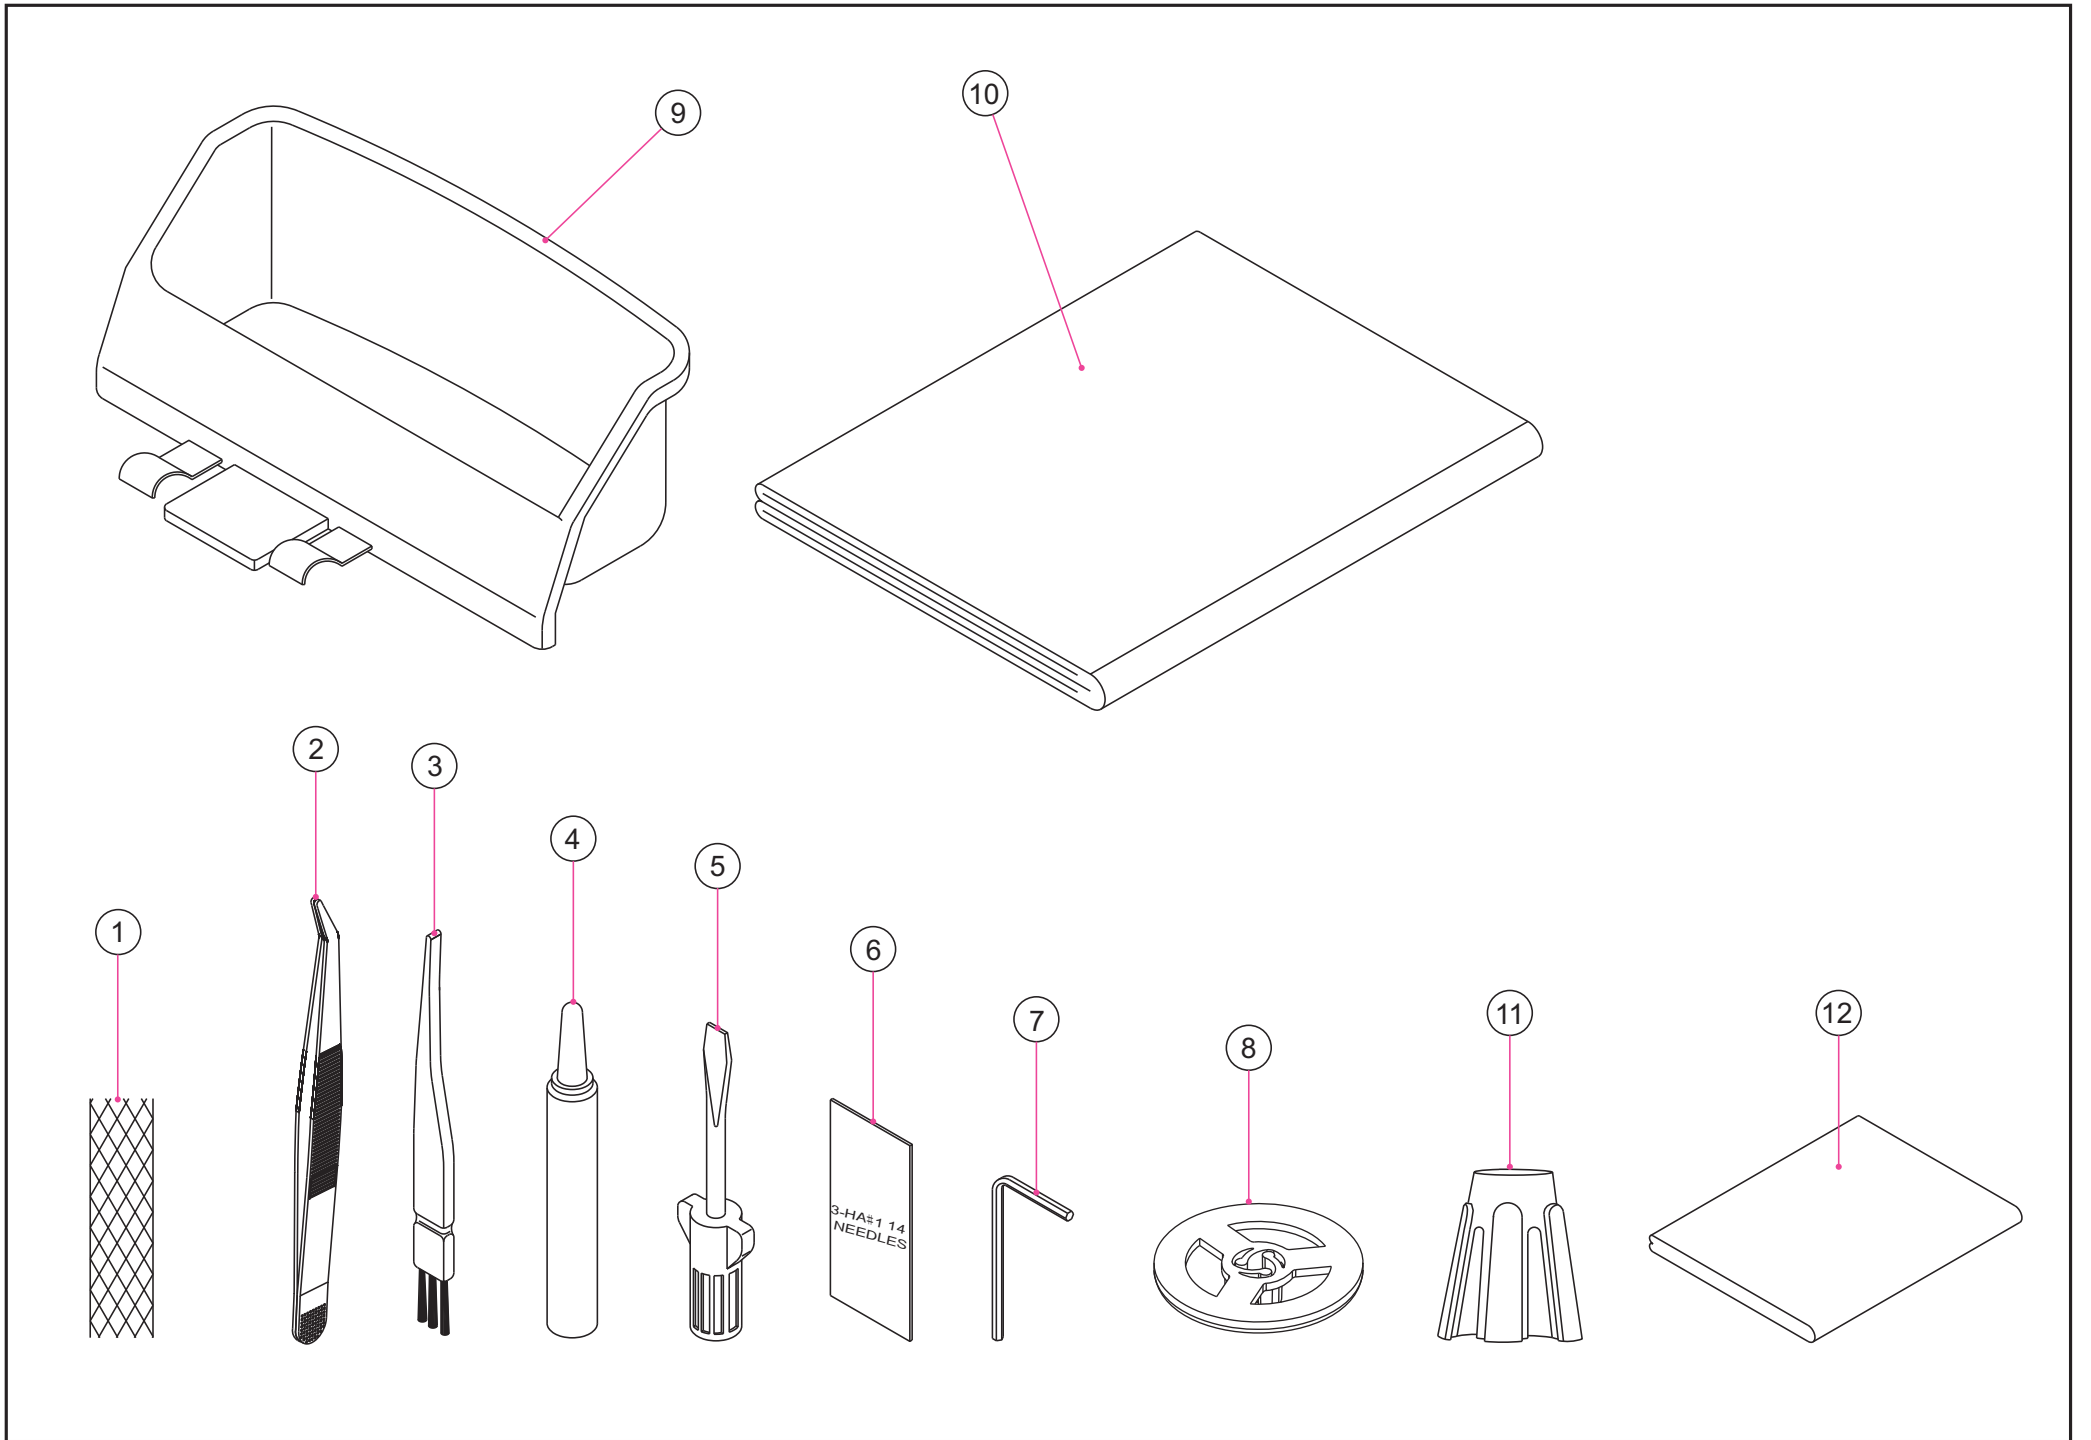

PARTS #	PAGE	NO	品名/DESCRIPTION	50e	51e
40131450	13	1	Net		
40131451	13	2	Tweezers		
40131452	13	3	Cleaning brush		
40131453	13	4	Oiler		
40131454	13	5	Screw driver		
40131460	13	6	Needle x 3 (Spare parts)		
40137381	13	6	Needle x 3 (Standard packing)		
40137382	13	6	Needle x 3 (Spare parts)		
40131461	13	7	Hexagon wrench		
40131462	13	8	Spool caps		
40131463	13	8	Spool caps		
40131464	13	9	Chip box		
40131465	13	9	Chip box		
40131466	13	10	Dust cover		
40131467	13	11	Cone holder		
40131468	13	11	Cone holder		
40131848			Instruction manual 4 languages	UL CE	UL
40137768			Instruction manual 6 languages	BS CE3	BS CE
40139403			Instruction manual Saudi	CE2	CE2
40133395			Instruction manual China	CH	

optional parts

PARTS #	PAGE	NO	品名/DESCRIPTION	50e	51e
40131946			BLIND_STICH_FOOT		
40131947			ELASTICATOR_FOOT		
40131948			GATHERING_FOOT		
40131949			BEADING_FOOT		
40131950			CORDING_FOOT		
40131951			TAPING_FOOT		
40134119			6 PCS PRESSER FOOT ACCESSORIES