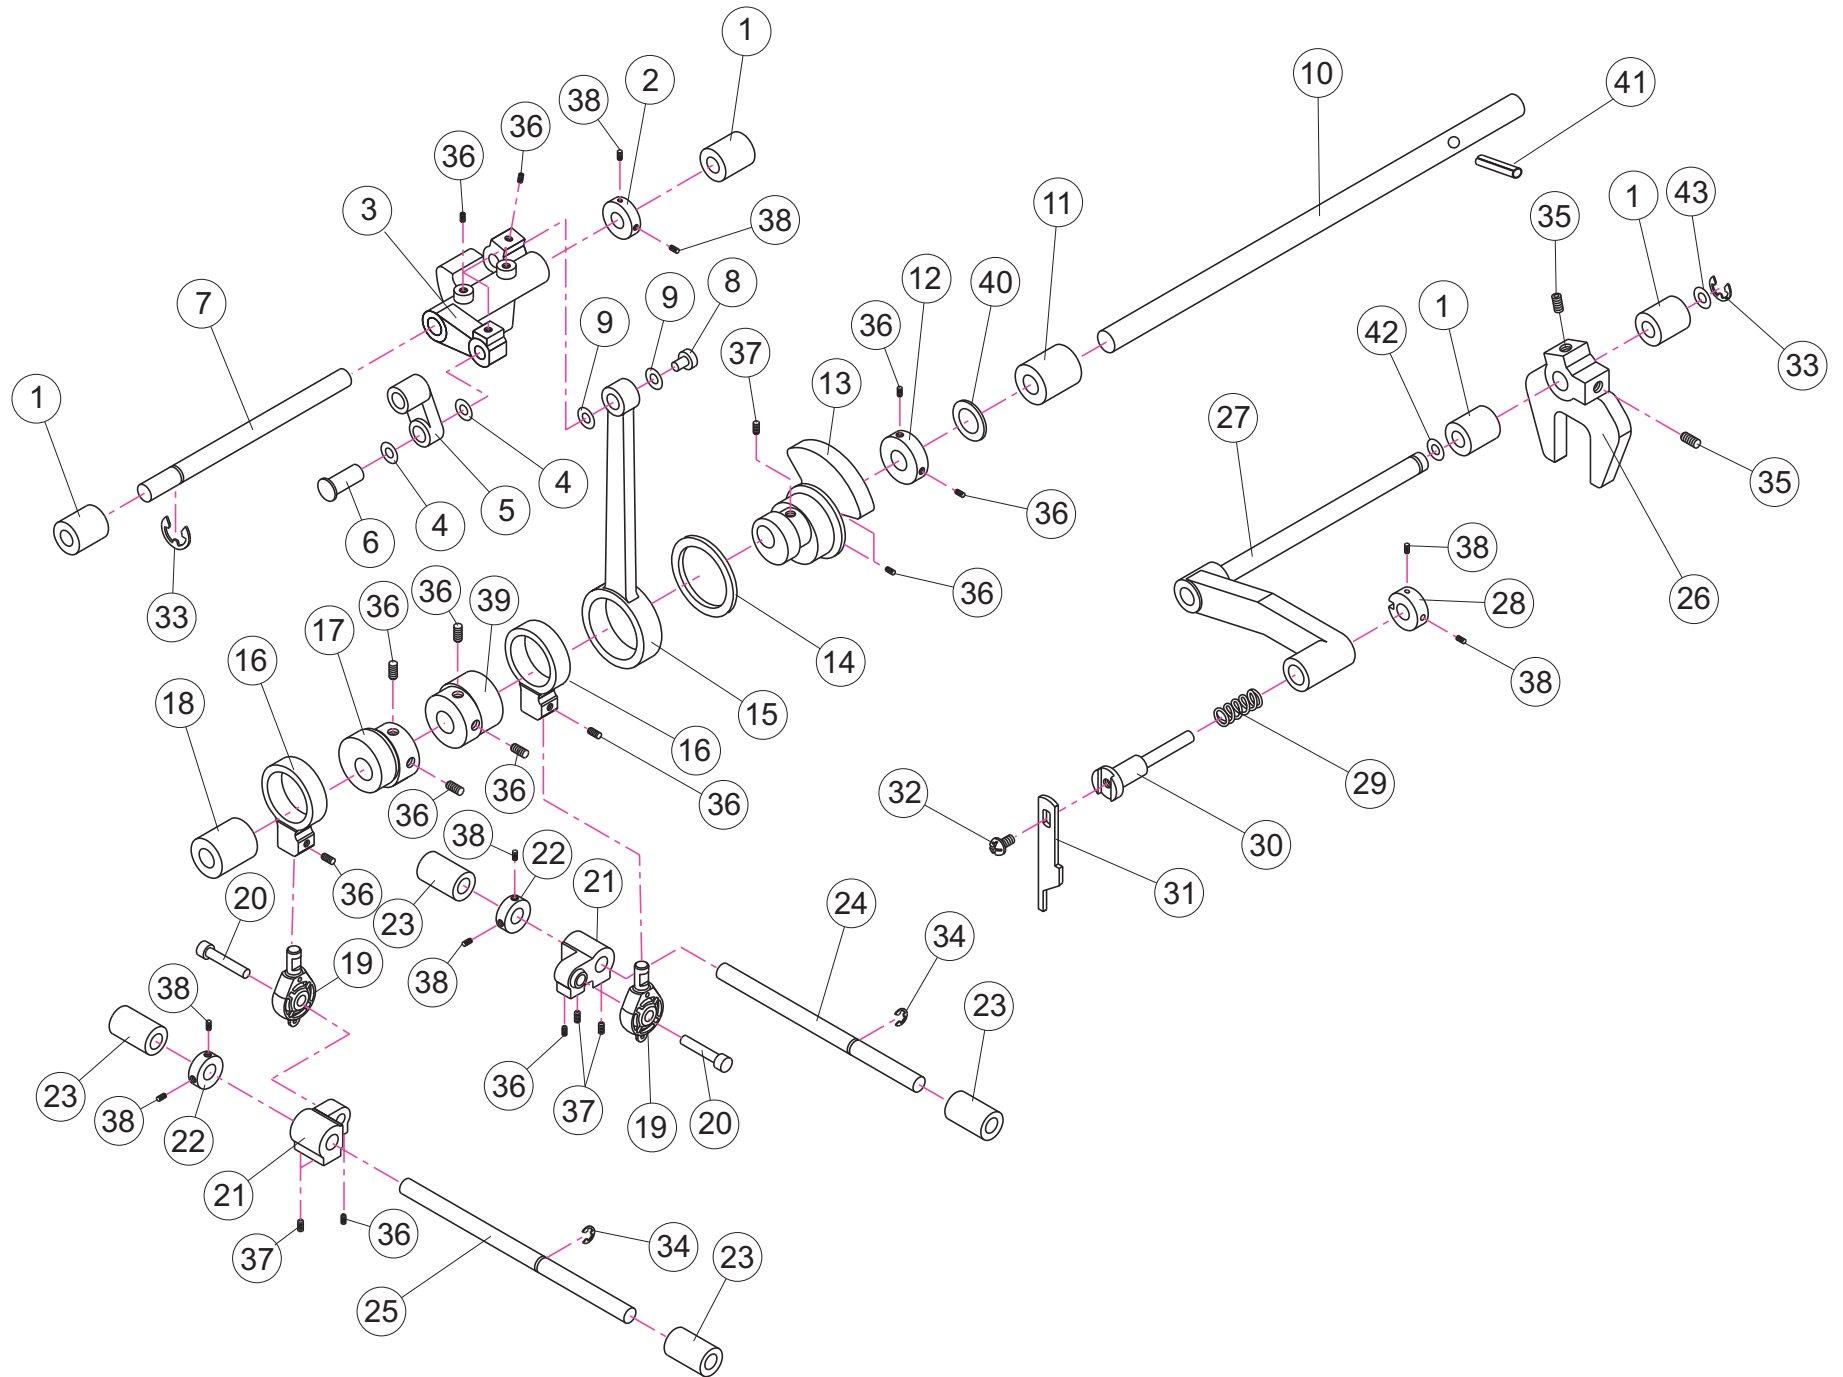

PARTS #	PAGE	NO	品名/DESCRIPTION	50e	51e
40131173	5	1	Upper knife arm shaft bushing		
40131174	5	2	Setting collar		
40131175	5	3	Needle bar crank		
40131176	5	4	Washer		
40131177	5	5	Needle bar link		
40131178	5	6	Needle bar link pin		
40131179	5	7	Needle bar link shaft		
40131180	5	8	Needle bar drive link pin		
40131181	5	9	Washer		
40131182	5	10	Main shaft set		
40131183	5	11	Main shaft bushing (A)		
40131184	5	12	Setting collar		
40131185	5	13	Needle bar cam		
40131186	5	14	Washer		
40131187	5	15	Needle bar drive link		
40131188	5	16	Looper link		
40131189	5	17	Looper cam (B)		
40131190	5	18	Main shaft bushing (B)		
40131191	5	19	Bearing		
40131192	5	20	Looper shaft link pin		
40131193	5	21	Looper shaft link		
40131194	5	22	Setting collar		
40131195	5	23	Looper shaft bushing		
40131196	5	24	Upper looper shaft		
40131197	5	25	Lower looper shaft		
40131198	5	26	Fork		
40131199	5	27	Upper knife arm set		
40131200	5	27	Upper knife arm set		
40131201	5	28	Upper knife holder collar		
40131202	5	29	Upper knife spring		
40131203	5	30	Upper knife holder		
40131204	5	31	Upper knife		
40131205	5	32	Set screw		
40131206	5	33	E ring		
40131207	5	34	E ring		
40131208	5	35	Set screw		
40131209	5	36	Set screw		
40131210	5	37	Set screw		
40131211	5	38	Set screw		
40131212	5	39	Looper cam (A)		
40131213	5	40	Washer		
40131214	5	41	Spring pin		
40131215	5	42	Needle bar crank set (No.3.36 included)		
40131216	5	43	Needle bar cam set (No.13.36.37 included)		
40131217	5	44	Setting collar set (No.12.36 included)		
40131218	5	45	Setting collar set (No.12.38 included)		
40131219	5	46	Looper shaft link set (No.21.36.37 included)		
40131220	5	47	Fork set (No.26.35 included)		
40131221	5	48	Setting collar set (No.22.38 included)		
40131222	5	49	Upper knife holder collar set(No.28.38 included)		
40131223	5	50	Looper cam (B) set (No.16.36 included)		
40131224	5	51	Looper cam set (No.17.36 included)		
40131225	5	52	Upper knife set (No.30.31.32 included)		
40131226	5	53	Looper cam set (No.36.39 included)		
40131227	5	54	Main shaft set (No.10.42 included)		
40131228	5	55	Needle bar link set (No.4.5.6.42 included)