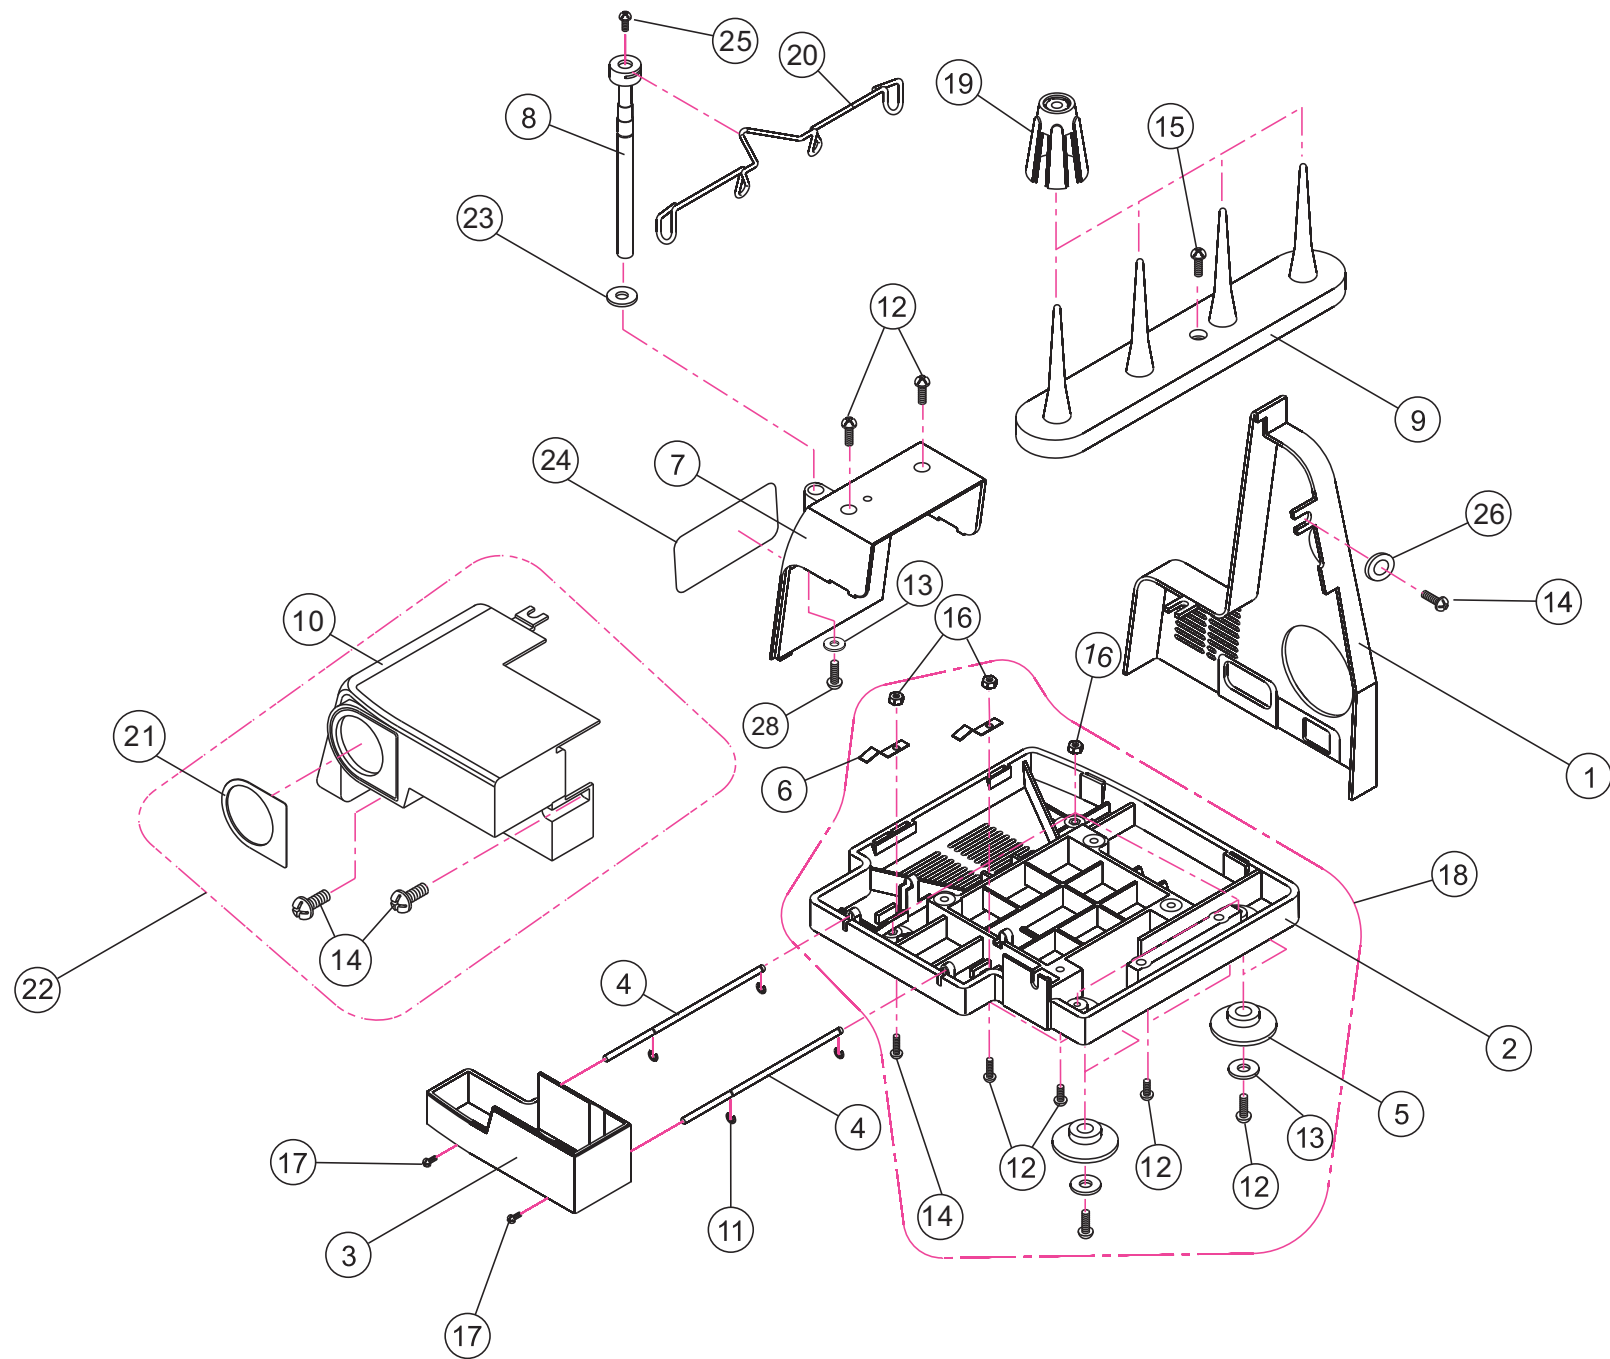

PARTS #	PAGE	NO	品名/DESCRIPTION	50e	51e
40131076	2	1	Sewing table cover		
40131077	2	1	Sewing table cover		
40131078	2	2	Sewing table base		
40131079	2	2	Sewing table base		
40131080	2	3	Sewing table opening lever		
40131081	2	4	Sewing table shaft		
40131082	2	5	Opening lever spring		
40131083	2	6	Opening lever holder		
40131084	2	7	Opening lever shaft		
40131085	2	8	Looper cover		
40131086	2	8	Looper cover(50e)	○	
40131085	2	8	Looper cover(51e)		○
40131087	2	9	Looper cover hinge (A)		
40131088	2	10	Looper cover hinge (B)		
40131089	2	11	Looper cover hinge spring		
40131090	2	12	Looper cover hinge shaft		
40131091	2	13	E ring		
40131092	2	14	E ring		
40131093	2	15	E ring		
40131094	2	16	Set screw		
40131095	2	17	Set screw		
40131096	2	18	Set screw		
40131097	2	19	Sewing table complete set		
40131098	2	20	Looper cover hinge set		
40131099	2	21	Looper cover setting plate		
40131100	2	22	Set screw		
40131101	2	23	Washer		
40131102	2	24	Looper cover set (No.8 included)		