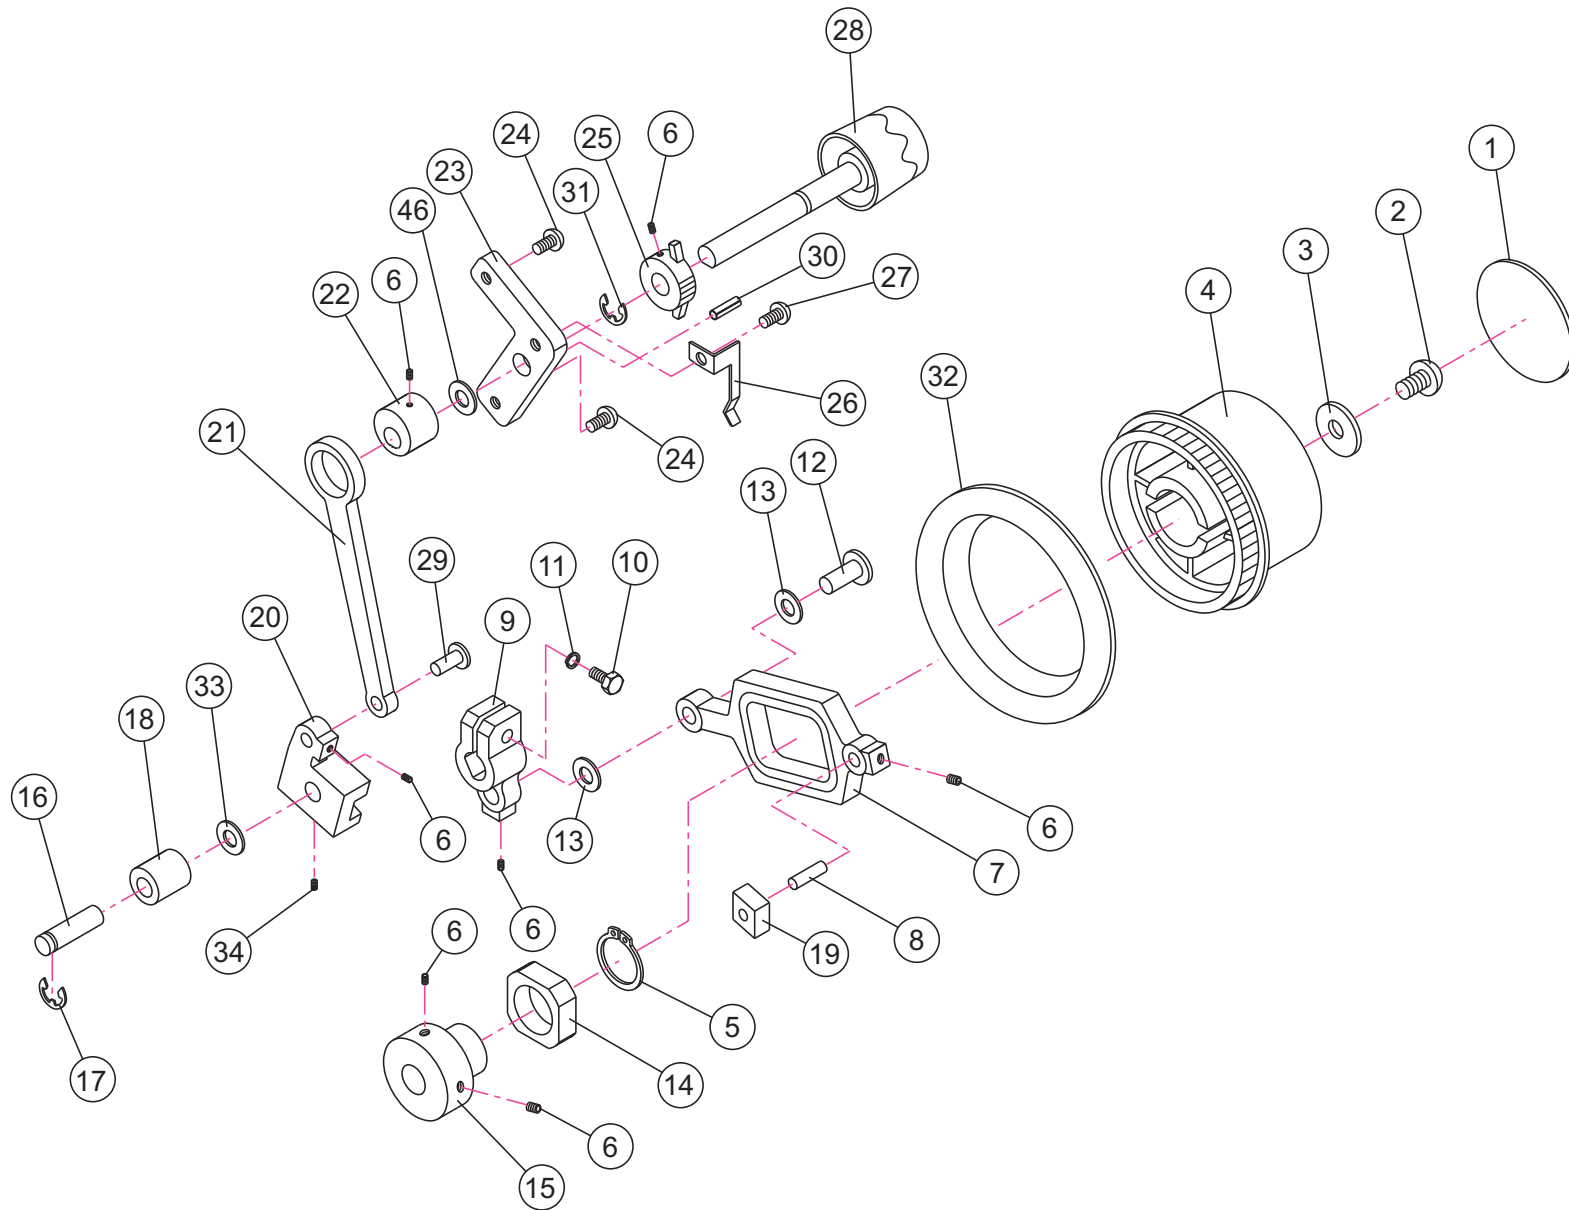

PARTS #	PAGE	NO	品名/DESCRIPTION	50e	51e
40131229	6	1	Handwheel decorate plate		
40131230	6	1	Handwheel decorate plate		
40131231	6	2	Set screw		
40131232	6	3	Washer		
40131233	6	4	Handwheel		
40131234	6	4	Handwheel		
40131235	6	5	C Ring		
40131236	6	6	Set screw		
40131237	6	7	Feed drive link		
40131238	6	8	Feed drive link pin (A)		
40131239	6	9	Feed link		
40131240	6	10	Set screw		
40131241	6	11	Spring washer		
40131242	6	12	Feed drive link pin (B)		
40131243	6	13	Washer		
40131244	6	14	Feed cam slide block		
40131245	6	15	Feed cam		
40131246	6	16	Feed regulate holder shaft		
40131247	6	17	E Ring		
40131248	6	18	Feed regulate holder bushing		
40131249	6	19	Feed slide block		
40131250	6	20	Feed slide holder		
40131251	6	21	Feed regulate link		
40131252	6	22	Feed regulate cam		
40131253	6	23	Feed regulate holder		
40131254	6	24	Set screw		
40131255	6	25	Feed regulate collar		
40131256	6	26	Locating spring		
40131257	6	27	Set screw		
40131258	6	28	Stitch length dial		
40131259	6	28	Stitch length dial		
40131260	6	29	Feed regulate link pin		
40131261	6	30	Spring pin		
40131262	6	31	E Ring		
40131263	6	32	Handwheel setting collar		
40131264	6	32	Handwheel setting collar		
40131265	6	33	Washer		
40131266	6	34	Set Screw		
40131267	6	35	Feed cam set (No.6.15 included)		
40131268	6	36	Feed regulate collar set (No.6.25 included)		
40131269	6	37	Feed regulate cam set (No.6.22 included)		
40131270	6	38	Feed slide holder set (No.6.20.34 included)		
40131271	6	39	Feed drive link set (No.6.7 included)		
40131272	6	40	Feed link set (No.6.9.10.11 included)		
40131273	6	41	Handwheel set (No.4.32 included)		
40131274	6	42	Feed drive link pin set (No.12.13 included)		
40131275	6	43	Feed regulate set (No.21.29 included)		
40131276	6	44	Feed regulate holder set		
40131277	6	45	Stitch length dial set (No.28.31 included)		
40131278	6	46	Washer		
40131279	6	47	Feed regulate holder set