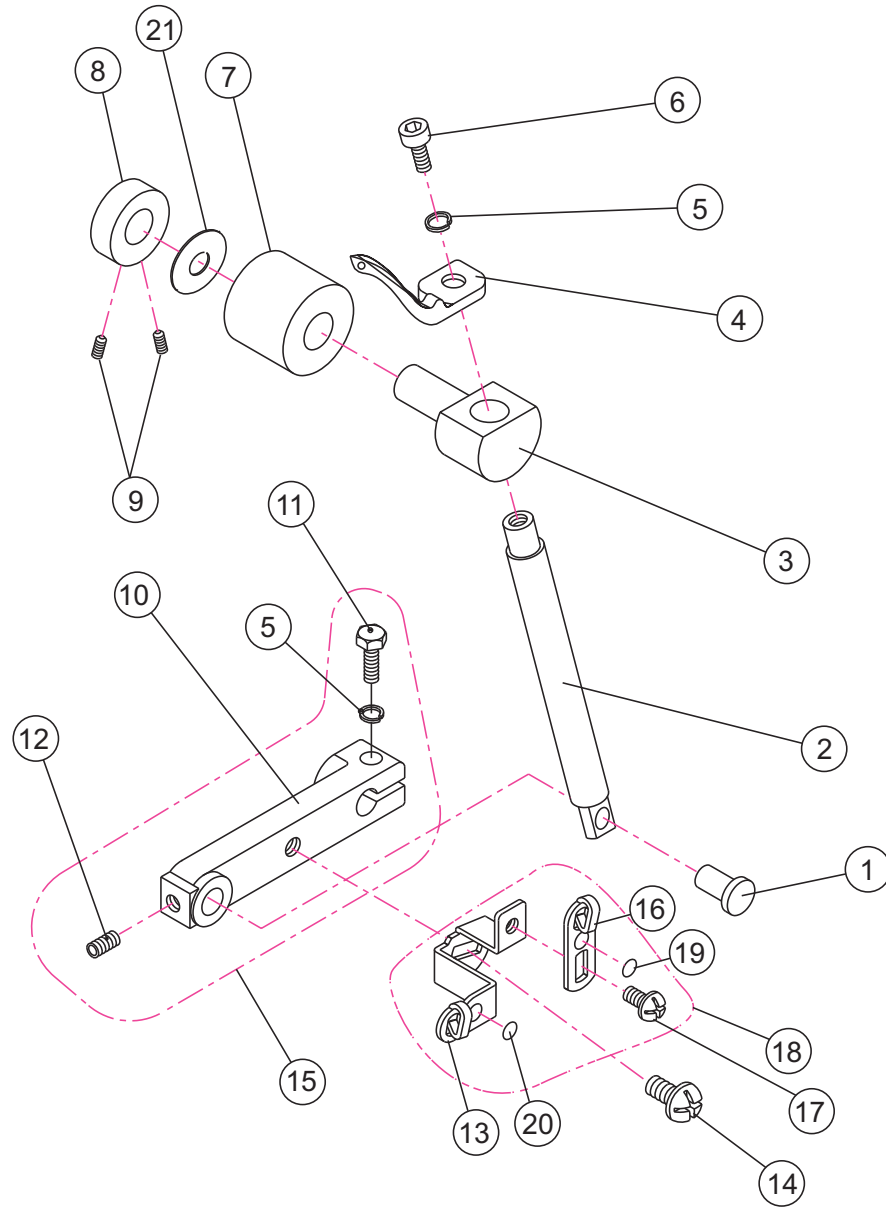

PARTS #	PAGE	NO	品名/DESCRIPTION	50e	51e
40131309	8	1	Slide shaft pin		
40131310	8	2	Slide shaft		
40131311	8	3	Slide shaft holder		
40131312	8	4	upper looper		
40131313	8	5	Spring washer		
40131314	8	6	Set screw		
40131315	8	7	Slide shaft holder bushing		
40131316	8	8	Setting collar		
40131317	8	9	Set screw		
40131318	8	10	Upper looper connecting arm		
40131319	8	11	Set screw		
40131320	8	12	Set screw		
40131321	8	13	Lower looper thread take-up lever		
40131322	8	14	Set screw		
40131323	8	15	Upper looper connecting arm set		
40131324	8	16	Upper looper thread take-up lever		
40131325	8	17	Set screw		
40131326	8	18	Lower looper thread take-up lever Lomplete set		
40131327	8	19	Color sticker(blue)		
40131328	8	20	Color sticker(red)		
40131329	8	21	Washer		
40131330	8	22	Setting collar set (No.8.9 inclded)		
40131331	8	23	Upper looper connecting arm set		
40131332	8	24	Slide shaft holder (No.4.7.21.22 included)