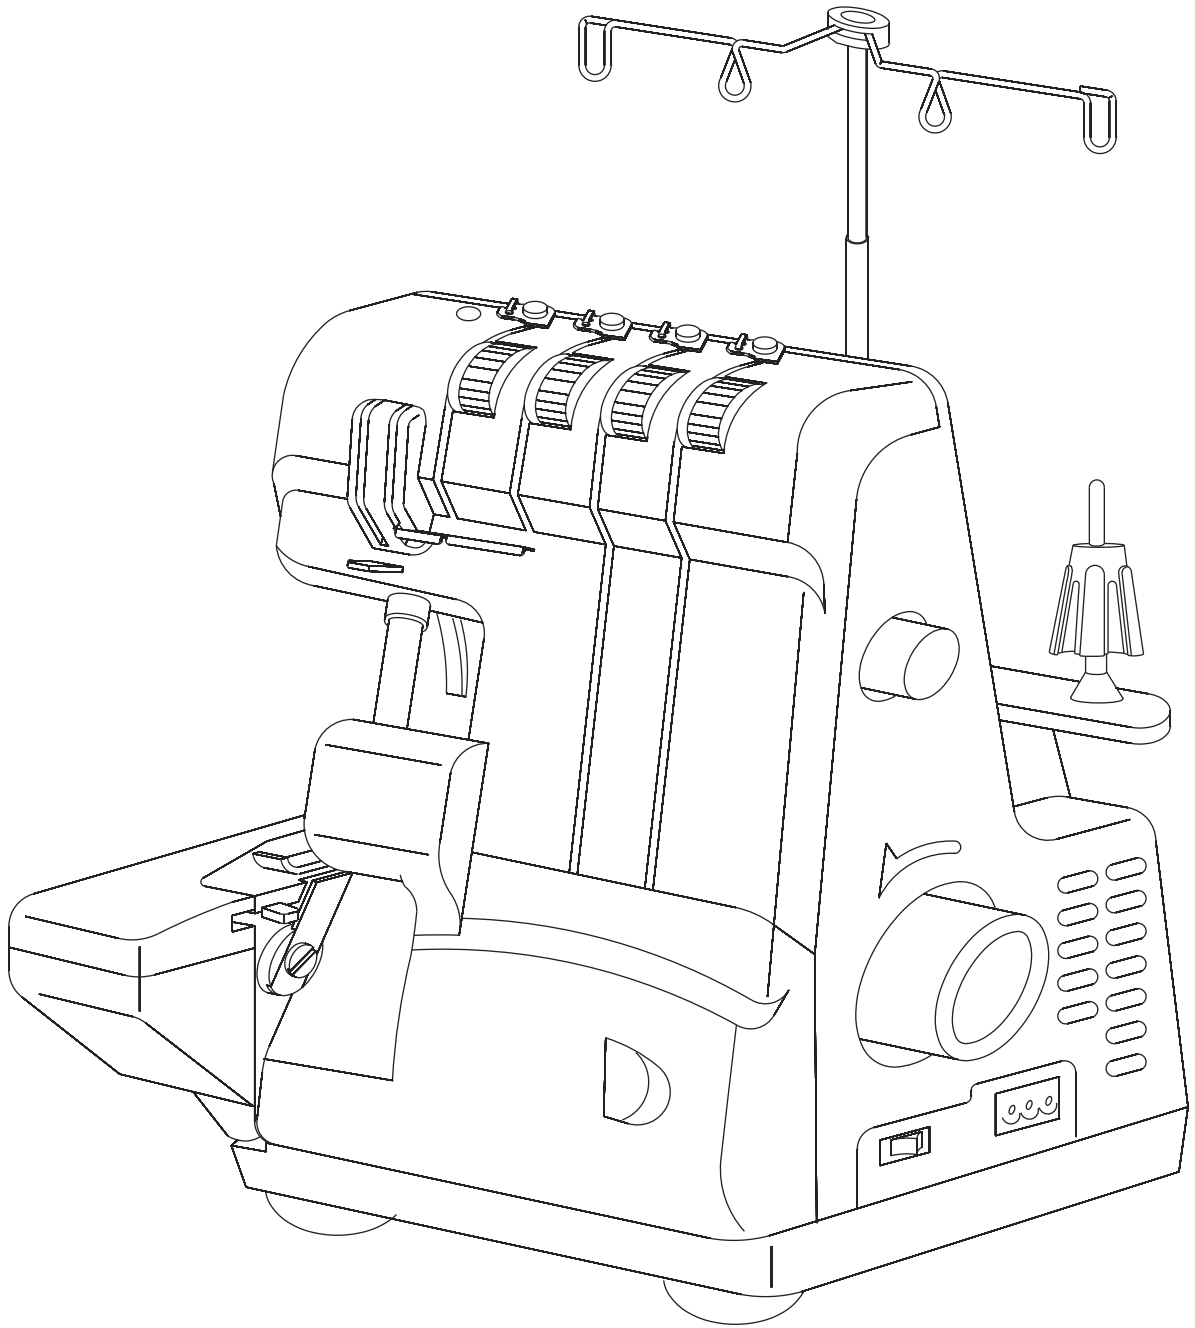

MO-50e/MO-51e

JUKI