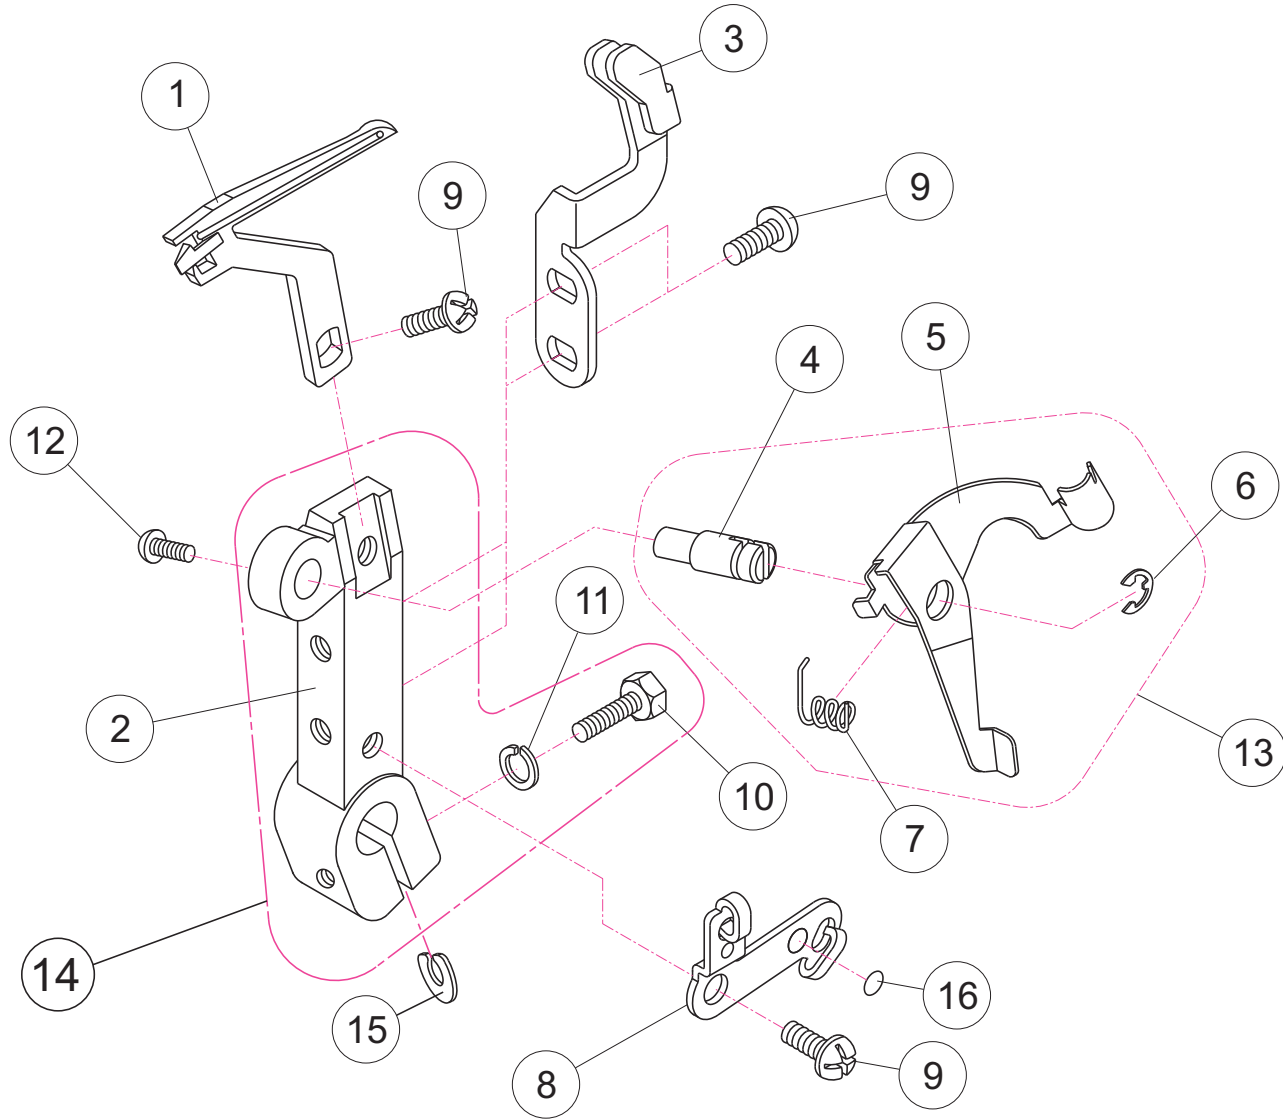

LOWER LOOPER AUTO THREADER TYPE ONLY

PARTS #	PAGE	NO	品名/DESCRIPTION	50e	51e
40131390	11	1	Lower looper (B)		
40133598	11	2	Lower looper supporter (B)		
40131392	11	3	Needle guard		
40131393	11	4	Auto threader shaft		
40131394	11	5	Auto threader		
40131395	11	6	E Ring		
40131396	11	7	Auto threader spring		
40131397	11	8	Lower looper thread guide		
40131398	11	9	Set screw		
40131399	11	10	Set screw		
40131400	11	11	Spring washer		
40131401	11	12	Set screw		
40131402	11	13	Auto threader set		
40131403	11	14	Lower looper supporter set (B)		
40131404	11	15	Washer		
40131405	11	16	Color sticker(red)		
40131406	11	17	Lower looper thread guide set (No.7.8 included)		
40131407	11	18	Lower looper supporter set (B) (No.9.14 included)