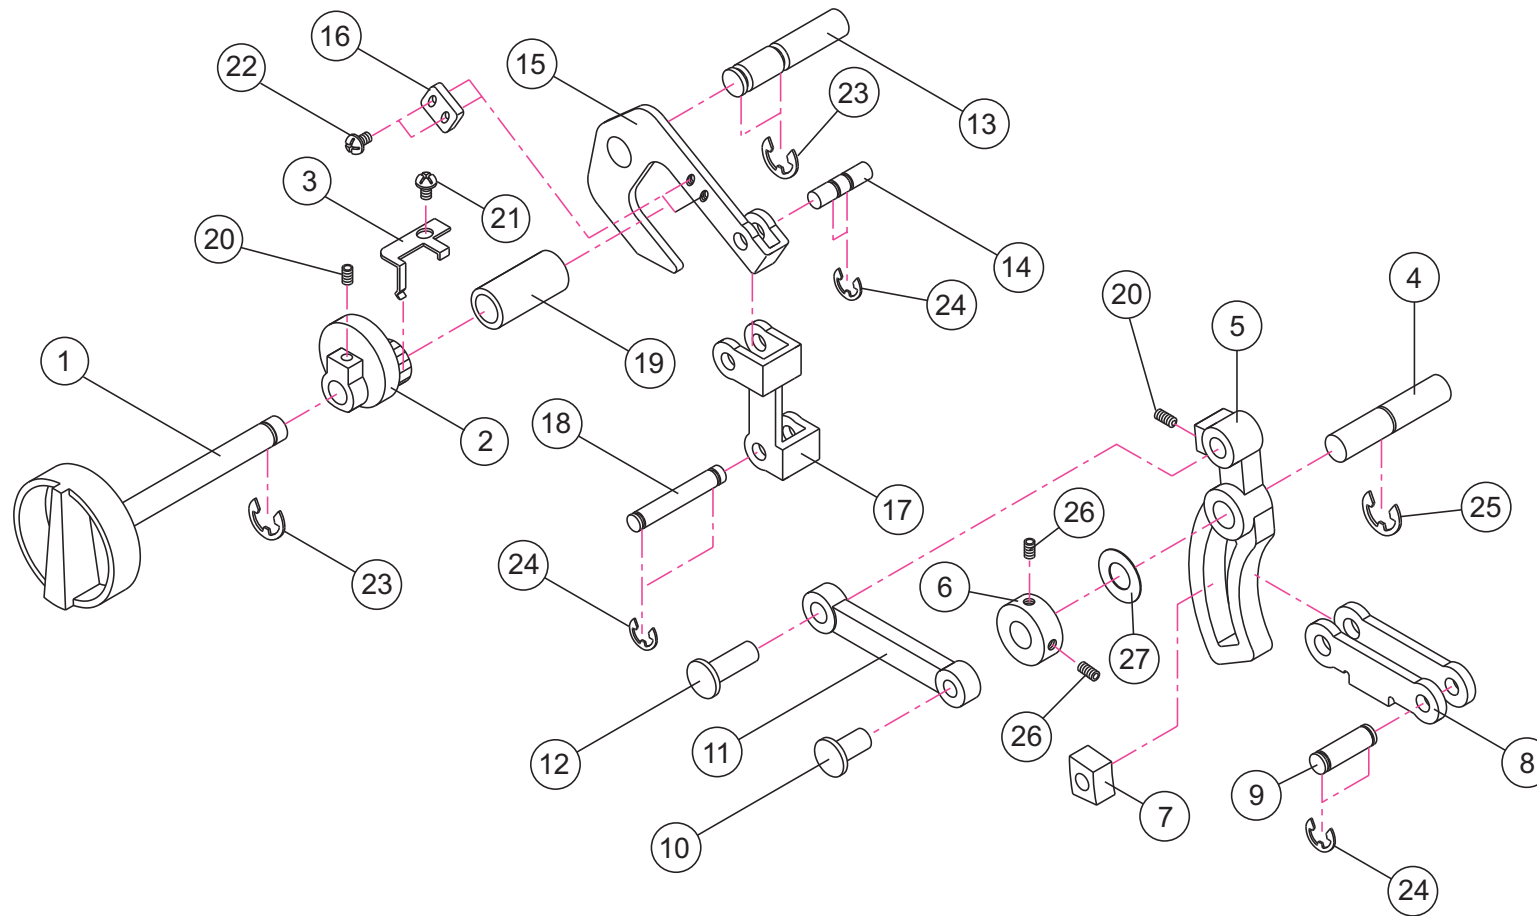

DF TYPE ONLY

PARTS #	PAGE	NO	品名/DESCRIPTION	50e	51e
40131359	10	1	Differential feed dial		
40131360	10	1	Differential feed dial		
40131361	10	2	D.F. regulate cam		
40131362	10	3	D.F. setting spring		
40131363	10	4	D.F. slide holder shaft		
40131364	10	5	D.F. slide holder		
40131365	10	6	Setting collar		
40131366	10	7	D.F. slide block		
40131367	10	8	D.F. link		
40131368	10	9	D.F. link pin (A)		
40131369	10	10	Feed regulate link pin		
40131370	10	11	Feed dog supporter link		
40131371	10	12	Feed drive link pin (B)		
40131372	10	13	D.F. regulate holder shaft		
40131373	10	14	D.F. regulate link pin		
40131374	10	15	D.F. regulate holder		
40131375	10	16	Setting plate		
40131376	10	17	D.F. regulate link		
40131377	10	18	D.F. link pin (B)		
40131378	10	19	D.F. dial bushing		
40131379	10	20	Set screw		
40131380	10	21	Set screw		
40131381	10	22	Set screw		
40131382	10	23	E ring		
40131383	10	24	E ring		
40131384	10	25	E ring		
40131385	10	26	Set screw		
40131386	10	27	Washer		
40131387	10	28	D.F. slide holder set (No.5.20 included)		
40131388	10	29	D.F. regulate cam set (No.2.20 included)		
40131389	10	30	D.F. dial shaft