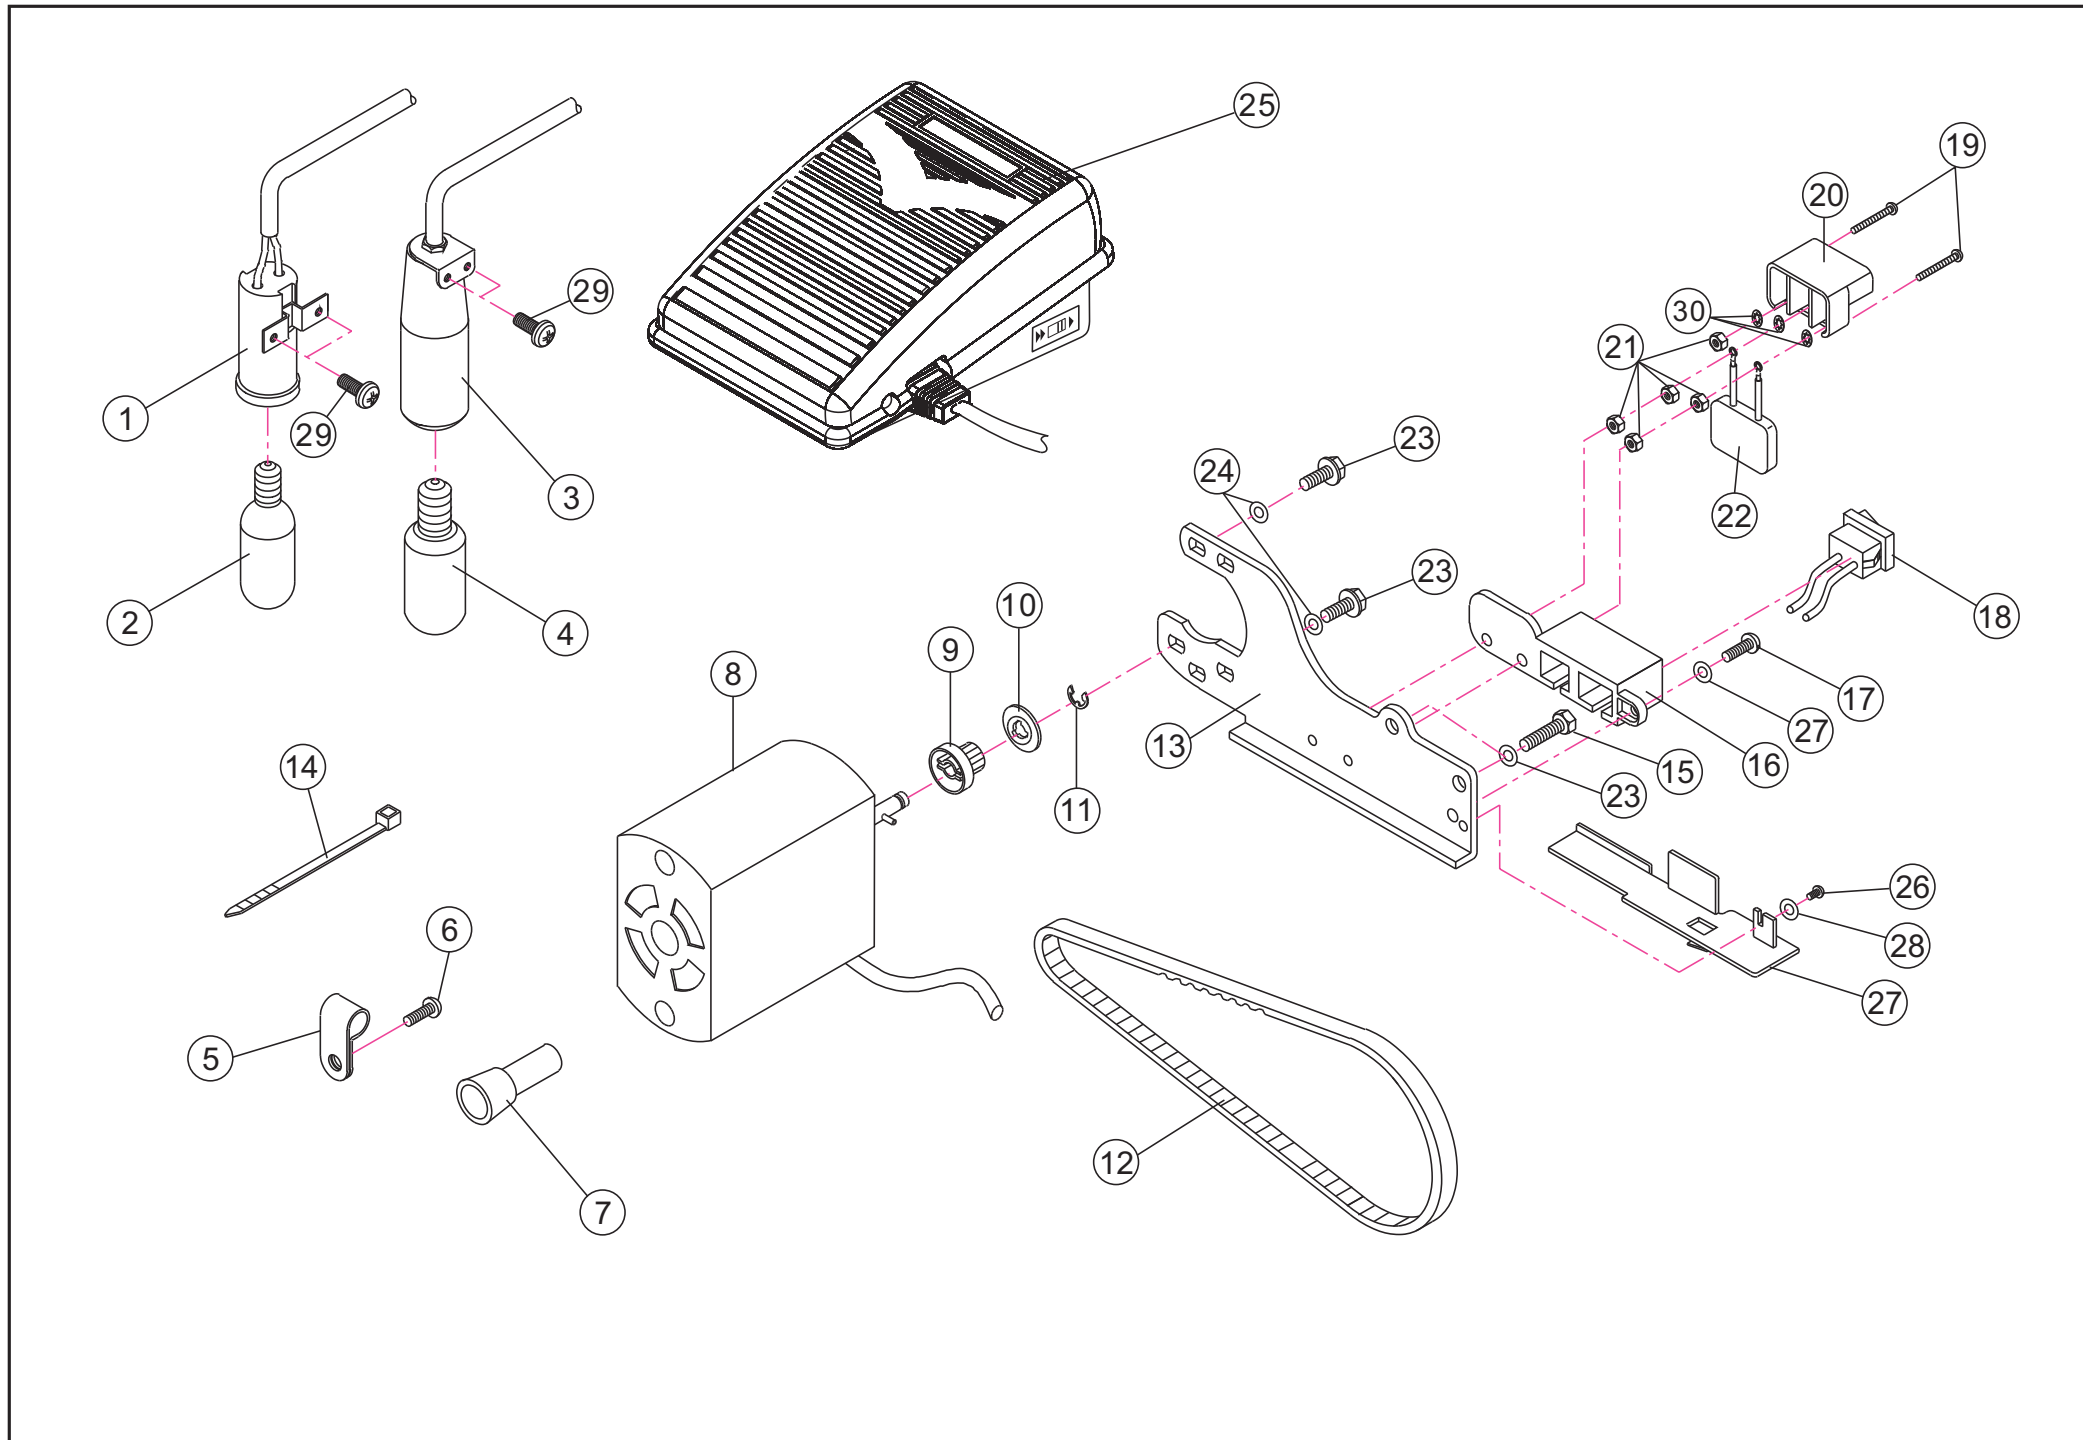

PARTS #	PAGE	NO	品名/DESCRIPTION	50e	51e
40131408	12	1	Lighting set (100v)		
40131409	12	1	Lighting set (120v)	UL	UL
40131410	12	2	Bulb (100v)		
40131411	12	2	Bulb (120v)	UL	UL
40131412	12	3	Lighting set (240v)(Available for 220v/230v/240v)	CE/CE2/C E3/CH/BS	CE/CE2/BS
40131413	12	4	Bulb (240v)(Available for 220v/230v/240v)	CE/CE2/C E3/CH/BS	CE/CE2/BS
40131414	12	5	HW (1/4) Cord clip		
40131415	12	6	Set screw		
40131416	12	7	C4 End terminal		
40131417	12	8	Motor (100v)		
40131418	12	8	Motor (115v)	UL	UL
40131419	12	8	Motor (220v~230v)	CE/CE2 /CE3/C H/BS	CE/CE2 /BS
40131420	12	8	Motor (220v)	Korea	Korea
40131421	12	9	Timing belt pulley		
40131422	12	10	Timing belt pulley cover		
40131423	12	11	E Ring		
40131424	12	12	Timing belt		
40131425	12	13	Motor supporter		
40131426	12	14	Cord clip		
40131427	12	15	Set screw		
40131428	12	16	Swith supporter		
40131429	12	17	Set screw		
40131430	12	18	Switch		
40131431	12	19	Set screw		
40131432	12	20	Machine socket		
40131433	12	21	Nut		
40131434	12	22	Set screw		
40131435	12	23	Washer		
40131436	12	24	Foot controller (100v) Japan		
40131437	12	24	Foot controller (120v) U.S.A.	UL	UL
40131438	12	24	Foot controller (220v) South Africa		
40131439	12	24	Foot controller (220v) Argentina		
40131440	12	24	Foot controller (220v) Korea		
40131441	12	24	Foot controller (220v) the Middle East		
40131442	12	24	Foot controller (230v) Europe	CE/CE3/CH	CE
40131443	12	24	Foot controller (240v) U.K.	BS/CE2	BS/CE2
40131444	12	24	Foot controller (240v) Australia &New Zealand		
40131445	12	25	Set screw		
40131446	12	26	Washer		
40131447	12	27	Washer		
40131448	12	28	Timing belt pulley set (No.9.10 included)		
40131449	12	29	Motor supporter set (No.13.16.17.31 included)