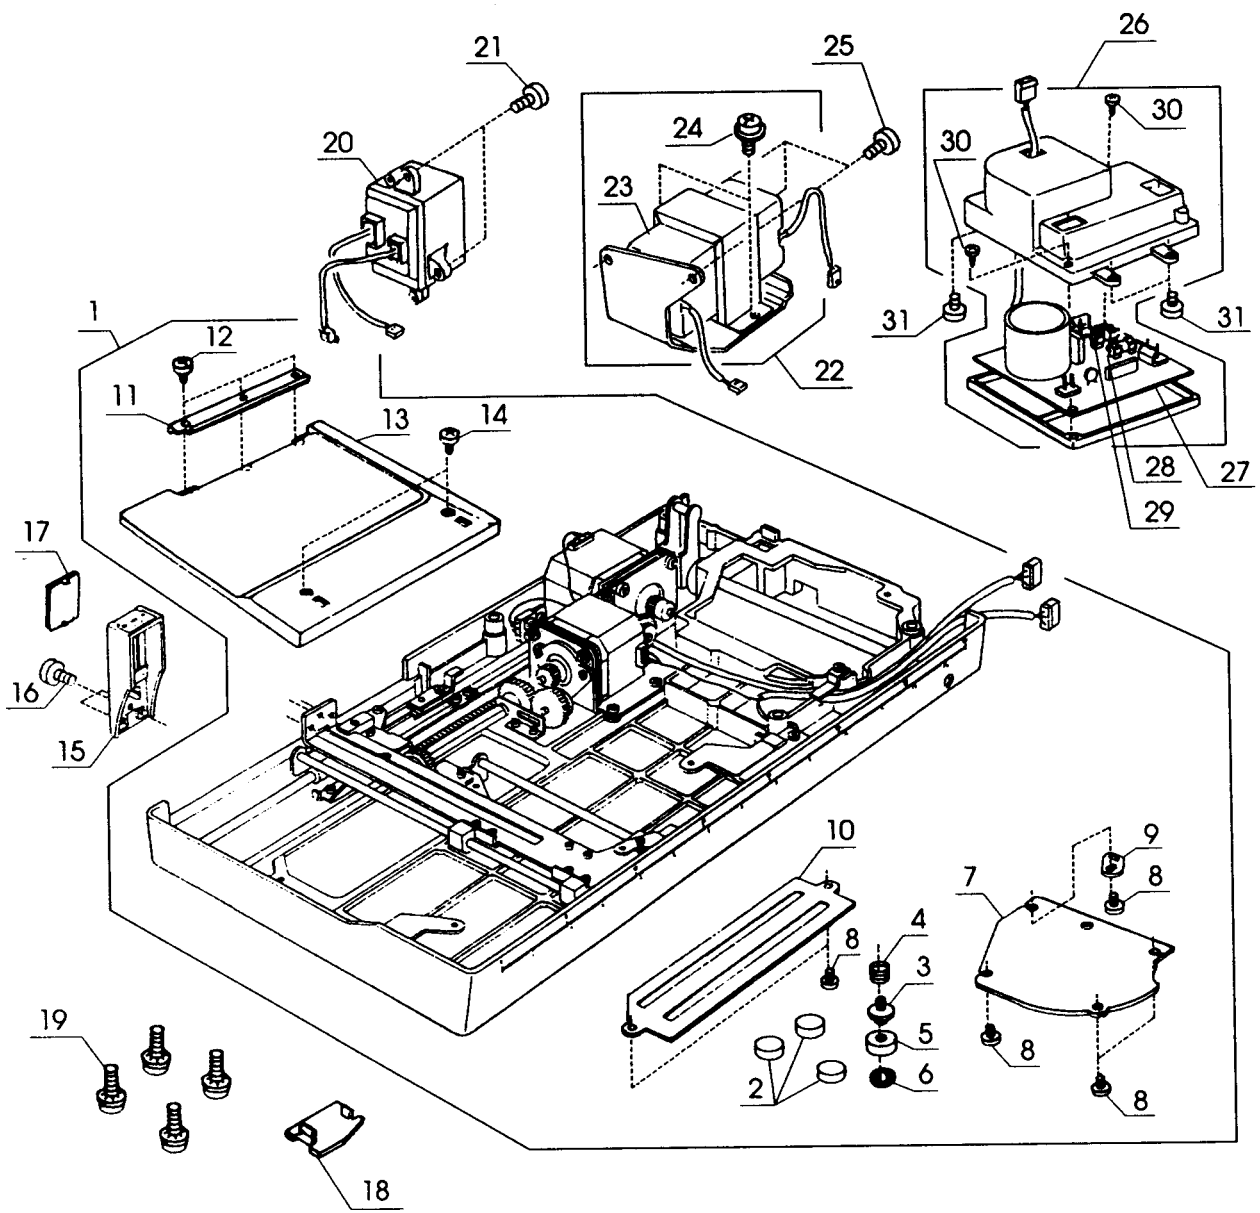

KEY NO.	PART NO.	NAME
1	832650015	Base unit (complete)(832650004)
2	830150003	Rubber cushion
3	820350004	Adjusting screw
4	820351005	Spring
5	605074008	Rubber cushion
6	813123004	CS ring
7	832147014	Base lid (2)
8	830267004	Set screw
9	832175000	Washer
10	832146002	Base lid (1)
11	832562008	Carriage window frame unit
12	000078320	Setscrew
13	832630008	Base cover unit
14	000101426	Setscrew
15	832555008	Carriage plate unit
16	000077112	Setscrew
17	832150009	Carriage plate cover
18	832168000	Base lid cap (3)
19	000127107	Washer
20	832575101	Machine socket unit for U.S.A. & Canada
	830576102	Machine socket unit for Australia, Great Britain & Continental Europe
21	000101703	Set screw (000172004)
22	832653018	Transformer unit for U.S.A. & Canada (832653007)
	832654008	Transformer unit for Australia, Great Britain & Continental Europe
23	832558012	Transformer unit for U.S.A. & Canada (832558001)
	832559002	Transformer unit for Australia, Great Britain & Continental Europe
24	000201106	Set screw
25	000172200	Set screw
26	832625125	C board complete unit for Canada
	832625309	C board complete unit for U.S.A. (832625103)
	832625217	C board complete unit for Australia, Great Britain & Continental Europe (832625206)
27	832557011	"C" board (printed circuit board) unit for Canada
	832557103	"C" board (printed circuit board) unit for U.S.A. (832557000)
	832560006	"C" board (printed circuit board) unit for Australia, Great Britain & Continental Europe
28	000117908	Fuse AC 125v 2.5A
29	000182074	Fuse AC 250v, 3.0A
30	000161309	Setscrew
31	000157209	Setscrew