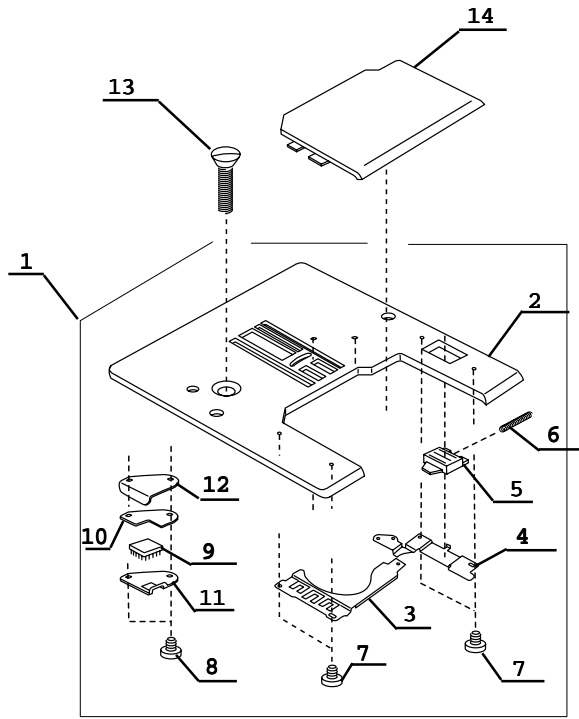

PARTS LIST

Memory Craft 9000

Specification code: 832-711-004 (JAI 45231)
832-712-005 (JA)
832-713-006 (JCA)
832-714-007 (JUK)
832-716-009 (JHBV)

KEY NO.	PART NO.	NAME
1	832649011	Needle plate unit (832567014)
2	832010006	Needle plate
3	825235010	Hook cover plate supporter (L)
4	832012019	Hook cover plate supporter (R)
5	825016000	Hook cover plate release button
6	825017001	Spring
7	000169709	Set screw
8	000096900	Set screw
9	832174009	Tape
10	825259100	Spacer
11	825257108	Tape holder
12	825013007	Bobbin holder stopper
13	820390006	Needle plate set screw
14	750036012	Hook cover plate
15	832013009	Needle plate position adjust. Pin
16	000111201	Setscrew
17	822314002	Nut
18	832014000	Needle plate nut holder
19	000157003	Set screw
20	832165007	Stopper plate
21	810220003	Set screw
22	653001006	Stopper
23	825605013	Needle plate set plate (R) unit
24	825021019	Needle plate set plate (R)
25	825022009	Needle plate position adjust. Plate
26	000101105	Setscrew
27	832570009	Bed cover (front) unit (832629004)
28	832002005	Bed cover (front)
29	000103705	Setscrew
30	832502000	Bed cover unit
31	000121709	Setscrew
32	000160700	Setscrew
33	000070104	Washer
34	000162805	Setscrew
35	000014306	Snap ring
36	000101703	Setscrew
37	832503001	Extension box unit

KEY NO.	PART NO.	NAME
1	830527005	Handle unit
2	832648102	Top cover unit (832504116)
3	000157405	Setscrew
4	000066705	Setscrew
5	822020514	Spool holder (large) (822020503)
6	832507005	Face plate unit
7	000077503	Setscrew
8	832203008	Quick reference chart (English, Spanish)
	832231005	Quick reference chart (German, French)
	832236000	Quick reference chart (Portuguese, Spanish)