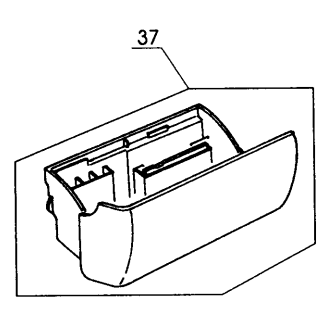

PARTS LIST

Memory Craft 9000

Specification code: 832-711-004 (JAI 45231)
832-712-005 (JA)
832-713-006 (JCA)
832-714-007 (JUK)
832-716-009 (JHBV)

KEY NO.	PART NO.	NAME
1	832649011	Needle plate unit (832567014)
2	832010006	Needle plate
3	825235010	Hook cover plate supporter (L)
4	832012019	Hook cover plate supporter (R)
5	825016000	Hook cover plate release button
6	825017001	Spring
7	000169709	Set screw
8	000096900	Set screw
9	832174009	Tape
10	825259100	Spacer
11	825257108	Tape holder
12	825013007	Bobbin holder stopper
13	820390006	Needle plate set screw
14	750036012	Hook cover plate
15	832013009	Needle plate position adjust. Pin
16	000111201	Setscrew
17	822314002	Nut
18	832014000	Needle plate nut holder
19	000157003	Set screw
20	832165007	Stopper plate
21	810220003	Set screw
22	653001006	Stopper
23	825605013	Needle plate set plate (R) unit
24	825021019	Needle plate set plate (R)
25	825022009	Needle plate position adjust. Plate
26	000101105	Setscrew
27	832570009	Bed cover (front) unit (832629004)
28	832002005	Bed cover (front)
29	000103705	Setscrew
30	832502000	Bed cover unit
31	000121709	Setscrew
32	000160700	Setscrew
33	000070104	Washer
34	000162805	Setscrew
35	000014306	Snap ring
36	000101703	Setscrew
37	832503001	Extension box unit

KEY NO.	PART NO.	NAME
1	830527005	Handle unit
2	832648102	Top cover unit (832504116)
3	000157405	Setscrew
4	000066705	Setscrew
5	822020514	Spool holder (large) (822020503)
6	832507005	Face plate unit
7	000077503	Setscrew
8	832203008	Quick reference chart (English, Spanish)
	832231005	Quick reference chart (German, French)
	832236000	Quick reference chart (Portuguese, Spanish)