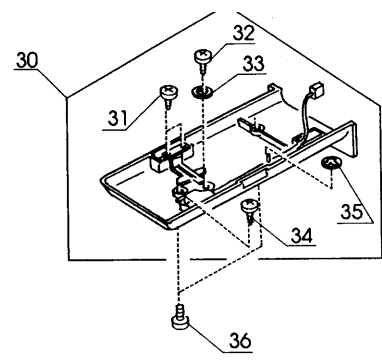

PARTS LIST

Memory Craft 9000

Specification code: 832-711-004 (JAI 45231)
832-712-005 (JA)
832-713-006 (JCA)
832-714-007 (JUK)
832-716-009 (JHBV)

KEY NO.	PART NO.	NAME
1	832649011	Needle plate unit (832567014)
2	832010006	Needle plate
3	825235010	Hook cover plate supporter (L)
4	832012019	Hook cover plate supporter (R)
5	825016000	Hook cover plate release button
6	825017001	Spring
7	000169709	Set screw
8	000096900	Set screw
9	832174009	Tape
10	825259100	Spacer
11	825257108	Tape holder
12	825013007	Bobbin holder stopper
13	820390006	Needle plate set screw
14	750036012	Hook cover plate
15	832013009	Needle plate position adjust. Pin
16	000111201	Setscrew
17	822314002	Nut
18	832014000	Needle plate nut holder
19	000157003	Set screw
20	832165007	Stopper plate
21	810220003	Set screw
22	653001006	Stopper
23	825605013	Needle plate set plate (R) unit
24	825021019	Needle plate set plate (R)
25	825022009	Needle plate position adjust. Plate
26	000101105	Setscrew
27	832570009	Bed cover (front) unit (832629004)
28	832002005	Bed cover (front)
29	000103705	Setscrew
30	832502000	Bed cover unit
31	000121709	Setscrew
32	000160700	Setscrew
33	000070104	Washer
34	000162805	Setscrew
35	000014306	Snap ring
36	000101703	Setscrew
37	832503001	Extension box unit

KEY NO.	PART NO.	NAME
1	830527005	Handle unit
2	832648102	Top cover unit (832504116)
3	000157405	Setscrew
4	000066705	Setscrew
5	822020514	Spool holder (large) (822020503)
6	832507005	Face plate unit
7	000077503	Setscrew
8	832203008	Quick reference chart (English, Spanish)
	832231005	Quick reference chart (German, French)
	832236000	Quick reference chart (Portuguese, Spanish)