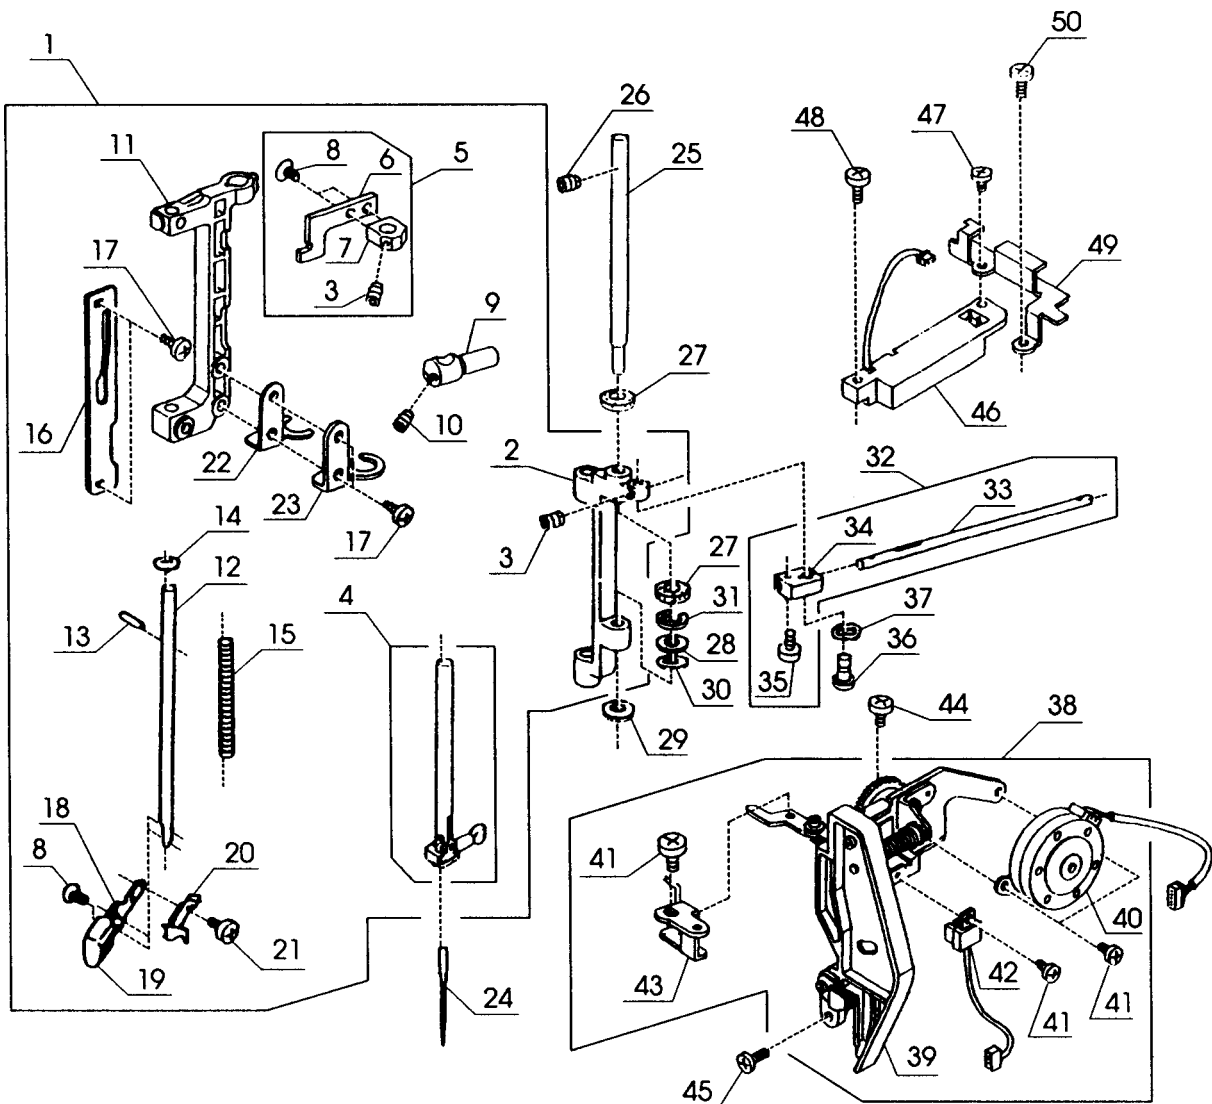

KEY NO.	PARIS NO.	NAME
1	831601018	Needle bar supporter unit (831601007)
2	831001001	Needle bar supporter
3	000111902	Setscrew
4	830609013	Needle bar unit
5	751607002	Threader position set plate unit
6	734101008	Threader position set plate
7	751016008	Threader position set holder
8	000097602	Setscrew
9	751047008	Needle bar connecting stud complete unit
10	000111201	Setscrew
11	751017009	Threader frame
12	751018000	Threader bar
13	000122906	Pin
14	734107004	Holding plate
15	827091005	Threader bar spring
16	831009009	Threader guide plate
17	000161206	Setscrew
18	831002002	Threader lever
19	734097000	Threader knob
20	734515009	Threader plate unit
21	000105501	Setscrew
22	751101001	Threader frame spring
23	751019001	Threader frame (lower)
24	102408089	Needle
25	823018006	Needle bar supporter shaft
26	000111108	Setscrew
27	822063003	Felt (2)
28	000036108	Thrust washer
29	000036603	Thrust washer
30	000116000	Washer
31	000001609	Snap ring
32	832634002	Zigzag width rod unit
33	832067019	Zigzag width rod (832067008)
34	823065008	Needle bar supporter connecting rod
35	000115308	Set screw
36	823066009	Connecting rod shaft
37	000116103	Washer
38	832564103	Thread tension complete unit (832603116)
39	832509029	Thread tension unit
40	832510001	Stepping motor unit
41	000103808	Setscrew
42	832537004	Photo sensor
43	832205011	Tension releasing plate
44	000172107	Setscrew
45	000157508	Setscrew
46	832531101	Inverter unit
47	000066705	Setscrew
48	000157704	Setscrew
49	832160002	Cord guide (2)
50	000081005	Setscrew (000157106)