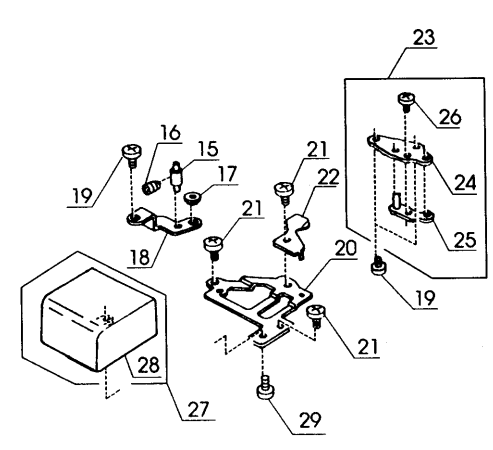

PARTS LIST

Memory Craft 9000

Specification code: 832-711-004 (JAI 45231)
832-712-005 (JA)
832-713-006 (JCA)
832-714-007 (JUK)
832-716-009 (JHBV)

KEY NO.	PART NO.	NAME
1	832649011	Needle plate unit (832567014)
2	832010006	Needle plate
3	825235010	Hook cover plate supporter (L)
4	832012019	Hook cover plate supporter (R)
5	825016000	Hook cover plate release button
6	825017001	Spring
7	000169709	Set screw
8	000096900	Set screw
9	832174009	Tape
10	825259100	Spacer
11	825257108	Tape holder
12	825013007	Bobbin holder stopper
13	820390006	Needle plate set screw
14	750036012	Hook cover plate
15	832013009	Needle plate position adjust. Pin
16	000111201	Setscrew
17	822314002	Nut
18	832014000	Needle plate nut holder
19	000157003	Set screw
20	832165007	Stopper plate
21	810220003	Set screw
22	653001006	Stopper
23	825605013	Needle plate set plate (R) unit
24	825021019	Needle plate set plate (R)
25	825022009	Needle plate position adjust. Plate
26	000101105	Setscrew
27	832570009	Bed cover (front) unit (832629004)
28	832002005	Bed cover (front)
29	000103705	Setscrew
30	832502000	Bed cover unit
31	000121709	Setscrew
32	000160700	Setscrew
33	000070104	Washer
34	000162805	Setscrew
35	000014306	Snap ring
36	000101703	Setscrew
37	832503001	Extension box unit

KEY NO.	PART NO.	NAME
1	830527005	Handle unit
2	832648102	Top cover unit (832504116)
3	000157405	Setscrew
4	000066705	Setscrew
5	822020514	Spool holder (large) (822020503)
6	832507005	Face plate unit
7	000077503	Setscrew
8	832203008	Quick reference chart (English, Spanish)
	832231005	Quick reference chart (German, French)
	832236000	Quick reference chart (Portuguese, Spanish)