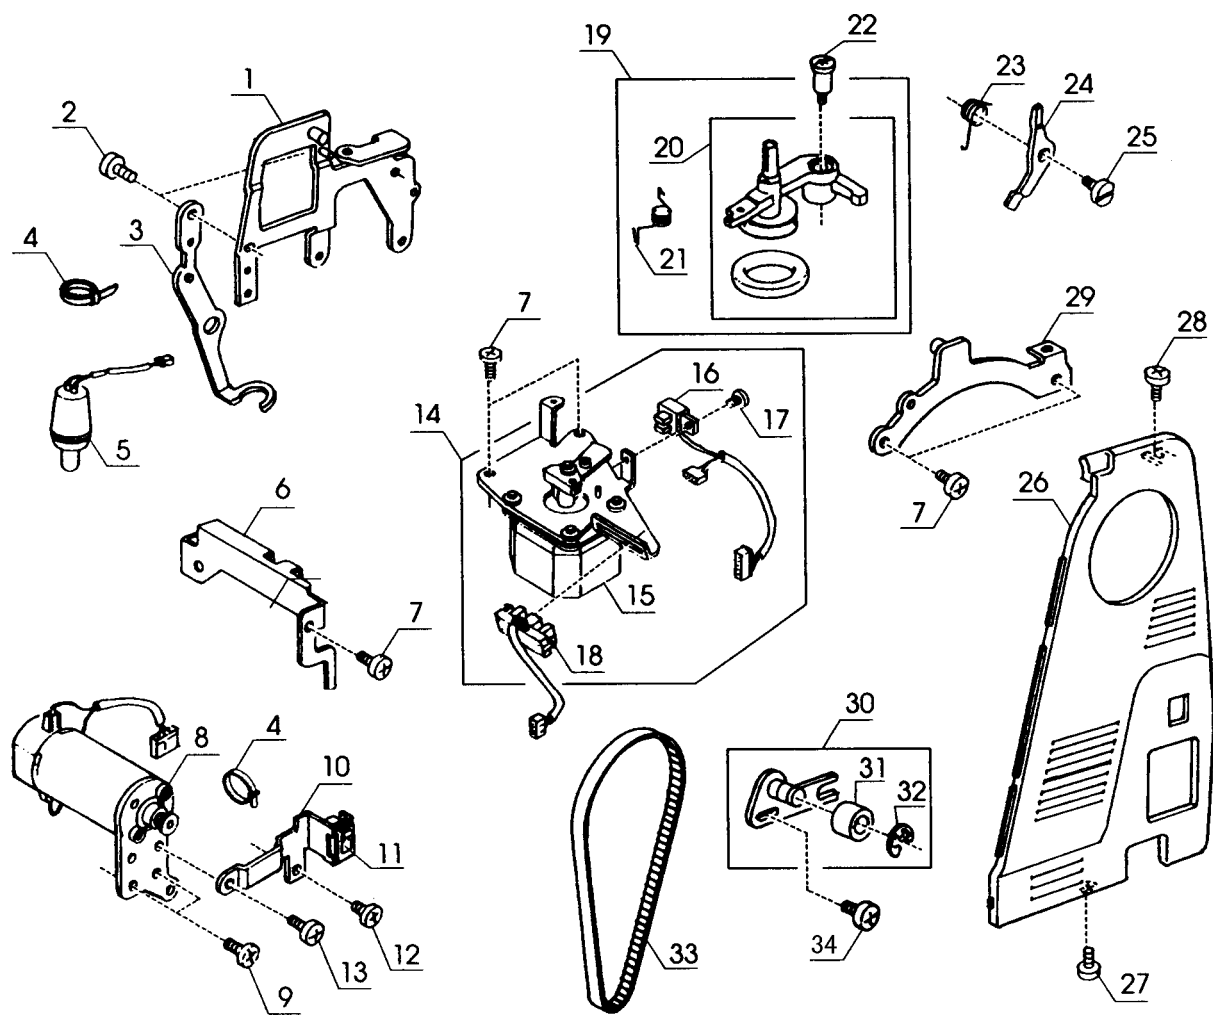

KEY NO.	PART NO.	NAME
1	832025004	Handle base plate (l)
2	000157209	Setscrew
3	832049004	Lamp set plate
4	000053008	Cord binder
5	830538238	Lamp socket unit (830538227)
6	832161003	Cord guide (3)
7	000081005	Setscrew (000157106)
8	080270160	Motor unit (080270159)
9	000115607	Setscrew (000115700)
10	832154003	Lamp switch fixing plate
11	832540000	Lamp switch unit
12	000172004	Setscrew
13	000101404	Setscrew
14	832612015	Zigzag width stepping motor (832612004)
15	832542002	Stepping motor unit
16	832541001	Photo sensor unit
17	000103808	Setscrew
18	830543007	Photo sensor
19	832626001	Bobbin winder unit (complete)
20	830528006	Bobbin winder unit
21	830273014	Spring (830273003)
22	825220009	Hinge screw
23	625215005	Spring
24	830145005	Declutch arm
25	625214004	Hinge screw
26	832520107	Belt cover unit
27	000066705	Setscrew
28	000115009	Setscrew
29	832020009	Handle base plate (R)
30	830631014	Idler unit (830631003)
31	625217100	Idler
32	000002806	Snap ring
33	830276006	Timing belt