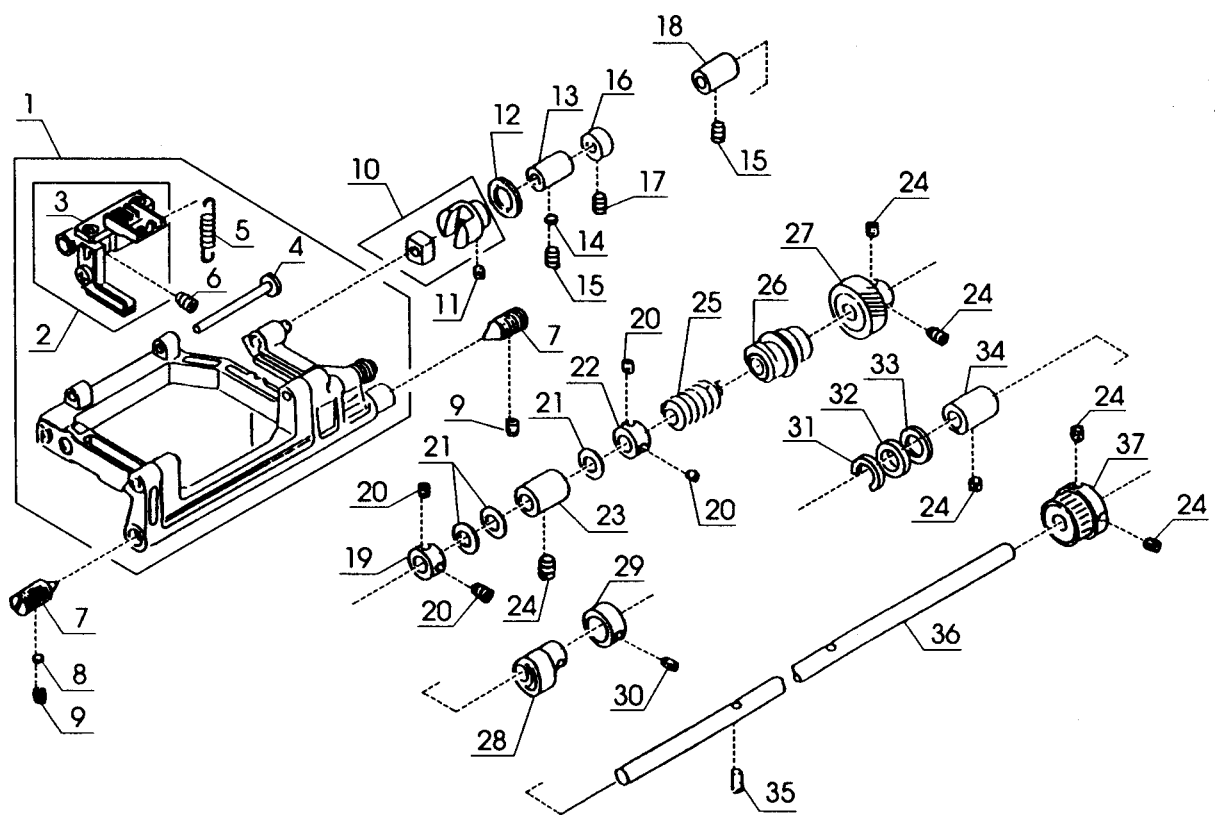

KEY NO.	PART NO.	NAME
1	830527005	Handle unit
2	832648102	Top cover unit (832504116)
3	000157405	Setscrew
4	000066705	Setscrew
5	822020514	Spool holder (large) (822020503)
6	832507005	Face plate unit
7	000077503	Setscrew
8	832203008	Quick reference chart (English, Spanish)
	832231005	Quick reference chart (German, French)
	832236000	Quick reference chart (Portuguese, Spanish)

KEY NO.	PART NO.	NAME
1	102261103	Bobbin
2	832517112	Bobbin holder unit (832517101)
3	832627024	Rotary hook unit
4	834950003	Hook race unit
5	832611014	Hook race cover unit
6	627567001	Bobbin holder stopper unit
7	627190010	Magnet
8	000157209	Setscrew
9	000070506	Washer
10	832561007	Sensor set plate unit
11	832537107	Photo sensor
12	000157106	Setscrew
13	832545016	Bobbin thread detector rod unit (832545005)
14	832092024	Residual bobbin thread shield plate
15	832093003	Spring
16	000013707	CS ring
17	832613027	Bobbin thread detector solenoid unit (832613005)
18	832519011	Solenoid unit (832519000)
19	832610002	Feed arm unit
20	832266003	Feed arm screw
21	000160102	Adjustable rock nut
22	832645006	Feed stepping motor unit (832518009)
23	000002105	Snap ring

KEY NO.	PART NO.	NAME
1	650607006	Needle bar crank rod unit
2	650039001	Needle bar crank rod
3	650040005	Felt
4	650041006	Spring
5	820511108	Thread take-up lever unit
6	652512009	Needle bar crank pin unit
7	650062003	Pin
8	000001702	Snap ring
9	000111201	Set screw
10	832226007	Cord guide (1)
11	000081005	Set screw
12	832515017	Upper shaft unit (832515006)
13	000103509	Setscrew
14	000078319	Set screw
15	000110901	Set screw
16	000111706	Setscrew
17	830095009	Upper shaft shielding plate
18	820102009	Washer
19	000081005	Set screw
20	830341003	Upper shaft timing wheel
21	000004303	Spring pin
22	673062015	Bushing (rear)
23	000038801	Washer
24	653055002	Declutch releasing ring
25	653057004	Clutch spring
26	653056003	Clutch ring
27	653058005	Belt wheel
28	830286009	Hand wheel base
29	653061115	Hand wheel
30	650071005	Timing belt
31	000111304	Set screw