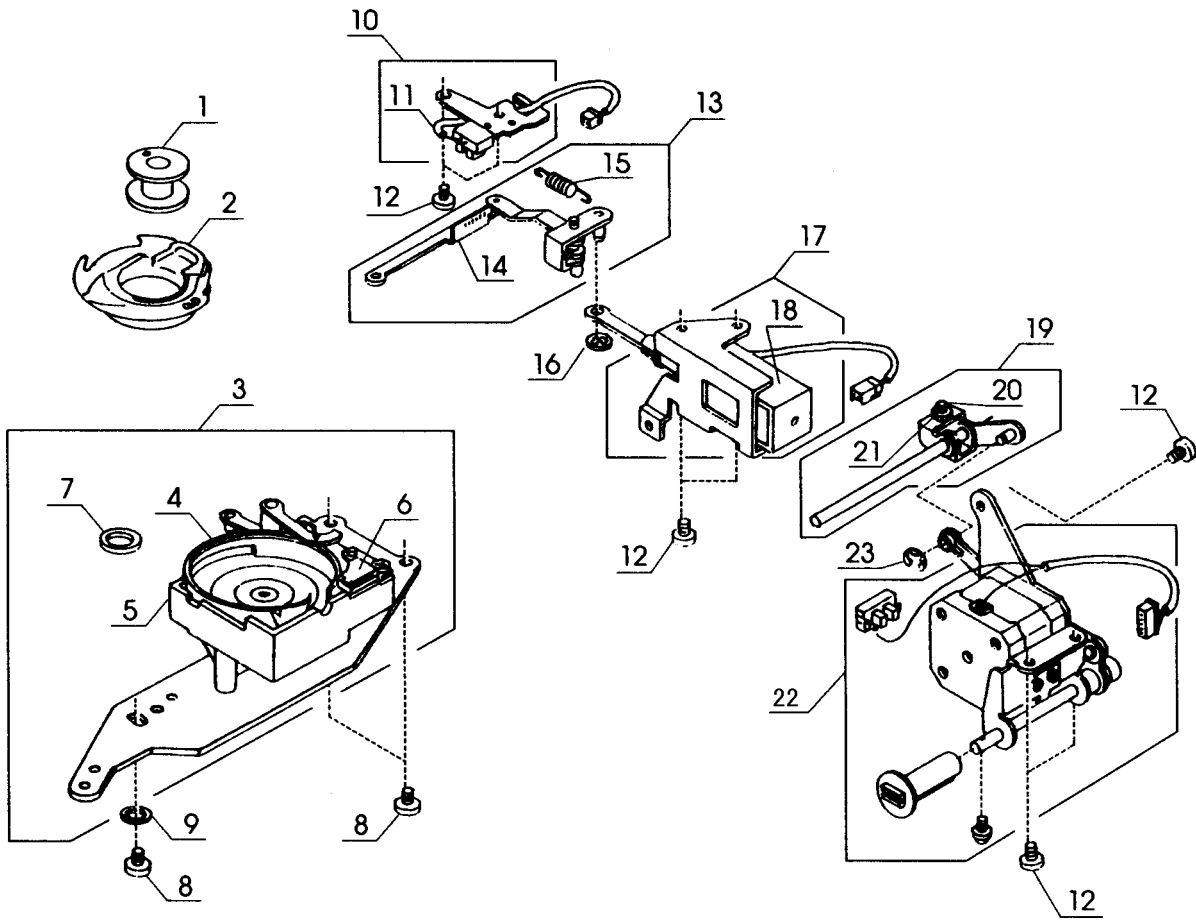

PARTS LIST

Memory Craft 9000

Specification code: 832-711-004 (JAI 45231)
832-712-005 (JA)
832-713-006 (JCA)
832-714-007 (JUK)
832-716-009 (JHBV)

KEY NO.	PART NO.	NAME
1	832649011	Needle plate unit (832567014)
2	832010006	Needle plate
3	825235010	Hook cover plate supporter (L)
4	832012019	Hook cover plate supporter (R)
5	825016000	Hook cover plate release button
6	825017001	Spring
7	000169709	Set screw
8	000096900	Set screw
9	832174009	Tape
10	825259100	Spacer
11	825257108	Tape holder
12	825013007	Bobbin holder stopper
13	820390006	Needle plate set screw
14	750036012	Hook cover plate
15	832013009	Needle plate position adjust. Pin
16	000111201	Setscrew
17	822314002	Nut
18	832014000	Needle plate nut holder
19	000157003	Set screw
20	832165007	Stopper plate
21	810220003	Set screw
22	653001006	Stopper
23	825605013	Needle plate set plate (R) unit
24	825021019	Needle plate set plate (R)
25	825022009	Needle plate position adjust. Plate
26	000101105	Setscrew
27	832570009	Bed cover (front) unit (832629004)
28	832002005	Bed cover (front)
29	000103705	Setscrew
30	832502000	Bed cover unit
31	000121709	Setscrew
32	000160700	Setscrew
33	000070104	Washer
34	000162805	Setscrew
35	000014306	Snap ring
36	000101703	Setscrew
37	832503001	Extension box unit

KEY NO.	PART NO.	NAME
1	830527005	Handle unit
2	832648102	Top cover unit (832504116)
3	000157405	Setscrew
4	000066705	Setscrew
5	822020514	Spool holder (large) (822020503)
6	832507005	Face plate unit
7	000077503	Setscrew
8	832203008	Quick reference chart (English, Spanish)
	832231005	Quick reference chart (German, French)
	832236000	Quick reference chart (Portuguese, Spanish)