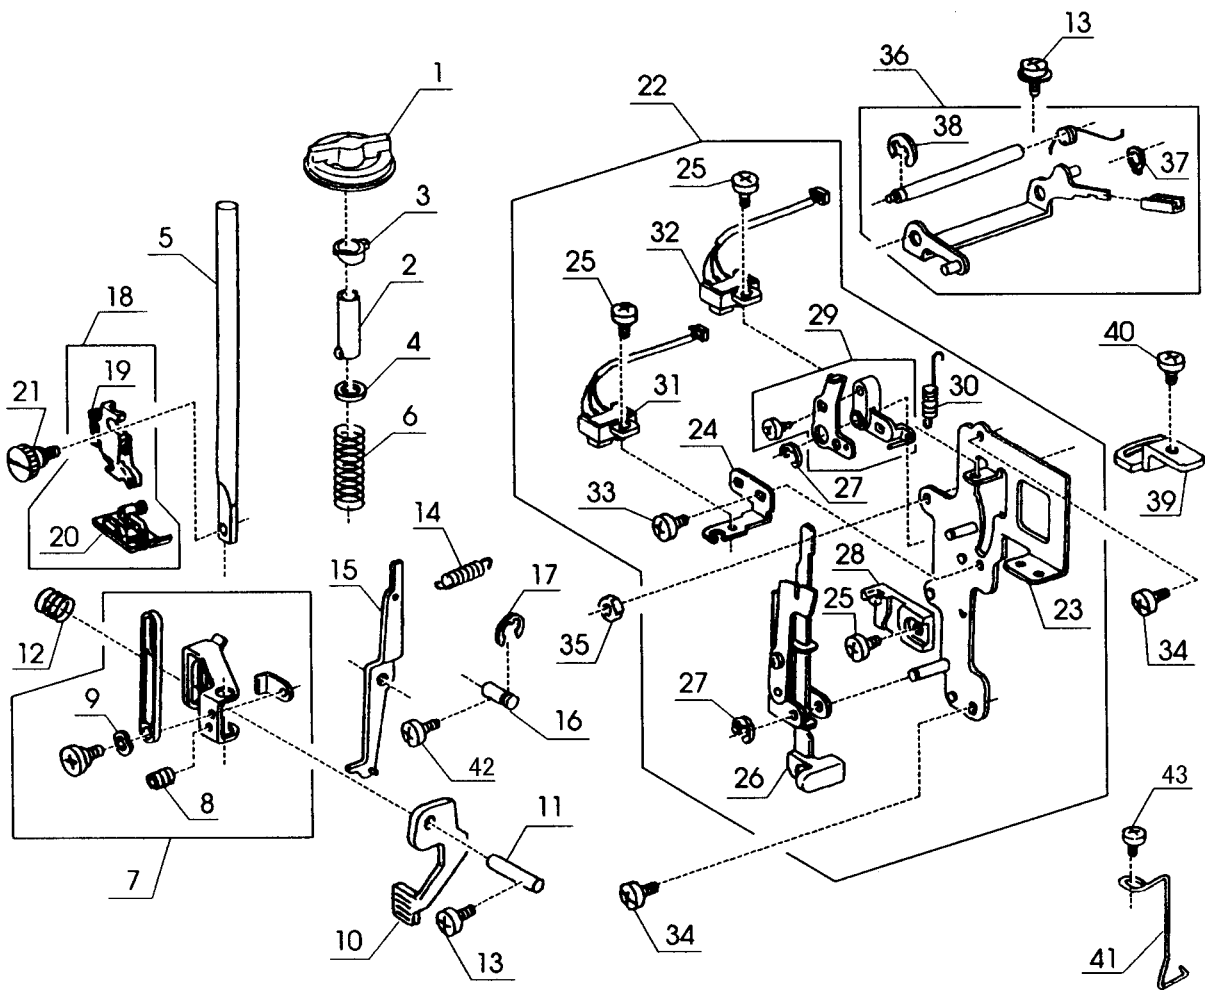

KEY NO.	PART NO.	NAME
1	830026010	Pressure adjusting dial
2	830027000	Presser bar bushing
3	830028001	Pressure adjusting cam
4	102061008	Plain washer
5	830029002	Presser bar
6	830030006	Presser bar spring
7	830586024	Presser bar supporter
8	000111500	Setscrew
9	000116608	Washer
10	830035012	Presser bar lifter
11	822072005	Presser bar lifter pin
12	102222009	Spring
13	000172200	Set screw
14	832204009	Tension releasing lever spring
15	830037025	Tension releasing lever (830037014)
16	830338007	Tension releasing lever pin
17	000002507	Snap ring
18	832501009	Presser foot unit
19	830504017	Foot holder unit
20	832523007	Zigzag foot unit
21	825252000	Thumbscrew
22	832659106	Front bracket unit (832568107)
23	832047013	Front bracket
24	831005005	Sensor set plate
25	000101105	Set screw
26	830662003	Buttonhole lever unit
27	000002105	Snap ring
28	830057010	Buttonhole lever guide
29	832664001	Pressure detector link unit (832569005)
30	830277007	Pressure shielding plate spring
31	830510005	Photo sensor unit
32	830510108	Photo sensor unit
33	000103808	Setscrew
34	000157106	Set screw
35	000061205	Hexagonal nut
36	832566024	Pressure functioning arm unit (832566013)
37	000014605	Grip ring
38	000001609	Snap ring
39	831003003	Threader shaft guide (upper)
40	000101404	Set screw
41	830039027	Arm thread guide