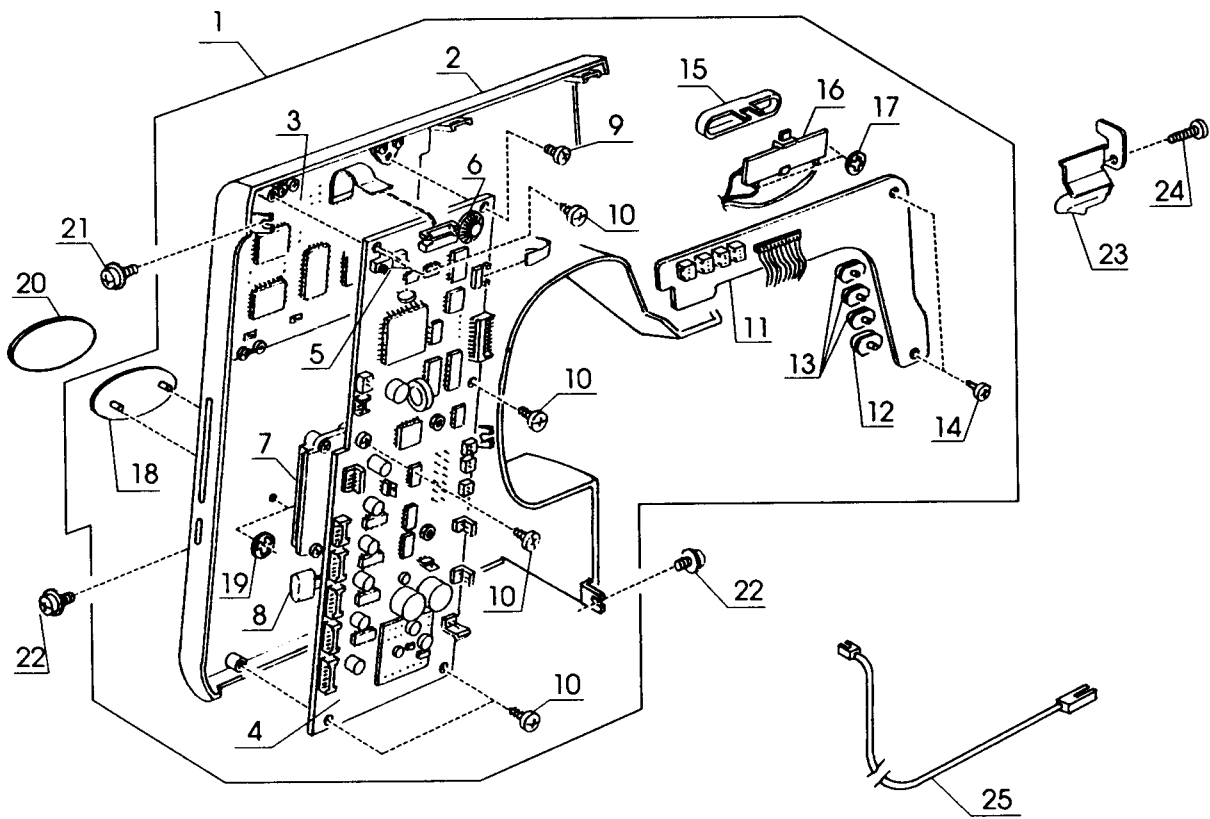

KEY NO.	PART NO.	NAME
1	832606108	Front panel unit for U.S.A. & Canada
	832606201	Front panel unit for Australia, Great Britain & Continental Europe
2	832050215	Front panel (832050204)
3	832607006	LCD frame unit
4	832554111	"A" board unit
5	832608018	Switch cover unit
6	832053001	LCD adjusting knob
7	832571000	Card guide unit
8	830291007	Eject button
9	000077112	Setscrew
10	000076317	Setscrew
11	832514005	"F" board unit
12	832061002	Button (1)
13	832062106	Button (2)
14	000120203	Setscrew
15	832064005	Speed set lever
16	653507509	Slide volume unit
17	000014306	CS ring
18	832065006	Emblem frame
19	000014007	CS ring
20	832209015	Emblem
21	000103808	Setscrew
22	000115607	Setscrew
23	825183010	Arm thread guide (lower)
24	000096508	Set screw
25	830545102	Cord