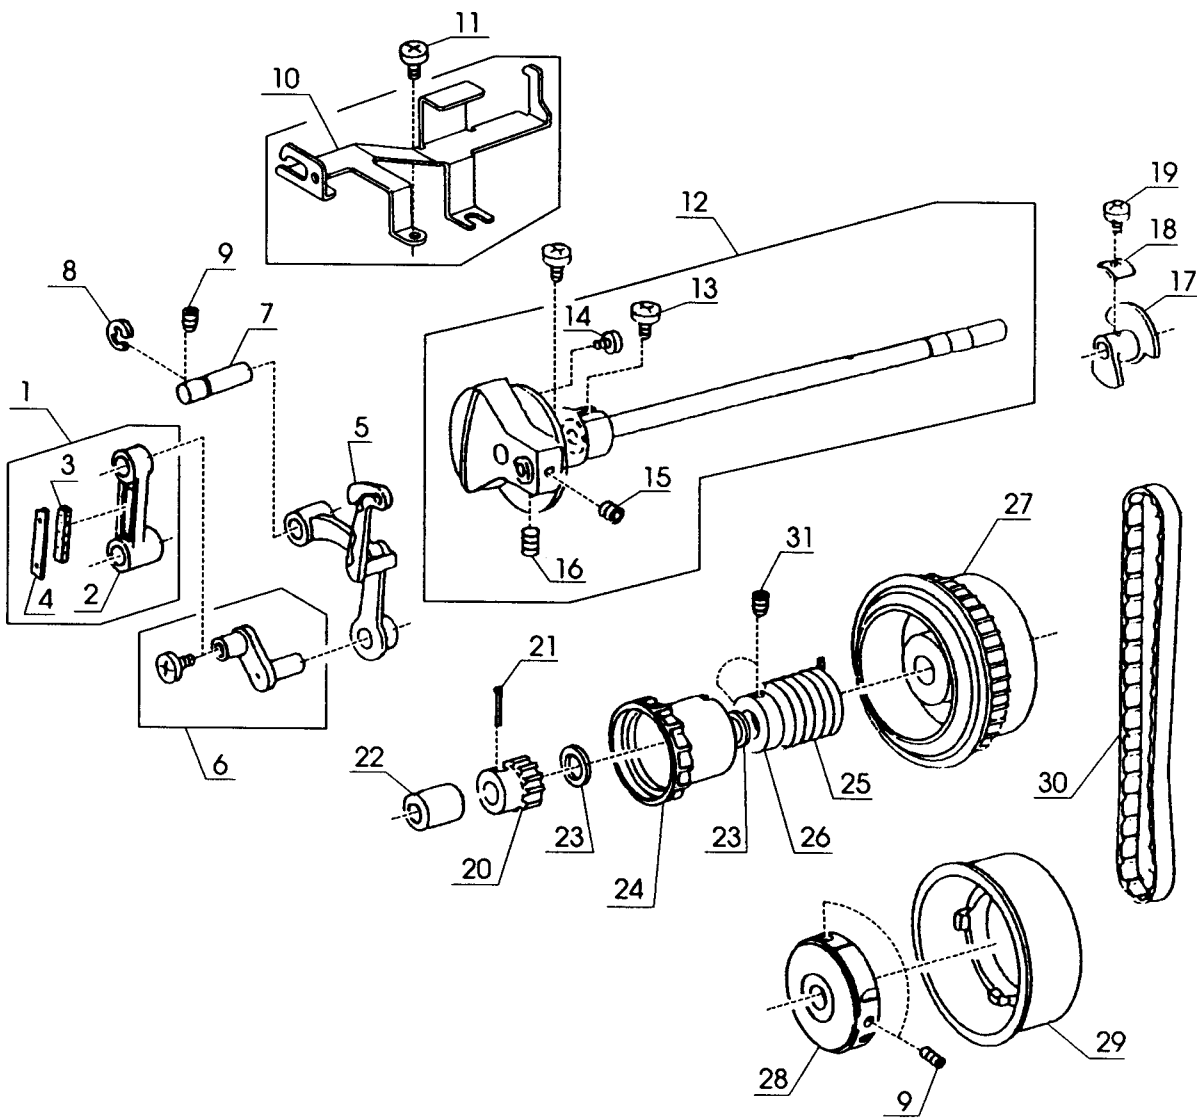

KEY NO.	PART NO.	NAME
1	830527005	Handle unit
2	832648102	Top cover unit (832504116)
3	000157405	Setscrew
4	000066705	Setscrew
5	822020514	Spool holder (large) (822020503)
6	832507005	Face plate unit
7	000077503	Setscrew
8	832203008	Quick reference chart (English, Spanish)
	832231005	Quick reference chart (German, French)
	832236000	Quick reference chart (Portuguese, Spanish)

KEY NO.	PART NO.	NAME
1	102261103	Bobbin
2	832517112	Bobbin holder unit (832517101)
3	832627024	Rotary hook unit
4	834950003	Hook race unit
5	832611014	Hook race cover unit
6	627567001	Bobbin holder stopper unit
7	627190010	Magnet
8	000157209	Setscrew
9	000070506	Washer
10	832561007	Sensor set plate unit
11	832537107	Photo sensor
12	000157106	Setscrew
13	832545016	Bobbin thread detector rod unit (832545005)
14	832092024	Residual bobbin thread shield plate
15	832093003	Spring
16	000013707	CS ring
17	832613027	Bobbin thread detector solenoid unit (832613005)
18	832519011	Solenoid unit (832519000)
19	832610002	Feed arm unit
20	832266003	Feed arm screw
21	000160102	Adjustable rock nut
22	832645006	Feed stepping motor unit (832518009)
23	000002105	Snap ring

KEY NO.	PART NO.	NAME
1	650607006	Needle bar crank rod unit
2	650039001	Needle bar crank rod
3	650040005	Felt
4	650041006	Spring
5	820511108	Thread take-up lever unit
6	652512009	Needle bar crank pin unit
7	650062003	Pin
8	000001702	Snap ring
9	000111201	Set screw
10	832226007	Cord guide (1)
11	000081005	Set screw
12	832515017	Upper shaft unit (832515006)
13	000103509	Setscrew
14	000078319	Set screw
15	000110901	Set screw
16	000111706	Setscrew
17	830095009	Upper shaft shielding plate
18	820102009	Washer
19	000081005	Set screw
20	830341003	Upper shaft timing wheel
21	000004303	Spring pin
22	673062015	Bushing (rear)
23	000038801	Washer
24	653055002	Declutch releasing ring
25	653057004	Clutch spring
26	653056003	Clutch ring
27	653058005	Belt wheel
28	830286009	Hand wheel base
29	653061115	Hand wheel
30	650071005	Timing belt
31	000111304	Set screw