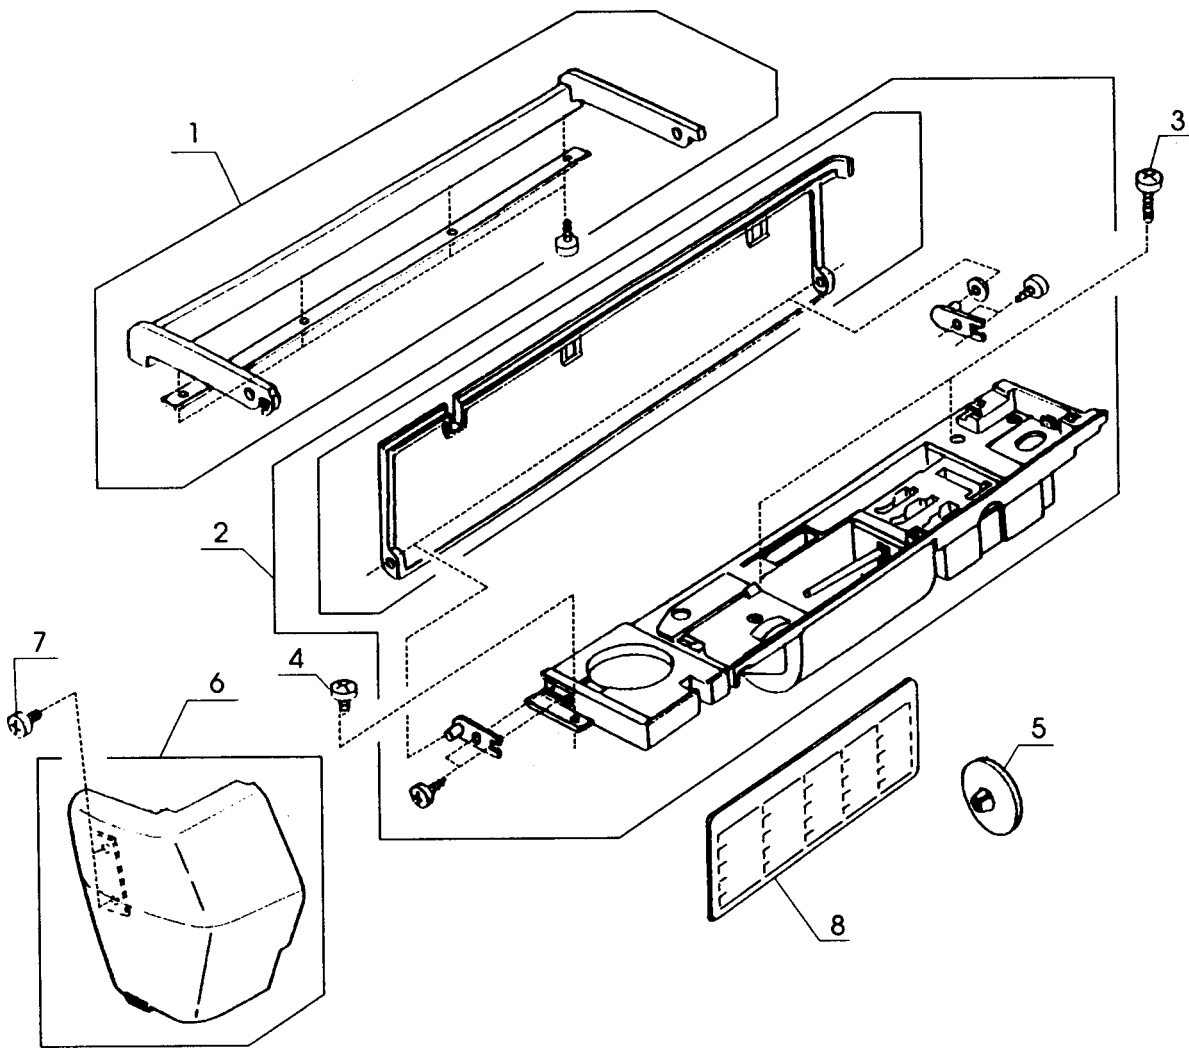

PARTS LIST

Memory Craft 9000

Specification code: 832-711-004 (JAI 45231)
832-712-005 (JA)
832-713-006 (JCA)
832-714-007 (JUK)
832-716-009 (JHBV)

KEY NO.	PART NO.	NAME
1	832649011	Needle plate unit (832567014)
2	832010006	Needle plate
3	825235010	Hook cover plate supporter (L)
4	832012019	Hook cover plate supporter (R)
5	825016000	Hook cover plate release button
6	825017001	Spring
7	000169709	Set screw
8	000096900	Set screw
9	832174009	Tape
10	825259100	Spacer
11	825257108	Tape holder
12	825013007	Bobbin holder stopper
13	820390006	Needle plate set screw
14	750036012	Hook cover plate
15	832013009	Needle plate position adjust. Pin
16	000111201	Setscrew
17	822314002	Nut
18	832014000	Needle plate nut holder
19	000157003	Set screw
20	832165007	Stopper plate
21	810220003	Set screw
22	653001006	Stopper
23	825605013	Needle plate set plate (R) unit
24	825021019	Needle plate set plate (R)
25	825022009	Needle plate position adjust. Plate
26	000101105	Setscrew
27	832570009	Bed cover (front) unit (832629004)
28	832002005	Bed cover (front)
29	000103705	Setscrew
30	832502000	Bed cover unit
31	000121709	Setscrew
32	000160700	Setscrew
33	000070104	Washer
34	000162805	Setscrew
35	000014306	Snap ring
36	000101703	Setscrew
37	832503001	Extension box unit

KEY NO.	PART NO.	NAME
1	830527005	Handle unit
2	832648102	Top cover unit (832504116)
3	000157405	Setscrew
4	000066705	Setscrew
5	822020514	Spool holder (large) (822020503)
6	832507005	Face plate unit
7	000077503	Setscrew
8	832203008	Quick reference chart (English, Spanish)
	832231005	Quick reference chart (German, French)
	832236000	Quick reference chart (Portuguese, Spanish)