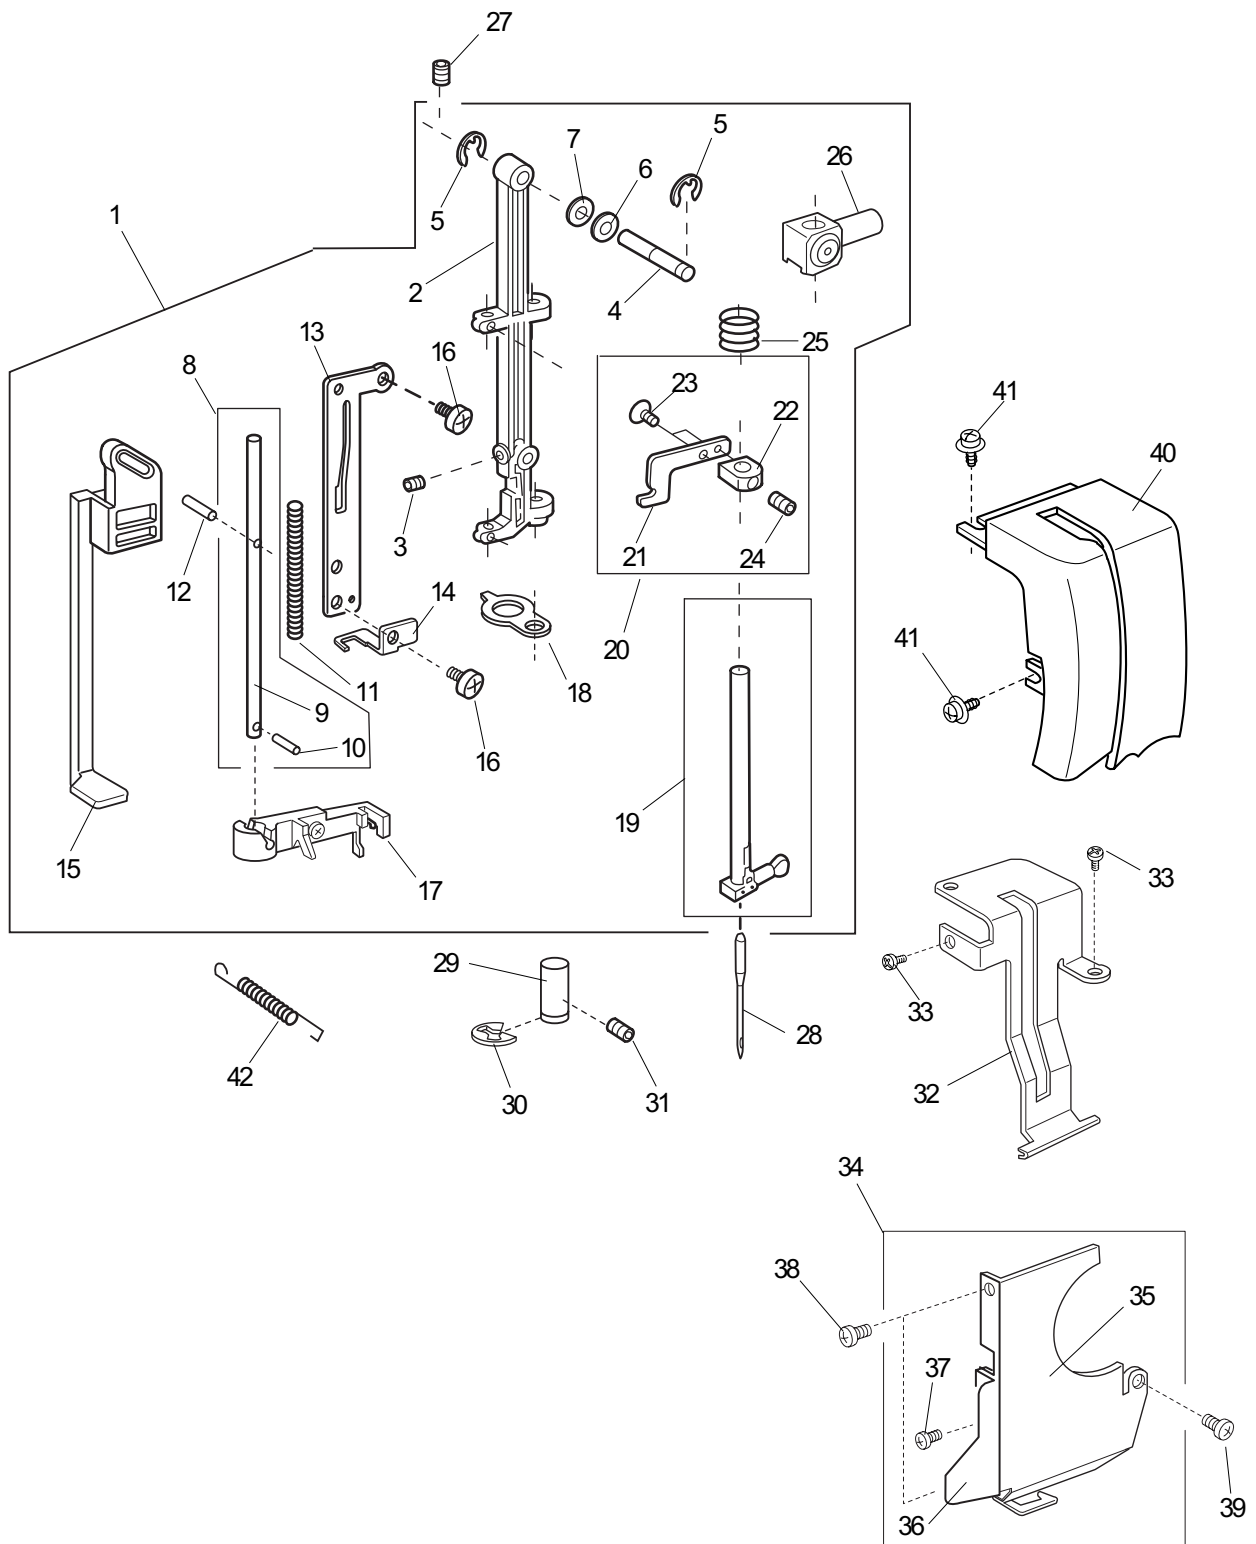

Ref.	Part No.	Name
1	846611006	Needle bar supporter unit
2	846047005	Needle bar supporter
3	000111902	Hexagonal socket screw 3x4
4	735144006	Needle bar supporter pin
5	000002507	Snap ring E-4
6	000070609	Washer
7	673022002	Spring washer
8	846612007	Needle threader shaft unit
9	846048006	Needle threader shaft
10	000003508	Spring pin 2x8
11	840035002	Spring
12	000125105	Pin
13	840033000	Guide plate
14	840037004	Supporter
15	840034001	Needle threader lever
16	000078319	Setscrew 3x6
17	755643002	Needle threader plate
18	829027006	Guide plate (829027007)
19	846613008	Needle bar unit
20	846614009	Threader positioning plate unit
21	846196000	Threader positioning plate
22	734102009	Threader set plate
23	000097602	Setscrew 2X4
24	000111902	Hexagonal socket screw 3x4
25	846190004	Spring
26	846515009	Needle bar connecting stud unit
27	000111201	Hexagonal socket screw (4X4)
28	102408089	Needle 15x1#14
29	827083004	Supporter guide plate pin
30	000002105	Snap ring 3
31	000216805	Hexagonal socket screw
32	846049007	Thread guide
33	000101404	Setscrew 4x6
34	846644008	Thread guide unit
35	846050001	Thread guide
36	842207005	Face plate guide
37	000101105	Setscrew 3x4
38	000081119	Setscrew 4x6
39	000078342	Setscrew
40	846051105	Cover
41	000115607	TP screw
42	827092006	Supporter spring