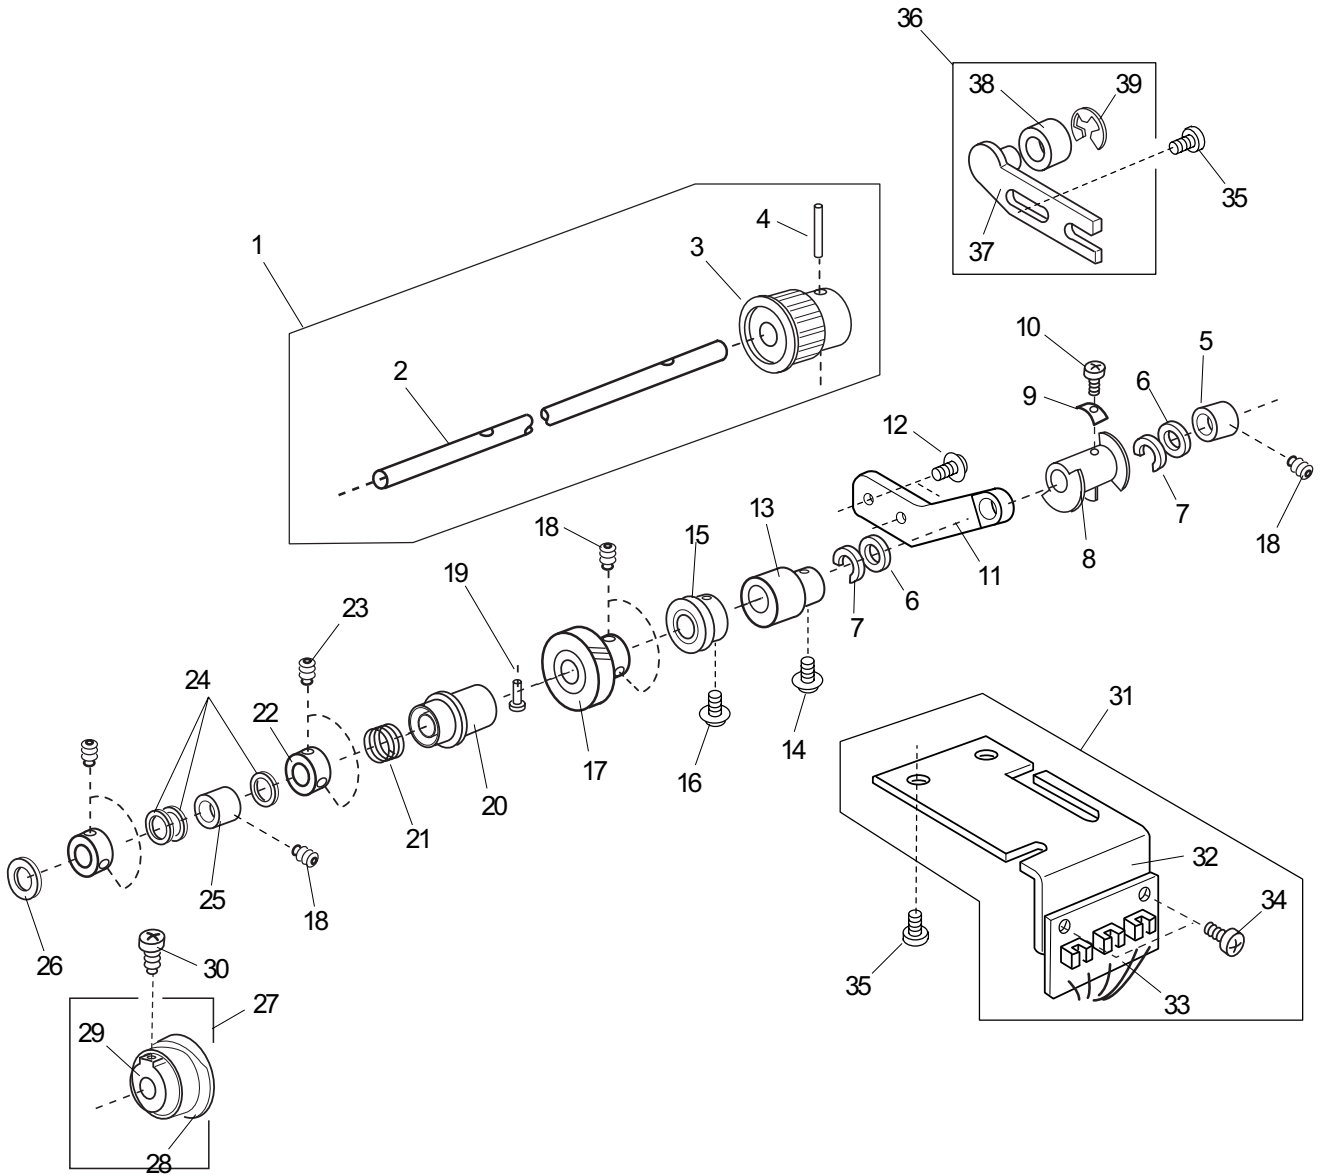

Ref.	Part No.	Name
1	846625003	Lower shaft unit
2	846100007	Lower shaft
3	650073007	Belt wheel
4	000004200	Spring pin 3x18
5	650079003	Lower shaft bushing (rear)
6	822070003	Felt (Special cut to size felt)
7	822112008	Felt holder (1)
8	846101008	Shield plate
9	846192006	Washer
10	000080406	Setscrew 3x10
11	846163008	Lower shaft supporter
12	000114802	Setscrew 4x12
13	846205106	Feed cam
14	000149600	Set screw with flange 3X14
15	846104001	Cam
16	000115906	Setscrew 3x12
17	650076000	Lower shaft gear
18	000111304	Hexagonal socket screw 5x5
19	820161006	Feed lifting pin
20	846103103	Feed lifting cam
21	825093001	Spring
22	820166001	Ring
23	000111201	Hexagonal socket screw (4X4)
24	000038502	Washer 8X0.5
25	650078002	Lower shaft bushing (front)
26	735143005	Felt
27	846626004	Cam unit
28	846105002	Cam (1)
29	846198002	Cam (2)
30	000101703	Setscrew 4x12
31	846627005	Lower shaft sensor unit
32	846102009	Set plate
33	846507008	Circuit board P unit
34	000101105	Setscrew 3x4
35	000081005	Setscrew 4x8