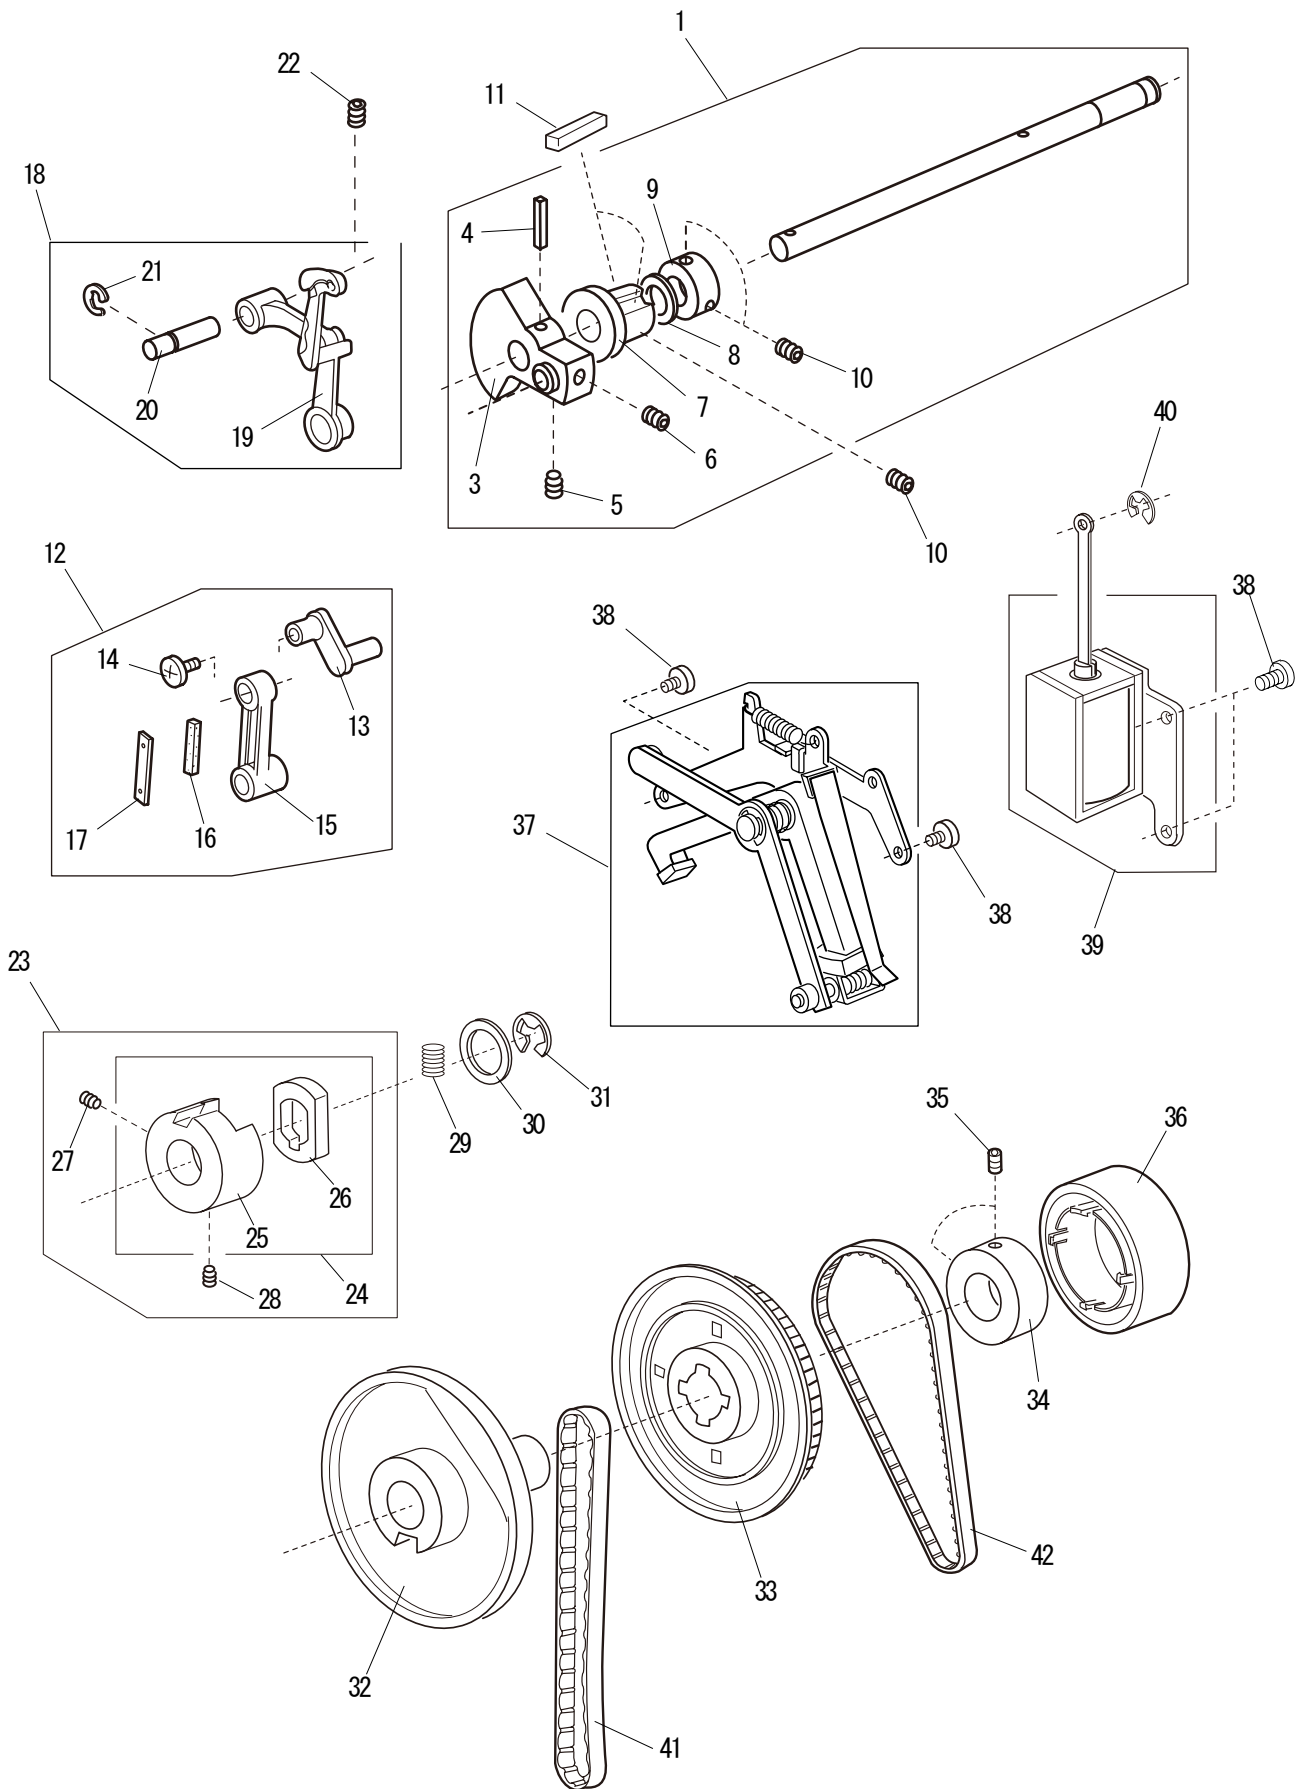

Ref.	Part No.	Name
1	846620008	Upper shaft unit
2	-----	-----
3	846075002	Thread take up crank
4	000020707	Spring pin 4X20
5	102073003	Set screw
6	761052007	Set screw
7	670079108	Bushing
8	000035901	Washer 13X0.5
9	658019009	Upper shaft ring
10	000111304	Hexagonal socket screw 5x5
11	731312005	Felt
12	846615000	Needle bar crank unit
13	652143005	Needle bar crank pin
14	647139002	Needle bar crank pin cap
15	650039001	Needle bar crank rod
16	650040005	Felt
17	650041006	Felt holding spring
18	846656003	Thread take up lever unit
19	820511201	Thread take up lever unit
20	502044007	Pin
21	000002806	Snap ring (6)
22	000111201	Hexagonal socket screw (4X4)
23	846650007	Clutch base unit
24	846520007	Clutch base unit
25	846077004	Clutch base
26	846078005	Connecting piece
27	000177607	Hexagonal screw 5*8
28	000111706	Hexagonal socket screw 5x8
29	846079006	Spring
30	846191005	Washer
31	000030009	Snap ring E-10
32	846189003	Cam
33	846080000	Belt wheel
34	846082002	Ring
35	000111201	Hexagonal socket screw (4X4)
36	846081001	Hand wheel
37	846621009	Clutch base plate
38	000081005	Setscrew 4x8
39	846623001	Set plate
40	000002105	Snap ring 3
41	846098001	Belt
42	846188009	Belt