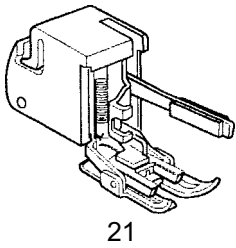

Key	Part No.	Name
1	822801001	Overedge foot
2	820809014	Hemmer foot
3	829801002	Zipper foot
4	822804118	Satin stitch foot
5	825817009	Blind stitch foot
6	820819006	Cording foot
7	822808008	Overcasting foot
8	832427103	Craft foot (open toe type)
9	200008004	1/4" seam foot
10	200301000	Darning foot (open toe type)
11	753801004	Buttonhole foot
12	802422002	Quilting guide
13	647808009	Seam ripper
14	102261000	Bobbin
15	820827007	Set of needles
16	820832005	Screwdriver (large)
17	802424004	Lint brush
18	822020514	Spool holder (large)
19	822019509	Spool holder (small)
20	200100100	Cloth guide with screws
21	214510007	Even feed foot (open toe type)
22	214015007	Quilting guide for Even feed foot
23	653802002	Screwdriver
24	846800004	Instruction book (English)
	846800037	Instruction book (Dutch)
	846800048	Instruction book (German)
	846800059	Instruction book (French)
	846800060	Instruction book (Swedish)
	846800071	Instruction book (Finnish)
	846800082	Instruction book (Spanish)
	846800093	Instruction book (Portuguese)
	846800107	Instruction book (Italian)
	846800118	Instruction book (Russian)
	846800129	Instruction book (Chinese)
	846800026	Instruction book (Japanese)
	846800141	Instruction book (Persian)
25	653524007	Power supply cord for U.S.A. & Canada
	830314018	Power supply cord for Australia
	830377008	Power supply cord for U.K.
	830335004	Power supply cord for Continental Europe
26	043271133	Foot control
	489702006	Large extension table - Not illustrated
	846811008	Knee lifter - Not illustrated
	846806000	Dust cover - Not illustrated
	846810007	Empty accessory case - Not illustrated