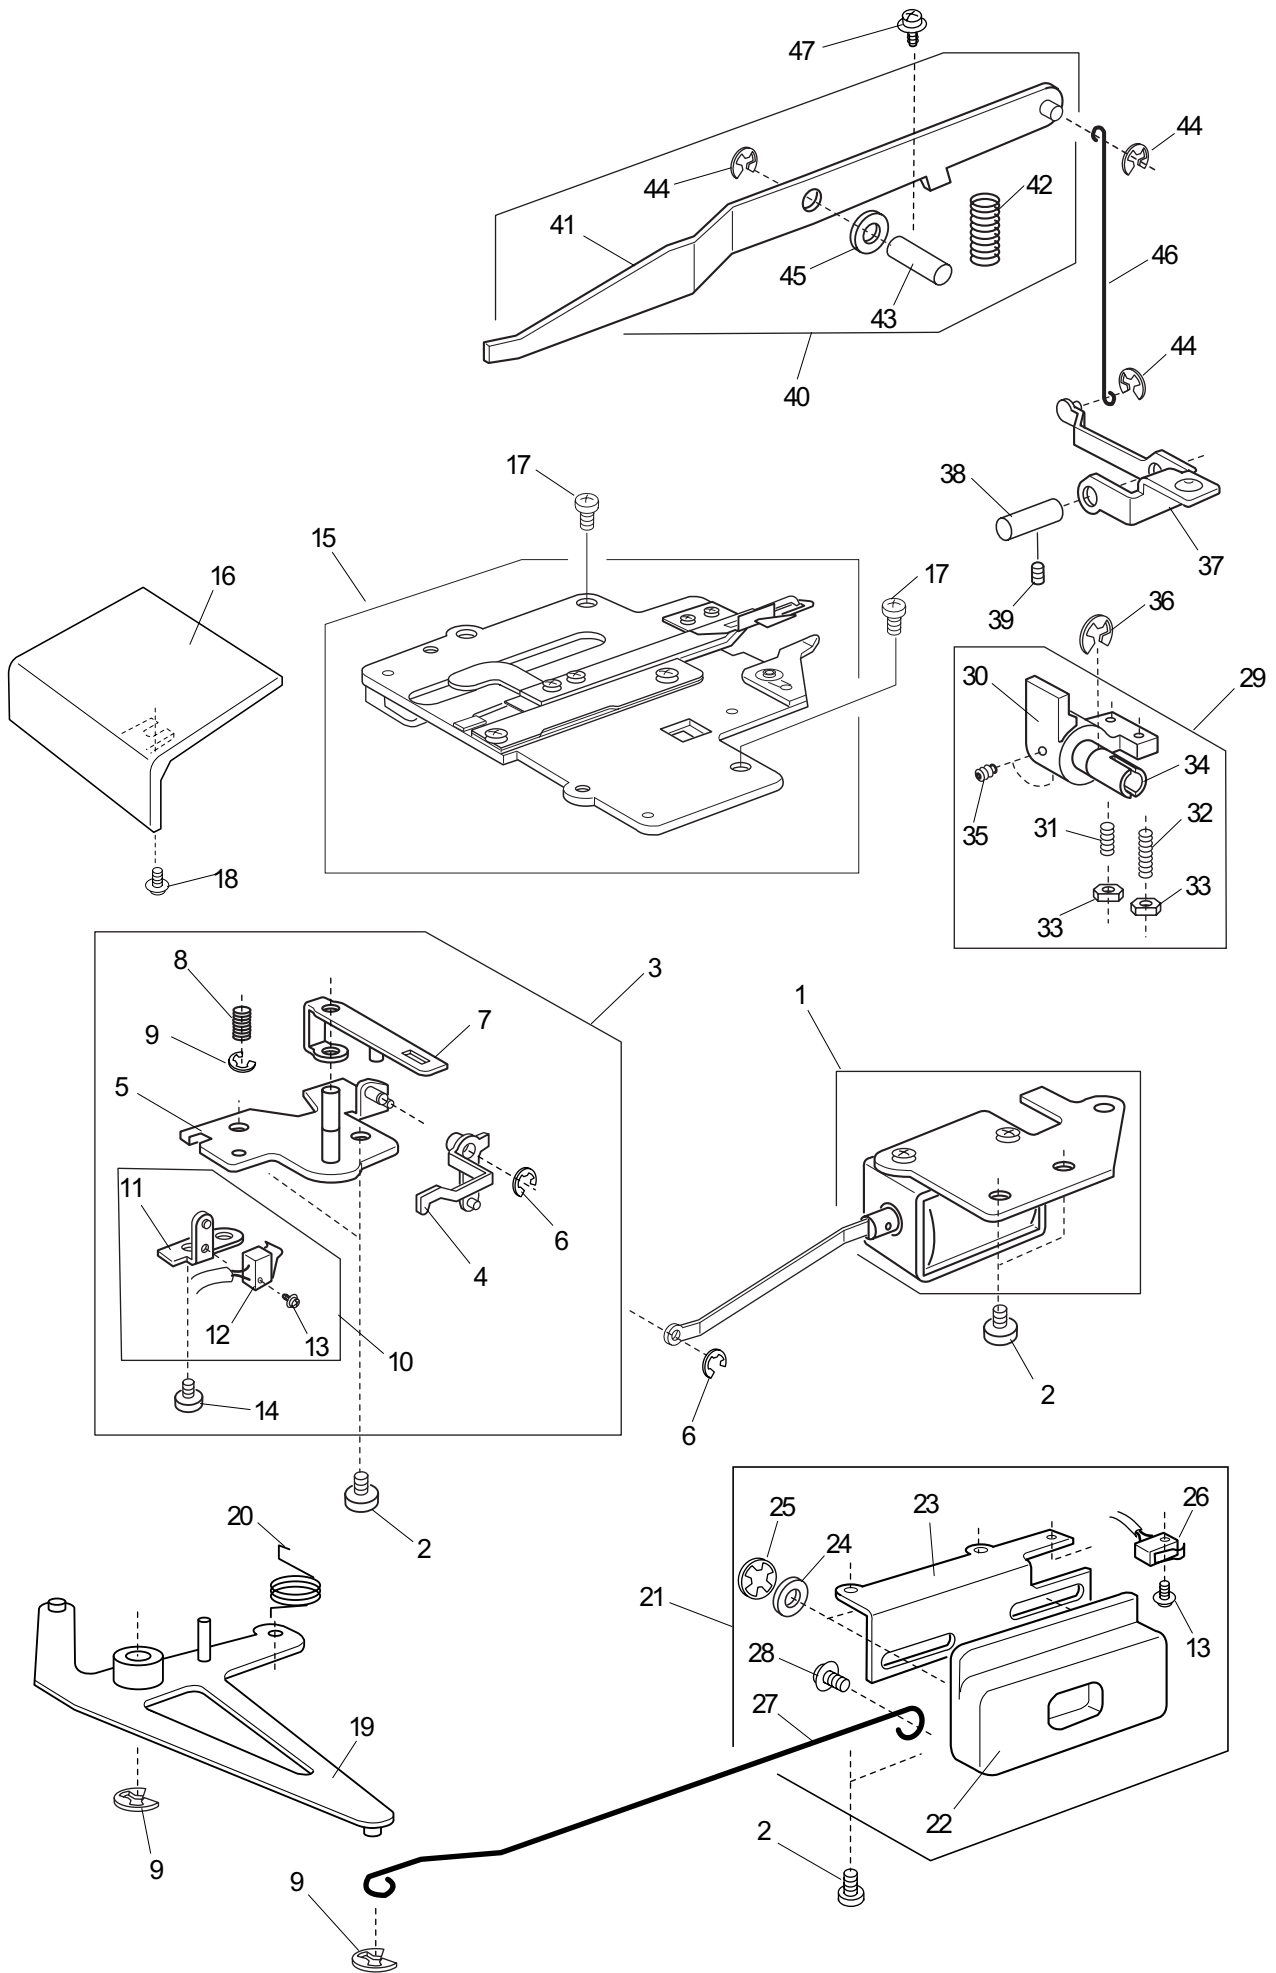

Ref.	Part No.	Name
1	846640004	Solenoid unit
2	000081005	Setscrew 4x8
3	846641005	Link unit
4	846139005	Link
5	846147006	Supporter
6	000002105	Snap ring 3
7	846153005	Arm (old type)
	846233000	Arm (new type)
8	846154006	Spring
9	000002507	Snap ring E-4
10	846642006	Sensor unit
11	846158000	Sensor base
12	846513007	Switch unit
13	000115308	Setscrew 2x8
14	000101105	Setscrew 3x4
15	846643007	Auto thread cutter unit (old type)
	846643100	Auto thread cutter unit (new type)
16	846195009	Cover
17	000101404	Setscrew 4x6
18	000115205	Setscrew 4x6
19	846026008	Drop feed lever
20	846214005	Spring
21	846645009	Knob unit
22	846027009	Knob
23	846211002	Knob base
24	000072003	Polished plain washer 5
25	000013903	Snap ring CS-5
26	660518505	Switch unit
27	846028000	Rod
28	000109309	TP screw
29	846646000	Knee lifter unit
30	846167002	Knee lifter
31	000178505	Hexagonal socket screw
32	000179104	Hexagonal socket screw
33	000061412	Hexagonal nut 5-3-8
34	846166001	Knee lifter shaft
35	000111706	Hexagonal socket screw 5x8
36	000002208	Snap ring 9
37	846168003	Knee lifter lever
38	846169004	Knee lifter shaft
39	000111201	Hexagonal socket screw (4X4)
40	846647001	Knee lifter lever unit
41	846336015	Knee lifter lever (846171009)
42	846173001	Spring
43	767062008	Knee lifter shaft (846172000)
44	000001609	Snap ring 5
45	000070609	Washer
46	846170008	Rod
47	000115700	TP screw 4x10