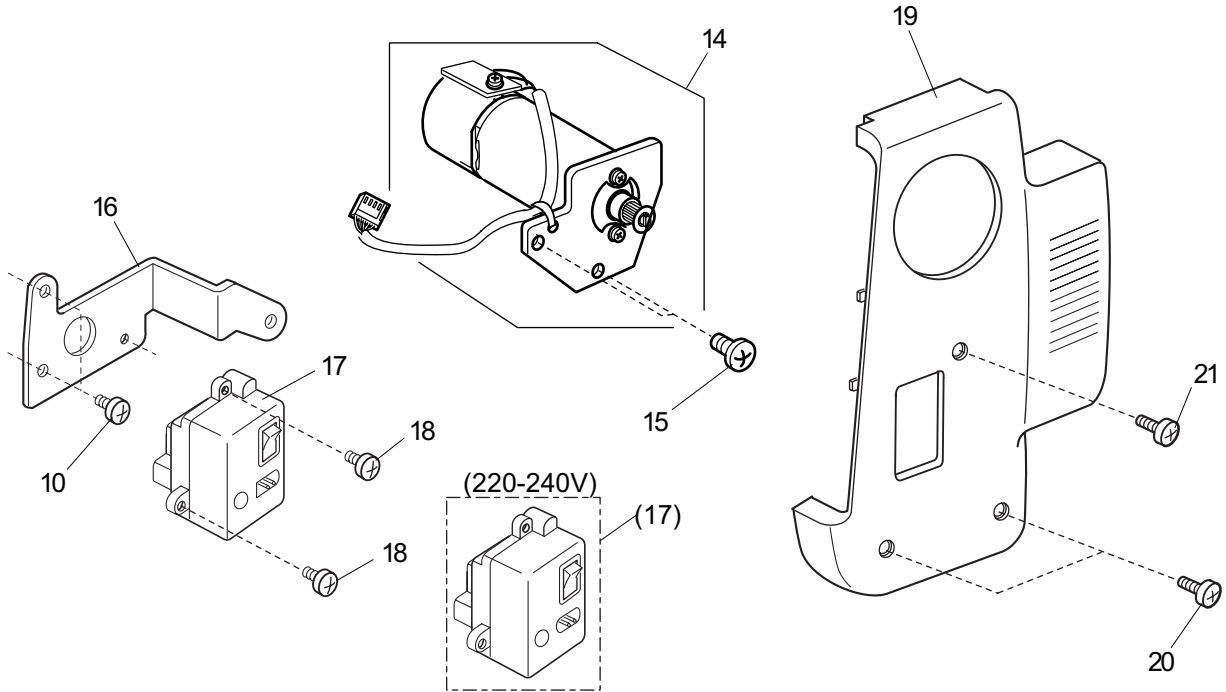

Ref.	Part No.	Name
1	846648002	Circuit board A unit
2	846501002	Circuit board A unit
3	846181002	Set plate
4	846182003	Insulation paper (1)
5	846183004	Insulation paper (2)
6	000120203	Tapping screw 3x8(B)
7	846184005	Circuit board case
8	846185006	Lid
9	846521008	Cord unit
10	000081005	Setscrew 4x8
11	846186007	Supporter for USA and Canada
	846203001	Supporter for 220-240V
12	846502003	Transformer for USA and Canada
	846512006	Transformer (220-240V)
13	000115205	Setscrew 4x6
14	846649003	Motor unit
15	000115607	TP screw
16	846201009	Set plate
17	845503207	Machine socket for USA and Canada
	845504208	Machine socket for 220-240V
18	000103509	Setscrew 4x10
19	846024006	Belt cover
20	000170507	Set screw
21	000101426	Set screw