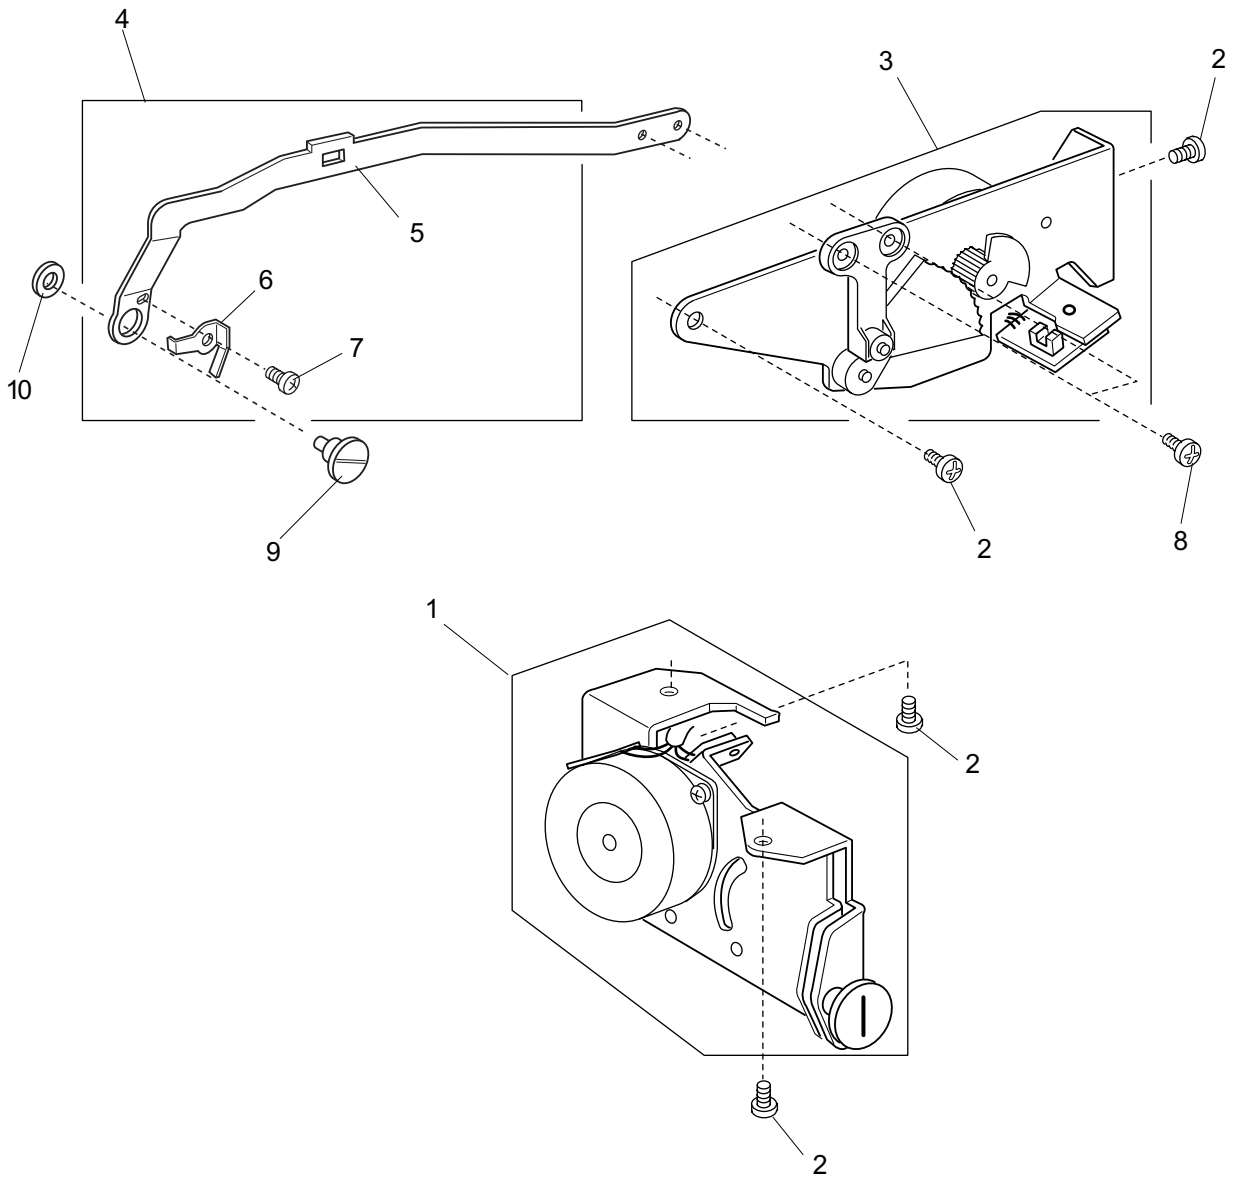

Ref.	Part No.	Name
1	846635006	Stepping motor unit (feed)
2	000081005	Setscrew 4x8
3	846637008	Stepping motor unit (zigzag)
4	846639000	Zigzag rod unit
5	846137003	Zigzag rod
6	827088009	Zigzag rod spring
7	820373003	Setscrew 2x3
8	000078319	Setscrew 3x6
9	678084007	ZZ rod eccentric pin
10	653037008	Eccentric pin washer