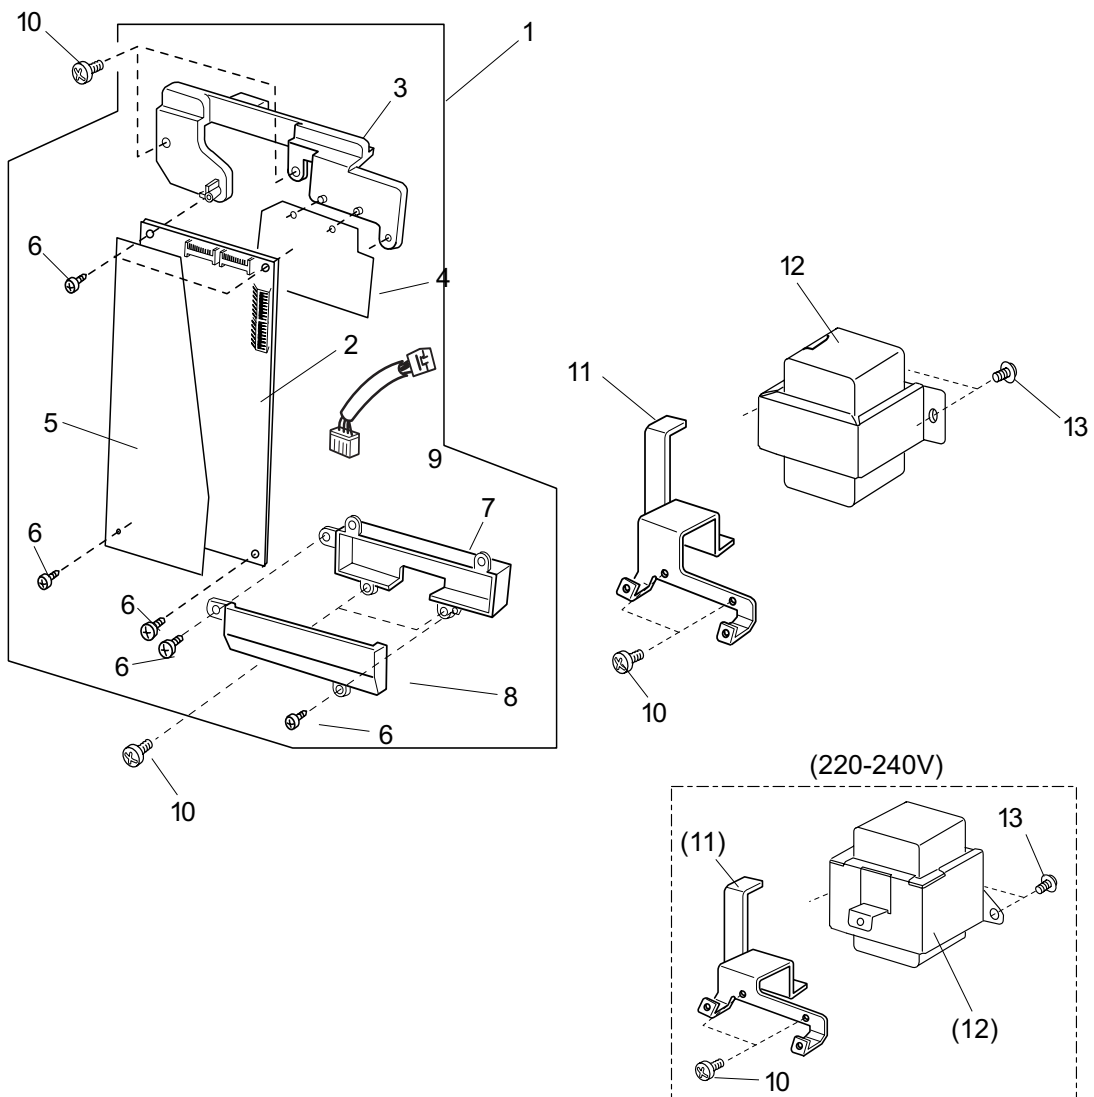

Ref.	Part No.	Name
1	846648002	Circuit board A unit
2	846501002	Circuit board A unit
3	846181002	Set plate
4	846182003	Insulation paper (1)
5	846183004	Insulation paper (2)
6	000120203	Tapping screw 3x8(B)
7	846184005	Circuit board case
8	846185006	Lid
9	846521008	Cord unit
10	000081005	Setscrew 4x8
11	846186007	Supporter for USA and Canada
	846203001	Supporter for 220-240V
12	846502003	Transformer for USA and Canada
	846512006	Transformer (220-240V)
13	000115205	Setscrew 4x6
14	846649003	Motor unit
15	000115607	TP screw
16	846201009	Set plate
17	845503207	Machine socket for USA and Canada
	845504208	Machine socket for 220-240V
18	000103509	Setscrew 4x10
19	846024006	Belt cover
20	000170507	Set screw
21	000101426	Set screw