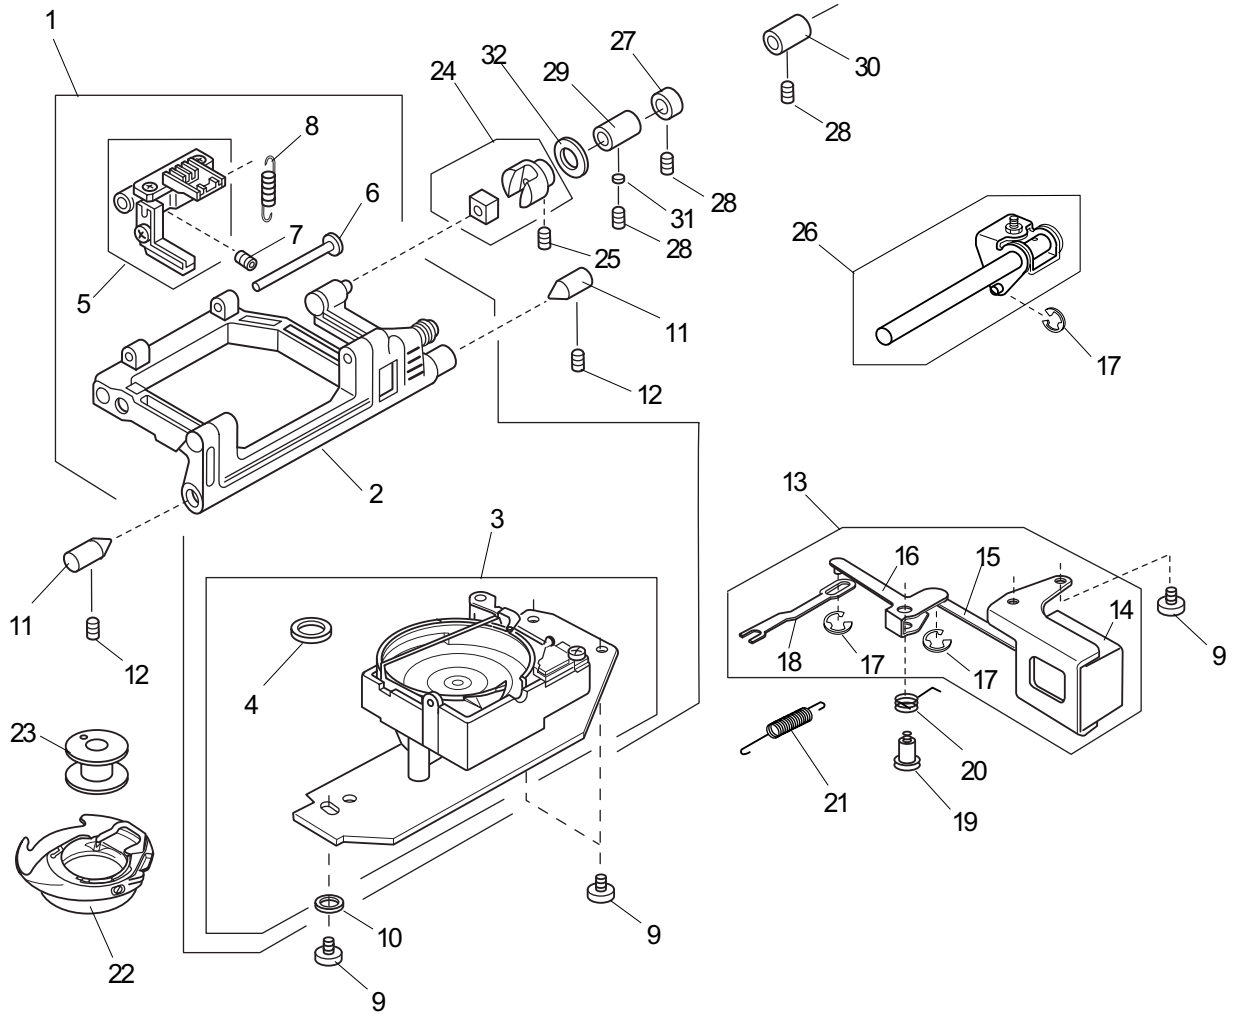

Ref.	Part No.	Name
1	846628006	Feed rock shaft unit
2	846629007	Feed rock shaft unit
3	846653000	Hook race unit
4	627190010	Magnet
5	846651008	Feed bar unit
6	825099007	Shaft
7	000111407	Socket screw 4X6
8	825103005	Spring
9	000081005	Setscrew 4x8
10	000070506	Plain washer
11	738055008	Straight pin
12	000111304	Hexagonal socket screw 5x5
13	846633004	Solenoid unit
14	846509103	Solenoid unit
15	832089017	Rod
16	846116006	Arm
17	000002105	Snap ring 3
18	846117007	Rod
19	846220004	Hinge screw
20	846148007	Spring
21	846118008	Spring
22	846652009	Bobbin holder
23	102261000	Plastic bobbin
24	625508008	Feed regulator unit
25	000111304	Hexagonal socket screw 5x5
26	846634005	Feed shaft unit
27	820387000	Ring
28	000111201	Hexagonal socket screw (4X4)
29	625144002	Feed shaft bushing (Front)
30	650092002	Feed shaft bushing (rear)
31	650175000	Screw base
32	823110009	Felt (Special size to cut felt)