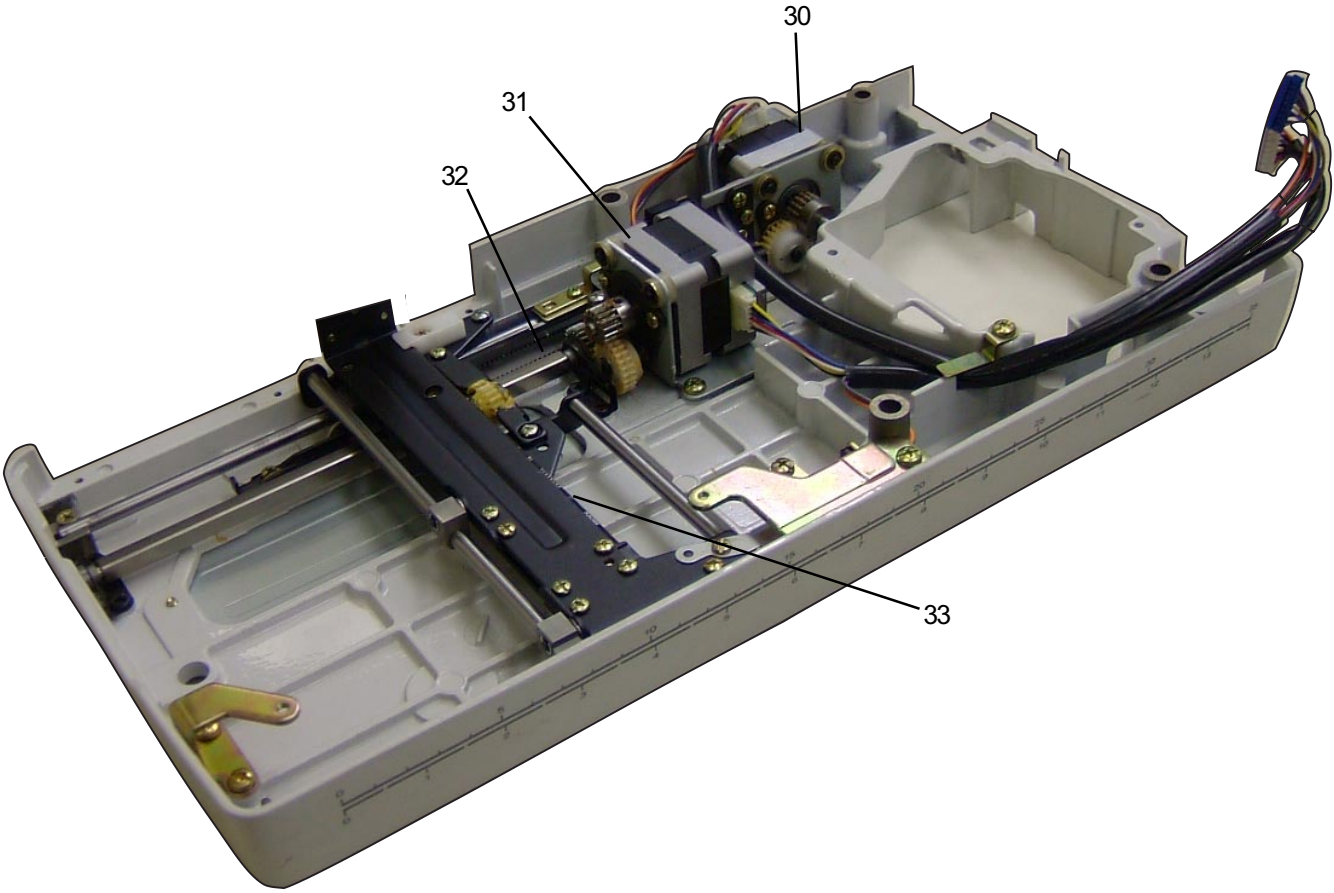

For MC5700, MC5000 & MC9000

For MC5000, MC5700 & MC9000

Ref.	Part No.	Description
1	834614002	Base unit (complete) for MC5000 & MC5700
	832650015	Base unit (complete) for MC9000
2	830150003	Rubber cushion
3	820350004	Adjusting screw
4	820351005	Spring
5	605074008	Rubber cushion
6	813123004	CS ring
7	832147014	Base lid (2)
8	810220106	Set screw (830267004)
9	832175000	Washer
10	832146002	Base lid (1)
11	832562008	Carriage window frame unit
12	000078320	Setscrew
13	832630008	Base cover unit
14	000101426	Setscrew
15	834519006	Carriage plate unit for MC5000 & MC5700
	832555008	Carriage plate unit for MC9000
16	000103808	Setscrew
17	832150009	Cover lid
18	832168000	Base lid (3)
19	000127107	Setscrew
20	830575112	Machine socket unit for U.S.A. & Canada
	830576113	Machine socket unit for Continental Europe & Great Britain for MC9000
	830576216	Machine socket unit for Continental Europe & Great Britain for MC5000 & MC5700 (830576205)
21	000103509	Setscrew
22	832558012	Transformer unit for USA and Canada
	832654008	Transformer unit for Great Britain, Australia & Continental Europe
23	000115607	Setscrew
24	832625309	èCî board complete unit for USA
	832625125	ìCî board complete unit for Canada
	832625217	ìCî board complete unit for Great Britain, Australia & Continental Europe
25	832557103	ìCî board unit for USA
	832557011	èCî board unit for Canada
	832560006	ìCî board unit for Great Britain, Australia & Continental Europe
26	000182177	Fuse AC 250V, 3.15A for USA only
	000182801	Fuse AC 250V, 3A for Canada
	000144199	Fuse AC 250V, 5A for Great Britain, Australia & Continental Europe
27	000117908	Fuse AC 125V, 2.5A for U.S.A. & Canada
	000143693	Fuse AC 250V, 2A for Great Britain, Australia & Continental Europe
28	000161309	Setscrew
29	000103509	Setscrew
30	832647008	X motor unit
	832574003	Stepping motor unit
	830198003	Gear
	830200009	Intermediate gear (1)
	830201000	Intermediate gear (2)
	832541104	Photo interrupter
31	832646007	Y motor unit
	830198003	Gear
	830200009	Inter-mediate gear (1)
	830201000	Inter-mediate gear (2)
	832541104	Photo interrupter
	830566202	Cord unit
32	832120000	Timing belt
33	832111008	Timing belt
	834129005	Ferrite filter for primary line for Continental Europe, Great Britain & Australia (not illustrated)
	834130009	Ferrite filter for foot control for Continental Europe, Great Britain & Australia (not illustrated)
	000053008	Binder for Continental Europe, Great Britain & Australia (not illustrated)