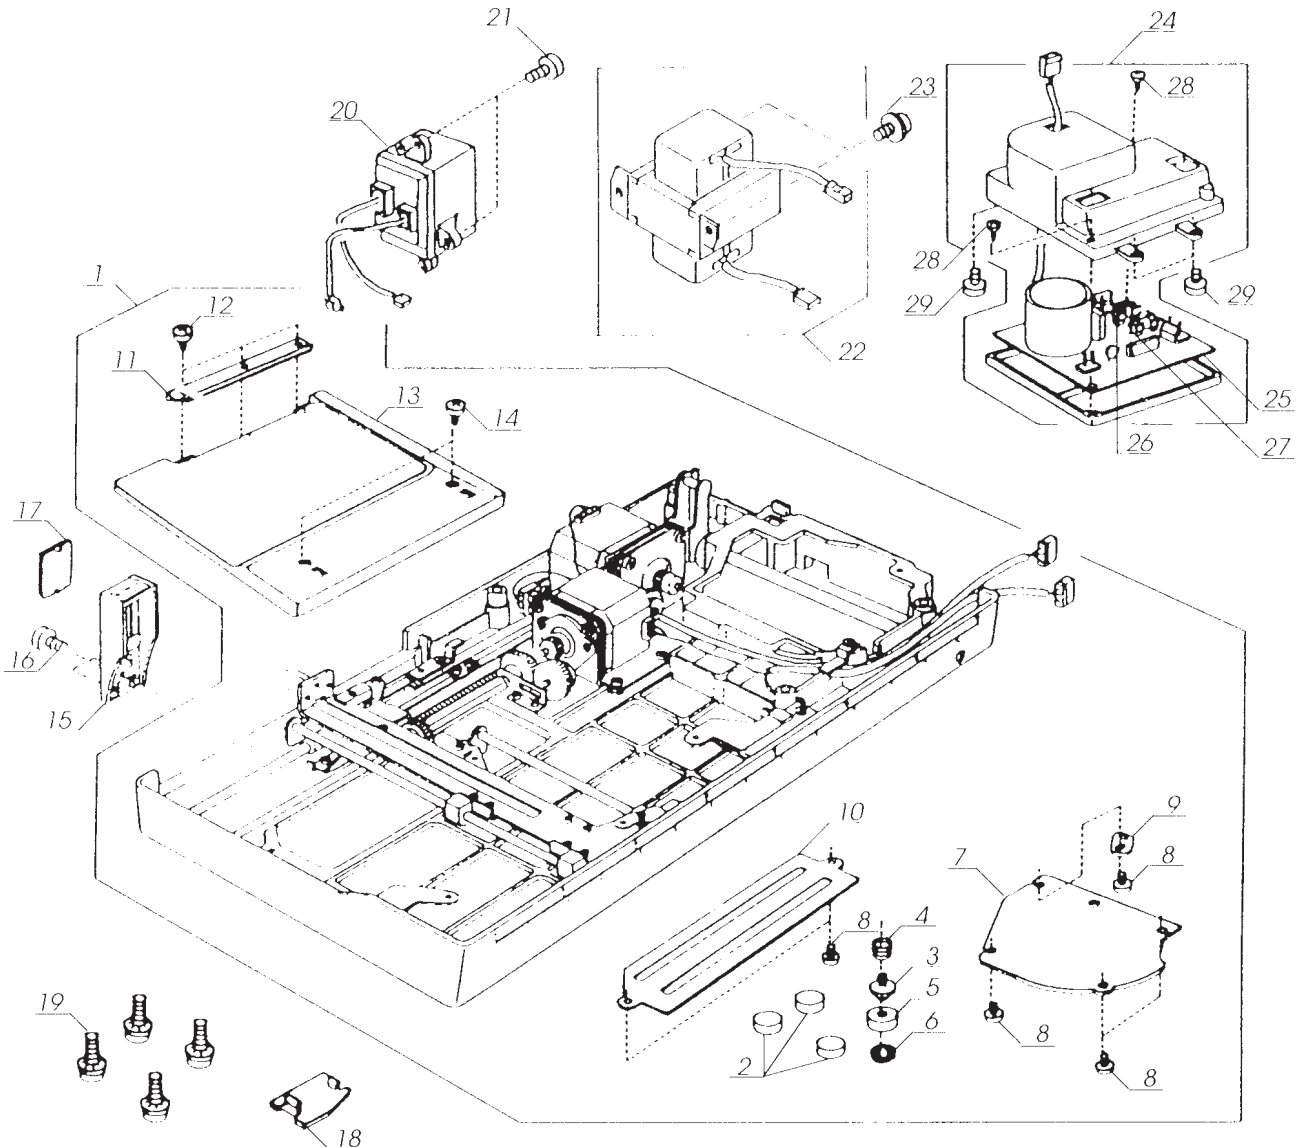

For MC5700, MC5000 & MC9000

For MC5000, MC5700 & MC9000

Ref.	Part No.	Description
1	834614002	Base unit (complete) for MC5000 & MC5700
	832650015	Base unit (complete) for MC9000
2	830150003	Rubber cushion
3	820350004	Adjusting screw
4	820351005	Spring
5	605074008	Rubber cushion
6	813123004	CS ring
7	832147014	Base lid (2)
8	810220106	Set screw (830267004)
9	832175000	Washer
10	832146002	Base lid (1)
11	832562008	Carriage window frame unit
12	000078320	Setscrew
13	832630008	Base cover unit
14	000101426	Setscrew
15	834519006	Carriage plate unit for MC5000 & MC5700
	832555008	Carriage plate unit for MC9000
16	000103808	Setscrew
17	832150009	Cover lid
18	832168000	Base lid (3)
19	000127107	Setscrew
20	830575112	Machine socket unit for U.S.A. & Canada
	830576113	Machine socket unit for Continental Europe & Great Britain for MC9000
	830576216	Machine socket unit for Continental Europe & Great Britain for MC5000 & MC5700 (830576205)
21	000103509	Setscrew
22	832558012	Transformer unit for USA and Canada
	832654008	Transformer unit for Great Britain, Australia & Continental Europe
23	000115607	Setscrew
24	832625309	èCî board complete unit for USA
	832625125	ìCî board complete unit for Canada
	832625217	ìCî board complete unit for Great Britain, Australia & Continental Europe
25	832557103	ìCî board unit for USA
	832557011	èCî board unit for Canada
	832560006	ìCî board unit for Great Britain, Australia & Continental Europe
26	000182177	Fuse AC 250V, 3.15A for USA only
	000182801	Fuse AC 250V, 3A for Canada
	000144199	Fuse AC 250V, 5A for Great Britain, Australia & Continental Europe
27	000117908	Fuse AC 125V, 2.5A for U.S.A. & Canada
	000143693	Fuse AC 250V, 2A for Great Britain, Australia & Continental Europe
28	000161309	Setscrew
29	000103509	Setscrew
30	832647008	X motor unit
	832574003	Stepping motor unit
	830198003	Gear
	830200009	Intermediate gear (1)
	830201000	Intermediate gear (2)
	832541104	Photo interrupter
31	832646007	Y motor unit
	830198003	Gear
	830200009	Inter-mediate gear (1)
	830201000	Inter-mediate gear (2)
	832541104	Photo interrupter
	830566202	Cord unit
32	832120000	Timing belt
33	832111008	Timing belt
	834129005	Ferrite filter for primary line for Continental Europe, Great Britain & Australia (not illustrated)
	834130009	Ferrite filter for foot control for Continental Europe, Great Britain & Australia (not illustrated)
	000053008	Binder for Continental Europe, Great Britain & Australia (not illustrated)