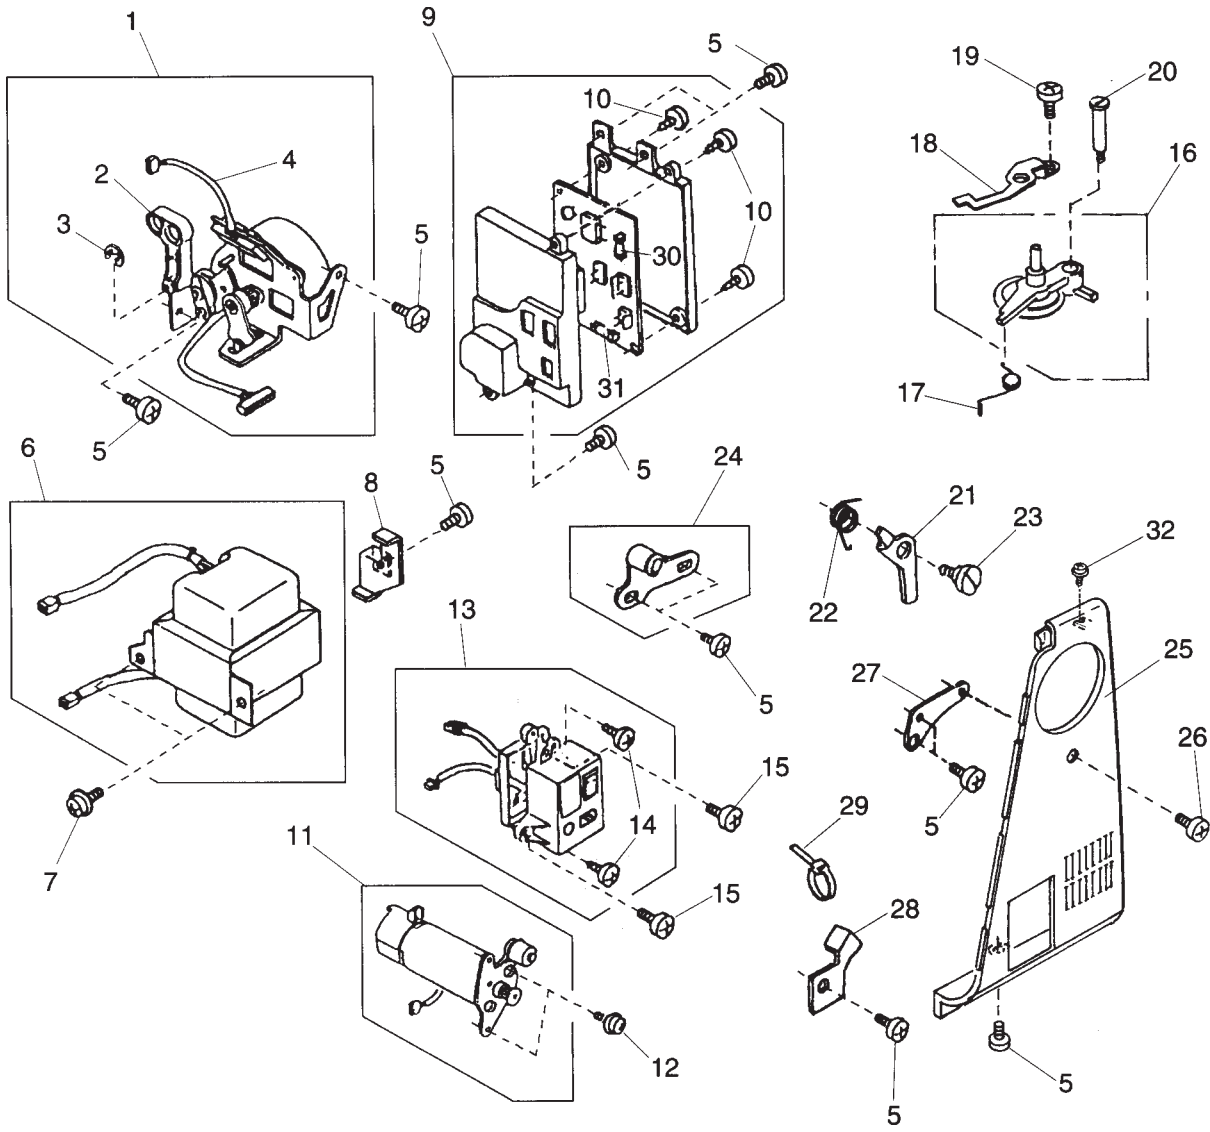

KEY PART NO.	PART NO.	NAME
1	841610000	Stepping motor (Zigzag) unit (840608002)
2	827054006	Connecting arm
3	000002105	Snap ring
4	830543100	Sensor unit
5	000081005	Setscrew
6	829505003	Transformer unit (120V) for USA & Canada
	829508006	Transformer unit (240V) for New Zealand, Great Britain, Australia & Continental Europe
7	000115205	Setscrew
8	829020009	Transformer supporter for USA & Canada only
9	827626304	Print board "C" unit for USA & Canada
	827626201	Print board "C" unit for Great Britain, Australia & Continental Europe
10	000161206	Setscrew
11	841618008	Motor unit (827628018, 841612002)
12	000115700	Setscrew
13	841514003	Machine socket unit for USA & Canada (830575019)
	841515004	Machine socket unit for Great Britain, Australia & Continental Europe (830576010)
14	000121204	Setscrew
15	000103509	Setscrew
16	653508005	Bobbin winder unit
17	823119008	Spring
18	841020007	Switch lever
19	000078319	Setscrew
20	686063005	Hinge screw
21	653134006	Declutch arm
22	625215005	Spring
23	625214004	Hinge screw
24	652611009	Idler unit
25	841021008	Belt cover
26	000104108	Setscrew
27	827085017	Belt cover set plate
28	827081002	Cord guide
29	000053008	Cord binding
30	000117908	Fuse AC125V, 2.5A for USA and Canada
	000143693	Fuse AC250V, 2A for New Zealand, Great Britain, Australia & Continental Europe
31	000182177	Fuse AC250V, 3.1.5A for USA and Canada
	000144199	Fuse AC250V, 5A for New Zealand, Great Britain, Australia & Continental Europe
32	000114709	Setscrew