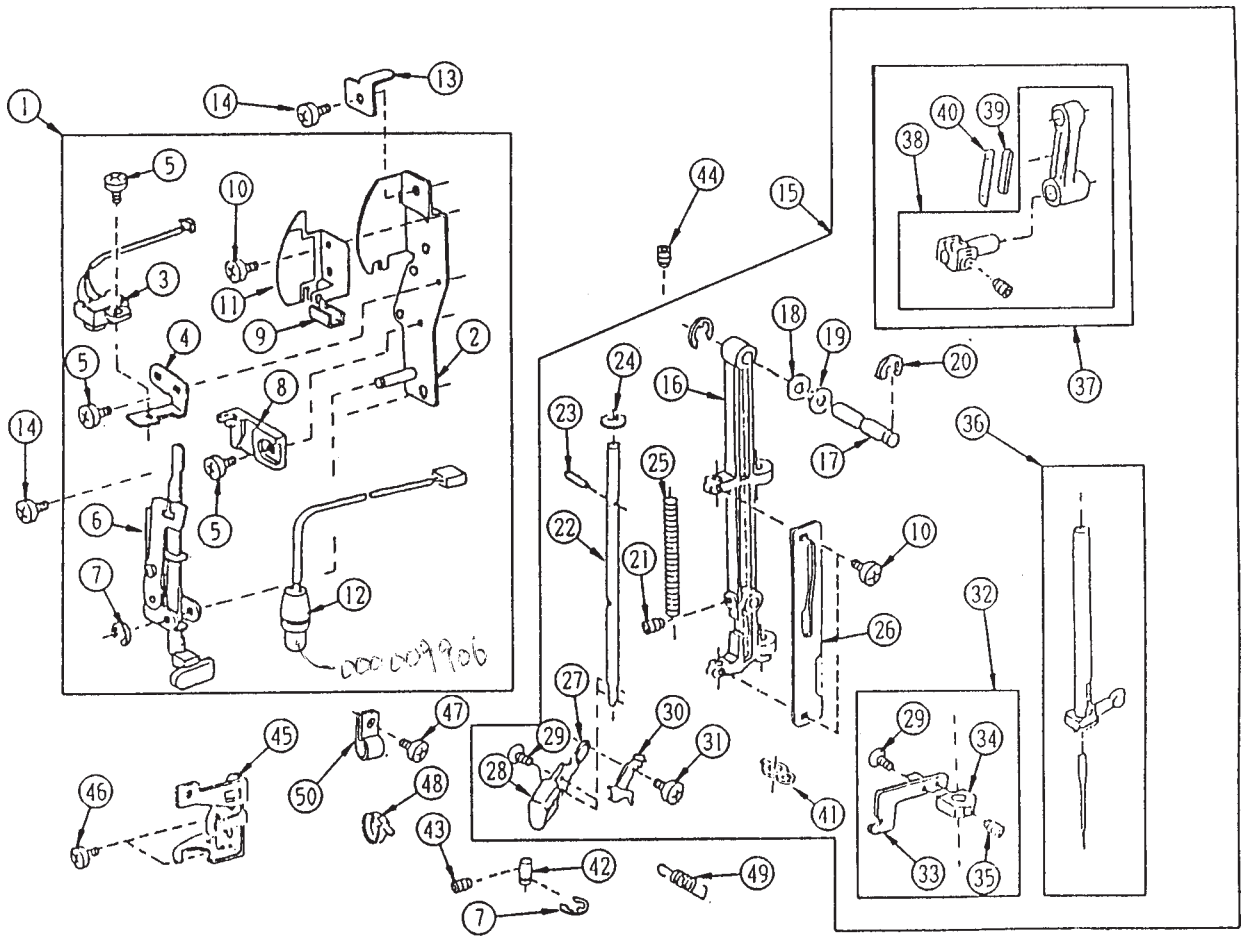

829708008 (Switzerland)

829713006 (Germany)

Key No.	Part No.	Name
1	827606010	Top cover unit (827606009)
2	650503506	Thread guide unit
3	000162001	Set screw
4	827503005	Top cover thread guide
5	822017002	Pin
6	724206106	Spool pin
7	000014409	Snap ring
8	827014004	Handle
9	827015005	Set plate
10	000161206	Set screw
11	000103107	Set screw
12	735016307	Bobbin winder stopper
13	827012013	Top cover (827012002)
14	000061205	Nut
15	724207004	Spool pin spring
16	000107318	Set screw
17	822020503	Spool holder
18	810220003	Setscrew
20	100045000	Caution sticker Canada
	827016006	Top cover set plate
21	000081005	Set plate
22	829601309	Face plate for 120V area (829601303)
	829601000	Face plate unit for U.S.A.
	829601103	Face plate unit for Canada
	829601158	Face plate unit for Australia (829601402)
	829601402	Face plate unit for Switzerland & Germany
23	829001004	Face plate
	829001107	Face plate for U.S.A. (829001004)
24	366501102	Face plate hinge (366501009)
25	000161206	Set screw
26	827099003	Face plate sticker
27	825507003	Thread cutter unit
28	000120502	Set screw
29	731067002	Face plate spring (650025004)
30	000081119	Set screw
31	827501003	Extension table unit
32	_____	_____
33	_____	_____
34	827009006	Foot storage compartment
35	827602005	Bed cover unit
36	827004001	Bed cover
37	753005000	Drop lever
38	000013903	Snap ring
39	000101703	Set screw
40	827077005	Cord guide