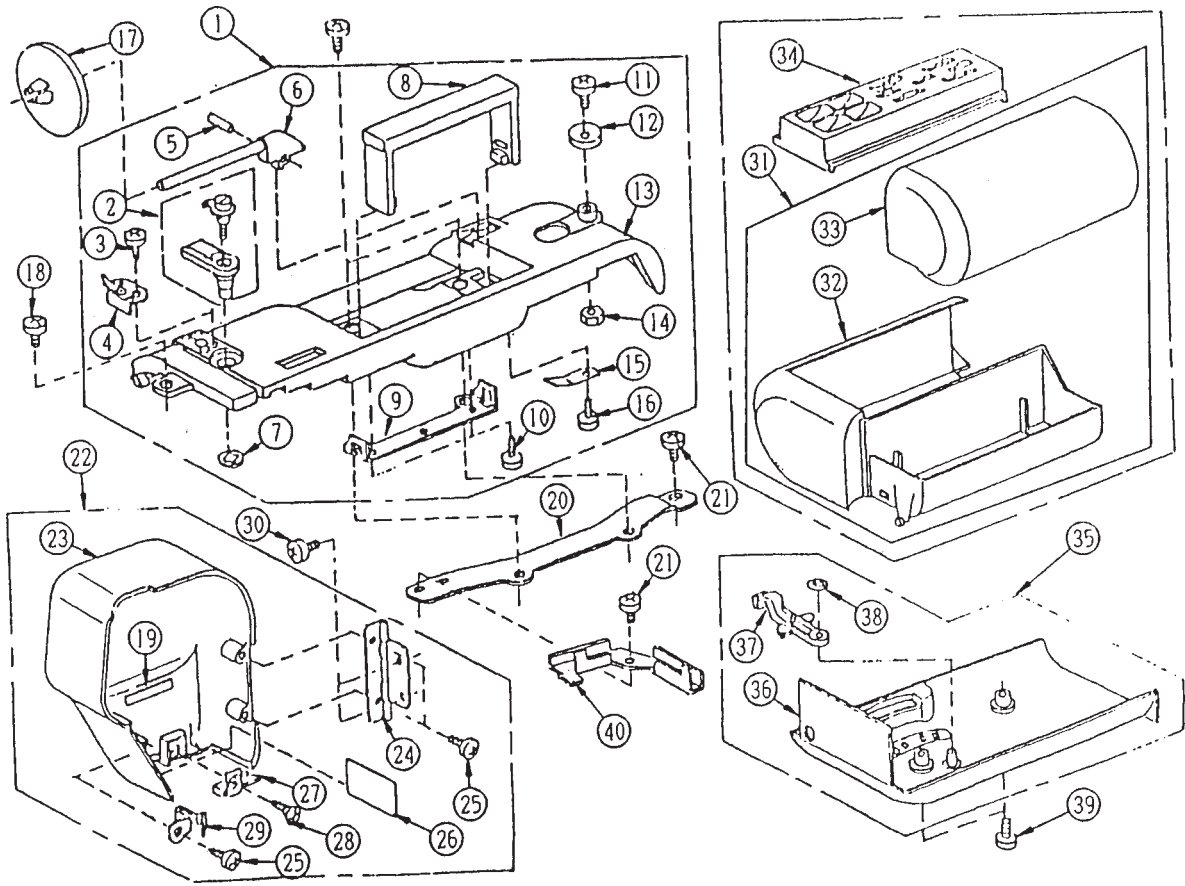

829708008 (Switzerland)

829713006 (Germany)

Key No.	Part No.	Name
1	827606010	Top cover unit (827606009)
2	650503506	Thread guide unit
3	000162001	Set screw
4	827503005	Top cover thread guide
5	822017002	Pin
6	724206106	Spool pin
7	000014409	Snap ring
8	827014004	Handle
9	827015005	Set plate
10	000161206	Set screw
11	000103107	Set screw
12	735016307	Bobbin winder stopper
13	827012013	Top cover (827012002)
14	000061205	Nut
15	724207004	Spool pin spring
16	000107318	Set screw
17	822020503	Spool holder
18	810220003	Setscrew
20	100045000	Caution sticker Canada
	827016006	Top cover set plate
21	000081005	Set plate
22	829601309	Face plate for 120V area (829601303)
	829601000	Face plate unit for U.S.A.
	829601103	Face plate unit for Canada
	829601158	Face plate unit for Australia (829601402)
	829601402	Face plate unit for Switzerland & Germany
23	829001004	Face plate
	829001107	Face plate for U.S.A. (829001004)
24	366501102	Face plate hinge (366501009)
25	000161206	Set screw
26	827099003	Face plate sticker
27	825507003	Thread cutter unit
28	000120502	Set screw
29	731067002	Face plate spring (650025004)
30	000081119	Set screw
31	827501003	Extension table unit
32	_____	_____
33	_____	_____
34	827009006	Foot storage compartment
35	827602005	Bed cover unit
36	827004001	Bed cover
37	753005000	Drop lever
38	000013903	Snap ring
39	000101703	Set screw
40	827077005	Cord guide