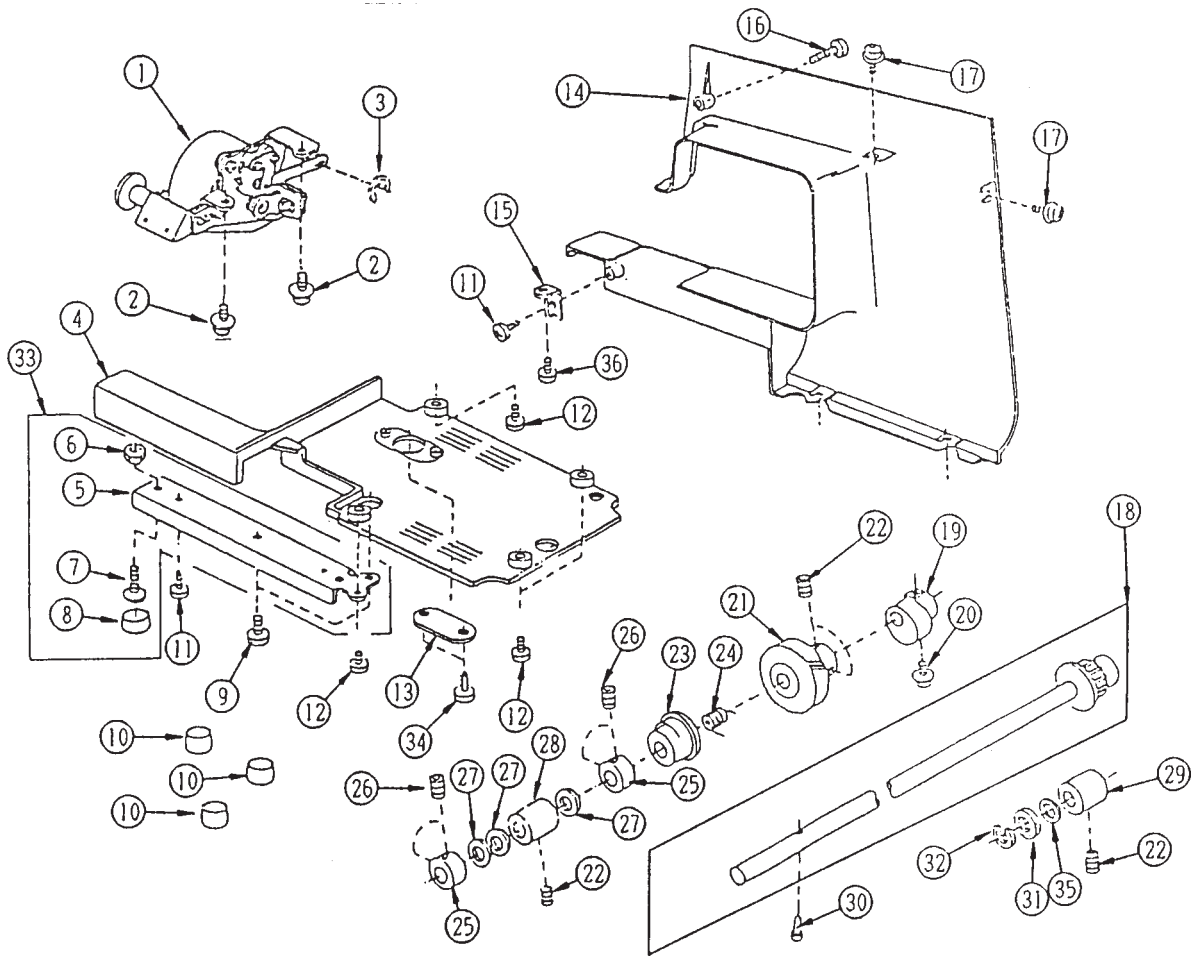

Key No.	Part No.	Name
1	829609101	Stepping motor(feed) unit (827617003)
2	000115205	Set screw
3	000002105	Snap ring
4	827003000	Base
5	827002102	Arm leg (827002009)
6	000061412	Nut
7	000097901	Set screw
8	735002001	Rubber base
9	000066808	Set screw
10	647009002	Bed rubber base
11	000161206	Set screw (000120203)
12	000103509	Set screw
13	824058001	Base cover
14	827005013	Rear cover (827005002)
	827005404	Rear cover for Germany
15	827006003	Rear cover set plate
16	000104119	Set screw
17	000115205	Set screw
18	827613009	Lower shaft unit
19	823026111	Feed cam
20	000149600	Set screw
21	650076000	Lower shaft toothed wheel
22	000111304	Hexagon socket screw
23	753183025	Feed lifting cam (753183014)
24	686035008	Feed lifting cam spring
25	820166001	Ring
26	000111201	Hexagon socket screw
27	830336005	Washer
28	650078002	Bushing
29	650079003	Bushing
30	820161006	Pin
31	822070003	Felt
32	822112008	Felt holder
33	827601107	Arm leg unit (827601004)
34	000107318	Set screw
35	000036201	Washer
36	000101404	Set screw