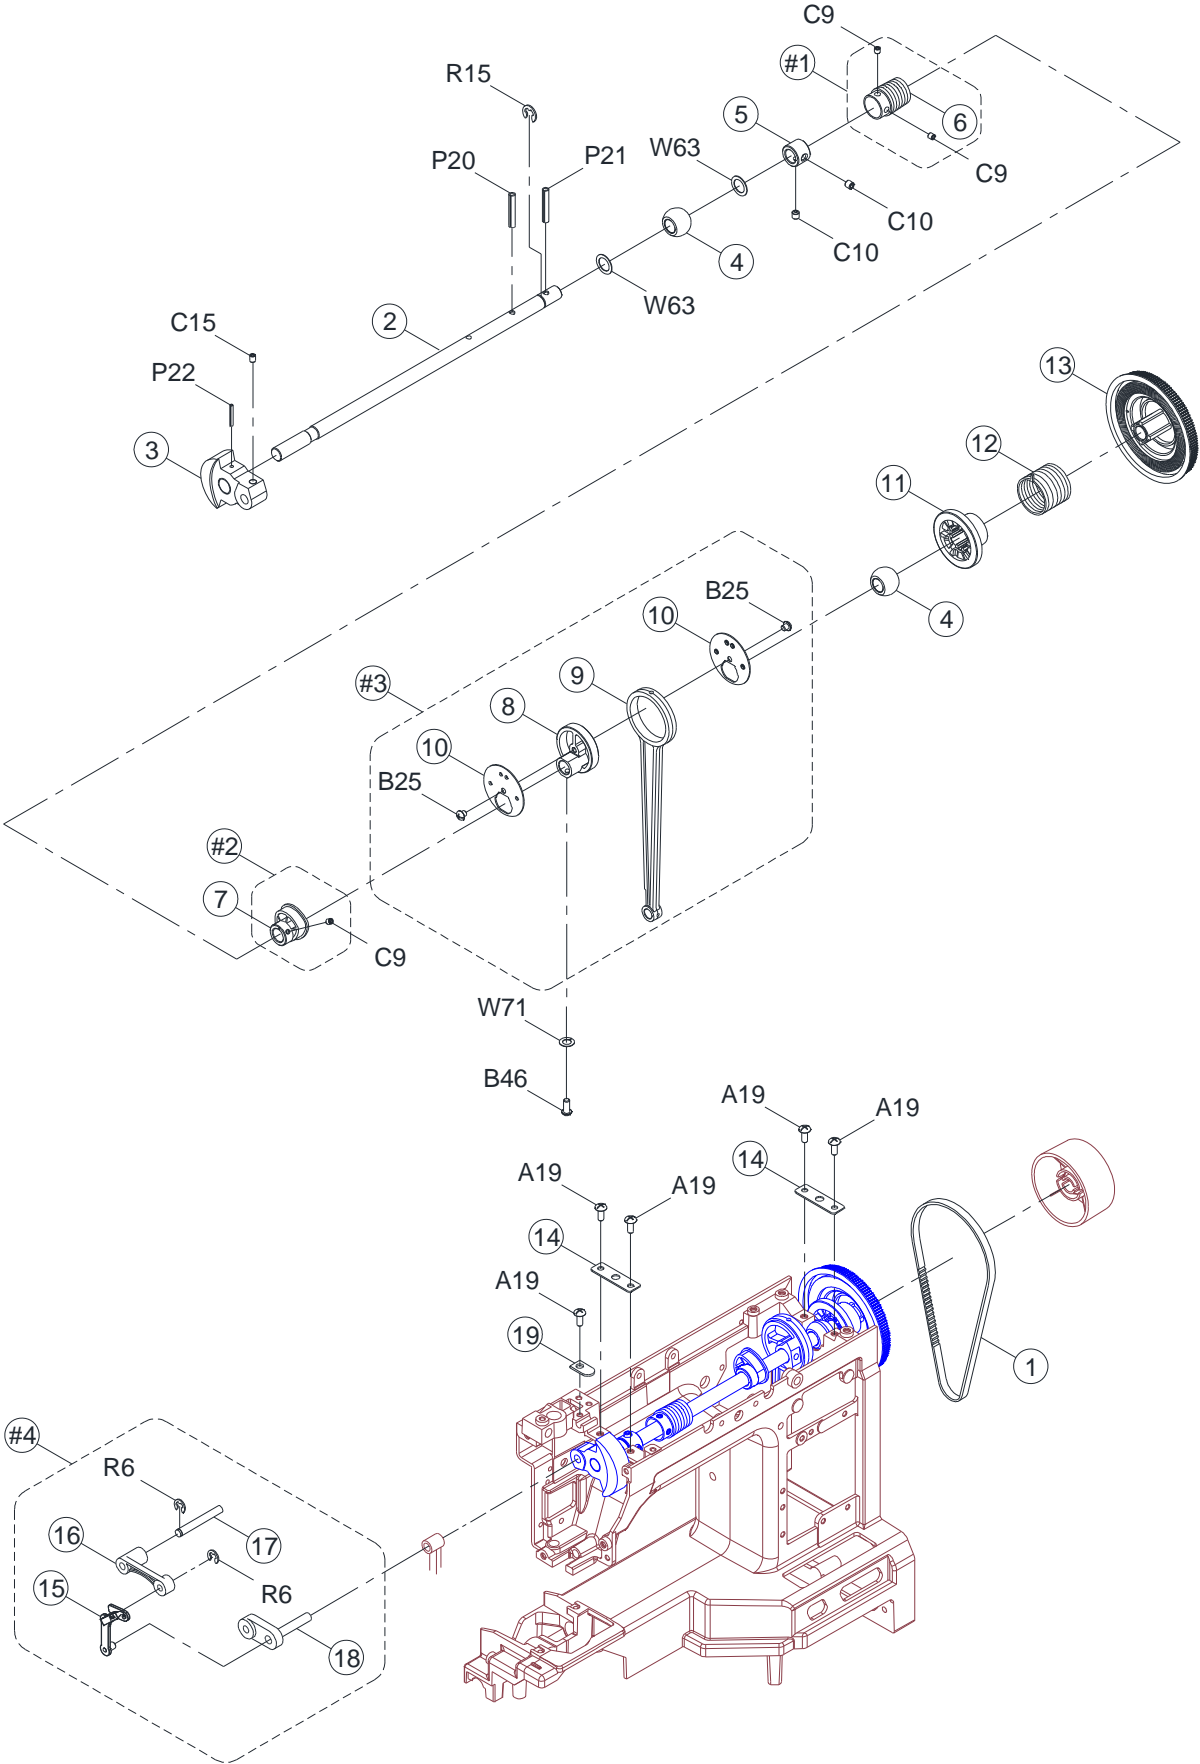

PARTS
LIST

NECCHI

M108A

M213A

N300M2D01
Jul. 21, 2021

PLEASE NOTE:

The parts mentioned without number in the parts list are not available.

Take care the parts for the model and the voltage application & spec. you need.

~ LIST OF CONTENTS ~

- A. PRINCIPAL COVER COMPONENTS
- B. UPPER SHAFT COMPONENTS
- C. PATTERN CONTACT MECHANISM 1
- D. PATTERN CONTACT MECHANISM 2
- E. FEED ADJUSTMENT MECHANISM
- F. BOBBIN WINDER & THREAD TENSION MECHANISM
- G. NEEDLE BAR & PRESSER MECHANISM
- H. FEED MECHANISM
- I. HOOK & LOWER SHAFT COMPONENTS
- J. MOTOR, POWER SUPPLY & ELECTRONIC PARTS
- K. ACCESSORIES (STANDARD)

A. PRINCIPAL COVER COMPONENTS

B. UPPER SHAFT COMPONENTS

C. PATTERN CONTACT MECHANISM 1

D. PATTERN CONTACT MECHANISM 2

E. FEED ADJUSTMENT MECHANISM

F. BOBBIN WINDER & THREAD TENSION MECHANISM

G. NEEDLE BAR & PRESSER MECHANISM