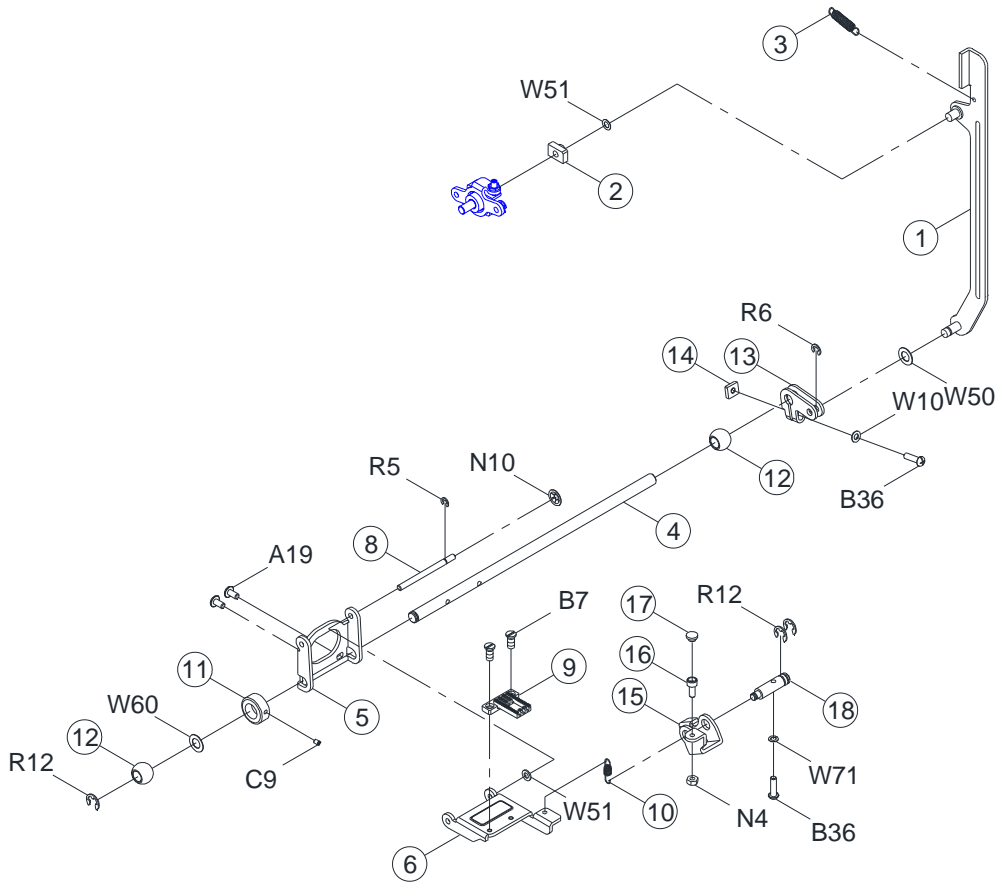

H. FEED MECHANISM