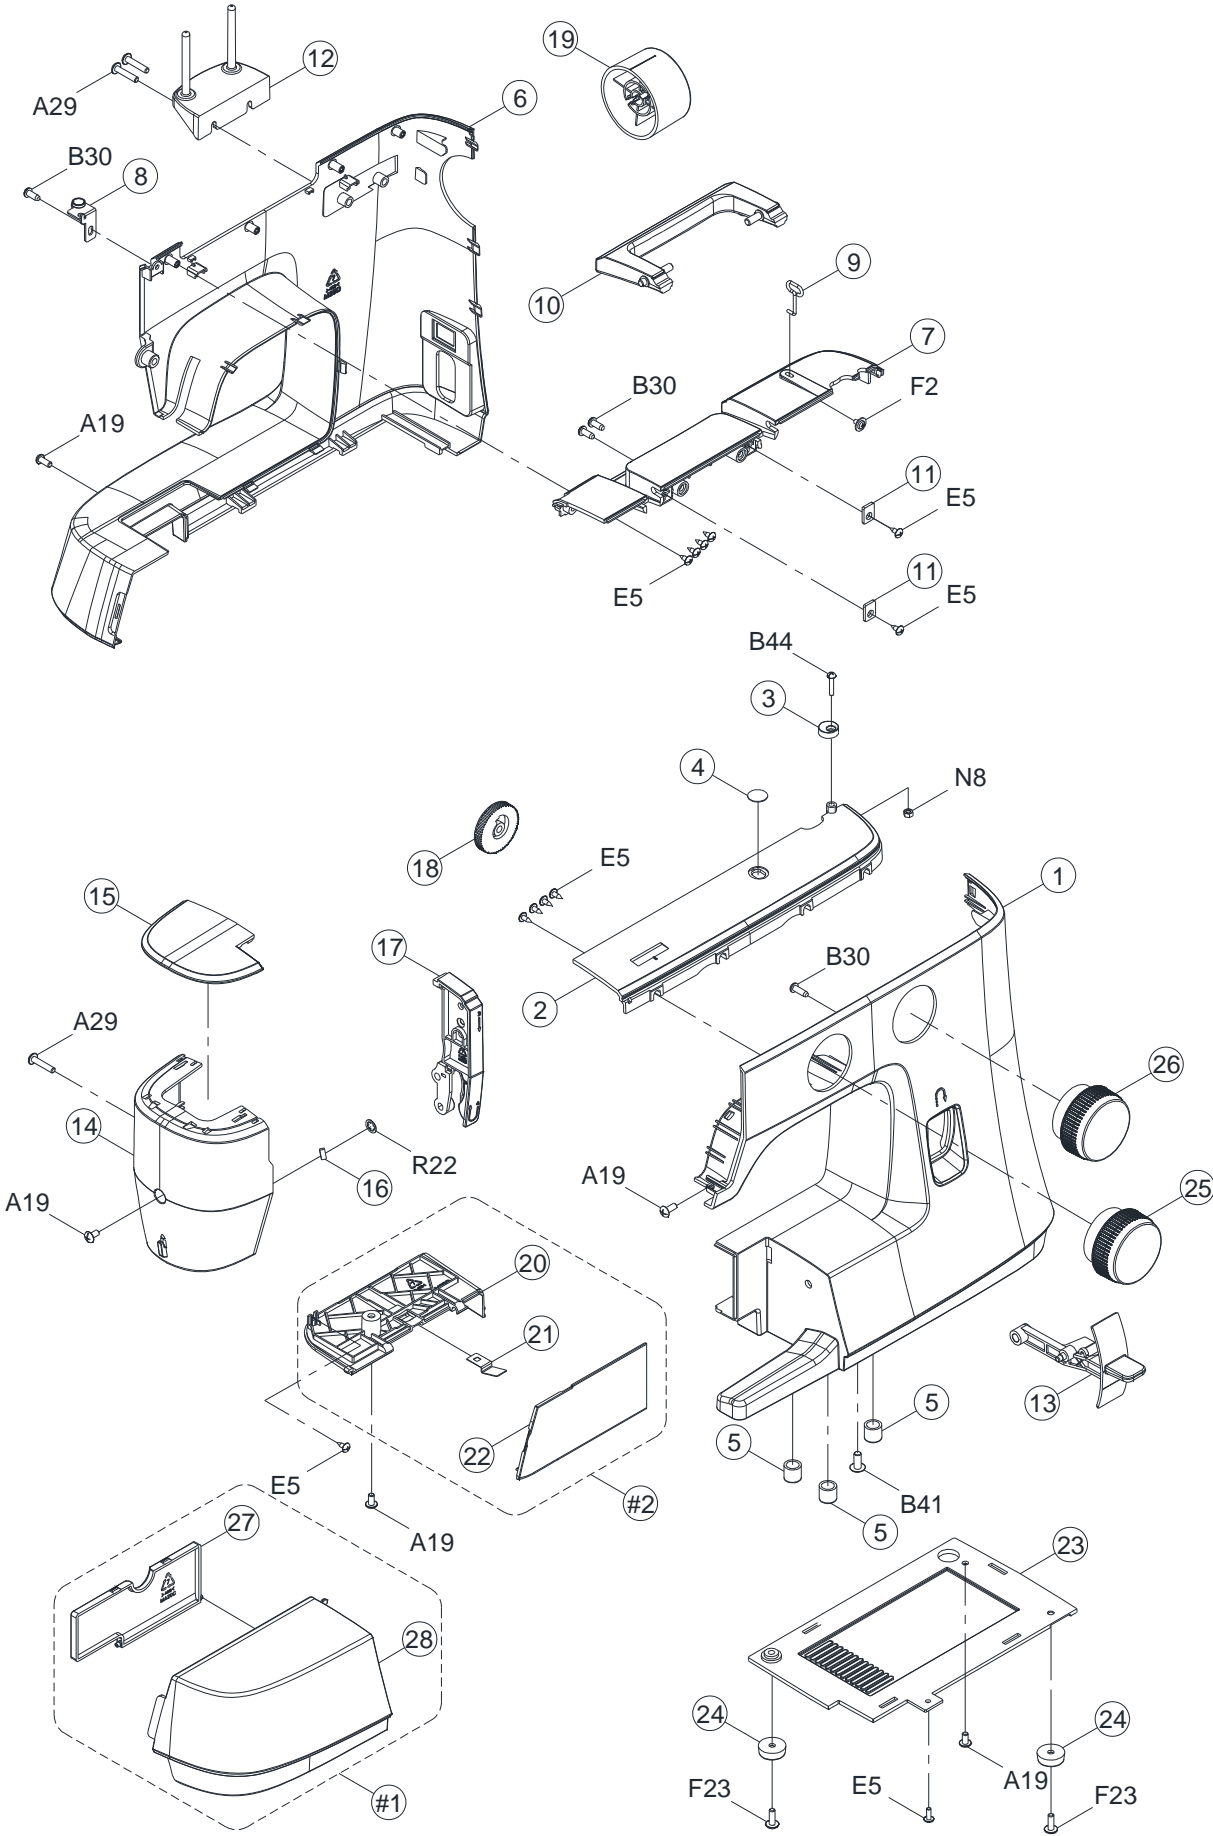

A. PRINCIPAL COVER COMPONENTS