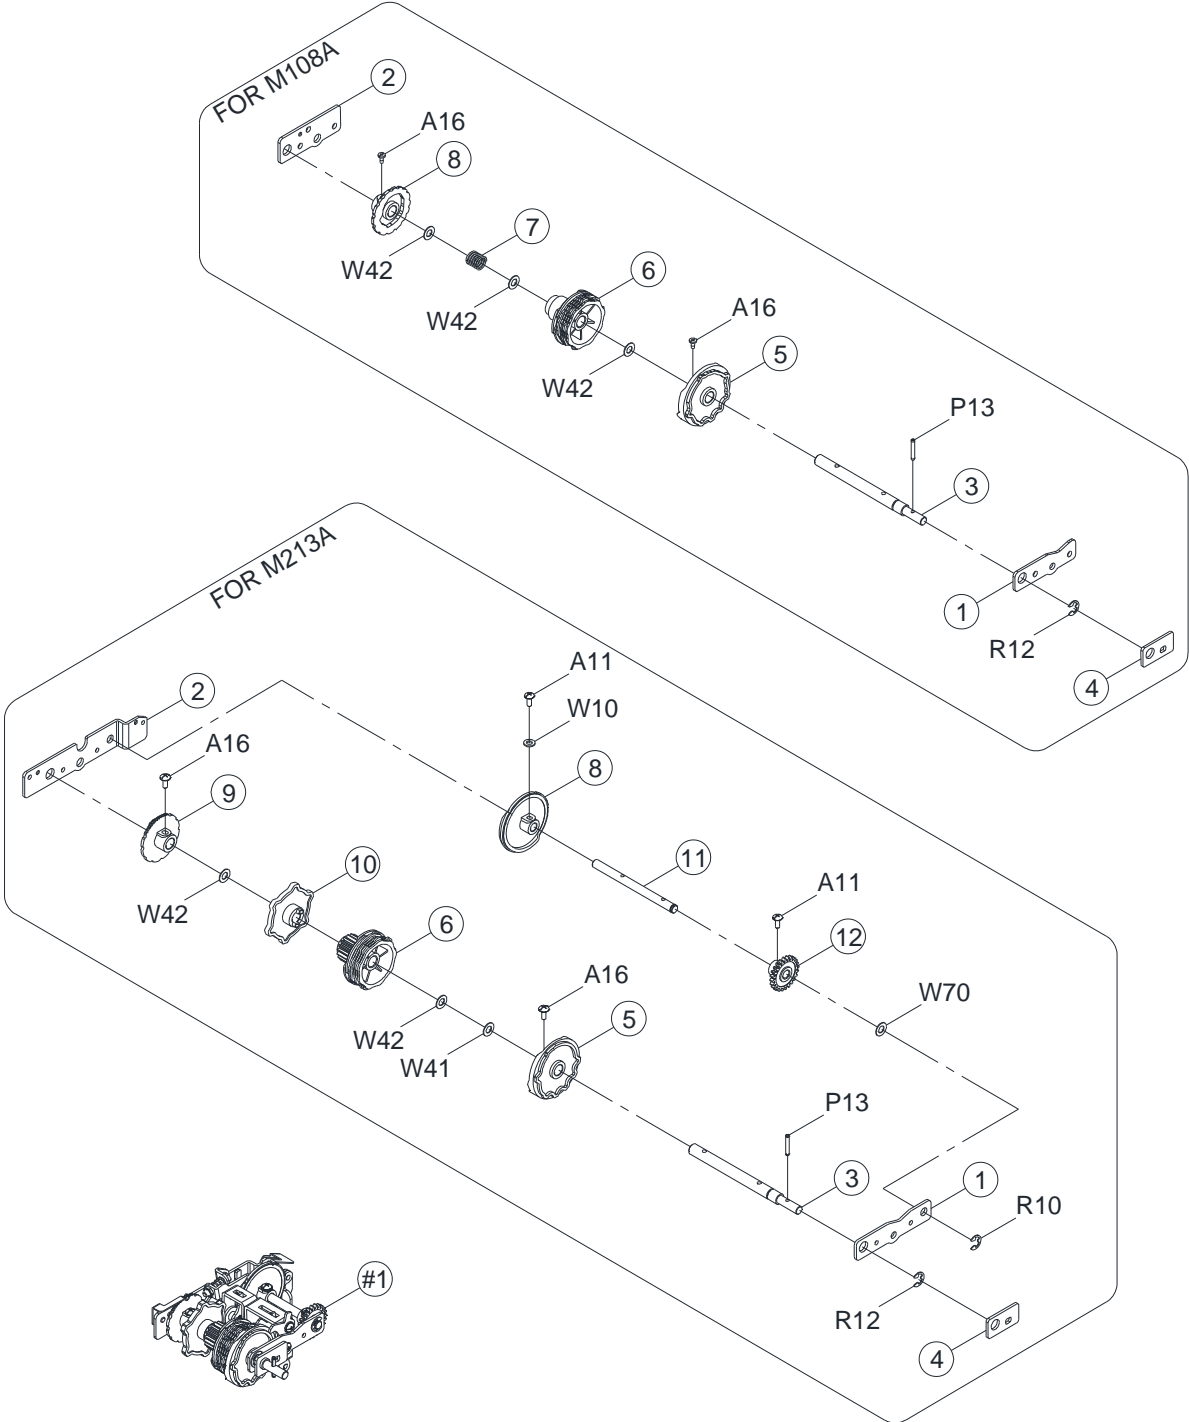

PARTS
LIST

NECCHI

M108A

M213A

N300M2D01
Jul. 21, 2021

PLEASE NOTE:

The parts mentioned without number in the parts list are not available.

Take care the parts for the model and the voltage application & spec. you need.

~ LIST OF CONTENTS ~

- A. PRINCIPAL COVER COMPONENTS
- B. UPPER SHAFT COMPONENTS
- C. PATTERN CONTACT MECHANISM 1
- D. PATTERN CONTACT MECHANISM 2
- E. FEED ADJUSTMENT MECHANISM
- F. BOBBIN WINDER & THREAD TENSION MECHANISM
- G. NEEDLE BAR & PRESSER MECHANISM
- H. FEED MECHANISM
- I. HOOK & LOWER SHAFT COMPONENTS
- J. MOTOR, POWER SUPPLY & ELECTRONIC PARTS
- K. ACCESSORIES (STANDARD)

A. PRINCIPAL COVER COMPONENTS

B. UPPER SHAFT COMPONENTS

C. PATTERN CONTACT MECHANISM 1

D. PATTERN CONTACT MECHANISM 2

E. FEED ADJUSTMENT MECHANISM

F. BOBBIN WINDER & THREAD TENSION MECHANISM

G. NEEDLE BAR & PRESSER MECHANISM