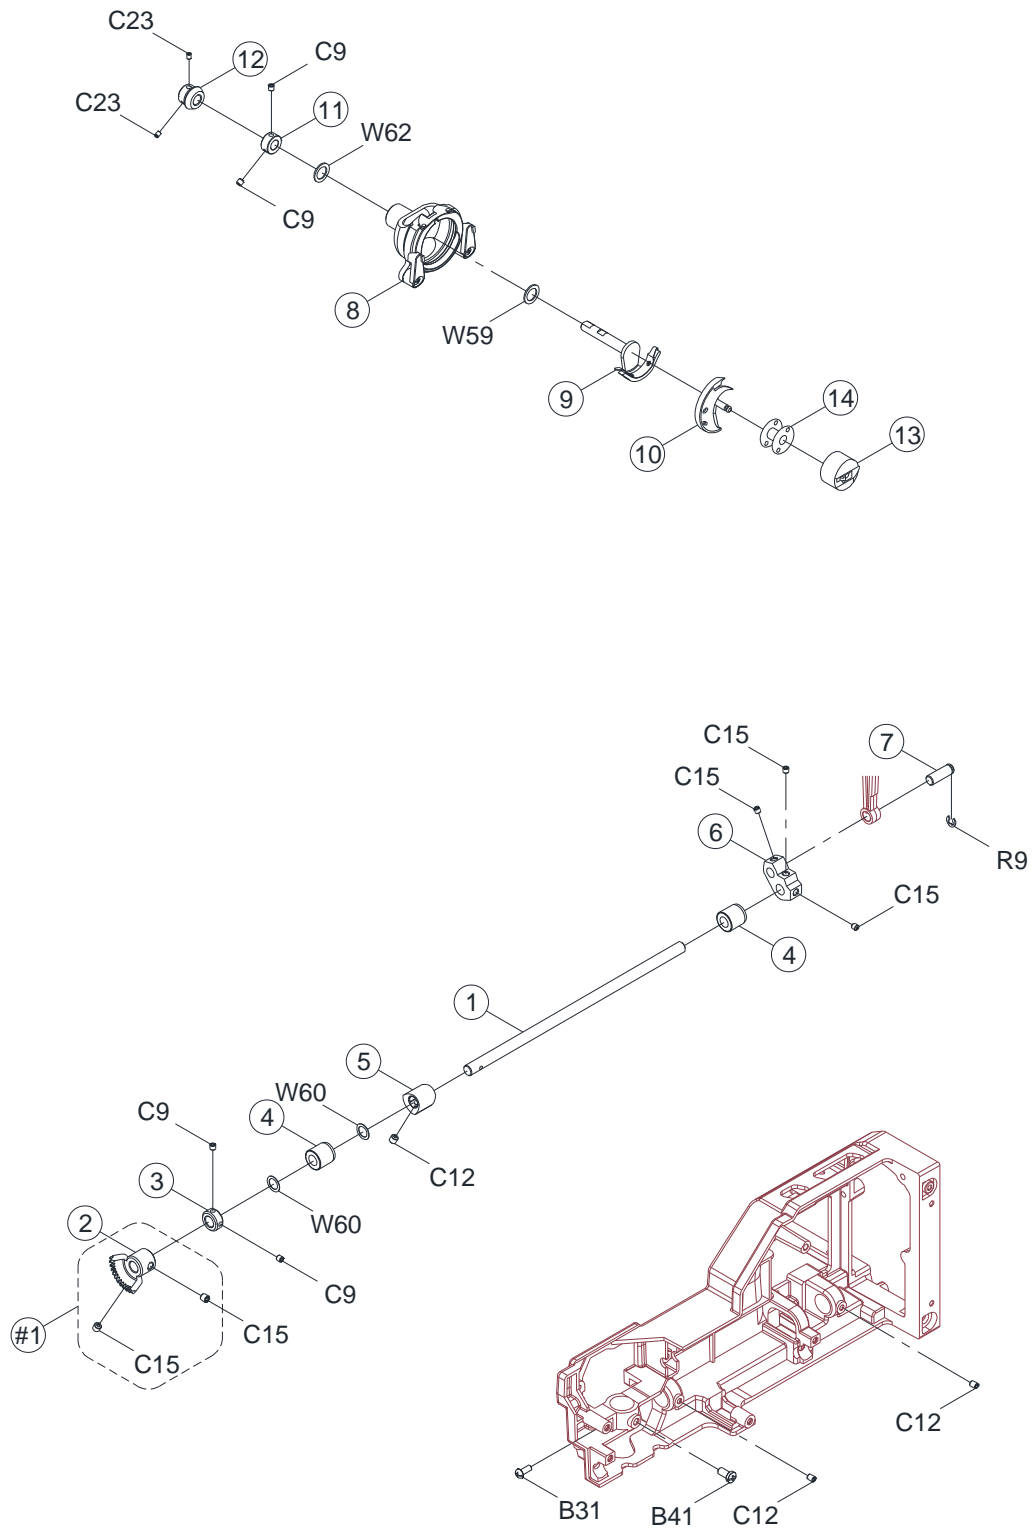

I. HOOK & LOWER SHAFT COMPONENTS