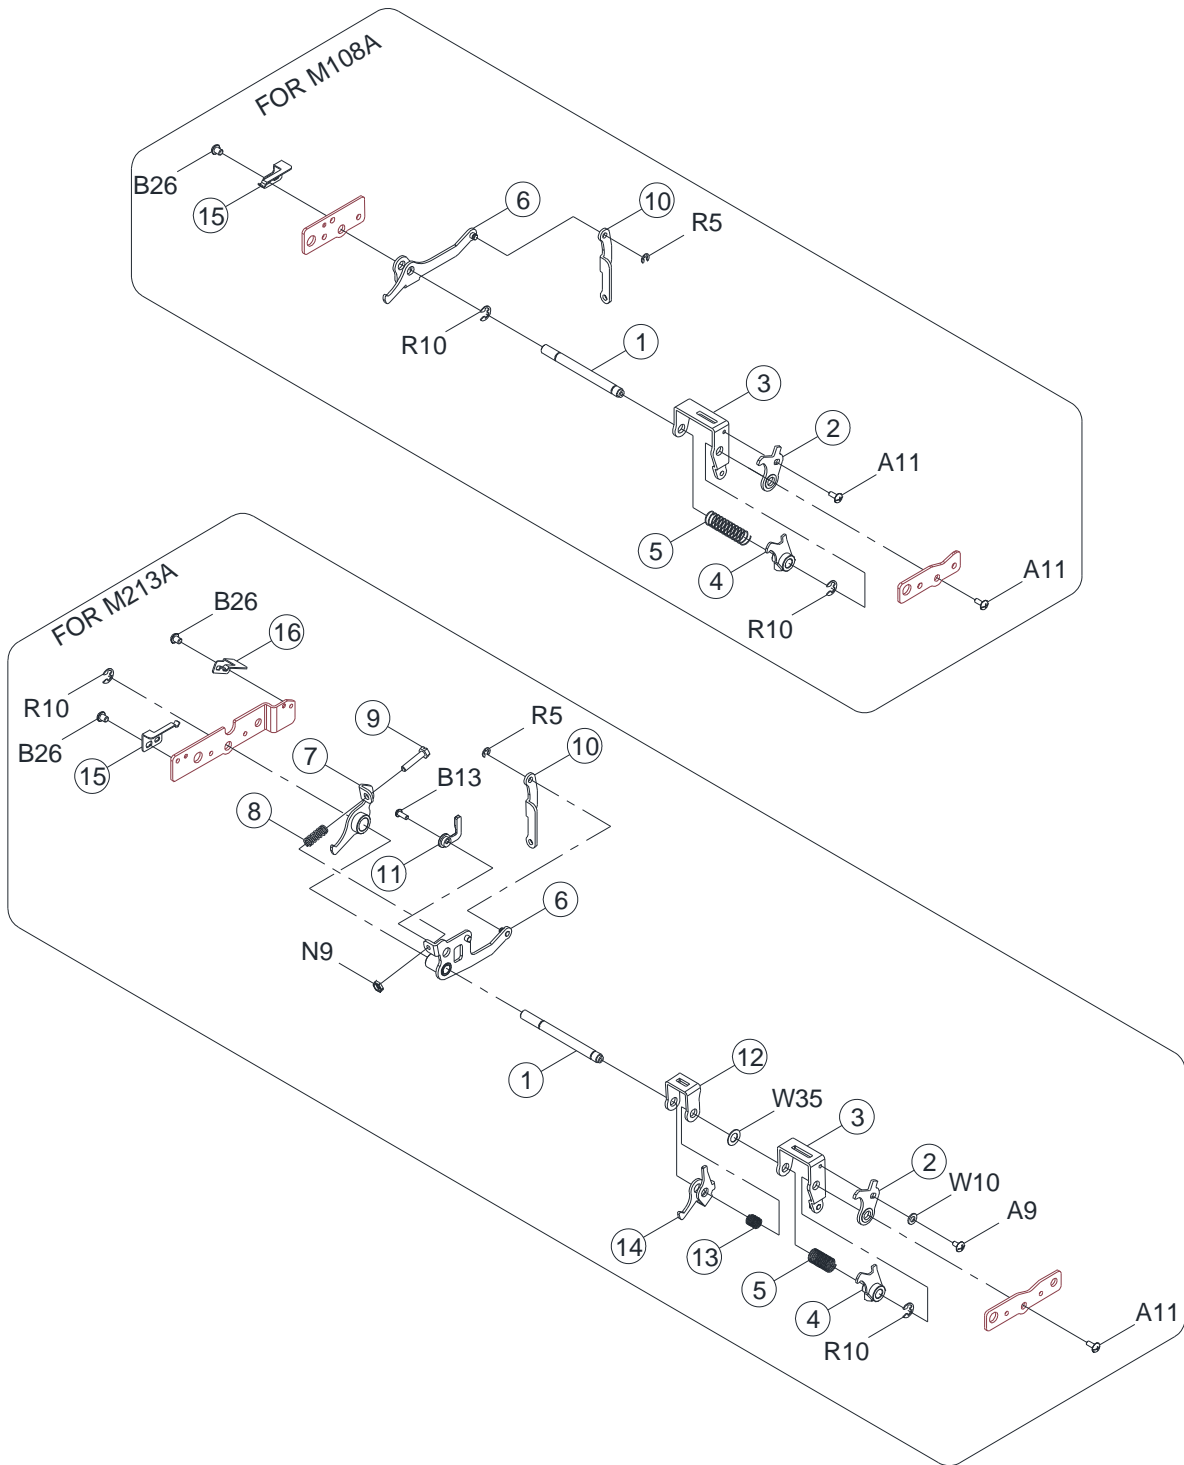

~ LIST OF CONTENTS ~

- A. PRINCIPAL COVER COMPONENTS
- B. UPPER SHAFT COMPONENTS
- C. PATTERN CONTACT MECHANISM 1
- D. PATTERN CONTACT MECHANISM 2
- E. FEED ADJUSTMENT MECHANISM
- F. BOBBIN WINDER & THREAD TENSION MECHANISM
- G. NEEDLE BAR & PRESSER MECHANISM
- H. FEED MECHANISM
- I. HOOK & LOWER SHAFT COMPONENTS
- J. MOTOR, POWER SUPPLY & ELECTRONIC PARTS
- K. ACCESSORIES (STANDARD)

A. PRINCIPAL COVER COMPONENTS

B. UPPER SHAFT COMPONENTS

C. PATTERN CONTACT MECHANISM 1

D. PATTERN CONTACT MECHANISM 2

E. FEED ADJUSTMENT MECHANISM

F. BOBBIN WINDER & THREAD TENSION MECHANISM

G. NEEDLE BAR & PRESSER MECHANISM