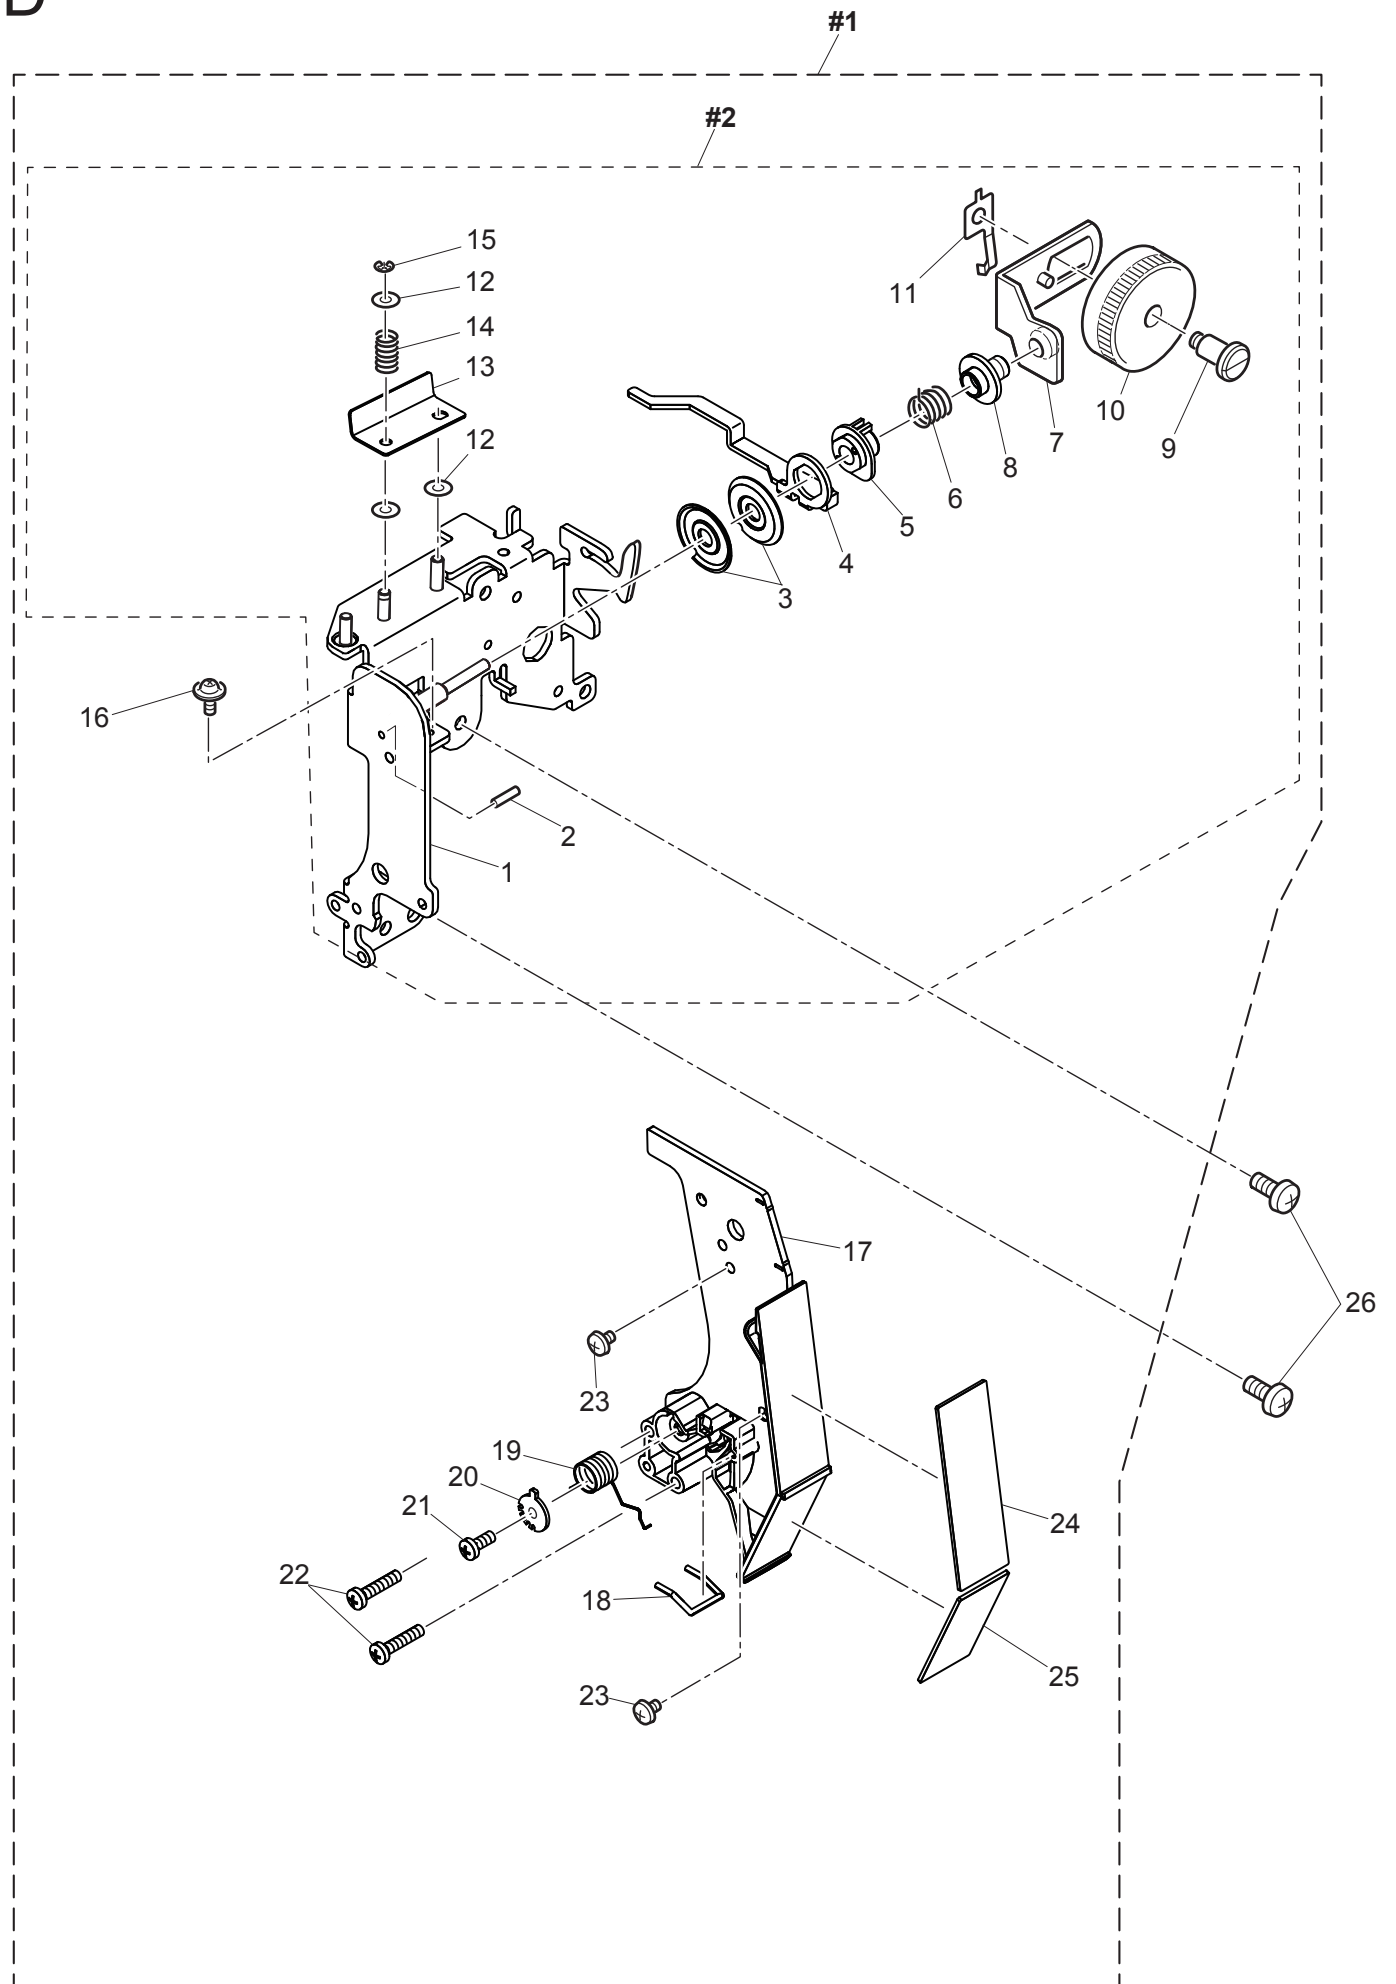

D

Available parts

<u>No.</u>	<u>Part No.</u>	<u>Description</u>
#1	68003077	Thread Tension Ragulator Unit
3	68001586	Thread Tension Disc
19	416396101	Thread Check Spring

NOT Available

#2	68013572	Thread Tension Assy.
1	68013573	Thread Tension Base Assy.
2	68001585	Spring Pin
4	68001587	Thread Tension Releasing Plate
5	68001588	Tension Collar
6	68018337	Thread Tension Spring
7	68018408	Thread Tension Plate Assy.
8	68001589	Tension Regulating Screw
9	68018409	Thread Tension Dial Shaft
10	68013574	Thread Tension Dial
11	68018413	Thread Tension Dial Spring
12	68001599	Polyslider
13	68001600	Pre-Tension Plate
14	68001601	Pre-Tension Spring
15	68001286	Snap Ring
16	68001603	Set Screw M3*6
17	68013575	Thread Take-Up Lever Cover
18	416396001	Thread Guide
20	68001607	Check Spring Adjust Plate
21	68001547	Set Screw PT M3*5
22	68001608	Set Screw M3*14
23	68001606	Set Screw M3*5
24	68013576	Take-Up Lever Cover Panel (Upper)
25	68013577	Take-Up Lever Cover Panel (Lower)
26	68001191	Set Screw M4*8