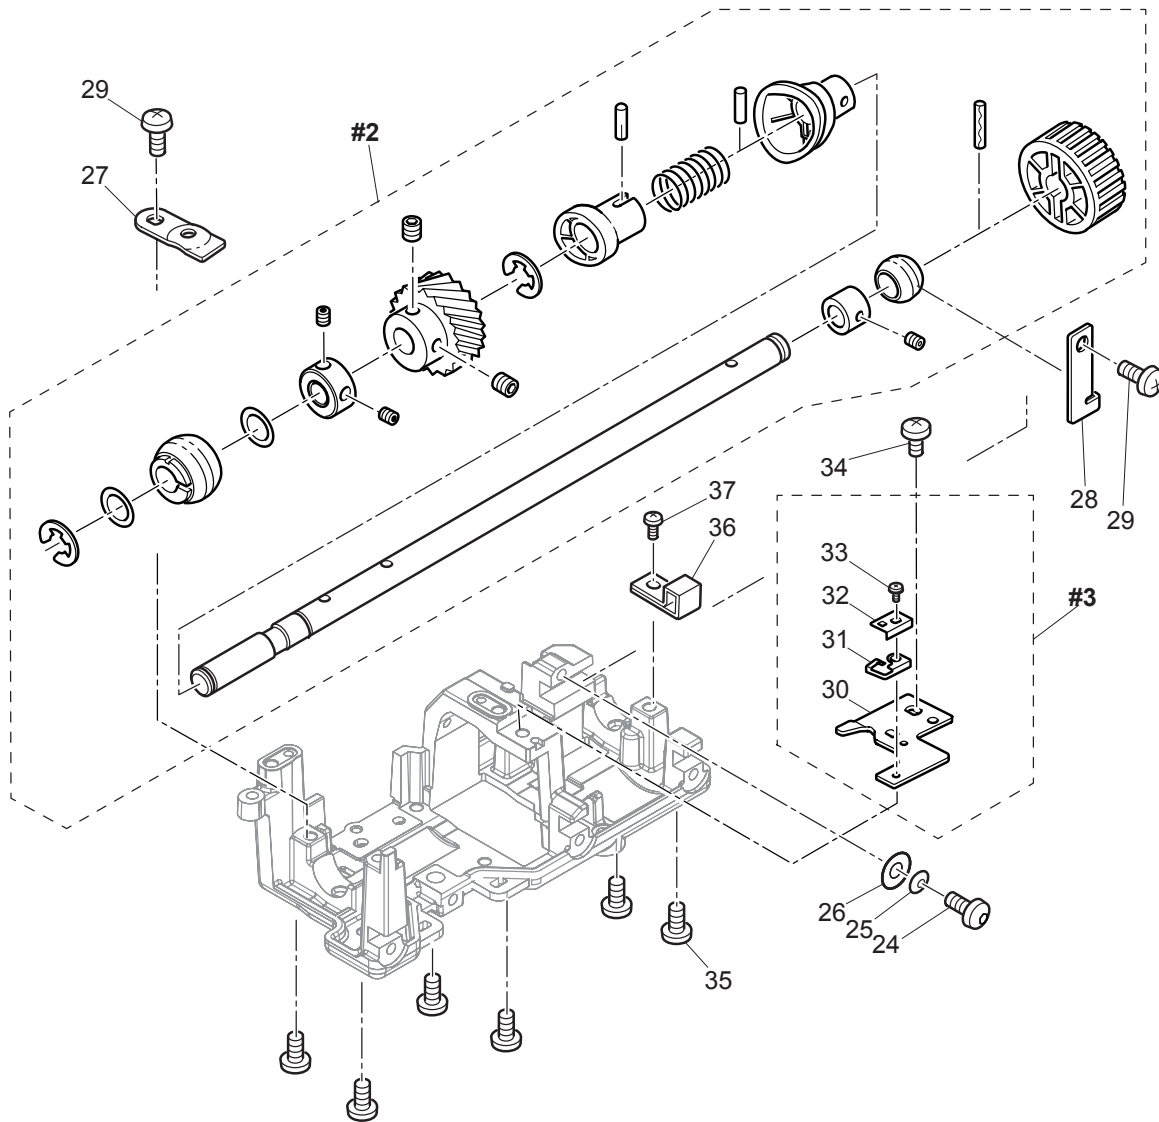

Available parts

<u>No.</u>	<u>Part No.</u>	<u>Description</u>
#1	68001499	F Pulse Motor Assy. Ver.2
#2	68001527	Lower Shaft Assy.
#3	68001659	Bobbin Holder Stopper Assy.

NOT Available

1	68013485	F Pulse Motor Bracket Assy. Ver.2
2	68013494	Feed Regulator Shaft. Ver.2
3	68001509	F Pulse Motor
4	68013495	Set Screw M3*6
5	68001510	F Pulse Motor Gear
6	68001597	Set Screw M3*3
7	68013580	Feed Ragulator. Ver.2
8	68001516	Feed Ragulator Gear (A)
9	68001517	Feed Ragulator Gear (B)
10	68001553	Set Screw M3*8
11	68001520	Feed Ragulator Gear Spring
12	68001521	Pulse Motor Bracket Plate
13	68001598	Set Screw M3*3
14	68013496	Feed Regulator Holder. Ver.2
15	68013497	Set Screw M2.5*6. Ver.2
16	68001523	Feed Fine Adjustment Screw Nut Support Plate. Ver.2
17	68001524	Forward-Reverse Feed Fine Adjustment Screw Nut. Ver.2
18	68001590	Wave Washer. Ver.2
19	416710301	Set Screw M3*4. Ver.2
20	68013498	Set Screw M2.5*10. Ver.2
21	68001525	Forward-Reverse Feed Fine Adjustment Screw
22	68001526	Forward-Reverse Feed Fine Adjustment Spring
23	68018426	Forward-Reverse Feed Fine Adjustment Spring Collar. Ver.2
24	68002633	Set Screw M4*8
25	68002631	Spring Washer
26	68002634	Washer
27	68001596	Ball Bushing Holder (Left)
28	68001658	Ball Bushing Holder
29	68001191	Set Screw M4*8
30	68001660	Bobbin Hoder Stopper Bracket
31	68001662	Bobbin Holder Stopper Spring
32	68001667	Bobbin Holder Stopper Spring Cover
33	68001366	Set Screw M2*3
34	68002502	Set Screw M4*6
35	68001191	Set Screw M4*8
36	68001228	Cord Holder
37	68001191	Set Screw M4*8