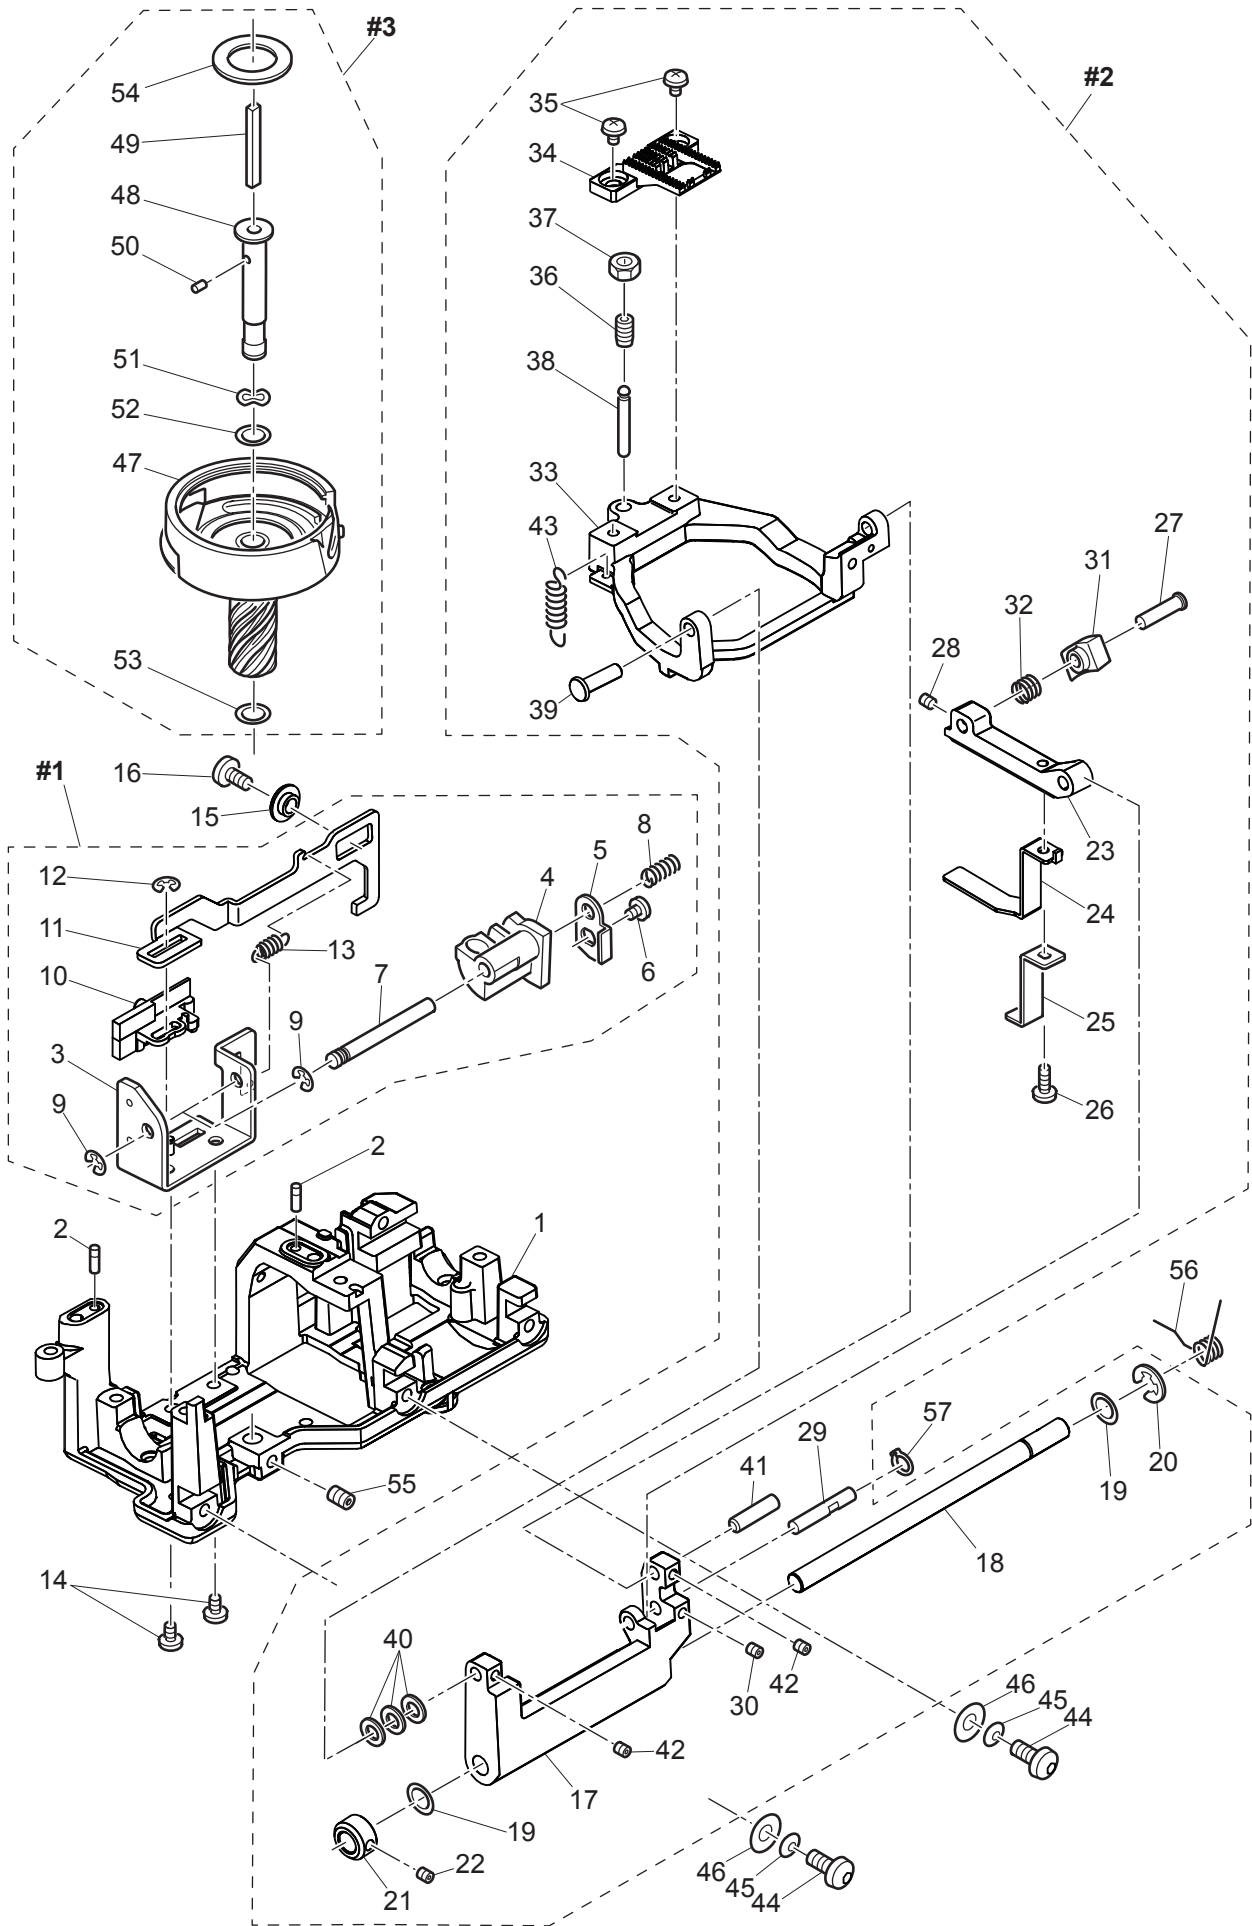

Available parts

<u>No.</u>	<u>Part No.</u>	<u>Description</u>
#1	68001347	Bobbin Winder Assy.
#2	68002957	Needle Plate Assy.
1	68001349	Bobbin Winder Shaft Spring
2	68011273	Rubber Ring
5	68001355	Bobbin Winder Switch Assy.
11	412423701	Thread Cutter
13	416789301	Bobbin Cover Plate Holder
21	270 HP32743	Set Screw M4*8.5
22	68001385	Bobbin Cover Plate
23	68002499	Bobbin Holder Assy.
24	68001389	Bobbin

NOT Available

3	68001352	Bobbin Winder Switch Bracket
4	416710101	Set Screw M2.5*4
6	68001356	Washer
7	68001357	Set Screw M2*8
8	68001191	Set Screw M4*8
9	68002868	Needle Plate
10	416789201	Thread Guide Plate
12	68001364	Slide Lever
14	68001366	Set Screw M2*3
15	68013449	Bobbin Holder Stabilize Plate
16	68001379	Set Screw M2*2
17	416789701	Set Screw M2*2.8
18	416787101	Push Nut
19	68001381	Rubber Seat
20	416710801	Rubber Sheet

H1