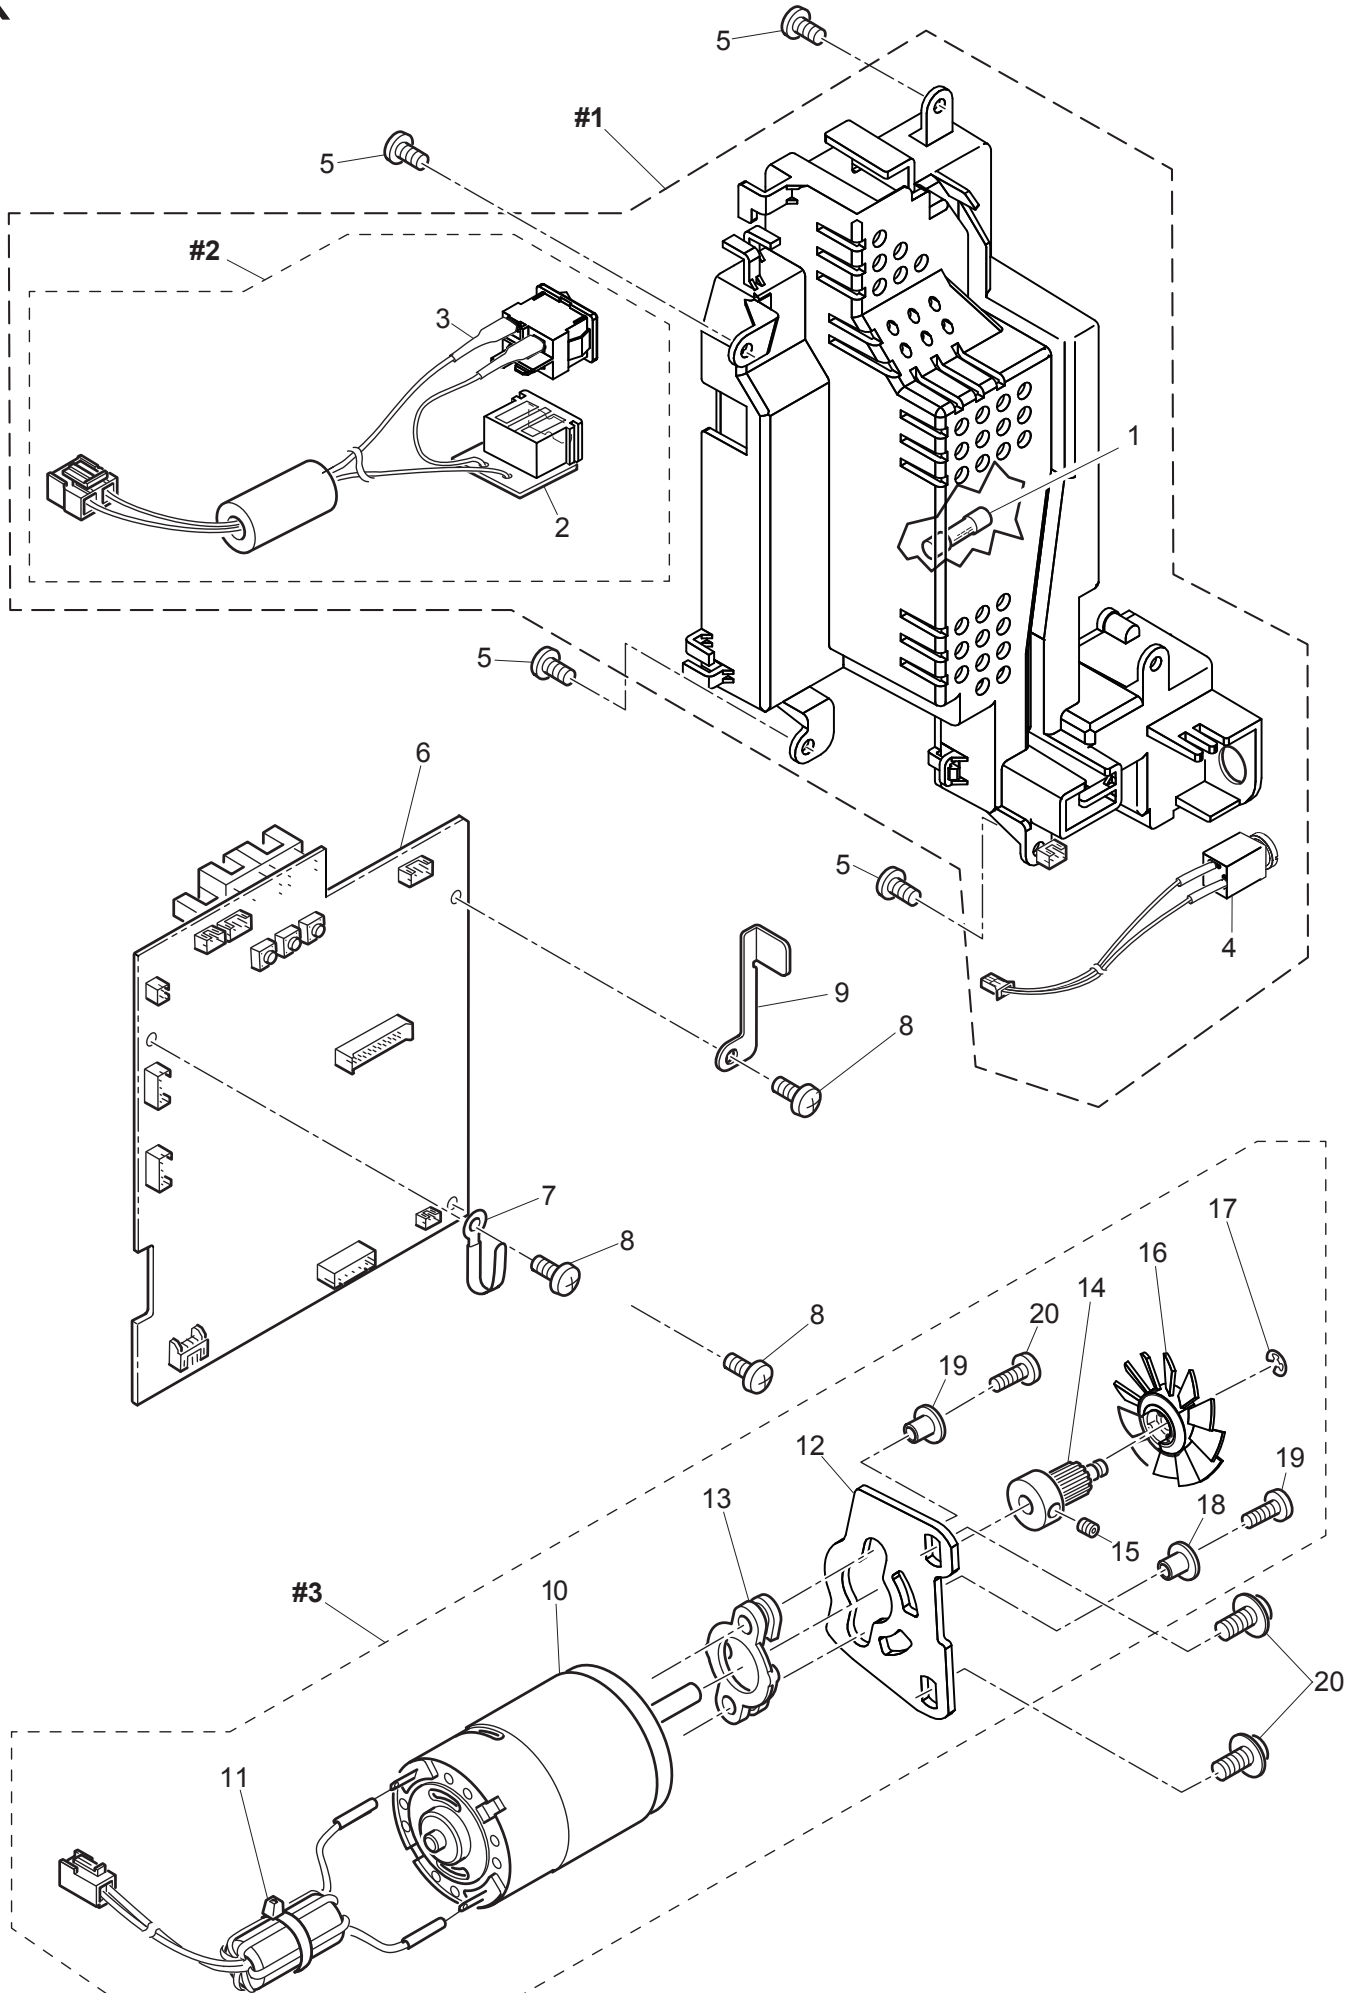

Available parts

<u>No.</u>	<u>Part No.</u>	<u>Description</u>
#1	68001766	Power Circuit Assy.
#2	68001768	Power Socket Assy.
#3	68001785	Motor Assy.
1	68001767	Fuse
4	68001772	Controller Jack Assy.
6	68003078	CPU Board Assy.
9	416402301	Belt Support Plate
16	270 HP32925	Motor Fan

NOT Available

2	68001769	Power Socket Circuit
3	68001770	Power Switch
5	68001191	Set Screw M4*8
7	68001780	Coating Grip
8	68001191	Set Screw M4*8
10	416712101	Motor
11	68001787	DC Motor Harness Assy.
12	68001789	Motor Bracket
13	416712401	Rubber Cushion
14	416712601	Motor Pulley
15	68000153	Set Screw M4*4
17	68001592	Snap Ring
18	416712501	Motor Collar
19	416712701	Set Screw M4*10
20	416403001	Set Screw M5*10