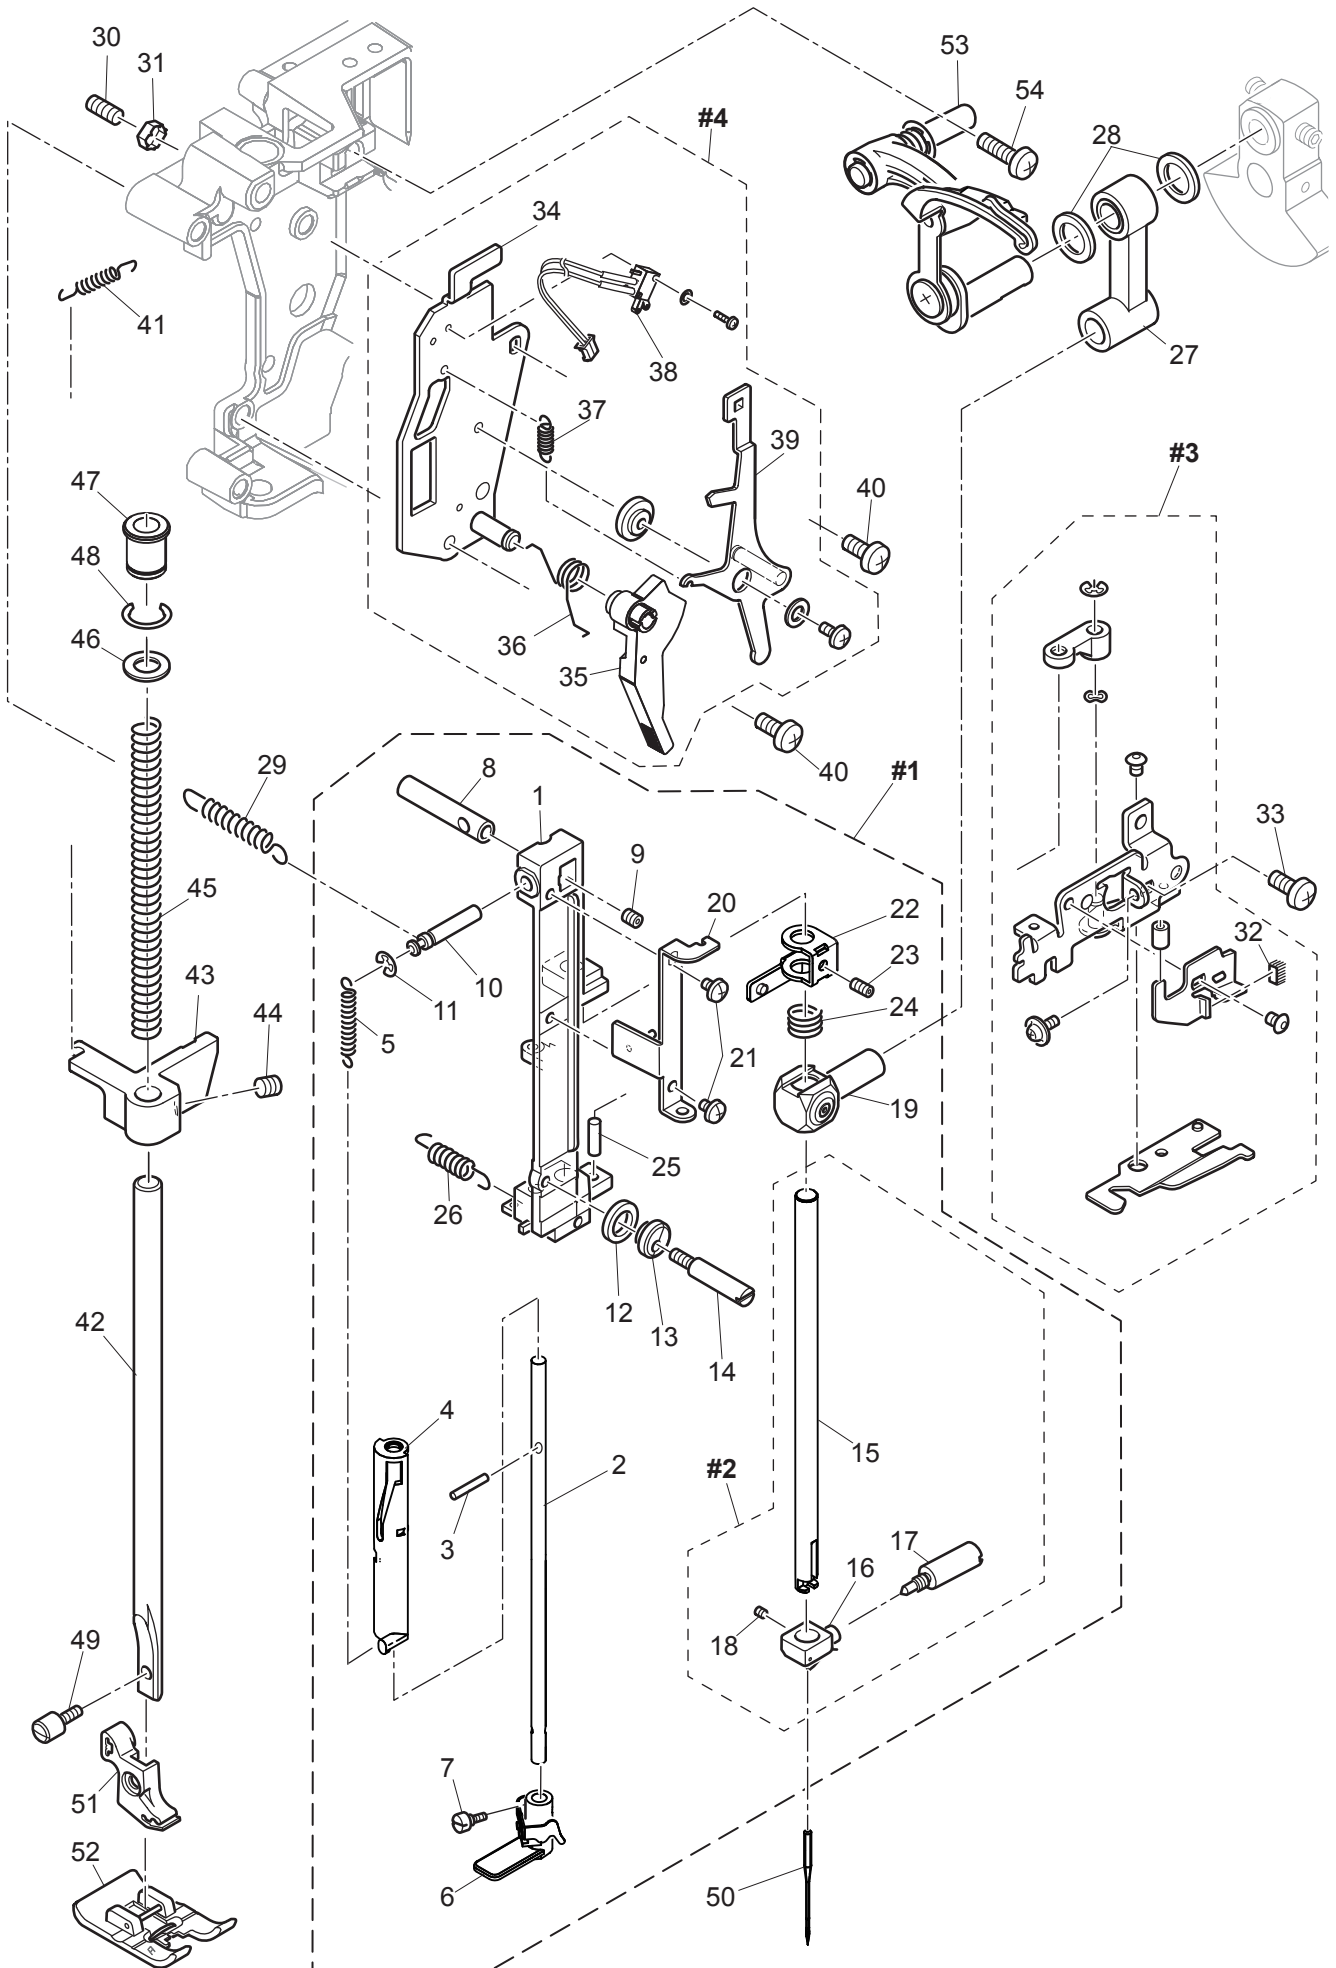

D

Available parts

<u>No.</u>	<u>Part No.</u>	<u>Description</u>
#1	68003077	Thread Tension Ragulator Unit
3	68001586	Thread Tension Disc
19	416396101	Thread Check Spring

NOT Available

#2	68013572	Thread Tension Assy.
1	68013573	Thread Tension Base Assy.
2	68001585	Spring Pin
4	68001587	Thread Tension Releasing Plate
5	68001588	Tension Collar
6	68018337	Thread Tension Spring
7	68018408	Thread Tension Plate Assy.
8	68001589	Tension Regulating Screw
9	68018409	Thread Tension Dial Shaft
10	68013574	Thread Tension Dial
11	68018413	Thread Tension Dial Spring
12	68001599	Polyslider
13	68001600	Pre-Tension Plate
14	68001601	Pre-Tension Spring
15	68001286	Snap Ring
16	68001603	Set Screw M3*6
17	68013575	Thread Take-Up Lever Cover
18	416396001	Thread Guide
20	68001607	Check Spring Adjust Plate
21	68001547	Set Screw PT M3*5
22	68001608	Set Screw M3*14
23	68001606	Set Screw M3*5
24	68013576	Take-Up Lever Cover Panel (Upper)
25	68013577	Take-Up Lever Cover Panel (Lower)
26	68001191	Set Screw M4*8

E

Available parts

<u>No.</u>	<u>Part No.</u>	<u>Description</u>
#1	68001661	Needle Bar Guide Assy.
#2	68001686	Needle Bar Assy.
#3	68002953	Z Link Bracket Unit
#4	68002778	Presser Foot Lifter Bracket Unit. Ver.2
6	68001677	Threader Hook Assy.
16	68002629	Needle Clamp Assy.
17	68002630	Needle Clamp Screw
18	270 HP32430	Set Screw M2.5*2.5
27	68001706	Needle Bar Clank Rod Assy.
35	68001725	Presser Foot Lifter
38	68001730	Presser Foot Switch Assy.
42	68001733	Presser Bar
43	68002688	Presser Bar Guide Bracket
47	68001737	Presser Bar Bush
49	68002497	Presser Foot Screw
51	68002954	Presser Foot Holder
52	412764001	Standard Foot
53	68001743	Thread Take-Up Lever Assy.