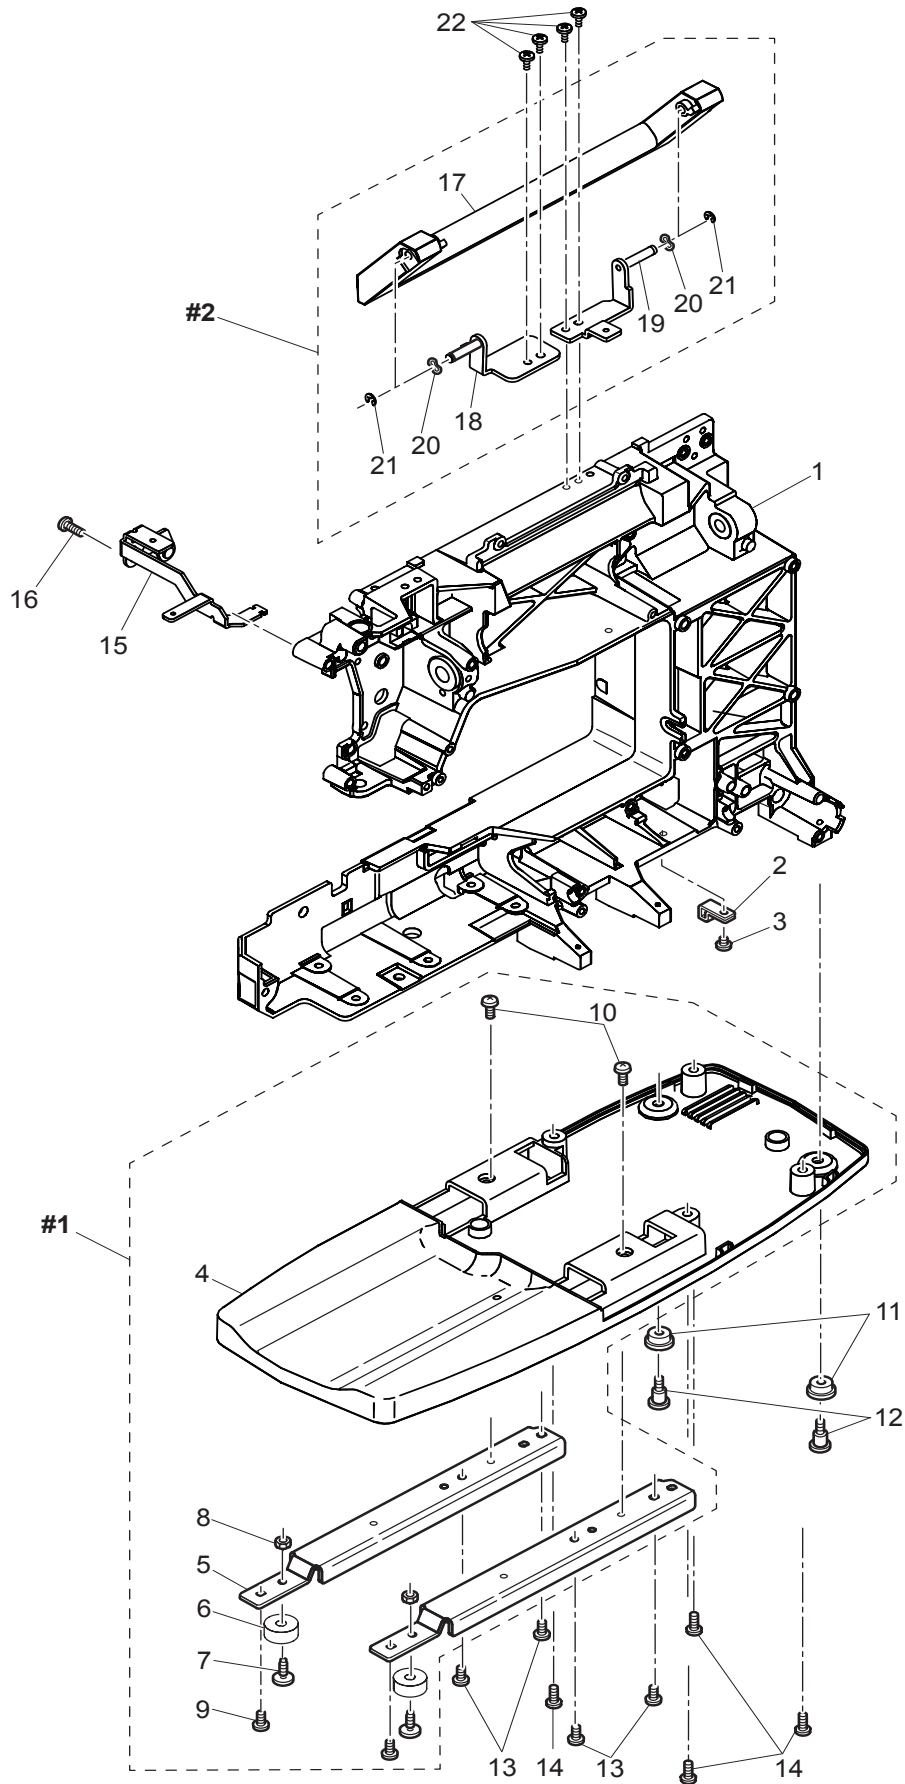

Parts List

Designer Jade 20

Available parts

<u>No.</u>	<u>Part No.</u>	<u>Description</u>
#1	68002914	Base Assy.
#2	68002915	Handle Assy.

NOT Available

1	68001166	Machine Frame
2	68001228	Cord Holder
3	68001701	Set Screw M4*4
4	68013551	Base Cover
5	68001179	Base Supporting Plate
6	68000157	Rubber Foot (B)
7	68001184	Rubber Foot Adjusting Screw
8	68001187	Adjustable Lock Nut
9	68001188	Set Screw PT M4*8
10	68001191	Set Screw M4*8
11	68001194	Rubber Foot
12	68001196	Set Screw M4*15
13	68001191	Set Screw M4*8
14	68001198	Set Screw PT M4*10
15	68013553	Face Plate Mount Bracket
16	68001230	Set Screw M4*12
17	68013554	Handle
18	68013555	Handle Hinge (Left) Assy.
19	68013556	Handle Hinge (Right) Assy.
20	416402701	Wave Washer
21	416402801	Snap Ring
22	68001191	Set Screw M4*8

B

Available parts

No.	Part No.	Description
#1	68003064	Rear Cover Assy.
#2	68003068	Flap Unit
#4	68002933	Face Plate Assy.
2	68002935	Thread Cutter Cover
3	412423701	Thread Cutter
13	270 HP33163	Brush
15	68002936	Screw Cap A
16	68002937	Screw Cap B
17	68002938	Screw Cap C
18	68002940	Screw Cap D
20	68002942	Extension Table Assy.
21	68002943	Storage Box Assy.

C

Available parts

<u>No.</u>	<u>Part No.</u>	<u>Description</u>
#1	68002944	Unit Cover Assy. Ver.2
#2	68003072	Thread Tension Cover Assy.
4	68002945	Needle Bar Bobbin Winder Thread Guide Wire
5	68003073	Membrane Switch (Main)
6	68003074	Membrane Switch (L.C.D)
7	68003075	Function Circuit Board Assy.
8	68003076	Harnes
10	68001575	LED Light Cover (A)
11	68001576	LED Board Assy.(A)
18	68002950	Thread Guide
19	68001545	Spool Pin
24	412423701	Thread Cutter