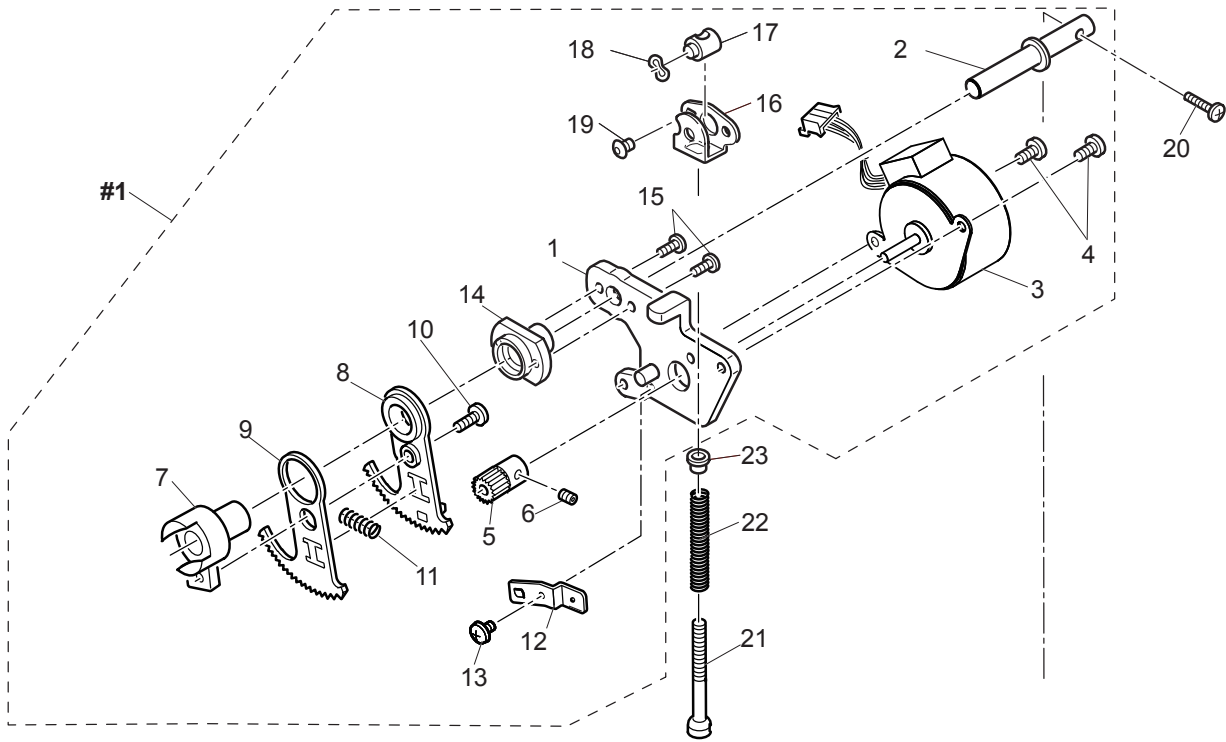

Available parts

<u>No.</u>	<u>Part No.</u>	<u>Description</u>
#1	68001499	F Pulse Motor Assy. Ver.2
#2	68001527	Lower Shaft Assy.
#3	68001659	Bobbin Holder Stopper Assy.

NOT Available

1	68013485	F Pulse Motor Bracket Assy. Ver.2
2	68013494	Feed Regulator Shaft. Ver.2
3	68001509	F Pulse Motor
4	68013495	Set Screw M3*6
5	68001510	F Pulse Motor Gear
6	68001597	Set Screw M3*3
7	68013580	Feed Ragulator. Ver.2
8	68001516	Feed Ragulator Gear (A)
9	68001517	Feed Ragulator Gear (B)
10	68001553	Set Screw M3*8
11	68001520	Feed Ragulator Gear Spring
12	68001521	Pulse Motor Bracket Plate
13	68001598	Set Screw M3*3
14	68013496	Feed Regulator Holder. Ver.2
15	68013497	Set Screw M2.5*6. Ver.2
16	68001523	Feed Fine Adjustment Screw Nut Support Plate. Ver.2
17	68001524	Forward-Reverse Feed Fine Adjustment Screw Nut. Ver.2
18	68001590	Wave Washer. Ver.2
19	416710301	Set Screw M3*4. Ver.2
20	68013498	Set Screw M2.5*10. Ver.2
21	68001525	Forward-Reverse Feed Fine Adjustment Screw
22	68001526	Forward-Reverse Feed Fine Adjustment Spring
23	68018426	Forward-Reverse Feed Fine Adjustment Spring Collar. Ver.2
24	68002633	Set Screw M4*8
25	68002631	Spring Washer
26	68002634	Washer
27	68001596	Ball Bushing Holder (Left)
28	68001658	Ball Bushing Holder
29	68001191	Set Screw M4*8
30	68001660	Bobbin Hoder Stopper Bracket
31	68001662	Bobbin Holder Stopper Spring
32	68001667	Bobbin Holder Stopper Spring Cover
33	68001366	Set Screw M2*3
34	68002502	Set Screw M4*6
35	68001191	Set Screw M4*8
36	68001228	Cord Holder
37	68001191	Set Screw M4*8