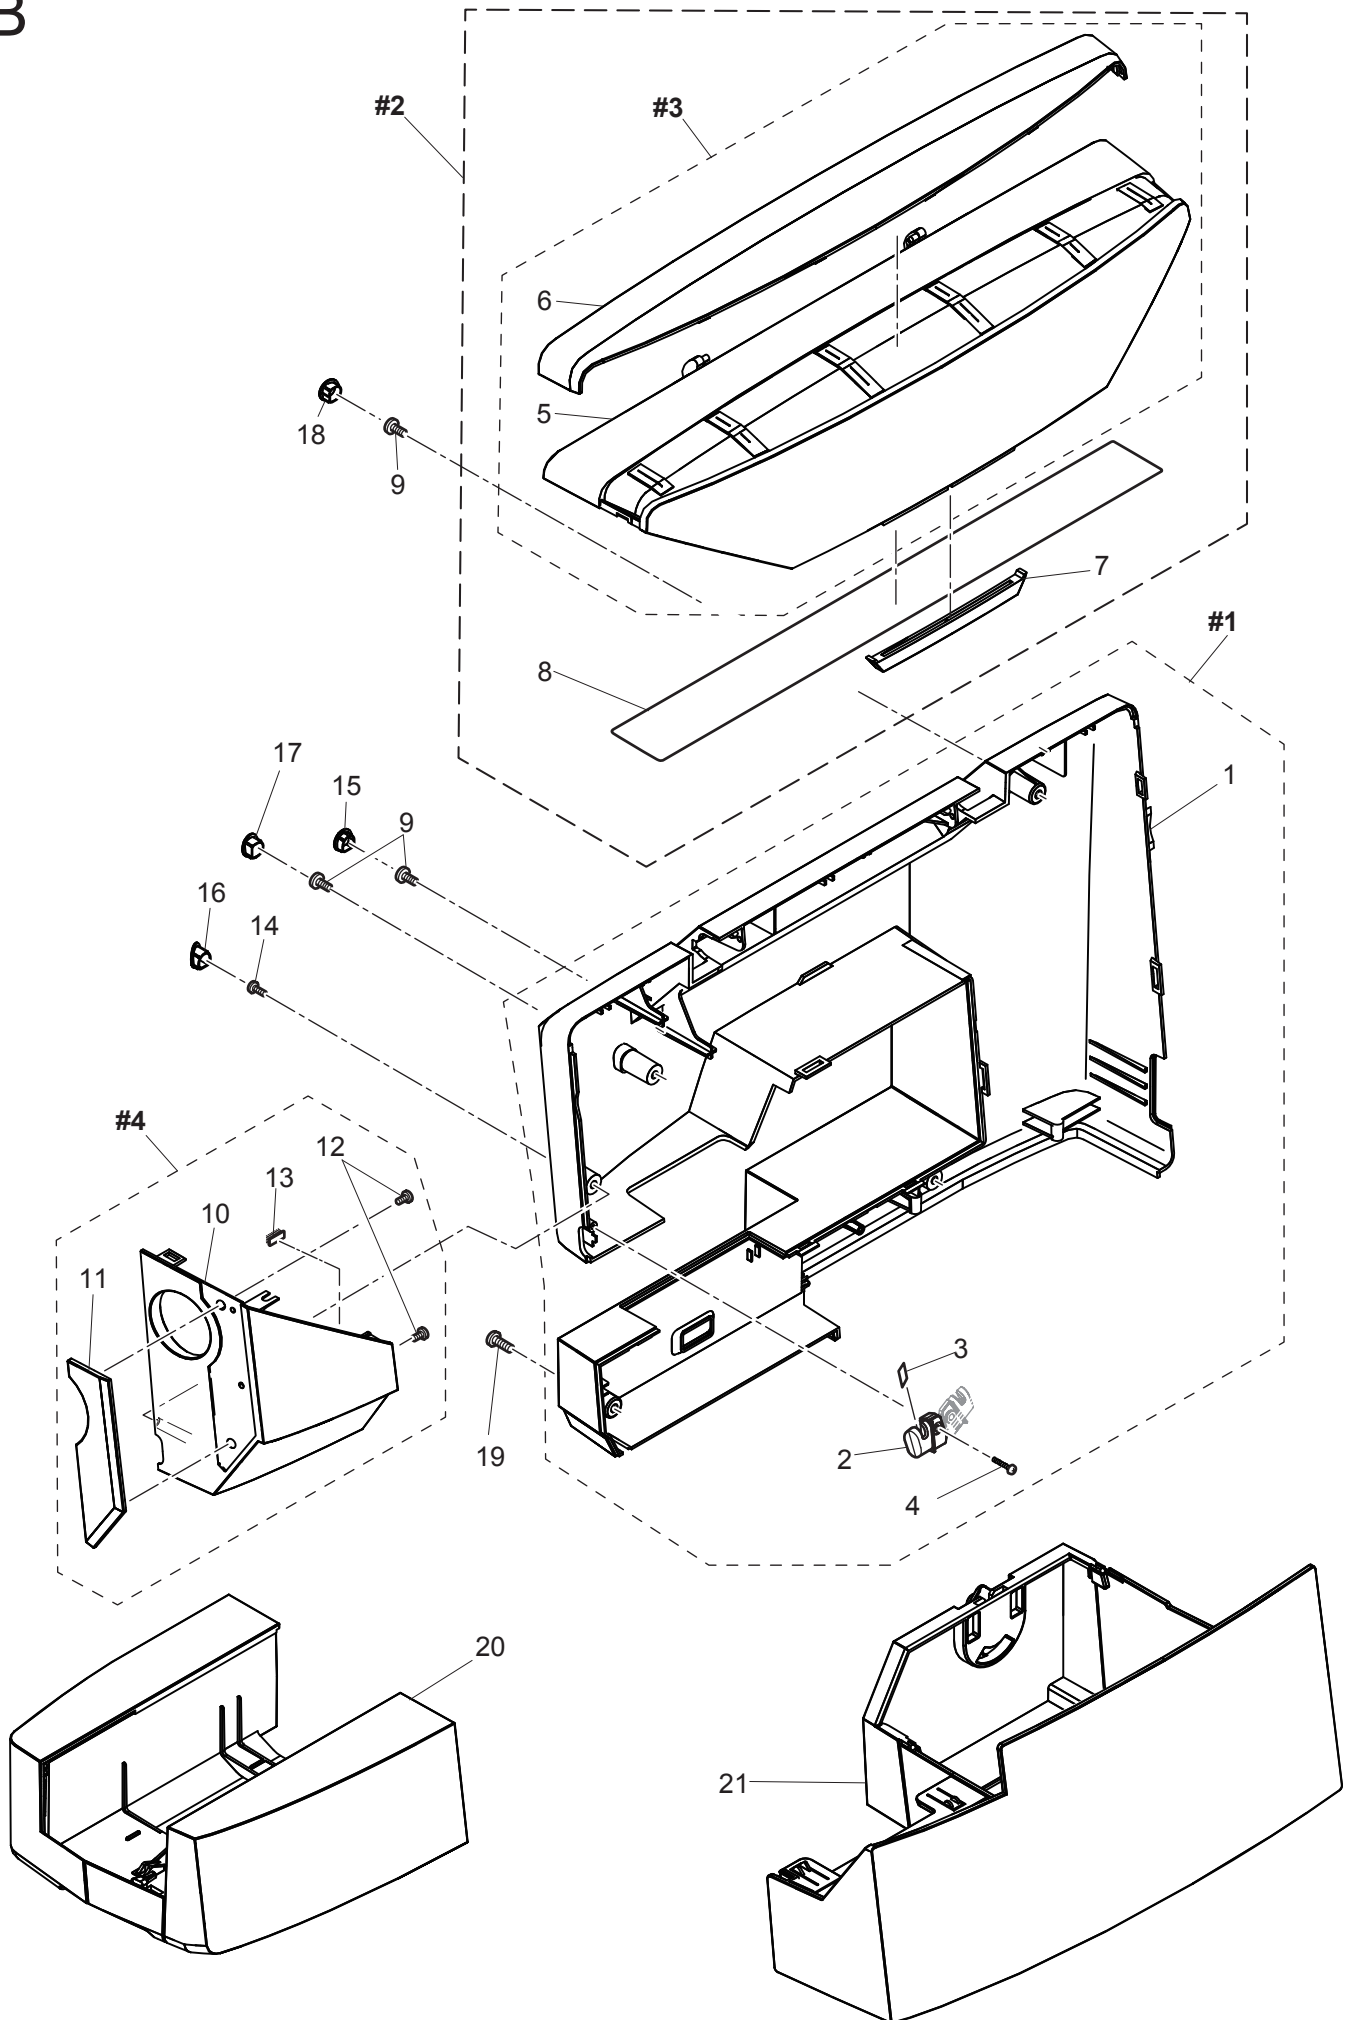

Parts List

Designer Jade 20

Available parts

<u>No.</u>	<u>Part No.</u>	<u>Description</u>
#1	68002914	Base Assy.
#2	68002915	Handle Assy.

NOT Available

1	68001166	Machine Frame
2	68001228	Cord Holder
3	68001701	Set Screw M4*4
4	68013551	Base Cover
5	68001179	Base Supporting Plate
6	68000157	Rubber Foot (B)
7	68001184	Rubber Foot Adjusting Screw
8	68001187	Adjustable Lock Nut
9	68001188	Set Screw PT M4*8
10	68001191	Set Screw M4*8
11	68001194	Rubber Foot
12	68001196	Set Screw M4*15
13	68001191	Set Screw M4*8
14	68001198	Set Screw PT M4*10
15	68013553	Face Plate Mount Bracket
16	68001230	Set Screw M4*12
17	68013554	Handle
18	68013555	Handle Hinge (Left) Assy.
19	68013556	Handle Hinge (Right) Assy.
20	416402701	Wave Washer
21	416402801	Snap Ring
22	68001191	Set Screw M4*8

B

Available parts

No.	Part No.	Description
#1	68003064	Rear Cover Assy.
#2	68003068	Flap Unit
#4	68002933	Face Plate Assy.
2	68002935	Thread Cutter Cover
3	412423701	Thread Cutter
13	270 HP33163	Brush
15	68002936	Screw Cap A
16	68002937	Screw Cap B
17	68002938	Screw Cap C
18	68002940	Screw Cap D
20	68002942	Extension Table Assy.
21	68002943	Storage Box Assy.

C

Available parts

<u>No.</u>	<u>Part No.</u>	<u>Description</u>
#1	68002944	Unit Cover Assy. Ver.2
#2	68003072	Thread Tension Cover Assy.
4	68002945	Needle Bar Bobbin Winder Thread Guide Wire
5	68003073	Membrane Switch (Main)
6	68003074	Membrane Switch (L.C.D)
7	68003075	Function Circuit Board Assy.
8	68003076	Harnes
10	68001575	LED Light Cover (A)
11	68001576	LED Board Assy.(A)
18	68002950	Thread Guide
19	68001545	Spool Pin
24	412423701	Thread Cutter