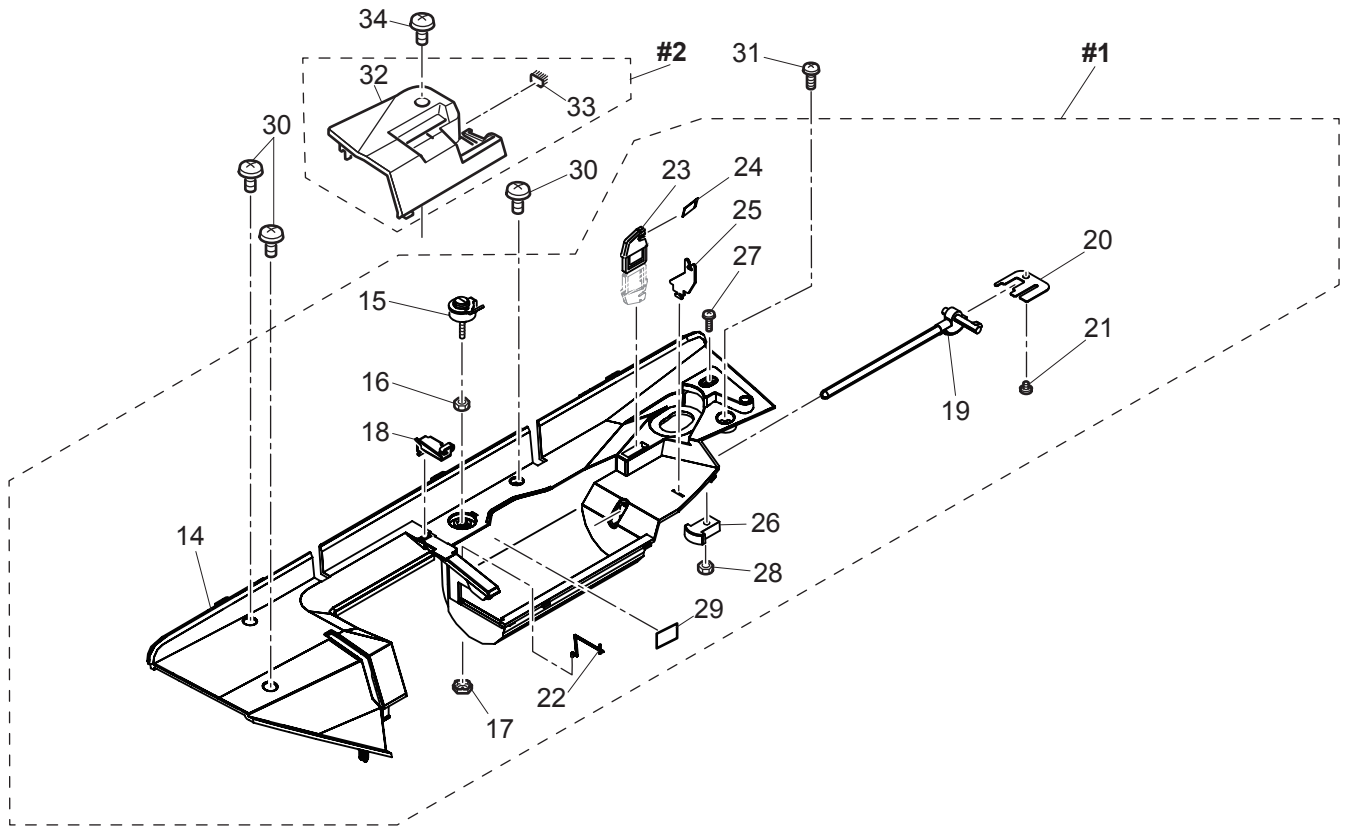

C

Available parts

<u>No.</u>	<u>Part No.</u>	<u>Description</u>
#1	68002944	Unit Cover Assy. Ver.2
#2	68003072	Thread Tension Cover Assy.
4	68002945	Needle Bar Bobbin Winder Thread Guide Wire
5	68003073	Membrane Switch (Main)
6	68003074	Membrane Switch (L.C.D)
7	68003075	Function Circuit Board Assy.
8	68003076	Harnes
10	68001575	LED Light Cover (A)
11	68001576	LED Board Assy.(A)
18	68002950	Thread Guide
19	68001545	Spool Pin
24	412423701	Thread Cutter

NOT Available

1	68013565	Front Cover
2	68013566	Front Cover Panel
3	68001207	Set Screw PT M3*6
9	68001207	Set Screw PT M3*6
12	68001207	Set Screw PT M3*6
13	68001579	Speed Nut
14	68013567	Unit Cover
15	68013783	Thread Guide Assy. Ver.2
16	68002533	Nut. Ver2
17	68001544	Adjustable Lock Nut
20	68001546	Spool Pin Support Spring
21	68001547	Set Screw PT M3*5
22	68013569	Thread Guide Wire
23	68001554	Bobbin Winder Thread Cutter Cover
25	68013570	Needle Bar Bobbin Winder Thread Guide
26	68001551	Bobbin Winder Stop
27	68001553	Set Screw M3*8
28	68002533	Nut
29	68002628	Thread Spool Sticker
30	68001606	Set Screw M3*5
31	68001775	Set Screw M4*10
32	68013571	Thread Tension Cover
33	68001720	Brush
34	68001606	Set Screw M3*5