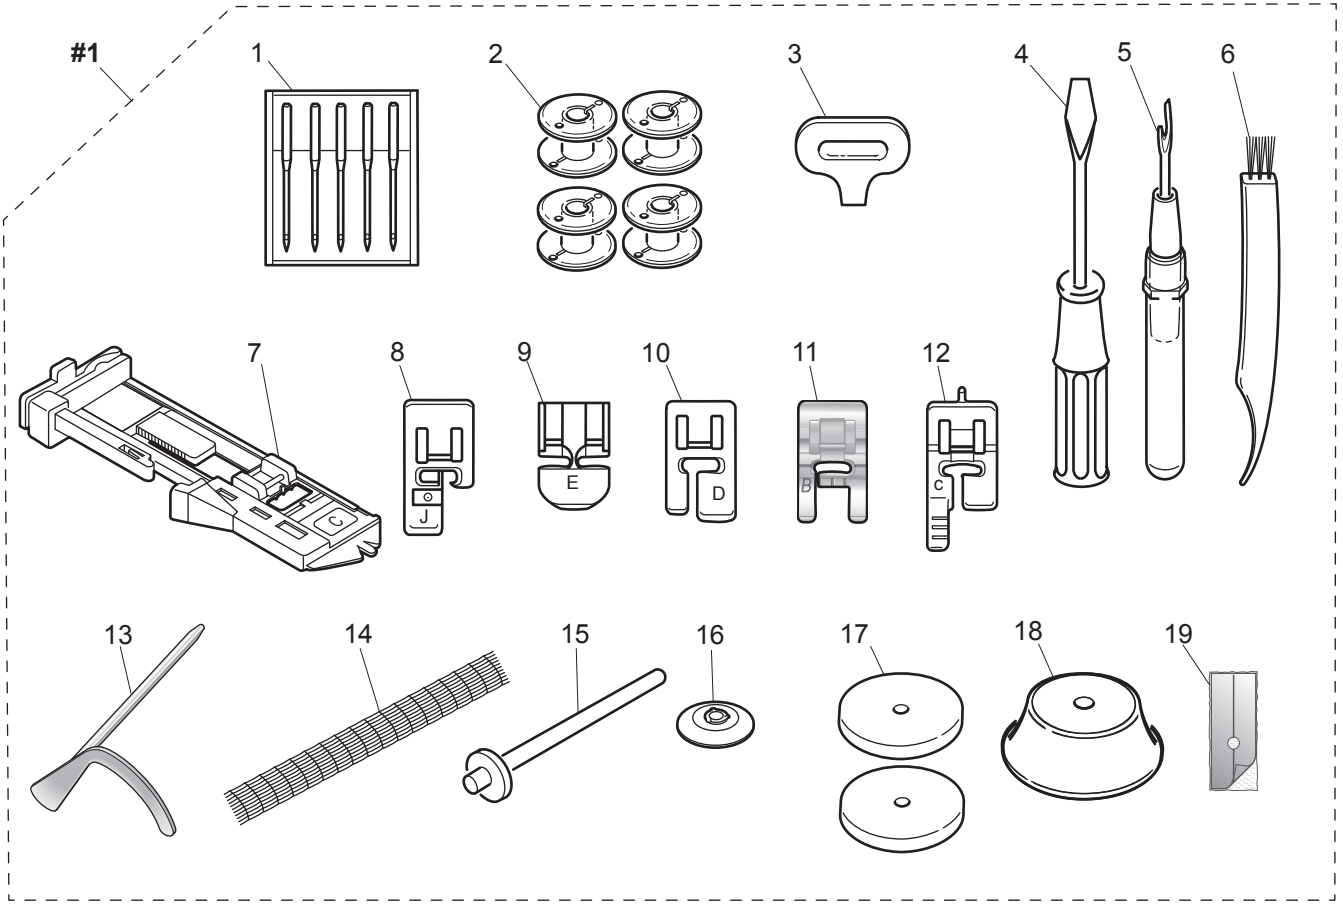

Available parts

No.	Part No.	Description
#1	68003079	Accessory Kit
1	620098796	Needle Set
2	68001389	Bobbin
3	68001808	Screw Driver for Needle Plate
4	68001823	Screw Driver (Large)
5	68001822	Stitch Ripper
6	68001824	Brush
7	68003090	One Step Buttonhole Foot Unit
8	412380645	Overcasting Foot J
9	412801501	Zipper Foot E
10	412380445	Blind Stitch Foot D
11	413113646	Satin Stitch Foot B
12	412785345	Manual Buttonhole Foot C
13	68003092	Edge Guide
14	68001826	Spool Net
15	68001820	Spool Stand
16	68001821	Small Thread Cap
17	412610701	Felt Washer
18	68001559	Thread Cap
19	412827401	Glide Sole
22	68002966	Foot Controller
23	412157903	Power Cord 120V
23	412157801	Power Cord 220V (EU)
23	412158002	Power Cord (GB)

NOT Available