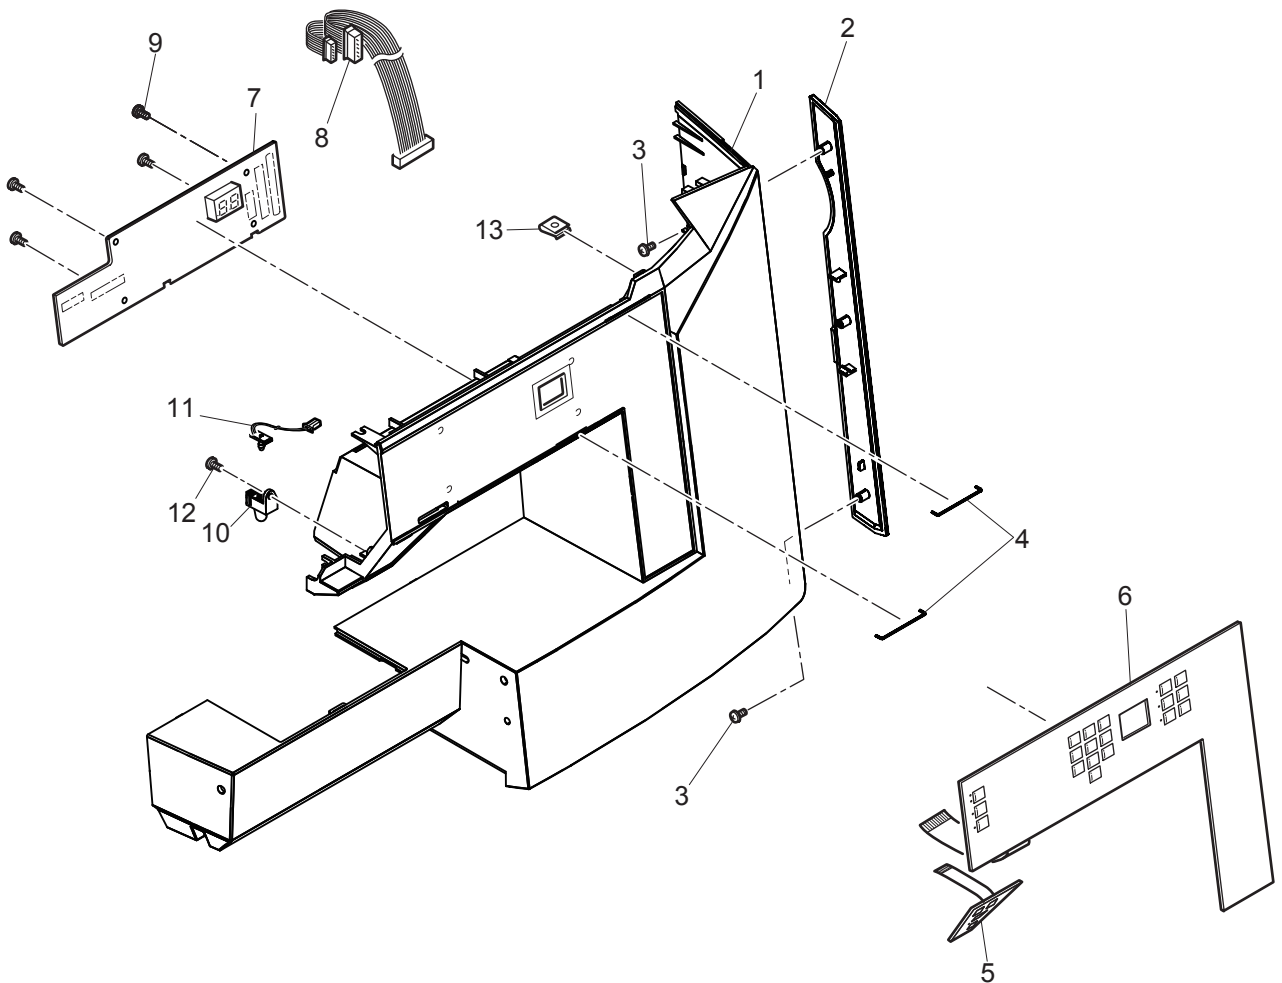

C

Available parts

<u>No.</u>	<u>Part No.</u>	<u>Description</u>
#1	68002944	Unit Cover Assy. Ver.2
#2	68003072	Thread Tension Cover Assy.
4	68002945	Needle Bar Bobbin Winder Thread Guide Wire
5	68003073	Membrane Switch (Main)
6	68003074	Membrane Switch (L.C.D)
7	68003075	Function Circuit Board Assy.
8	68003076	Harnes
10	68001575	LED Light Cover (A)
11	68001576	LED Board Assy.(A)
18	68002950	Thread Guide
19	68001545	Spool Pin
24	412423701	Thread Cutter

NOT Available

1	68013565	Front Cover
2	68013566	Front Cover Panel
3	68001207	Set Screw PT M3*6
9	68001207	Set Screw PT M3*6
12	68001207	Set Screw PT M3*6
13	68001579	Speed Nut
14	68013567	Unit Cover
15	68013783	Thread Guide Assy. Ver.2
16	68002533	Nut. Ver2
17	68001544	Adjustable Lock Nut
20	68001546	Spool Pin Support Spring
21	68001547	Set Screw PT M3*5
22	68013569	Thread Guide Wire
23	68001554	Bobbin Winder Thread Cutter Cover
25	68013570	Needle Bar Bobbin Winder Thread Guide
26	68001551	Bobbin Winder Stop
27	68001553	Set Screw M3*8
28	68002533	Nut
29	68002628	Thread Spool Sticker
30	68001606	Set Screw M3*5
31	68001775	Set Screw M4*10
32	68013571	Thread Tension Cover
33	68001720	Brush
34	68001606	Set Screw M3*5