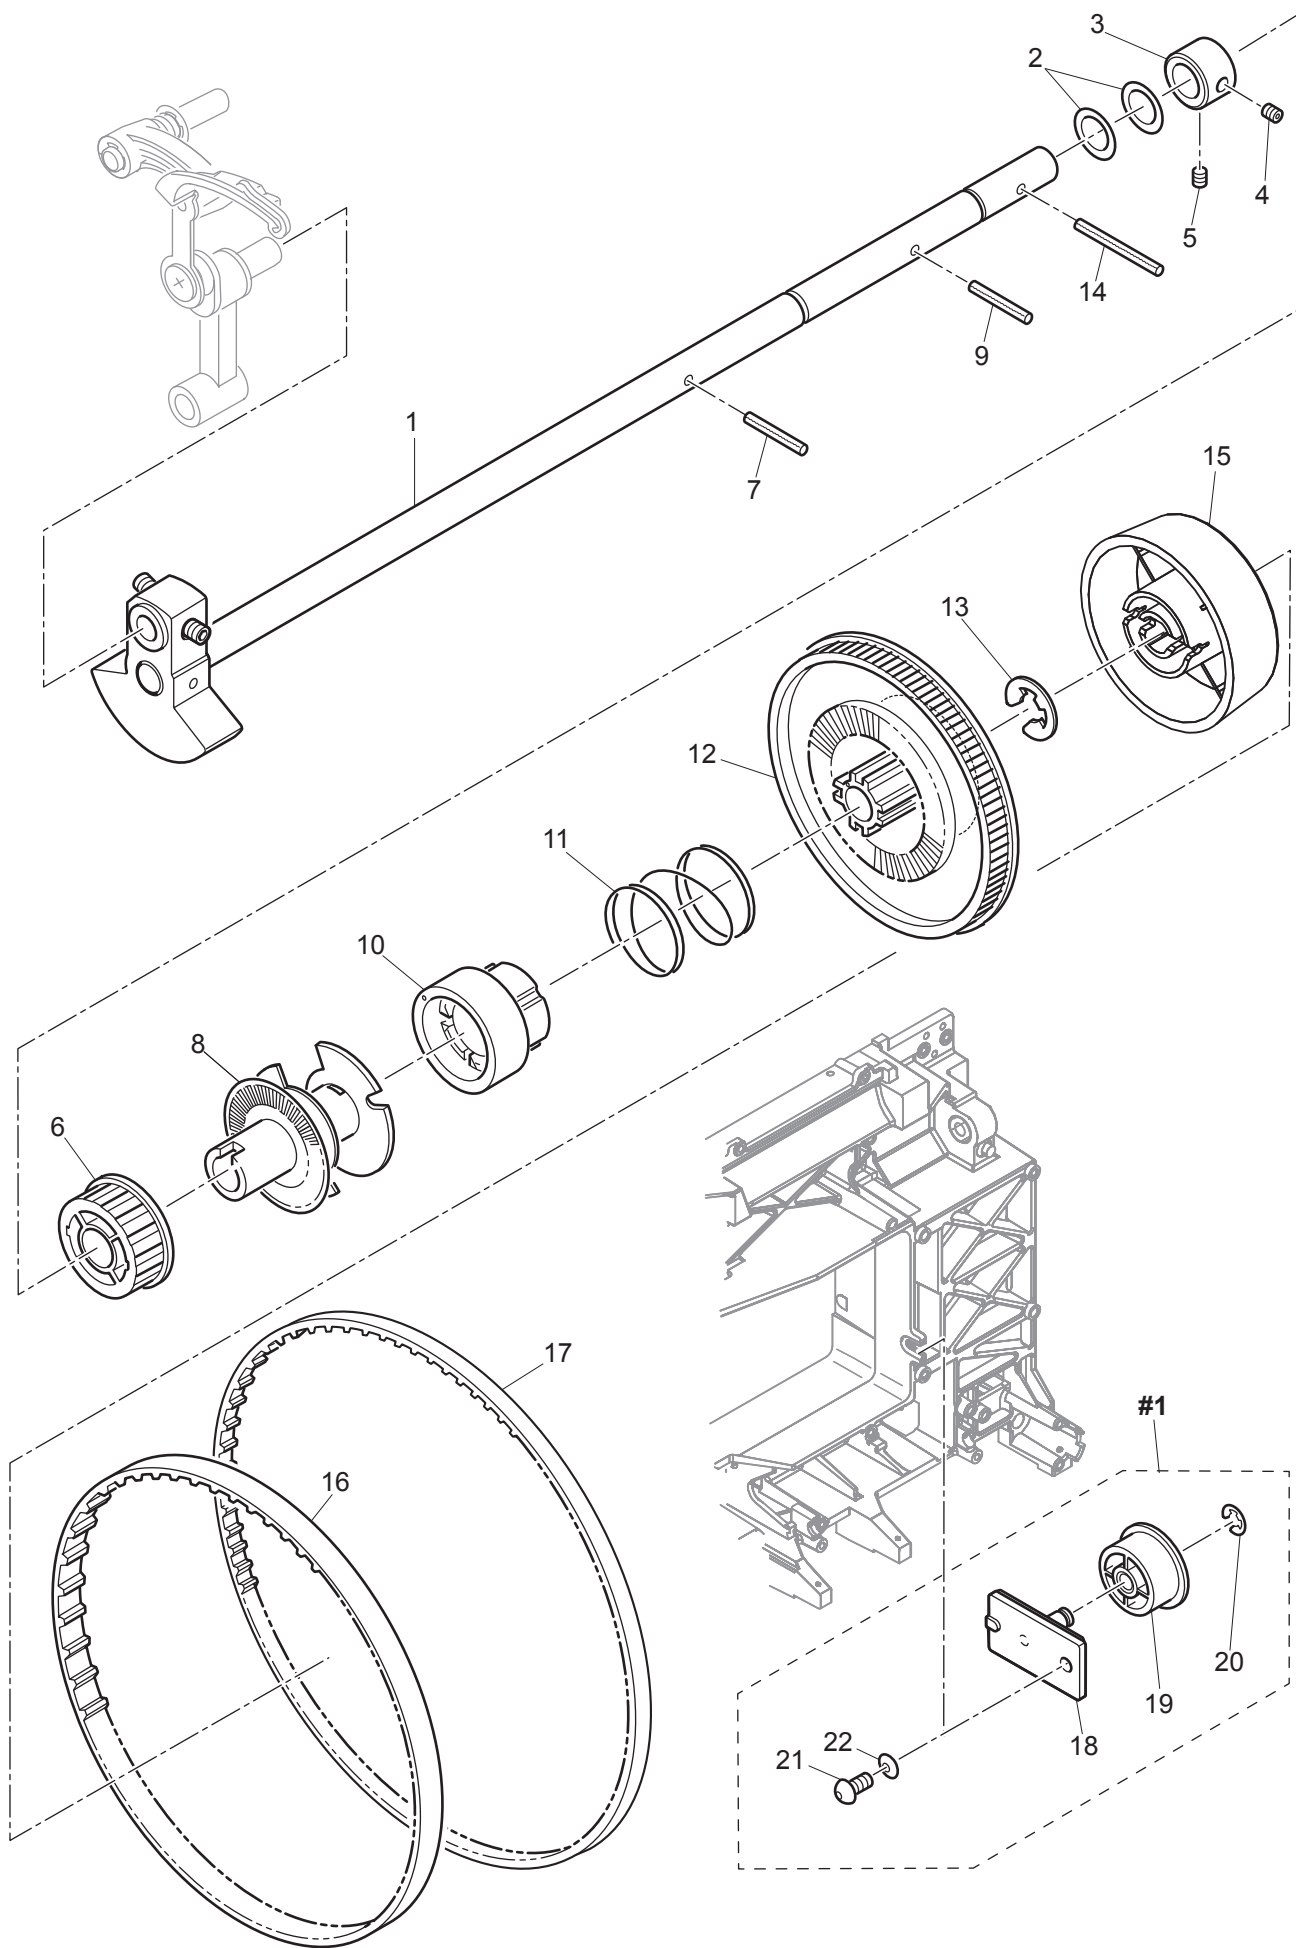

F

Available parts

<u>No.</u>	<u>Part No.</u>	<u>Description</u>
#1	68001341	Belt Tension Assy. Ver.2
1	68002605	Upper Shaft Assy.
6	68001199	Upper Shaft Timing Pulley
8	68001234	STS Slit
9	68001326	Spring Pin
10	68001328	Clutch Change Collar
11	68001331	Clutch Change Spring
12	68001333	Belt Wheel
13	270 HP30045	Snap Ring
14	416400501	Spring Pin
15	68002956	Hand Wheel
16	416400301	Timing Belt (Upper Shaft)
17	68001340	Timing Belt (Motor)

NOT Available

2	68000148	Polyslider
3	68000151	Upper Shaft Collar
4	68000153	Set Screw M4*4
5	68001681	Set Screw M4*4
7	416400401	Spring Pin
18	68001342	Belt Tension Bracket Assy.
19	68001344	Tension Pulley
20	416402801	Snap Ring
21	68002633	Set Screw M4*6
22	68002631	Spring Washer