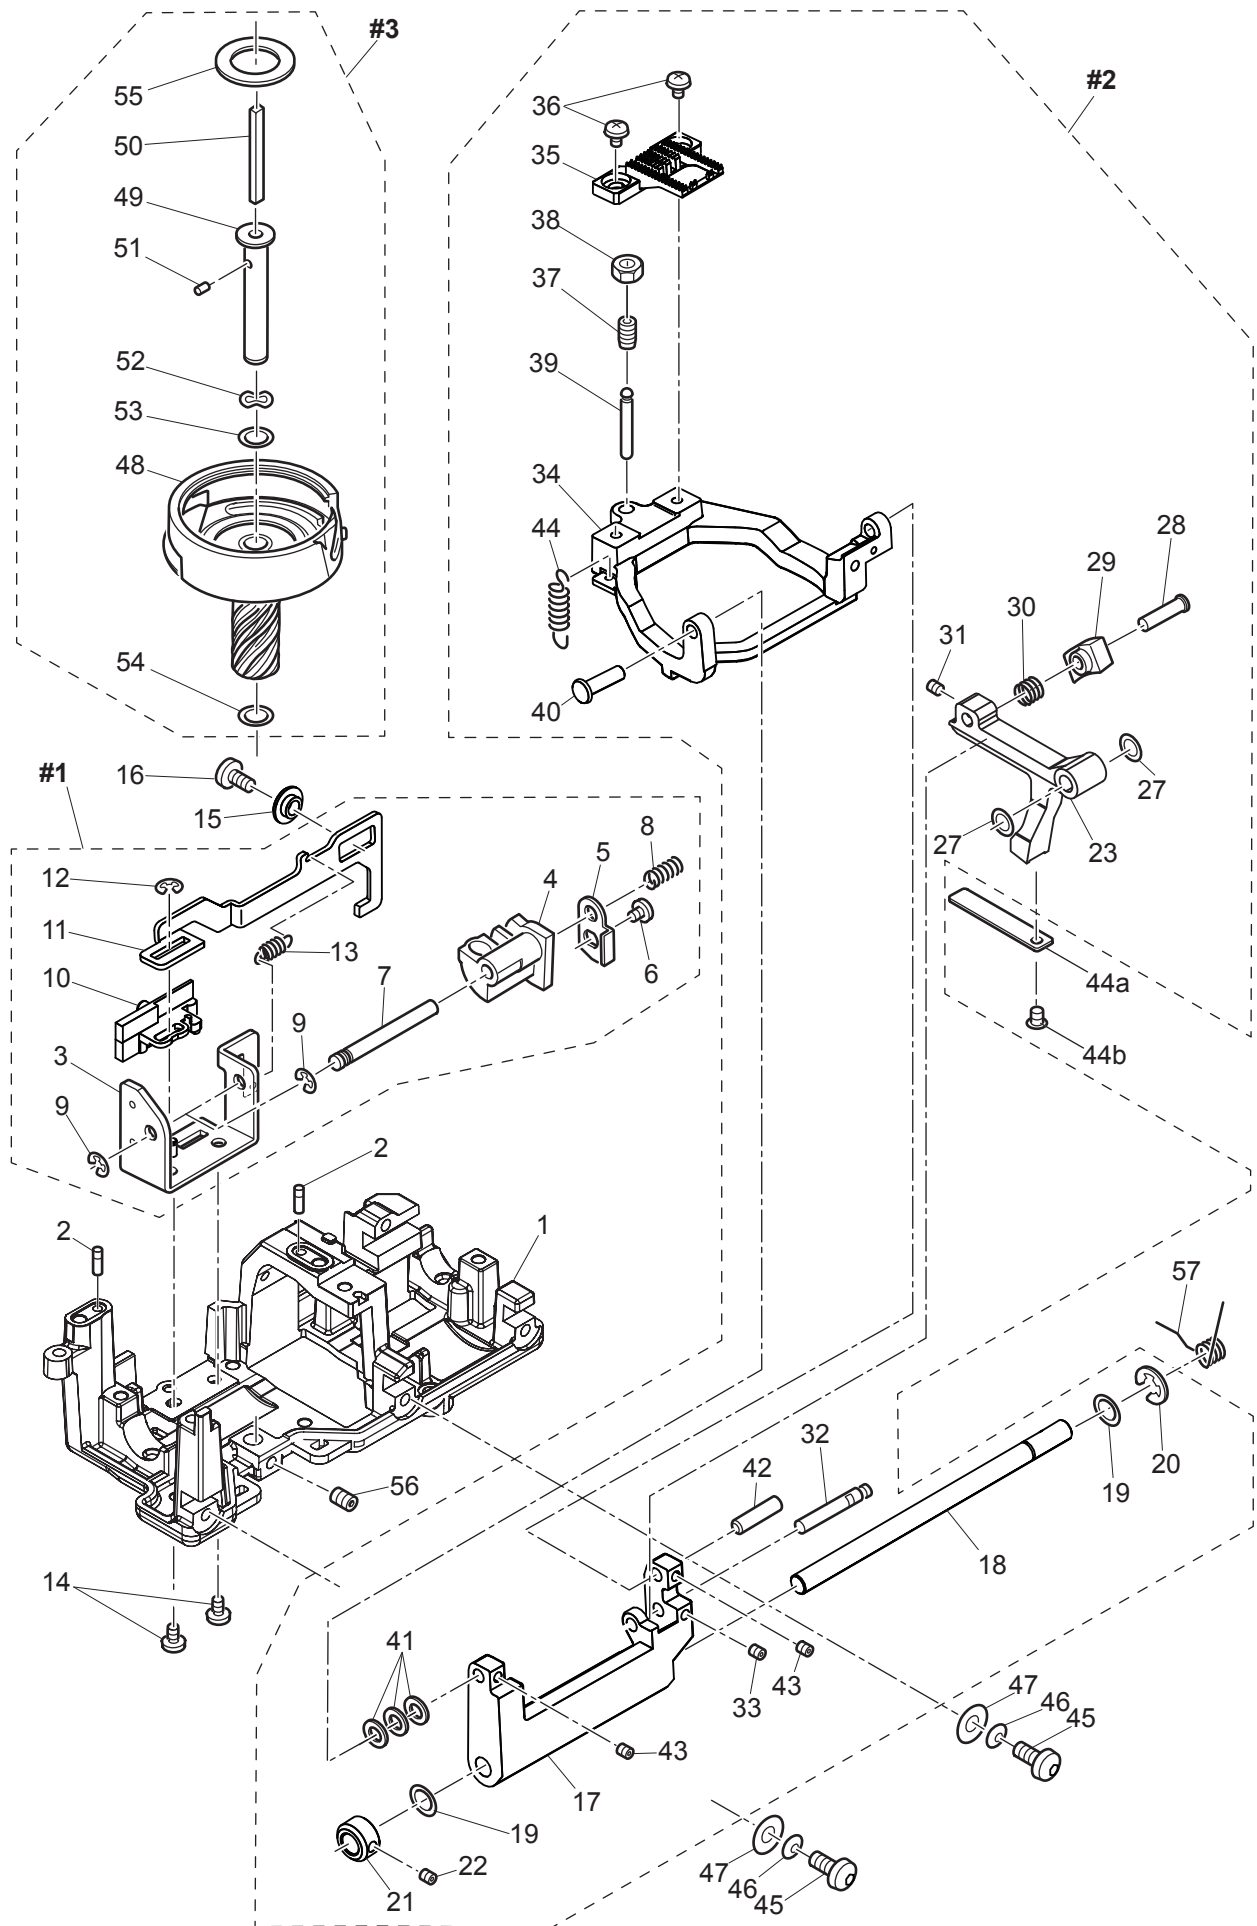

H1

Available parts

<u>No.</u>	<u>Part No.</u>	<u>Description</u>
#1	68001452	Feed Rocking Assy.
#2	68002959	Feed Assy.
#3	68001467	Hook Race Unit

NOT Available

H2

Available parts

No.	Part No.	Description
#1	68001452	Feed Rocking Assy.
#2	68013508	Feed Assy. Ver.2
#3	68001467	Hook Race Unit
37	416401301	Set Screw
48	270 HP30113	Hook Race Assy.