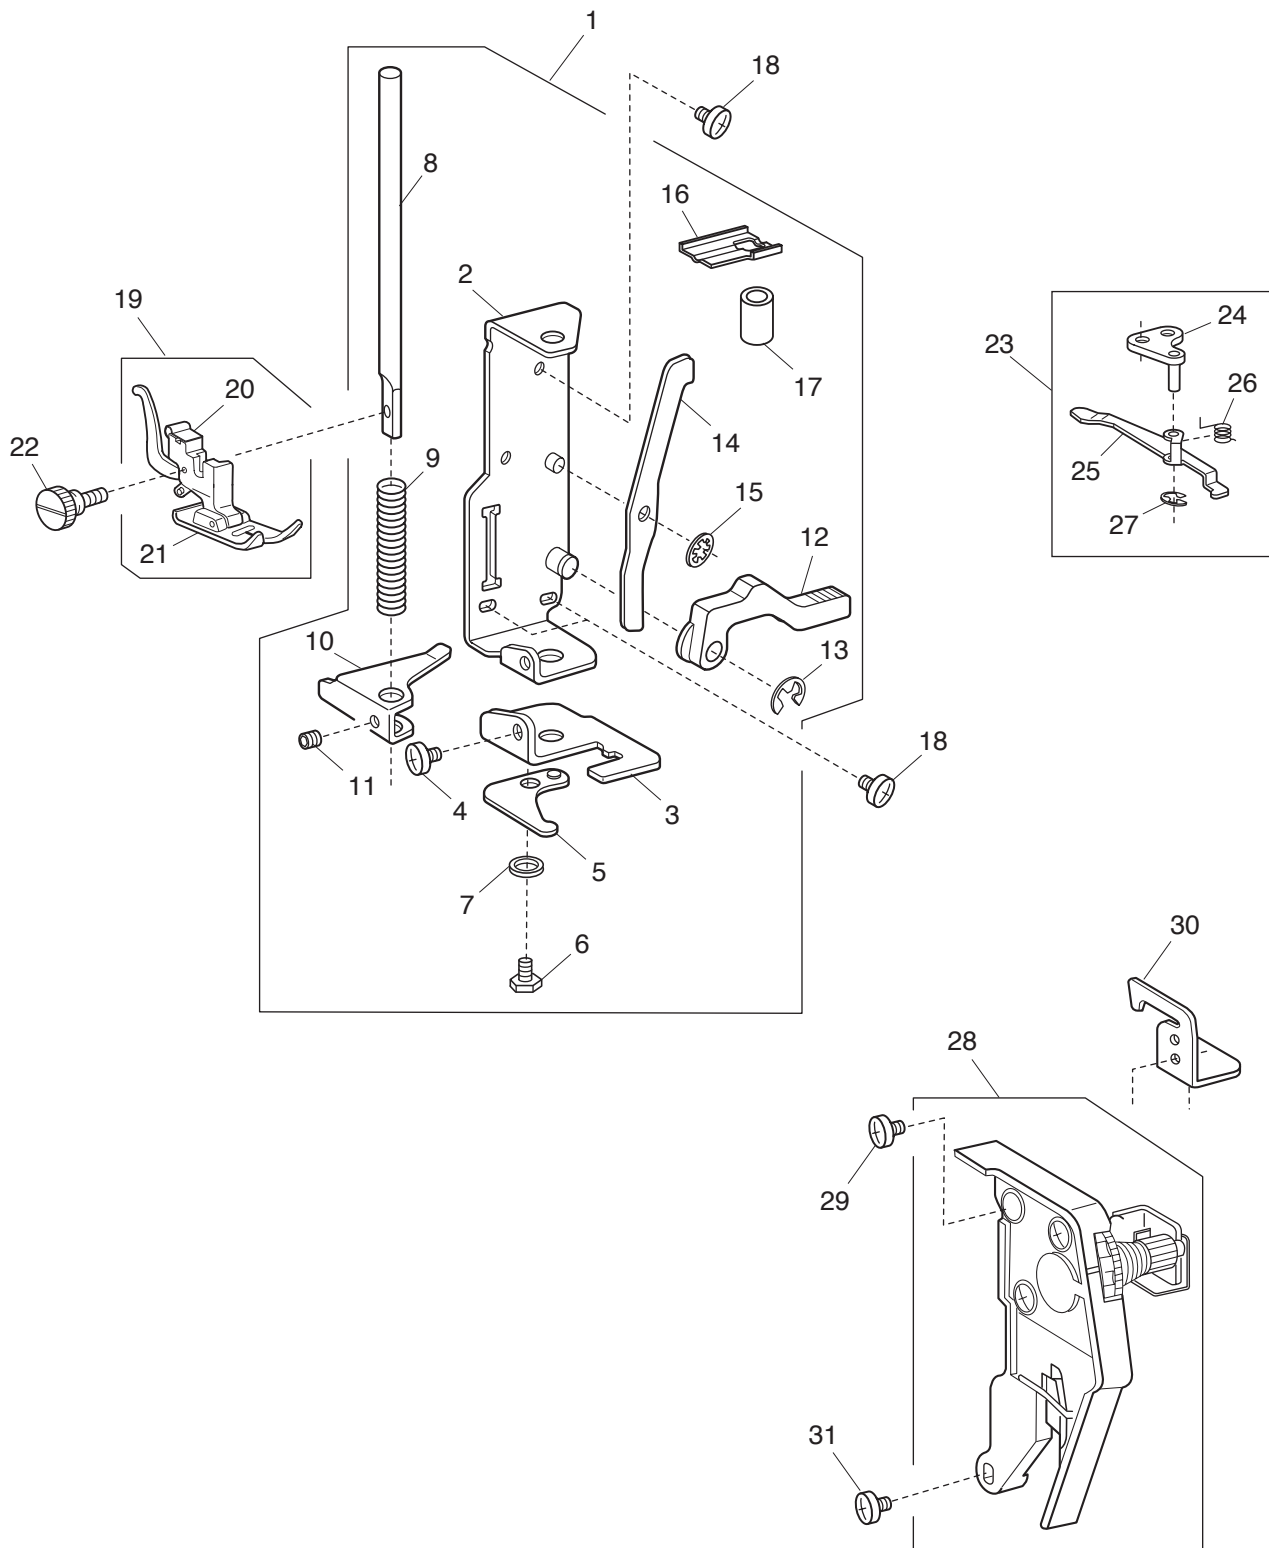

PARTS LIST

PARTS LIST

KEY NO.	PARTS NO.	DESCRIPTION
1	301604208	Presser bar base plate (unit)
2	735221008	Presser bar base plate
3	735222009	Needle drop adjusting plate
4	000101404	Setscrew 4x6
5	735025000	Needle bar supporter stopper
6	000138307	Bolt 4x8
7	000070506	Washer
8	303017101	Presser bar
9	301020008	Presser bar spring
10	735028003	Presser bar bracket
11	000111500	Hexagonal socket screw 4x8
12	735029004	Presser foot lifter
13	000001609	Snap ring E-5
14	735030008	Tension release lever
15	000013903	Snap ring CS-5
16	301018003	Presser bar regulating plate
17	301019004	Presser bar bushing
18	000081005	Setscrew 4x8
19	301612106	Presser foot (unit)
20	611510103	Presser foot holder (unit)
21	301505002	Zigzag foot (unit)
22	647112009	Thumb screw
23	741604008	Tension release arm (unit)
24	739017001	Tension release arm base
25	741008006	Tension release arm
26	739019003	Tension release spring
27	000002105	Snap ring E-3
28	741503006	Tension assembly (unit)
29	000103808	Setscrew 3x5
30	739016000	Top cover thread guide
31	000101703	Setscrew 4x12