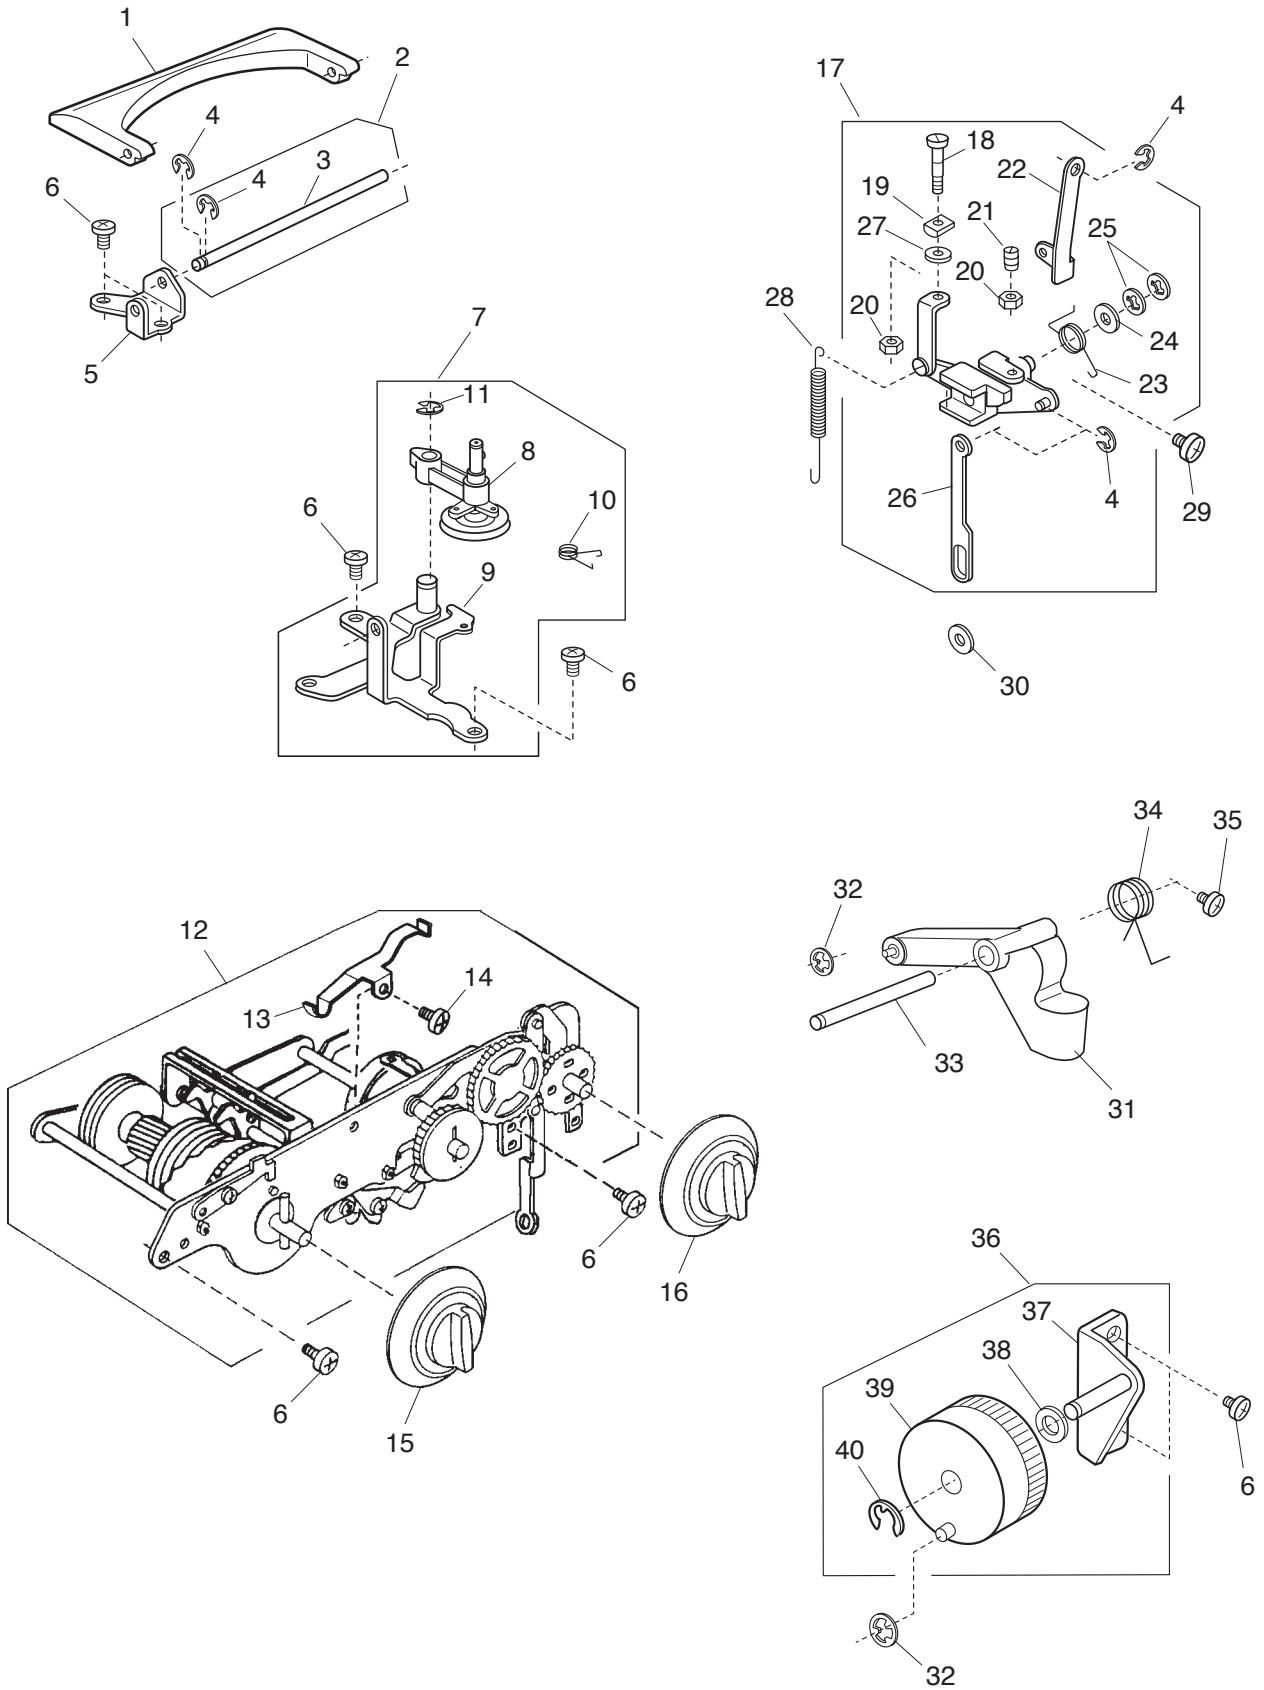

PARTS LIST

PARTS LIST

KEY NO.	PARTS NO.	DESCRIPTION
1	741009007	Handle
2	740624001	Carrying handle set pin (unit)
3	740011009	Handle shaft
4	000002105	Snap ring E-3
5	740010008	Handle supporter
6	000081005	Setscrew 4x8
7	740602209	Bobbin winder supporter (unit)
8	735501005	Bobbin winder arm (unit)
9	740003101	Bobbin winder base plate
10	740042009	Bobbin winder arm spring
11	000002806	Snap ring E-6
12	741626006	Zigzag mechanism (unit)
13	737011009	Index spring
14	000103808	Setscrew 3x5
15	741021005	Pattern selector dial
16	741022006	Stitch length dial
17	736604105	Feed regulator (unit)
18	735074004	SS adjusting screw
19	735076006	SS rod block
20	000160102	Adjustable lock nut 4
21	648010009	Setscrew
22	739020007	Feed regulating rod
23	735077007	Feed regulating body spring
24	735073003	Plain washer
25	000013800	Snap ring CS-6
26	745052007	Reverse link
27	000071013	Washer 4
28	740125001	Feed regulator spring
29	000172602	Setscrew 5x8
30	000070609	Washer
31	741067003	R button
32	000014007	Snap ring CS-4
33	736015000	R button shaft
34	739063002	R button spring
35	000101301	Setscrew 5x10
36	741624129	Stitch width control (unit)
37	741073002	Stitch width set plate
38	000116206	Wave washer
39	741074405	Stitch width control
40	000001609	Snap ring E-5