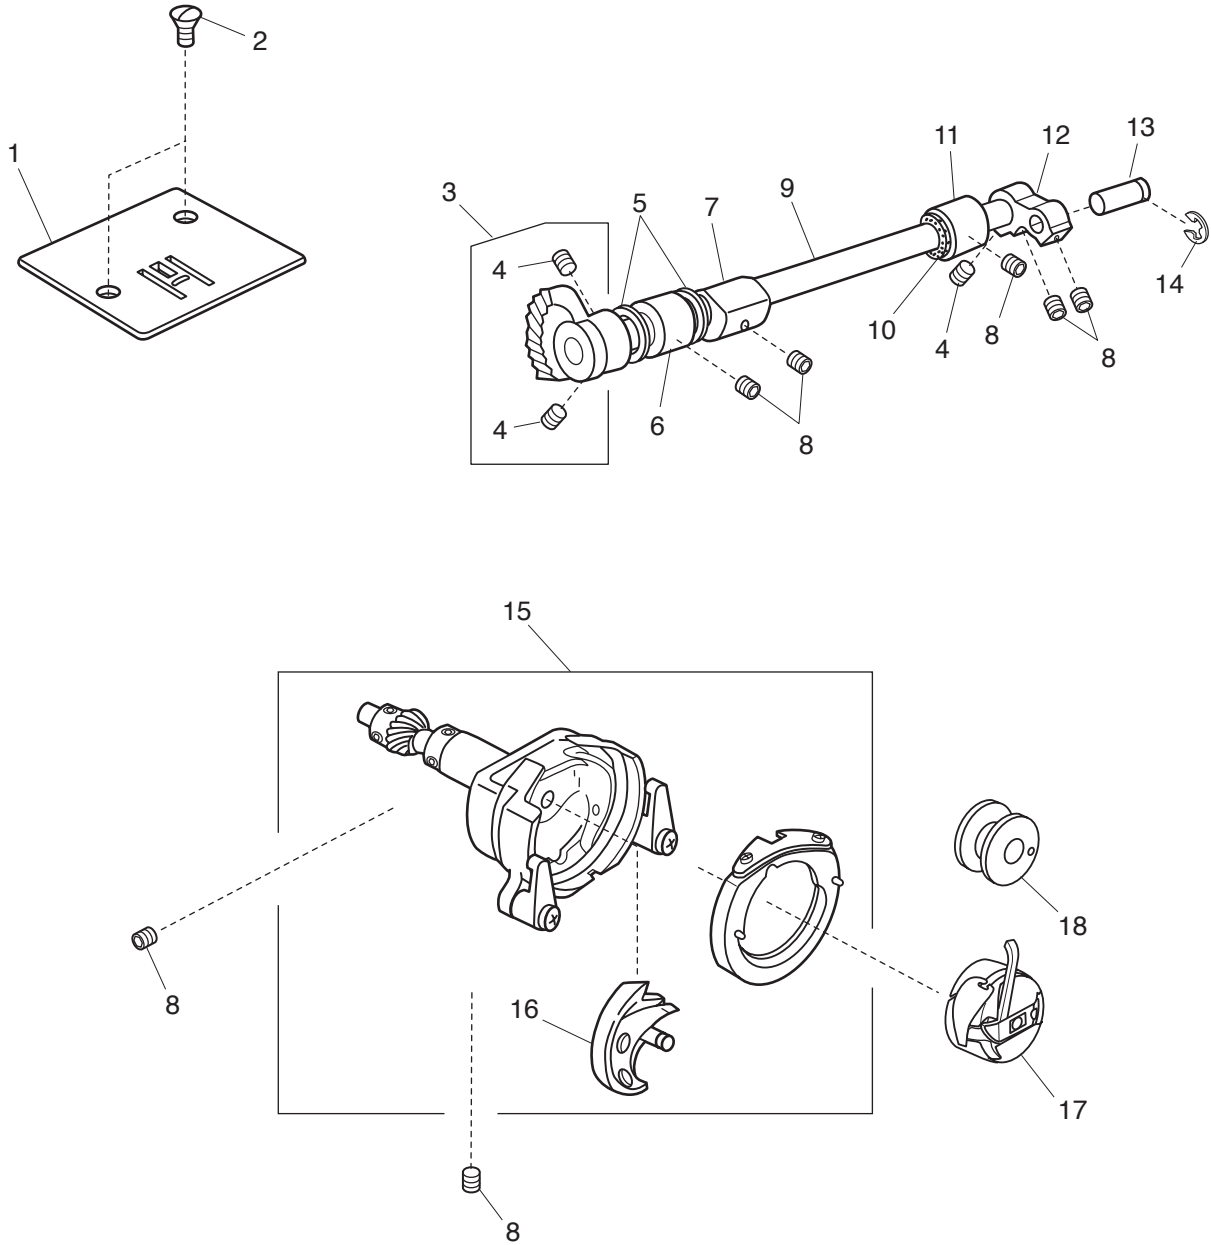

PARTS LIST

PARTS LIST

KEY NO.	PARTS NO.	DESCRIPTION
1	744004001	Needle plate
2	681009101	Setscrew
3	735950003	Lower shaft gear (unit)
4	000110107	Hexagonal socket screw 5x5 WP
5	000036201	Washer 8-0.5
6	735233003	Bushing
7	735061101	Feed lifting cam
8	000111304	Hexagonal socket screw 5x5
9	735236006	Lower shaft
10	822070003	Felt
11	735234004	Bushing
12	639036003	Lower shaft crank arm
13	639037004	Pin
14	000001609	Snap ring E-5
15	735610101	Shuttle race body (unit)
16	532096007	Shuttle hook
17	647515006	Bobbin case (unit)
18	102261000	Bobbin