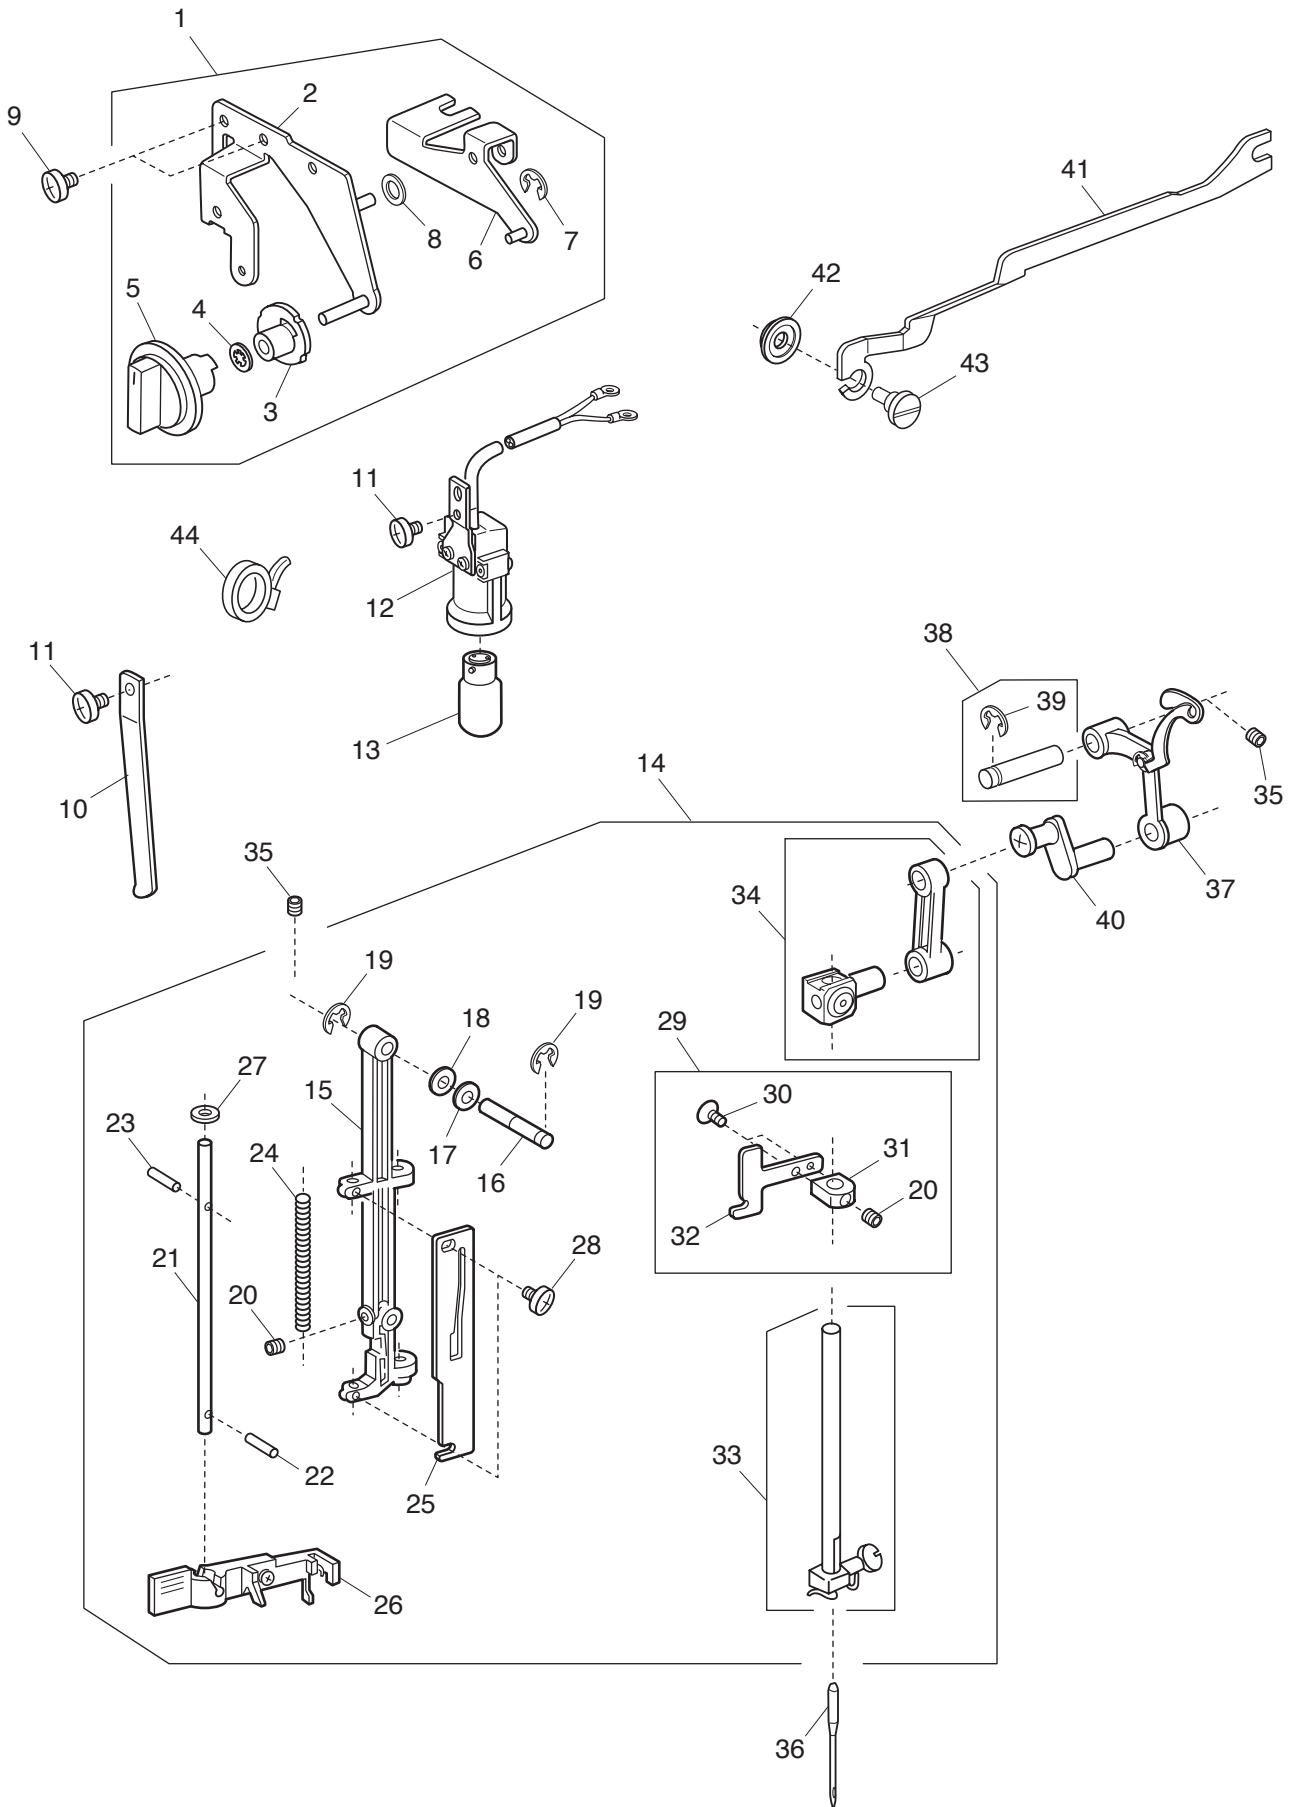

PARTS LIST

PARTS LIST

KEY NO.	PARTS NO.	DESCRIPTION
1	747611109	Face cover set plate (unit)
2	301008206	Face cover set plate
3	301021009	Presser adjusting plate
4	000013800	Snap ring CS-6
5	741065001	Foot presser dial
6	747018007	Foot presser adjusting arm
7	000001609	Snap ring E-5
8	000072601	Washer
9	000081005	Setscrew 4x8
10	730024004	Needle bar supporter spring
11	000101404	Setscrew 4x6
12	743634003	Lamp socket (unit) 240V
13	000009009	Lamp 240V 15W
14	301611105	Needle bar supporter (unit)
15	301032106	Needle bar supporter
16	730022002	Needle bar supporter pin
17	673022002	Wave washer
18	000070609	Plain washer
19	000002507	Snap ring E-4
20	000111902	Hexagonal socket screw 3x4
21	301034005	Threader shaft
22	000003508	Knock pin
23	000122906	Guide pin
24	734094007	Threader shaft spring
25	735196003	Threader guide plate
26	639643009	Threader plate (unit)
27	734107004	Washer
28	000101105	Setscrew 3x4
29	735628009	Threader set plate (unit)
30	000097602	Setscrew 2x4
31	734102009	Threader base plate
32	735197004	Threader set plate
33	730503116	Needle bar (unit)
34	680504005	Needle bar connecting stud (unit)
35	000111304	Hexagonal socket screw 5x5
36	102408089	Needle HA1-14
37	625506109	Thread take-up lever (unit)
38	731511006	Thread take-up lever pin (unit)
39	000002806	Snap ring E-6
40	735504008	Needle bar crank pin (unit)
41	735119002	Zigzag rod
42	748021006	Zigzag rod plain washer
43	678084007	Eccentric pin
44	000053709	Cord tie band

Codici per versione
con LED

LED	
#	PART
508143005	led holder
508515105	led
741078007	led set plate
103808	screw 3x5