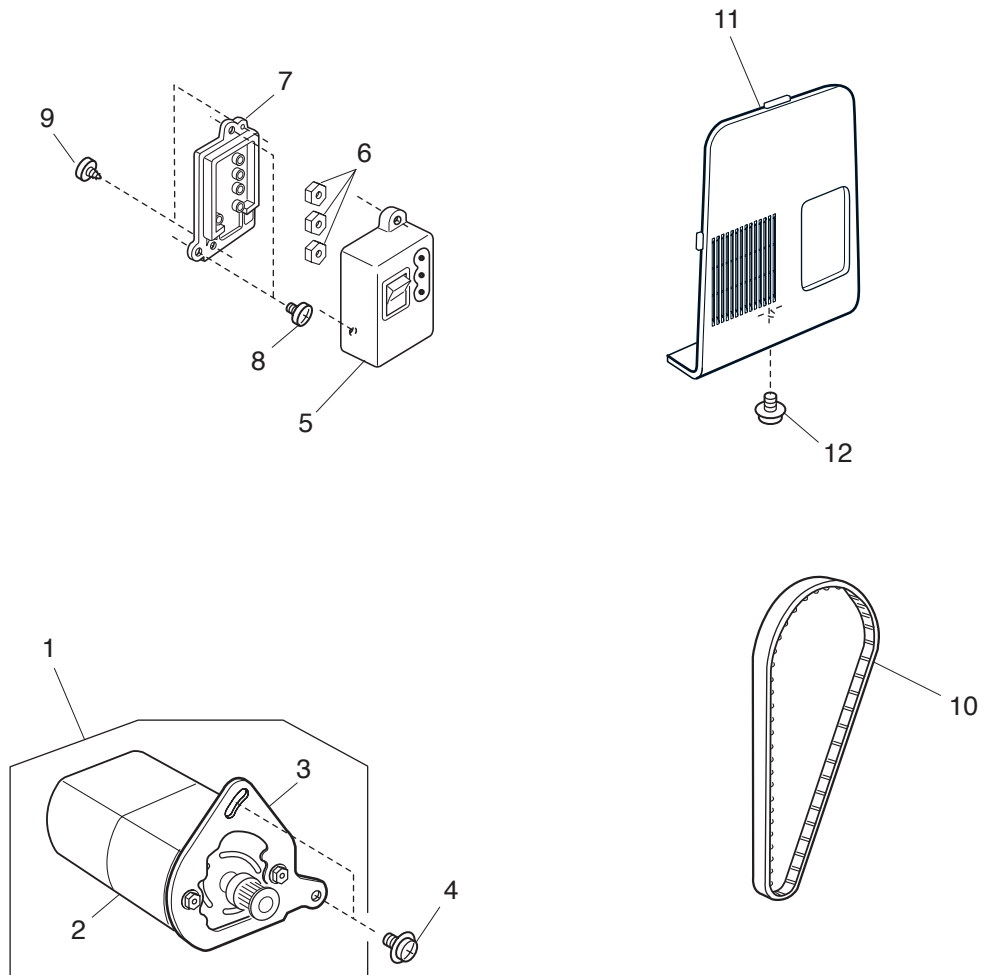

PARTS LIST

PARTS LIST

KEY NO.	PARTS NO.	DESCRIPTION
1	743611004	Motor (unit)
2	024070108	Motor assy
3	743025005	Motor set plate
4	000201209	Setscrew 5x12
5	739503308	Machine socket (unit)
6	000060802	Nut
7	739037007	Machine socket cover
8	000103509	Setscrew 4x10
9	000107802	Setscrew 3x10 (B)
10	650166019	Motor timing belt
11	741029003	Belt cover
12	000115205	Setscrew TP 4x6

PREFISSO "J"