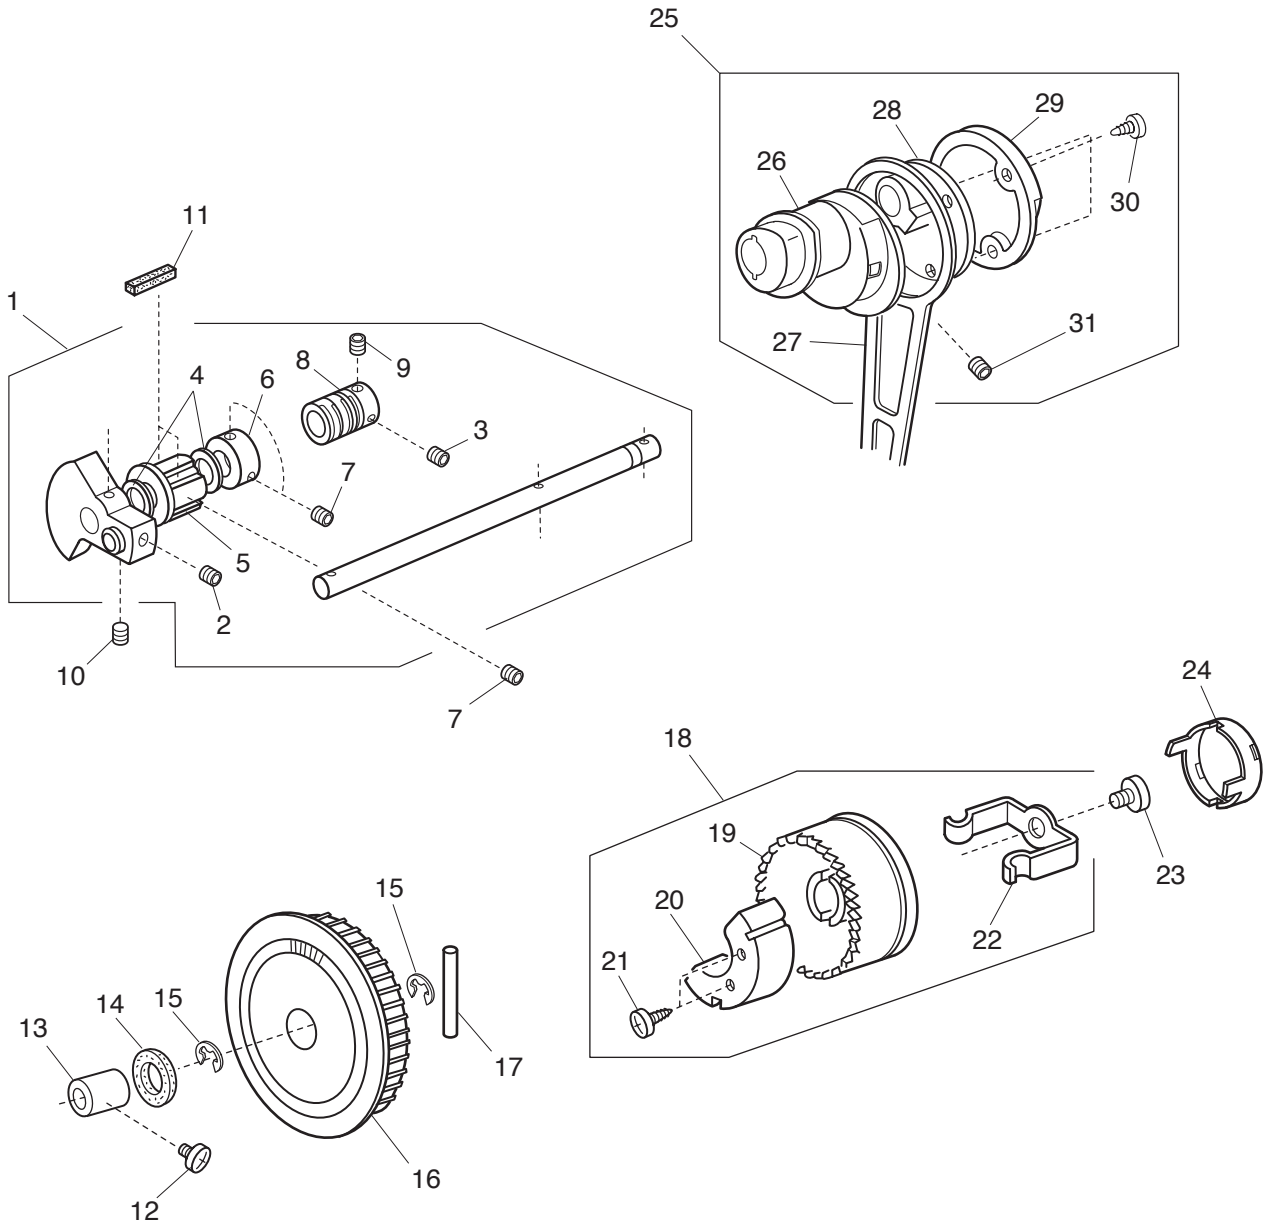

PARTS LIST

PARTS LIST

KEY NO.	PARTS NO.	DESCRIPTION
1	304607004	Upper shaft (unit)
2	102073003	Setscrew
3	000112501	Hexagonal socket screw 4x4
4	000036717	Thrust washer
5	732025001	Upper shaft front bushing
6	639095000	Ring
7	000111304	Hexagonal socket screw 5x5
8	749011109	Worm
9	000111201	Hexagonal socket screw 4x4
10	761052007	Setscrew
11	731312005	Felt
12	000172602	Setscrew 5x8
13	732003003	Upper shaft rear bushing
14	743029009	Felt
15	000030205	Snap ring E-8
16	743019006	Belt wheel
17	000023803	Spring pin
18	743630009	Handwheel (unit)
19	639097024	Handwheel
20	743030003	Balance weight
21	000121400	Setscrew 3x14 (B)
22	639113016	Clutch spring
23	000081005	Setscrew 4x8
24	650070509	Clutch cap
25	304609006	Crank rod (unit)
26	304042005	Feed cam
27	743011008	Crank rod
28	304044007	Crank cam
29	304043006	Crank cam plate
30	000161309	Setscrew 3x12 (B)
31	000110107	Hexagonal socket screw 5x5