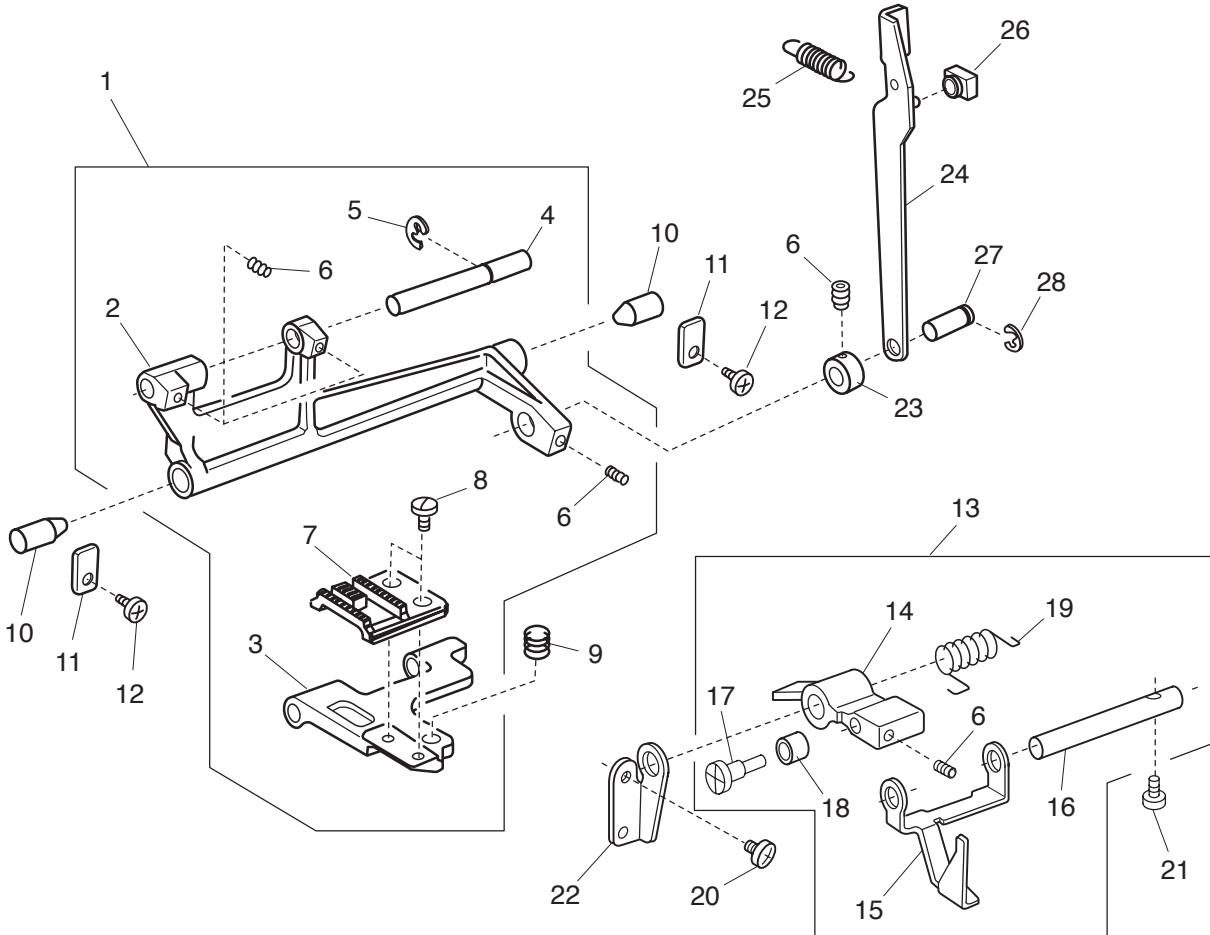

PARTS LIST

PARTS LIST

KEY NO.	PARTS NO.	DESCRIPTION
1	735612000	Feed rock shaft (unit)
2	735078008	Feed rock shaft
3	735079009	Feed bar
4	735080003	Feed bar shaft
5	000002507	Snap ring E-4
6	000111201	Hexagonal socket screw 4x4
7	735081004	Feed dog
8	735082005	Setscrew
9	735083006	Feed bar spring
10	735084007	Feed rock shaft center
11	735085008	Feed rock shaft center plate
12	000101404	Setscrew 4x6
13	301609007	Feed lifting arm (unit)
14	301027005	Feed lifting arm
15	740013001	Drop feed selecting plate
16	735090006	Feed lifting shaft
17	735087000	Feed lifting pin
18	735088001	Feed lifting roller
19	730061003	Feed lifting spring
20	000081119	Setscrew 4x6
21	000101703	Setscrew 4x12
22	739022009	Feed lifting shaft holder
23	735276008	Ring
24	743012009	Feed rod
25	743013000	Feed rod spring
26	102141003	Feed regulator slide block
27	735071104	Feed rock shaft connecting pin
28	000002806	Snap ring E-6