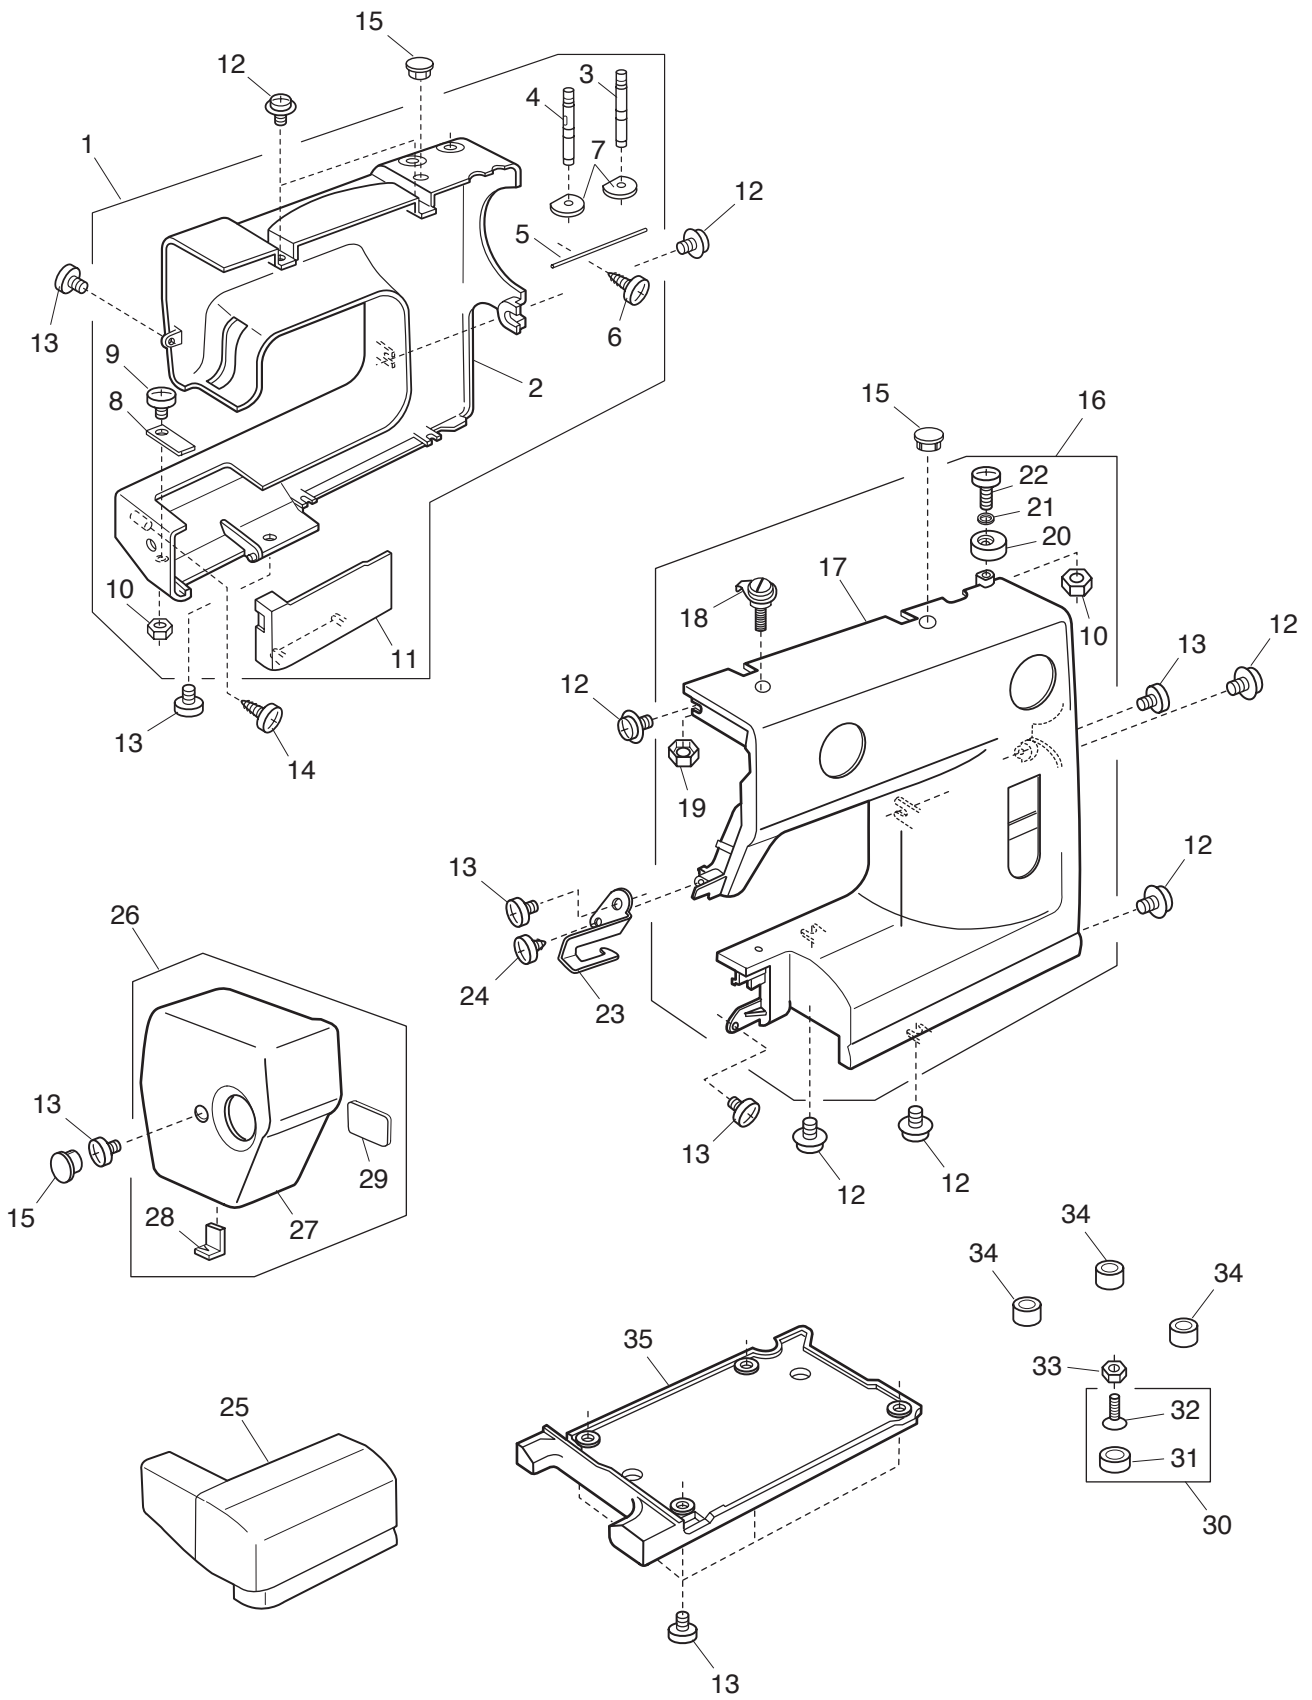

# PARTS LIST

KEY NO.	PARTS NO.	DESCRIPTION
1	741601577	Rear cover (unit)
2	741001571	Rear cover
3	652205006	Spool pin
4	652302004	Spool pin
5	736007009	Spool pin spring
6	000076317	Setscrew 3x10
7	735013005	Spool pin spring base
8	730006000	Spring
9	000101404	Setscrew 4x6
10	000061205	Nut 4-3-7
11	739004005	Bed cover plate
12	000115205	Setscrew TP 4x6
13	000081005	Setscrew 4x8
14	000121905	Tapping screw 4x12 (B)
15	653006101	Cap
16	741625016	Front cover (unit)
17	741076120	Front cover
18	730501011	Thread guide plate (unit)
19	000160102	Adjustable lock nut 4
20	735016307	Bobbin winder stopper
21	000071013	Washer
22	000103107	Setscrew 4x14
23	740022003	Thread guide plate
24	000107307	Tapping screw 3x8 (B)
25	741502005	Extension table (unit)
26	741620099	Face cover (unit)
27	741064251	Face cover
28	840602006	Thread cutter (unit)
29	827099003	Reflex sticker
30	735616200	Rubber base (unit)
31	735002001	Rubber base
32	000097901	Flat screw 5x18
33	000061319	Nut 5-1-8
34	739064003	Bed rubber base
35	739005006	Base plate