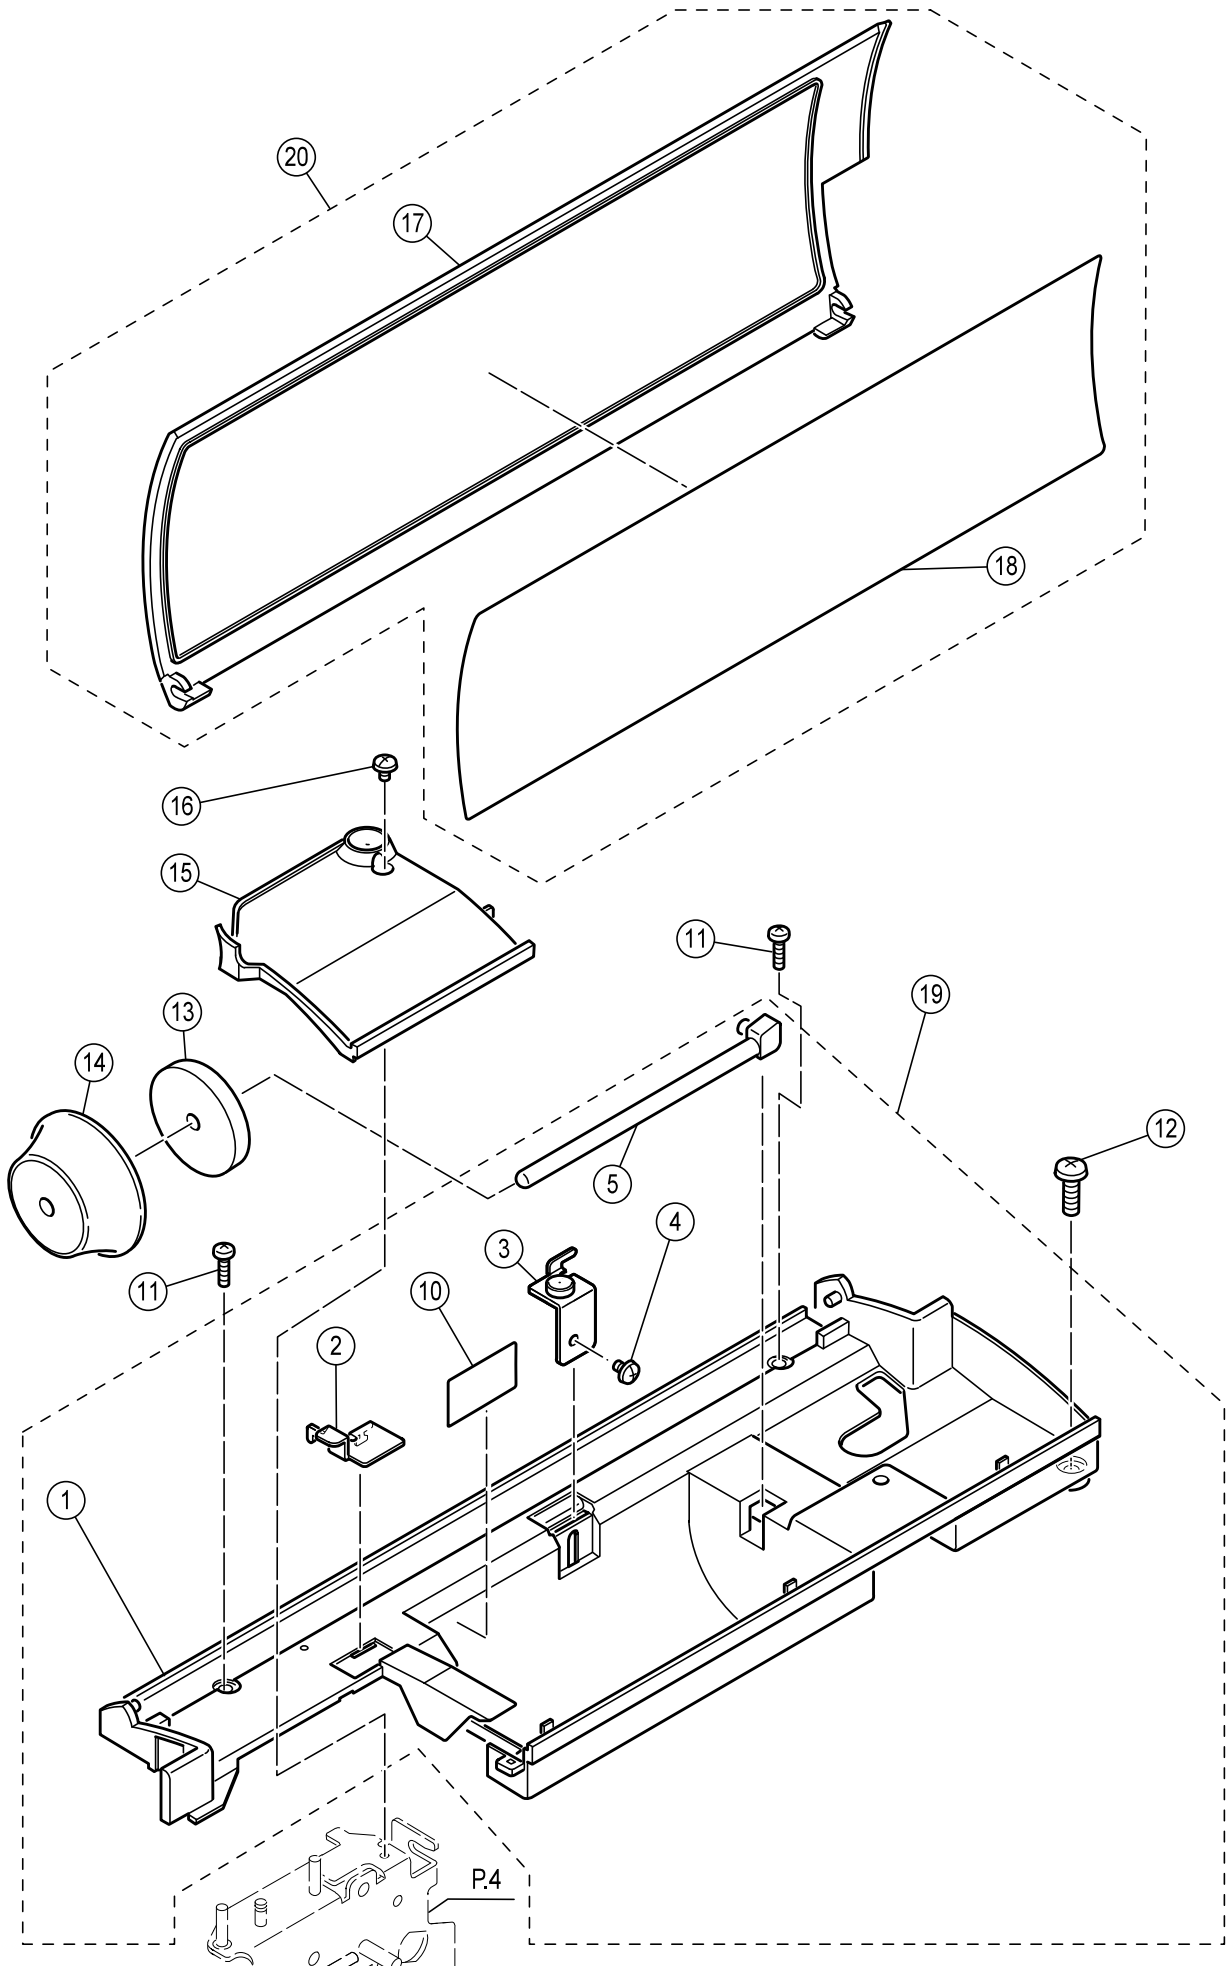

<u>Ref No</u>	<u>Part No</u>	<u>Part Name</u>
1	68015745	Unit Cover
2	68002911	Thread Guide
3	68015746	Thread Guide Assy.
4	270 HP31584	Set Screw
6		
7		
8		
9		
10	68002628	Thread Spool Sticker
11	270 HP11984	Set Screw
12	270 HP12785	Set Screw
13	270 HP31007	Felt Washer
14	68001559	Thread Cap
15	416399401	Thread Tension Cover
16	270 HP31584	Set Screw
17	68015748	Flap
18	68015752	Pattern Chart Label
19	68002916	Unit Cover Assy.(Incl.01-10)
20	416395501	Flap Assy.(Incl.17-18)