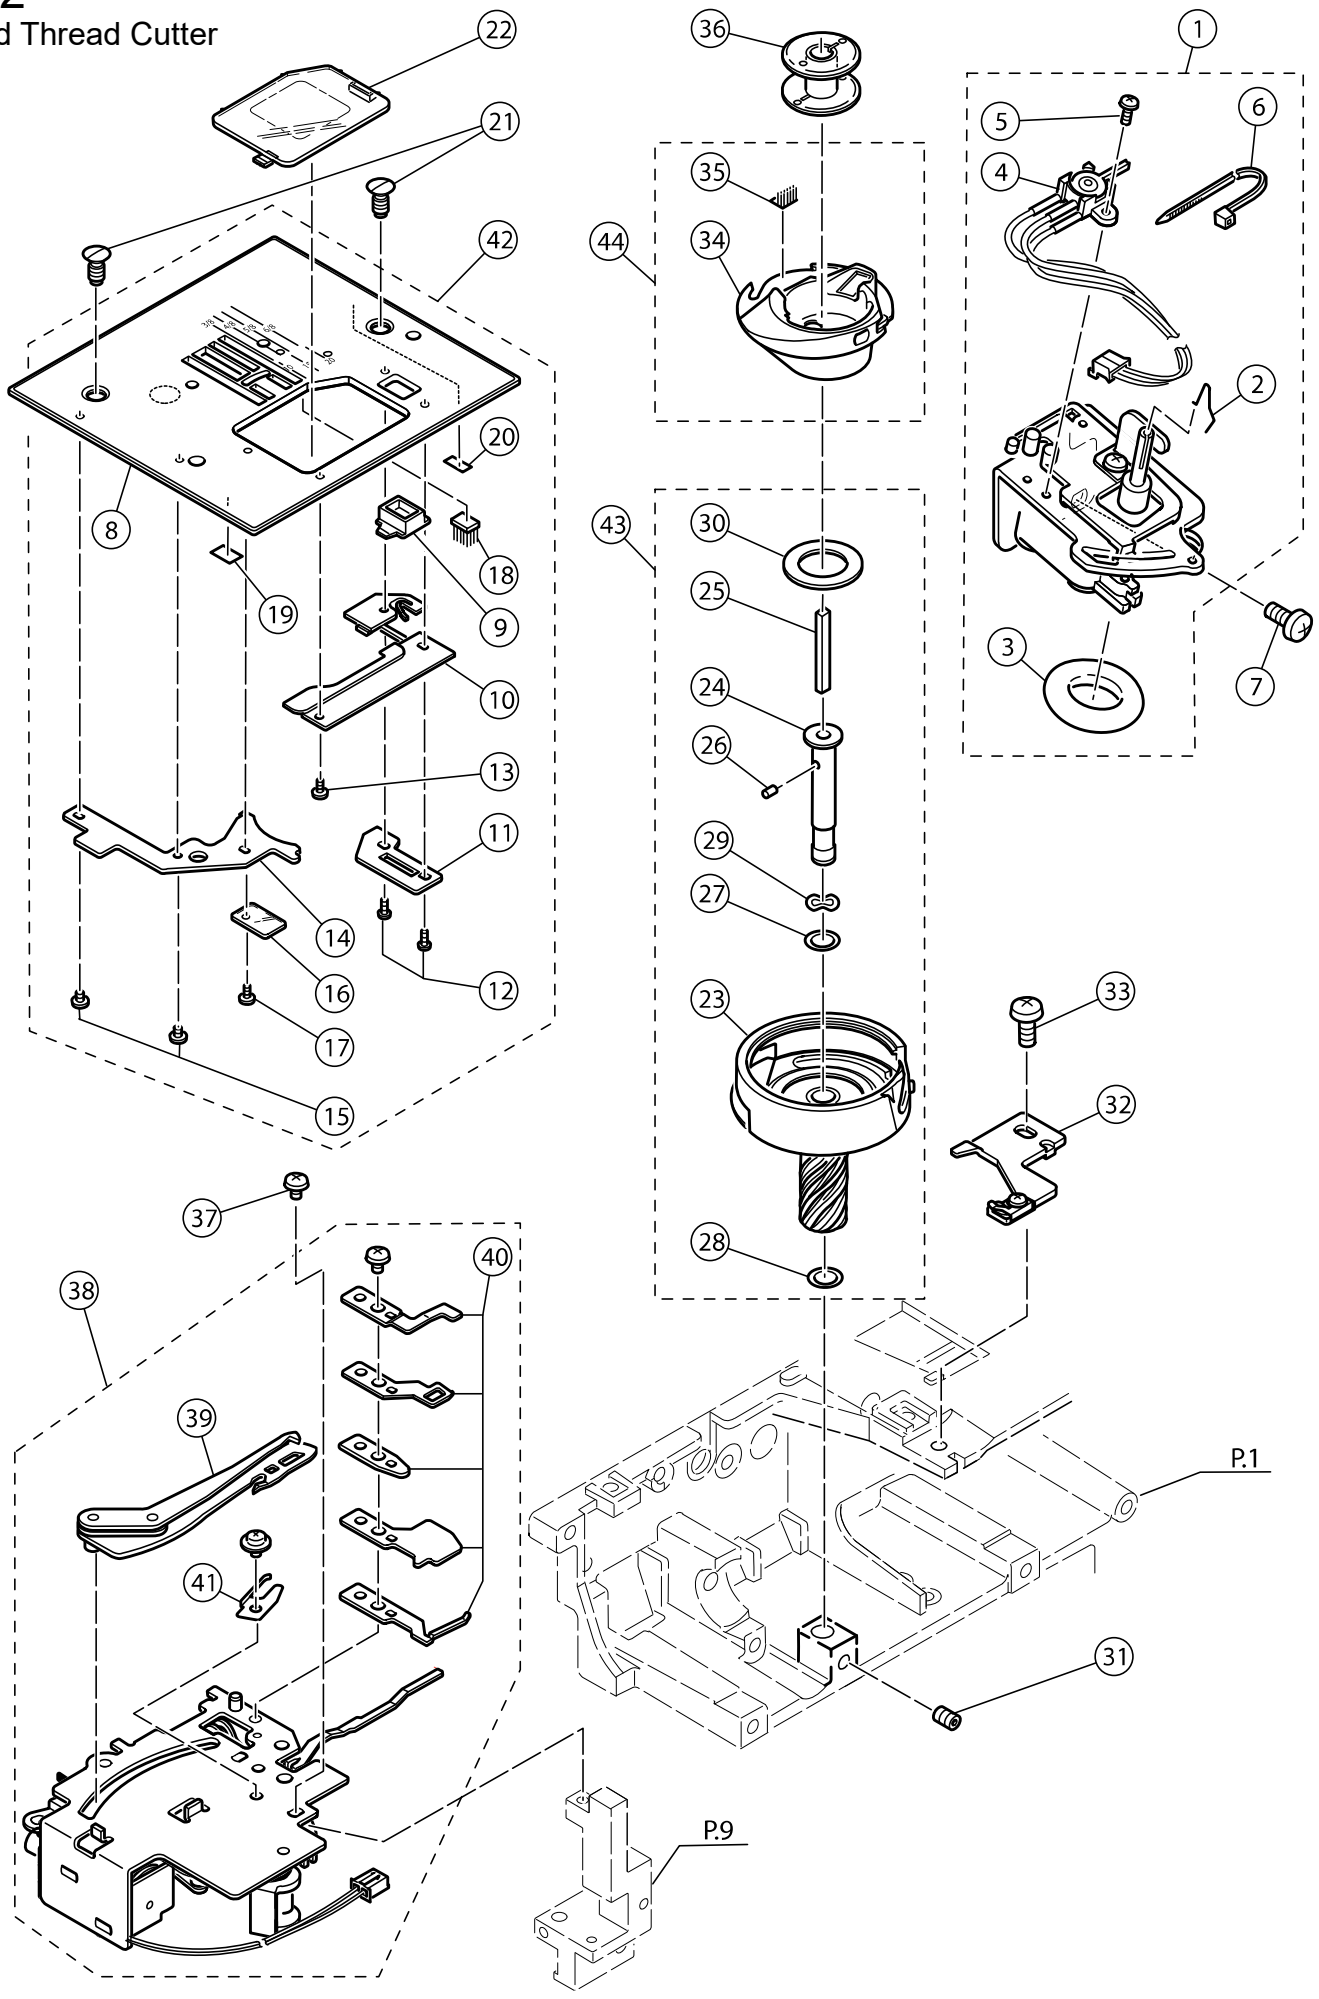

<u>Ref No</u>	<u>Part No</u>	<u>Part Name</u>	
Avilable			
1	416400201	Upper Shaft Assy.	
2	270 HP12005	Polyslider	
3	270 HP32827	Upper Shaft Collar	
4	270 HP30388	Set Screw	
5	270 HP12544	Set Screw	
6	68001199	Upper Shaft Timing Pulley	
7	416400301	Timing Belt (Upper Shaft)	
8	416400401	Spring Pin	
8a	68001326	Spring Pin	
9	68001234	STS Slit	
10	68001328	Clutch Change Collar	
11	68001331	Clutch Change Spring	
12	68001333	Belt Wheel	
13	270 HP30045	Snap Ring	
14	416400501	Spring Pin	
15	416710501	Hand Wheel	
16	68001340	Timing Belt (Motor)	(New Version)
16	416400601	Timing Belt (Motor)	(Old Version)

G2 Old Thread Cutter

Ref No	Part No	Part Name	
1	68002924	Bobbin Winder Assy.	
2		Bobbin Winder Shaft Spring	
3	68001351	Rubber Ring	
4	68002925	Bobbin Winder Switch Assy.	
5		Set Screw	
6		Cord Band	
7		Set Screw	
8		Needle Plate	
9		Slide Lever	
10		Bobbin Cover Plate Holder	(Old Version)
11		Slide Lever Holding Plate	
12		Set Screw	
13		Set Screw	
14		Bobbin Holder Stabilize Plate	
15		Set Screw	
16		Bobbin Cover Support Plate	
17		Set Screw	
18		Bursh	
19		Rubber Sheet	
20		Rubber Sheet	
21		Set Screw	
22	68002926	Bobbin Cover Plate	
23		Hook Race Assy.	
24		Hook Race Shaft	
25		Oil Wick (1)	
26		Oil Wick (2)	
27		Polyslider	
28		Polyslider	
29		Wave Washer	
30		Magnet	
31		Set Screw	
32		Bobbin Holder Stopper Assy.	
33		Set Screw	
34		Bobbin Holder Assy.	
35		Brush	
36	68001389	Bobbin	
37		Set Screw	
38	416397001	Thread Cutter Assy.	(Old Version)
39		Movable Knife Assy.	
40		Fixed Knife Pack	
41		Guide For Knife	
42	416397401	Needle Plate Assy.	(Old Version)
43	270 HP32744	Hook Race Unit	
44	416397501	Bobbin Holder Unit	(Old Version)