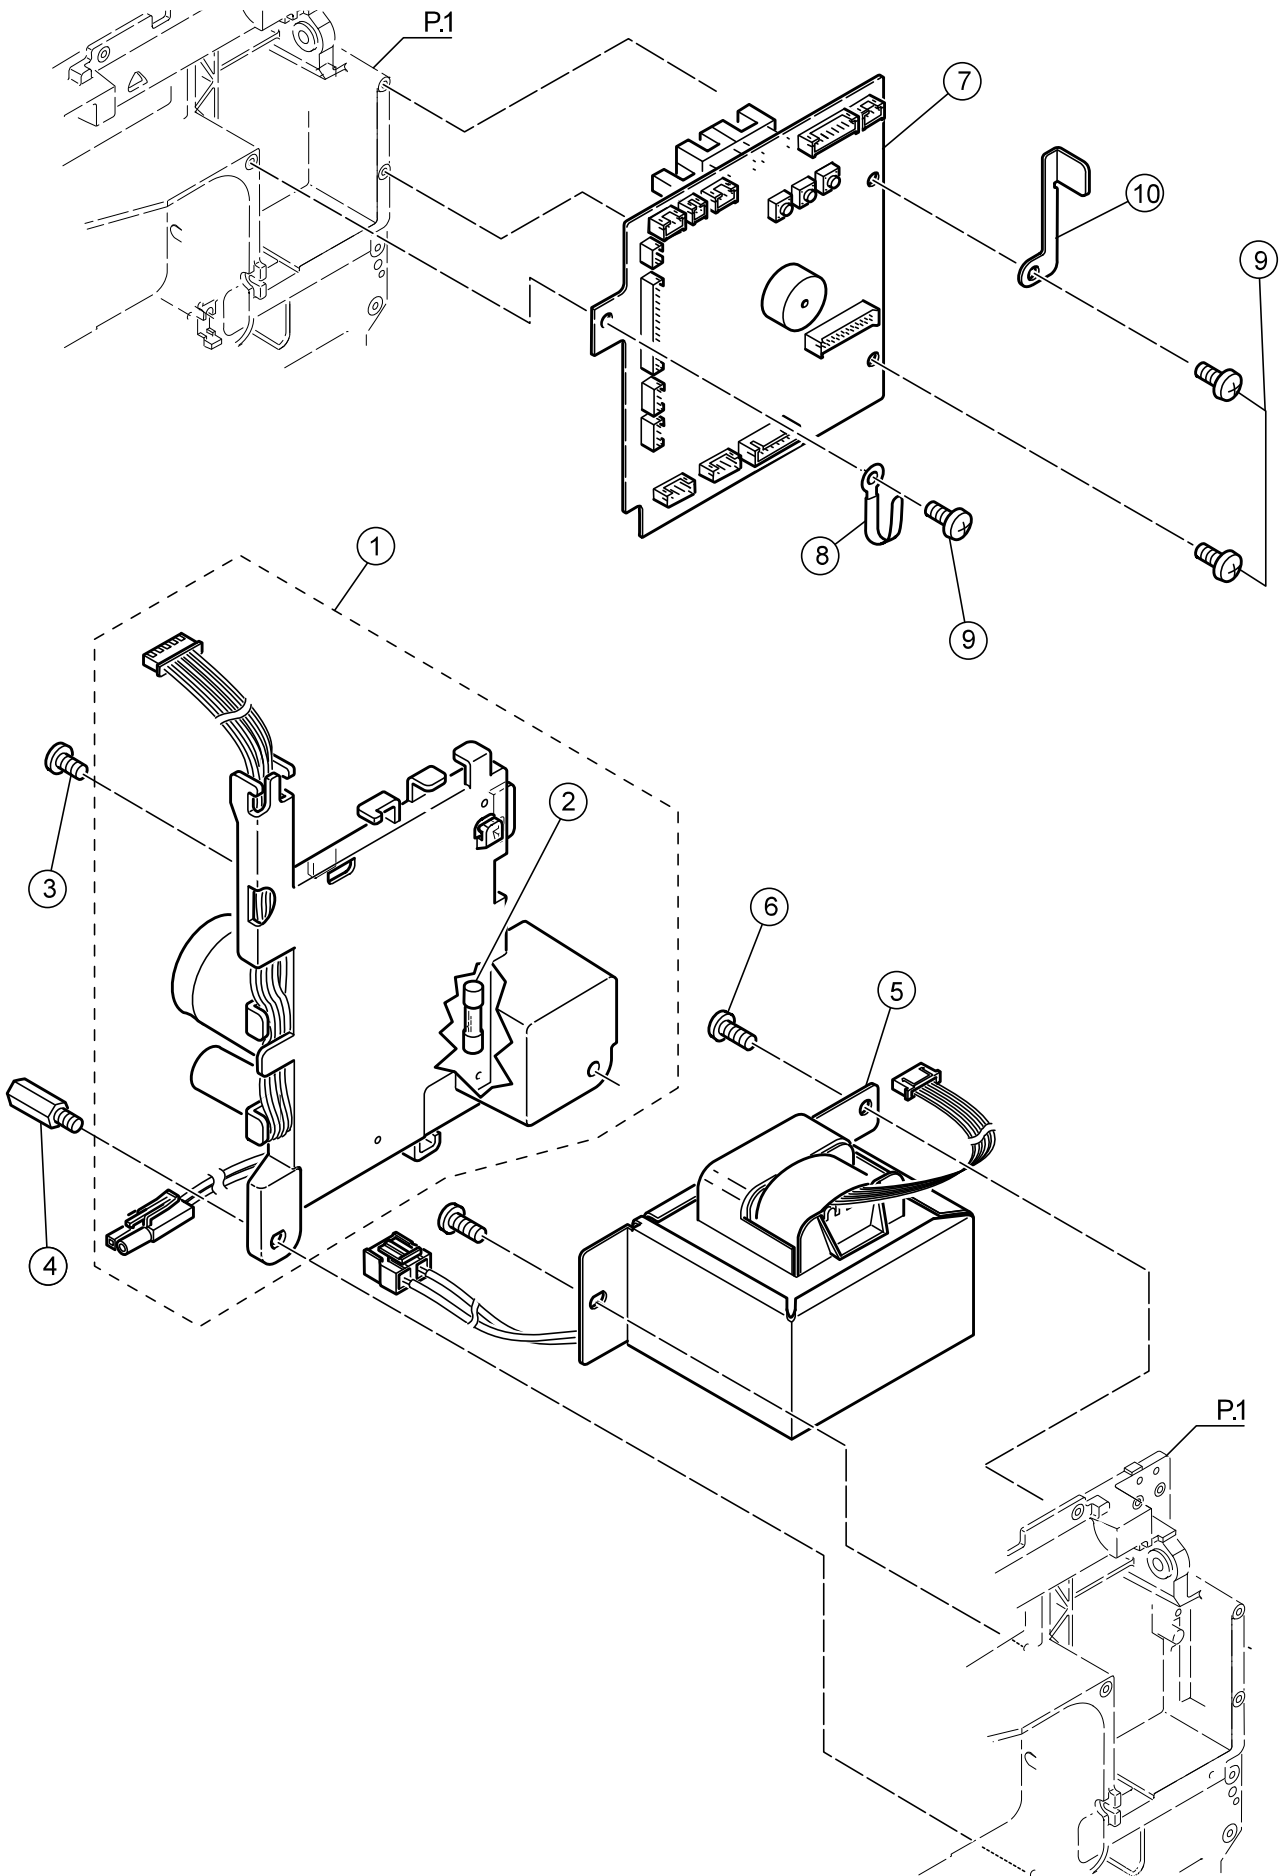

<u>Ref No</u>	<u>Part No</u>	<u>Part Name</u>
Available		
1	416401601	Power Circuit Unit (Incl.02) (EU.AU)
1	416401701	Power Circuit Unit (Incl.02) (US.CA.MX.8060)
2	416401801	Fuse (EU.AU)
2	416401901	Fuse (US.CA.MX.8060)
3	270 HP02812	Set Screw
4	270 HP31719	Stud
5	416402101	Transformer (US.CA.MX.8060)
5	416402001	Transformer (EU)
6	270 HP31842	Set Screw
7	68002929	CPU Board Assy.
8	270 HP32955	Coating Clip
9	270 HP02812	Set Screw
10	416402301	Belt Support Plate