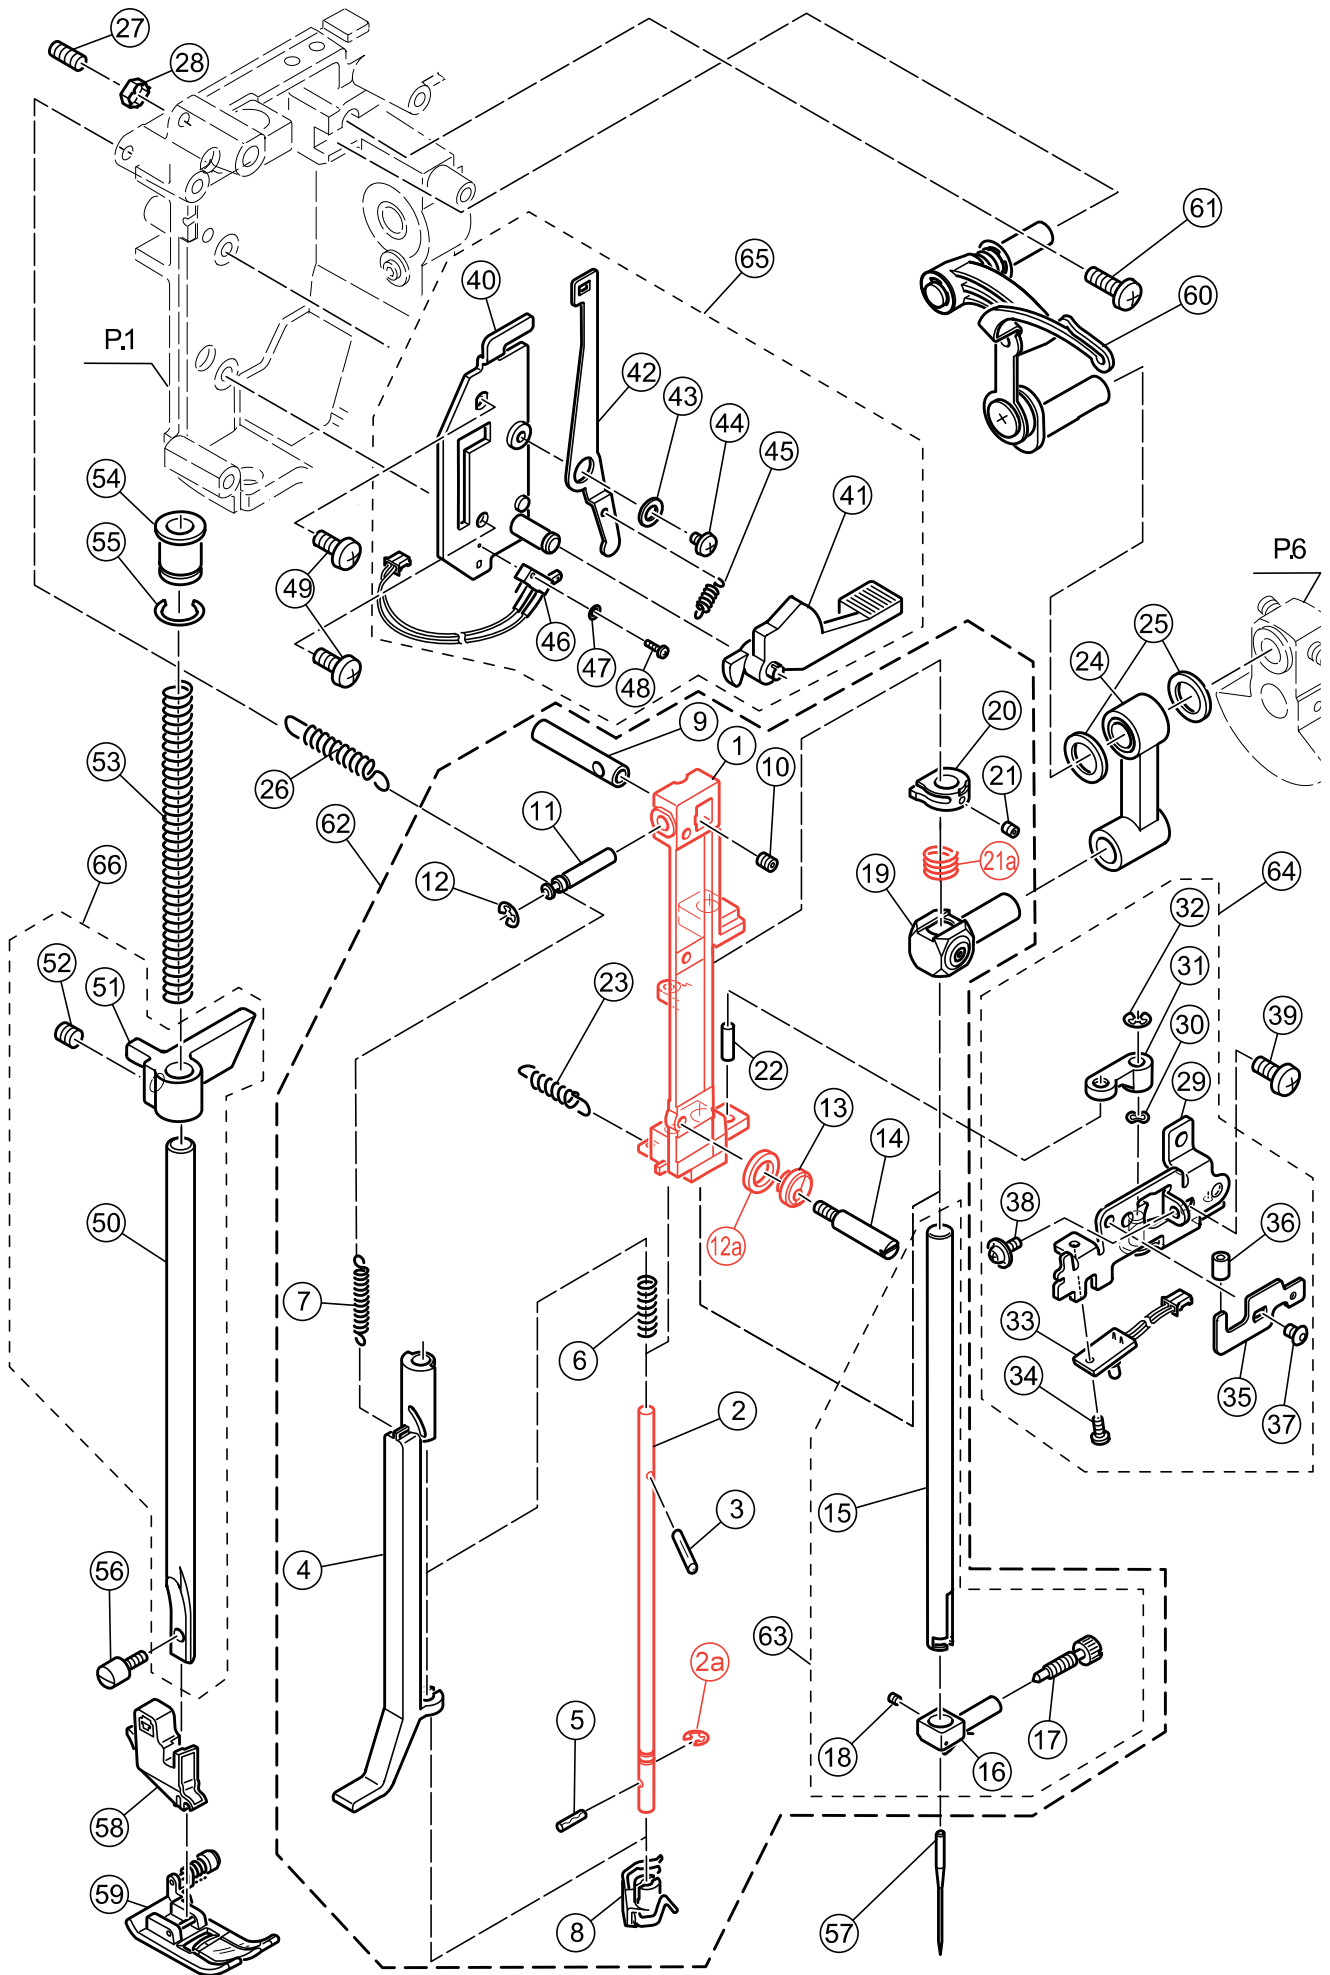

E

Ref No	Part No	Part Name
1	68013386	Needle Bar Guide
2	270 HP32791	Threader Bar
2a	270 HP07221	Snap Ring
3	270 HP32995	E-type Slot Pin
4	270 HP32792	Threader Holder
5	270 HP30261-1	Spring Pin
6	270 HP13074	Threader Bar Spring
7	270 HP32799	Threader Holder Spring
8	68002682	Threader Hook Assy.
9	270 HP32793	Needle Bar Guide Fulcrum Shaft (A)
10	270 HP30388	Set Screw
11	270 HP32794	Needle Bar Guide Fulcrum Shaft (B)
12	270 HP12149	Snap Ring
12a	270 HP32795	Z Cam Follower
13	270 HP32796	Needle Position Adjusting Collar
14	416709801	Needle Point Limiting Shaft
15	416399901	Needle Bar
16	270 HP32098-2	Needle Clamp Assy.
17	68001689	Needle Clamp Screw
18	270 HP32430	Set Screw
19	270 HP90800	Needle Bar Clamp Assy.
20	416710001	Threader Bar Stopper
21	270 HP02894	Set Screw
21a	416709901	Needle Bar Clamp Spring
22	270 HP32964	Z Link Shaft
23	270 HP32801	Z Guide Spring
24	68001706	Needle Bar Crank Rod Assy.
25	270 HP32997	Washer
26	270 HP32800	Spring for Needle Bar Guide Assy.
27	270 HP32742	Set Screw
28	270 HP91648	Adjustable Lock Nut
29	270 HP32803	Z Link Bracket Assy.
30	270 HP31838	Wave Washer
31	270 HP32804	Z Link
32	270 HP07221	Snap Ring
33	416400001	LED Circuit Board Set
34	416710101	Set Screw
35	416710201	Needle Point Limiting Plate
36	270 HP32867	Rubber Cushion
37	416710301	Set Screw
38	270 HP31582	Set Screw
39	270 HP31293	Set Screw
40	270 HP32806	Presser Foot Lifter Bracket Assy.
41	68002918	Presser Foot Lifter
42	270 HP32808	Tension Release Connecting Plate
43	270 HP12453	Washer
44	270 HP11697	Set Screw
45	270 HP32998	Spring
46	68002919	Presser Foot Switch Assy.
47	416710401	Washer
48	270 HP32962	Set Screw
49	270 HP31293	Set Screw
50	270 HP32810	Presser Bar
51	270 HP32811	Presser Bar Guide Bracket
52	270 HP30805	Set Screw
53	416396201	Presser Spring
54	68002920	Presser Bar Bush
55	270 HP32965	Snap Ring
56	68002921	Presser Foot Thumb Screw
57		Needle
58	68002781	Presser Foot Holder
59	68002802	Zigzag Foot
60	68002691	Thread Take-Up Lever Assy.
61	270 HP12785	Set Screw
62	416709601	Needle Bar Guide Assy.(Incl.01-23)
63	416400101	Needle Bar Assy.(Incl.15-18)
64	416396301	Z Link Bracket Unit(Incl.29-38)
65	68002922	Presser Foot Lifter Bracket Unit (Incl.40-48)
66	68002923	Presser Bar Assy.(Incl.50-52)