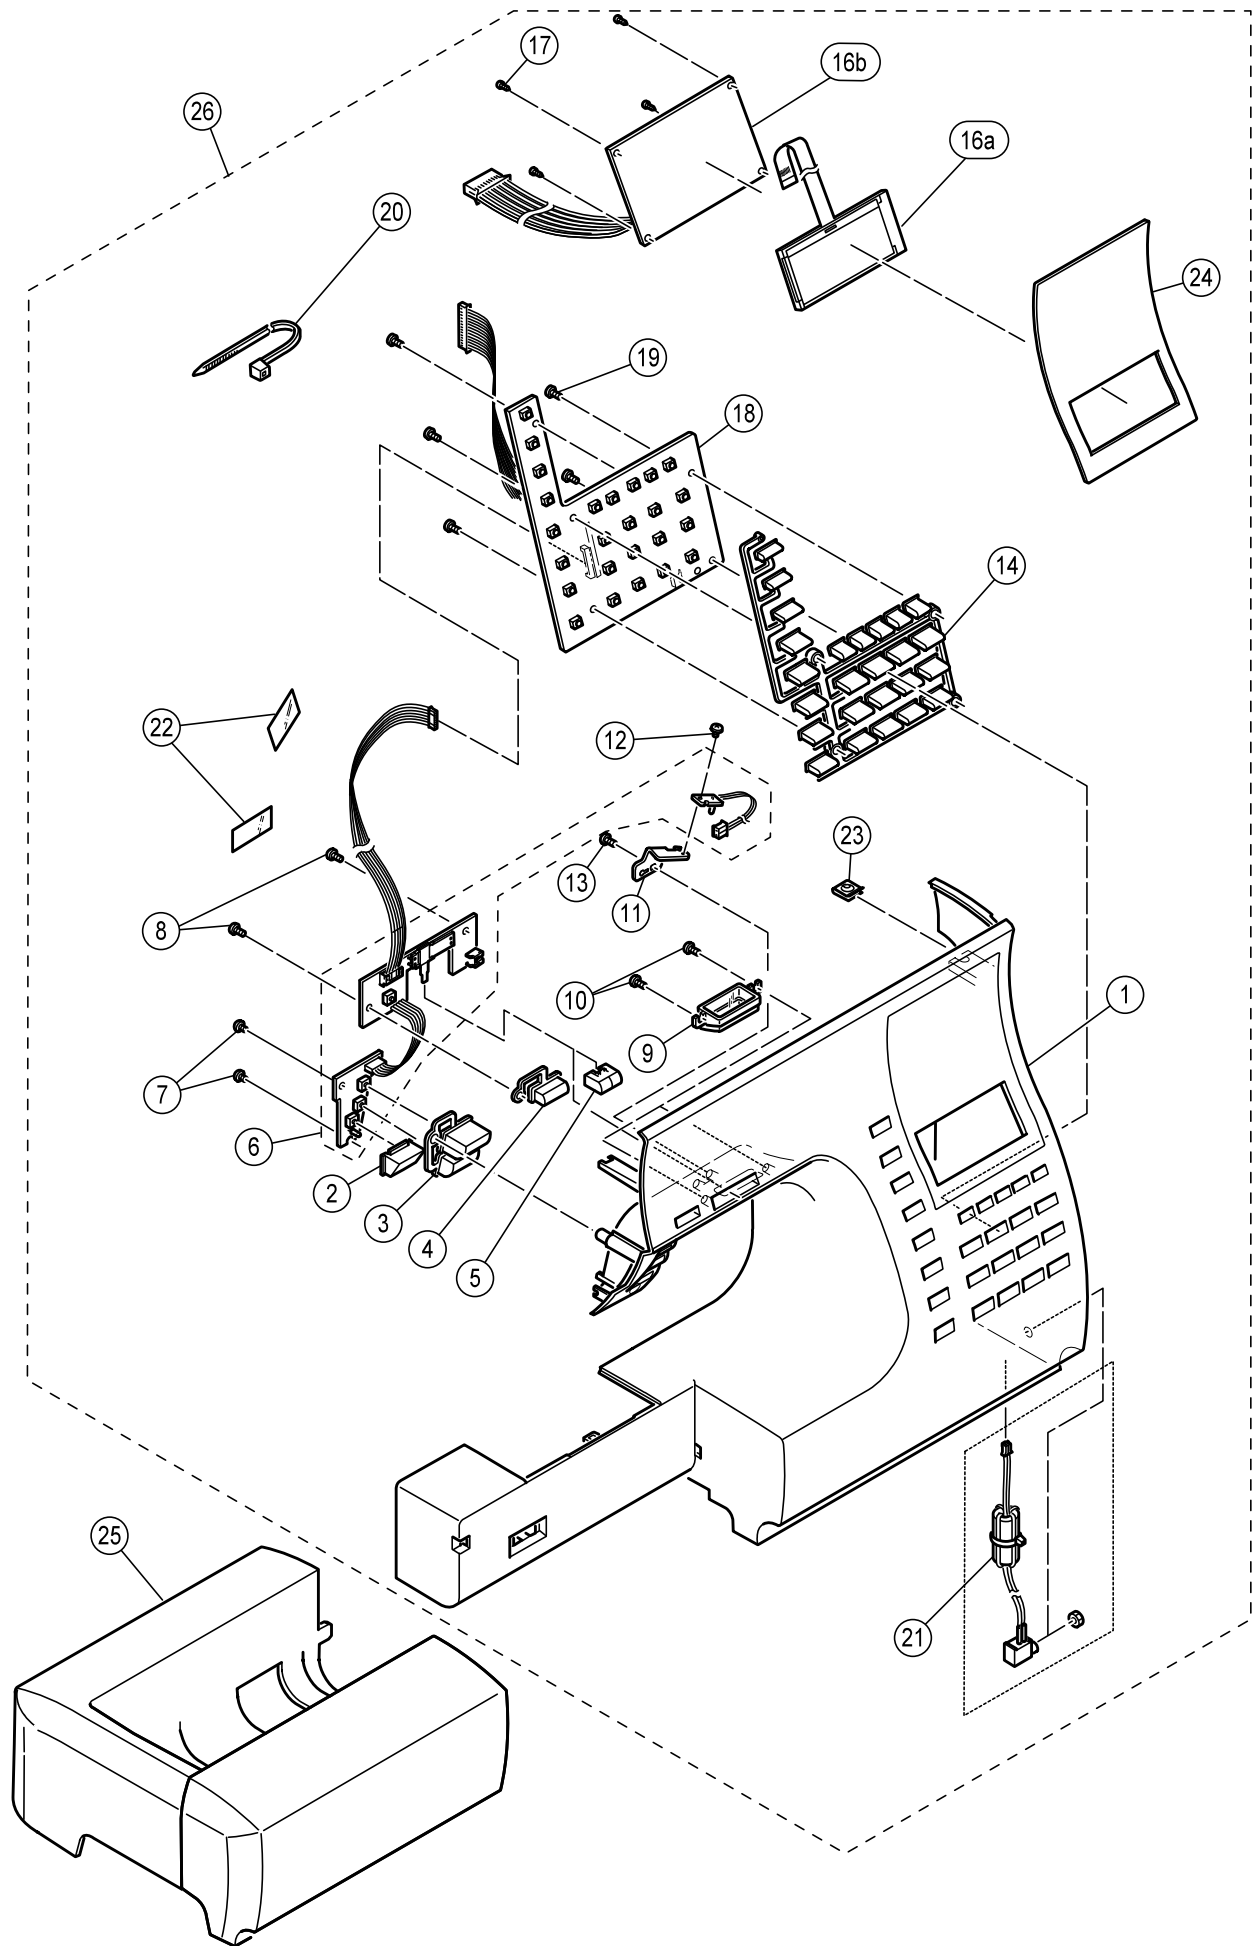

9960

Liste de pièces
Lista de Piezas
Parts List

A

Ref No	Part No	Part Name
1		Machine Frame
2	416394601	Base
3	416394701	Base Cover
4	270 HP61041	Set Screw
5	270 HP32755	Rubber Foot (A)
6	270 HP32756	Rubber Foot (B)
7	270 HP32757	Rubber Foot Adjusting Screw
8	270 HP91648	Adjustable Lock Nut
9	416394801	Guide Plate for Stitch Balance
10	270 HP31293	Set Screw
11	416398401	Face Plate
11	68015697	Face Plate(8060 Only)
12	270 HP31966	Thread Cutter Base
13	412423701	Thread Cutter
14	270 HP31244	Set Screw
15	416402401	Set Screw
16	68015716	Rear Cover Stabilize Plate
17	270 HP12785	Set Screw
18	68015719	Rear Cover
19	68002901	Terminal Box Assy. (EU.AU)
19	68002902	Terminal Box Assy. (US.CA.MX.8060)
20	270 HP90810	Set Screw
21		
22	416394901	Handle
23	416402501	Handle Hinge (Left)Assy.
24	416402601	Handle Hinge (Right)Assy.
25	416402701	Wave Washer
26	416402801	Snap Ring
27	270 HP31293	Set Screw
28	68002903	Base Assy.(Incl.02-09)
29	68002904	Face Plate Assy. (Incl.11-14)
29	68015721	Face Plate Assy. (Incl.11-14)(8060 Only)
30	416565701	Rear Cover Assy. (Incl.18-19)
30	68015730	Rear Cover Assy. (Incl.18-19)
31	68002905	Handle Assy. (Incl.22-26)

Ref No	Part No	Part Name	
1		Front Cover	(Old Version)
2		Start Stop Switch Key-top	
3	416398701	Reverse/Quick Slow Key-Top	
4		Thread Cutter Key-top	
5		Speed Control Key-top	
6	416399001	Circuit Boards	
7		Set Screw	
8		Set Screw	
9	68002906	LED Light Cover	
10		Set Screw	
11		LED Light Bracket	
12		Set Screw	
13		Set Screw	
14	416399101	Control Key-top	
15		Screen Cover	(Old Version)
16	416395101	LCD Assy.	(Old Version)
17		Set Screw	
18		DIS Board Assy.	(Old Version)
19		Set Screw	
20		Cord Band	
21	416395201	Controller Cord Assy.	
22		Filament Tape	
23		Speed Nut	
24		Panel	(Old Version)
25	416395301	Extension Table Assy.	
26		Front Cover Assy.	(Old Version)