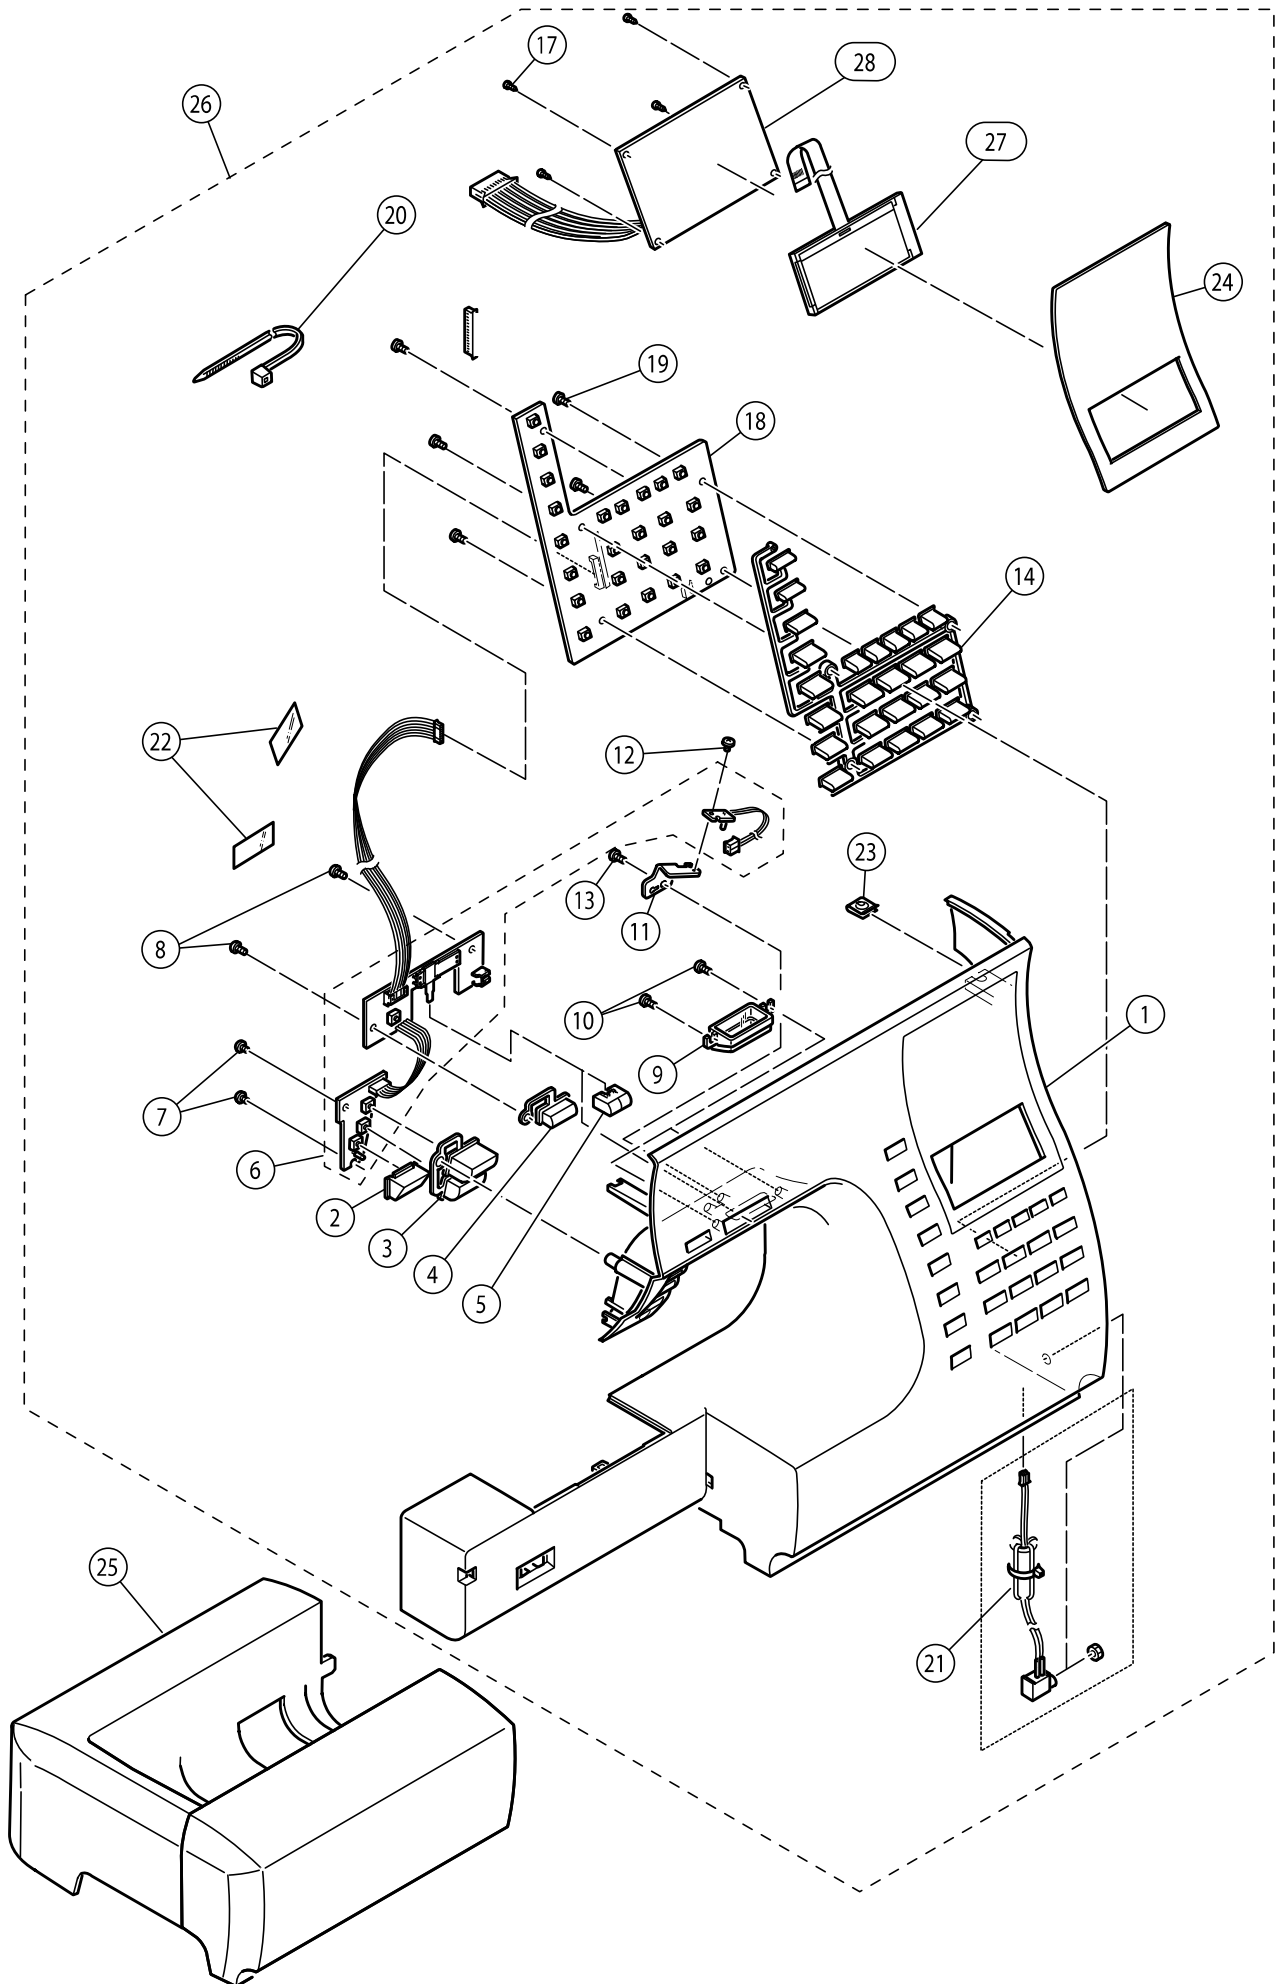

9960

Liste de pièces
Lista de Piezas
Parts List

A

Ref No	Part No	Part Name
1		Machine Frame
2	416394601	Base
3	416394701	Base Cover
4	270 HP61041	Set Screw
5	270 HP32755	Rubber Foot (A)
6	270 HP32756	Rubber Foot (B)
7	270 HP32757	Rubber Foot Adjusting Screw
8	270 HP91648	Adjustable Lock Nut
9	416394801	Guide Plate for Stitch Balance
10	270 HP31293	Set Screw
11	416398401	Face Plate
11	68015697	Face Plate(8060 Only)
12	270 HP31966	Thread Cutter Base
13	412423701	Thread Cutter
14	270 HP31244	Set Screw
15	416402401	Set Screw
16	68015716	Rear Cover Stabilize Plate
17	270 HP12785	Set Screw
18	68015719	Rear Cover
19	68002901	Terminal Box Assy. (EU.AU)
19	68002902	Terminal Box Assy. (US.CA.MX.8060)
20	270 HP90810	Set Screw
21		
22	416394901	Handle
23	416402501	Handle Hinge (Left)Assy.
24	416402601	Handle Hinge (Right)Assy.
25	416402701	Wave Washer
26	416402801	Snap Ring
27	270 HP31293	Set Screw
28	68002903	Base Assy.(Incl.02-09)
29	68002904	Face Plate Assy. (Incl.11-14)
29	68015721	Face Plate Assy. (Incl.11-14)(8060 Only)
30	416565701	Rear Cover Assy. (Incl.18-19)
30	68015730	Rear Cover Assy. (Incl.18-19)
31	68002905	Handle Assy. (Incl.22-26)

Ref No	Part No	Part Name	
1		Front Cover	(Old Version)
2		Start Stop Switch Key-top	
3	416398701	Reverse/Quick Slow Key-Top	
4		Thread Cutter Key-top	
5		Speed Control Key-top	
6	416399001	Circuit Boards	
7		Set Screw	
8		Set Screw	
9	68002906	LED Light Cover	
10		Set Screw	
11		LED Light Bracket	
12		Set Screw	
13		Set Screw	
14	416399101	Control Key-top	
15		Screen Cover	(Old Version)
16	416395101	LCD Assy.	(Old Version)
17		Set Screw	
18		DIS Board Assy.	(Old Version)
19		Set Screw	
20		Cord Band	
21	416395201	Controller Cord Assy.	
22		Filament Tape	
23		Speed Nut	
24		Panel	(Old Version)
25	416395301	Extension Table Assy.	
26		Front Cover Assy.	(Old Version)