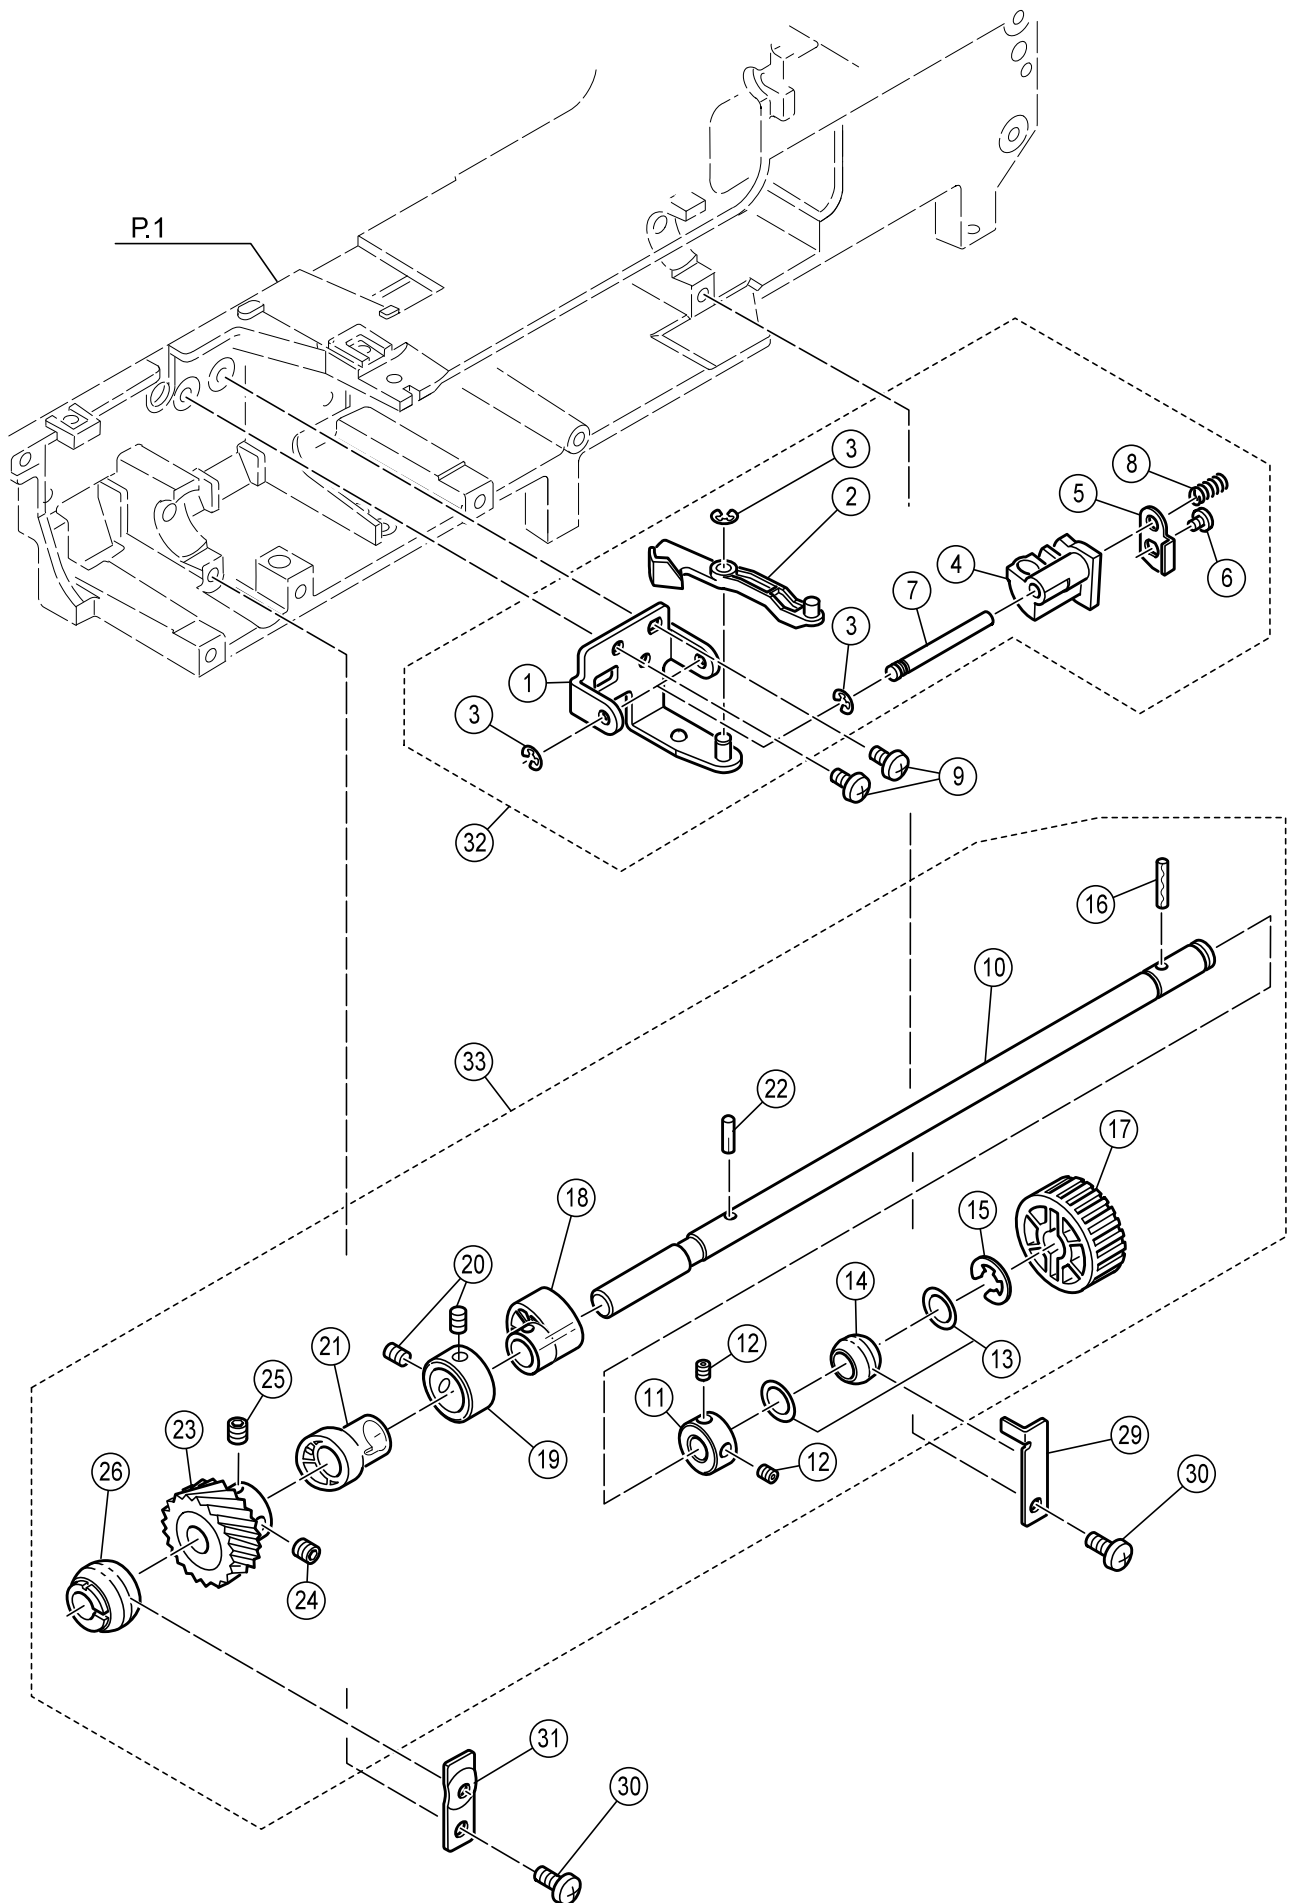

Ref No	Part No	Part Name
1	416711301	Feed Rocking Cam Follower Bracket Assy.
2	416397601	Drop Feed Arm
3	270 HP07221	Snap Ring
4	416711401	Feed Rocking Cam Follower
5	416711501	Feed Rocking Cam Follower Plate
6	270 HP61043	Set Screw
7	416711601	Feed Rocking Cam Follower Shaft
8	416711701	Feed Rocking Cam Follower Spring
9	270 HP02890	Set Screw
10	416789001	Lower Shaft
11	270 HP30178	Collar
12	270 HP12544	Set Screw
13	270 HP60254	Polyslider
14	270 HP30177	Ball Bush
15	270 HP60204	Snap Ring
16	270 HP32861	Spring Pin
17	270 HP32860	Lower Shaft Timing Pulley
18	270 HP30184	Feed Cam
19	270 HP30183	Feed Cam Collar
20	270 HP90932	Set Screw
21	416397701	Feed Rocking Cam
22	416400801	Slot Spring Pin
23	416397801	Lower Shaft Gear
24	270 HP30805	Set Screw
25	270 HP60466	Set Screw
26	270 HP32854	Lower Shaft Ball Bushing (Left)
29	270 HP32408	Ball Bushing Holder
30	270 HP31293	Set Screw
31	270 HP32862	Ball Bushing Holder (Left)
32	416400901	Feed Rocking Cam Follower Assy.(Incl.01-08)
33	416788901	Lower Shaft Assy.(Incl.10-26)