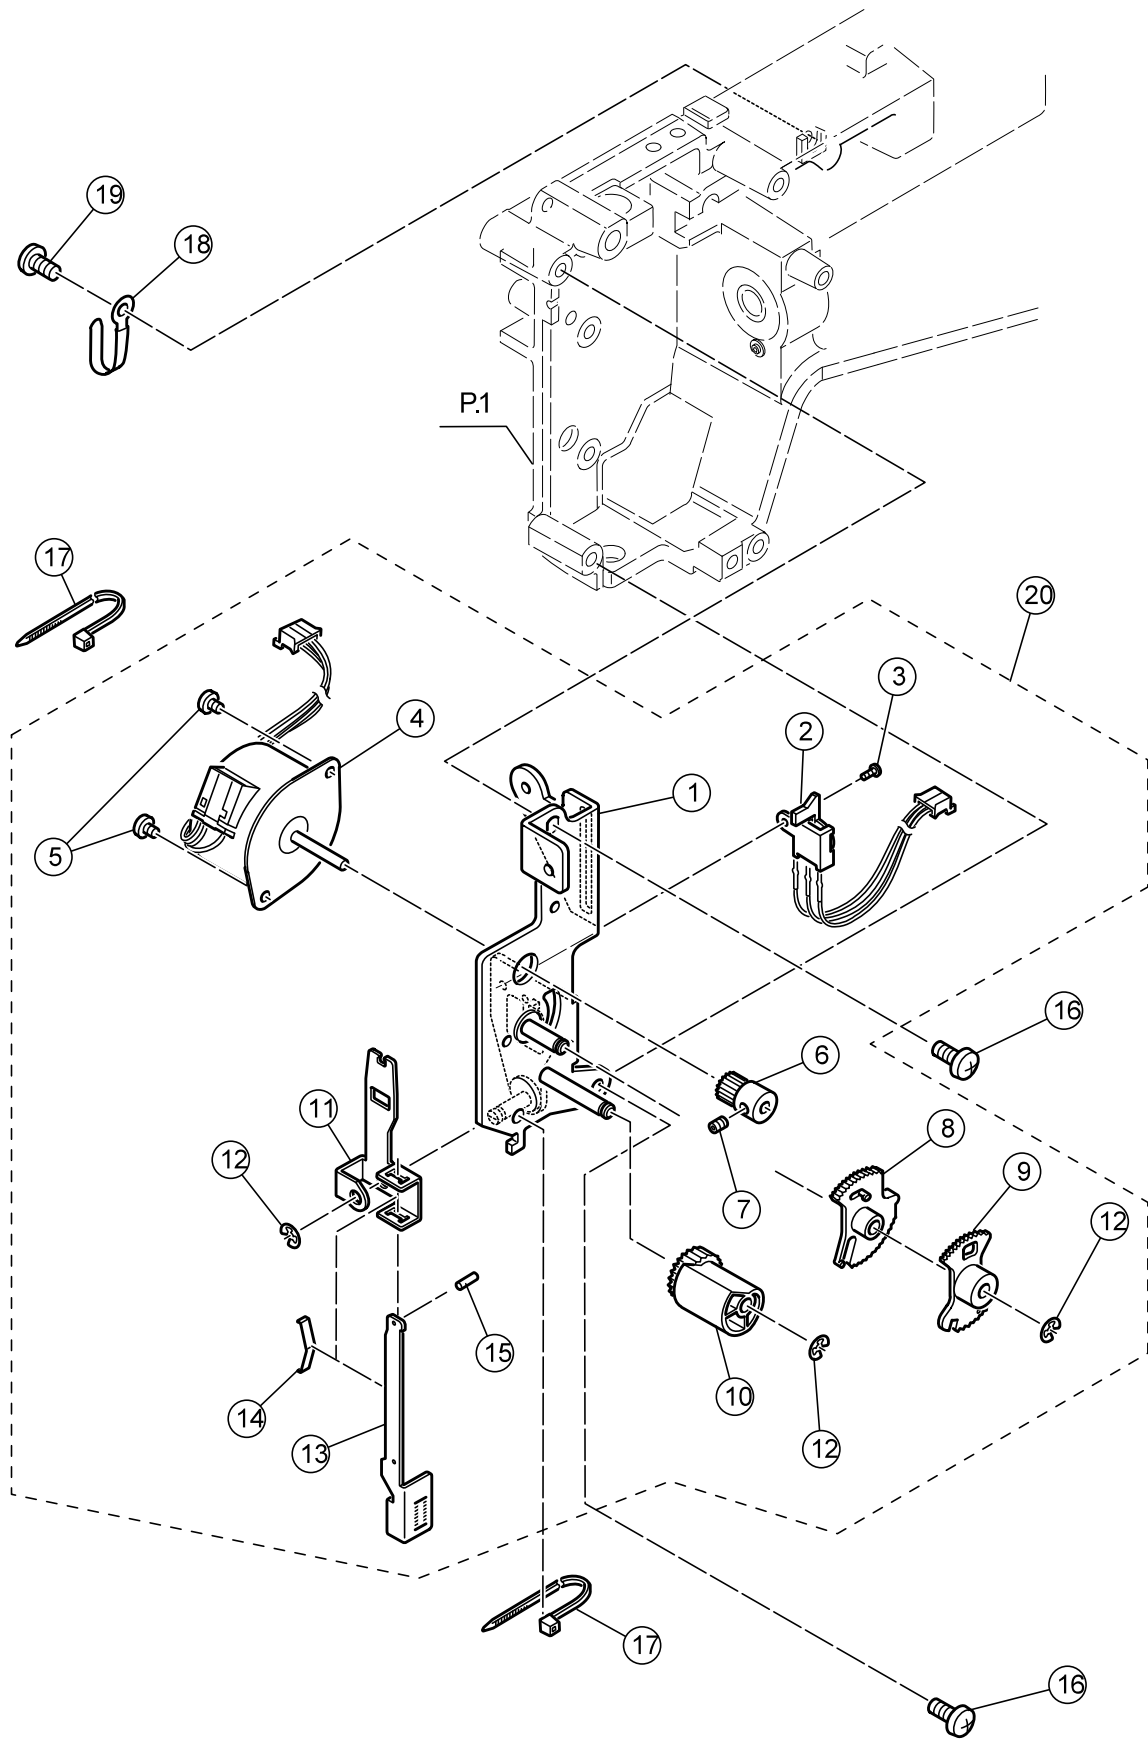

<u>Ref No</u>	<u>Part No</u>	<u>Part Name</u>
1	270 HP32906	Z Pulse Motor Bracket Assy.
2	270 HP32910	BH Switch Assy.
3	416710101	Set Screw
4	270 HP32958	Z Pulse Motor
5	270 HP30695	Set Screw
6	270 HP32911	Z Pulse Motor Gear
7	270 HP30842	Set Screw
8	270 HP32912	Center Gear (A)
9	270 HP32913	Center Gear (B)
10	270 HP32915	Z Cam
11	270 HP32916	BH Plate
12	270 HP07221	Snap Ring
13	270 HP32917	BH Lever
14	270 HP32918	BH Lever Spring
15	270 HP33213	Spring pin
16	270 HP31293	Set Screw
17	68001311	Cord Band
18	270 HP32955	Coating Clip
19	270 HP31293	Set Screw
20	416398201	Z Pulse Motor Assy.(Incl.01-15)