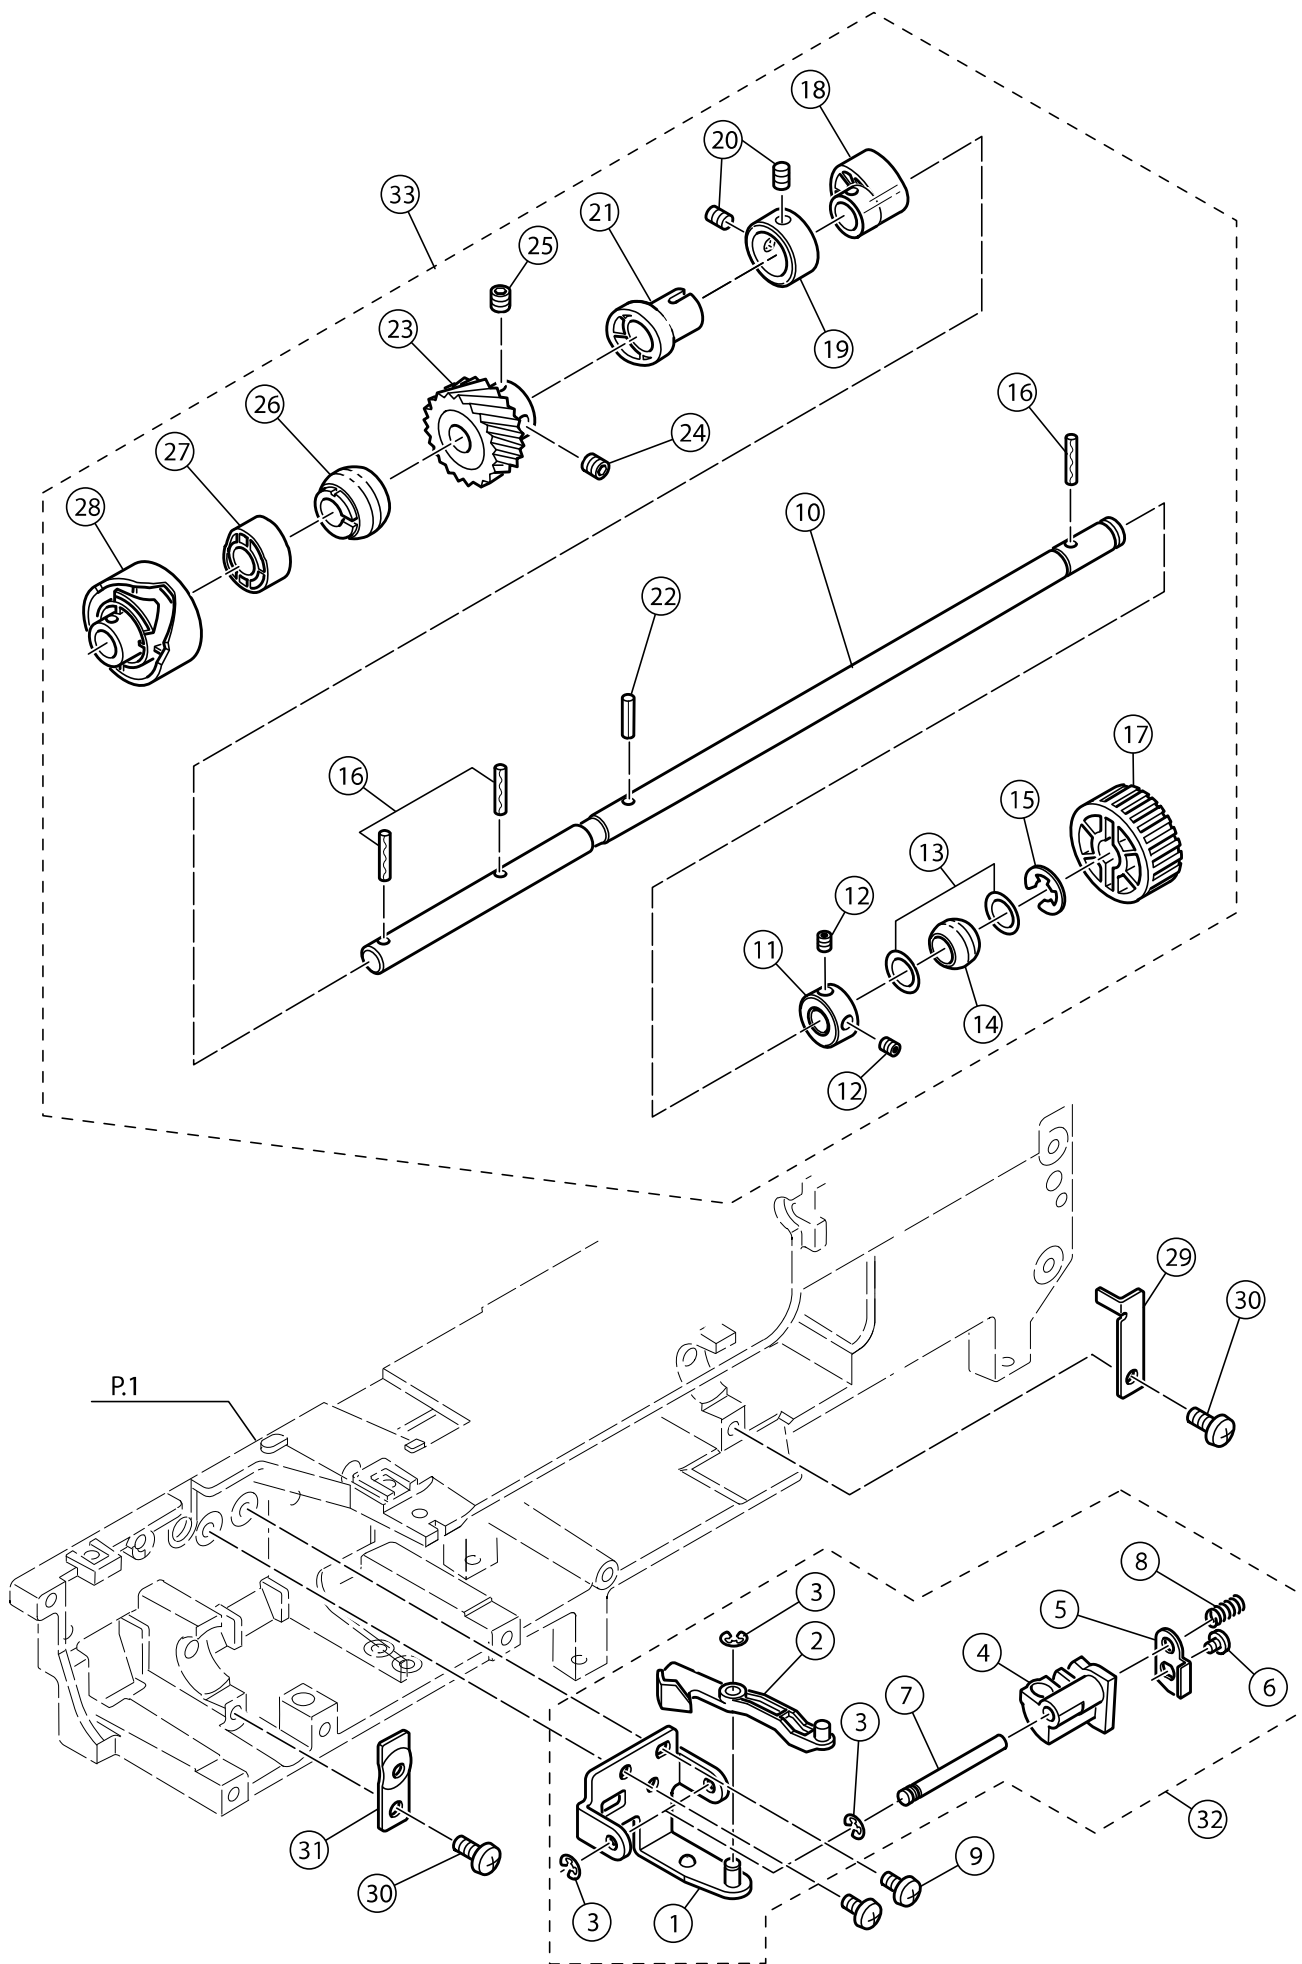

Ref No	Part No	Part Name	
1		Feed Rocking Cam Follower Bracket Assy.	
2		Drop Feed Arm	
3		Snap Ring	
4		Feed Rocking Cam Follower	
5		Feed Rocking Cam Follower Plate	
6		Set Screw	
7		Feed Rocking Cam Follower Shaft	
8		Feed Rocking Cam Follower Spring	
9		Set Screw	
10		Lower Shaft	(Old Version)
11		Collar	
12		Set Screw	
13		Polyslider	
14		Ball Bush	
15		Snap Ring	
16		Spring Pin	
17		Lower Shaft Timing Pulley	
18		Feed Cam	
19		Feed Cam Collar	
20		Set Screw	
21		Feed Rocking Cam	
22		Slot Spring Pin	
23		Lower Shaft Gear	
24		Set Screw	
25		Set Screw	
26		Lower Shaft Ball Bushing (Left)	
27		Lower Thread Supply Cam	(Old Version)
28		Thread Cutter Cam	(Old Version)
29		Ball Bushing Holder	
30		Set Screw	
31		Ball Bushing Holder (Left)	
32		Feed Rocking Cam Follower Assy.	
33		Lower Shaft Assy.	(Old Version)