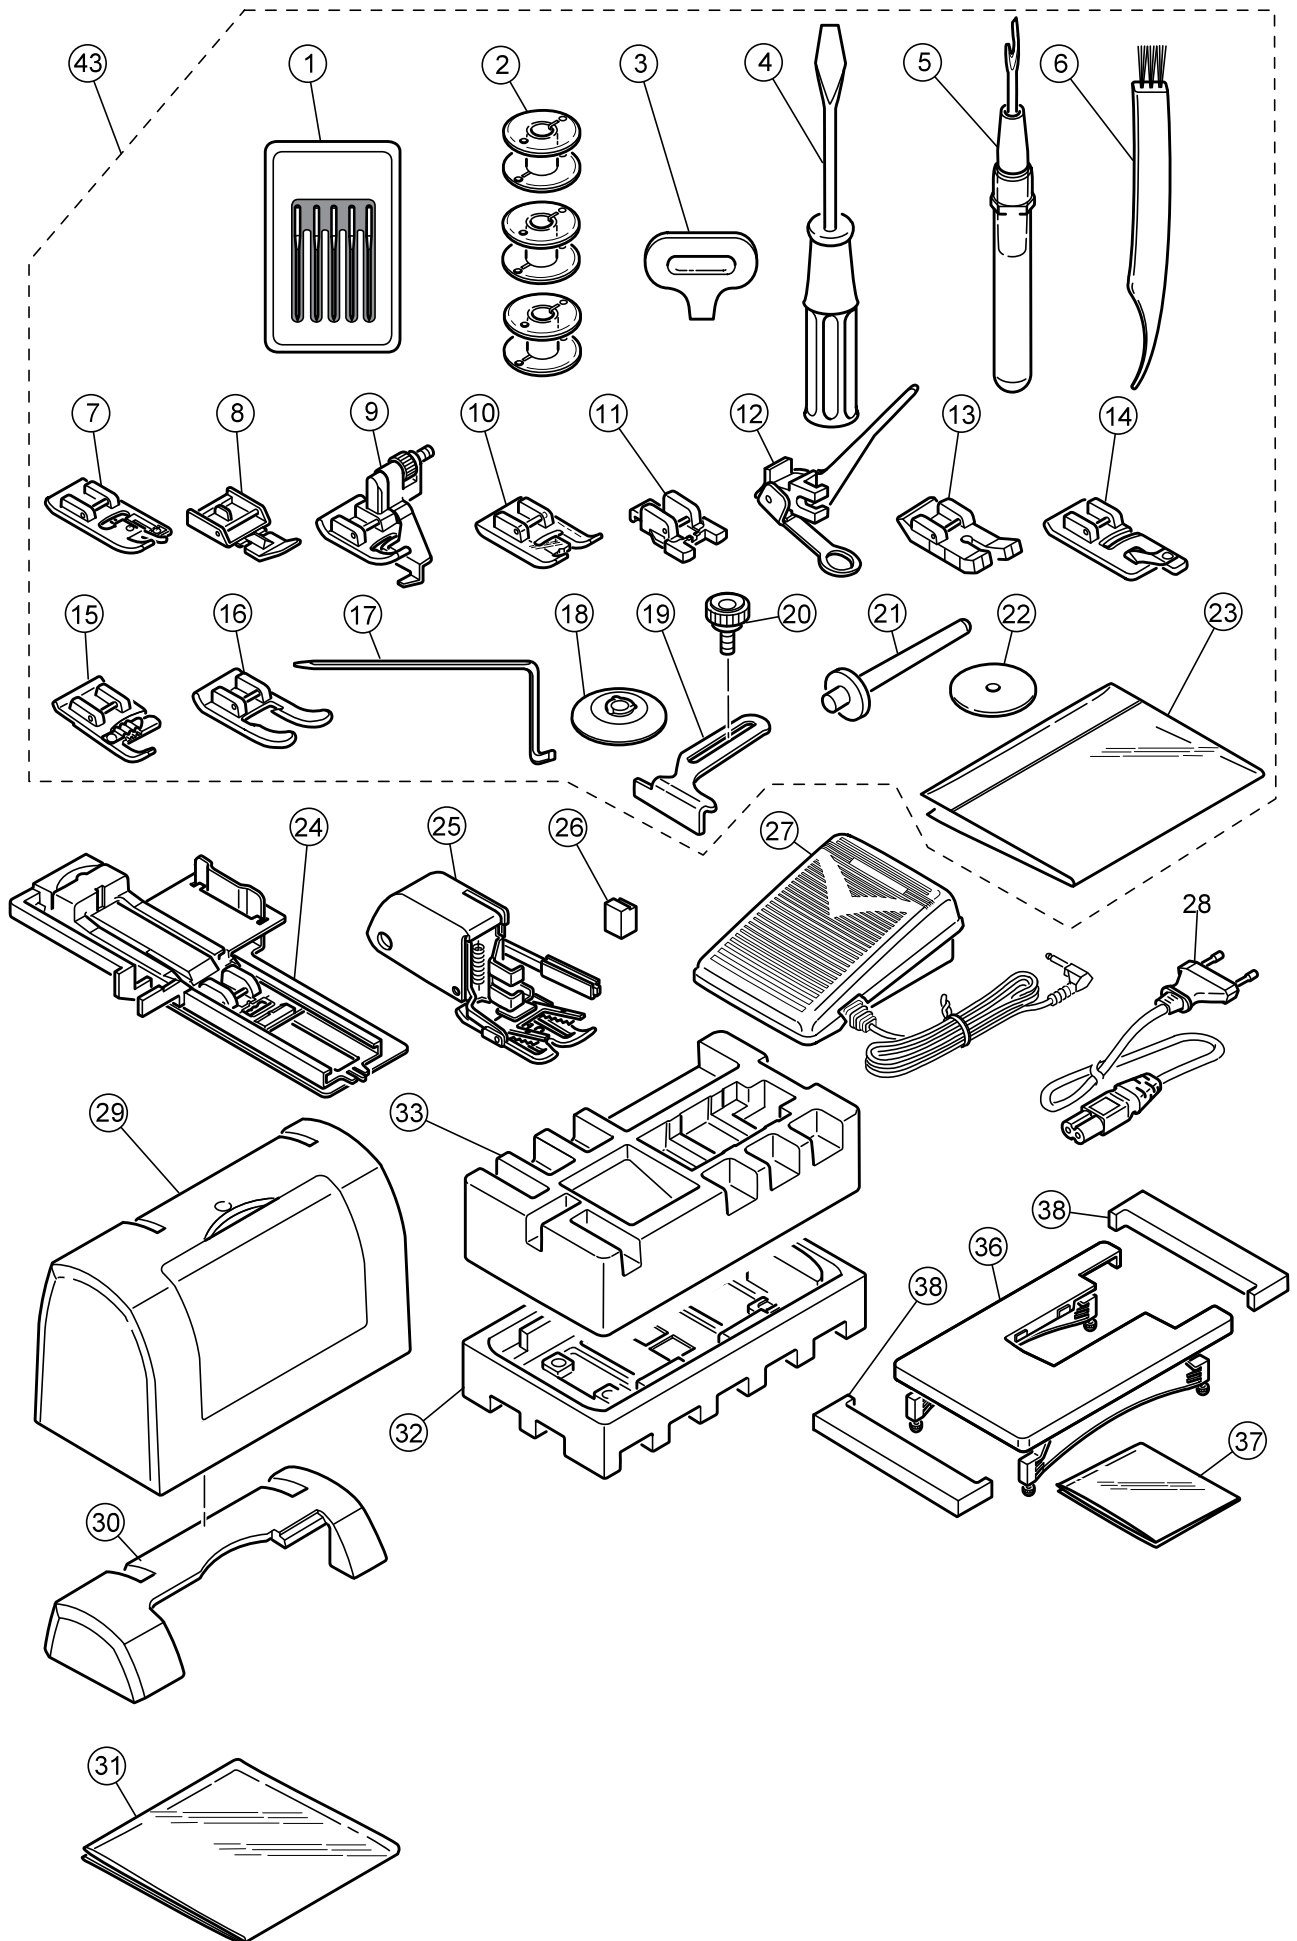

Ref No	Part No	Part Name
1		Needle Set
2	68001389	Bobbin
3	68001808	Screw Driver for Needle Plate
4	68001823	Screw Driver (Large)
5	68001822	Stitch Ripper
6	68001824	Brush
7	68002823	Overcasting Foot
8	416713001	Zipper Foot
9	68002824	Blind Stitch Foot
10	416713101	Satin Stitch Foot
11	416713201	Button Sewing Foot
12	270 HP04195	Darning/Embroidery Foot
13	270 HP31461	Quilting Foot
14	270 HP30685	Narrow Hemming Foot
15	416713301	Cording Foot
16	270 HP33069	Open Toe Foot
17	68002828	Quilting Guide
18	68001821	Thread Cap
19	270 HP33132	Seam Guide
20	270 HP33133	Screw for Seam Guide
21	68001820	Spool Stand
22	270 HP01407	Felt Washer
23	270 HP33140	Vinyl Bag
24	68002822	Buttonhole Foot
25	270 HP31099-3	Walking Foot
26	416715001	Styrofoam
27	270 HP31098-2	Foot Controller
28	412157801	Power Cord (EU)
28	412157903	Power Cord (US.CA.MX.8060)
28	412158002	Power Cord (GB.HK.MY)
28	412158101	Power Cord (AU)
29	416430201	Dust Cover Assy.
30		Styrofoam
31	416715101	Vinyl Bag
31	68013420	Vinyl Bag(8060)
32	416565901	Styrofoam
33	416565801	Styrofoam
36	416398501	Wide Table Assy.
37	416715501	Vinyl Bag
38	416566001	Styrofoam
43	416712901	Accessory Set (Incl.01-23)