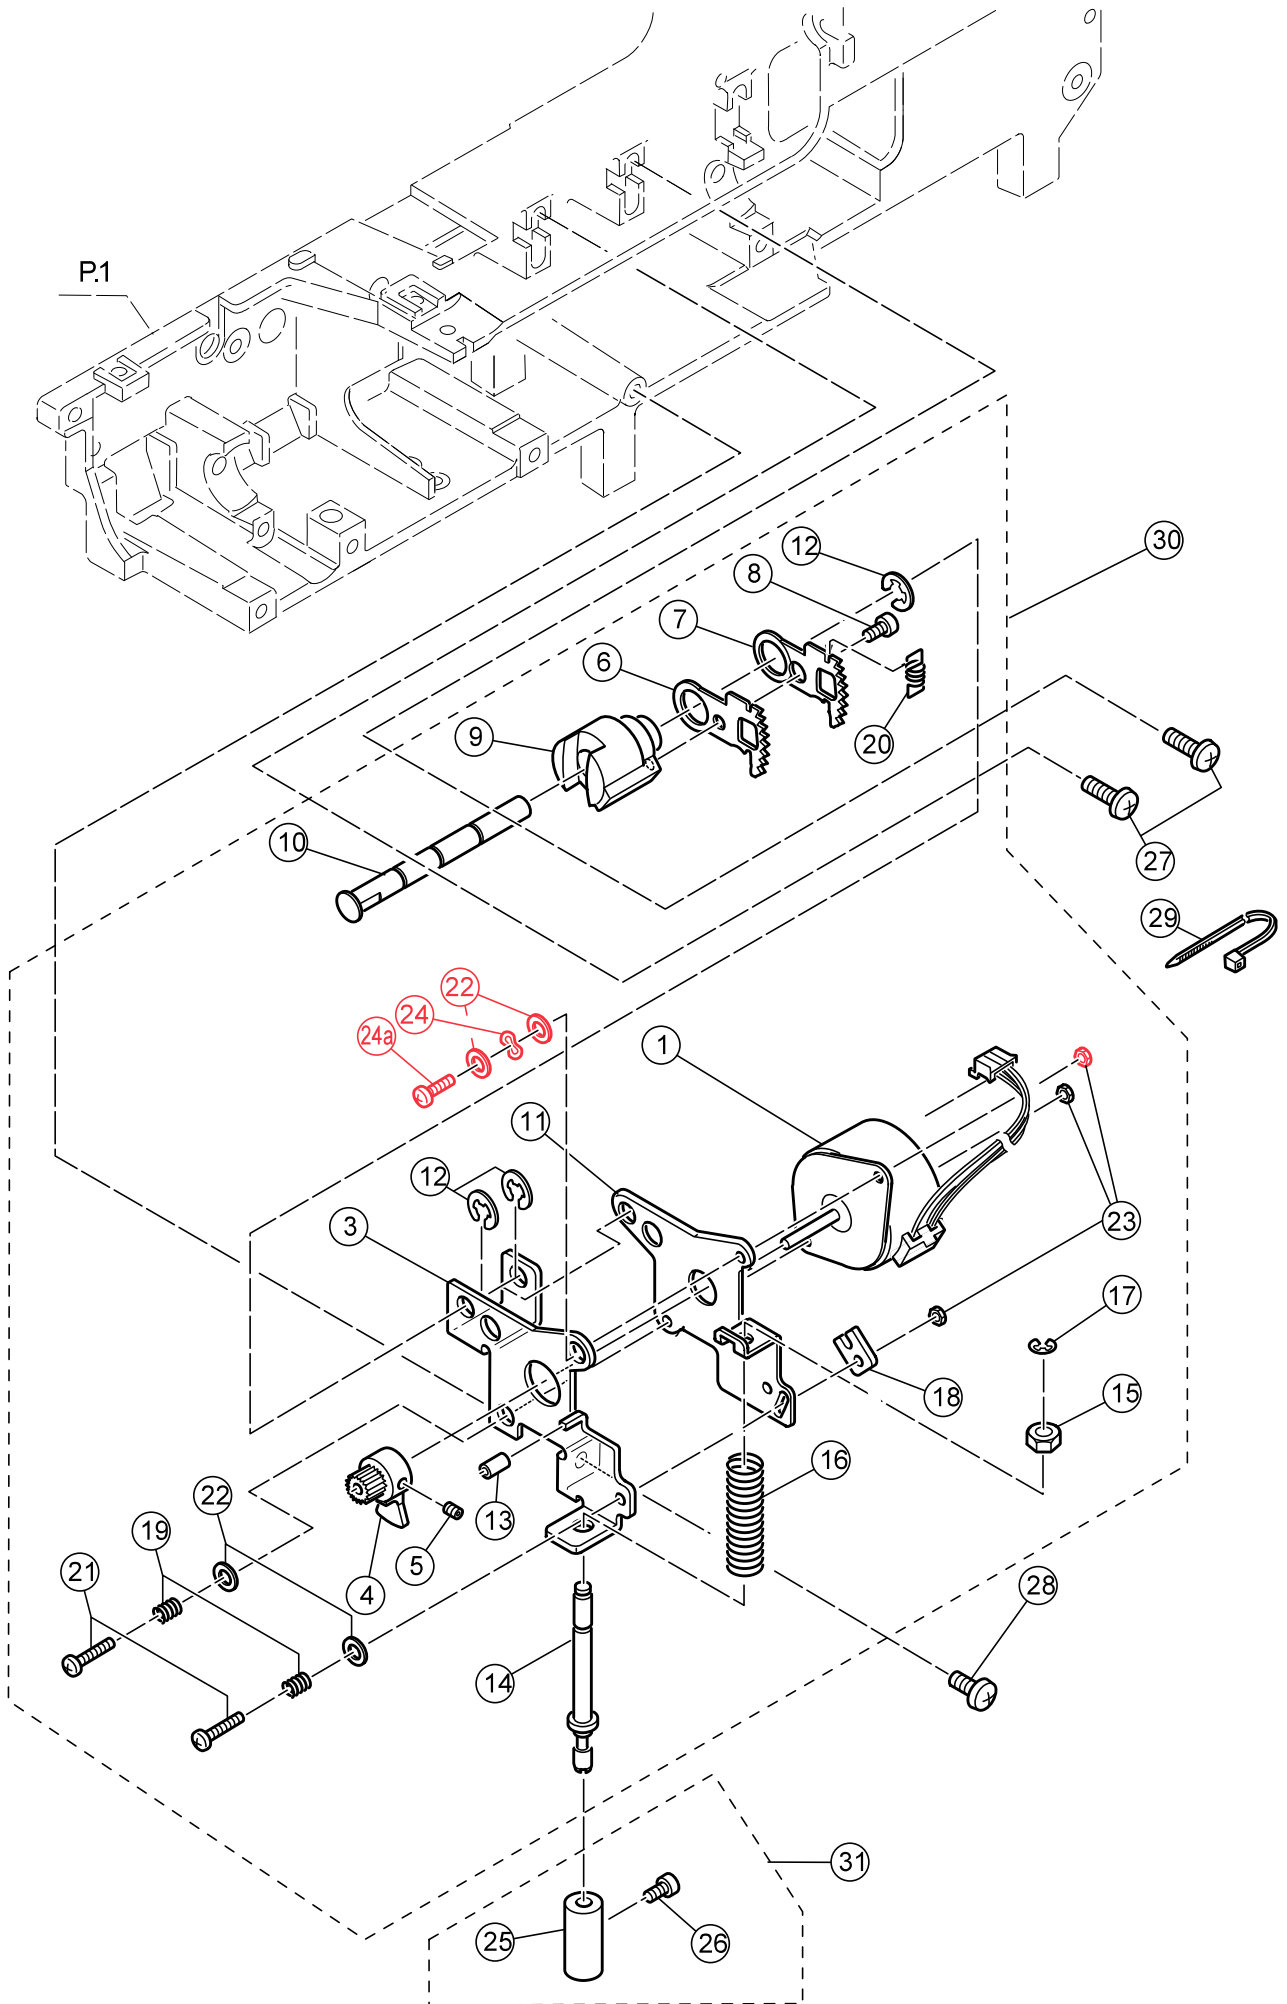

Ref No	Part No	Part Name
1	270 HP32894	F Pulse Motor
3	270 HP32895	F Pulse Motor Bracket
4	270 HP32896	F Pulse Motor Gear
5	270 HP30842	Set Screw
6	270 HP33190	Feed Regulator Gear (A)
7	270 HP33191	Feed Regulator Gear (B)
8	270 HP60800	Set Screw
9	270 HP32899	Feed Regulator
10	270 HP32900	Feed Regulator Shaft
11	270 HP32901	Adjusting Plate
12	68001400	Snap Ring
13	270 HP32867	Rubber Cushion
14	270 HP33319	Forward-Reverse Adjustment Shaft
15	270 HP12436	Nut
16	270 HP32903	Adjusting Spring
17	270 HP07221	Snap Ring
18	270 HP32904	Nut
19	270 HP33322	F Pulse Motor Bracket Spring
20	270 HP33187	Feed Regulator Gear Spring
21	270 HP11431	Set Screw
22	270 HP12453	Washer
23	270 HP13189	Nut
24	270 HP12487	Wave Washer
24a	270 HP11984	Set Screw
25	270 HP33320	Fine Adjustment Shaft
26	270 HP60800	Set Screw
27	416402401	Set Screw
28	270 HP31293	Set Screw
29	68001311	Cord Band
30	416398101	F Pulse Motor Assy. (Incl.01-24)
31	416712001	Fine Adjustment Shaft Assy.(Incl.25-26)