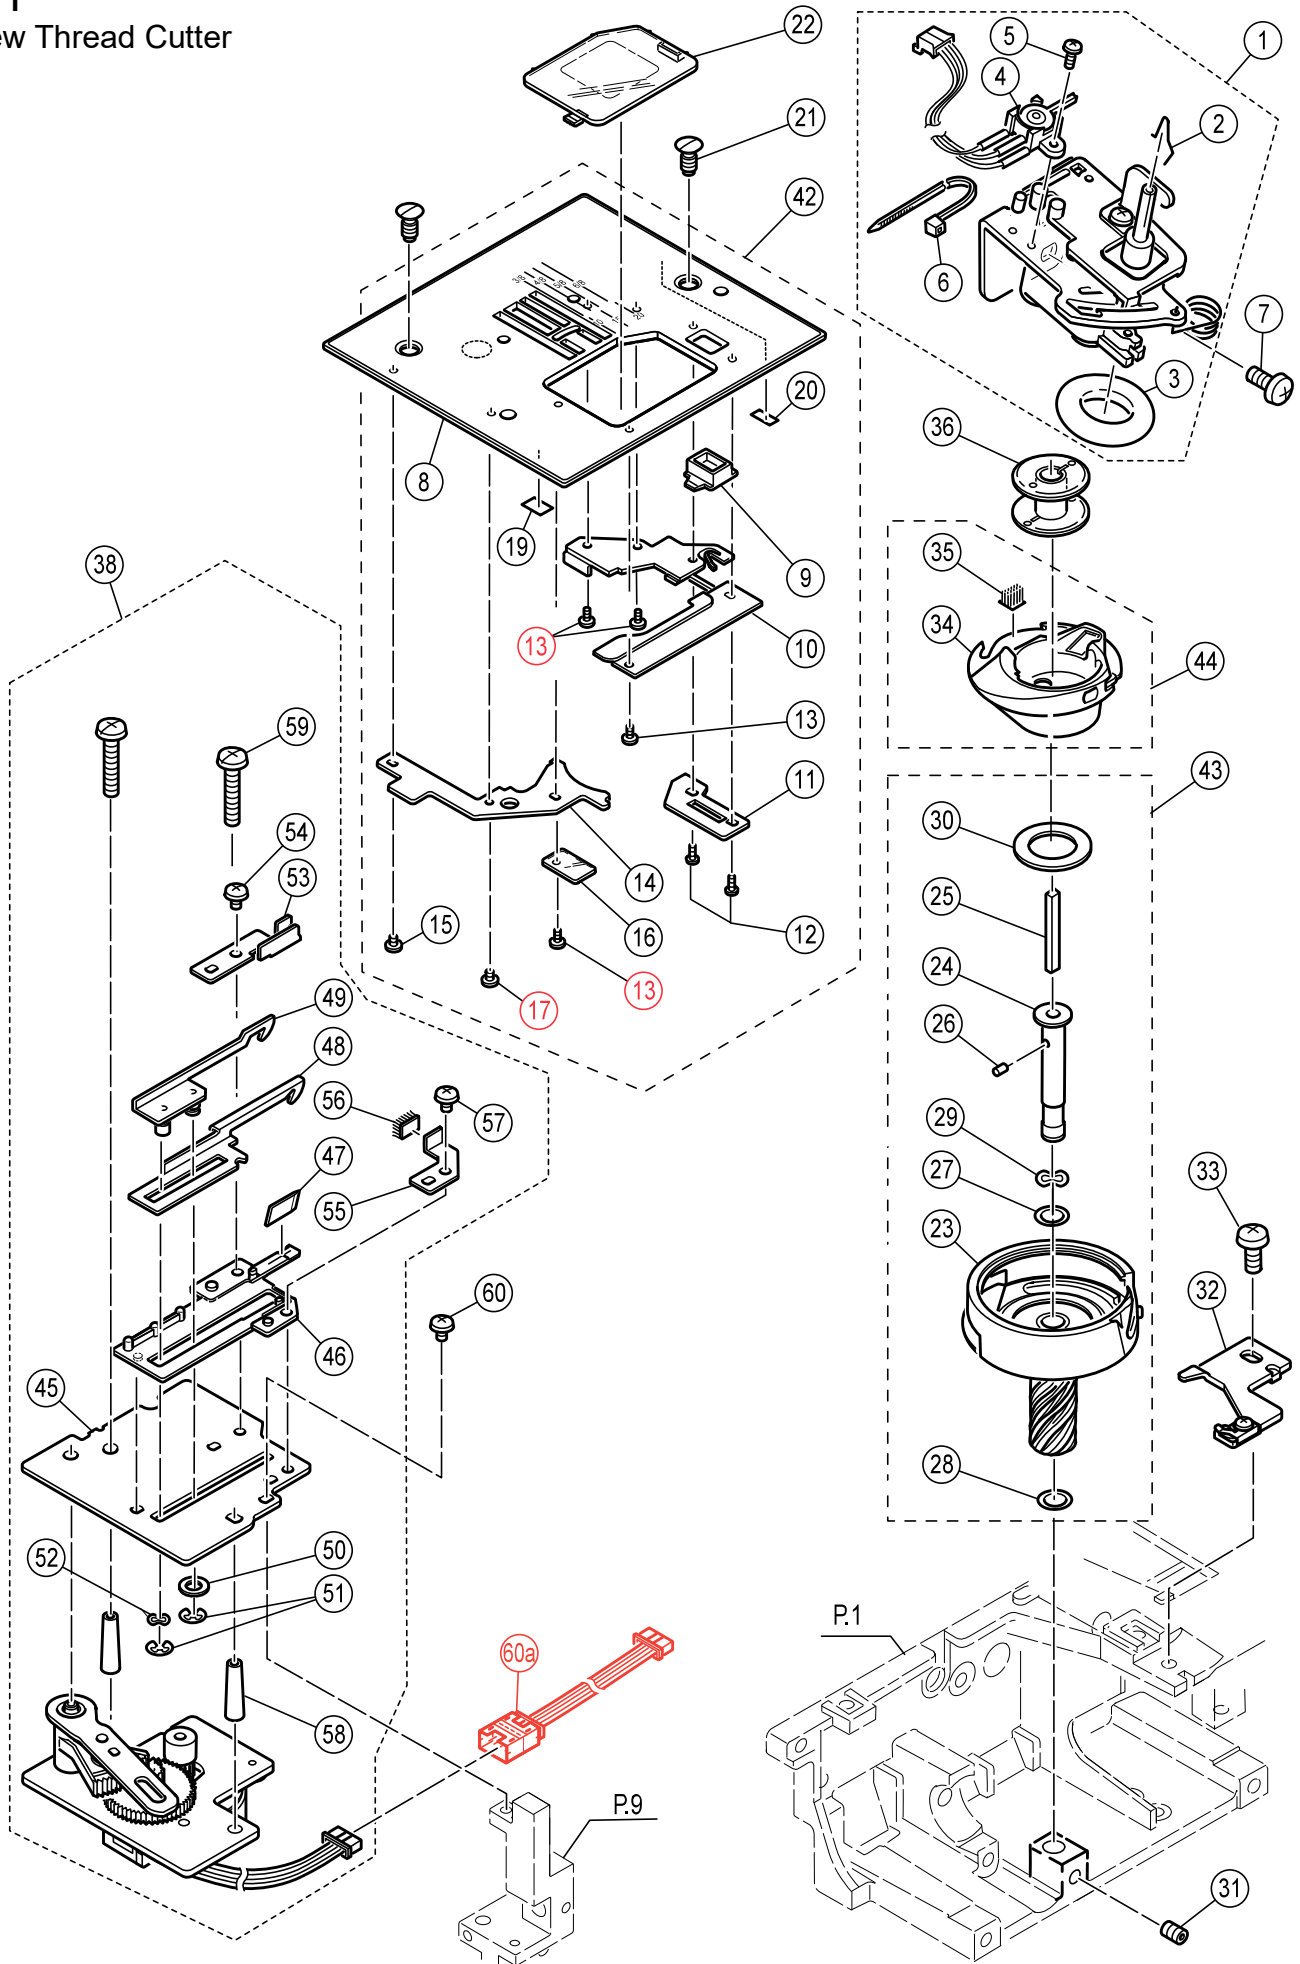

G1

New Thread Cutter

Ref No	Part No	Part Name
1	68002924	Bobbin Winder Assy.(Incl.02-06)
2	270 HP07414-T	Bobbin Winder Shaft Spring
3	68011273	Rubber Ring
4	68002925	Bobbin Winder Switch Assy.
5	416710101	Set Screw
6	68001311	Cord Band
7	270 HP31293	Set Screw
8	270 HP32844	Needle Plate
9	270 HP31734	Slide Lever
10	270 HP32846	Bobbin Cover Plate Holder
11	416396501	Slide Lever Holding Plate
12	270 HP31843	Set Screw
13	270 HP30200	Set Screw
14	416396601	Bobbin Holder Stabilize Plate
15	270 HP32534	Set Screw
16	416710701	Bobbin Cover Support Plate
17	416789701	Set Screw
19	270 HP32879	Rubber Sheet
20	416710801	Rubber Sheet
21	270 HP32743	Set Screw
22	68002926	Bobbin Cover Plate
23	270 HP30113	Hook Race Assy.
24	270 HP32848	Hook Race Shaft
25	270 HP30135	Oil Wick (1)
26	270 HP30136	Oil Wick (2)
27	270 HP10995	Polyslider
28	270 HP10995-3	Polyslider
29	68001856	Wave Washer
30	270 HP30118	Magnet
31	270 HP90932	Set Screw
32	68001659	Bobbin Holder Stopper Assy.
33	270 HP02891	Set Screw
34	68013341	Bobbin Holder Assy.
35	416789901	Brush
36	68001389	Bobbin
38	416789801	Thread Cutter Assy.(Incl.45-58)
42	68008955	Needle Plate Assy.(Incl.08-20)
43	270 HP32744	Hook Race Unit (Incl.23-30)
44	68013328	Bobbin Holder Unit (Incl.34-35)
45	416825901	Thread Cutter Bracket
46	416826001	Thread Cutter Blade Holding Base
47	412423701	Thread Cutter Blade
48	68001386	Thread Catch A
49	416826201	Thread Catch B
50	270 HP03438	Washer
51	270 HP07221	Snap Ring
52	270 HP31838	Wave Wash
53	416826301	Thread Guiding Bracket
54	270 HP12786	Set Screw
55	416826401	Thread Hold
56	416789901	Brush
57	270 HP12786	Set Screw
58	68001387	Spacer
59	68001395	Set Screw
60	270 HP12786	Set Screw
60a	68015756	Thread Cutter Harness Assy.