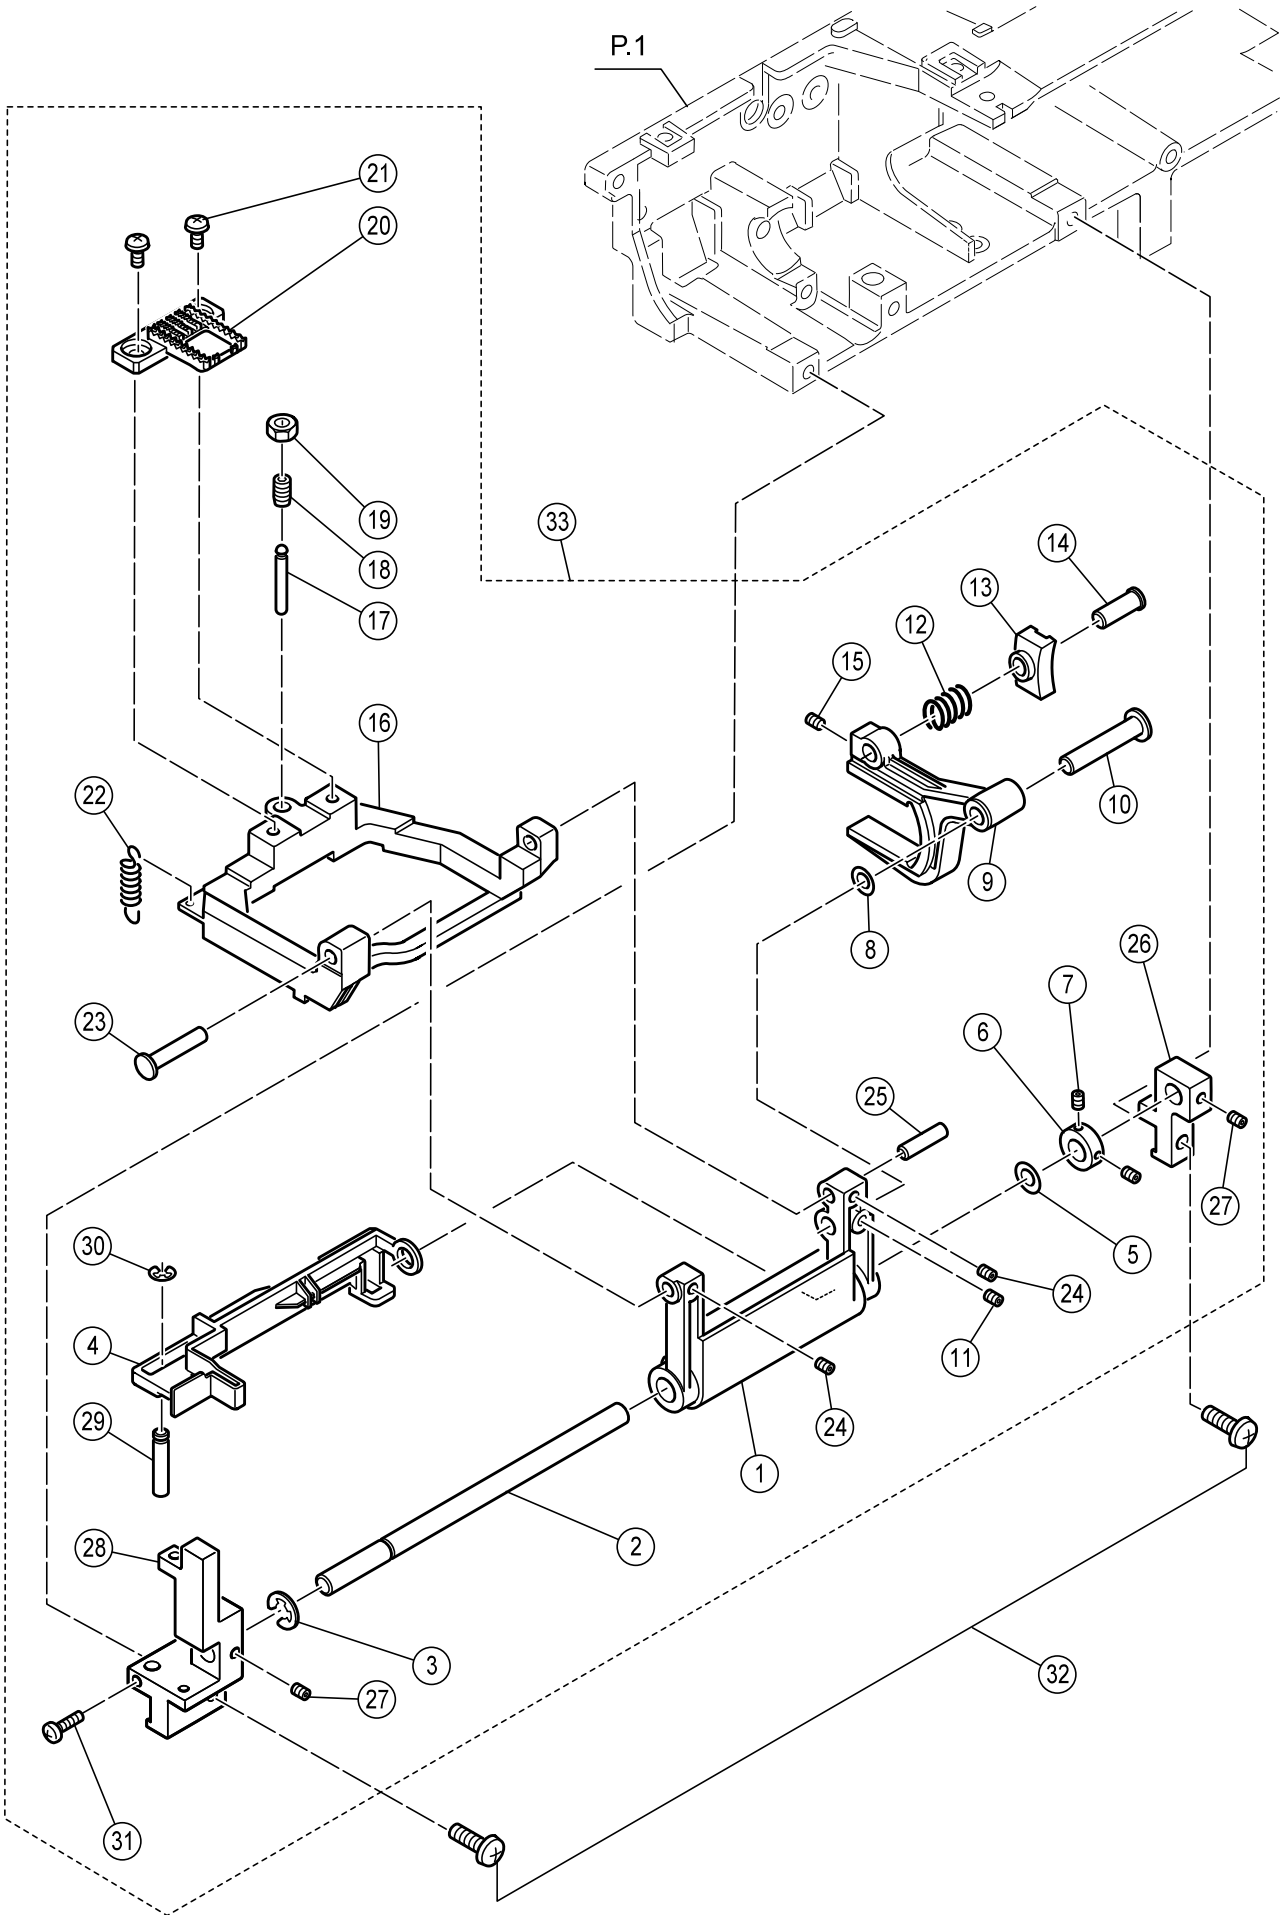

G2 Old Thread Cutter

Ref No	Part No	Part Name	
1	68002924	Bobbin Winder Assy.	
2		Bobbin Winder Shaft Spring	
3	68001351	Rubber Ring	
4	68002925	Bobbin Winder Switch Assy.	
5		Set Screw	
6		Cord Band	
7		Set Screw	
8		Needle Plate	
9		Slide Lever	
10		Bobbin Cover Plate Holder	(Old Version)
11		Slide Lever Holding Plate	
12		Set Screw	
13		Set Screw	
14		Bobbin Holder Stabilize Plate	
15		Set Screw	
16		Bobbin Cover Support Plate	
17		Set Screw	
18		Bursh	
19		Rubber Sheet	
20		Rubber Sheet	
21		Set Screw	
22	68002926	Bobbin Cover Plate	
23		Hook Race Assy.	
24		Hook Race Shaft	
25		Oil Wick (1)	
26		Oil Wick (2)	
27		Polyslider	
28		Polyslider	
29		Wave Washer	
30		Magnet	
31		Set Screw	
32		Bobbin Holder Stopper Assy.	
33		Set Screw	
34		Bobbin Holder Assy.	
35		Brush	
36	68001389	Bobbin	
37		Set Screw	
38	416397001	Thread Cutter Assy.	(Old Version)
39		Movable Knife Assy.	
40		Fixed Knife Pack	
41		Guide For Knife	
42	416397401	Needle Plate Assy.	(Old Version)
43	270 HP32744	Hook Race Unit	
44	416397501	Bobbin Holder Unit	(Old Version)

Ref No	Part No	Part Name	
1		Feed Rocking Cam Follower Bracket Assy.	
2		Drop Feed Arm	
3		Snap Ring	
4		Feed Rocking Cam Follower	
5		Feed Rocking Cam Follower Plate	
6		Set Screw	
7		Feed Rocking Cam Follower Shaft	
8		Feed Rocking Cam Follower Spring	
9		Set Screw	
10		Lower Shaft	(Old Version)
11		Collar	
12		Set Screw	
13		Polyslider	
14		Ball Bush	
15		Snap Ring	
16		Spring Pin	
17		Lower Shaft Timing Pulley	
18		Feed Cam	
19		Feed Cam Collar	
20		Set Screw	
21		Feed Rocking Cam	
22		Slot Spring Pin	
23		Lower Shaft Gear	
24		Set Screw	
25		Set Screw	
26		Lower Shaft Ball Bushing (Left)	
27		Lower Thread Supply Cam	(Old Version)
28		Thread Cutter Cam	(Old Version)
29		Ball Bushing Holder	
30		Set Screw	
31		Ball Bushing Holder (Left)	
32		Feed Rocking Cam Follower Assy.	
33		Lower Shaft Assy.	(Old Version)