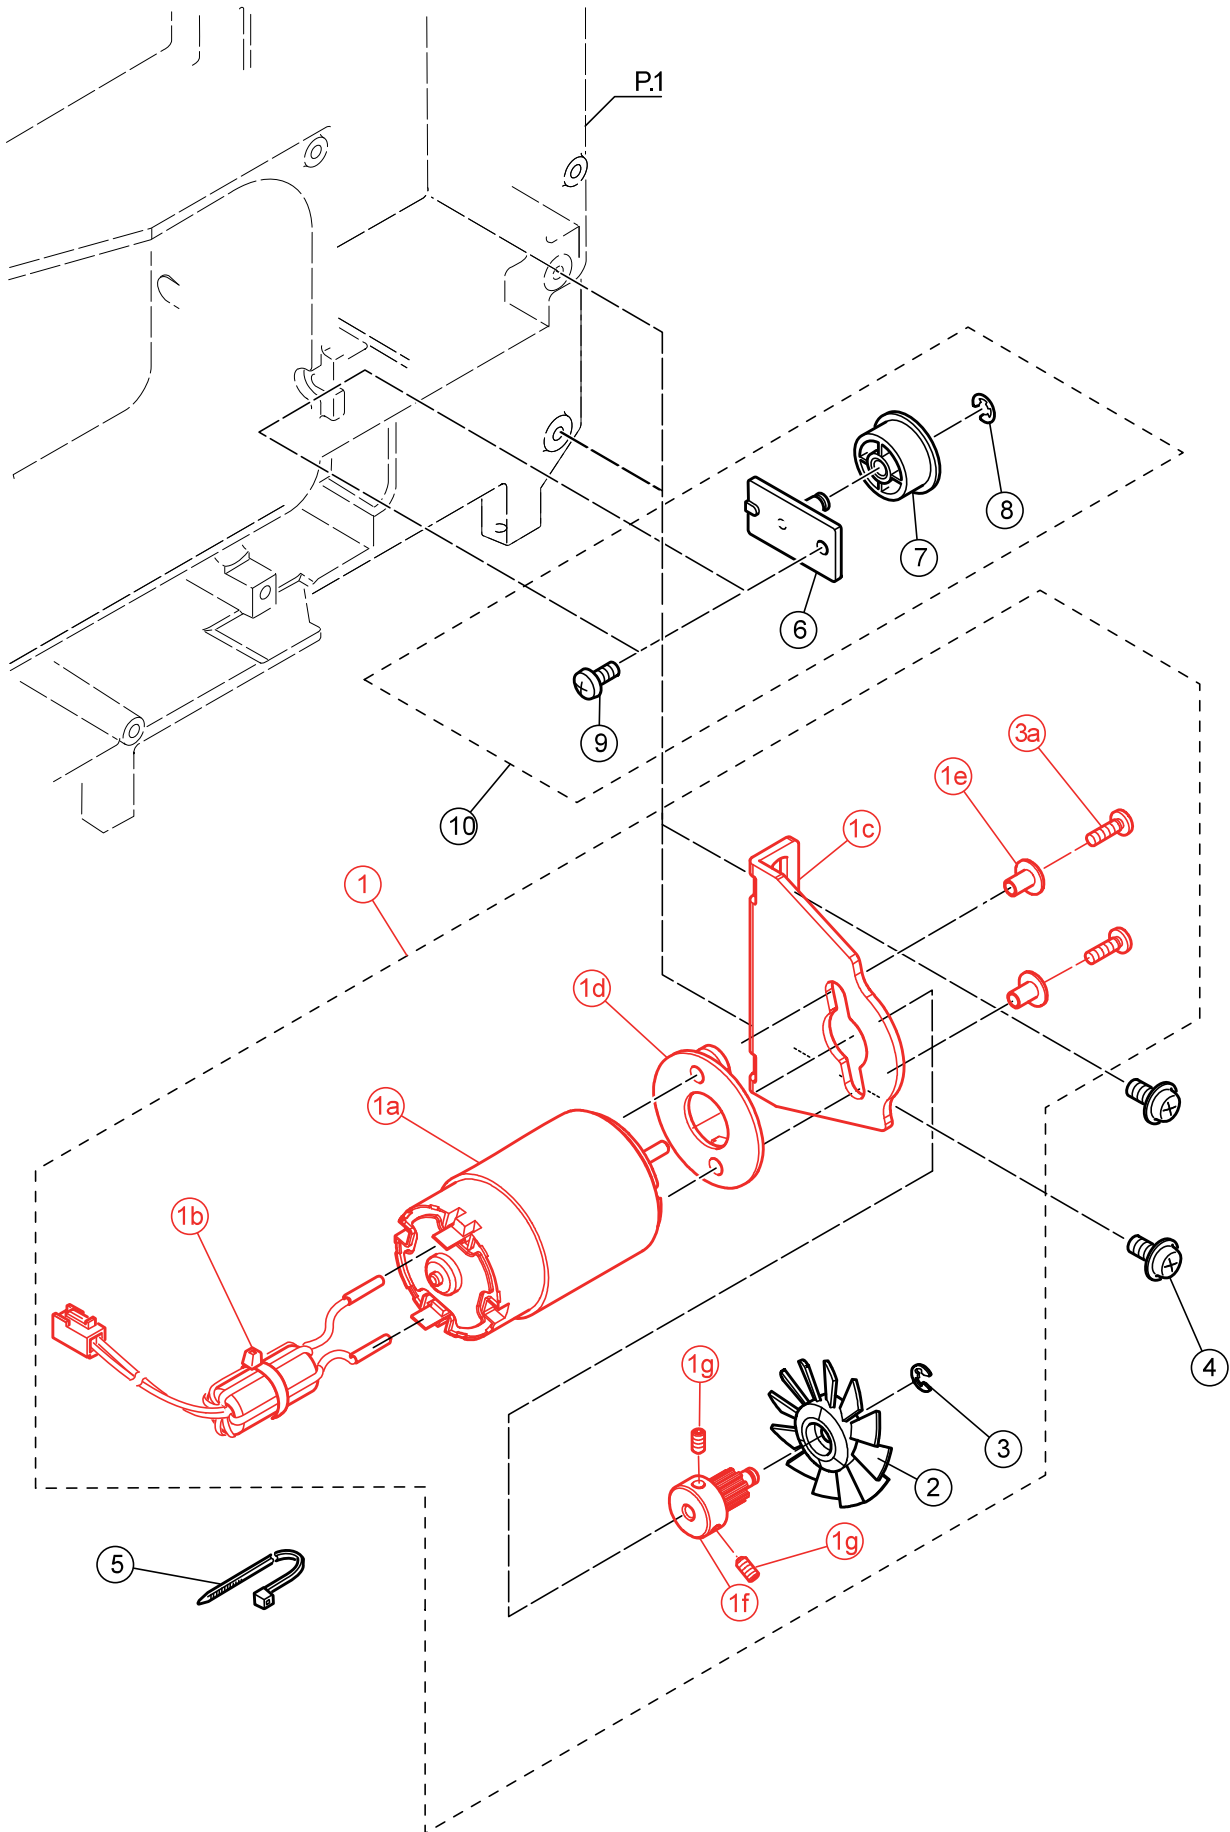

L

<u>Ref No</u>	<u>Part No</u>	<u>Part Name</u>
1	68013404	Motor Assy. (Incl.2-11)
1a	68013407	Motor
1b	416712201	Harness Assy.
1c	68013408	Motor Bracket
1d	68013409	Rubber Cushion
1e	68013410	Motor Collar
1f	68013411	Motor Pulley
1g	68001703	Set Screw with Cup Point M3*6
2	270 HP32925	Motor Fan
3	270 HP07221	Snap Ring
3a	270 HP11984	Binding Head Screw M3*10
4	416403001	Set Screw
5	68001311	Cord Band
6	270 HP32821	Belt Tension Bracket Assy.
7	270 HP32822	Tension Pulley
8	416402801	Snap Ring
9	270 HP02812	Set Screw
10	68002928	Belt Tension Assy. (Incl.06-09)