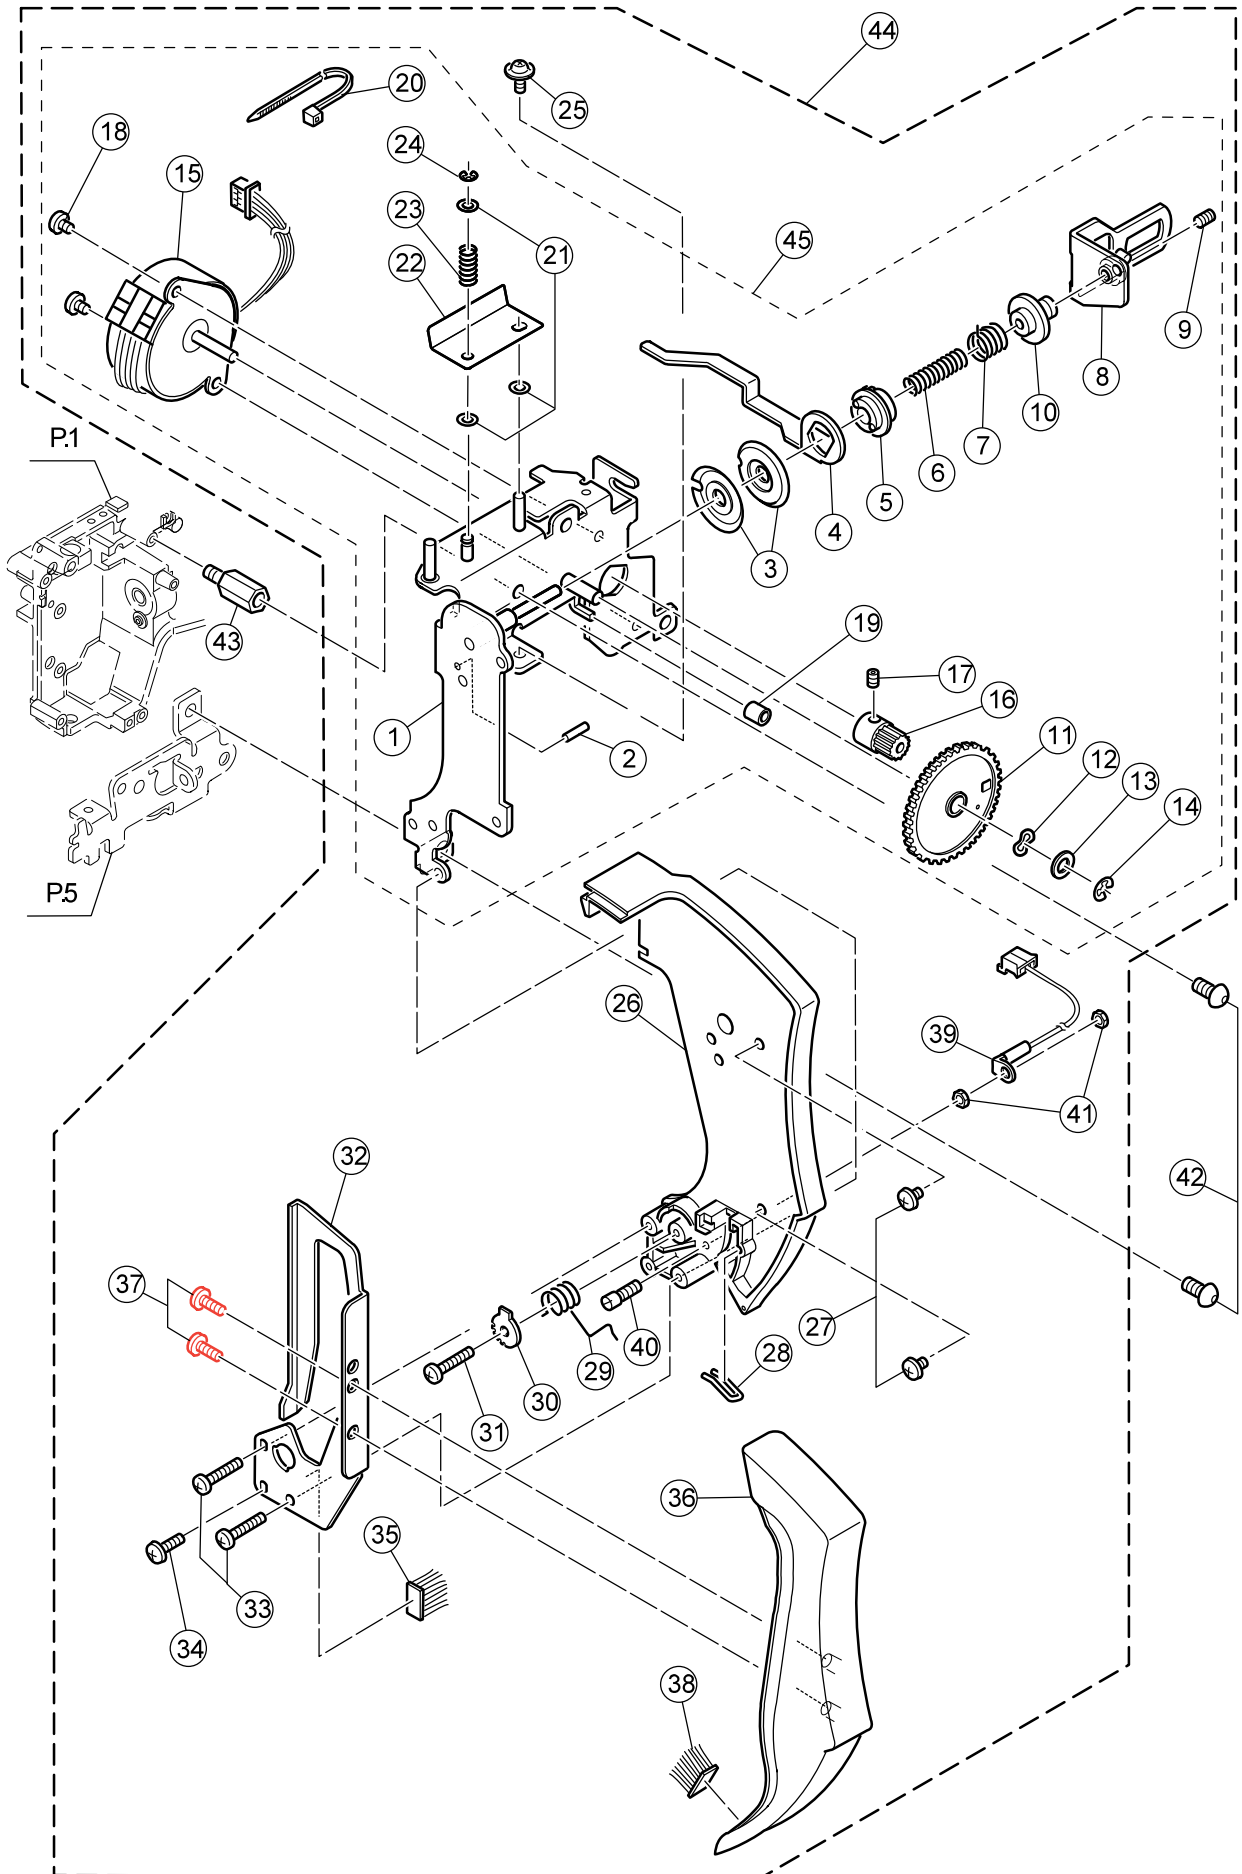

Ref No	Part No	Part Name
1	416788501	Thread Tension Base Assy.
2	270 HP30261-1	Spring Pin
3	68001586	Thread Tension Disc
4	270 HP32775	Thread Tension Releasing Plate
5	270 HP30154	Tension Collar
6	416395601	Thread Tension Sub-spring
7	416395701	Thread Tension Spring
8	416788401	Thread Tension Plate Assy.
9	270 HP30587	Set Screw
10	270 HP32777	Tension Regulating Screw
11	416395801	Thread Tension Cam
12	270 HP12487	Wave Washer
13	270 HP03438	Washer
14	270 HP07221	Snap Ring
15	416395901	Tension Release Pulse Motor
16	270 HP32911	Z Pulse Motor Gear
17	270 HP33374	Set Screw
18	270 HP30695	Set Screw
19	416709201	Rubber Cushion
20	68001311	Cord Band
21	270 HP32944	Polyslider
22	270 HP32787	Pre-Tension Plate
23	270 HP32788	Pre-Tension Spring
24	270 HP60018	Snap Ring
25	270 HP31582	Set Screw
26	416399501	Thread Guide Cover
27	270 HP12786	Set Screw
28	416396001	Thread Guide
29	416396101	Thread Check Spring
30	270 HP32783	Check Spring Adjust Plate
31	270 HP11431	Set Screw
32	270 HP33277	Take Up Lever Guide Bracket
33	270 HP11431	Set Screw
34	270 HP30271	Set Screw
35	270 HP33163	Brush
36	416399701	Thread Take-up Lever Cover
37	270 HP30271	Set Screw
38	416709501	Brush
39	416399601	Thread Check Spring Cord
40	416788701	Thread Check Spring Shaft
41	270 HP13189	Nut
42	270 HP31689	Set Screw
43	270 HP33318	Stud
44	68002917	Thread Tension Unit(Incl.01-41)
45	416399801	Thread Tension Assy.(Incl.01-24)