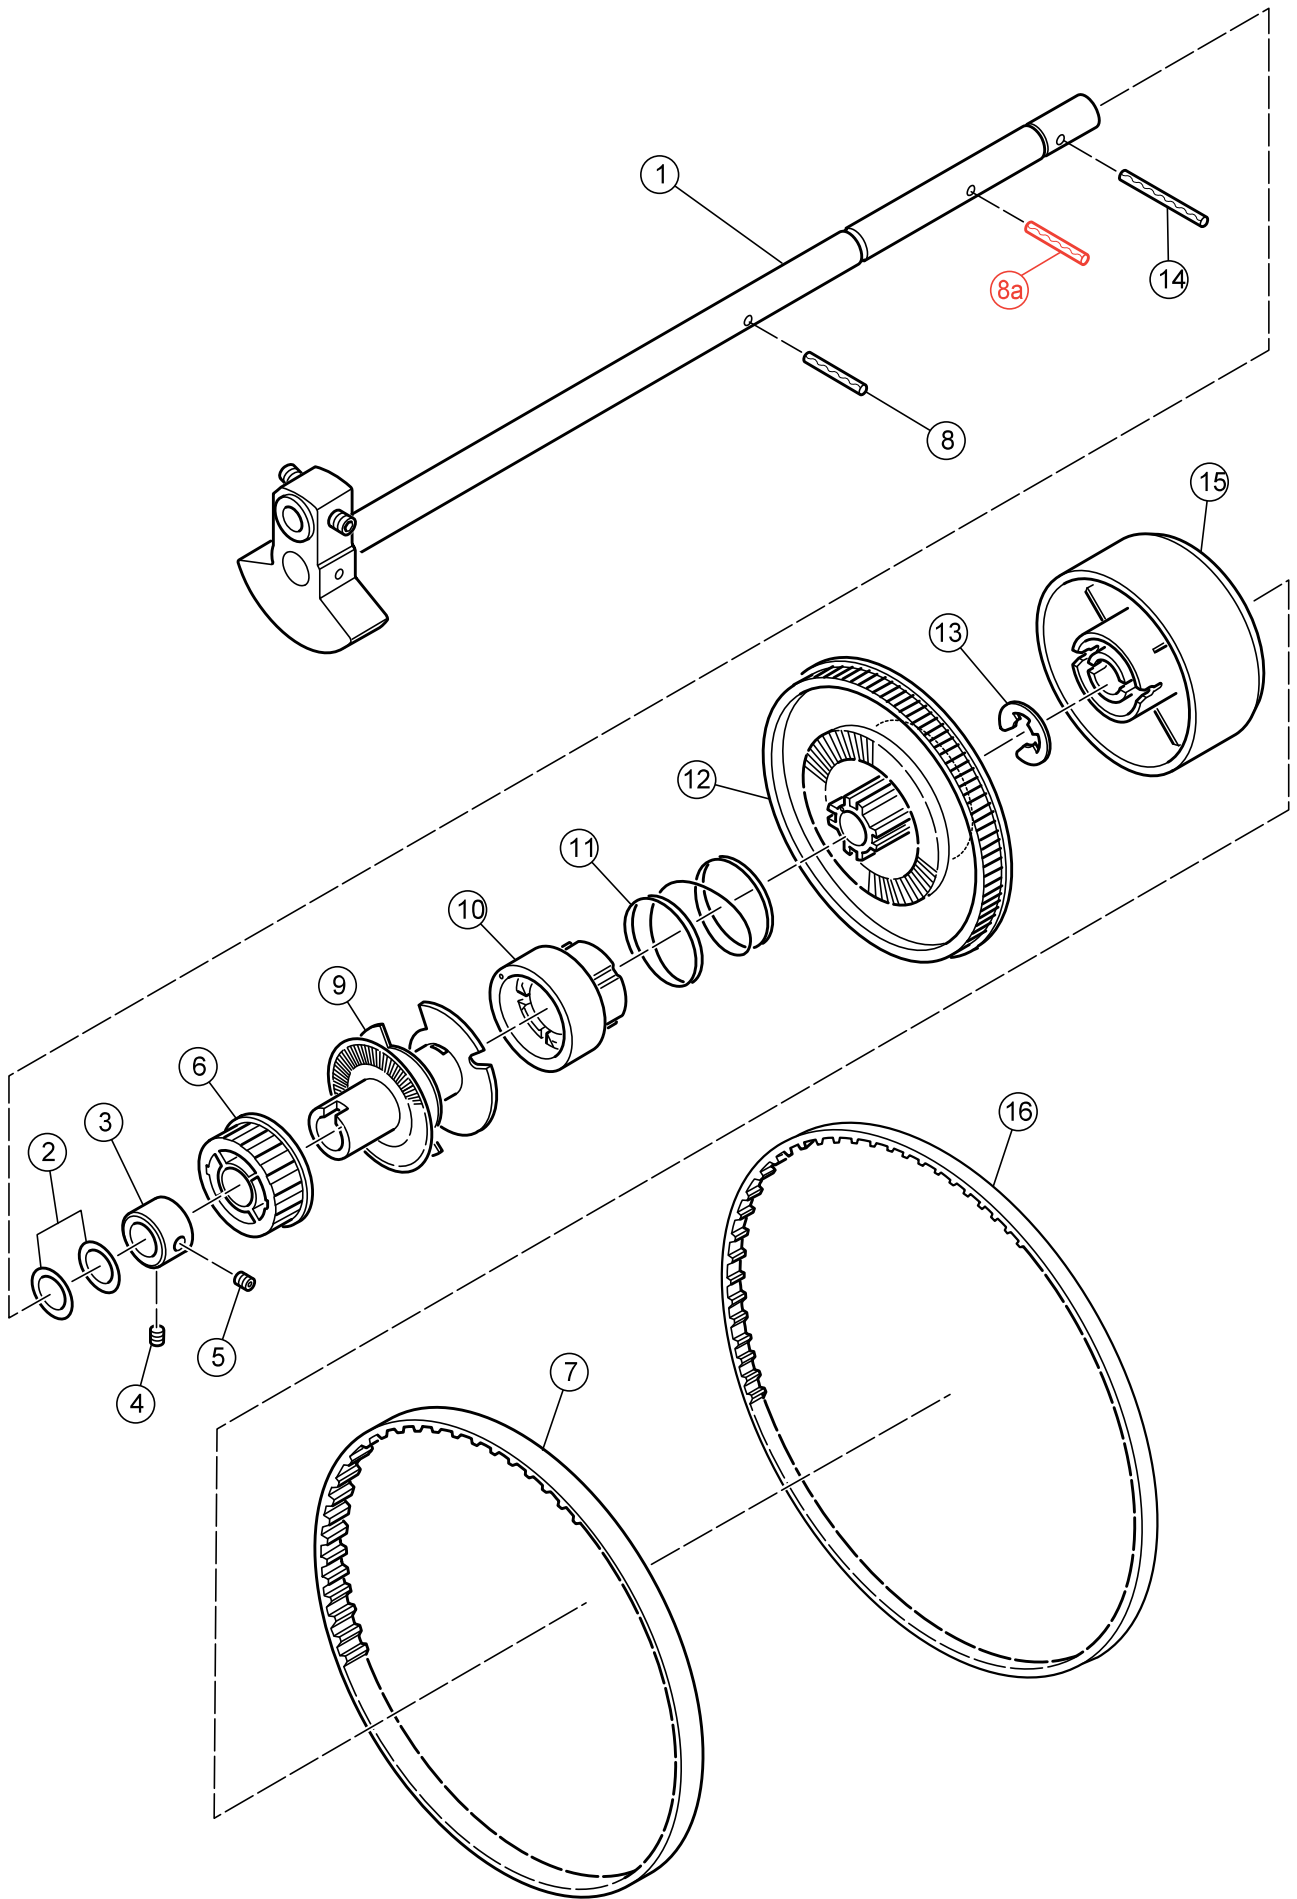

<u>Ref No</u>	<u>Part No</u>	<u>Part Name</u>	
Avilable			
1	416400201	Upper Shaft Assy.	
2	270 HP12005	Polyslider	
3	270 HP32827	Upper Shaft Collar	
4	270 HP30388	Set Screw	
5	270 HP12544	Set Screw	
6	68001199	Upper Shaft Timing Pulley	
7	416400301	Timing Belt (Upper Shaft)	
8	416400401	Spring Pin	
8a	68001326	Spring Pin	
9	68001234	STS Slit	
10	68001328	Clutch Change Collar	
11	68001331	Clutch Change Spring	
12	68001333	Belt Wheel	
13	270 HP30045	Snap Ring	
14	416400501	Spring Pin	
15	416710501	Hand Wheel	
16	68001340	Timing Belt (Motor)	(New Version)
16	416400601	Timing Belt (Motor)	(Old Version)