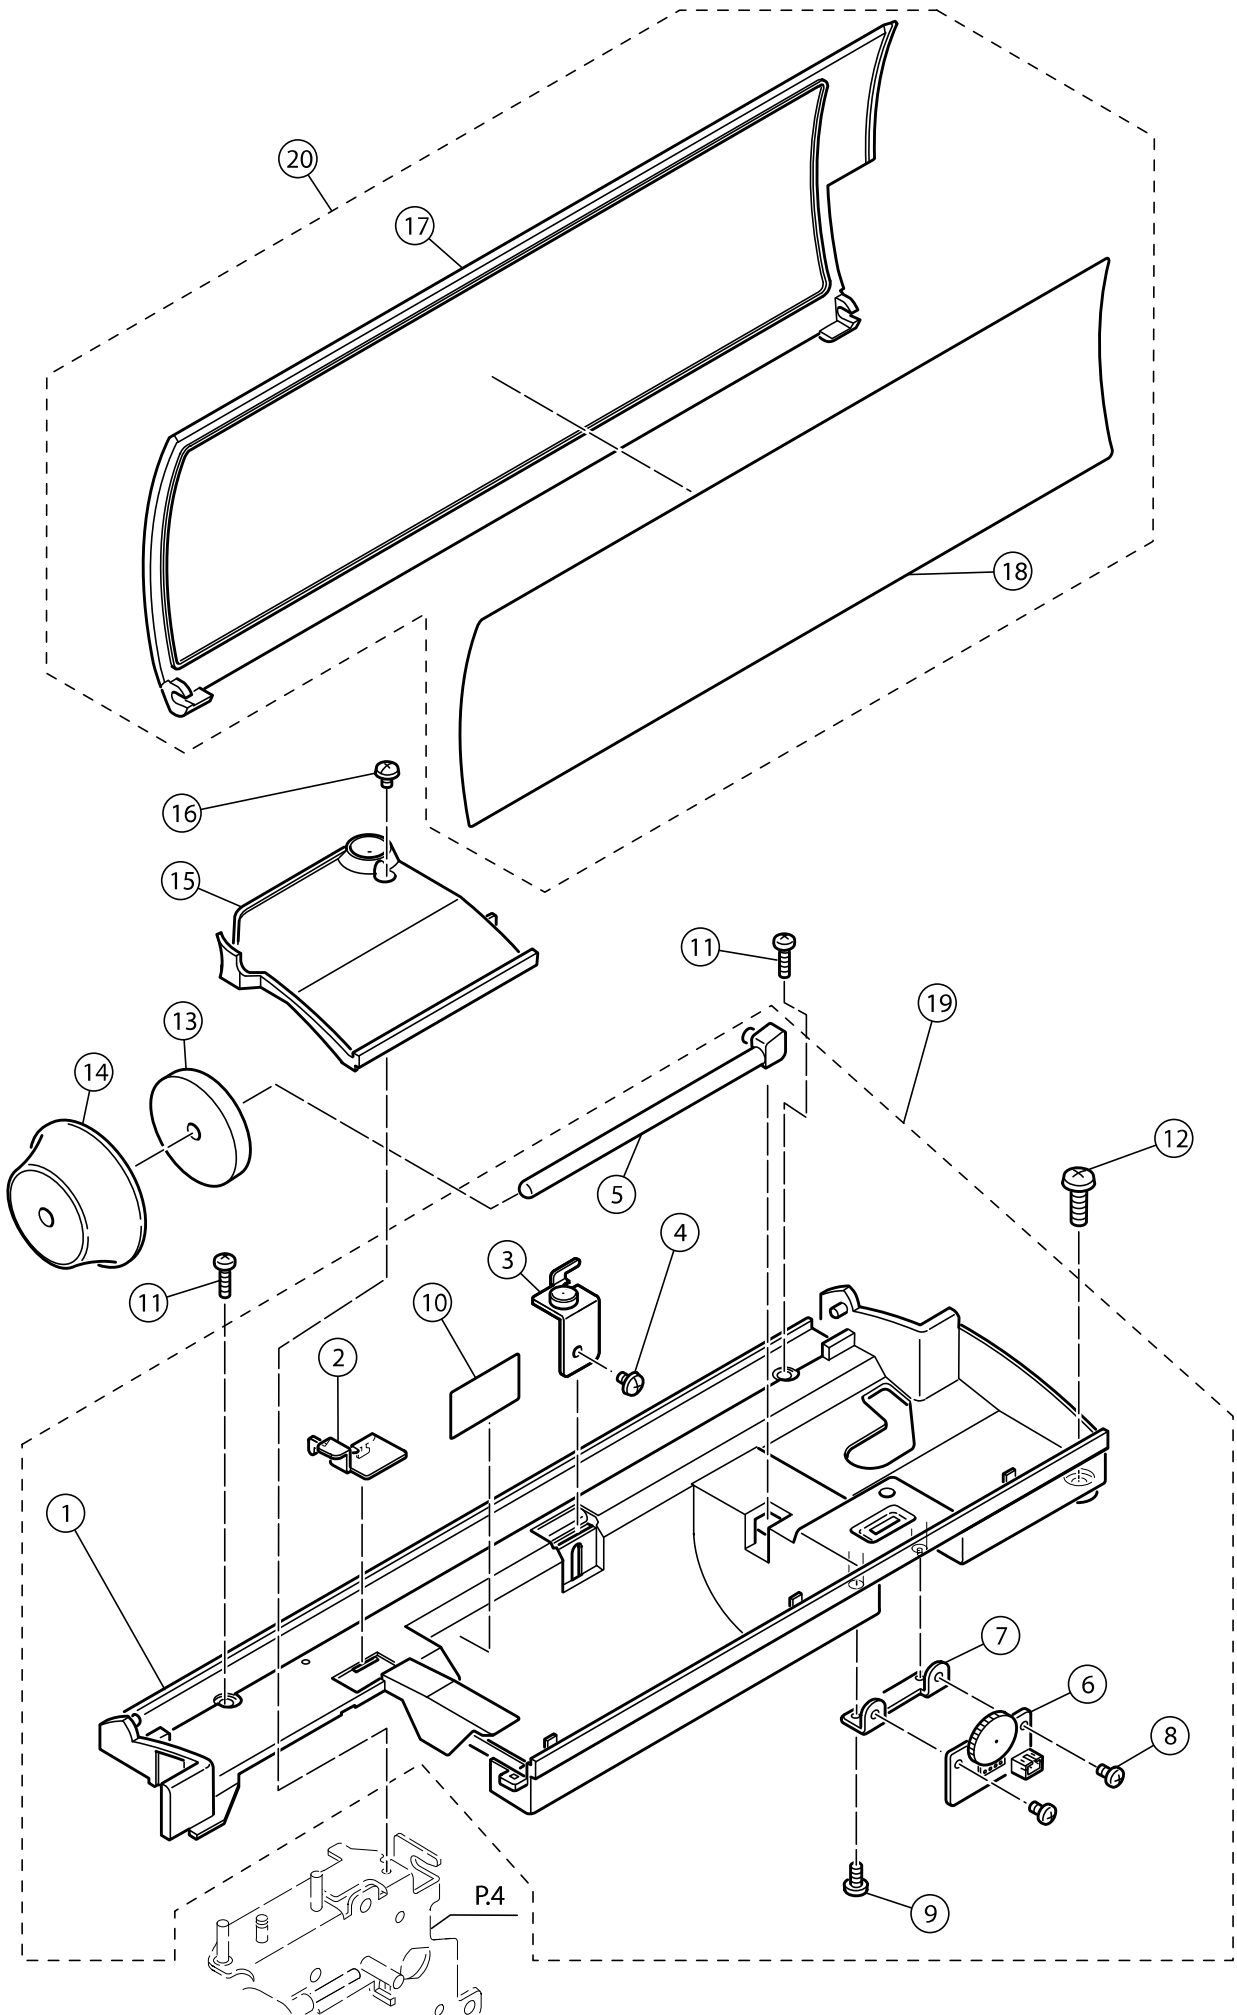

<u>Ref No</u>	<u>Part No</u>	<u>Part Name</u>	
1		Unit Cover	(Old Version)
2	68002911	Thread Guide	
3		Thread Guide Assy.	
4		Set Screw	
5	68002912	Spool Stand	
6		Contrast Control Board Assy.	(Old Version)
7		Contrast Control Board Bracket	(Old Version)
8		Set Screw	(Old Version)
9		Set Screw	(Old Version)
10		Thread Spool Sticker	
11		Set Screw	
12		Set Screw	
13	412610701	Felt	
14	68001559	Thread Cap	
15	416399401	Thread Tension Cover	
16		Set Screw	
17		Flap	
18		Pattern Chart Label	
19	416395401	Unit Cover Assy.	(Old Version)
20	416395501	Flap Assy.