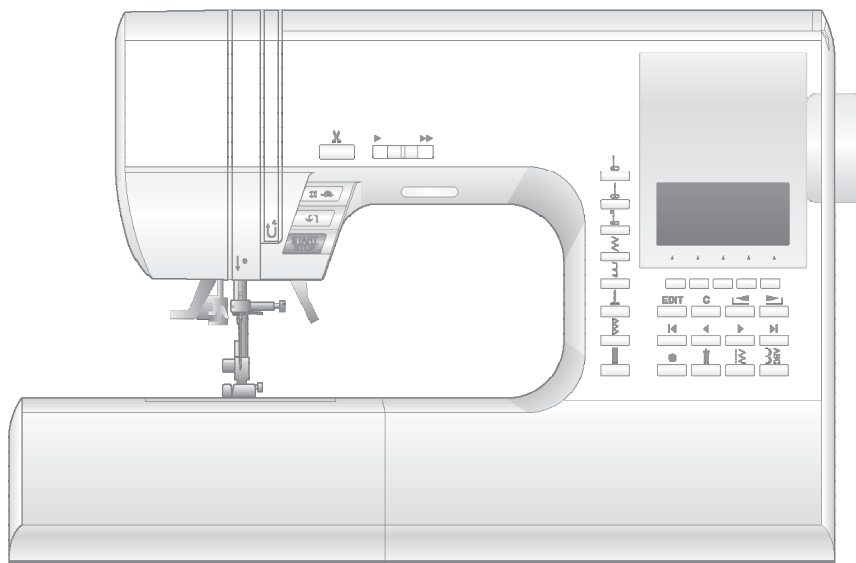

9960

Liste de pièces
Lista de Piezas
Parts List

A

Ref No	Part No	Part Name
1		Machine Frame
2	416394601	Base
3	416394701	Base Cover
4	270 HP61041	Set Screw
5	270 HP32755	Rubber Foot (A)
6	270 HP32756	Rubber Foot (B)
7	270 HP32757	Rubber Foot Adjusting Screw
8	270 HP91648	Adjustable Lock Nut
9	416394801	Guide Plate for Stitch Balance
10	270 HP31293	Set Screw
11	416398401	Face Plate
11	68015697	Face Plate(8060 Only)
12	270 HP31966	Thread Cutter Base
13	412423701	Thread Cutter
14	270 HP31244	Set Screw
15	416402401	Set Screw
16	68015716	Rear Cover Stabilize Plate
17	270 HP12785	Set Screw
18	68015719	Rear Cover
19	68002901	Terminal Box Assy. (EU.AU)
19	68002902	Terminal Box Assy. (US.CA.MX.8060)
20	270 HP90810	Set Screw
21		
22	416394901	Handle
23	416402501	Handle Hinge (Left)Assy.
24	416402601	Handle Hinge (Right)Assy.
25	416402701	Wave Washer
26	416402801	Snap Ring
27	270 HP31293	Set Screw
28	68002903	Base Assy.(Incl.02-09)
29	68002904	Face Plate Assy. (Incl.11-14)
29	68015721	Face Plate Assy. (Incl.11-14)(8060 Only)
30	416565701	Rear Cover Assy. (Incl.18-19)
30	68015730	Rear Cover Assy. (Incl.18-19)
31	68002905	Handle Assy. (Incl.22-26)

Ref No	Part No	Part Name	
1		Front Cover	(Old Version)
2		Start Stop Switch Key-top	
3	416398701	Reverse/Quick Slow Key-Top	
4		Thread Cutter Key-top	
5		Speed Control Key-top	
6	416399001	Circuit Boards	
7		Set Screw	
8		Set Screw	
9	68002906	LED Light Cover	
10		Set Screw	
11		LED Light Bracket	
12		Set Screw	
13		Set Screw	
14	416399101	Control Key-top	
15		Screen Cover	(Old Version)
16	416395101	LCD Assy.	(Old Version)
17		Set Screw	
18		DIS Board Assy.	(Old Version)
19		Set Screw	
20		Cord Band	
21	416395201	Controller Cord Assy.	
22		Filament Tape	
23		Speed Nut	
24		Panel	(Old Version)
25	416395301	Extension Table Assy.	
26		Front Cover Assy.	(Old Version)