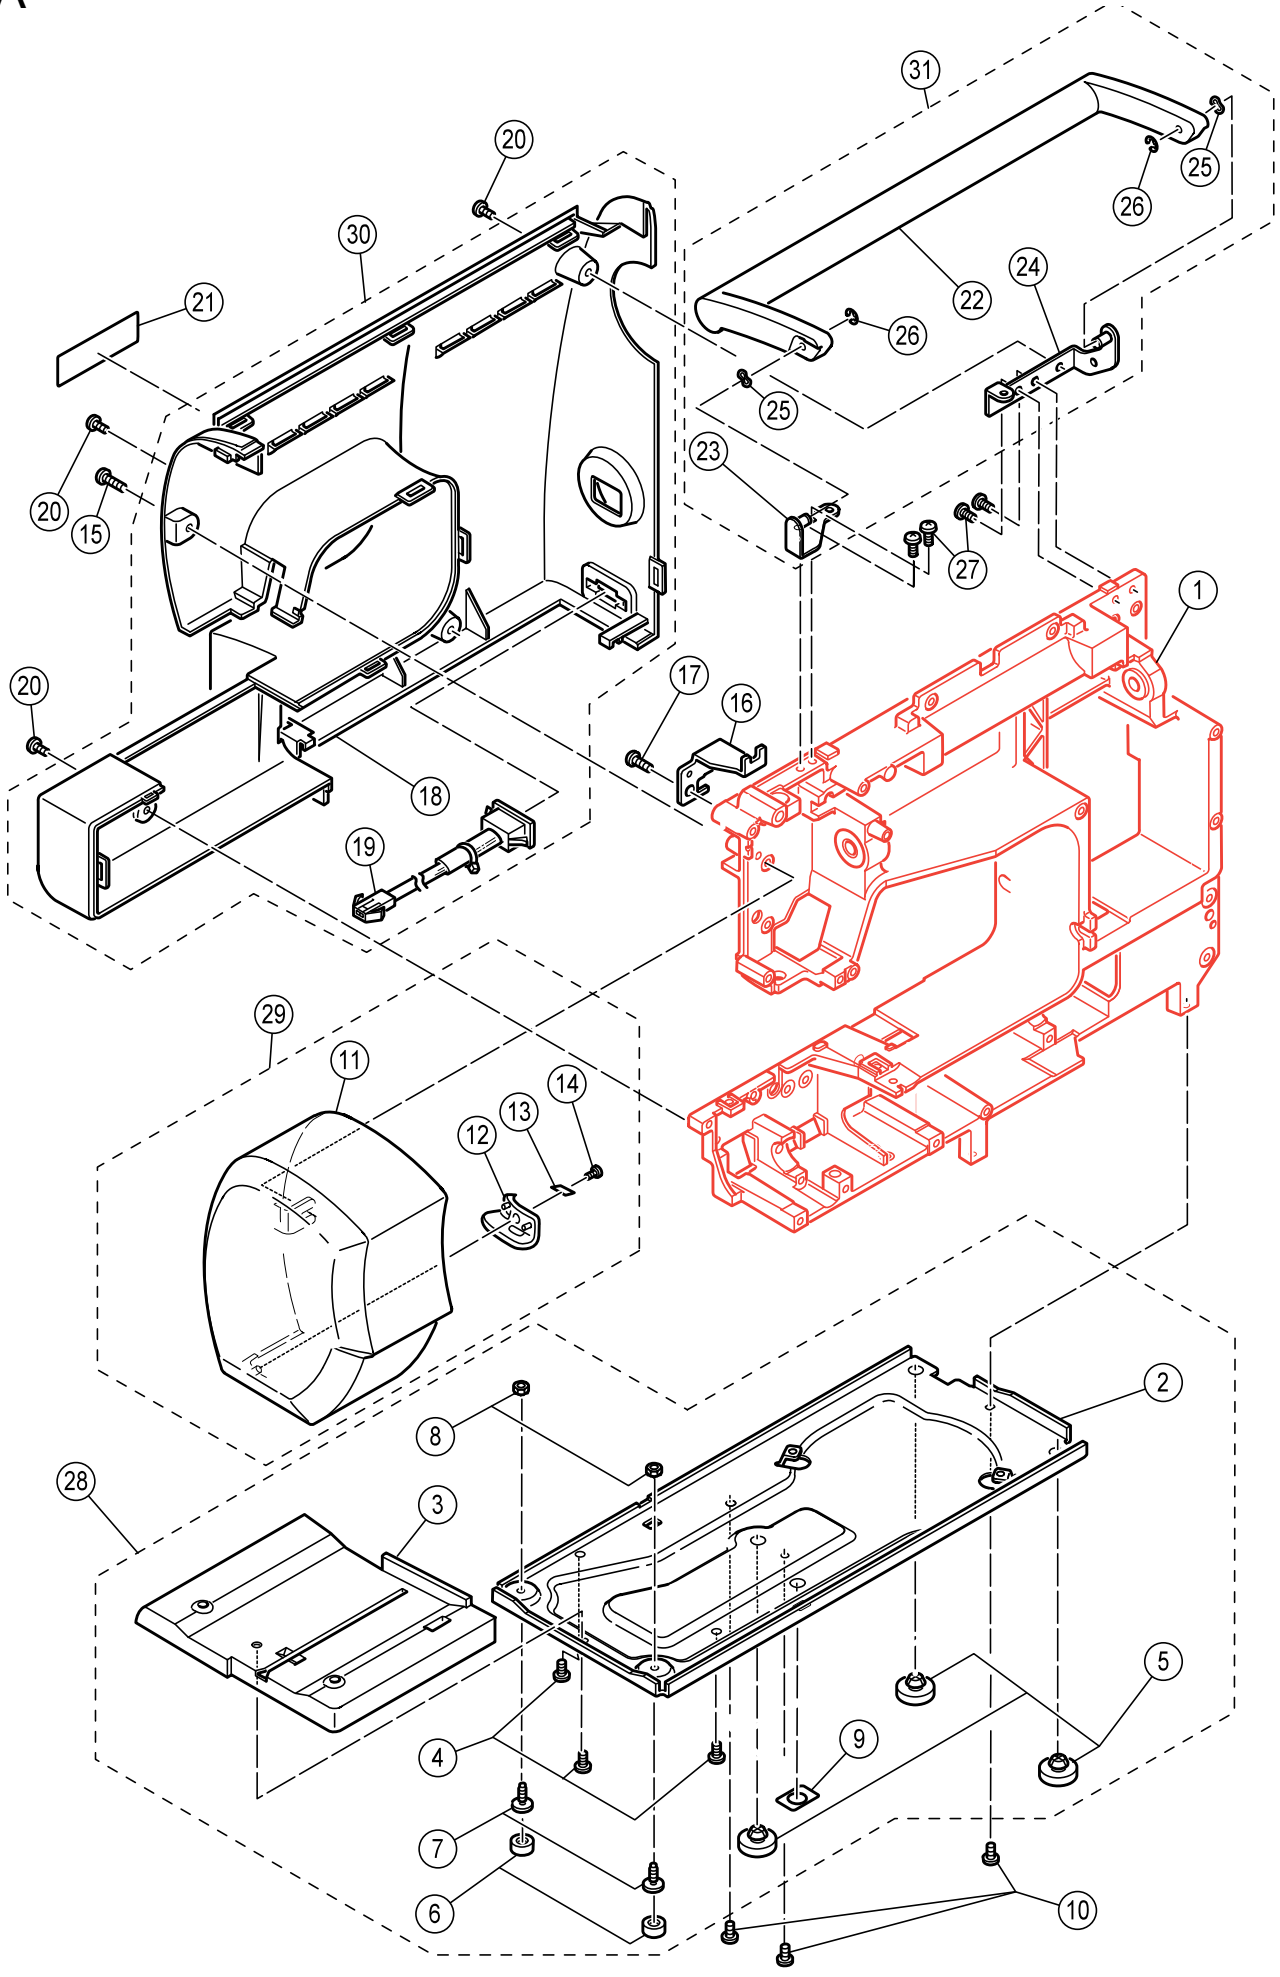

9960

Liste de pièces
Lista de Piezas
Parts List

A

Ref No	Part No	Part Name
1		Machine Frame
2	416394601	Base
3	416394701	Base Cover
4	270 HP61041	Set Screw
5	270 HP32755	Rubber Foot (A)
6	270 HP32756	Rubber Foot (B)
7	270 HP32757	Rubber Foot Adjusting Screw
8	270 HP91648	Adjustable Lock Nut
9	416394801	Guide Plate for Stitch Balance
10	270 HP31293	Set Screw
11	416398401	Face Plate
11	68015697	Face Plate(8060 Only)
12	270 HP31966	Thread Cutter Base
13	412423701	Thread Cutter
14	270 HP31244	Set Screw
15	416402401	Set Screw
16	68015716	Rear Cover Stabilize Plate
17	270 HP12785	Set Screw
18	68015719	Rear Cover
19	68002901	Terminal Box Assy. (EU.AU)
19	68002902	Terminal Box Assy. (US.CA.MX.8060)
20	270 HP90810	Set Screw
21		
22	416394901	Handle
23	416402501	Handle Hinge (Left)Assy.
24	416402601	Handle Hinge (Right)Assy.
25	416402701	Wave Washer
26	416402801	Snap Ring
27	270 HP31293	Set Screw
28	68002903	Base Assy.(Incl.02-09)
29	68002904	Face Plate Assy. (Incl.11-14)
29	68015721	Face Plate Assy. (Incl.11-14)(8060 Only)
30	416565701	Rear Cover Assy. (Incl.18-19)
30	68015730	Rear Cover Assy. (Incl.18-19)
31	68002905	Handle Assy. (Incl.22-26)

Ref No	Part No	Part Name	
1		Front Cover	(Old Version)
2		Start Stop Switch Key-top	
3	416398701	Reverse/Quick Slow Key-Top	
4		Thread Cutter Key-top	
5		Speed Control Key-top	
6	416399001	Circuit Boards	
7		Set Screw	
8		Set Screw	
9	68002906	LED Light Cover	
10		Set Screw	
11		LED Light Bracket	
12		Set Screw	
13		Set Screw	
14	416399101	Control Key-top	
15		Screen Cover	(Old Version)
16	416395101	LCD Assy.	(Old Version)
17		Set Screw	
18		DIS Board Assy.	(Old Version)
19		Set Screw	
20		Cord Band	
21	416395201	Controller Cord Assy.	
22		Filament Tape	
23		Speed Nut	
24		Panel	(Old Version)
25	416395301	Extension Table Assy.	
26		Front Cover Assy.	(Old Version)