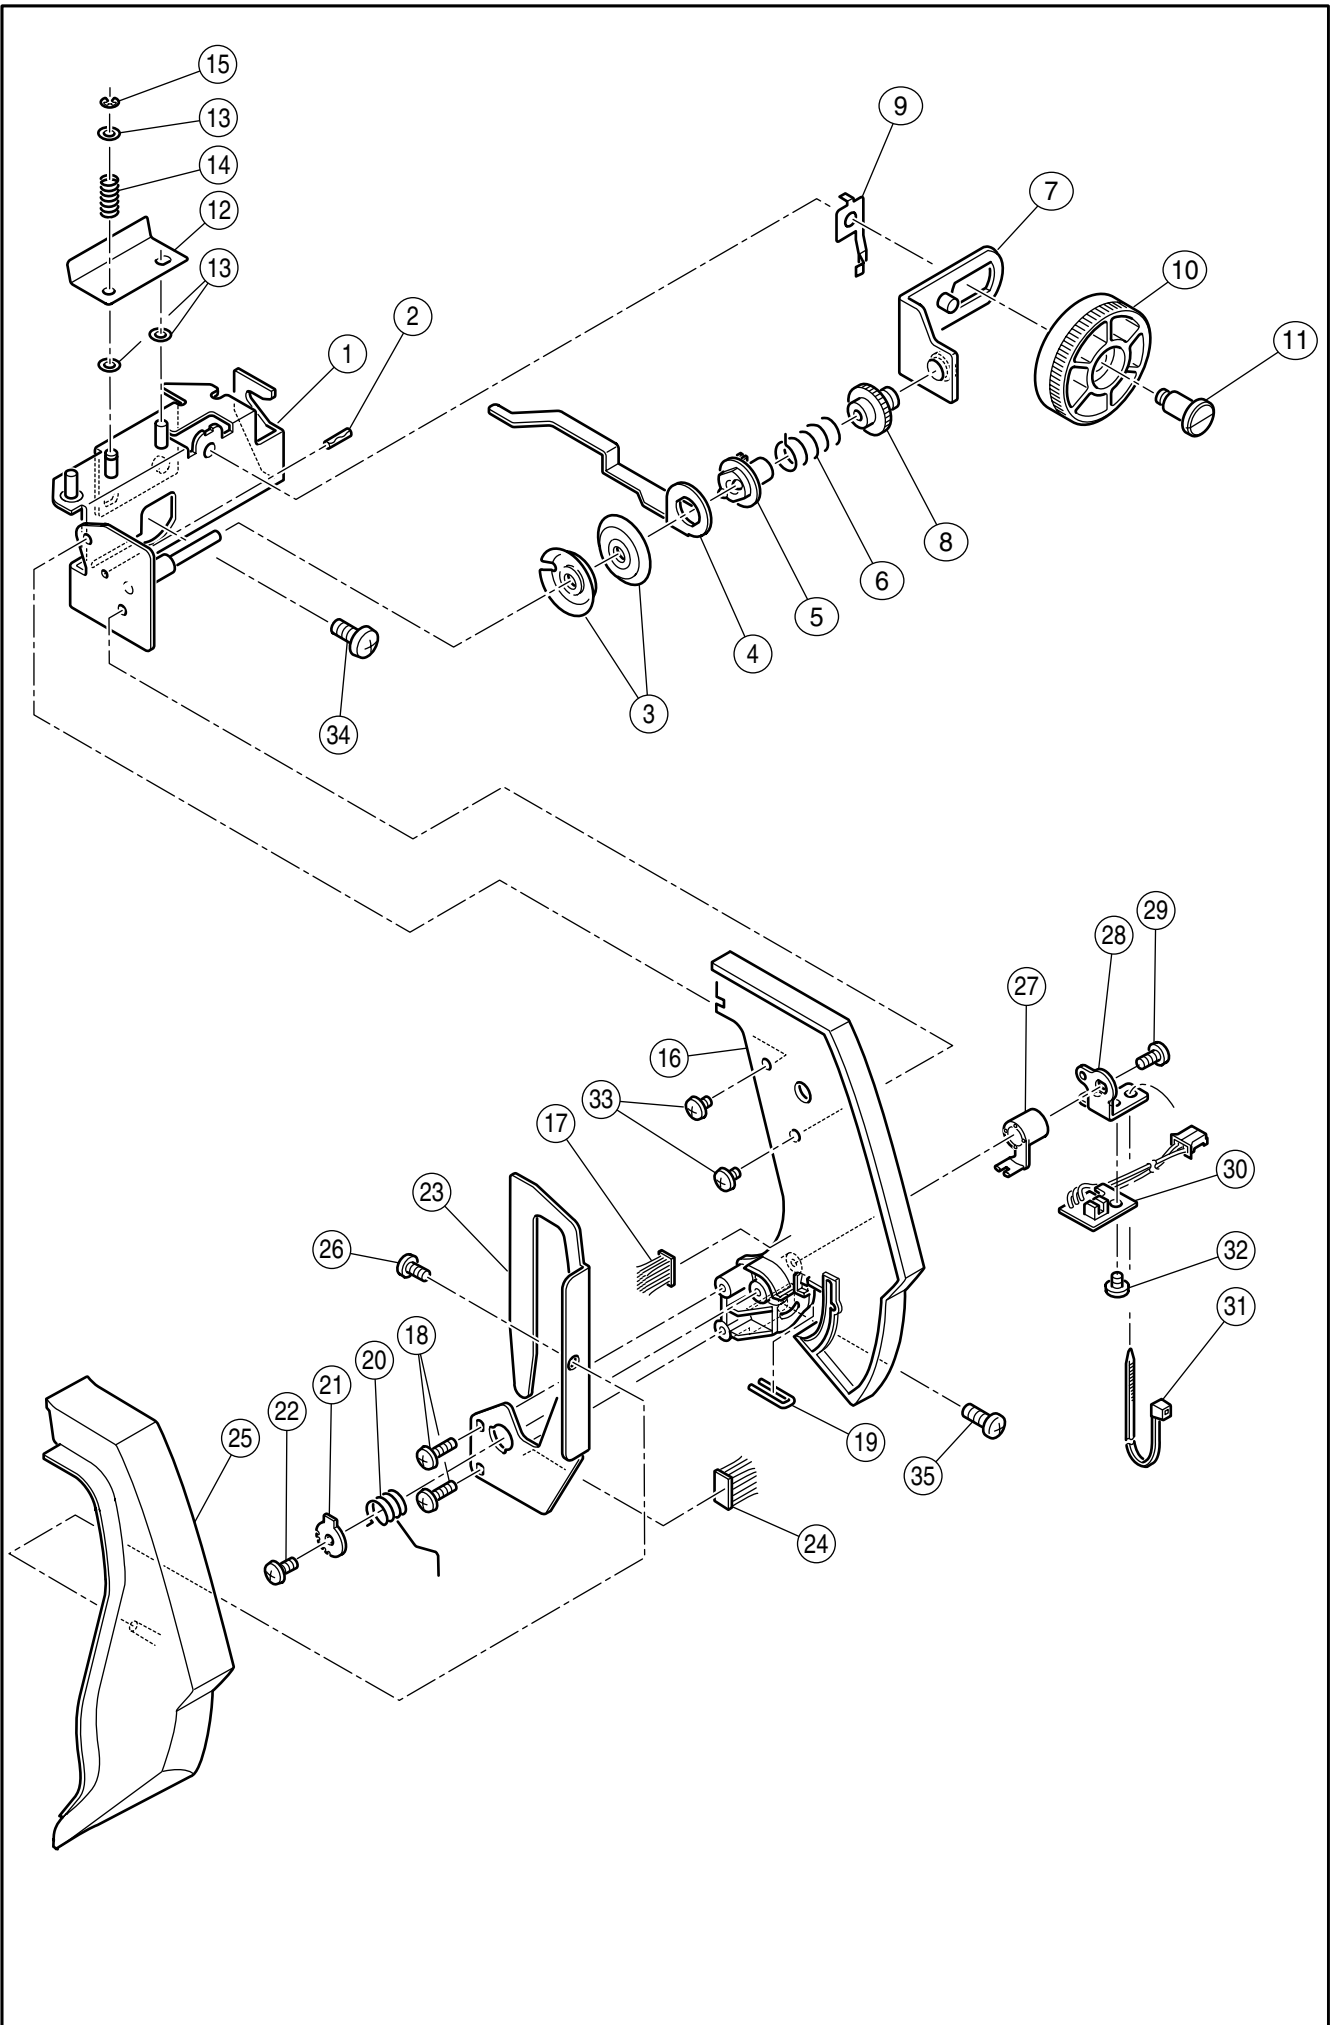

SPARE PARTS LIST

9940

SINGER®

Ref.	No.	Part No.	Part Name
	1	HP32730	Head
	#	HP33009	Base Assy. (2-9)
		HP33009-2	Base Assy. (2-9)(USA)
	2	HP33010	Base
	3	HP33011	Base Cover
	4	HP61041	Set Screw
	5	HP32755	Rubber Foot (A)
	6	HP32756	Rubber Foot (B)
	7	HP32757	Rubber Foot Adjusting Screw
	8	HP91648	Adjustable Lock Nut
	9	HP33089	Terminal Box Assy.
		HP33083	Terminal Box Assy.(USA)
	10	HP31293	Set Screw
	#	HP33015	Face Plate Assy. (Incl. 11-15)
	11	HP33016	Face Plate
	12	HP33017	Face Plate Panel
	13	HP31966	Thread Cutter Base
	14	HP31967	Thread Cutter
	15	HP31244	Set Screw
	16	HP31831	Set Screw

Ref.	No.	Part No.	Part Name
#	HP33040		Thread Tension Unit (Incl. 1-33)
#	HP33041		Thread Tension Assy. (Incl. 1-15)
1	HP33042		Thread Tension Base
2	HP30261-1		Spring Pin
3	HP30928		Thread Tension Disc
4	HP32775		Thread Tension Releasing Plate
5	HP30154		Tension Collar
6	HP33160		Thread Tension Spring
7	HP33043		Thread Tension Plate
8	HP32777		Tension Regulating Screw
9	HP32778-2		Thread Tension Dial Spring
10	HP33044		Thread Tension Dial
11	HP32780		Thread Tension Dial Shaft
12	HP32787		Pre-Tension Plate
13	HP32944		Polyslider
14	HP32788		Pre-Tension Spring
15	HP60018		Snap Ring
16	HP33020		Thread Guide Cover
17	HP32999		Brush
18	HP30271-B		Set Screw
19	HP32781		Thread Guide
20	HP32782		Thread Check Spring
21	HP32783		Check Spring Adjust Plate
22	HP31244		Set Screw
23	HP32784		Take Up Lever Guide Bracket
24	HP33163		Brush
25	HP33021		Take Up Lever Cover
26	HP31244		Set Screw
27	HP33046		Thread Sensor Slit
28	HP33047		Thread Sensor Bracket
29	HP31244		Set Screw
30	HP33087		Thread Sensor Board Assy.
31	HP11380		Cord Band
32	HP12786		Set Screw
33	HP12786		Set Screw
34	HP31293		Set Screw
35	HP02904		Set Screw