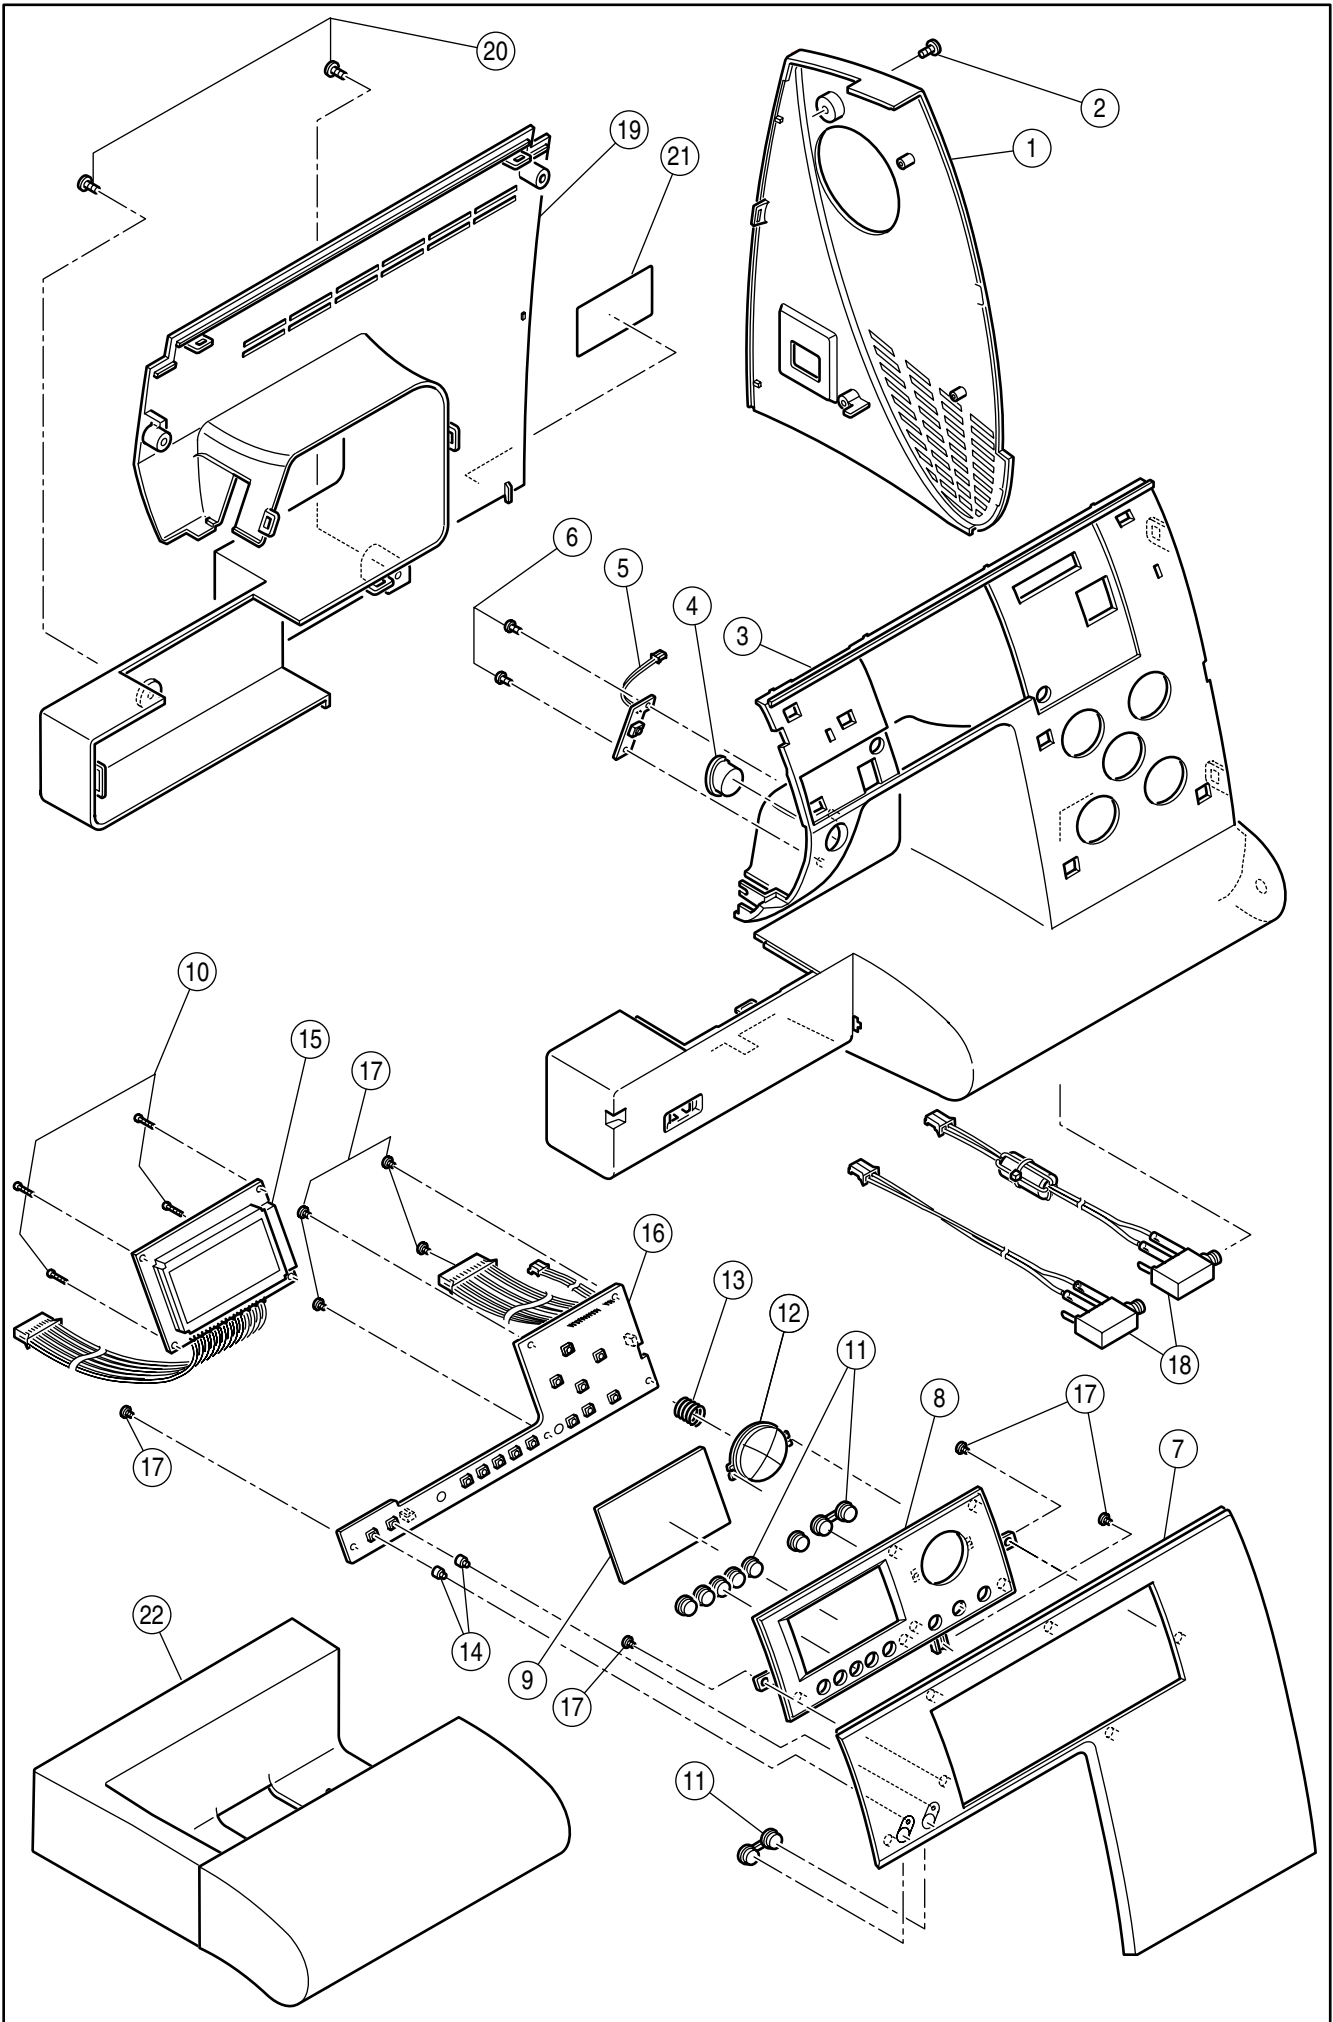

SPARE PARTS LIST

9940

SINGER®

Ref.	No.	Part No.	Part Name
	1	HP32730	Head
	#	HP33009	Base Assy. (2-9)
		HP33009-2	Base Assy. (2-9)(USA)
	2	HP33010	Base
	3	HP33011	Base Cover
	4	HP61041	Set Screw
	5	HP32755	Rubber Foot (A)
	6	HP32756	Rubber Foot (B)
	7	HP32757	Rubber Foot Adjusting Screw
	8	HP91648	Adjustable Lock Nut
	9	HP33089	Terminal Box Assy.
		HP33083	Terminal Box Assy.(USA)
	10	HP31293	Set Screw
	#	HP33015	Face Plate Assy. (Incl. 11-15)
	11	HP33016	Face Plate
	12	HP33017	Face Plate Panel
	13	HP31966	Thread Cutter Base
	14	HP31967	Thread Cutter
	15	HP31244	Set Screw
	16	HP31831	Set Screw

Ref.	No.	Part No.	Part Name
#	HP33040		Thread Tension Unit (Incl. 1-33)
#	HP33041		Thread Tension Assy. (Incl. 1-15)
1	HP33042		Thread Tension Base
2	HP30261-1		Spring Pin
3	HP30928		Thread Tension Disc
4	HP32775		Thread Tension Releasing Plate
5	HP30154		Tension Collar
6	HP33160		Thread Tension Spring
7	HP33043		Thread Tension Plate
8	HP32777		Tension Regulating Screw
9	HP32778-2		Thread Tension Dial Spring
10	HP33044		Thread Tension Dial
11	HP32780		Thread Tension Dial Shaft
12	HP32787		Pre-Tension Plate
13	HP32944		Polyslider
14	HP32788		Pre-Tension Spring
15	HP60018		Snap Ring
16	HP33020		Thread Guide Cover
17	HP32999		Brush
18	HP30271-B		Set Screw
19	HP32781		Thread Guide
20	HP32782		Thread Check Spring
21	HP32783		Check Spring Adjust Plate
22	HP31244		Set Screw
23	HP32784		Take Up Lever Guide Bracket
24	HP33163		Brush
25	HP33021		Take Up Lever Cover
26	HP31244		Set Screw
27	HP33046		Thread Sensor Slit
28	HP33047		Thread Sensor Bracket
29	HP31244		Set Screw
30	HP33087		Thread Sensor Board Assy.
31	HP11380		Cord Band
32	HP12786		Set Screw
33	HP12786		Set Screw
34	HP31293		Set Screw
35	HP02904		Set Screw