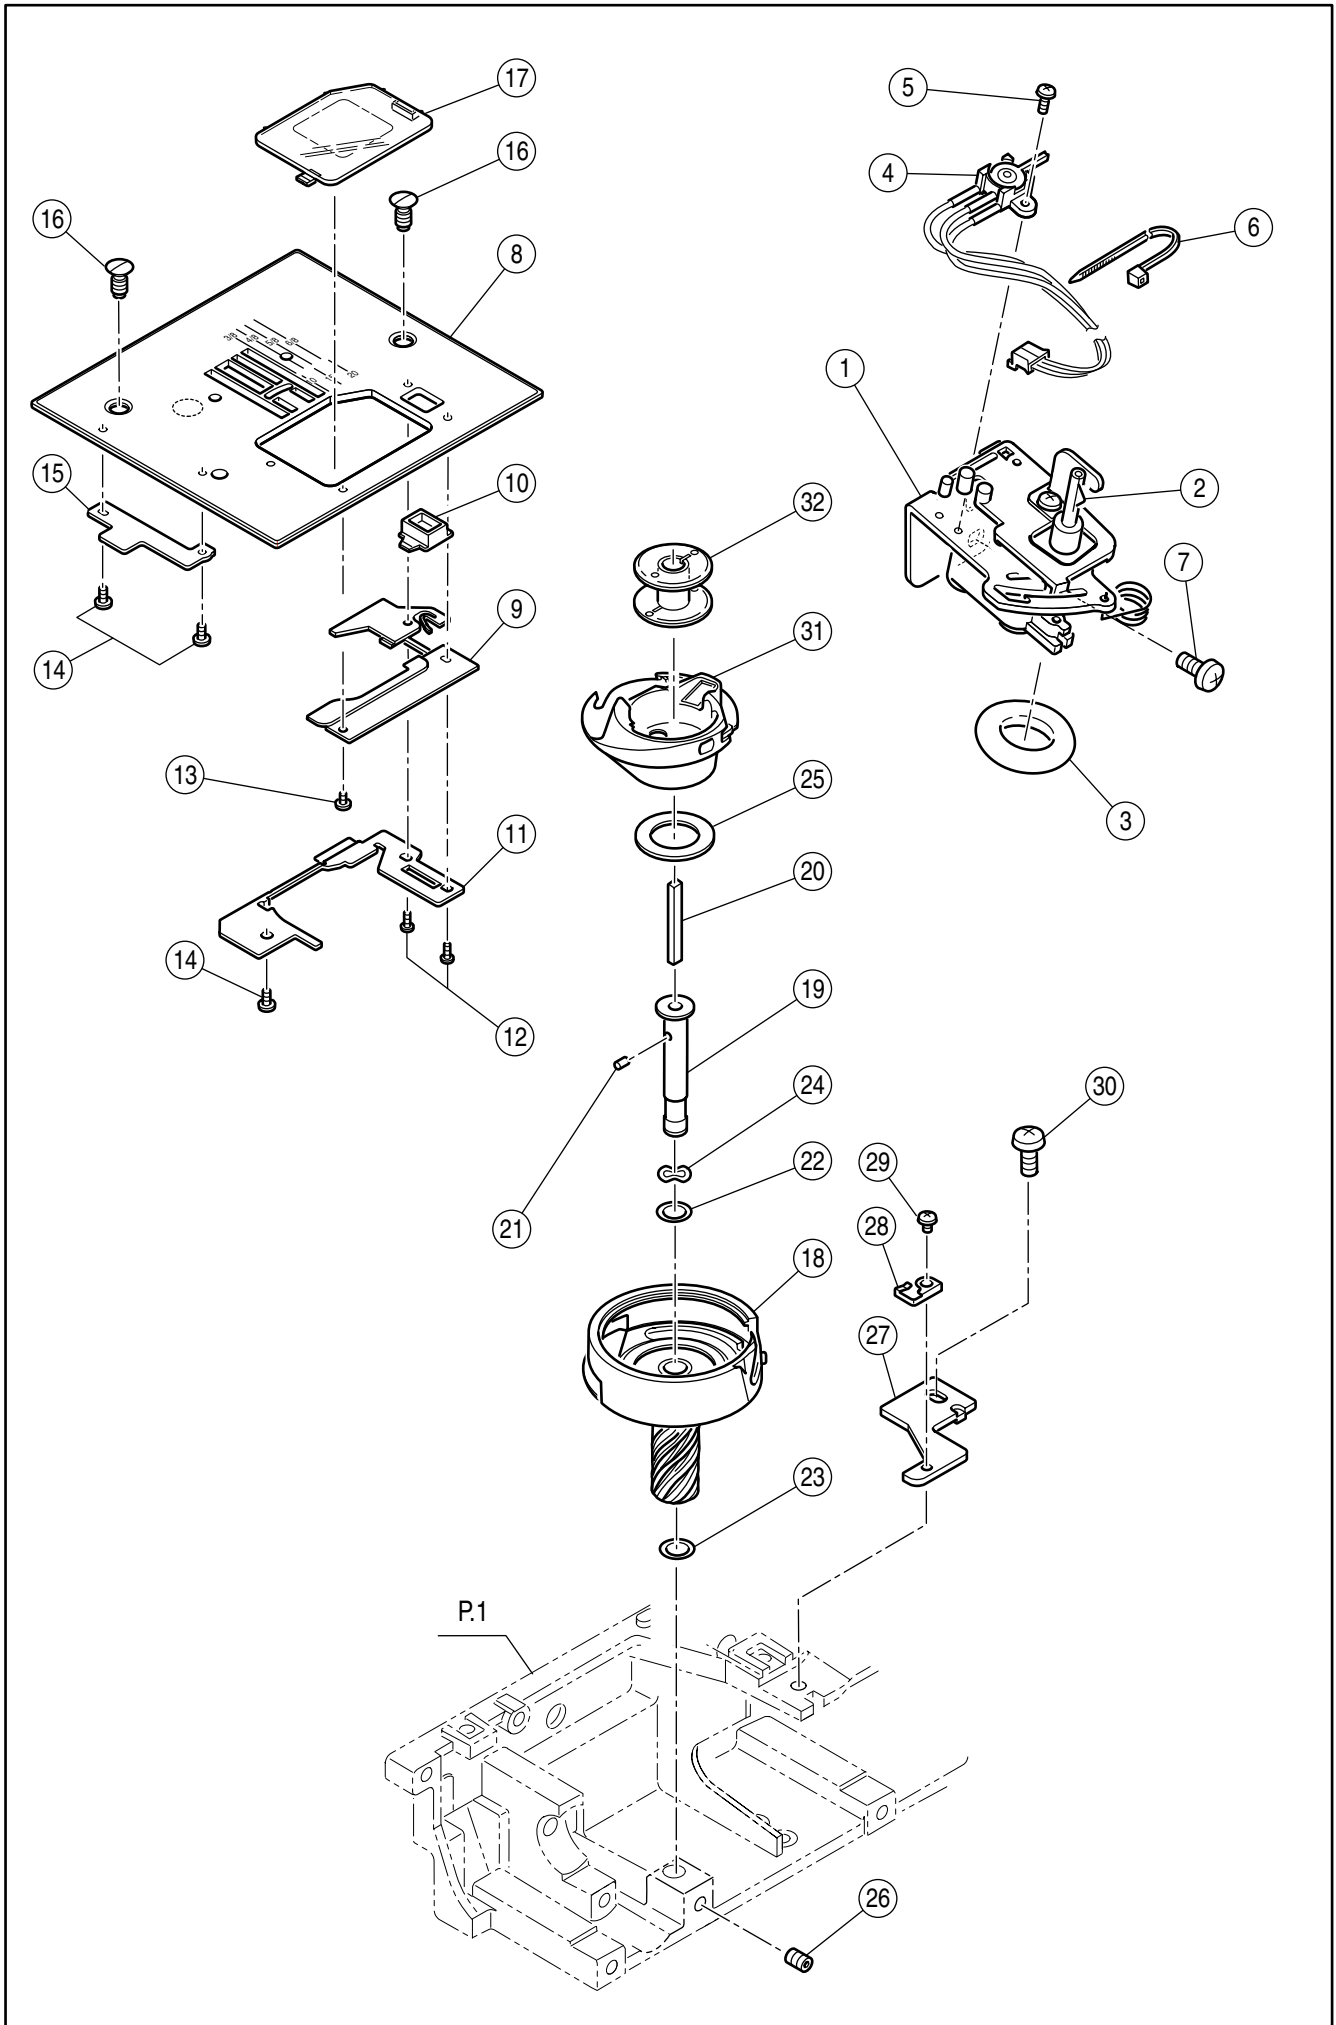

Ref.	No.	Part No.	Part Name
	1	HP33048	Bobbin Winder Assy. (Incl. 2-6)
	2	HP07414-T	Bobbin Winder Shaft Spring
	3	HP01352	Rubber Ring
	4	HP32842	Bobbin Winder Switch Assy.
	5	HP31866	Set Screw
	6	HP11380	Cord Band
	7	HP31293	Set Screw
	#	HP32843	Needle Plate Assy. (Incl. 8-15)
	8	HP32844	Needle Plate
	9	HP32846	Bobbin Cover Plate Holder
	10	HP31734	Slide Lever
	11	HP32847	Slide Lever Holding Plate
	12	HP31843	Set Screw
	13	HP30200	Set Screw
	14	HP32534	Set Screw
	15	HP32888	Needle Plate Hook
	16	HP32743	Set Screw
	17	HP32845	Bobbin Cover Plate
	#	HP32744	Hook Race Unit (Incl. 18-24)
	18	HP30113-1	Hook Race Assy.
	19	HP32848	Hook Race Shaft
	20	HP30135	Oil Wick (1)
	21	HP30136	Oil Wick (2)
	22	HP10995	Polyslider
	23	HP10995-3	Polyslider
	24	HP32454	Wave Washer
	25	HP30118	Magnet
	26	HP90932	Set Screw
	#	HP32849	Bobbin Holder Stopper Assy. (Incl. 27-29)
	27	HP32850	Bobbin Holder Stopper Bracket
	28	HP32851	Bobbin Holder Stopper Spring
	29	HP32227	Set Screw
	30	HP02812	Set Screw
	31	HP30457	Bobbin Holder Assy.
	32	HP30222	Bobbin