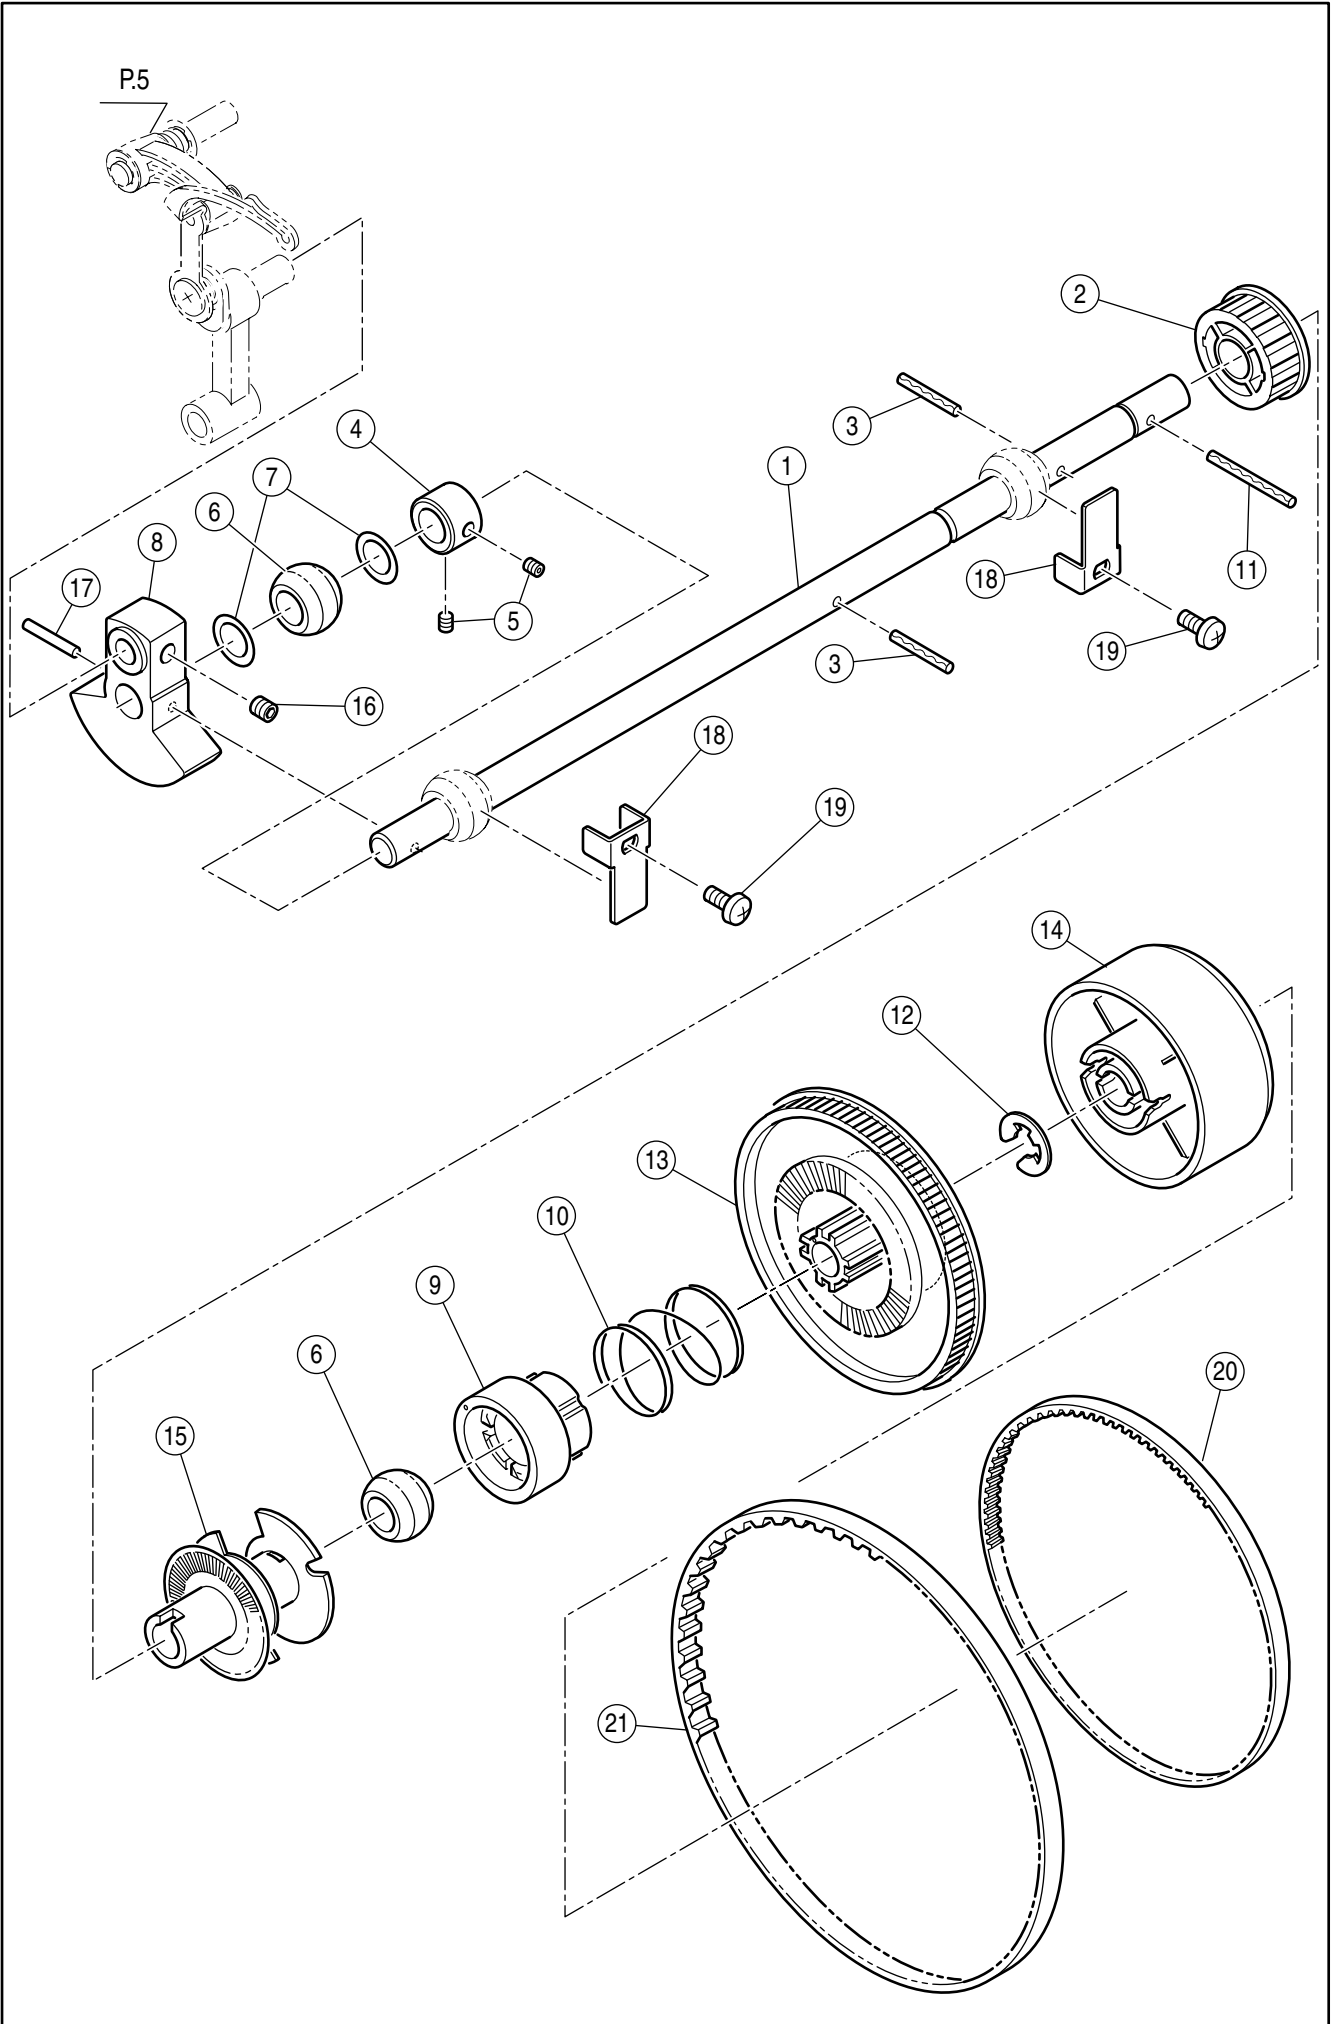

Ref.	No.	Part No.	Part Name
#		HP32823	Upper Shaft Assy. (Incl. 1-17)
1		HP32824	Upper Shaft
2		HP32825	Upper Shaft Timing Pulley
3		HP32993	Spring Pin
4		HP32827	Upper Shaft Collar
5		HP12544	Set Screw
6		HP30084	Upper Shaft Ball Bushing
7		HP12005	Polyslider
8		HP32828	Balance Weight
9		HP32829	Clutch Change Collar
10		HP32830	Clutch Change Spring
11		HP11768-2	Spring Pin
12		HP30045	Snap Ring
13		HP32832	Belt Wheel
14		HP32833	Hand Wheel
15		HP32834	STS Slit
16		HP30805	Set Screw
17		HP01474	Roll Pin
18		HP32835	Upper Shaft Ball Busing Plate
19		HP31293	Set Screw
20		HP30090	Tining Belt (Motor)
21		HP32941	Timing Belt (Upper Shaft)