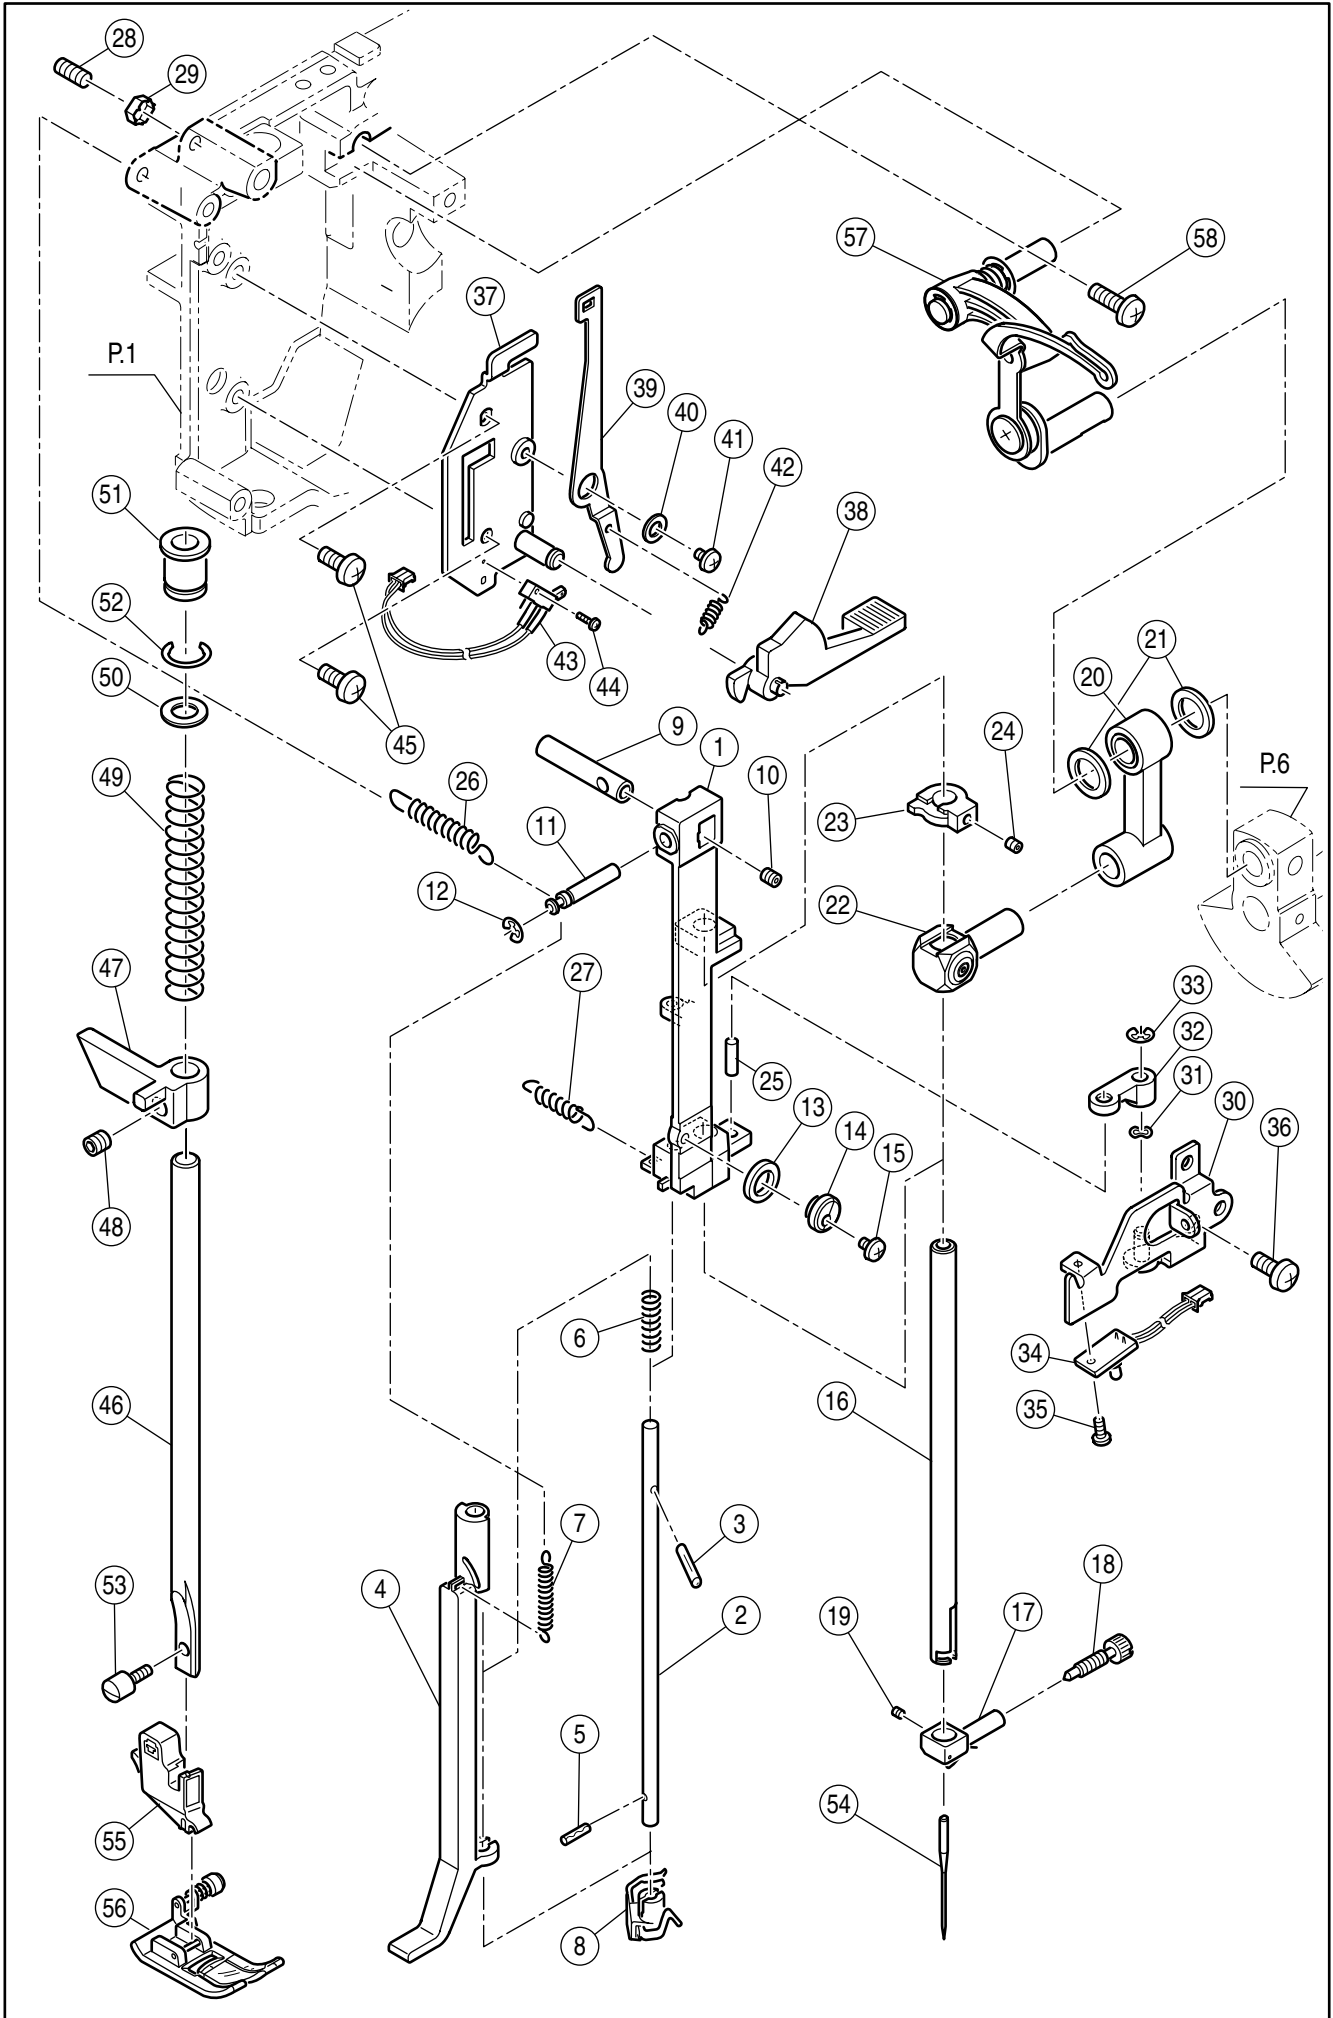

Ref.	No.	Part No.	Part Name
	#	HP32789	Needle Bar Guide Assy. (Incl. 1-24)
	1	HP32790	Needle Bar Guide
	2	HP32791	Threader Bar
	3	HP32995	Pin
	4	HP32792	Threader Holder
	5	HP30261-1	Spring Pin
	6	HP13074	Threader Bar Spring
	7	HP32799	Threader Holder Spring
	8	HP32557	Threader Hook Assy.
	9	HP32793	Needle Bar Guide Fulcrum Shaft (A)
	10	HP30388	Set Screw
	11	HP32794	Needle Bar Guide Fulcrum Shaft (B)
	12	HP07221	Snap Ring
	13	HP32795	Z Cam Follower
	14	HP32796	Needle Position Adjusting Collar
	15	HP11167	Set Screw
	#	HP32798	Needle Bar Assy.(Incl. 16-18)
	16	HP32797	Needle Bar
	17	HP32098-2	Needle Clamp Assy.
	18	HP32100	Needle Clamp Screw
	19	HP32430	Set Screw
	20	HP32932	Needle Bar Clank Rod Assy.
	21	HP32997	Washer
	22	HP90800	Needle Bar Clamp Assy.
	23	HP32741	Threader Bar Stopper
	24	HP02894	Set Screw
	25	HP32964	Z Link Shaft
	26	HP32800	Spring for Needle Bar Guide Assy.
	27	HP32801	Z Guide Spring
	28	HP32742	Set Screw
	29	HP91648	Adjustable Lock Nut
	#	HP32802	Z Link Bracket Unit (Incl.30-35)
	30	HP32803	Z Link Bracket Assy.
	31	HP31838	Wave Washer
	32	HP32804	Z Link
	33	HP07221	Snap Ring
	34	HP32959	LED Board Assy.
	35	HP31669	Set Screw
	36	HP31293	Set Screw
	#	HP32805	Presser Foot Lifter Bracket Unit (Incl.37-44)
	37	HP32806	Presser Foot Lifter Bracket Assy.
	38	HP32807	Presser Foot Lifter
	39	HP32808	Tension Release Connecting Plate
	40	HP12453	Washer
	41	HP11697	Set Screw
	42	HP32998	Spring
	43	HP32953	Presser Foot Switch Assy.
	44	HP32962	Set Screw
	45	HP31293	Set Screw
	#	HP32809	Presser Bar Assy. (Incl. 46-48)
	46	HP32810	Presser Bar
	47	HP32811	Presser Bar Guide Bracket
	48	HP30805	Set Screw
	49	HP33036	Presser Bar Spring
	50	HP07781	Washer
	51	HP32813	Presser Bar Bush
	52	HP32965	Snap Ring
	53	HP13064	Presser Foot Thumb Screw
	54	HP33108	Needle
	55	HP32968	Presser Foot Holder
	56	HP32969	Zigzag Foot
	57	HP32814	Thread Take-Up Lever Assy.
	58	HP12785	Set Screw