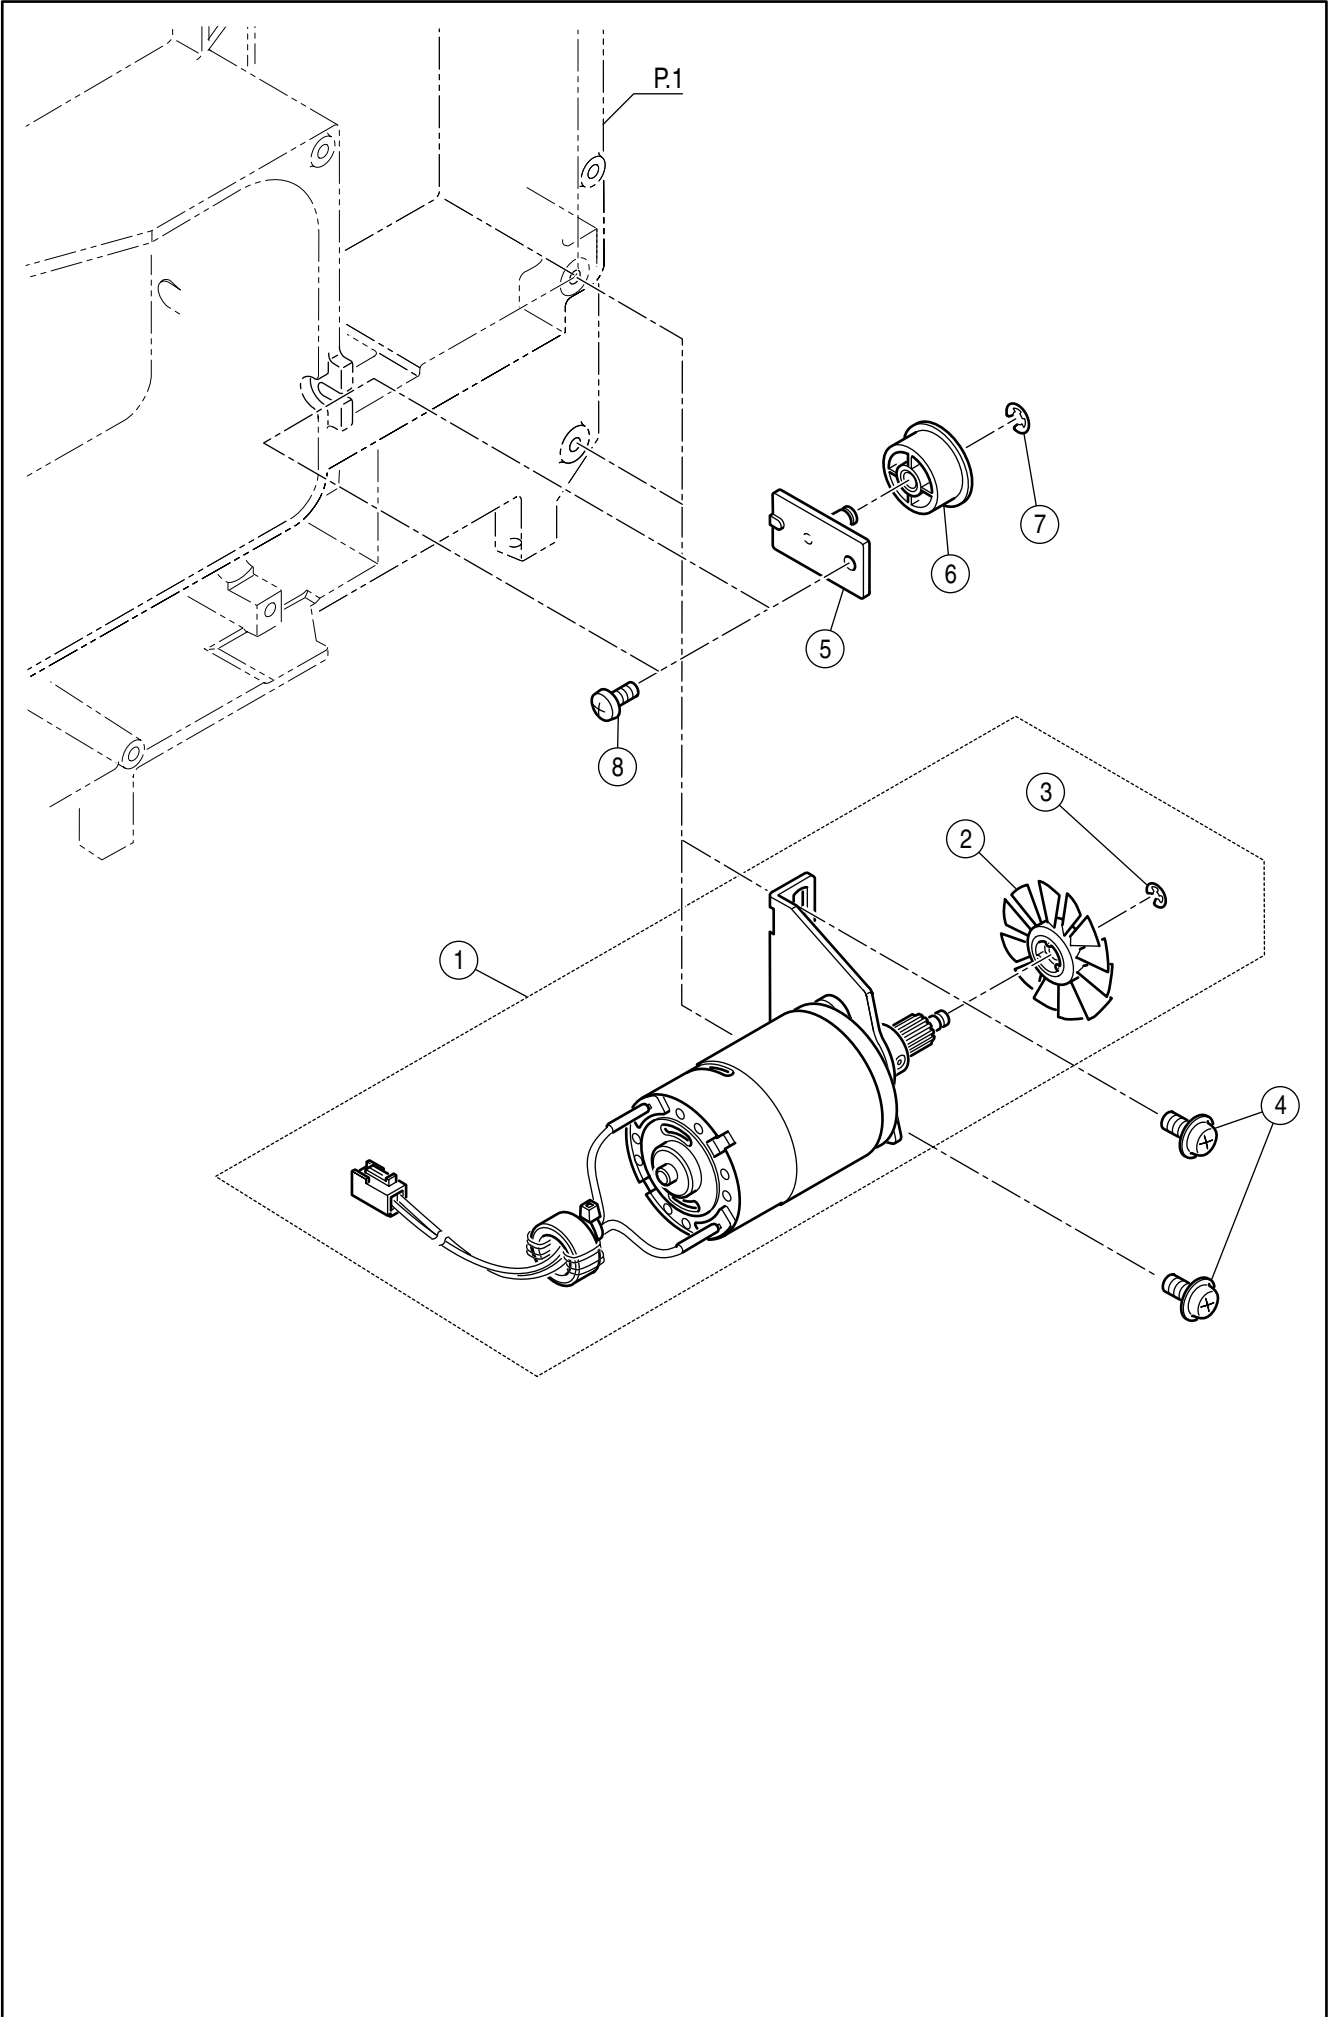

Ref.	No.	Part No.	Part Name
	1	HP32919	Motor Assy. (Incl. 2,3)
	2	HP32925	Motor Fan
	3	HP07221	Snap Ring
	4	HP02903	Set Screw
	#	HP32820	Belt Tension Assy. (Incl. 5-7)
	5	HP32821	Belt Tension Bracket Assy.
	6	HP32822	Tension Pulley
	7	HP04993	Snap Ring
	8	HP02812	Set Screw