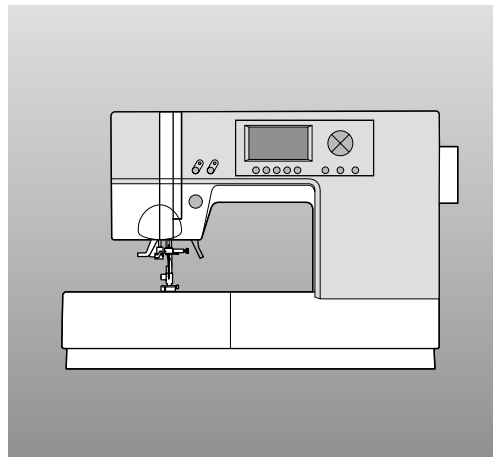

SPARE PARTS LIST

9940

SINGER®

Ref.	No.	Part No.	Part Name
	1	HP32730	Head
	#	HP33009	Base Assy. (2-9)
		HP33009-2	Base Assy. (2-9)(USA)
	2	HP33010	Base
	3	HP33011	Base Cover
	4	HP61041	Set Screw
	5	HP32755	Rubber Foot (A)
	6	HP32756	Rubber Foot (B)
	7	HP32757	Rubber Foot Adjusting Screw
	8	HP91648	Adjustable Lock Nut
	9	HP33089	Terminal Box Assy.
		HP33083	Terminal Box Assy.(USA)
	10	HP31293	Set Screw
	#	HP33015	Face Plate Assy. (Incl. 11-15)
	11	HP33016	Face Plate
	12	HP33017	Face Plate Panel
	13	HP31966	Thread Cutter Base
	14	HP31967	Thread Cutter
	15	HP31244	Set Screw
	16	HP31831	Set Screw

Ref.	No.	Part No.	Part Name
#	HP33040		Thread Tension Unit (Incl. 1-33)
#	HP33041		Thread Tension Assy. (Incl. 1-15)
1	HP33042		Thread Tension Base
2	HP30261-1		Spring Pin
3	HP30928		Thread Tension Disc
4	HP32775		Thread Tension Releasing Plate
5	HP30154		Tension Collar
6	HP33160		Thread Tension Spring
7	HP33043		Thread Tension Plate
8	HP32777		Tension Regulating Screw
9	HP32778-2		Thread Tension Dial Spring
10	HP33044		Thread Tension Dial
11	HP32780		Thread Tension Dial Shaft
12	HP32787		Pre-Tension Plate
13	HP32944		Polyslider
14	HP32788		Pre-Tension Spring
15	HP60018		Snap Ring
16	HP33020		Thread Guide Cover
17	HP32999		Brush
18	HP30271-B		Set Screw
19	HP32781		Thread Guide
20	HP32782		Thread Check Spring
21	HP32783		Check Spring Adjust Plate
22	HP31244		Set Screw
23	HP32784		Take Up Lever Guide Bracket
24	HP33163		Brush
25	HP33021		Take Up Lever Cover
26	HP31244		Set Screw
27	HP33046		Thread Sensor Slit
28	HP33047		Thread Sensor Bracket
29	HP31244		Set Screw
30	HP33087		Thread Sensor Board Assy.
31	HP11380		Cord Band
32	HP12786		Set Screw
33	HP12786		Set Screw
34	HP31293		Set Screw
35	HP02904		Set Screw