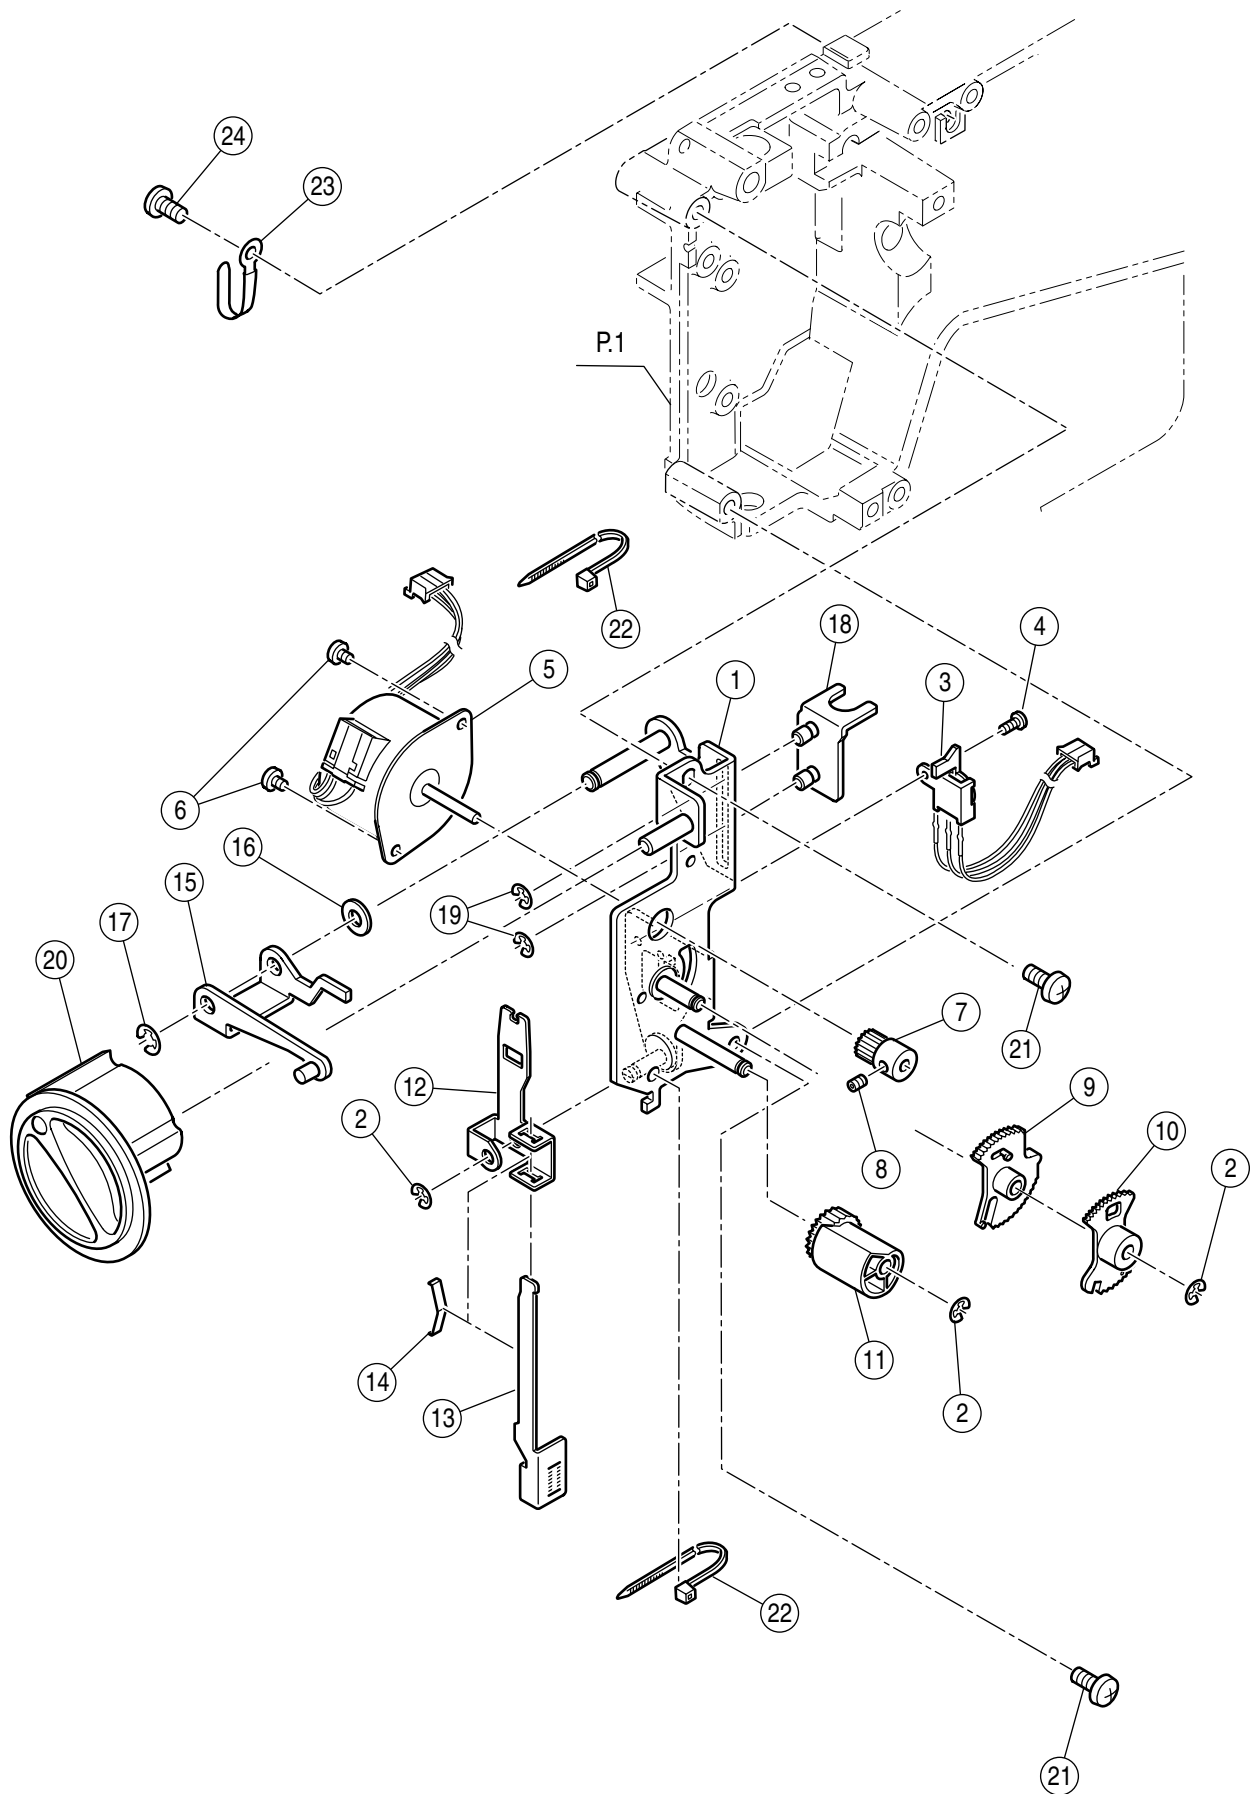

Ref.	No.	Part No.	Part Name
	#	HP33057	Z Pulse Motor Assy. (Incl. 1-20)
	1	HP33058	Z Pulse Motor Bracket Assy.
	2	HP07221	Snap Ring
	3	HP32910	BH Switch Assy.
	4	HP31669	Set Screw
	5	HP32958	Z Pulse Motor
	6	HP30695	Set Screw
	7	HP32911	Z Pulse Motor Gear
	8	HP30842	Set Screw
	9	HP32912	Center Gear (A)
	10	HP32913	Center Gear (B)
	11	HP32915	Z Cam
	12	HP32916	BH Plate
	13	HP32917	BH Lever
	14	HP32918	BH Lever Spring
	15	HP32907	Pressure Regulator Cam Follower Assy.
	16	HP06277-1	Washer
	17	HP04993	Snap Ring
	18	HP32908	Pressure Regulator Plate Assy.
	19	HP07221	Snap Ring
	20	HP32909	Pressure Regulator Dial
	21	HP31293	Set Screw
	22	HP11380	Cord Band
	23	HP32955	Coating Grip
	24	HP31293	Set Screw