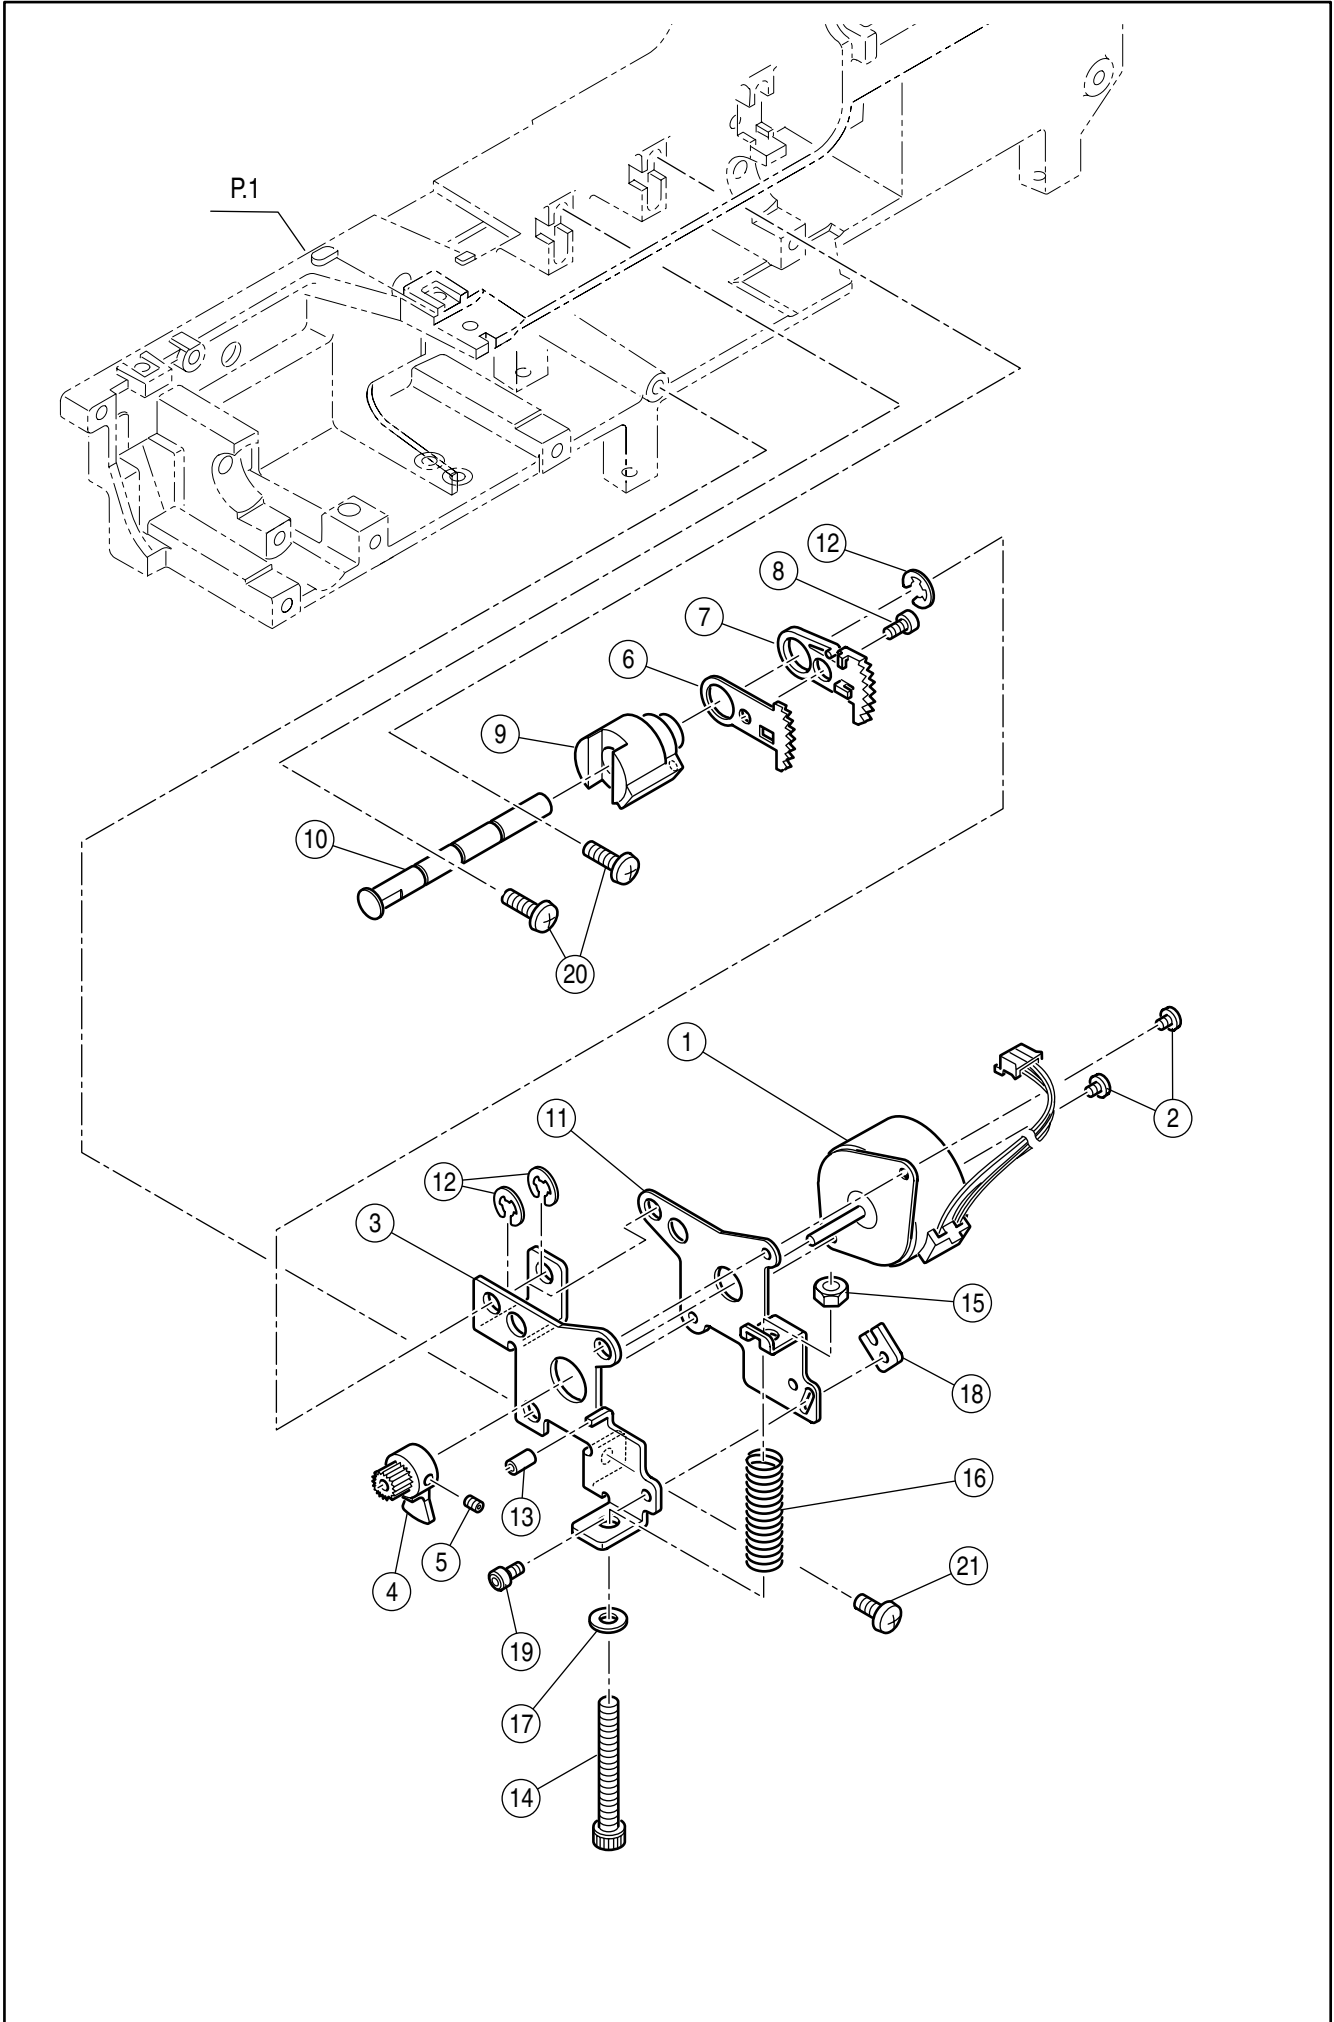

Ref.		
No.	Part No.	Part Name
#	HP32893	F Pulse Motor Assy. (Incl. 1-19)
1	HP32894	F Pulse Motor
2	HP12786	Set Screw
3	HP32895	F Pulse Motor Bracket
4	HP32896	F Pulse Motor Gear
5	HP30842	Set Screw
6	HP32897	Feed Regulator Gear (A)
7	HP32898	Feed Regulator Gear (B)
8	HP60800	Set Screw
9	HP32899	Feed Regulator
10	HP32900	Feed Regulator Shaft
11	HP32901	Adjusting Plate
12	HP07492	Snap Ring
13	HP32867	Rubber Cushion
14	HP32902	Adjusting Screw
15	HP12436	Nut
16	HP32903	Adjusting Spring
17	HP06277-1	Washer
18	HP32904	Nut
19	HP60800	Set Screw
20	HP12785	Set Screw
21	HP31293	Set Screw