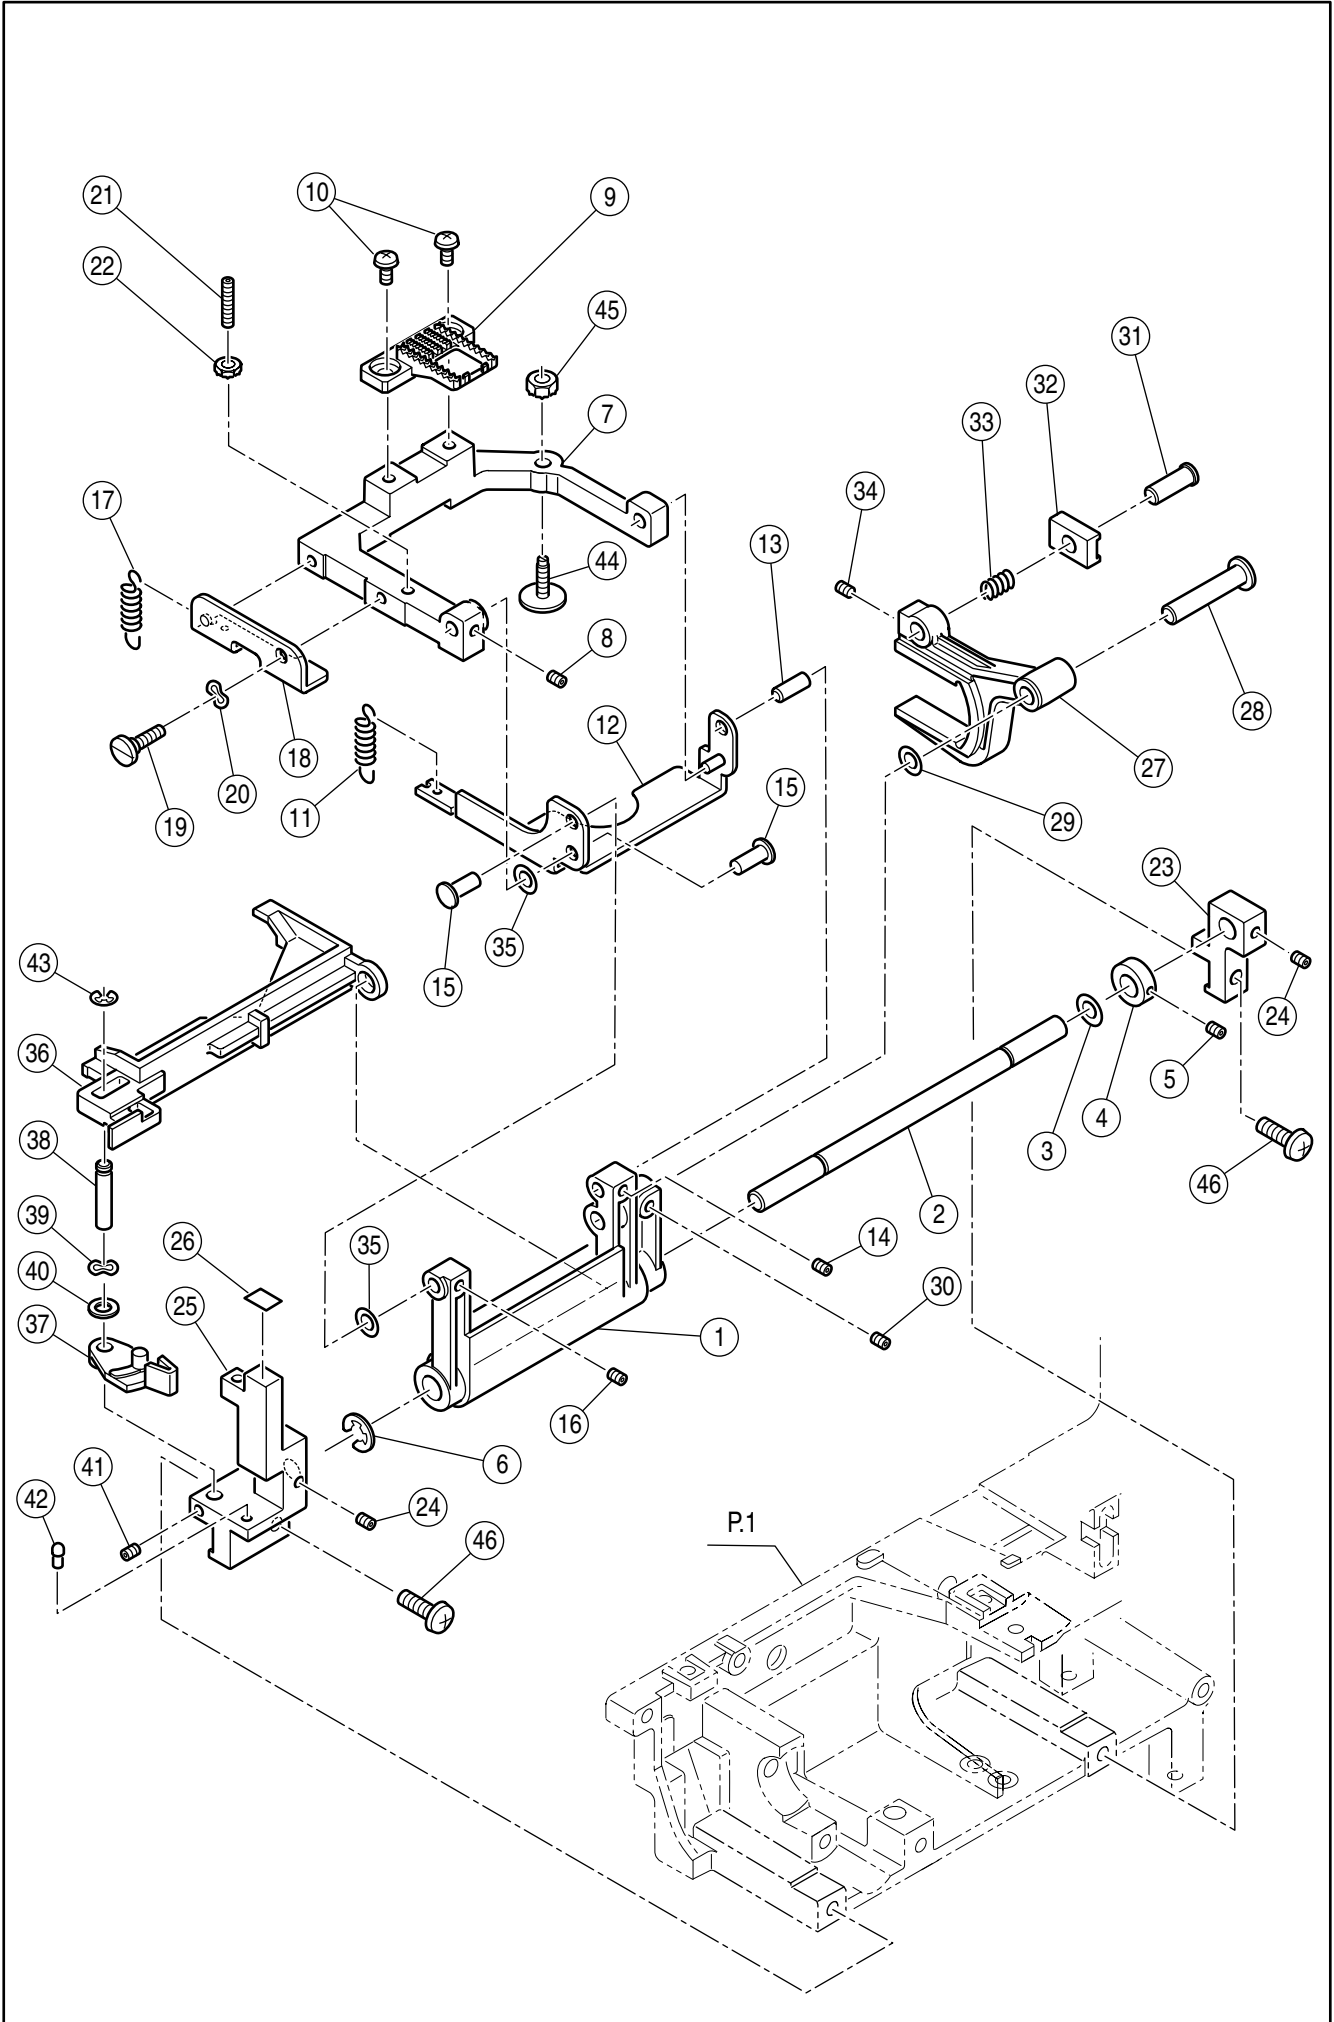

Ref.	No.	Part No.	Part Name
	#	HP33134	Feed Shaft Assy. (Incl. 1-45)
	1	HP32864	Feed Shaft Guide
	2	HP32865	Feed Shaft
	3	HP10995-2	Polyslider
	4	HP33168	Collar
	5	HP30842	Set Screw
	6	HP07492	Snap Ring
	7	HP32866-2	Feed Base
	8	HP30842	Set Screw
	9	HP32868	Feed Dog
	10	HP02868	Set Screw
	11	HP32869	Feed Correction Cam Follower Spring
	12	HP32870	Feed Correction Cam Follower Assy.
	13	HP32871	Feed Correction Cam Follower Fulcrum Pin (R)
	14	HP30842	Set Screw
	15	HP32872	Feed Correction Cam Follower Fulcrum Pin (L)
	16	HP30842	Set Screw
	17	HP32873	Feed Rocking Cam Follower Spring
	18	HP32874	Feed Rocking Cam Follower
	19	HP32875	Cam Follower Hinge Screw
	20	HP12487	Wave Washer
	21	HP32876	Set Screw
	22	HP31028	Adjustable Lock Nut
	23	HP32877	Feed Shaft Follower (R)
	24	HP30842	Set Screw
	25	HP32878-2	Feed Shaft Follower (L)
	26	HP32879	Rubber Seat
	27	HP32880	Forked Cam Follower
	28	HP30170	Forked Cam Follower Pin
	29	HP33127	Polyslider
	30	HP30842	Set Screw
	31	HP32881	Slide Block Shaft
	32	HP32882	Feed Slide Block
	33	HP32883	Feed Slide Block Spring
	34	HP30842	Set Screw
	35	HP30591	Polyslider
	36	HP33061	Drop Feed Arm
	37	HP33062	Drop Feed Lever
	38	HP32885	Drop Feed Fulcrum Shaft
	39	HP12487	Wave Washer
	40	HP03438	Washer
	41	HP30842	Set Screw
	42	HP32886	Position Set Up Pin
	43	HP07221	Snap Ring
	44	HP33060	Feed Rocking Cam Follower (R)
	45	HP91648	Adjustable Lock Nut
	46	HP12785	Set Screw