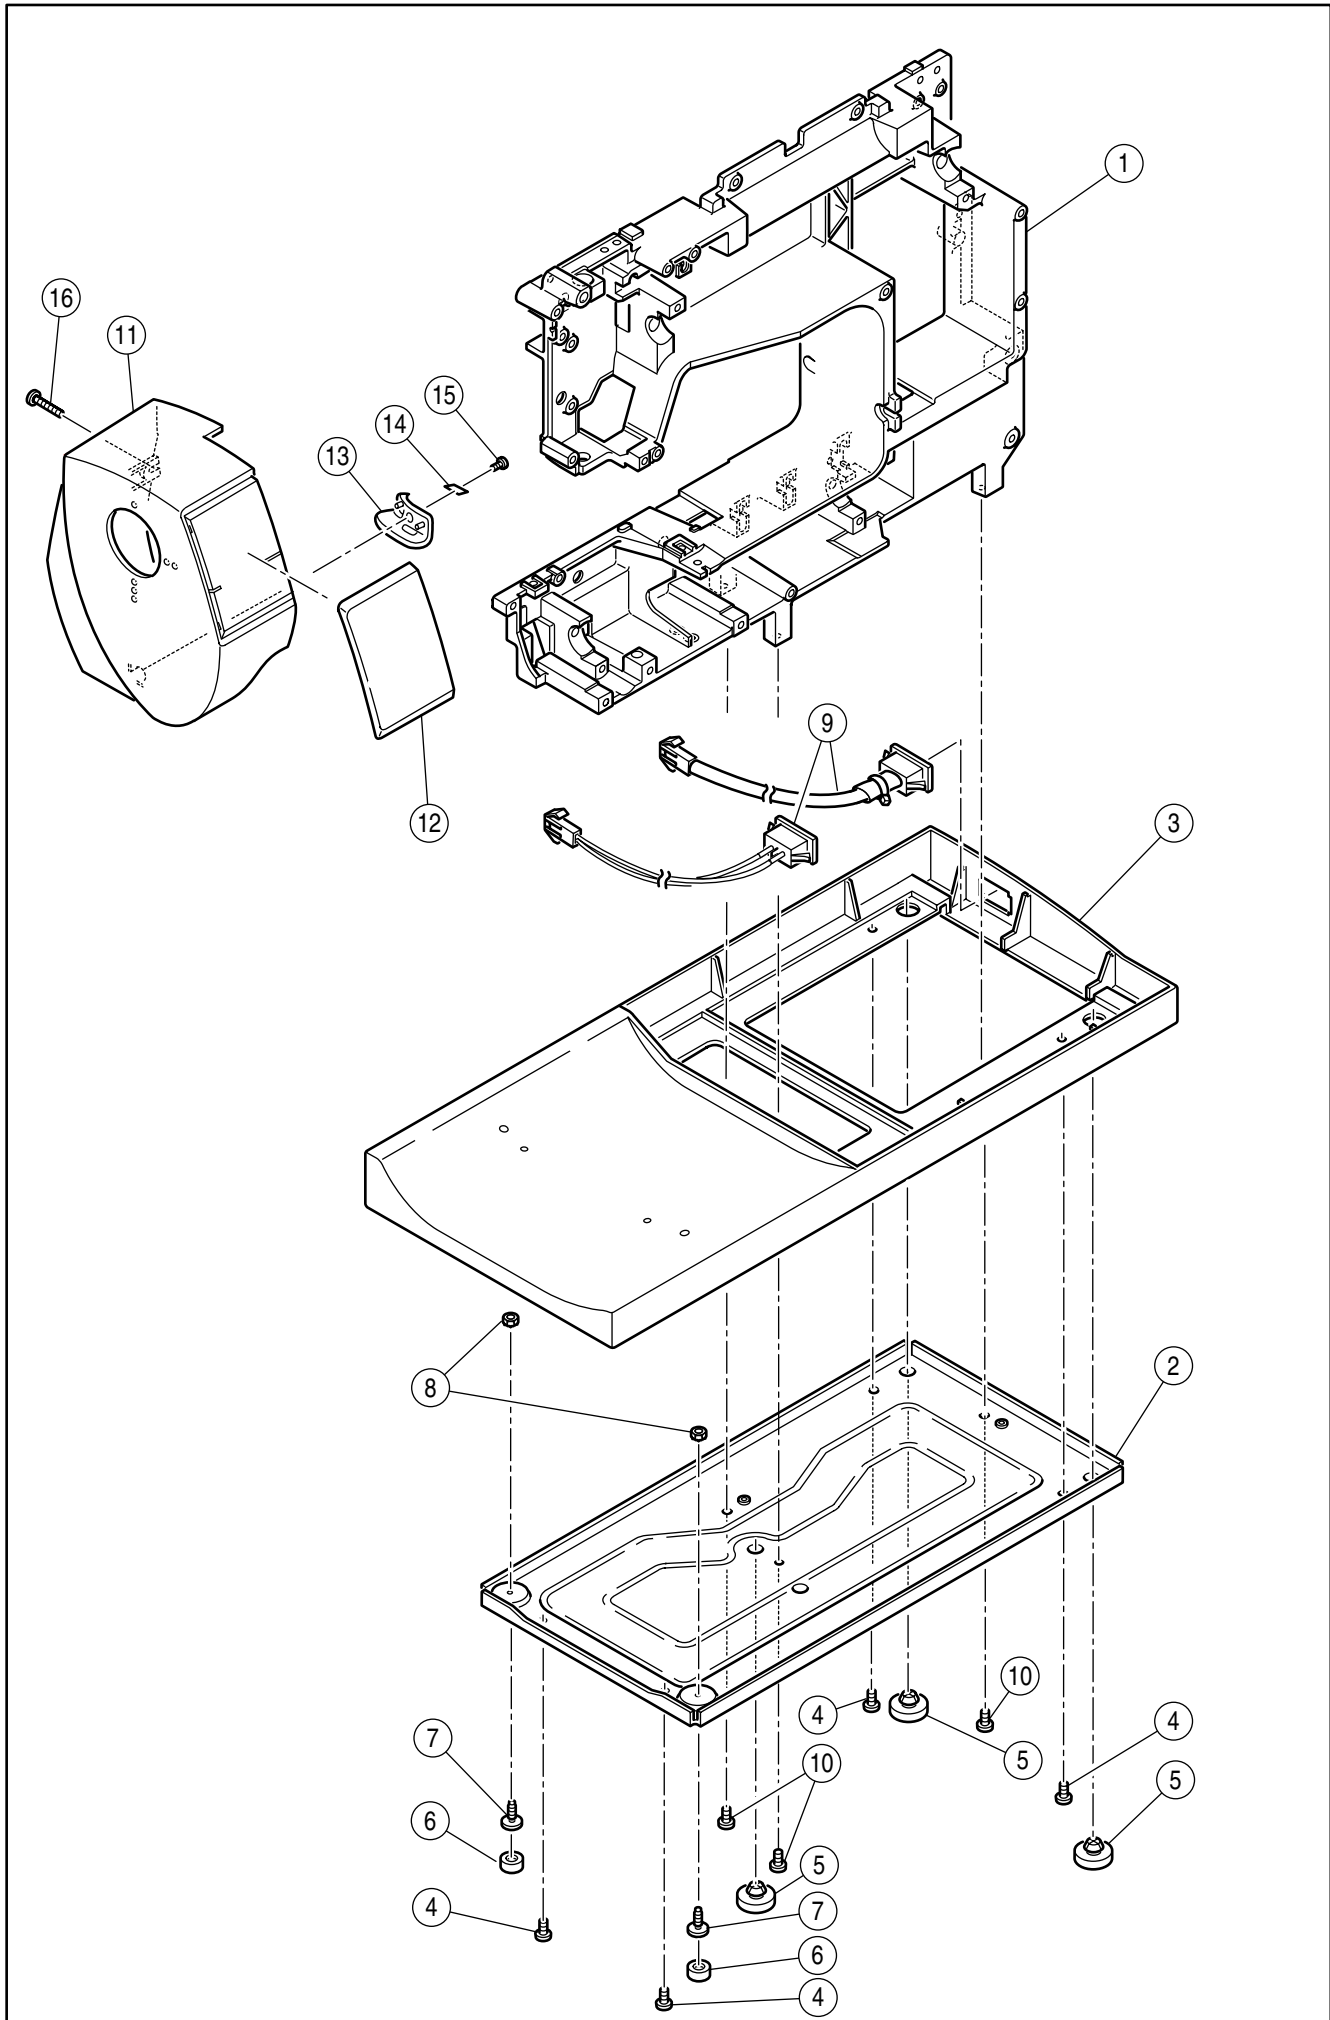

SPARE PARTS LIST

9940

SINGER®

Ref.	No.	Part No.	Part Name
	1	HP32730	Head
	#	HP33009	Base Assy. (2-9)
		HP33009-2	Base Assy. (2-9)(USA)
	2	HP33010	Base
	3	HP33011	Base Cover
	4	HP61041	Set Screw
	5	HP32755	Rubber Foot (A)
	6	HP32756	Rubber Foot (B)
	7	HP32757	Rubber Foot Adjusting Screw
	8	HP91648	Adjustable Lock Nut
	9	HP33089	Terminal Box Assy.
		HP33083	Terminal Box Assy.(USA)
	10	HP31293	Set Screw
	#	HP33015	Face Plate Assy. (Incl. 11-15)
	11	HP33016	Face Plate
	12	HP33017	Face Plate Panel
	13	HP31966	Thread Cutter Base
	14	HP31967	Thread Cutter
	15	HP31244	Set Screw
	16	HP31831	Set Screw

Ref.	No.	Part No.	Part Name
#	HP33040		Thread Tension Unit (Incl. 1-33)
#	HP33041		Thread Tension Assy. (Incl. 1-15)
1	HP33042		Thread Tension Base
2	HP30261-1		Spring Pin
3	HP30928		Thread Tension Disc
4	HP32775		Thread Tension Releasing Plate
5	HP30154		Tension Collar
6	HP33160		Thread Tension Spring
7	HP33043		Thread Tension Plate
8	HP32777		Tension Regulating Screw
9	HP32778-2		Thread Tension Dial Spring
10	HP33044		Thread Tension Dial
11	HP32780		Thread Tension Dial Shaft
12	HP32787		Pre-Tension Plate
13	HP32944		Polyslider
14	HP32788		Pre-Tension Spring
15	HP60018		Snap Ring
16	HP33020		Thread Guide Cover
17	HP32999		Brush
18	HP30271-B		Set Screw
19	HP32781		Thread Guide
20	HP32782		Thread Check Spring
21	HP32783		Check Spring Adjust Plate
22	HP31244		Set Screw
23	HP32784		Take Up Lever Guide Bracket
24	HP33163		Brush
25	HP33021		Take Up Lever Cover
26	HP31244		Set Screw
27	HP33046		Thread Sensor Slit
28	HP33047		Thread Sensor Bracket
29	HP31244		Set Screw
30	HP33087		Thread Sensor Board Assy.
31	HP11380		Cord Band
32	HP12786		Set Screw
33	HP12786		Set Screw
34	HP31293		Set Screw
35	HP02904		Set Screw