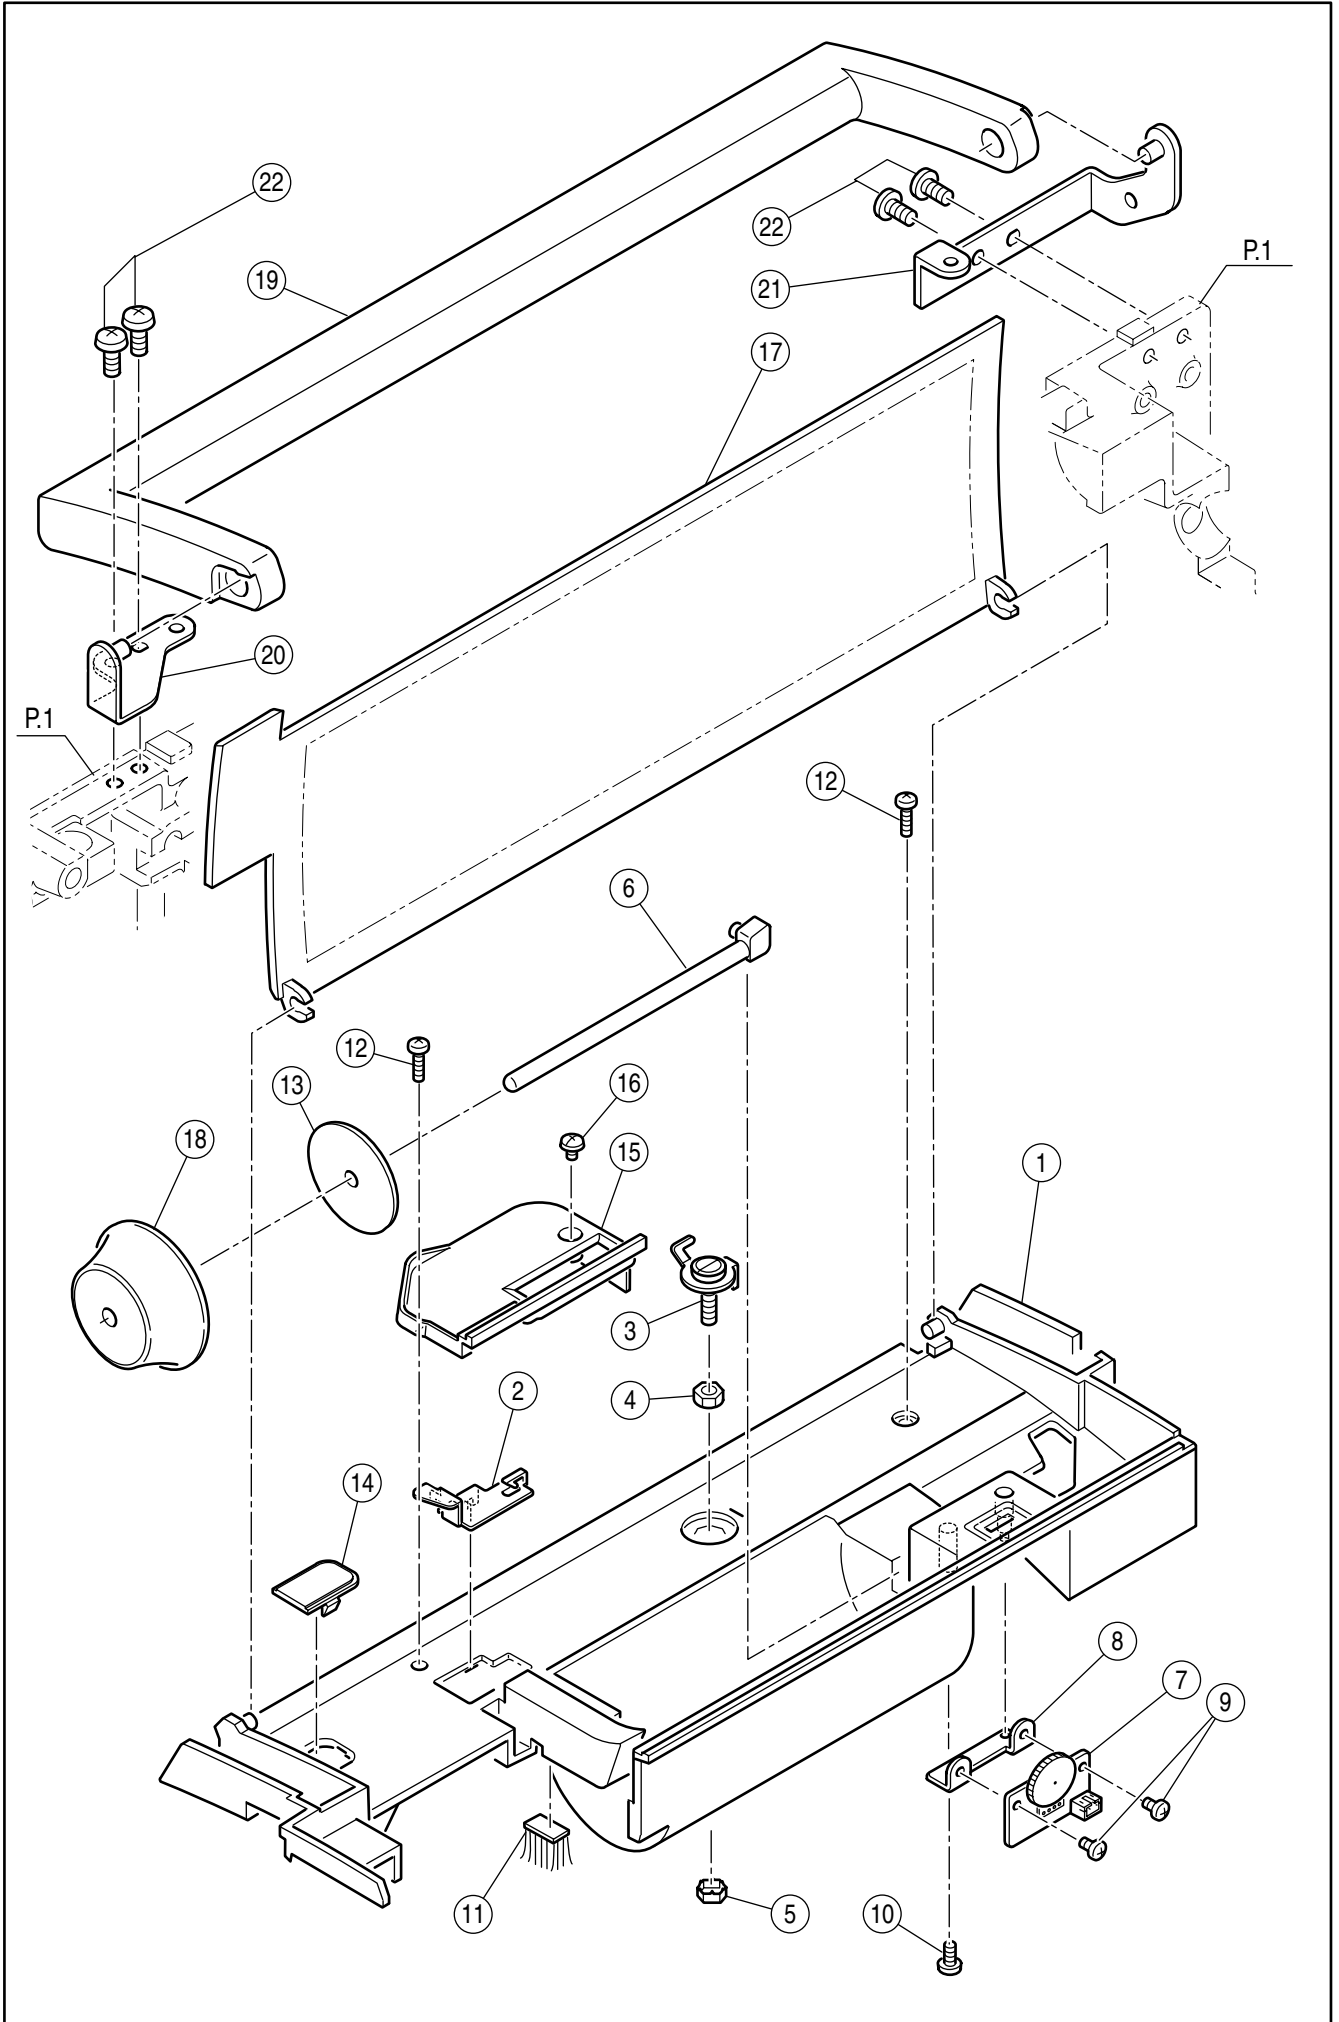

SPARE PARTS LIST

9940

SINGER®

Ref.	No.	Part No.	Part Name
	1	HP32730	Head
	#	HP33009	Base Assy. (2-9)
		HP33009-2	Base Assy. (2-9)(USA)
	2	HP33010	Base
	3	HP33011	Base Cover
	4	HP61041	Set Screw
	5	HP32755	Rubber Foot (A)
	6	HP32756	Rubber Foot (B)
	7	HP32757	Rubber Foot Adjusting Screw
	8	HP91648	Adjustable Lock Nut
	9	HP33089	Terminal Box Assy.
		HP33083	Terminal Box Assy.(USA)
	10	HP31293	Set Screw
	#	HP33015	Face Plate Assy. (Incl. 11-15)
	11	HP33016	Face Plate
	12	HP33017	Face Plate Panel
	13	HP31966	Thread Cutter Base
	14	HP31967	Thread Cutter
	15	HP31244	Set Screw
	16	HP31831	Set Screw

Ref.	No.	Part No.	Part Name
#	HP33040		Thread Tension Unit (Incl. 1-33)
#	HP33041		Thread Tension Assy. (Incl. 1-15)
1	HP33042		Thread Tension Base
2	HP30261-1		Spring Pin
3	HP30928		Thread Tension Disc
4	HP32775		Thread Tension Releasing Plate
5	HP30154		Tension Collar
6	HP33160		Thread Tension Spring
7	HP33043		Thread Tension Plate
8	HP32777		Tension Regulating Screw
9	HP32778-2		Thread Tension Dial Spring
10	HP33044		Thread Tension Dial
11	HP32780		Thread Tension Dial Shaft
12	HP32787		Pre-Tension Plate
13	HP32944		Polyslider
14	HP32788		Pre-Tension Spring
15	HP60018		Snap Ring
16	HP33020		Thread Guide Cover
17	HP32999		Brush
18	HP30271-B		Set Screw
19	HP32781		Thread Guide
20	HP32782		Thread Check Spring
21	HP32783		Check Spring Adjust Plate
22	HP31244		Set Screw
23	HP32784		Take Up Lever Guide Bracket
24	HP33163		Brush
25	HP33021		Take Up Lever Cover
26	HP31244		Set Screw
27	HP33046		Thread Sensor Slit
28	HP33047		Thread Sensor Bracket
29	HP31244		Set Screw
30	HP33087		Thread Sensor Board Assy.
31	HP11380		Cord Band
32	HP12786		Set Screw
33	HP12786		Set Screw
34	HP31293		Set Screw
35	HP02904		Set Screw