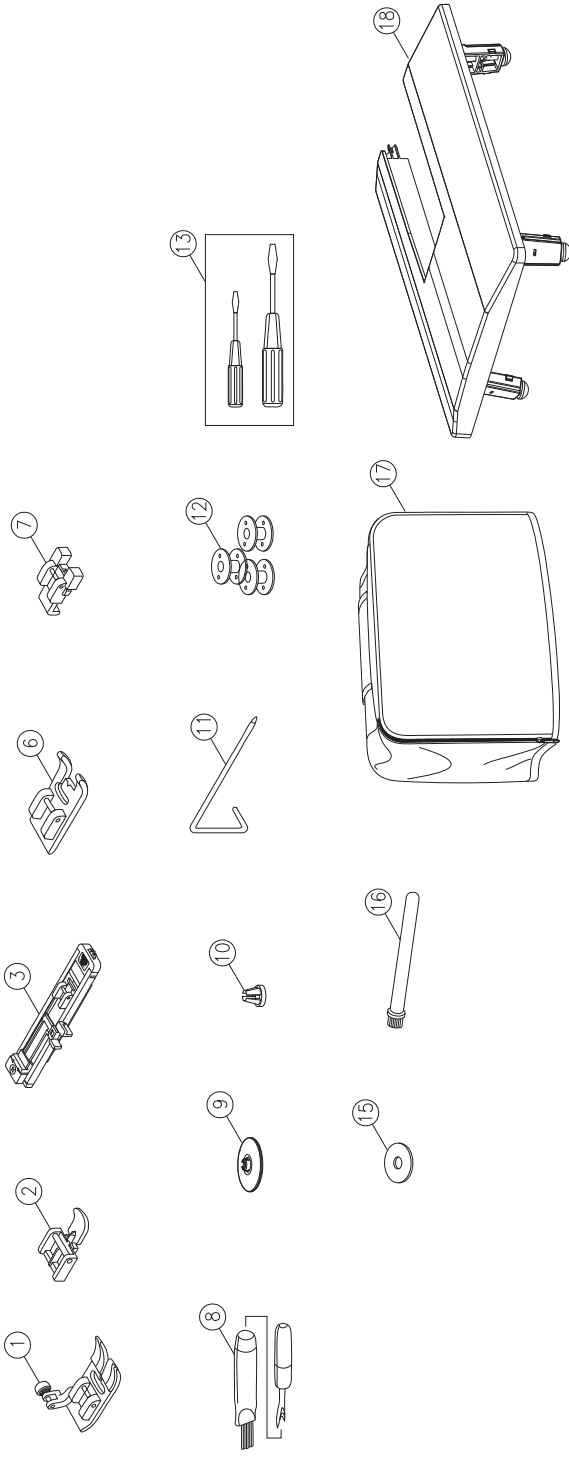

<u>Pos</u>	<u>Part No</u>	<u>Description</u>
1	416565401	NEEDLE PLATE COVER
2	416172501	THREAD CUTTER
3	68000175	BOBBIN
4	416568801	BOBBIN HOLDER ASSEMBLY
5	416121201	SET SCREW (M4×6 B)
6	416143901	ROTARY HOOK PLATE
7	416119001	SET SCREW (M2×2.5)
#1	416828601	AUTO CUTTER COMPLETE
#2	416828701	NEEDLE PLATE COMPLETE

Pos	Part No	Description
#1	416595101	LED LIGHT LAMP COMPLETE
#2	416828901	DIAL TENSION COMPLETE

<u>Pos</u>	<u>Part No</u>	<u>Description</u>
1	416479801	SHUTTLE HOOK HOLDER
2	416498601	TOOTH LEVER ARM

Pos	Part No	Description
1	416498801	HF TRANSFORMER COMPLETE (for 230V)
	416498701	HF TRANSFORMER COMPLETE (for 120V)
2	416498901	HF TRANSFORMER WIRE (FOR 120V) UL
	416499001	HF TRANSFORMER WIRE (FOR 230V) EU.
3	416113701	FOOT CONTROLLER (C-9000)
4	416417101	MAIN MOTOR
6	416499401	CONTROLLER RECEPTACLE (120V)
	416499501	CONTROLLER RECEPTACLE (230V)
7	416499201	SWITCH RECEPTACLE ASS'Y (120V)
	416499301	SWITCH RECEPTACLE ASS'Y (230V)
8	416829001	MAIN CIRCUIT BOARD
9	412157903	POWER CORD (FOR 120V) US
	412157801	POWER CORD (FOR 230V) EU
	412158101	POWER CORD (FOR 240V) AU
#1	416499601	BOBBIN WINDER COMPLETE

<u>Pos</u>	<u>Part No</u>	<u>Description</u>
1	416169401	SPOOL ROD
2	416499701	KEY PLATE
3	270 008P2C0009	SLIDE VOLUME
4	416499901	LCD KEY PLATE

Standard accessories

Optional accessories

Pos	Part No	Description
1	270 006186008	ALL PURPOSE FOOT
2	416128701	ZIPPER FOOT (I)
3	270 006H1A0004	BUTTONHOLE FOOT
6	270 006172008	SATIN STITCH FOOT A
7	416284501	BUTTON SEWING FOOT
8	416127701	BRUSH & SEAM RIPPER
9	416500701	SPOOL HOLDER (LARGE)
10	416500801	SPOOL HOLDER (SMALL)
11	416127101	QUILTING GUIDE
12	68000175	BOBBIN
13	270 006012008	SCREWDRIVER (L & S)
15	416127301	SPOOL PIN FELT
16	416566201	AUXILIARY SPOOL PIN
17	416574101	SEWING MACHINE DUST COVER
18	416494901	EXTENSION TABLE
1	006813008.01	CORDING FOOT(M)
2	006900008.01	ROLLED HEM FOOT(K)
3	416129101	QUILTING FOOT (P)
4	416127401	EMBROIDERY FOOT
6	270 006020008	TWIN NEEDLE
7	416284301	WALKING FOOT