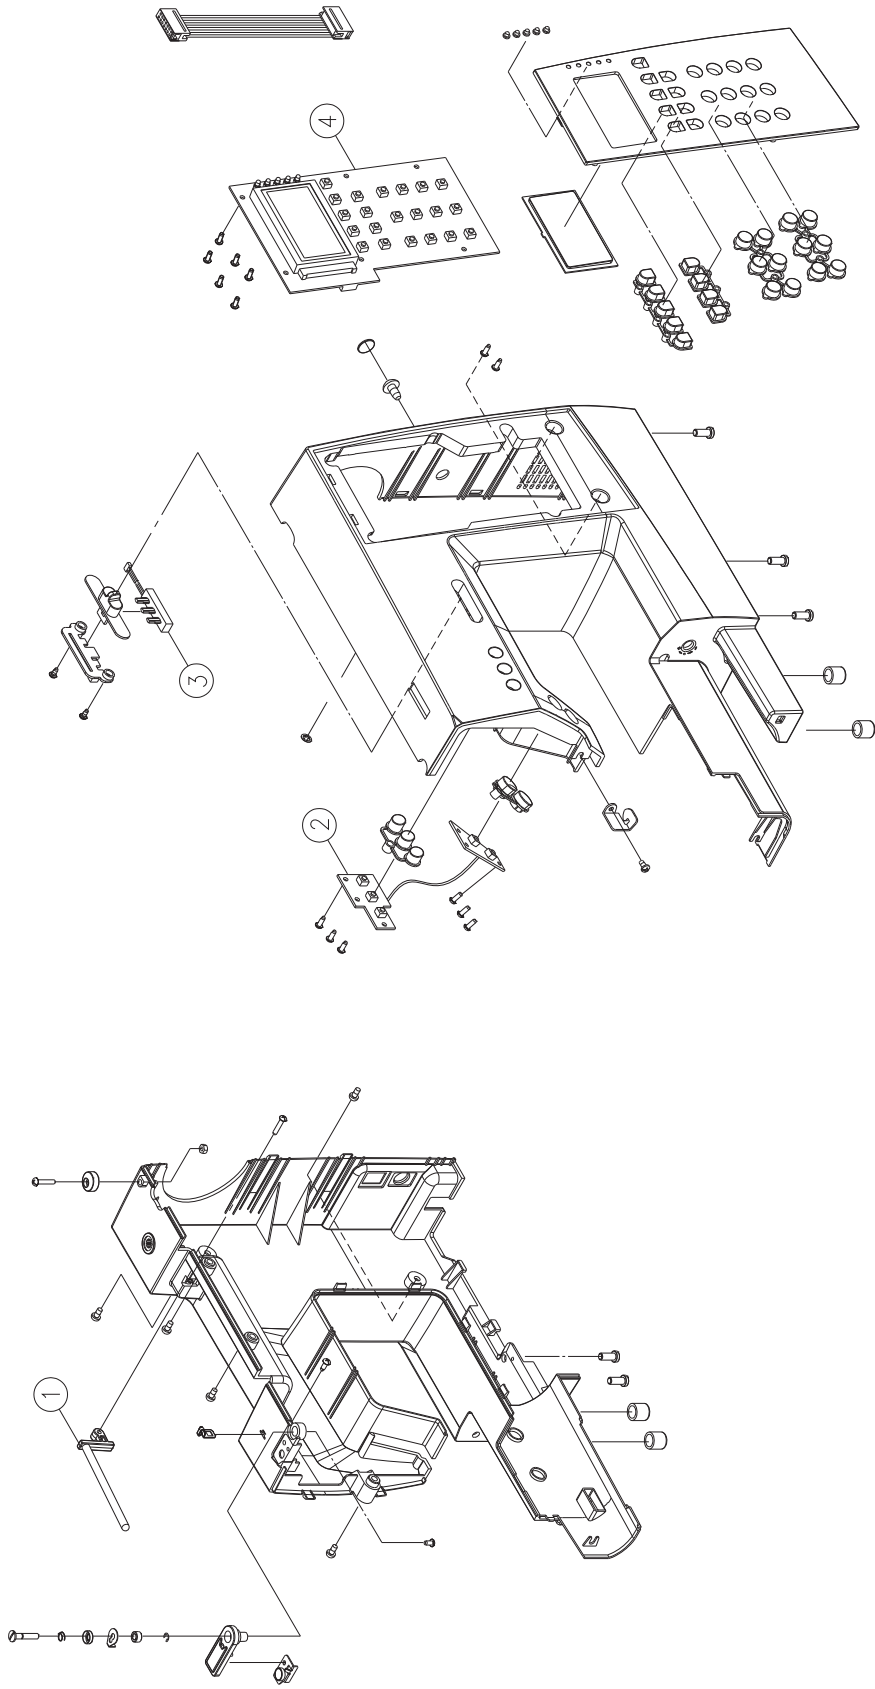

B

<u>Pos</u>	<u>Part No</u>	<u>Description</u>
1	270 H1A0073000	PRESSER BAR LIFTER LEVER
2	416184201	SET SCREW (9/64×40×7.5)
3	416128201	SHANK COMPLETE
4	270 006186008	ZIGZAG PRESSER FOOT
5	416145801	AUTO THREADER
#1	416498101	ZIGZAG PULSE MOTOR PLATE COMPLETE
#2	416245301	NEEDLE CLAMP COMPLETE
#3	416235801	NEEDLE BAR CRANK ROD COMPLETE

<u>Pos</u>	<u>Part No</u>	<u>Description</u>
1	416565401	NEEDLE PLATE COVER
2	416172501	THREAD CUTTER
3	68000175	BOBBIN
4	416568801	BOBBIN HOLDER ASSEMBLY
5	416121201	SET SCREW (M4×6 B)
6	416143901	ROTARY HOOK PLATE
7	416119001	SET SCREW (M2×2.5)
#1	416828601	AUTO CUTTER COMPLETE
#2	416828701	NEEDLE PLATE COMPLETE

Pos	Part No	Description
#1	416595101	LED LIGHT LAMP COMPLETE
#2	416828901	DIAL TENSION COMPLETE

<u>Pos</u>	<u>Part No</u>	<u>Description</u>
1	416479801	SHUTTLE HOOK HOLDER
2	416498601	TOOTH LEVER ARM

Pos	Part No	Description
1	416498801	HF TRANSFORMER COMPLETE (for 230V)
	416498701	HF TRANSFORMER COMPLETE (for 120V)
2	416498901	HF TRANSFORMER WIRE (FOR 120V) UL
	416499001	HF TRANSFORMER WIRE (FOR 230V) EU.
3	416113701	FOOT CONTROLLER (C-9000)
4	416417101	MAIN MOTOR
6	416499401	CONTROLLER RECEPTACLE (120V)
	416499501	CONTROLLER RECEPTACLE (230V)
7	416499201	SWITCH RECEPTACLE ASS'Y (120V)
	416499301	SWITCH RECEPTACLE ASS'Y (230V)
8	416829001	MAIN CIRCUIT BOARD
9	412157903	POWER CORD (FOR 120V) US
	412157801	POWER CORD (FOR 230V) EU
	412158101	POWER CORD (FOR 240V) AU
#1	416499601	BOBBIN WINDER COMPLETE