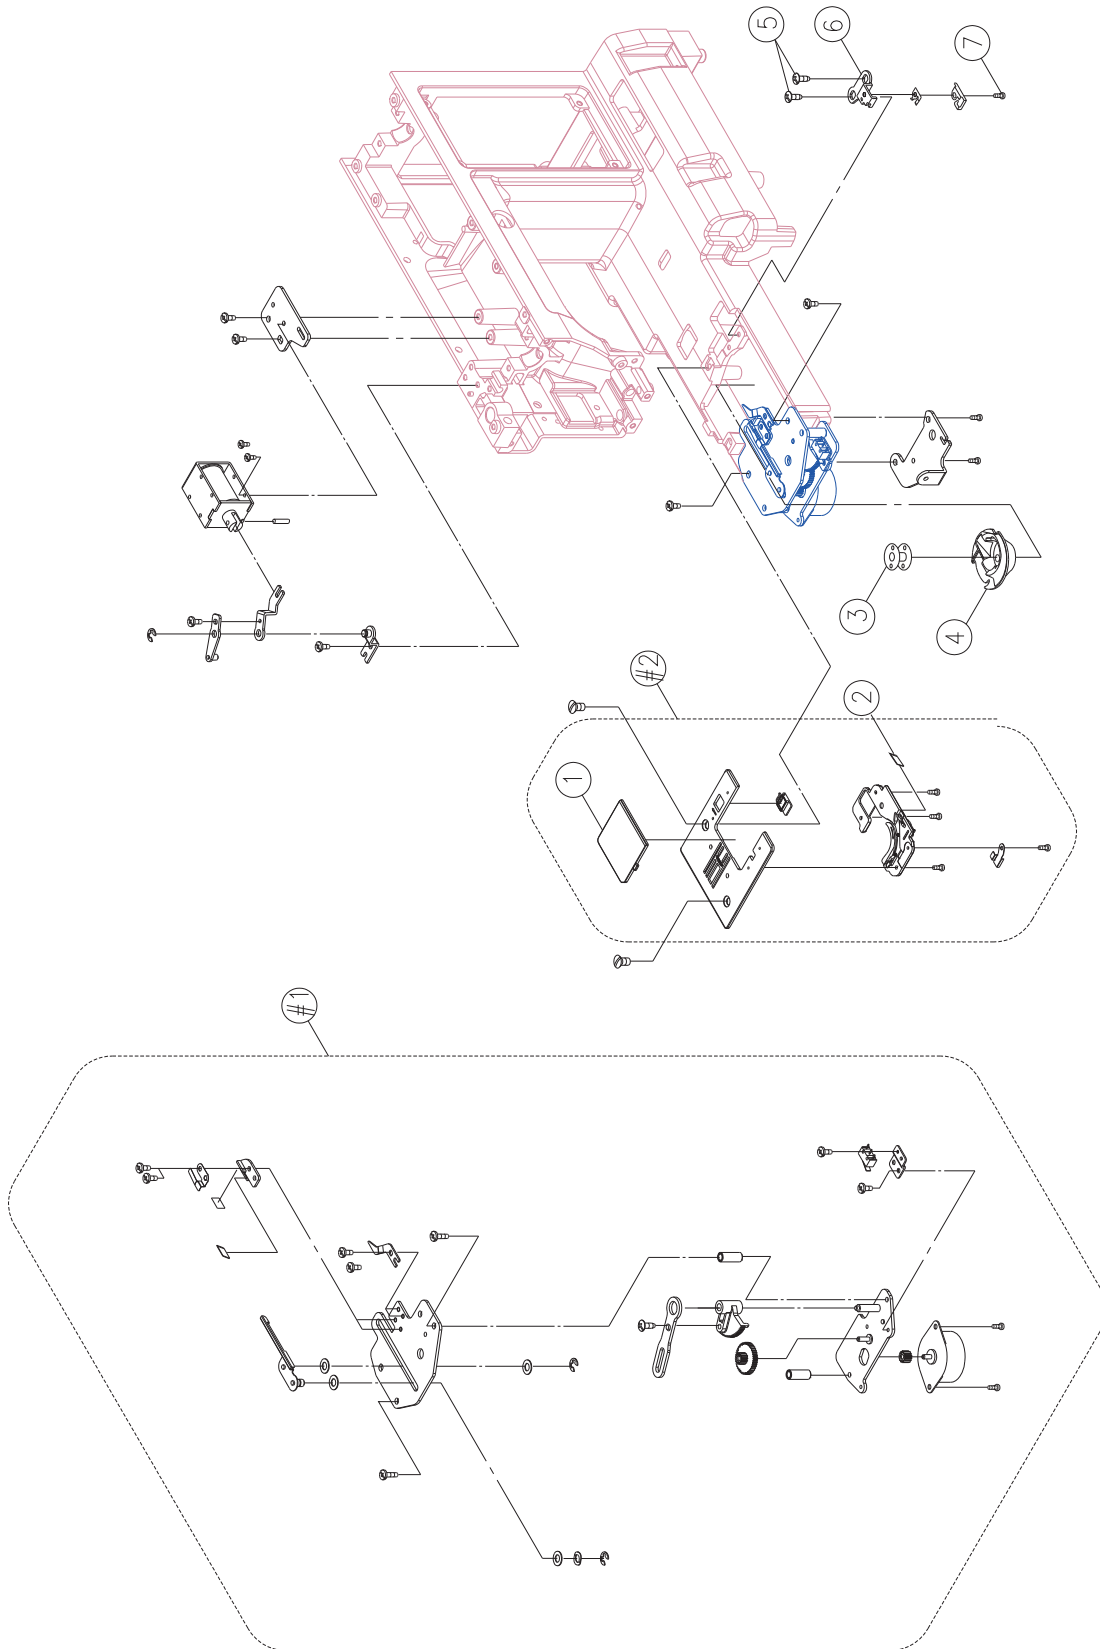

<u>Pos</u>	<u>Part No</u>	<u>Description</u>
1	270 H1A0403000	ARM SHAFT SPROCKET
2	270 00742505M6	MOTOR DRIVE BELT
3	416498001	HAND WHEEL
4	270 00749402M5	MOTOR DRIVE BELT (2M)
6	416566601	PHOTO SENSOR PLATE CPL
#1	416484501	THREAD TAKE UP LEVER COMPLETE

B

<u>Pos</u>	<u>Part No</u>	<u>Description</u>
1	270 H1A0073000	PRESSER BAR LIFTER LEVER
2	416184201	SET SCREW (9/64×40×7.5)
3	416128201	SHANK COMPLETE
4	270 006186008	ZIGZAG PRESSER FOOT
5	416145801	AUTO THREADER
#1	416498101	ZIGZAG PULSE MOTOR PLATE COMPLETE
#2	416245301	NEEDLE CLAMP COMPLETE
#3	416235801	NEEDLE BAR CRANK ROD COMPLETE

<u>Pos</u>	<u>Part No</u>	<u>Description</u>
1	416565401	NEEDLE PLATE COVER
2	416172501	THREAD CUTTER
3	68000175	BOBBIN
4	416568801	BOBBIN HOLDER ASSEMBLY
5	416121201	SET SCREW (M4×6 B)
6	416143901	ROTARY HOOK PLATE
7	416119001	SET SCREW (M2×2.5)
#1	416828601	AUTO CUTTER COMPLETE
#2	416828701	NEEDLE PLATE COMPLETE

Pos	Part No	Description
#1	416595101	LED LIGHT LAMP COMPLETE
#2	416828901	DIAL TENSION COMPLETE

<u>Pos</u>	<u>Part No</u>	<u>Description</u>
1	416479801	SHUTTLE HOOK HOLDER
2	416498601	TOOTH LEVER ARM

Pos	Part No	Description
1	416498801	HF TRANSFORMER COMPLETE (for 230V)
	416498701	HF TRANSFORMER COMPLETE (for 120V)
2	416498901	HF TRANSFORMER WIRE (FOR 120V) UL
	416499001	HF TRANSFORMER WIRE (FOR 230V) EU.
3	416113701	FOOT CONTROLLER (C-9000)
4	416417101	MAIN MOTOR
6	416499401	CONTROLLER RECEPTACLE (120V)
	416499501	CONTROLLER RECEPTACLE (230V)
7	416499201	SWITCH RECEPTACLE ASS'Y (120V)
	416499301	SWITCH RECEPTACLE ASS'Y (230V)
8	416829001	MAIN CIRCUIT BOARD
9	412157903	POWER CORD (FOR 120V) US
	412157801	POWER CORD (FOR 230V) EU
	412158101	POWER CORD (FOR 240V) AU
#1	416499601	BOBBIN WINDER COMPLETE