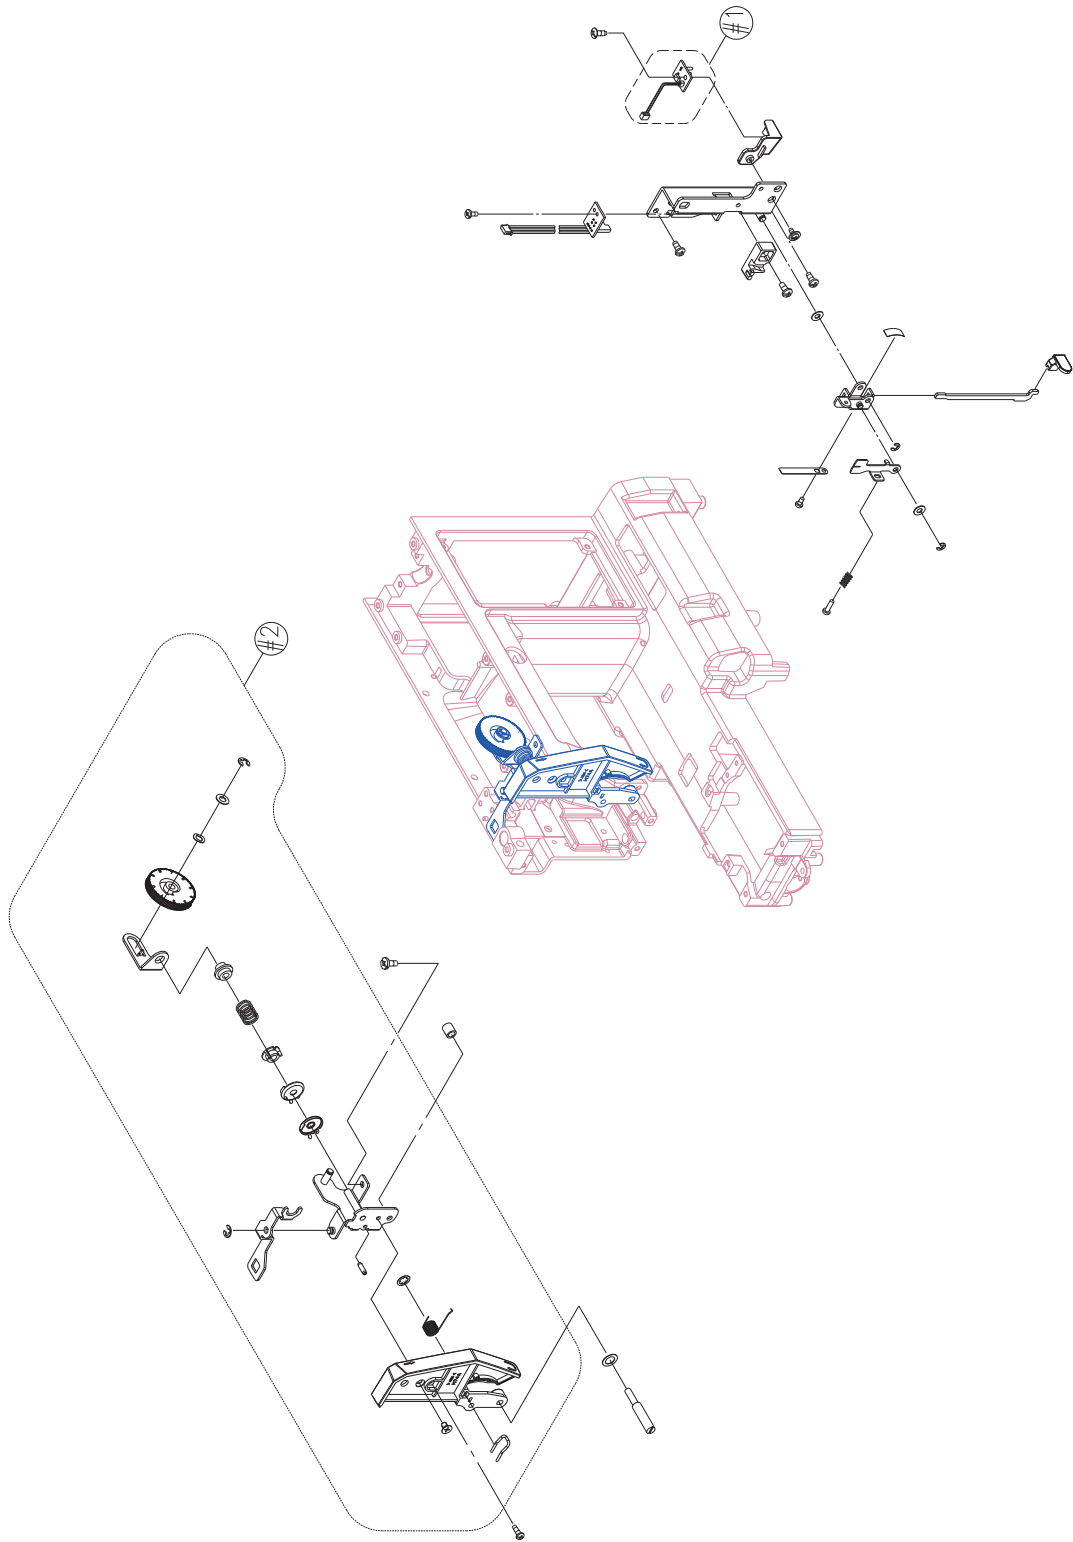

<u>Pos</u>	<u>Part No</u>	<u>Description</u>
1	270 H1A0403000	ARM SHAFT SPROCKET
2	270 00742505M6	MOTOR DRIVE BELT
3	416498001	HAND WHEEL
4	270 00749402M5	MOTOR DRIVE BELT (2M)
6	416566601	PHOTO SENSOR PLATE CPL
#1	416484501	THREAD TAKE UP LEVER COMPLETE

B

<u>Pos</u>	<u>Part No</u>	<u>Description</u>
1	270 H1A0073000	PRESSER BAR LIFTER LEVER
2	416184201	SET SCREW (9/64×40×7.5)
3	416128201	SHANK COMPLETE
4	270 006186008	ZIGZAG PRESSER FOOT
5	416145801	AUTO THREADER
#1	416498101	ZIGZAG PULSE MOTOR PLATE COMPLETE
#2	416245301	NEEDLE CLAMP COMPLETE
#3	416235801	NEEDLE BAR CRANK ROD COMPLETE

<u>Pos</u>	<u>Part No</u>	<u>Description</u>
1	416565401	NEEDLE PLATE COVER
2	416172501	THREAD CUTTER
3	68000175	BOBBIN
4	416568801	BOBBIN HOLDER ASSEMBLY
5	416121201	SET SCREW (M4×6 B)
6	416143901	ROTARY HOOK PLATE
7	416119001	SET SCREW (M2×2.5)
#1	416828601	AUTO CUTTER COMPLETE
#2	416828701	NEEDLE PLATE COMPLETE

Pos	Part No	Description
#1	416595101	LED LIGHT LAMP COMPLETE
#2	416828901	DIAL TENSION COMPLETE

<u>Pos</u>	<u>Part No</u>	<u>Description</u>
1	416479801	SHUTTLE HOOK HOLDER
2	416498601	TOOTH LEVER ARM

Pos	Part No	Description
1	416498801	HF TRANSFORMER COMPLETE (for 230V)
	416498701	HF TRANSFORMER COMPLETE (for 120V)
2	416498901	HF TRANSFORMER WIRE (FOR 120V) UL
	416499001	HF TRANSFORMER WIRE (FOR 230V) EU.
3	416113701	FOOT CONTROLLER (C-9000)
4	416417101	MAIN MOTOR
6	416499401	CONTROLLER RECEPTACLE (120V)
	416499501	CONTROLLER RECEPTACLE (230V)
7	416499201	SWITCH RECEPTACLE ASS'Y (120V)
	416499301	SWITCH RECEPTACLE ASS'Y (230V)
8	416829001	MAIN CIRCUIT BOARD
9	412157903	POWER CORD (FOR 120V) US
	412157801	POWER CORD (FOR 230V) EU
	412158101	POWER CORD (FOR 240V) AU
#1	416499601	BOBBIN WINDER COMPLETE