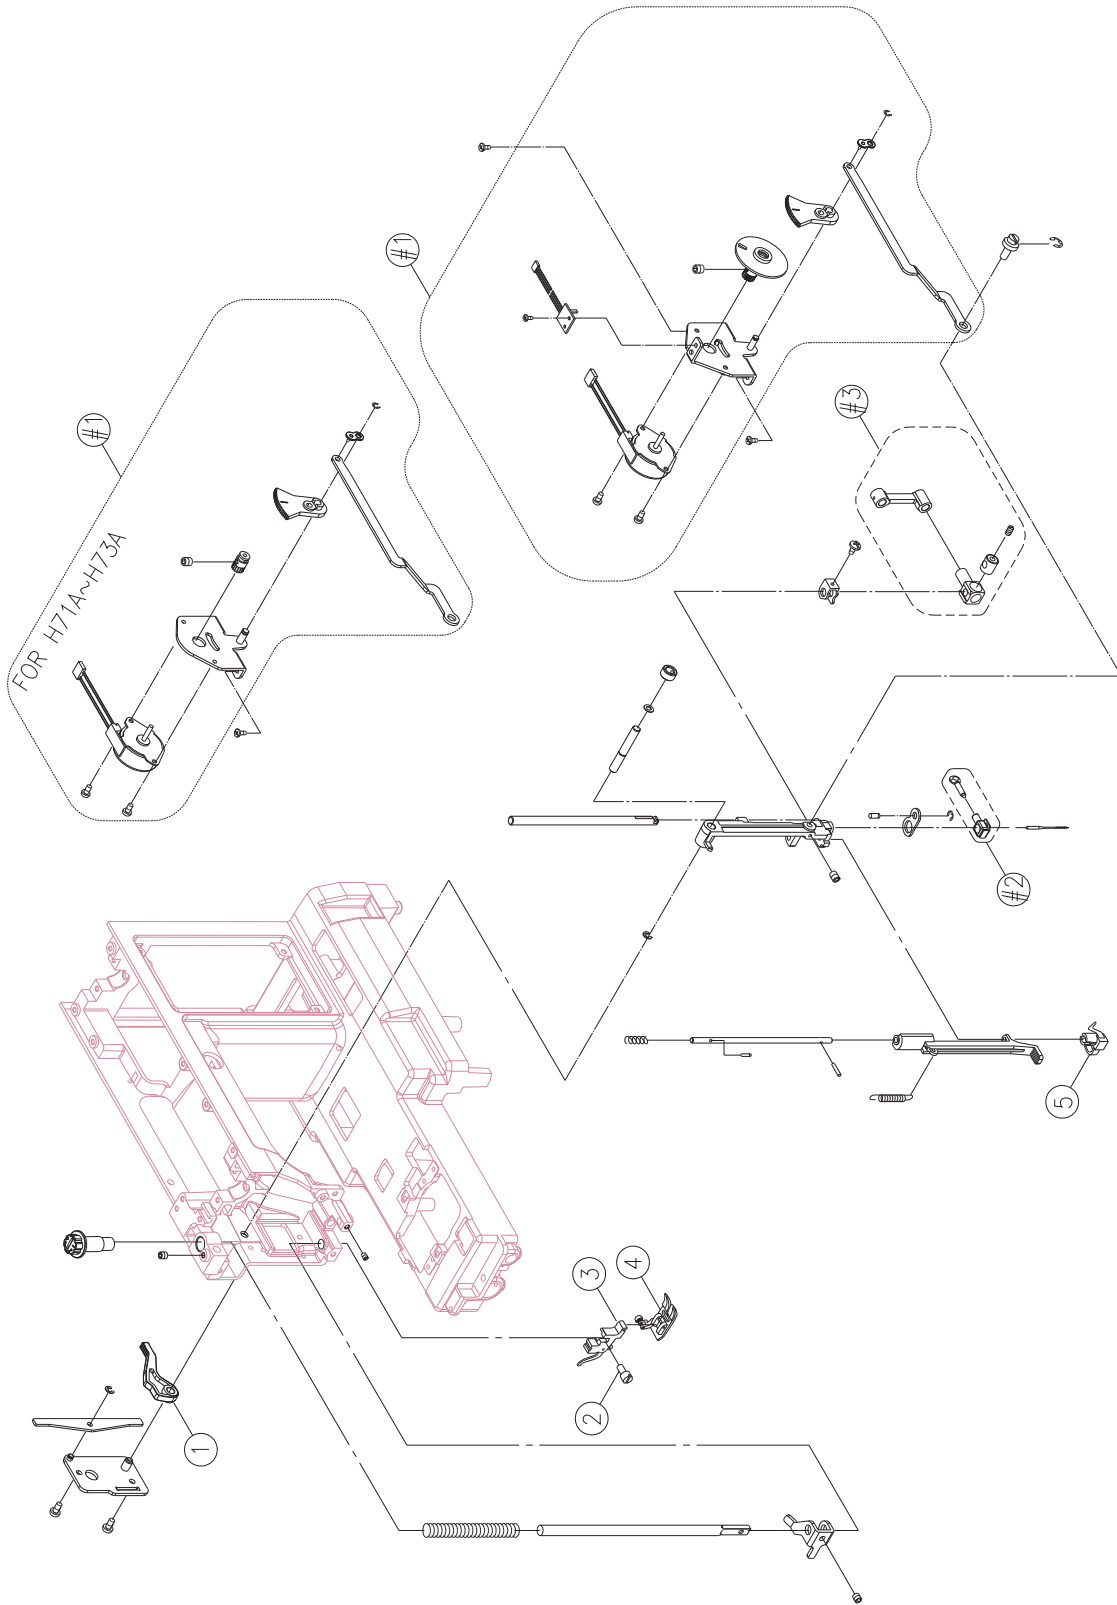

<u>Pos</u>	<u>Part No</u>	<u>Description</u>
1	270 H1A0403000	ARM SHAFT SPROCKET
2	270 00742505M6	MOTOR DRIVE BELT
3	416498001	HAND WHEEL
4	270 00749402M5	MOTOR DRIVE BELT (2M)
6	416566601	PHOTO SENSOR PLATE CPL
#1	416484501	THREAD TAKE UP LEVER COMPLETE

B

<u>Pos</u>	<u>Part No</u>	<u>Description</u>
1	270 H1A0073000	PRESSER BAR LIFTER LEVER
2	416184201	SET SCREW (9/64×40×7.5)
3	416128201	SHANK COMPLETE
4	270 006186008	ZIGZAG PRESSER FOOT
5	416145801	AUTO THREADER
#1	416498101	ZIGZAG PULSE MOTOR PLATE COMPLETE
#2	416245301	NEEDLE CLAMP COMPLETE
#3	416235801	NEEDLE BAR CRANK ROD COMPLETE

<u>Pos</u>	<u>Part No</u>	<u>Description</u>
1	416565401	NEEDLE PLATE COVER
2	416172501	THREAD CUTTER
3	68000175	BOBBIN
4	416568801	BOBBIN HOLDER ASSEMBLY
5	416121201	SET SCREW (M4×6 B)
6	416143901	ROTARY HOOK PLATE
7	416119001	SET SCREW (M2×2.5)
#1	416828601	AUTO CUTTER COMPLETE
#2	416828701	NEEDLE PLATE COMPLETE

<u>Pos</u>	<u>Part No</u>	<u>Description</u>
1	416169401	SPOOL ROD
2	416499701	KEY PLATE
3	270 008P2C0009	SLIDE VOLUME
4	416499901	LCD KEY PLATE

Standard accessories

Optional accessories

Pos	Part No	Description
1	270 006186008	ALL PURPOSE FOOT
2	416128701	ZIPPER FOOT (I)
3	270 006H1A0004	BUTTONHOLE FOOT
6	270 006172008	SATIN STITCH FOOT A
7	416284501	BUTTON SEWING FOOT
8	416127701	BRUSH & SEAM RIPPER
9	416500701	SPOOL HOLDER (LARGE)
10	416500801	SPOOL HOLDER (SMALL)
11	416127101	QUILTING GUIDE
12	68000175	BOBBIN
13	270 006012008	SCREWDRIVER (L & S)
15	416127301	SPOOL PIN FELT
16	416566201	AUXILIARY SPOOL PIN
17	416574101	SEWING MACHINE DUST COVER
18	416494901	EXTENSION TABLE
1	006813008.01	CORDING FOOT(M)
2	006900008.01	ROLLED HEM FOOT(K)
3	416129101	QUILTING FOOT (P)
4	416127401	EMBROIDERY FOOT
6	270 006020008	TWIN NEEDLE
7	416284301	WALKING FOOT