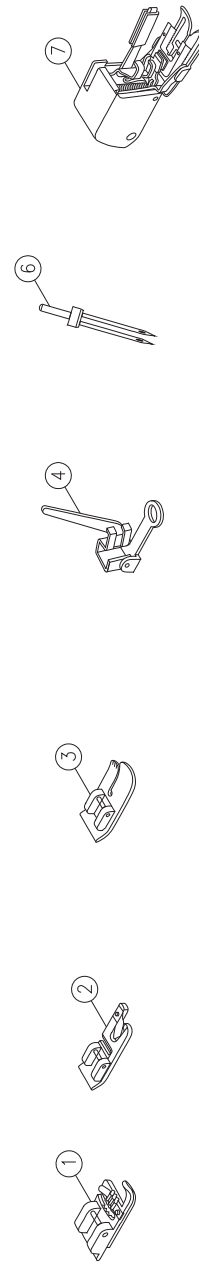

Optional accessories