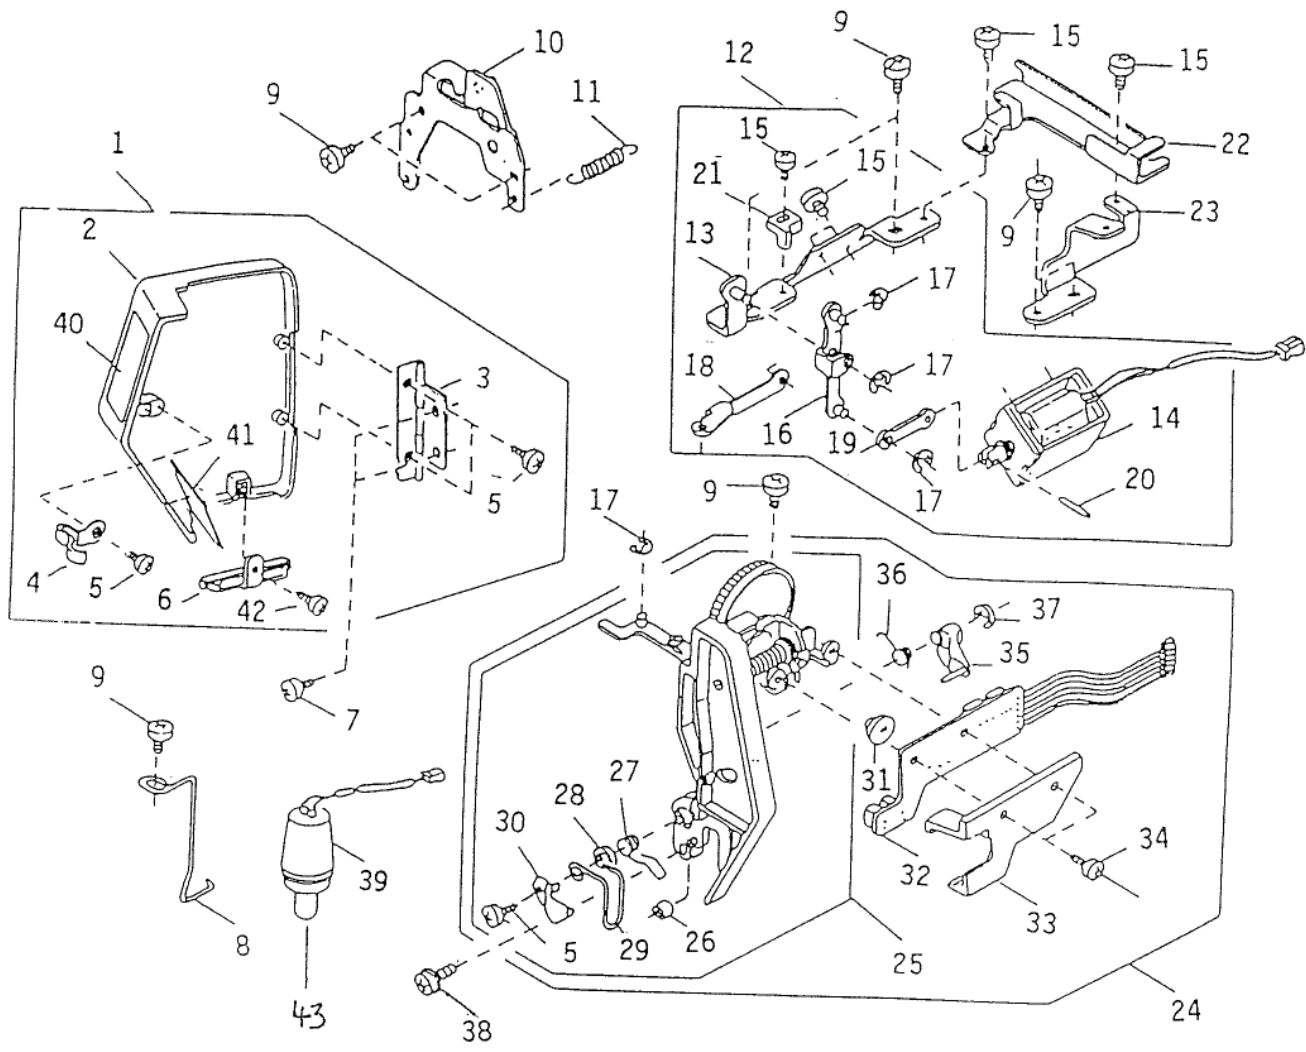

Réf. No.	Elna No.	Name of part
1	395717-46	Face plate unit
2	395717-47	Face plate
3	395713-50	Hinge unit
4	395713-48	Spring
5	395713-65	Set screw
6	395717-48	Thread utter unit
7	395717-49	Set screw
8	395717-50	Arm thread unit
9	395717-51	Set screw
10	395717-52	Handle base plate (front)
11	395717-53	Spring
12	395717-54	Solenoid unit
13	395717-55	Solenoid base
14	395717-56	Solenoid unit
15	395711-06	Set screw
16	395717-57	Tension release arm
17	395711-03	Snap ring
18	395717-58	Tension release rod
19	395717-60	Spring pin
21	395717-61	Plunger cushion
22	395717-62	Cord guide (2)
23	395717-63	Front panel supporter
24	395717-64	Thread tension complete unit
25	395717-65	Thread tension
26	395717-66	Cushion
27	395717-67	Check spring
28	395717-68	Rubber bushing washer
29	395717-69	Thread guide
30	395717-70	Thread guide
31	395717-71	Switch collar
32	395717-72	"I" board unit
33	395717-73	"I" board cover
34	395713-77	Set screw
35	395717-74	Thread detection lever unit
36	395717-75	Detection lever spring
37	395713-99	Snap ring
38	395717-76	Set screw
39	395717-77	Lamp socket unit
40	395717-78	Face plate ornamental plate
41	395713-52	Face plate reflecting plate
42	395716-94	Set screw
43	395722-99	Bulb