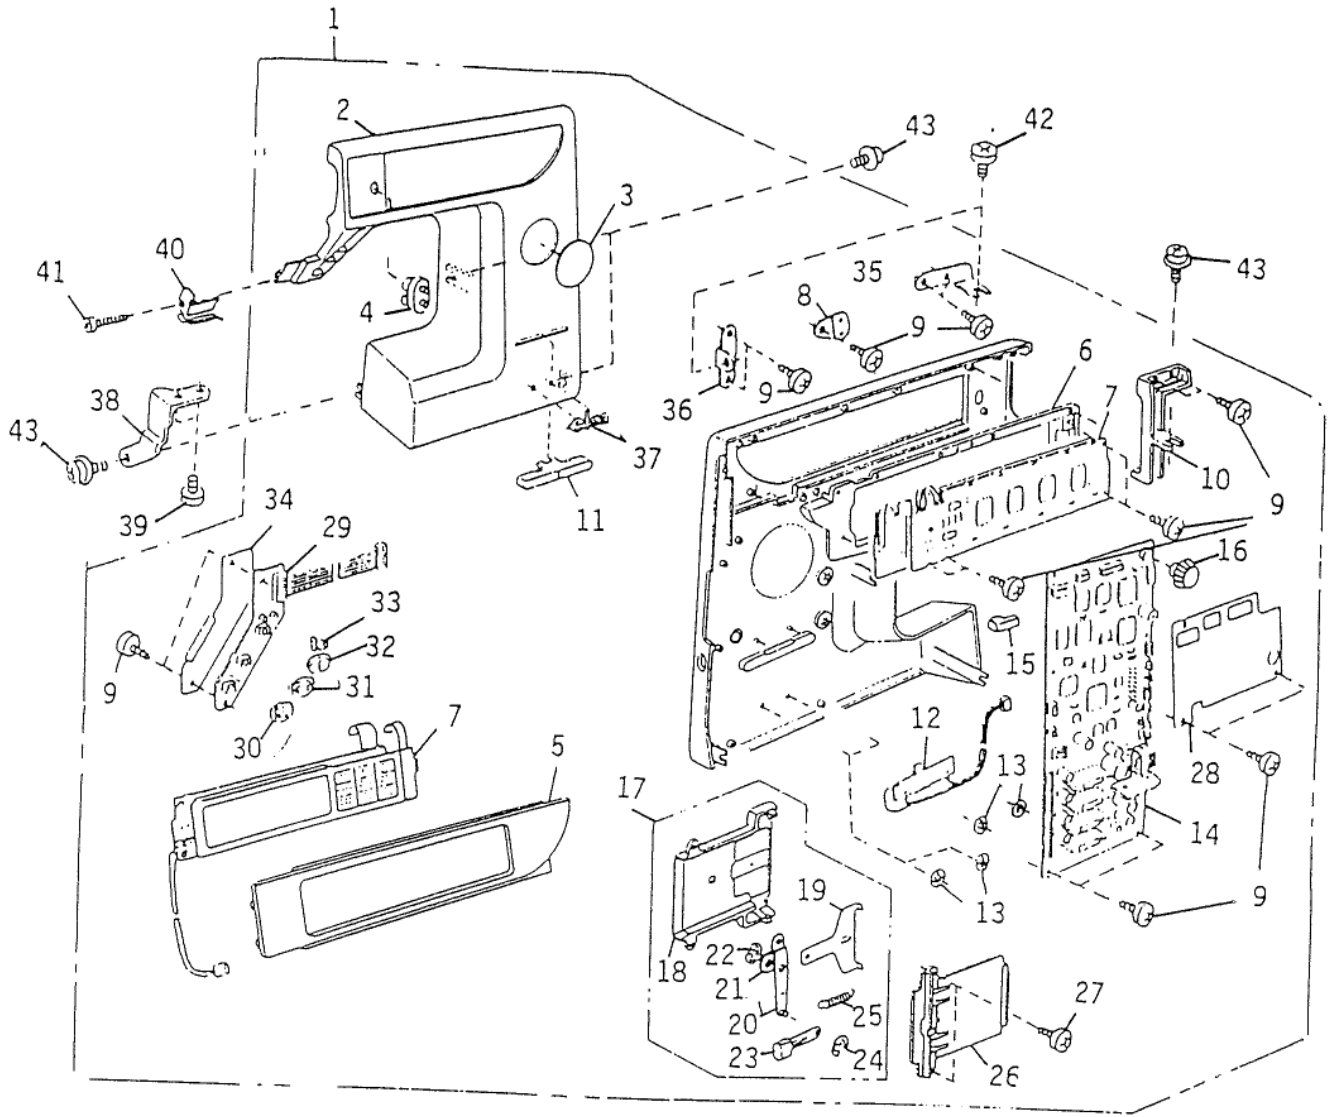

Réf No.	Elna No.	Name of part
1	395718-89	Front cover unit
2	395718-90	Front cover
3	395718-91	Ornamental plate
4	395718-92	Tension control indicator
5	395718-93	Touch panel frame
6	395718-94	LCD board frame
7	395718-95	LCD board unit
8	395718-96	LCD board holder
9	395713-65	Set screw
10	395718-97	LCD board supporter
11	395718-98	Speed control lever
12	395718-99	Slide volume unit
13	395710-49	Snap ring CS-3
14	395722-92	A board unit (Eng)
	395732-45	A board unit (Ger)
	395732-44	A board unit (FR)
15	395722-93	Switch cover
16	395722-94	Knob
17	395722-95	Card guide unit
18	395722-04	Card guide
19	395722-05	Ejector plate
20	395722-06	Ejector lever
21	395714-23	Washer
22	395712-07	Washer
23	395722-07	Ejector button
24	395711-03	Snap ring
25	395722-08	Spring
26	395722-09	Card guide (2)
27	395722-10	Set screw
28	395722-11	Insulating paper
29	395722-12	F board unit
30	395722-13	Start button
31	395722-14	Reverse button
32	395722-15	Up/Down button
33	395722-16	Up/Down lenz
34	395722-17	Insulating paper
35	395722-18	Front cover setting plate
36	395722-19	LCD board setting plate
37	395710-48	"Elna" name plate
38	395722-20	Front cover setting plate
39	395717-51	Set screw
40	395722-21	Thread guide (lower)
41	395722-22	Set screw
42	395713-96	Set screw
43	395715-50	Set screw