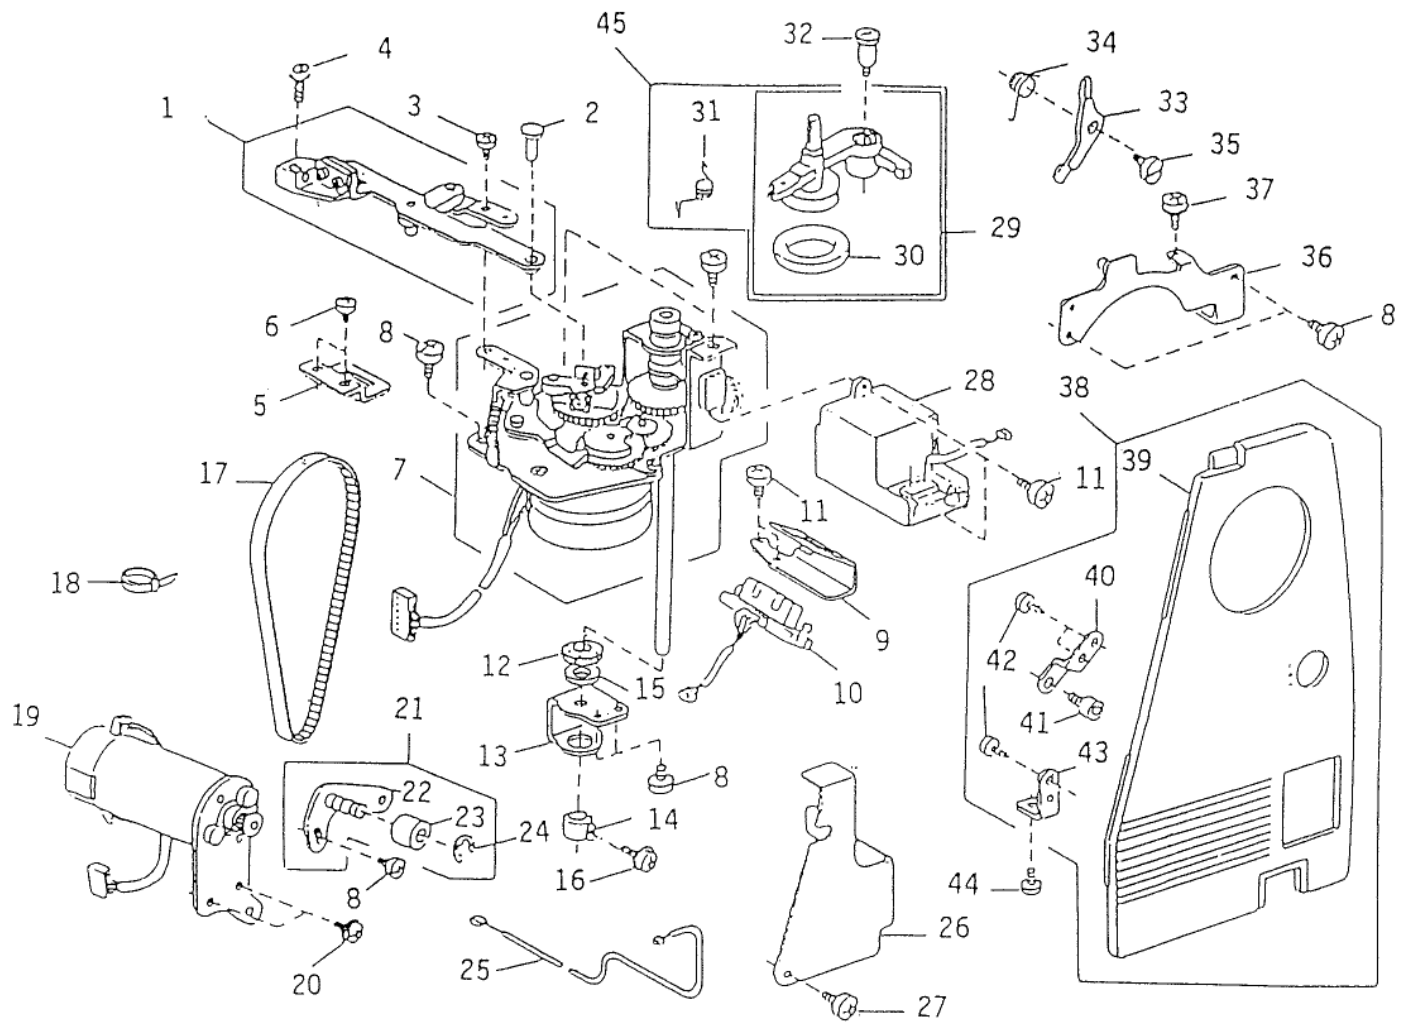

Réf. No.	Elna No.	Name of part
1	395722-58	Zigzag rod unit (1)
2	395722-59	Pin
3	395713-96	Set screw
4	395718-49	Set screw
5	395722-60	Needle position hold plate
6	395710-42	Set screw
7	395722-61	Stepping motor unit (zigzag)
8	395717-51	Set screw
9	395722-62	Sensor base plate
10	395722-63	Photo sensor unit
11	395716-07	Set screw
12	395718-42	Oil wick
13	395722-65	X-axis positioning plate
14	395722-66	Coupling ring
15	395722-67	Washer FT60
16	395722-68	Set screw
17	395722-69	Timing belt
18	395711-18	Cord binder
19	395722-70	Motor unit
20	395722-71	Set screw
21	395722-72	Idler unit
22	395722-73	Idler base
23	395722-74	Idler
24	395711-34	Snap ring
25	395722-75	Connection cable unit
26	395722-76	Cord clamp
27	395722-44	Set screw
28	395722-77	Inverter unit
29	395722-78	Bobbin winder unit
30	395715-77	Bobbin winder ring
31	395722-79	Spring
32	395722-80	Hinge screw
33	395722-81	Declutch arm
34	395722-82	Spring
35	395722-83	Hinge screw
36	395722-84	Handle base plate (rear)
37	395715-16	Set screw
38	395722-85	Belt cover unit
39	395722-86	Belt cover
40	395722-87	Belt cover set plate
41	395722-88	Hexagon socket bolt
42	395716-94	Belt cover set plate (1)
43	395722-89	Belt cover set plate
44	395710-60	Set screw
45	395722-90	Bobbin winder unit