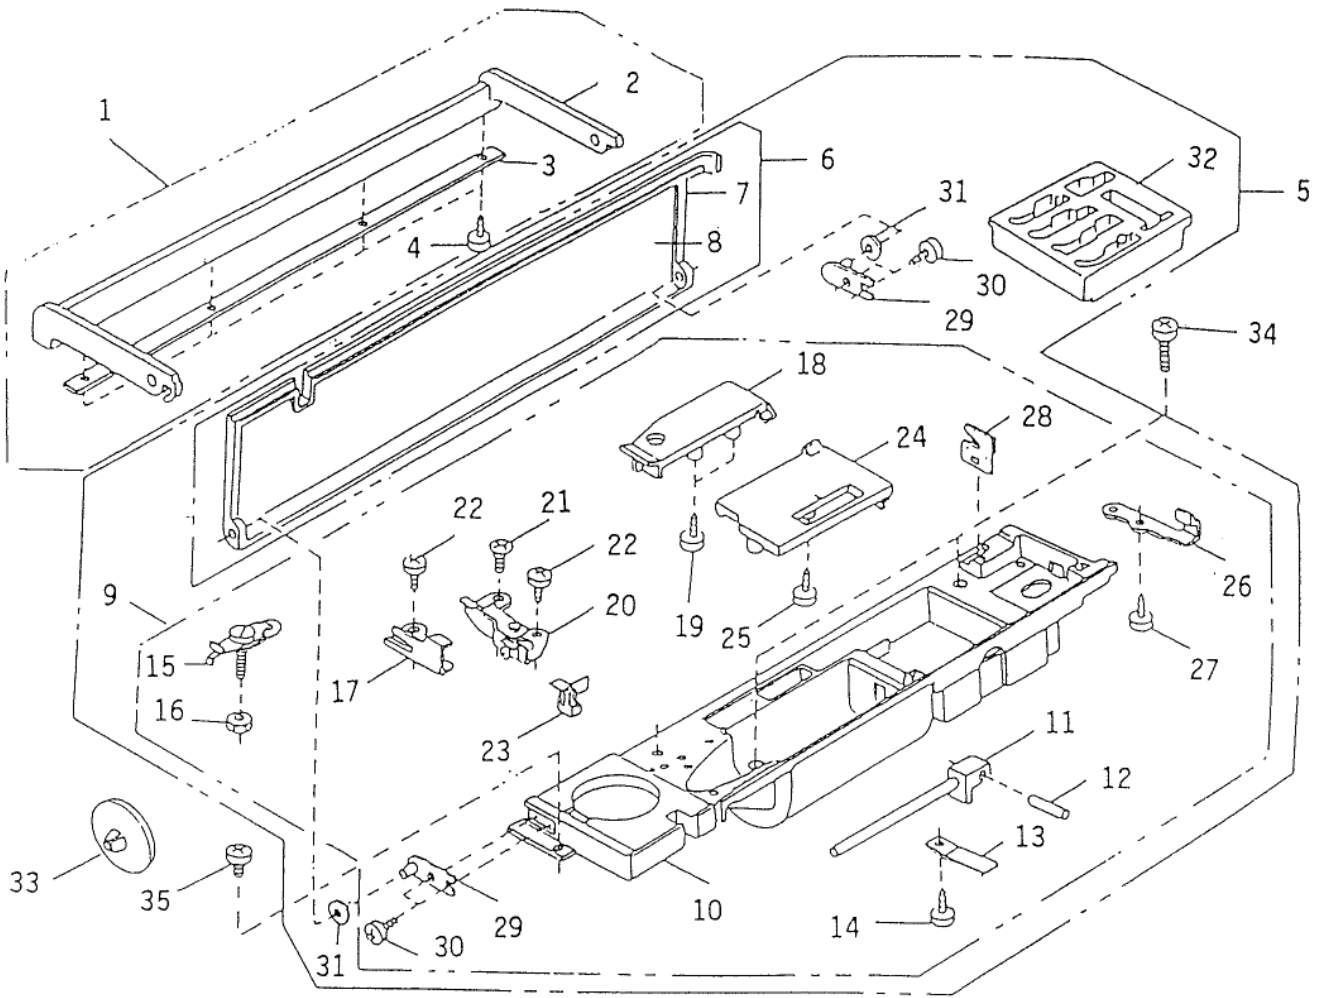

elna 9006
EnVision

**PIECES DE RECHANGE
ERSATZTEILE
SPARE PARTS
PIEZAS DE RECAMBIO**

INDEX

9006

1. Accessory box/extension table, needle plate, bottom cover
2. Top cover, handle
3. Hook race, bobbin case, stepper motors
4. Face plate, Solenoid unit, thread tensions, lamp
5. Presser bar/levers, front bracket
6. Needle bar, zig-zag rod
7. Upper shaft, take-up lever, timing belt, flywheel
8. Lower shaft, feed dog, feed rock shaft
9. Front panel, LCD board, circuit board "A"
10. Base, transformer, machine socket, board "C"
11. Carrying plate, base cover
12. Belt cover, motor belt, motor, stepper motors (zig-zag), bobbin winder
13. Accessories, foot control, cords, instruction manuals
14. Parts number index

Réf No	Elna No.	Name of part
1	395716-70	Needle plate unit
2	395716-71	Needle plate
3	395713-17	Hook cover plate supportet (R)
5	395713-18	Hook cover plate release lever
6	395713-19	Spring
7	395716-72	Set screw
8	395716-73	Needle plate set screw
9	395716-74	Hook cover plate
10	395716-75	Set plate unit (L)
11	395716-76	Set plate (L)
12	395716-77	Position adjusting plate
13	395716-78	Bobbin holder stopper
15	395713-24	Nut
16	395716-07	Set screw
17	395716-79	Set screw
18	395716-80	Set plate unit (R)
19	395716-81	Set plate (R)
20	395716-82	Position adjusting plate
21	395713-96	Set screw
22	395716-83	Arm window
23	395716-84	Drop feed lever
25	395716-86	Washer
26	395716-87	Feed switch unit
27	395710-49	CS ring
28	395711-12	Set screw
29	395716-88	Extension table unit
30	395716-89	Extension table
31	395716-90	Extension table lid
32	395716-91	Spring
33	395716-92	Bed cover
34	395716-93	Set screw
35	395716-94	Set screw
36	395716-95	Switch set plate
37	395716-96	Spacer
38	395716-97	Tape
39	395716-98	Tape holder
40	395716-99	Set screw
41	395717-42	Bobbin case holder