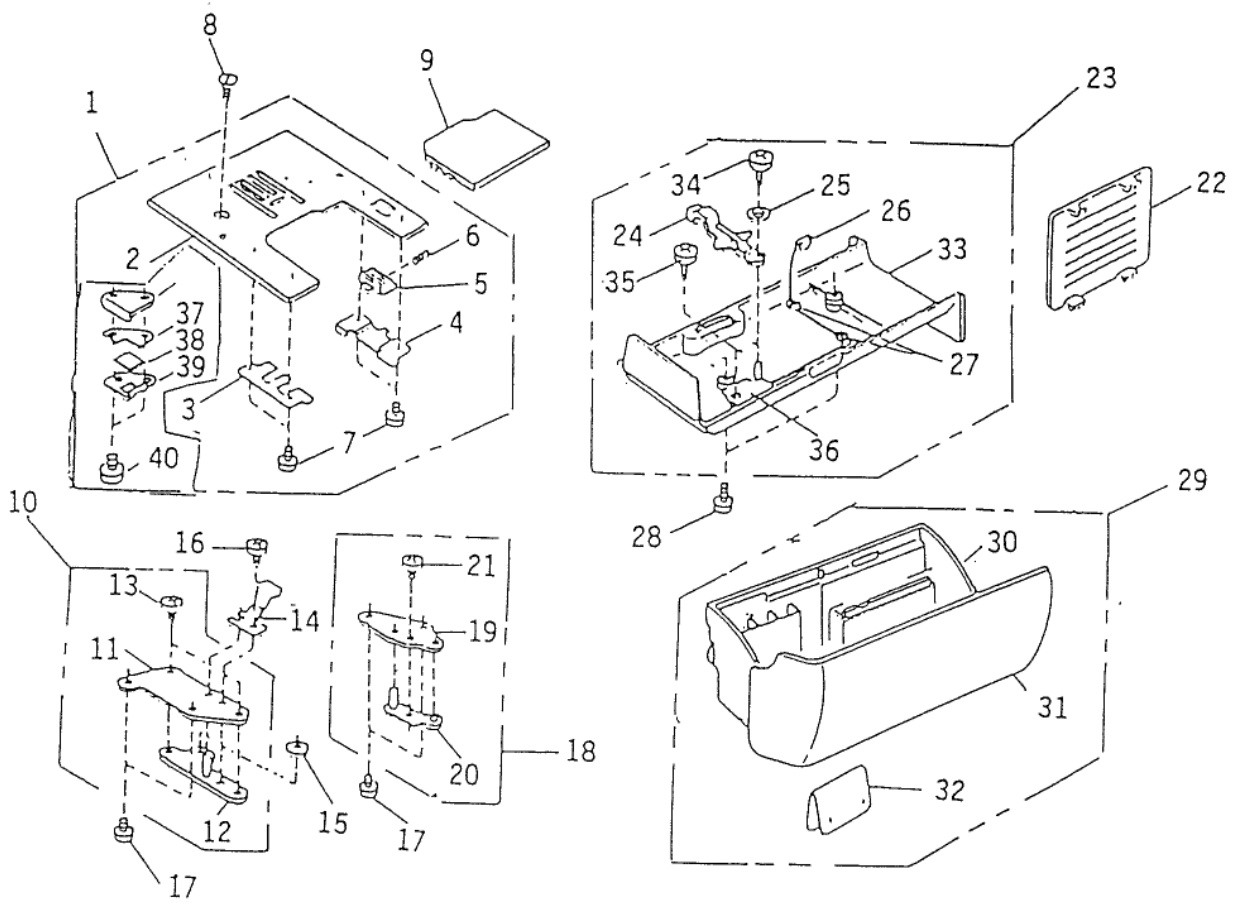

elna 9006
EnVision

**PIECES DE RECHANGE
ERSATZTEILE
SPARE PARTS
PIEZAS DE RECAMBIO**

INDEX

9006

1. Accessory box/extension table, needle plate, bottom cover
2. Top cover, handle
3. Hook race, bobbin case, stepper motors
4. Face plate, Solenoid unit, thread tensions, lamp
5. Presser bar/levers, front bracket
6. Needle bar, zig-zag rod
7. Upper shaft, take-up lever, timing belt, flywheel
8. Lower shaft, feed dog, feed rock shaft
9. Front panel, LCD board, circuit board "A"
10. Base, transformer, machine socket, board "C"
11. Carrying plate, base cover
12. Belt cover, motor belt, motor, stepper motors (zig-zag), bobbin winder
13. Accessories, foot control, cords, instruction manuals
14. Parts number index

Réf. No	Elna No.	Name of part
1	395717-00	Handle unit
2	395717-01	Handle
3	395717-02	Handle core metal
4	395717-03	Set screw
5	395717-04	Top cover complete unit
6	395717-05	Top cover unit
7	395717-06	Top cover
8	395717-07	Referential chart
9	395717-08	Top cover body unit
10	395717-09	Top cover body
11	395717-10	Spool pin
12	395713-68	Spool pin shaft
13	395713-69	Spring
14	395714-82	Ser screw
15	395717-11	Bobbin winder guide plate
18	395717-13	Bobbin winder cover plate
19	395712-60	Set screw
20	395717-14	Thread guide unit
21	395715-68	Set screw
22	395713-70	Set screw
23	395717-15	Pretension unit
24	395717-16	Thread guide plate
25	395717-17	Set screw
26	395717-18	Bobbin winder stopper
27	395717-19	Set screw
28	395717-20	Thread cutter unit
29	395717-21	Top cover hinge
30	395713-65	Set screw
31	395717-22	Washer
32	395717-23	Foot storage compartment
33	395719-39	Spool holder (large)
34	395717-25	Set screw
35	395710-60	Set screw