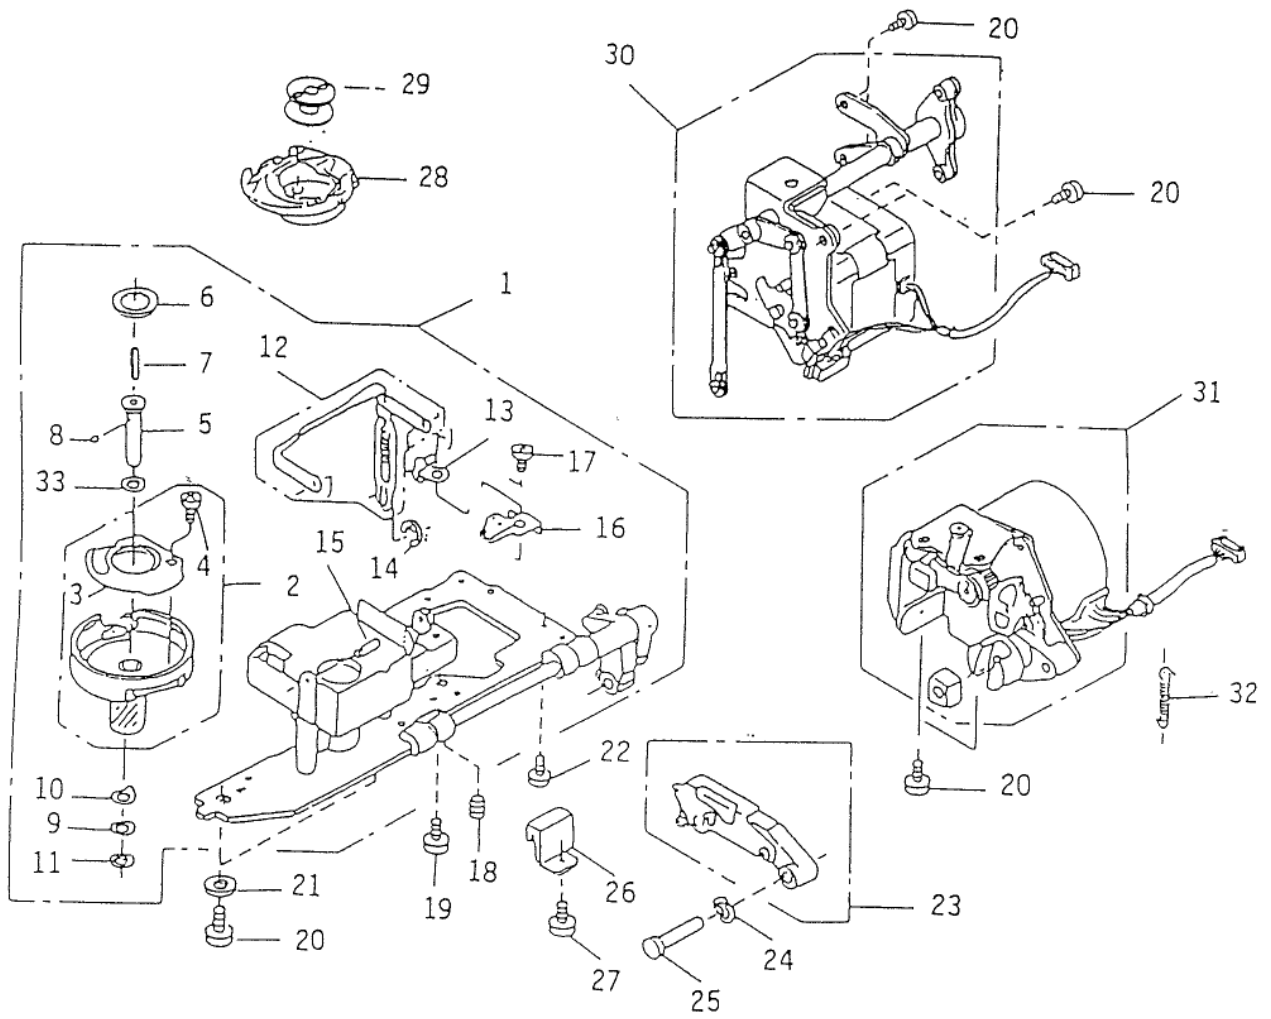

elna 9006
EnVision

**PIECES DE RECHANGE
ERSATZTEILE
SPARE PARTS
PIEZAS DE RECAMBIO**

INDEX

9006

1. Accessory box/extension table, needle plate, bottom cover
2. Top cover, handle
3. Hook race, bobbin case, stepper motors
4. Face plate, Solenoid unit, thread tensions, lamp
5. Presser bar/levers, front bracket
6. Needle bar, zig-zag rod
7. Upper shaft, take-up lever, timing belt, flywheel
8. Lower shaft, feed dog, feed rock shaft
9. Front panel, LCD board, circuit board "A"
10. Base, transformer, machine socket, board "C"
11. Carrying plate, base cover
12. Belt cover, motor belt, motor, stepper motors (zig-zag), bobbin winder
13. Accessories, foot control, cords, instruction manuals
14. Parts number index

Réf. No	Elna No.	Name of part
1	395717-00	Handle unit
2	395717-01	Handle
3	395717-02	Handle core metal
4	395717-03	Set screw
5	395717-04	Top cover complete unit
6	395717-05	Top cover unit
7	395717-06	Top cover
8	395717-07	Referential chart
9	395717-08	Top cover body unit
10	395717-09	Top cover body
11	395717-10	Spool pin
12	395713-68	Spool pin shaft
13	395713-69	Spring
14	395714-82	Ser screw
15	395717-11	Bobbin winder guide plate
18	395717-13	Bobbin winder cover plate
19	395712-60	Set screw
20	395717-14	Thread guide unit
21	395715-68	Set screw
22	395713-70	Set screw
23	395717-15	Pretension unit
24	395717-16	Thread guide plate
25	395717-17	Set screw
26	395717-18	Bobbin winder stopper
27	395717-19	Set screw
28	395717-20	Thread cutter unit
29	395717-21	Top cover hinge
30	395713-65	Set screw
31	395717-22	Washer
32	395717-23	Foot storage compartment
33	395719-39	Spool holder (large)
34	395717-25	Set screw
35	395710-60	Set screw