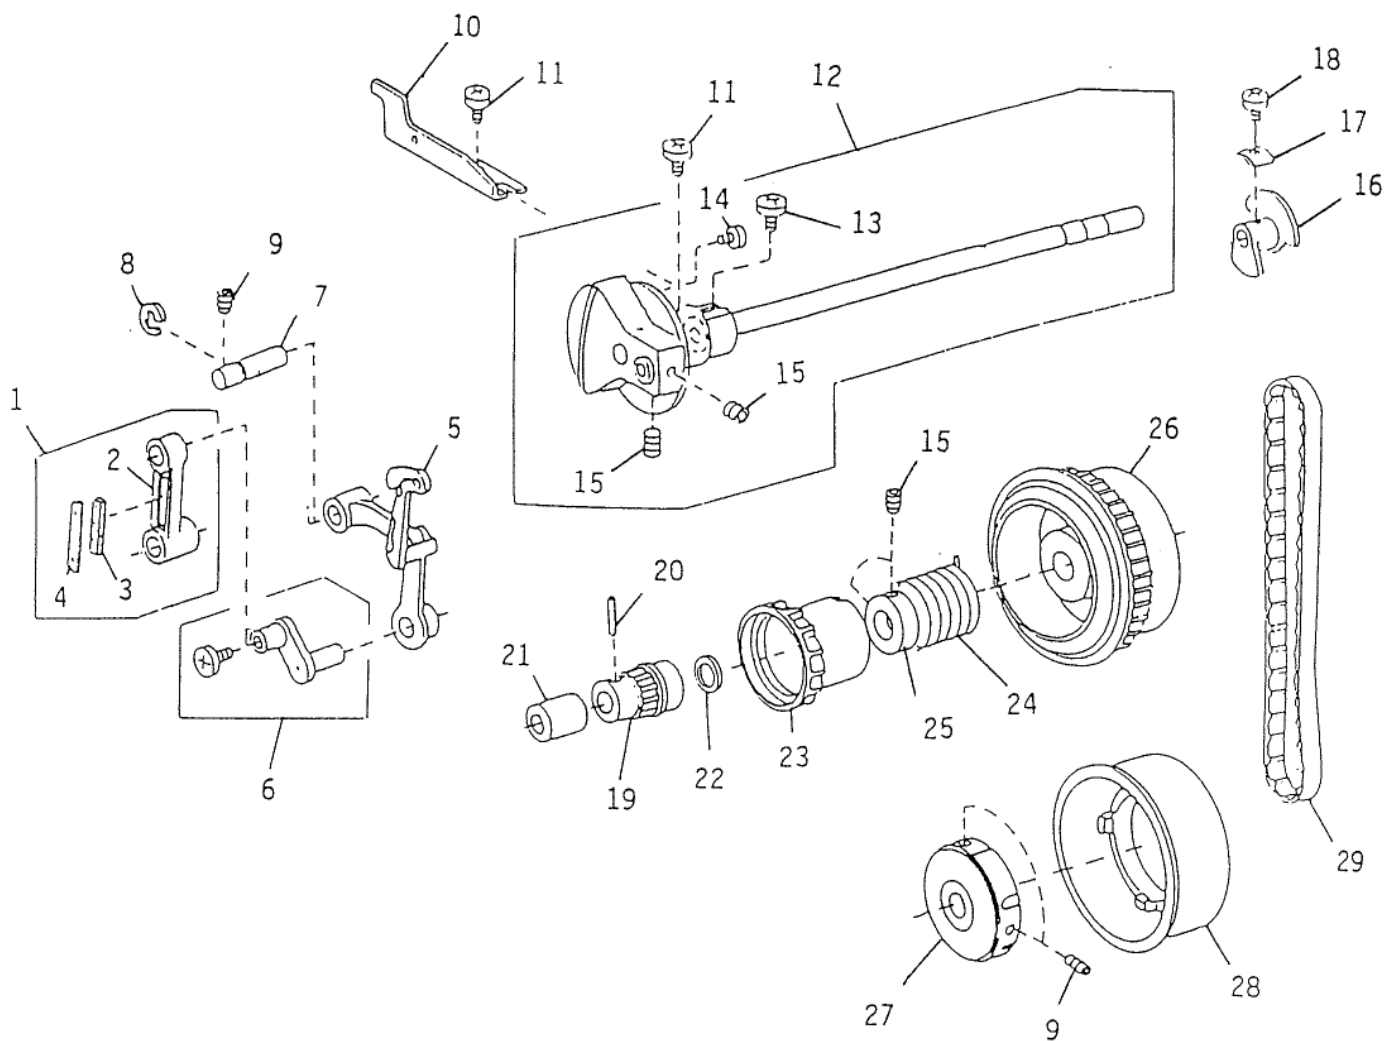

Réf. No.	Elna No.	Name of part
1	395718-51	Needle bar clank rod unit
2	395718-52	Needle bar clank rod
3	395714-33	Felt
4	395714-34	Spring
5	395718-53	Thread take up lever unit
6	395718-54	Needle bar crank pin
7	395718-55	Shaft
8	395714-55	Snap ring
9	395712-14	Hexagon socket screw
10	395718-56	Cord guide
11	395717-51	Set screw
12	395718-58	Upper shaft unit
13	395712-61	Set screw
14	395716-07	Set screw
15	395711-25	Hexagon socket screw
16	395718-59	Upper shaft interrupt plate
17	395718-60	Washer
18	395710-42	Set screw
19	395718-61	Washer
20	395718-62	Spring pin
21	395714-45	Bearing
22	395714-49	Washer
23	395718-63	Ring
24	395718-64	Spring
25	395718-65	Ring
26	395718-66	Gear
27	395718-67	Bobbin winder base
28	395718-68	Bobbin winder
29	395714-47	Timing belt