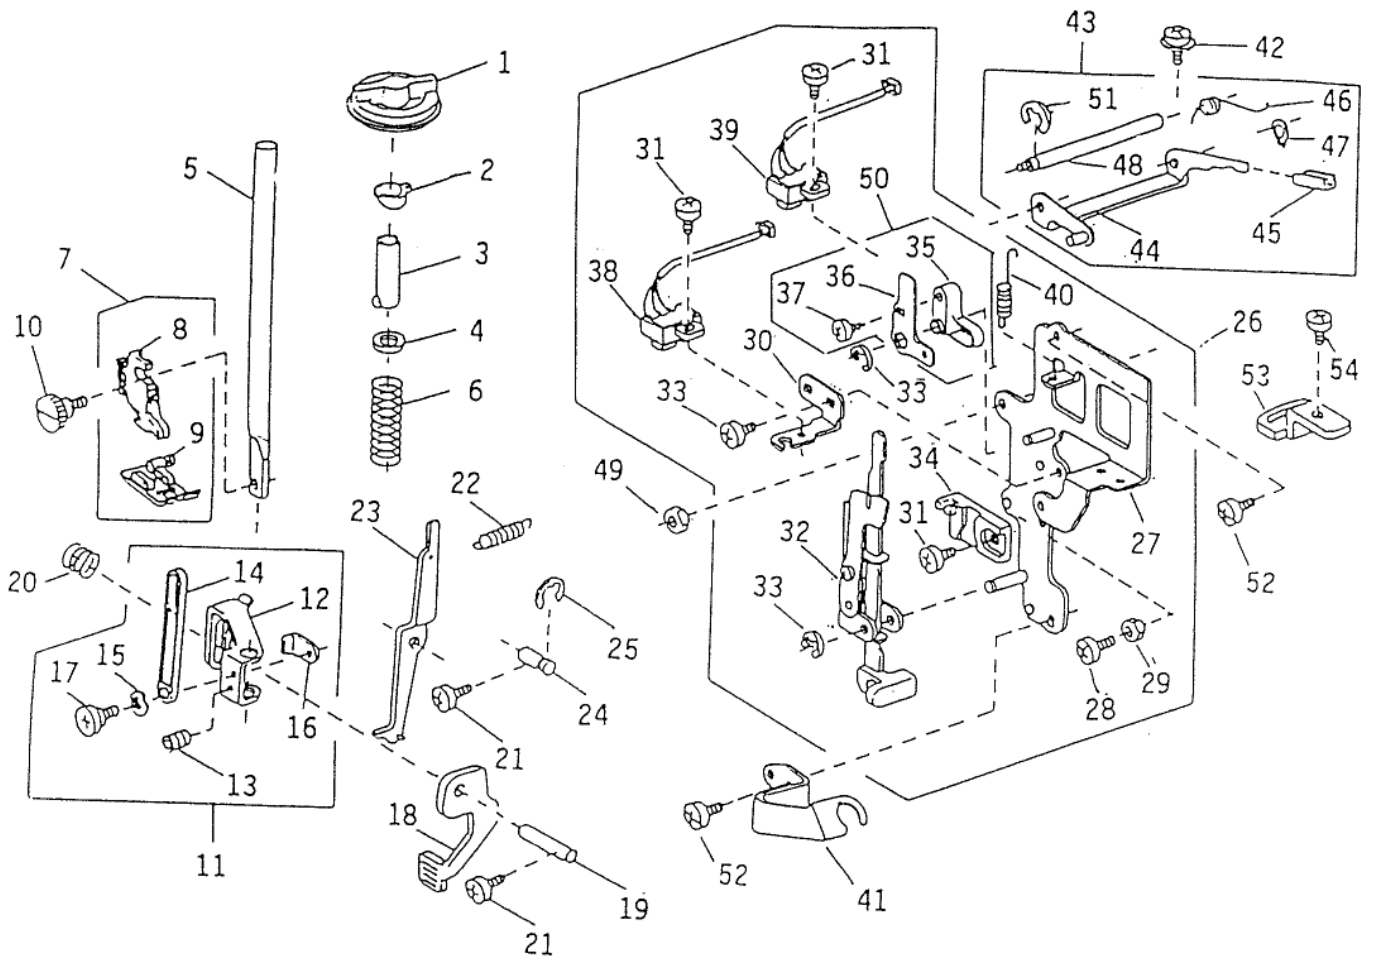

Ref. No.	Elna No.	Name of part
1	395717-79	Pressure dial
2	395717-80	Pressure regulating cam
3	395717-81	Pressure bar bushing
4	395717-82	Washer
5	395717-83	Pressure bar
6	395717-84	Spring
7	395717-85	Pressure foot unit
8	395717-86	Foot holder unit
9	395719-29	Zigzag foot unit
10	395717-87	Thumb screw
11	395717-88	Pressure bar supporter unit
12	395717-89	Pressure bar supporter
13	395710-94	Hexagon socket screw
14	395717-90	Pressure bar link
15	395717-39	Washer
16	395717-91	Plate unit
17	395717-92	Hinge screw
18	395717-93	Pressure foot lifter
19	395714-22	Pin
20	395714-20	Spring
21	395717-94	Set screw
22	395717-95	Spring
23	395717-96	Tension release lever
24	395717-97	Pin
25	395711-24	Snap ring
26	395717-98	Front bracket unit
27	395717-99	Front bracket
28	395718-00	Set screw
29	395710-51	Adjustable lock nut
30	395718-01	Sensor base plate
31	395711-06	Set screw
32	395718-02	BH lever unit
33	395711-03	Snap ring
34	395718-03	BH lever guide
35	395718-04	Foot sensor link
36	395718-05	Shield plate
37	395716-94	Set screw
38	395718-06	Photo interrupter unit (BH)
39	395718-07	Photo interrupter unit (Foot)
40	395718-08	Spring
41	395718-09	Lamp set plate
42	395718-10	Set screw
43	395718-11	Actuator arm unit
44	395718-12	Actuator arm
45	395718-13	Slide body
46	395718-14	Spring
47	395718-15	Snap ring
48	395718-16	Actuator shaft
49	395710-39	Nut
50	395718-17	Foot sensor link unit
51	395710-96	Snap ring
52	395717-36	Set screw
53	395718-18	Threader shaft guide (upper)
54	395710-38	Set screw