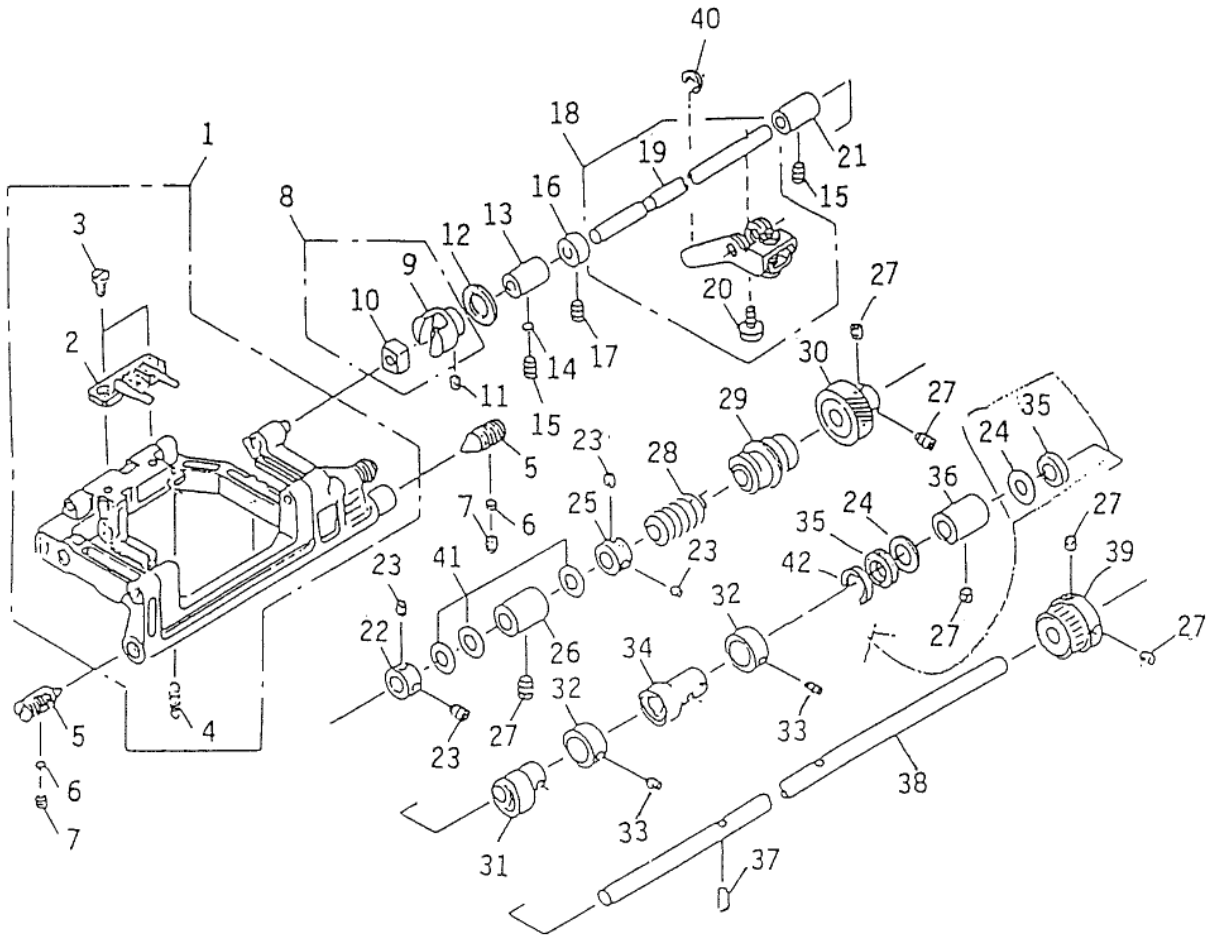

Réf. No.	Elna No.	Name of part
1	395718-69	Feed rock shaft unit
2	395718-70	Feed dog
3	395714-67	Set screw
4	395718-71	Spring
5	395714-69	Screw center
6	395715-32	Washer
7	395711-25	Hexagon socket screw
8	395718-72	Feed regulator unit
9	395718-73	Feed regulator
10	395718-74	Sliding block
11	395711-25	Hexagon socket screw
12	395718-75	Oil wick
13	395715-30	Bushing (L)
14	395715-32	Washer
15	395712-14	Hexagon socket screw
16	395715-33	Ring
17	395714-39	Hexagon socket screw
18	395718-76	Feed adjusting arm unit
19	395718-77	Shaft
20	395718-78	Set screw
21	395715-31	Bushing (R)
22	395715-00	Ring
23	395712-14	Hexagon socket screw
24	395712-37	Washer FT80
25	395718-79	Ring
26	395715-02	Lower shaft bushing (L)
27	395711-25	Hexagon socket screw
28	395718-80	Spring
29	395718-91	Feed lift cam
30	395714-97	Lower shaft gear
31	395718-82	Feed cam
32	395718-83	Ring
33	395714-39	Hexagon socket screw
34	395718-84	Thread supply cam
35	395712-42	Oil wick
36	395715-03	Lower shaft bushing (R)
37	395714-99	Pin
38	395718-85	Lower shaft
39	395718-86	Lower shaft timing gear
40	395711-03	Snap ring
41	395718-87	Washer
42	395718-88	Oil wick supporter