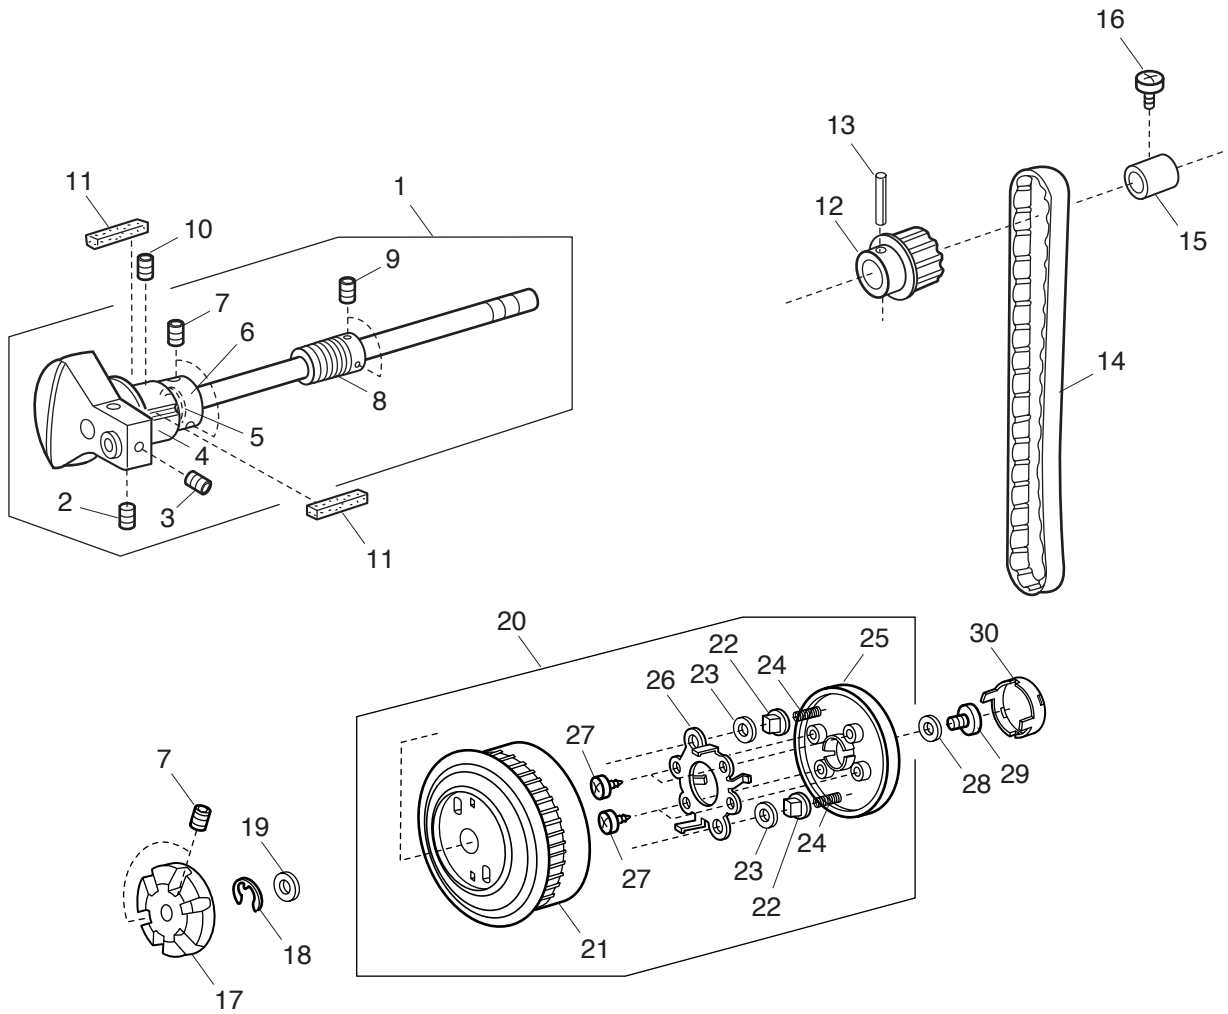

PARTS LIST

PARTS LIST

KEY NO.	PARTS NO.	DESCRIPTION
1	749604002	Upper shaft (unit)
2	102073003	Setscrew
3	102063000	Setscrew
4	732025001	Upper shaft front bushing
5	000038605	Washer
6	673063016	Upper shaft ring
7	000111304	Hexagonal socket screw 5x5
8	749011109	Worm
9	000111201	Hexagonal socket screw 4x4
10	000111108	Hexagonal socket screw 4x6
11	731312005	Felt
12	756017004	Upper shaft gear
13	000020501	Spring pin 3x22
14	733008001	Timing belt
15	732003003	Upper shaft rear bushing
16	000103509	Setscrew 4x10
17	732027003	Clamp stop motion flanged bushing
18	000030205	Snap ring E-8
19	000036706	Washer FT-100
20	803621109	Handwheel (unit)
21	803078105	Handwheel
22	650065006	Clutch pin
23	000036201	Washer FT-80
24	650066007	Clutch pin spring
25	650067503	Clutch knob
26	650068009	Clutch spring
27	000107307	Setscrew 3x8 (B)
28	000070009	Washer 6
29	000101208	Setscrew
30	650070509	Clutch cap