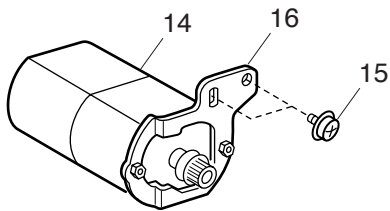

PARTS LIST

PARTS LIST

KEY NO.	PARTS NO.	DESCRIPTION
1	749004006	Belt cover
2	000104119	Setscrew 4x20
3	749605003	Idler (unit)
4	749013008	Idler base
5	625217100	Idler
6	000002806	Snap ring E-6
7	000081005	Setscrew 4x8
8	803079106	Timing belt
9	738504100	Machine socket (unit)
10	738044004	Machine socket cover
11	000103509	Setscrew 4x10
12	000107802	Setscrew 3x10 (B)
13	000053008	Cord binder
14	749634001	Motor (unit)
15	000115504	Setscrew TP 5x10
16	749057004	Motor set plate
17	749019004	Reverse button
18	736014009	Reverse button spring
19	736015000	Reverse button shaft
20	000112707	Hexagonal socket screw 5x10
21	000014007	Snap ring CS-4
22	738100009	Reverse button plate
23	000120203	Setscrew 3x8 (B)