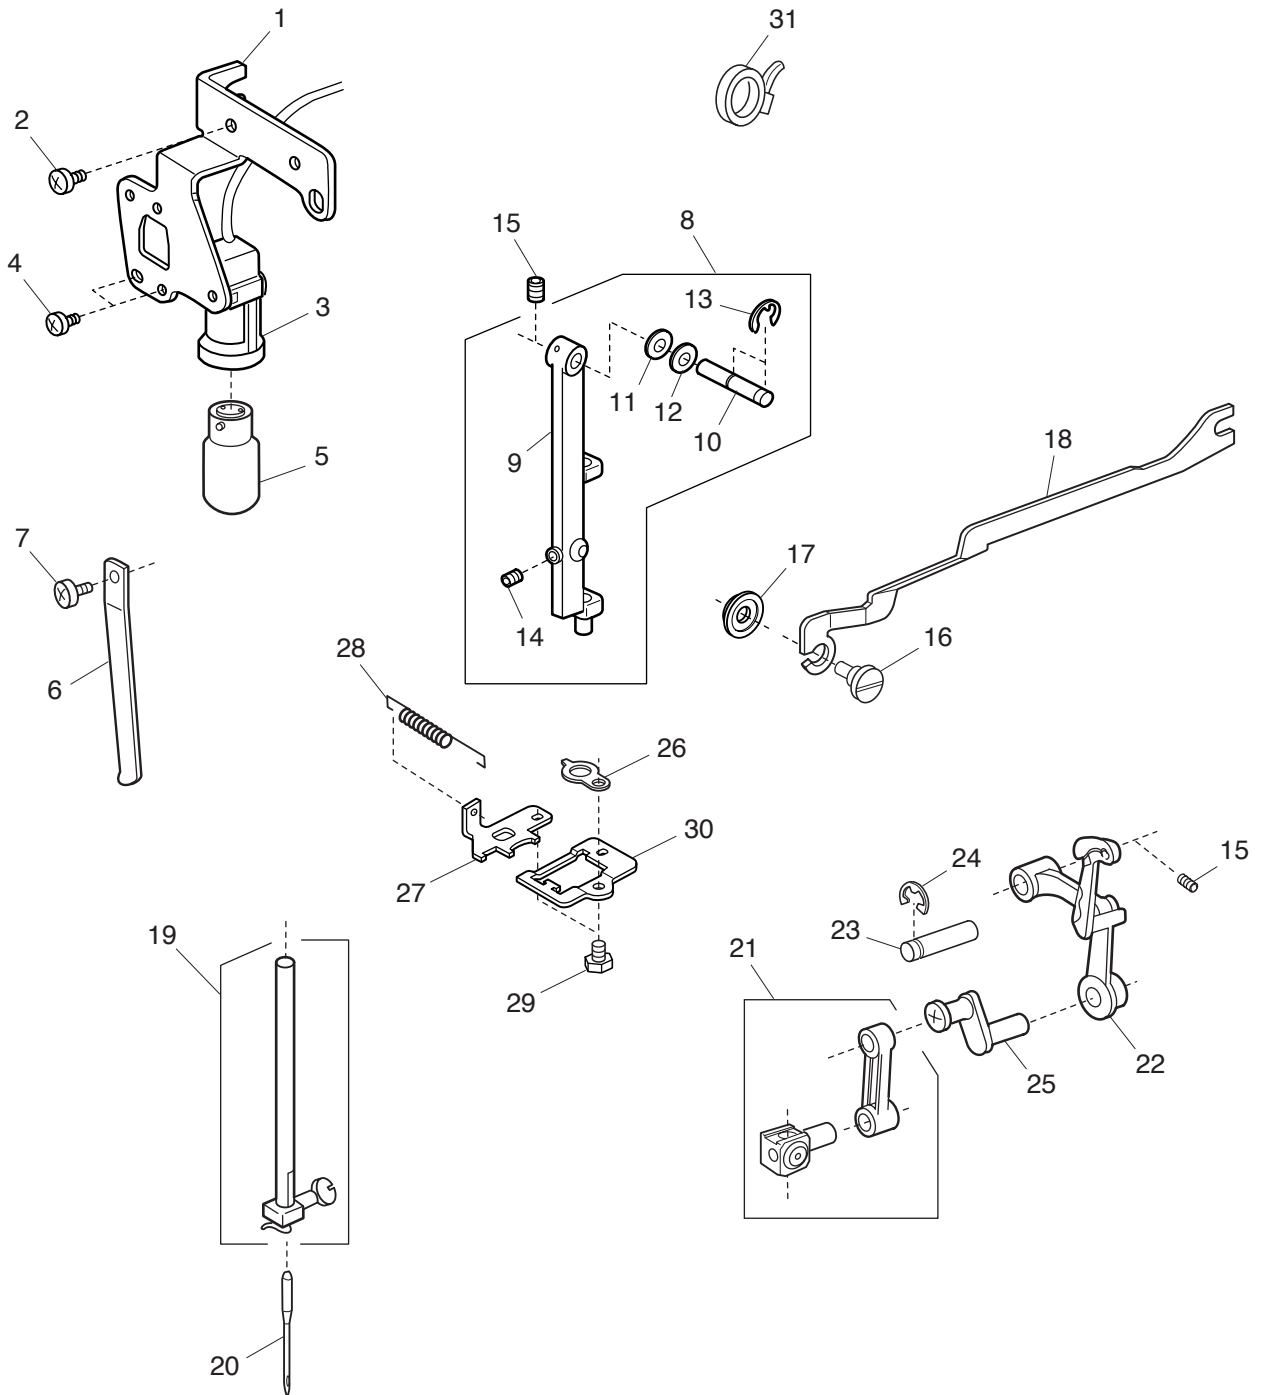

PARTS LIST

PARTS LIST

KEY NO.	PARTS NO.	DESCRIPTION
1	738017008	Lamp set plate
2	000081005	Setscrew 4x8
3	655681445	Lamp socket (unit)
4	000107802	Setscrew 3x10 (B)
5	000009009	Lamp 240V, 15W, BA15D
6	730024004	Needle bar supporter spring
7	000101404	Setscrew 4x6
8	749646109	Needle bar supporter (unit)
9	749075008	Needle bar supporter
10	735144006	Needle bar supporter pin
11	673022002	Wave washer
12	000070609	Washer 6
13	000002507	Snap ring E-4
14	000111902	Hexagonal socket screw 3x4
15	000111201	Hexagonal socket screw 4x4
16	678084007	Eccentric pin
17	748021006	Washer
18	735119002	Zigzag rod
19	732502018	Needle bar (unit)
20	102408089	Needle HA 1-14
21	680504005	Needle bar connecting stud (unit)
22	820511108	Thread take-up lever (unit)
23	650062003	Thread take-up lever pin
24	000002806	Snap ring E-6
25	732505000	Needle bar crank pin (unit)
26	749058005	Supporter guide plate
27	803008001	Supporter stopper
28	732064002	Supporter stopper spring
29	000066303	Hexagonal bolt
30	803069000	Needle bar supporter adjusting plate
31	000053008	Cord binder