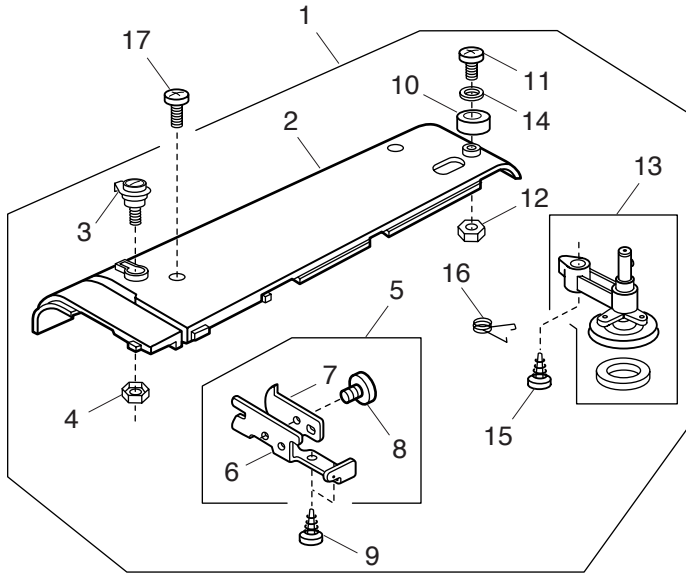

PARTS LIST

PARTS LIST

KEY NO.	PARTS NO.	DESCRIPTION
1	749628002	Top cover (unit)
2	749006008	Top cover
3	730501011	Threader guide plate (unit)
4	000160102	Adjustable lock nut 4
5	749602000	Top cover thread guide (unit)
6	749005007	Top cover thread guide
7	749007009	Thread guide support plate
8	820374004	Setscrew 2x2.3
9	000149301	Setscrew 3x8 (B)
10	735016307	Bobbin winder stopper
11	000103107	Setscrew 4x14
12	000061205	Nut 4-3-7
13	728501003	Bobbin winder arm (unit)
14	000071013	Washer
15	000109103	Setscrew 4x12 (B)
16	735015007	Spring
17	000103222	Setscrew 4x30
18	749607005	Feed regulating arm (unit)
19	749059006	Feed regulating arm
20	736012007	Feed regulating plate
21	648010009	Setscrew
22	749016001	Feed regulator shaft
23	000001609	Snap ring E-5
24	803134007	Feed regulator spring
25	735073003	Washer
26	000013800	Snap ring CS-6
27	732043005	Feed rod
28	000002105	Snap ring E-3
29	738025009	Reverse stitch rod
30	749017002	Drop link
31	749018003	Drop link rod
32	000101301	Setscrew 5x10
33	749609007	Zigzag mechanism (unit)
34	000081005	Setscrew 4x8
35	749611105	Pattern selector dial (unit)
36	749037008	Dial
37	749038102	Stitch pattern indicator plate
38	000111201	Hexagonal socket screw 4x4
39	749612106	Stitch length dial (unit)
40	749040107	Feed length indicator plate