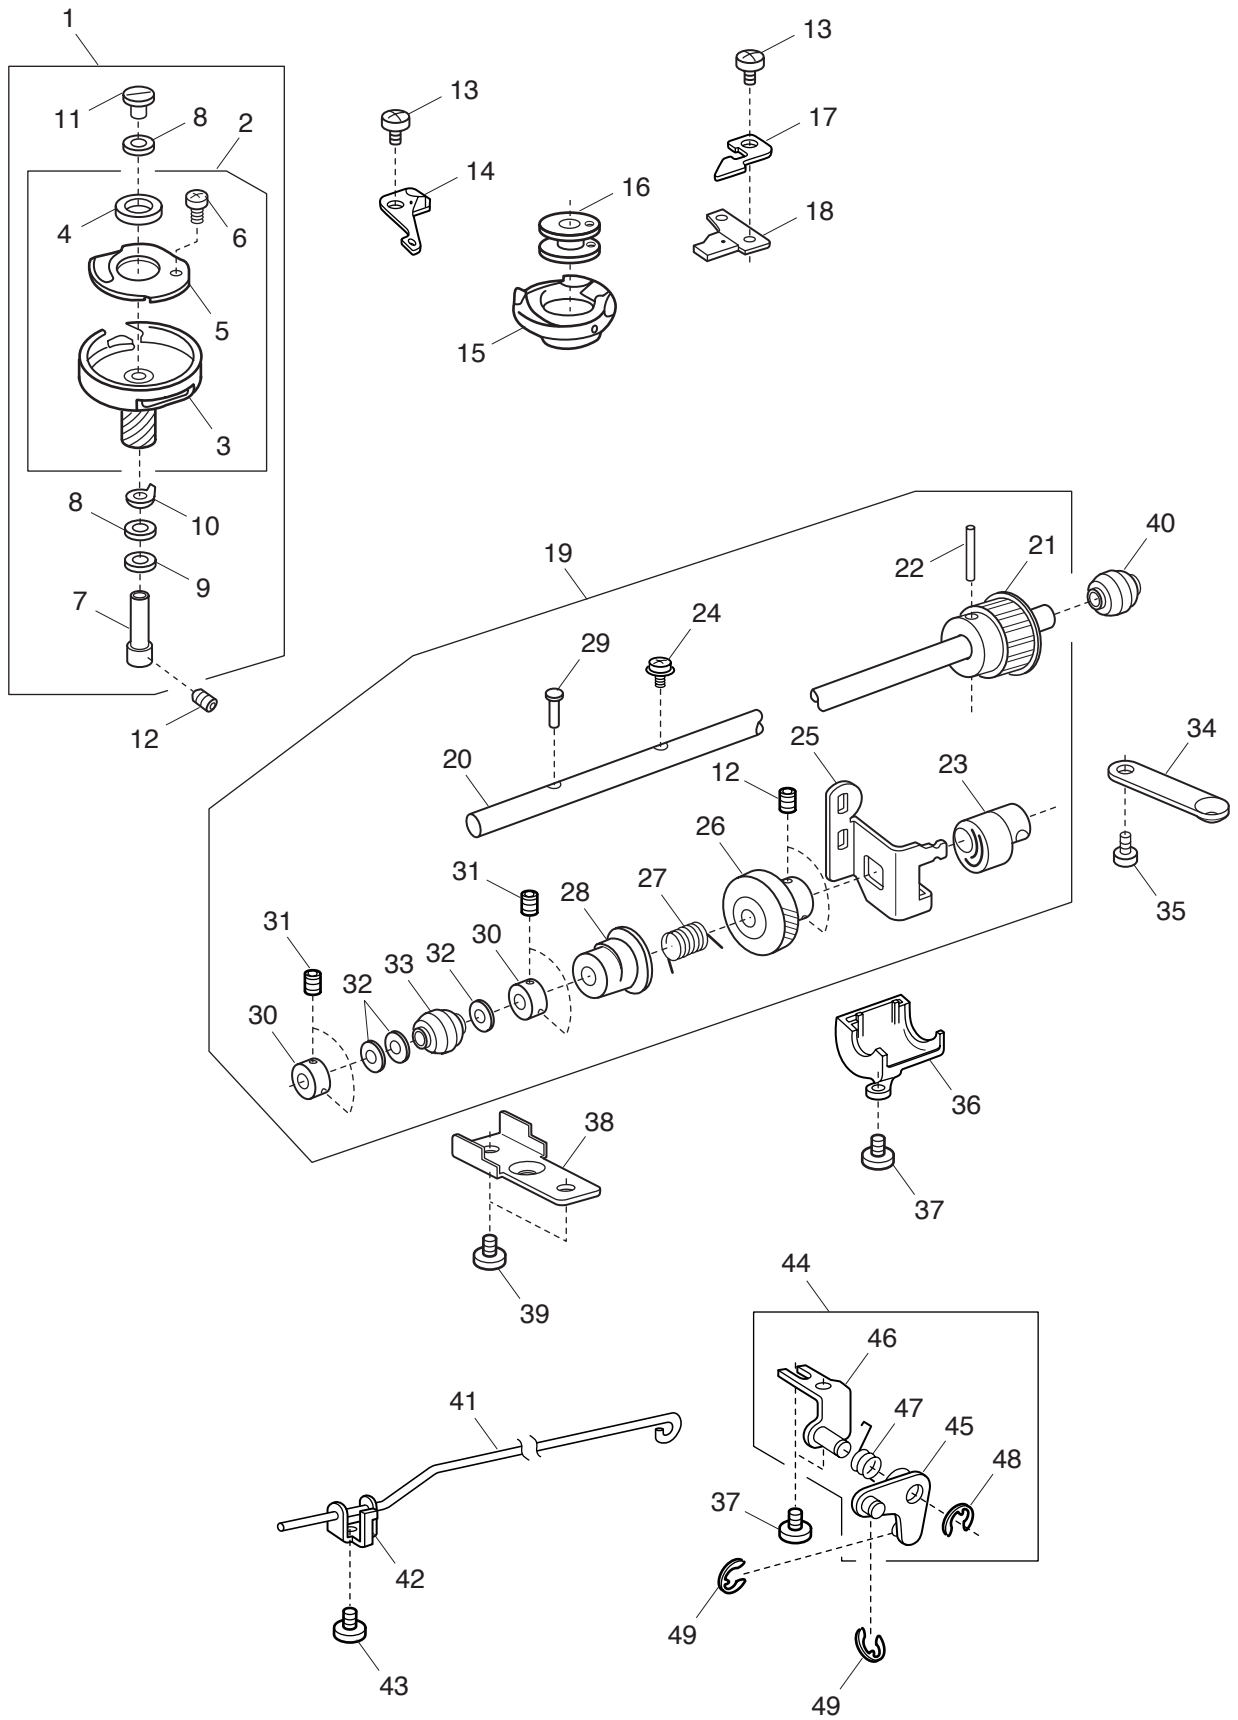

PARTS LIST

PARTS LIST

KEY NO.	PARTS NO.	DESCRIPTION
1	732611103	Hook (unit)
2	652623004	Hook body (unit)
3	650950100	Hook body gear (unit)
4	627190010	Magnet
5	627191000	Hook bottom plate
6	820374004	Setscrew 2x2.3
7	625613100	Hook race shaft (unit)
8	000038409	Washer
9	625102008	Washer
10	627192001	Hook shaft washer
11	625103009	Setscrew
12	000111304	Hexagonal socket screw 5x5
13	810220003	Setscrew
14	627179013	Bobbin holder stopper
15	627569106	Bobbin holder (unit)
16	102261000	Bobbin
17	732099006	Bobbin holder shielding plate
18	627567001	Bobbin holder stopper
19	732610102	Lower shaft (unit)
20	732032001	Lower shaft
21	650073007	Lower gear
22	000004200	Spring pin
23	823026111	Feed cam
24	000149600	Setscrew 3x14
25	803133006	Lower shaft supporter plate
26	650076000	Lower gear
27	686035008	Feed lifting cam spring
28	753183025	Feed lifting cam
29	820161006	Feed lifting pin
30	820166001	Ring
31	000111201	Hexagonal socket screw 4x4
32	000038502	Washer
33	732034106	Lower shaft bushing
34	732035004	Bushing set plate
35	000101208	Setscrew 5x6
36	732036005	Gear cover
37	000081005	Setscrew 4x8
38	749014009	Bushing set plate
39	000198202	Setscrew 5x5
40	732034003	Lower shaft bushing
41	749023001	Drop link rod
42	732052007	Drop set plate
43	000078319	Setscrew 3x6
44	749608006	Drop link (unit)
45	749020008	Drop link
46	749022000	Link set plate
47	749021009	Drop link spring
48	000001609	Snap ring E-5
49	000002105	Snap ring E-3