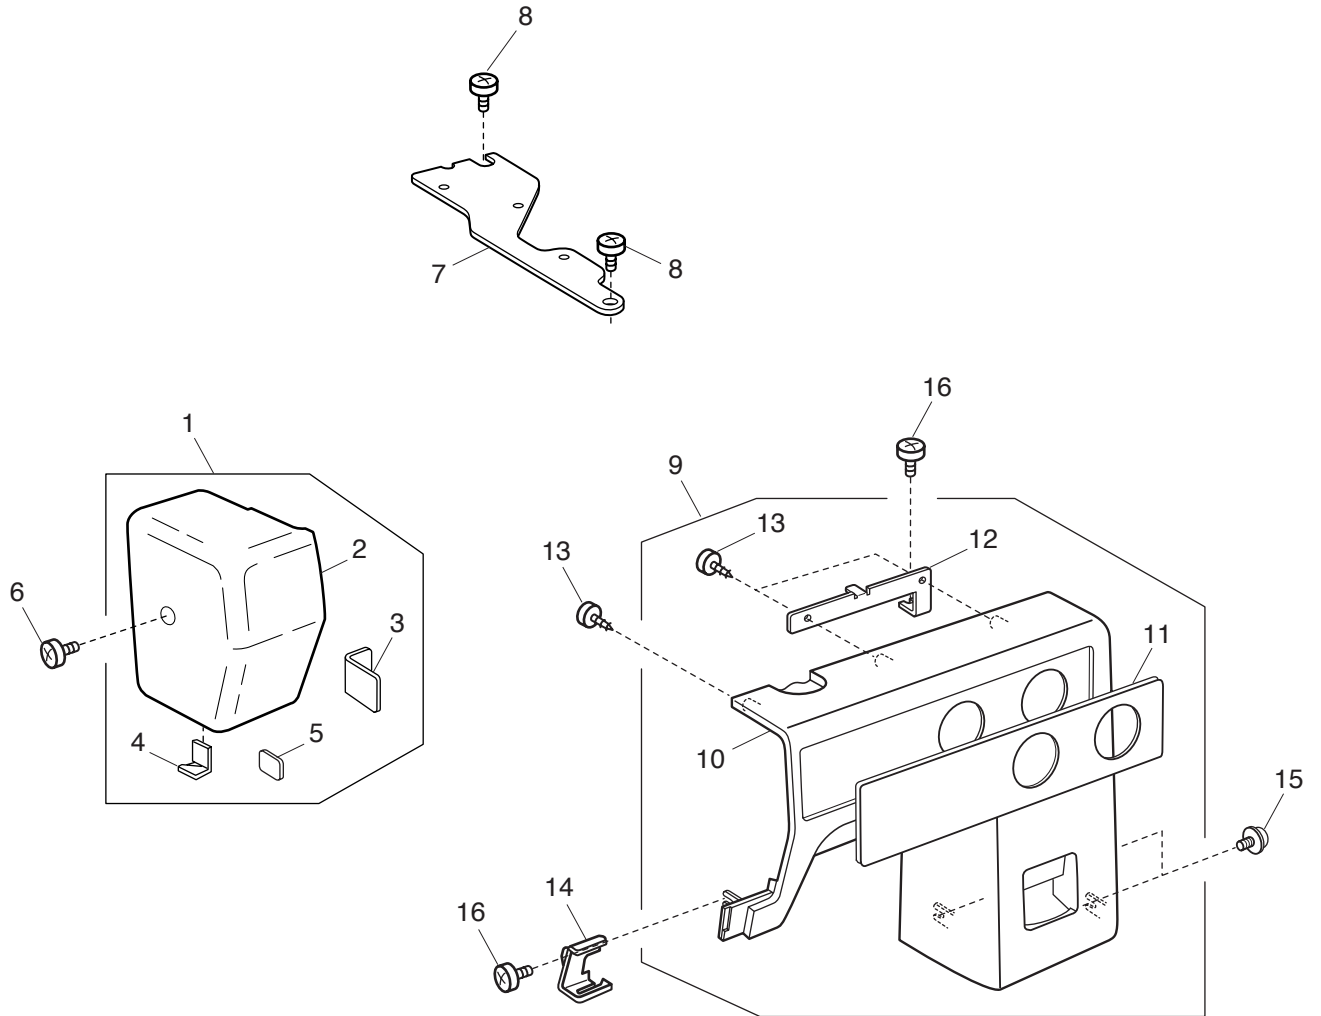

# PARTS LIST

# PARTS LIST

---

KEY NO.	PARTS NO.	DESCRIPTION
1	749603300	Face plate (unit)
2	749009252	Face plate
3	366076000	Face plate sticker
4	840602006	Thread cutter (unit)
5	827099003	Reflecting sticker
6	000170507	setscrew 4x12
7	749003005	Top cover set plate
8	000081005	Setscrew 4x8
9	749626000	Front cover (unit)
10	749039402	Front cover
11	749055002	Ornamental plate
12	749042006	Front cover set plate
13	000161206	Setscrew 3x10 (B)
14	738034001	Thread guard plate
15	000115205	Setscrew TP 4x6
16	000101404	Setscrew 4x6

# PARTS LIST

KEY NO.	PARTS NO.	DESCRIPTION
1	802021007	Presser bar bushing
2	000032609	Snap ring crescent
3	730026006	Presser bar spring
4	822069009	Presser bar supporter
5	000111500	Hexagonal socket screw 4x8
6	102222009	Spring
7	102801008	Presser bar
8	652145007	Presser foot lifter
9	822072005	Presser foot lifter pin
10	000103509	Setscrew 4x10
11	000072302	Washer 4
12	738018009	Thread tension release lever
13	652042003	Thread tension release lever pin
14	000001609	Snap ring E-5
15	000081005	Setscrew 4x8
16	820557003	Presser foot (unit)
17	647112009	Thumb screw
18	367511407	Additional spool plate
19	000101426	Setscrew 4x6
20	749501101	Thread tension (unit)
21	000101703	Setscrew 4x12
22	000101404	Setscrew 4x6