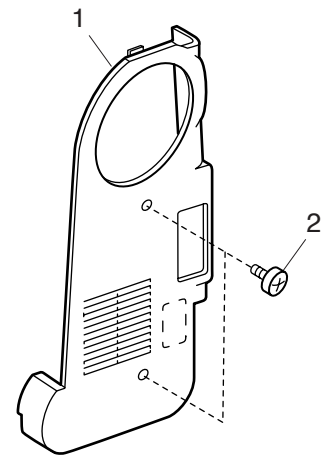

PARTS LIST

PARTS LIST

KEY NO.	PARTS NO.	DESCRIPTION
1	749004006	Belt cover
2	000104119	Setscrew 4x20
3	749605003	Idler (unit)
4	749013008	Idler base
5	625217100	Idler
6	000002806	Snap ring E-6
7	000081005	Setscrew 4x8
8	803079106	Timing belt
9	738504100	Machine socket (unit)
10	738044004	Machine socket cover
11	000103509	Setscrew 4x10
12	000107802	Setscrew 3x10 (B)
13	000053008	Cord binder
14	749634001	Motor (unit)
15	000115504	Setscrew TP 5x10
16	749057004	Motor set plate
17	749019004	Reverse button
18	736014009	Reverse button spring
19	736015000	Reverse button shaft
20	000112707	Hexagonal socket screw 5x10
21	000014007	Snap ring CS-4
22	738100009	Reverse button plate
23	000120203	Setscrew 3x8 (B)