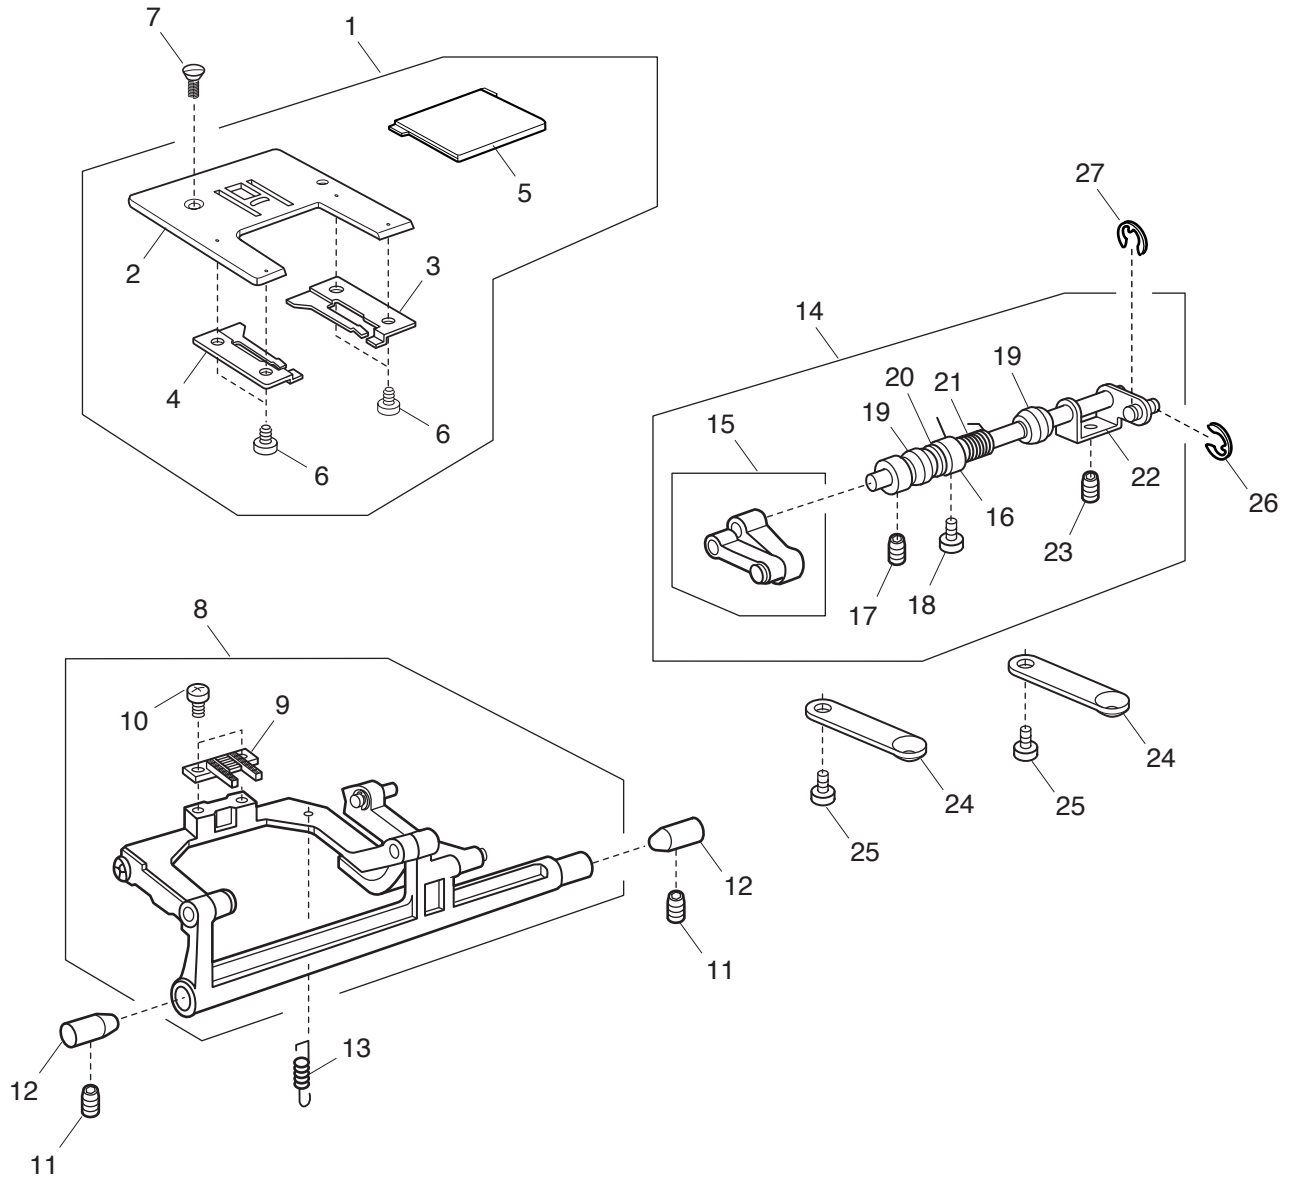

PARTS LIST

PARTS LIST

KEY NO.	PARTS NO.	DESCRIPTION
1	732619606	Needle plate (unit)
2	749008103	Needle plate
3	732015008	Hook cover plate supporter (right)
4	732014007	Hook cover plate supporter (left)
5	732126003	Hook cover plate
6	820374004	Setscrew 2x2.3
7	681009101	Setscrew
8	732633008	Feed lock shaft (unit)
9	650083011	Feed dog
10	000104005	Setscrew 3.5x8
11	000111304	Hexagonal socket screw 5x5
12	749024002	Straight pin
13	650085002	Feed base spring
14	749606004	Feed shaft (unit)
15	650612004	Feed regulator (unit)
16	820387000	Ring
17	000111201	Hexagonal socket screw 4x4
18	000069605	Setscrew 4x8
19	732039008	Feed shaft bushing
20	625102008	Washer
21	650088005	Feed regulator spring
22	732038007	Feed shaft set plate
23	000111108	Hexagonal socket screw 4x6
24	732035004	Bushing set plate
25	000101208	Setscrew 5x6
26	000002105	Snap ring E-3
27	000002507	Snap ring E-4