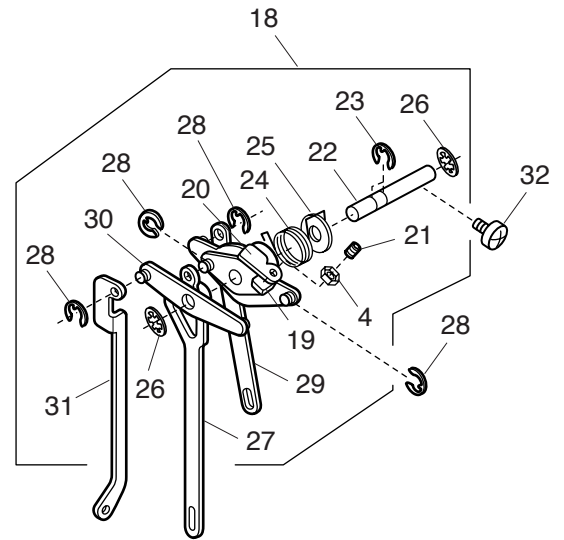

PARTS LIST

PARTS LIST

KEY NO.	PARTS NO.	DESCRIPTION
1	749628002	Top cover (unit)
2	749006008	Top cover
3	730501011	Threader guide plate (unit)
4	000160102	Adjustable lock nut 4
5	749602000	Top cover thread guide (unit)
6	749005007	Top cover thread guide
7	749007009	Thread guide support plate
8	820374004	Setscrew 2x2.3
9	000149301	Setscrew 3x8 (B)
10	735016307	Bobbin winder stopper
11	000103107	Setscrew 4x14
12	000061205	Nut 4-3-7
13	728501003	Bobbin winder arm (unit)
14	000071013	Washer
15	000109103	Setscrew 4x12 (B)
16	735015007	Spring
17	000103222	Setscrew 4x30
18	749607005	Feed regulating arm (unit)
19	749059006	Feed regulating arm
20	736012007	Feed regulating plate
21	648010009	Setscrew
22	749016001	Feed regulator shaft
23	000001609	Snap ring E-5
24	803134007	Feed regulator spring
25	735073003	Washer
26	000013800	Snap ring CS-6
27	732043005	Feed rod
28	000002105	Snap ring E-3
29	738025009	Reverse stitch rod
30	749017002	Drop link
31	749018003	Drop link rod
32	000101301	Setscrew 5x10
33	749609007	Zigzag mechanism (unit)
34	000081005	Setscrew 4x8
35	749611105	Pattern selector dial (unit)
36	749037008	Dial
37	749038102	Stitch pattern indicator plate
38	000111201	Hexagonal socket screw 4x4
39	749612106	Stitch length dial (unit)
40	749040107	Feed length indicator plate