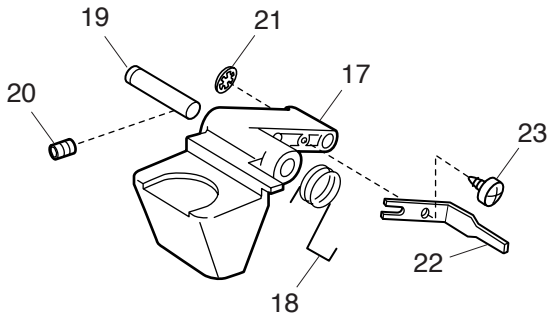

PARTS LIST

PARTS LIST

KEY NO.	PARTS NO.	DESCRIPTION
1	749004006	Belt cover
2	000104119	Setscrew 4x20
3	749605003	Idler (unit)
4	749013008	Idler base
5	625217100	Idler
6	000002806	Snap ring E-6
7	000081005	Setscrew 4x8
8	803079106	Timing belt
9	738504100	Machine socket (unit)
10	738044004	Machine socket cover
11	000103509	Setscrew 4x10
12	000107802	Setscrew 3x10 (B)
13	000053008	Cord binder
14	749634001	Motor (unit)
15	000115504	Setscrew TP 5x10
16	749057004	Motor set plate
17	749019004	Reverse button
18	736014009	Reverse button spring
19	736015000	Reverse button shaft
20	000112707	Hexagonal socket screw 5x10
21	000014007	Snap ring CS-4
22	738100009	Reverse button plate
23	000120203	Setscrew 3x8 (B)