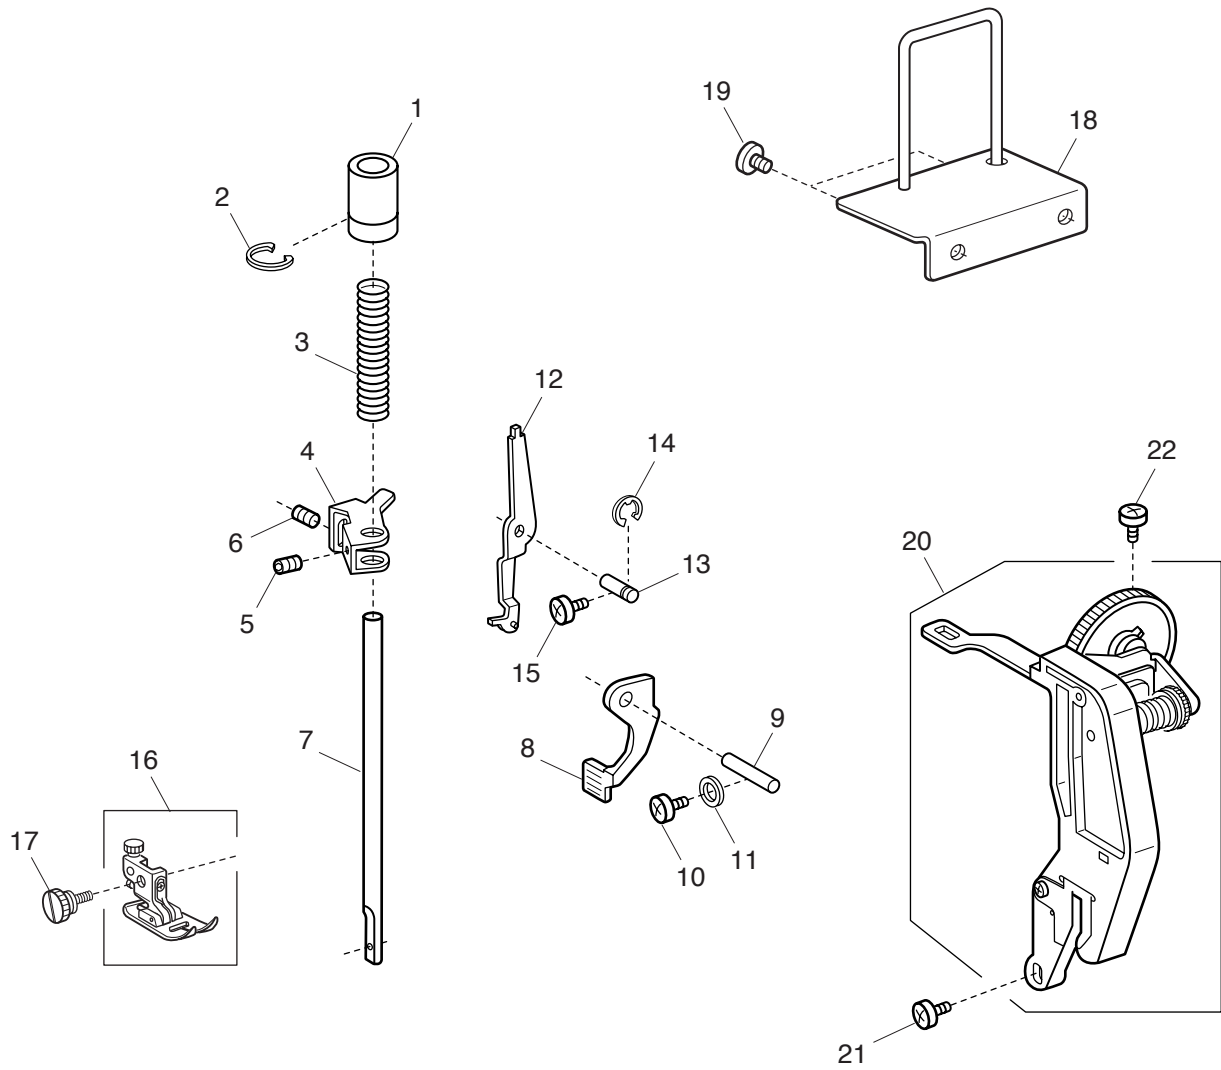

# PARTS LIST

# PARTS LIST

---

KEY NO.	PARTS NO.	DESCRIPTION
1	749603300	Face plate (unit)
2	749009252	Face plate
3	366076000	Face plate sticker
4	840602006	Thread cutter (unit)
5	827099003	Reflecting sticker
6	000170507	setscrew 4x12
7	749003005	Top cover set plate
8	000081005	Setscrew 4x8
9	749626000	Front cover (unit)
10	749039402	Front cover
11	749055002	Ornamental plate
12	749042006	Front cover set plate
13	000161206	Setscrew 3x10 (B)
14	738034001	Thread guard plate
15	000115205	Setscrew TP 4x6
16	000101404	Setscrew 4x6

# PARTS LIST

KEY NO.	PARTS NO.	DESCRIPTION
1	802021007	Presser bar bushing
2	000032609	Snap ring crescent
3	730026006	Presser bar spring
4	822069009	Presser bar supporter
5	000111500	Hexagonal socket screw 4x8
6	102222009	Spring
7	102801008	Presser bar
8	652145007	Presser foot lifter
9	822072005	Presser foot lifter pin
10	000103509	Setscrew 4x10
11	000072302	Washer 4
12	738018009	Thread tension release lever
13	652042003	Thread tension release lever pin
14	000001609	Snap ring E-5
15	000081005	Setscrew 4x8
16	820557003	Presser foot (unit)
17	647112009	Thumb screw
18	367511407	Additional spool plate
19	000101426	Setscrew 4x6
20	749501101	Thread tension (unit)
21	000101703	Setscrew 4x12
22	000101404	Setscrew 4x6