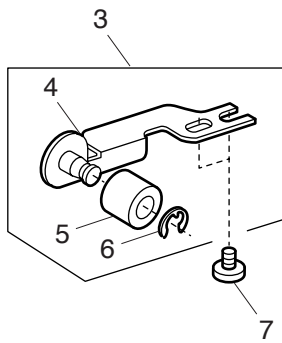

PARTS LIST

PARTS LIST

KEY NO.	PARTS NO.	DESCRIPTION
1	749004006	Belt cover
2	000104119	Setscrew 4x20
3	749605003	Idler (unit)
4	749013008	Idler base
5	625217100	Idler
6	000002806	Snap ring E-6
7	000081005	Setscrew 4x8
8	803079106	Timing belt
9	738504100	Machine socket (unit)
10	738044004	Machine socket cover
11	000103509	Setscrew 4x10
12	000107802	Setscrew 3x10 (B)
13	000053008	Cord binder
14	749634001	Motor (unit)
15	000115504	Setscrew TP 5x10
16	749057004	Motor set plate
17	749019004	Reverse button
18	736014009	Reverse button spring
19	736015000	Reverse button shaft
20	000112707	Hexagonal socket screw 5x10
21	000014007	Snap ring CS-4
22	738100009	Reverse button plate
23	000120203	Setscrew 3x8 (B)