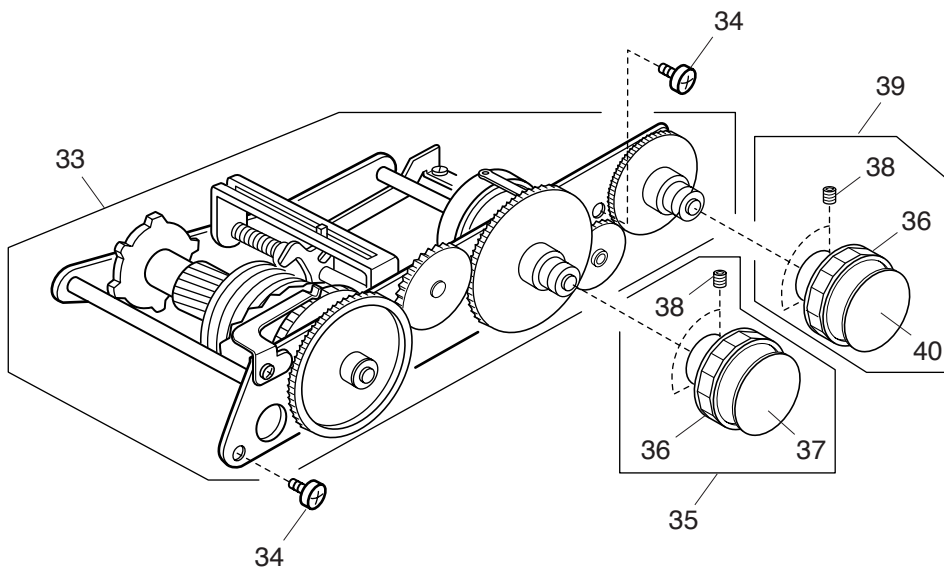

PARTS LIST

PARTS LIST

KEY NO.	PARTS NO.	DESCRIPTION
1	749628002	Top cover (unit)
2	749006008	Top cover
3	730501011	Threader guide plate (unit)
4	000160102	Adjustable lock nut 4
5	749602000	Top cover thread guide (unit)
6	749005007	Top cover thread guide
7	749007009	Thread guide support plate
8	820374004	Setscrew 2x2.3
9	000149301	Setscrew 3x8 (B)
10	735016307	Bobbin winder stopper
11	000103107	Setscrew 4x14
12	000061205	Nut 4-3-7
13	728501003	Bobbin winder arm (unit)
14	000071013	Washer
15	000109103	Setscrew 4x12 (B)
16	735015007	Spring
17	000103222	Setscrew 4x30
18	749607005	Feed regulating arm (unit)
19	749059006	Feed regulating arm
20	736012007	Feed regulating plate
21	648010009	Setscrew
22	749016001	Feed regulator shaft
23	000001609	Snap ring E-5
24	803134007	Feed regulator spring
25	735073003	Washer
26	000013800	Snap ring CS-6
27	732043005	Feed rod
28	000002105	Snap ring E-3
29	738025009	Reverse stitch rod
30	749017002	Drop link
31	749018003	Drop link rod
32	000101301	Setscrew 5x10
33	749609007	Zigzag mechanism (unit)
34	000081005	Setscrew 4x8
35	749611105	Pattern selector dial (unit)
36	749037008	Dial
37	749038102	Stitch pattern indicator plate
38	000111201	Hexagonal socket screw 4x4
39	749612106	Stitch length dial (unit)
40	749040107	Feed length indicator plate