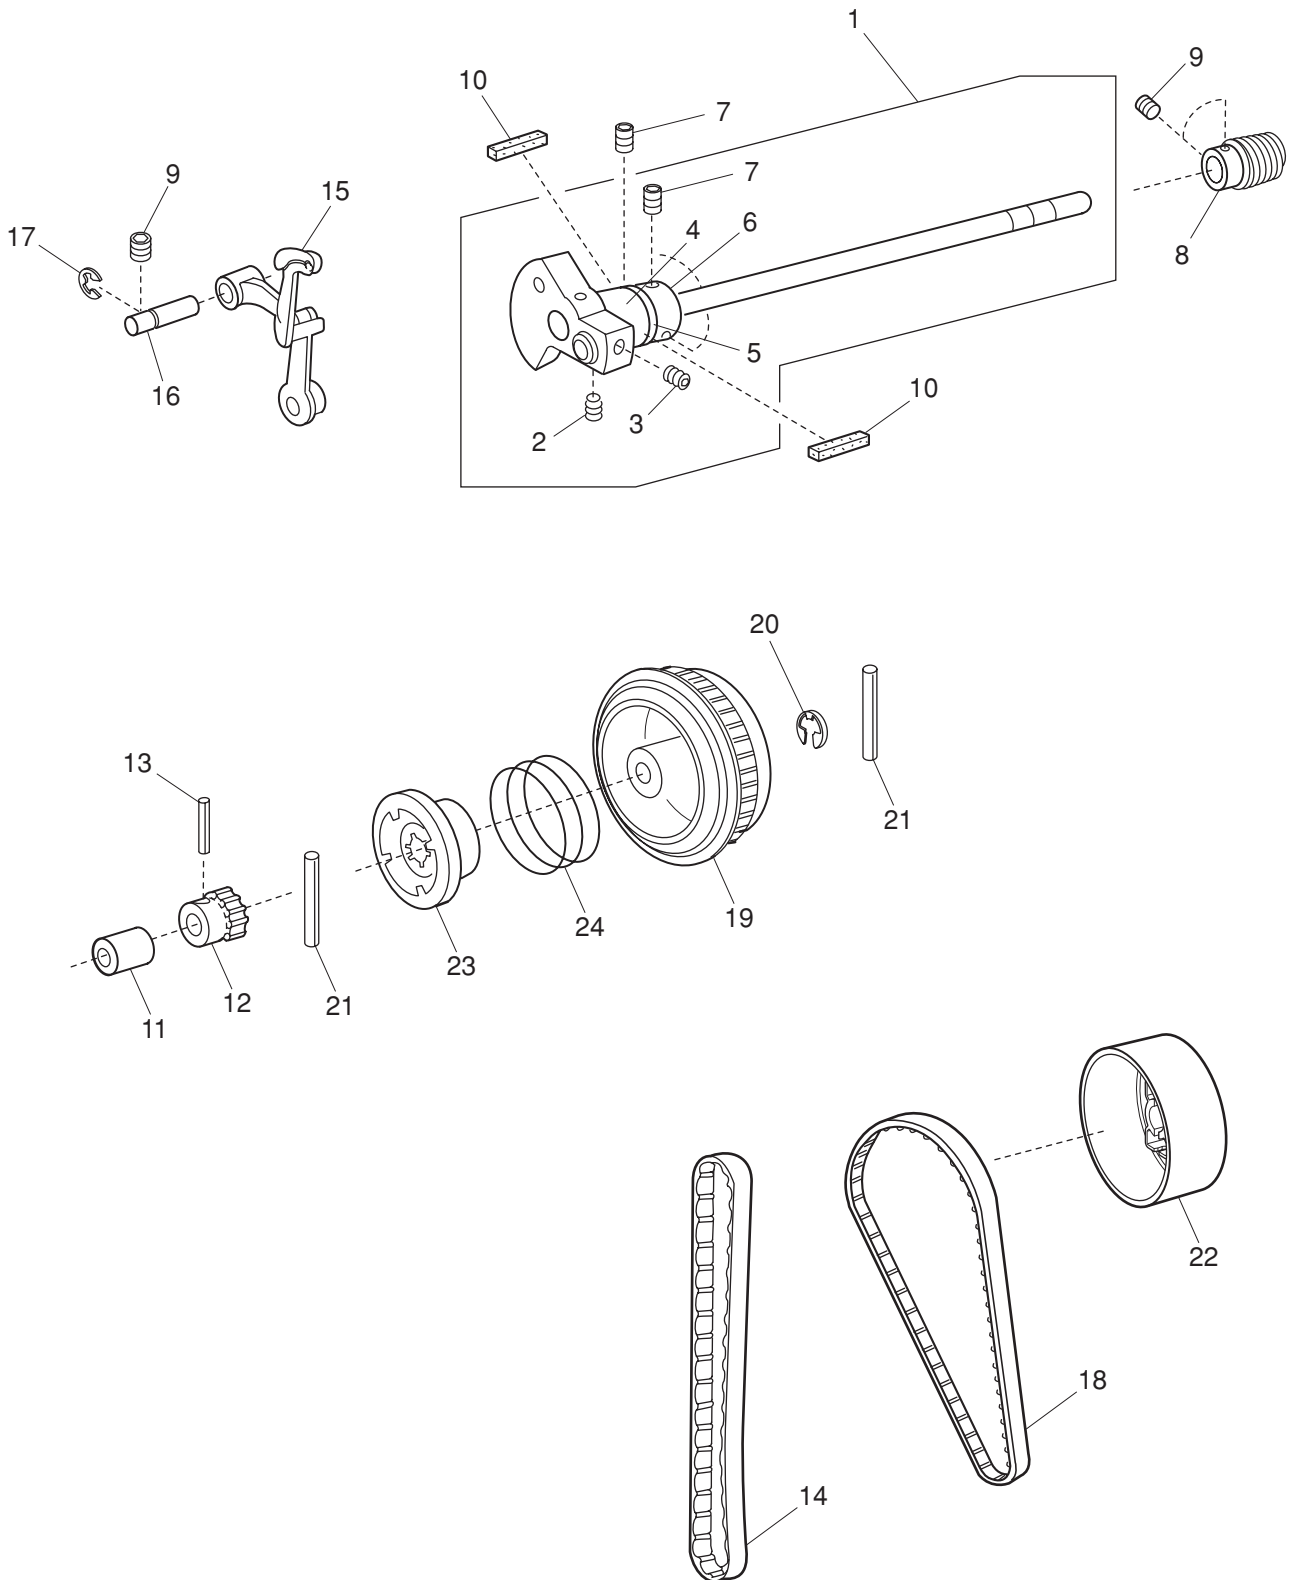

PARTS LIST

PARTS LIST

KEY NO.	PARTS NO.	DESCRIPTION
1	843643307	Upper shaft (unit)
2	000111706	Hexagonal socket screw 5x8
3	000110901	Hexagonal socket screw 5x4
4	829042007	Upper shaft front bushing
5	000038605	Washer
6	639095000	Upper shaft ring
7	000111304	Hexagonal socket screw 5x5
8	507189000	Worm
9	000111201	Hexagonal socket screw 4x4
10	731384008	Felt
11	673062004	Upper shaft rear bushing
12	756017004	Upper shaft gear
13	000020501	Spring pin 3x22
14	650071005	Timing belt
15	820511108	Thread take-up lever (unit)
16	650062003	Thread take-up lever pin
17	000002806	Snap ring E-6
18	653139012	Timing belt
19	844050016	Belt wheel
20	000030205	Snap ring E-8
21	000024206	Spring pin 3x30
22	507196000	Handwheel
23	502064003	Clutch ring
24	502065004	Clutch spring