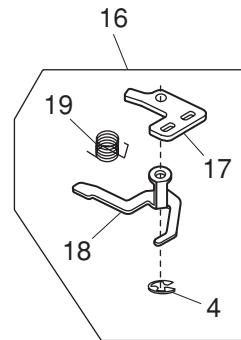

PARTS LIST

PARTS LIST

KEY NO.	PARTS NO.	DESCRIPTION
1	507615000	Front bracket (unit)
2	507007117	Front bracket
3	501009007	Presser foot pressure adjusting plate
4	000002105	Snap ring E-3
5	000081005	Setscrew 4x8
6	755074006	Threader guide plate
7	000103509	Setscrew 4x10
8	507607009	Presser foot pressure dial (unit)
9	501008109	Dial set plate
10	507008004	Presser foot pressure dial
11	000014007	Snap ring CS-4
12	000106203	Setscrew 3.5x4
13	507525002	Thread tension (unit)
14	000101703	Setscrew 4x12
15	000115205	Setscrew TP 4x6
16	507638009	Thread tension release arm (unit)
17	752055002	Thread tension release arm base
18	751215009	Thread tension release arm
19	752056003	Thread tension release spring