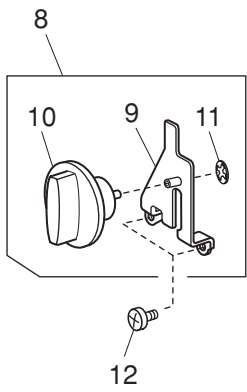

PARTS LIST

PARTS LIST

KEY NO.	PARTS NO.	DESCRIPTION
1	507615000	Front bracket (unit)
2	507007117	Front bracket
3	501009007	Presser foot pressure adjusting plate
4	000002105	Snap ring E-3
5	000081005	Setscrew 4x8
6	755074006	Threader guide plate
7	000103509	Setscrew 4x10
8	507607009	Presser foot pressure dial (unit)
9	501008109	Dial set plate
10	507008004	Presser foot pressure dial
11	000014007	Snap ring CS-4
12	000106203	Setscrew 3.5x4
13	507525002	Thread tension (unit)
14	000101703	Setscrew 4x12
15	000115205	Setscrew TP 4x6
16	507638009	Thread tension release arm (unit)
17	752055002	Thread tension release arm base
18	751215009	Thread tension release arm
19	752056003	Thread tension release spring