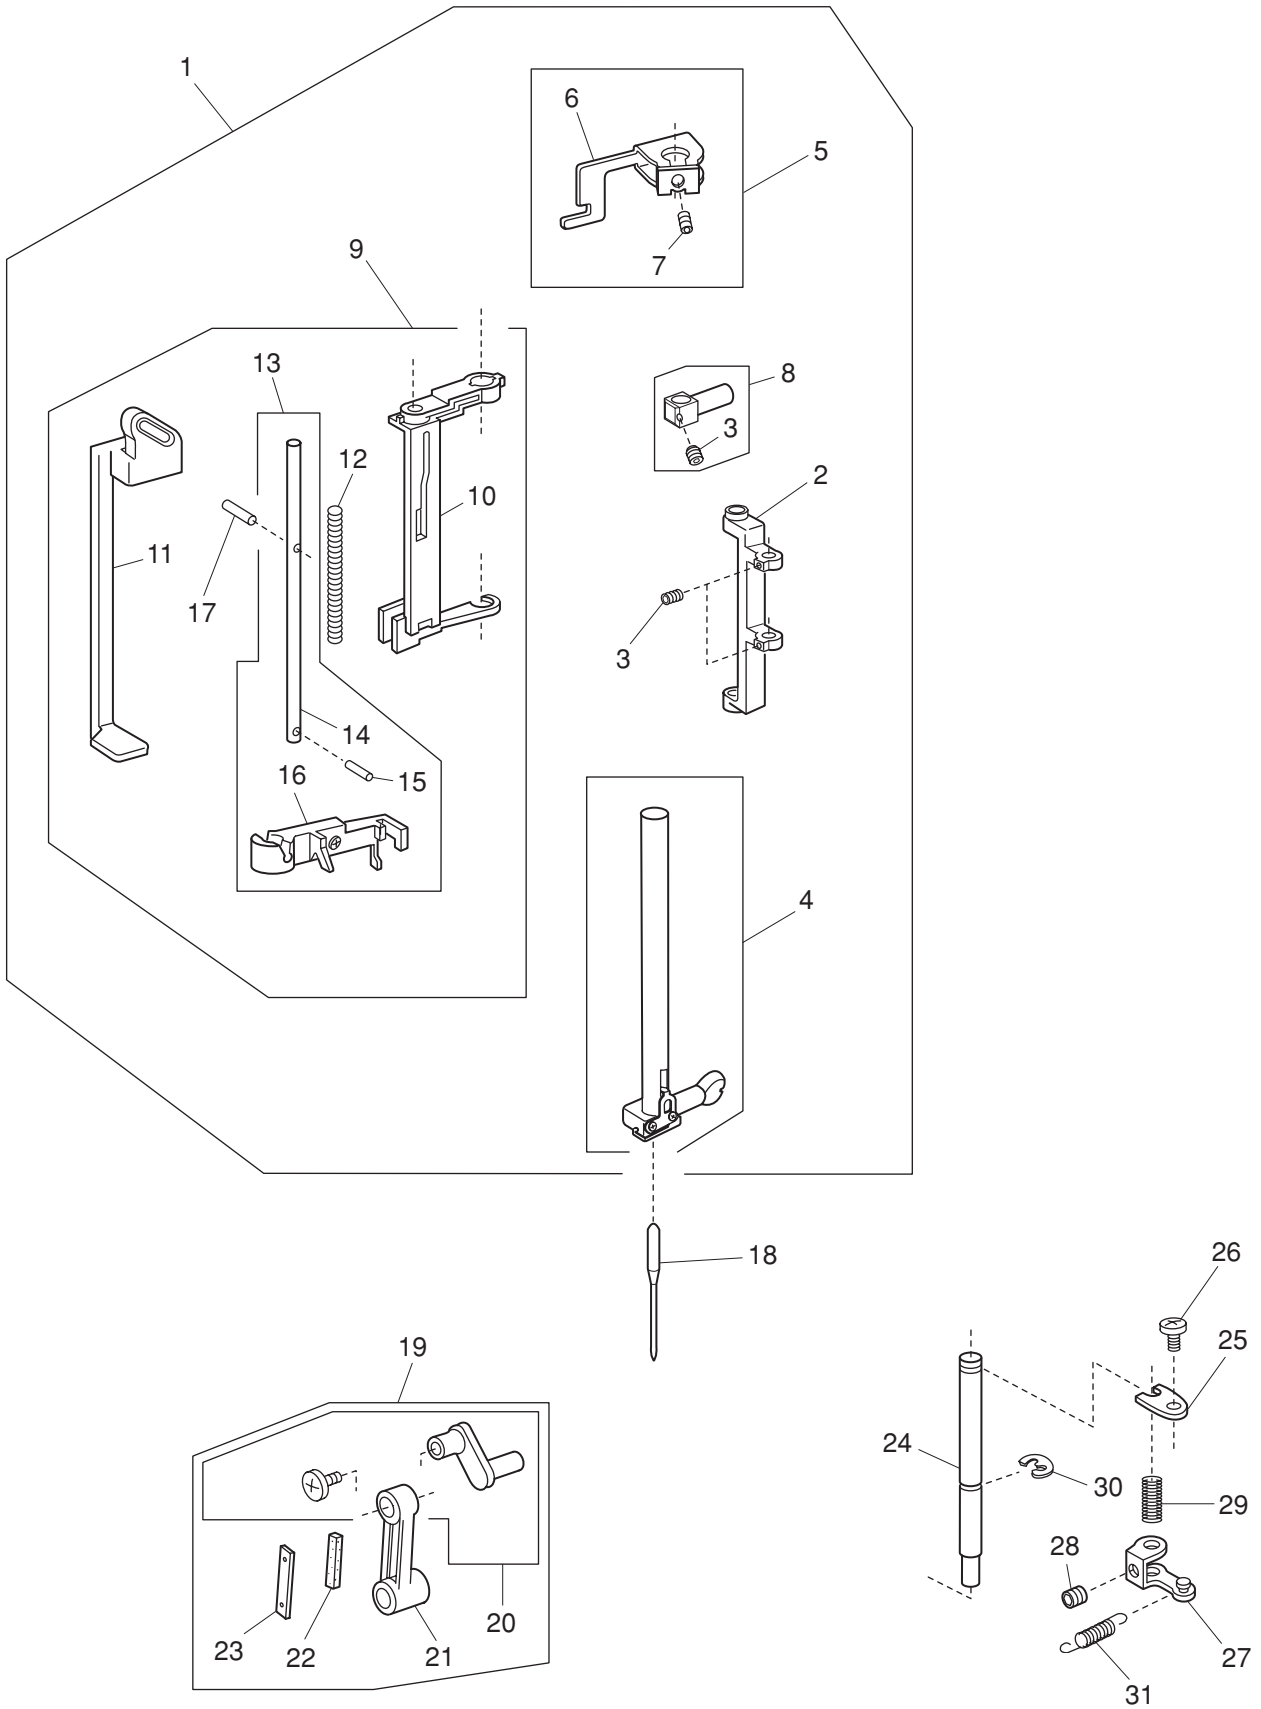

PARTS LIST

PARTS LIST

KEY NO.	PARTS NO.	DESCRIPTION
1	755627103	Needle bar supporter (unit)
2	751014006	Needle bar supporter
3	000111201	Hexagonal socket screw 4x4
4	751630015	Needle bar (unit)
5	807607019	Threader positioning setting plate (unit)
6	807018109	Threader positioning setting plate
7	000111902	Hexagonal socket screw 3x4
8	507521008	Needle bar connecting stud (unit)
9	659633008	Needle threader (unit)
10	755062001	Threader frame
11	853026011	Threader lever
12	755067006	Needle threader spring
13	755625008	Threader shaft (unit)
14	755066005	Threader shaft
15	000003508	Spring pin 2x8
16	755643002	Threader plate (unit)
17	000125105	Guide pin E-2x16-CH
18	102408089	Needle
19	846615000	Needle bar crank rod (unit)
20	652512009	Needle bar crank pin (unit)
21	650039001	Needle bar crank rod
22	650040005	Felt
23	650041006	Spring
24	650033005	Supporter shaft
25	650034006	Supporter shaft stopper plate
26	000101404	Setscrew 4x6
27	650035007	Zigzag width arm
28	000111108	Hexagonal socket screw 4x6
29	650036008	Supporter shaft spring
30	000001609	Snap ring E-5
31	507094007	Needle bar supporter spring