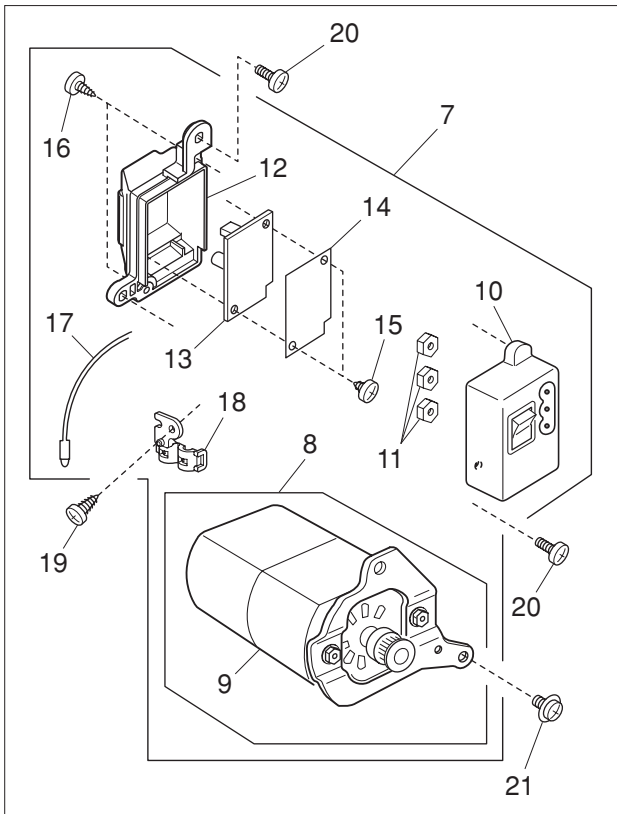

7 (U.S.A.) (Canada)