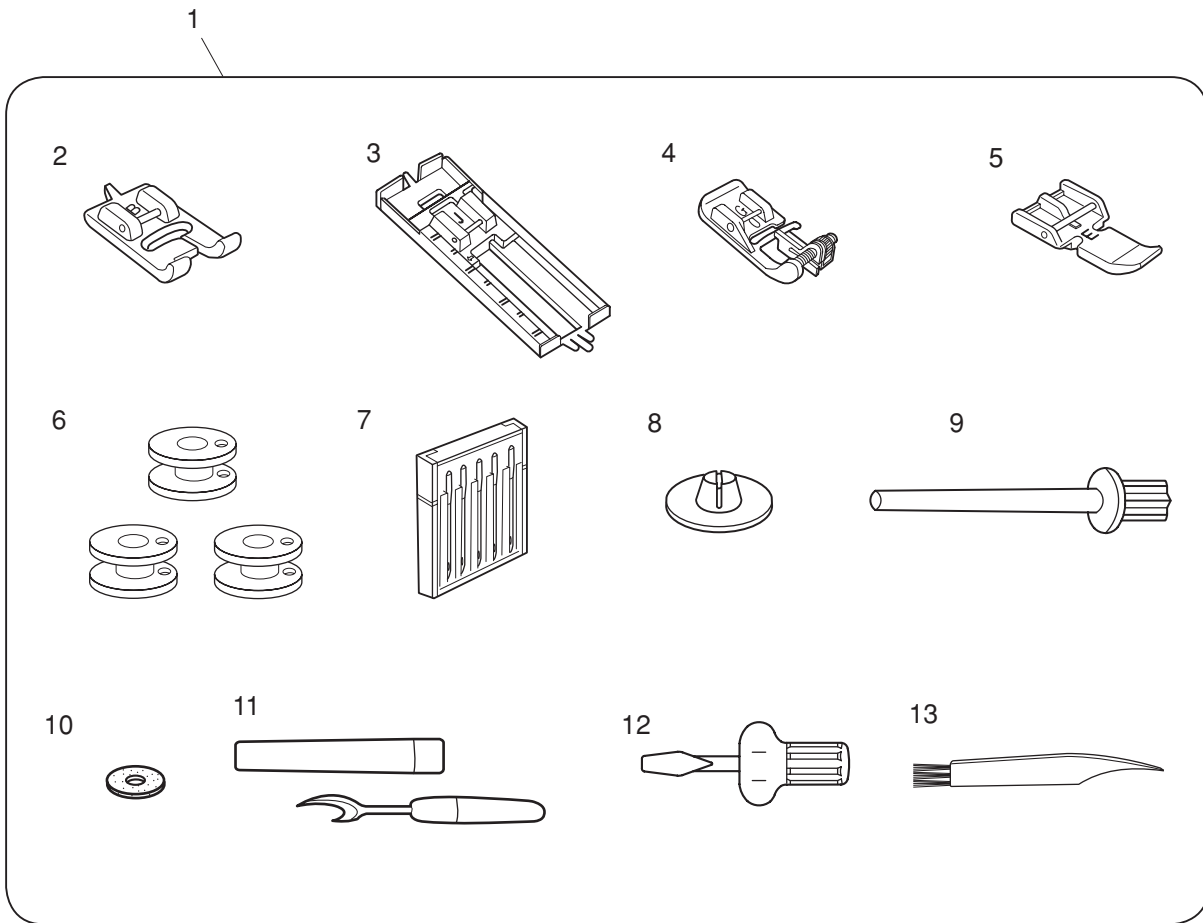

PARTS LIST

PARTS LIST

KEY NO.	PARTS NO.	DESCRIPTION
1	507633602	Cam block (unit)
2	507041700	Stitch width dial
3	507197001	R lever
4	000107307	Setscrew 3x8 (B)
5	000081005	Setscrew 4x8
6	507066000	Zigzag width rod
7	000002507	Snap ring E-4
8	000002105	Snap ring E-3
9	507200A02	Pattern selector dial
10	507200A05	Stitch length dial

PARTS LIST

PARTS LIST

KEY NO.	PARTS NO.	DESCRIPTION
1	507870119	Standard accessories (unit)
2	820801016	Buttonhole foot (unit)
3	825813016	Sliding buttonhole (unit)
4	820817015	Blind hemming foot (unit)
5	808852003	Zipper foot (unit)
6	102261103	Bobbin (unit)
7	540401026	Needle set (unit)
8	822019509	Spool holder (small)
9	625031500	Extra spool pin
10	102403109	Felt cushion
11	647808009	Seam ripper (buttonhole opener)
12	820832005	Screwdriver
13	802424004	Lint brush
14	C-1028	Foot control (unit) (U.S.A.) (Canada)
	C-2098	Foot control (unit) (Australia)
	C-2097	Foot control (unit) (UK)
	C-2096	Foot control (unit) (Continental Europe)
15	507850618	Instruction book (English)
	507850548	Instruction book (French)
	507850537	Instruction book (German)
	507850559	Instruction book (Dutch)
16	479713205	Cover