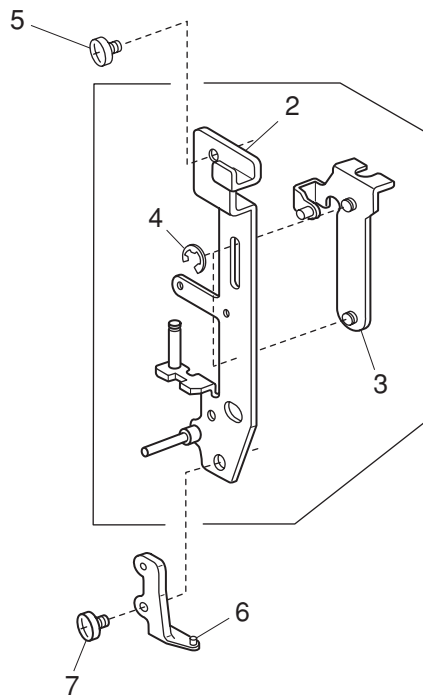

PARTS LIST

PARTS LIST

KEY NO.	PARTS NO.	DESCRIPTION
1	507615000	Front bracket (unit)
2	507007117	Front bracket
3	501009007	Presser foot pressure adjusting plate
4	000002105	Snap ring E-3
5	000081005	Setscrew 4x8
6	755074006	Threader guide plate
7	000103509	Setscrew 4x10
8	507607009	Presser foot pressure dial (unit)
9	501008109	Dial set plate
10	507008004	Presser foot pressure dial
11	000014007	Snap ring CS-4
12	000106203	Setscrew 3.5x4
13	507525002	Thread tension (unit)
14	000101703	Setscrew 4x12
15	000115205	Setscrew TP 4x6
16	507638009	Thread tension release arm (unit)
17	752055002	Thread tension release arm base
18	751215009	Thread tension release arm
19	752056003	Thread tension release spring