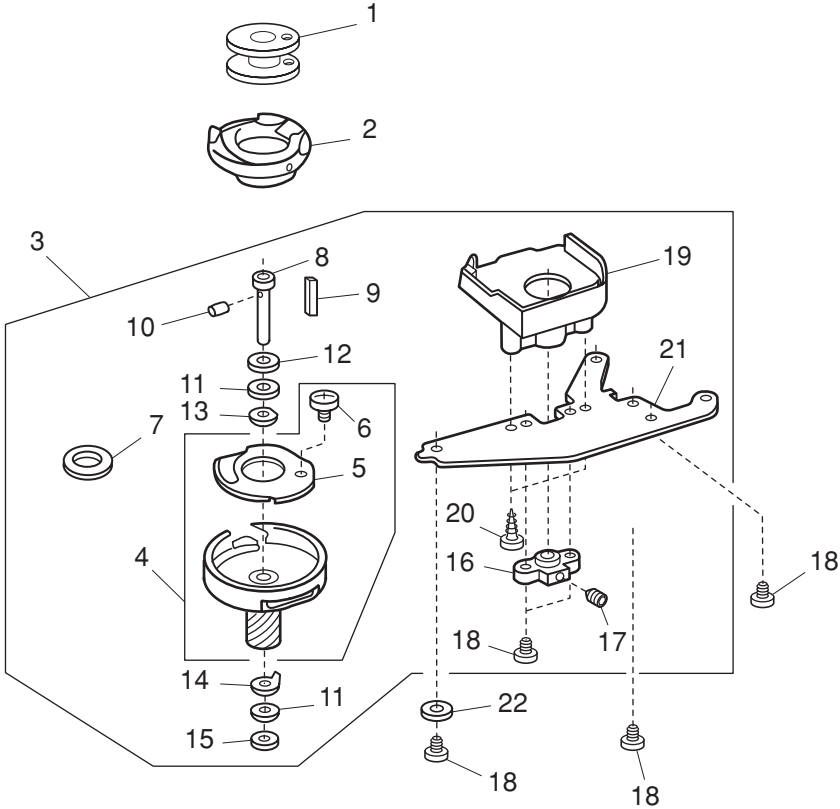

PARTS LIST

PARTS LIST

KEY NO.	PARTS NO.	DESCRIPTION
1	102261103	Bobbin
2	627569106	Bobbin holder (unit)
3	660655011	Hook race (unit)
4	660536004	Hook body (unit)
5	508137006	Hook bottom plate
6	820374004	Setscrew 2x2.3
7	627190010	Magnet
8	820123006	Hook race shaft
9	820124007	Oil string (1)
10	820125008	Oil string (2)
11	000038409	Washer
12	508118001	Washer
13	508139008	Magnet set plate
14	627192001	Washer
15	625102008	Washer
16	650094004	Hook race shaft base
17	000111304	Hexagonal socket screw 5x5
18	000081005	Setscrew 4x8
19	827040009	Cover
20	000107204	Setscrew 3x12 (B)
21	823106002	Hook race set plate
22	000070506	Washer 4