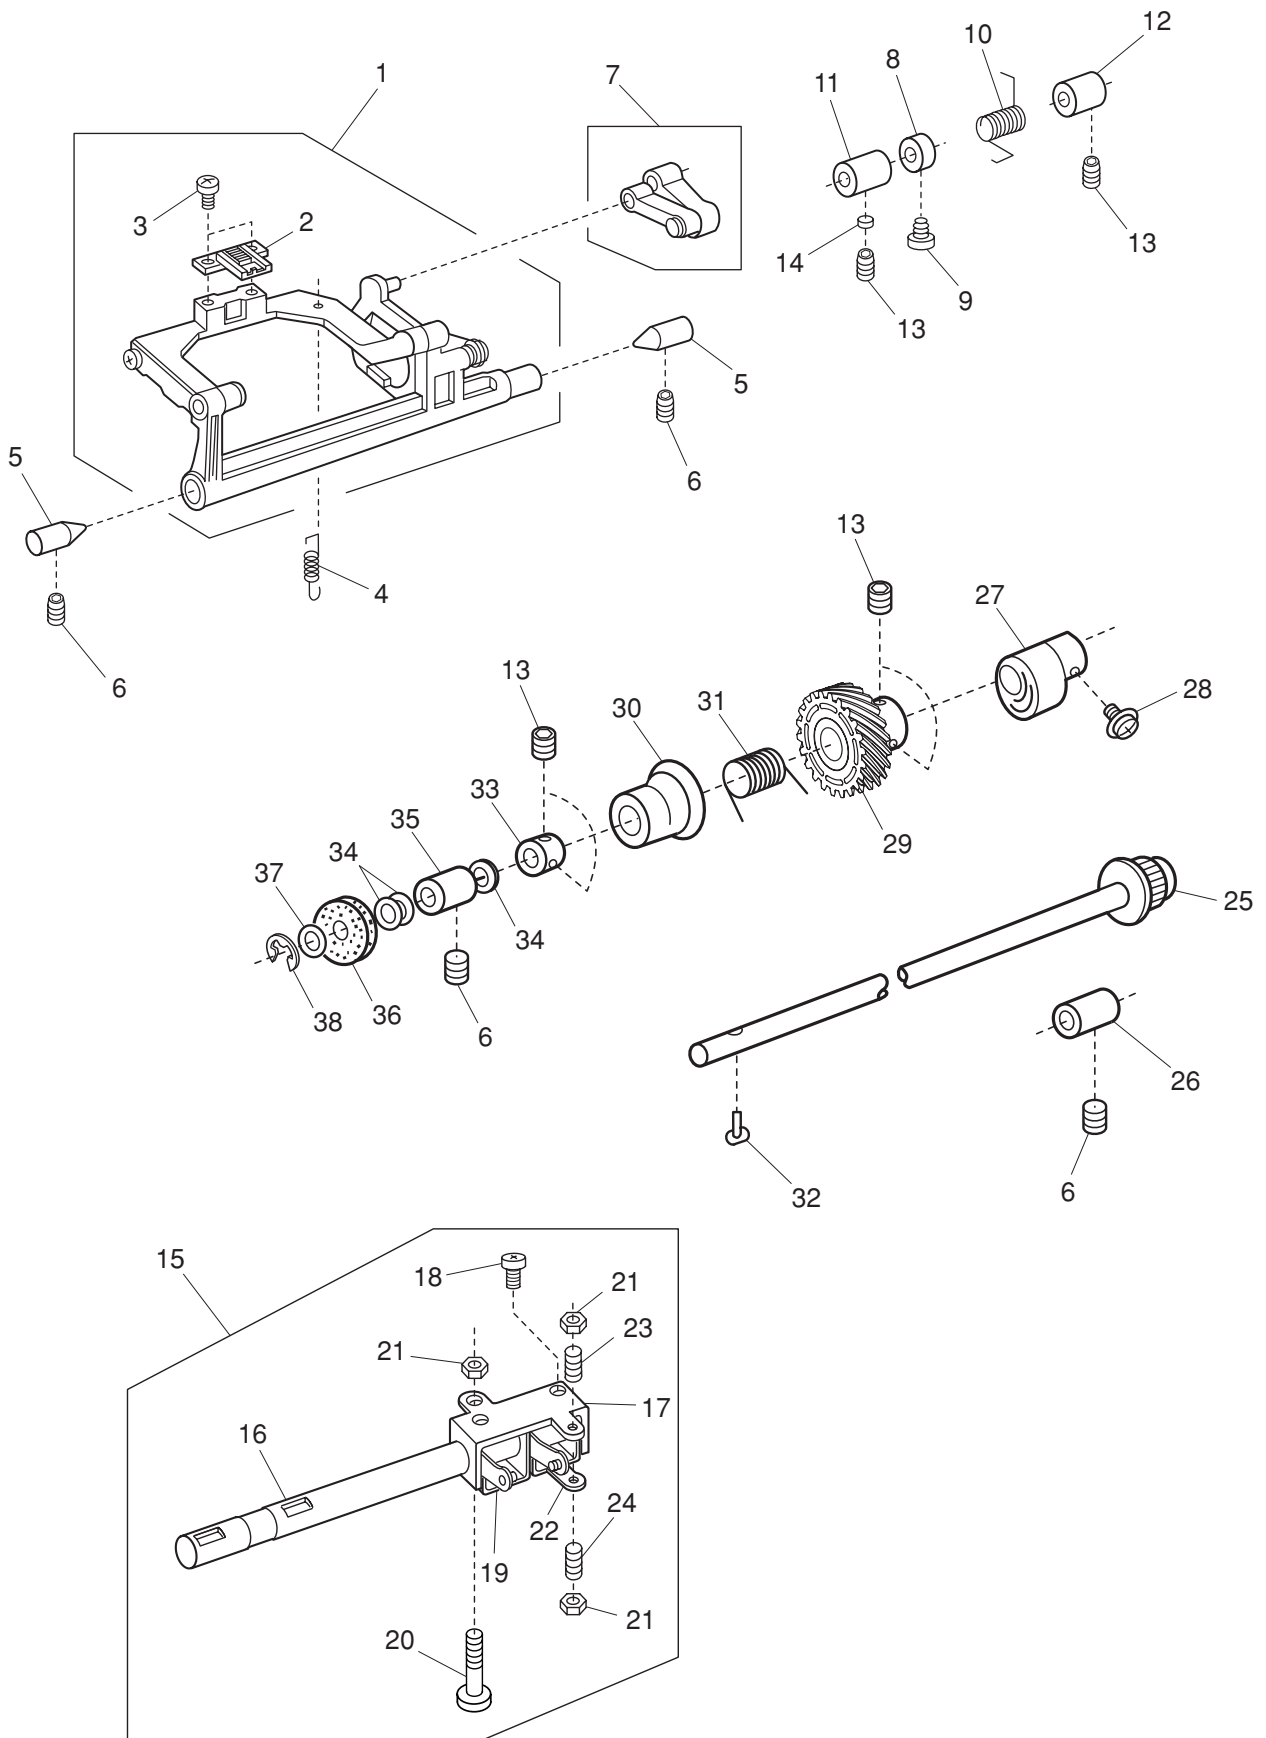

PARTS LIST

PARTS LIST

KEY NO.	PARTS NO.	DESCRIPTION
1	751666504	Feed lock shaft (unit)
2	653193003	Feed dog
3	000104005	Setscrew 3.5x8
4	650085002	Feed base spring
5	738055008	Straight pin
6	000111304	Hexagonal socket screw 5x5
7	650612004	Feed regulator (unit)
8	820387000	Ring
9	000081005	Setscrew 4x8
10	507095008	Feed regulator spring
11	625144002	Feed shaft bushing (front)
12	650092002	Feed shaft bushing (rear)
13	000111201	Hexagonal socket screw 4x4
14	650175000	Cushion
15	507608103	Feed regulating plate (unit)
16	507062006	Feed shaft
17	507011103	Feed shaft set plate
18	000081500	Setscrew 3x12
19	507064101	SS adjusting plate
20	507087007	Feed adjusting screw
21	000160102	Adjustable lock nut 4
22	507063007	Feed regulating plate
23	000159201	Setscrew 4x12
24	648010009	Setscrew
25	751612206	Lower shaft (unit)
26	650079003	Lower shaft bushing (rear)
27	751148000	Feed cam
28	000115009	Setscrew TP 3x8
29	808137005	Lower shaft gear
30	753183025	Feed lifting cam
31	686035008	Feed lifting cam spring
32	820161006	Feed lifting pin
33	820166001	Lower shaft ring
34	000038502	Washer
35	650078002	Lower shaft bushing (front)
36	735143005	Felt
37	858177002	Washer
38	000002806	Snap ring E-6