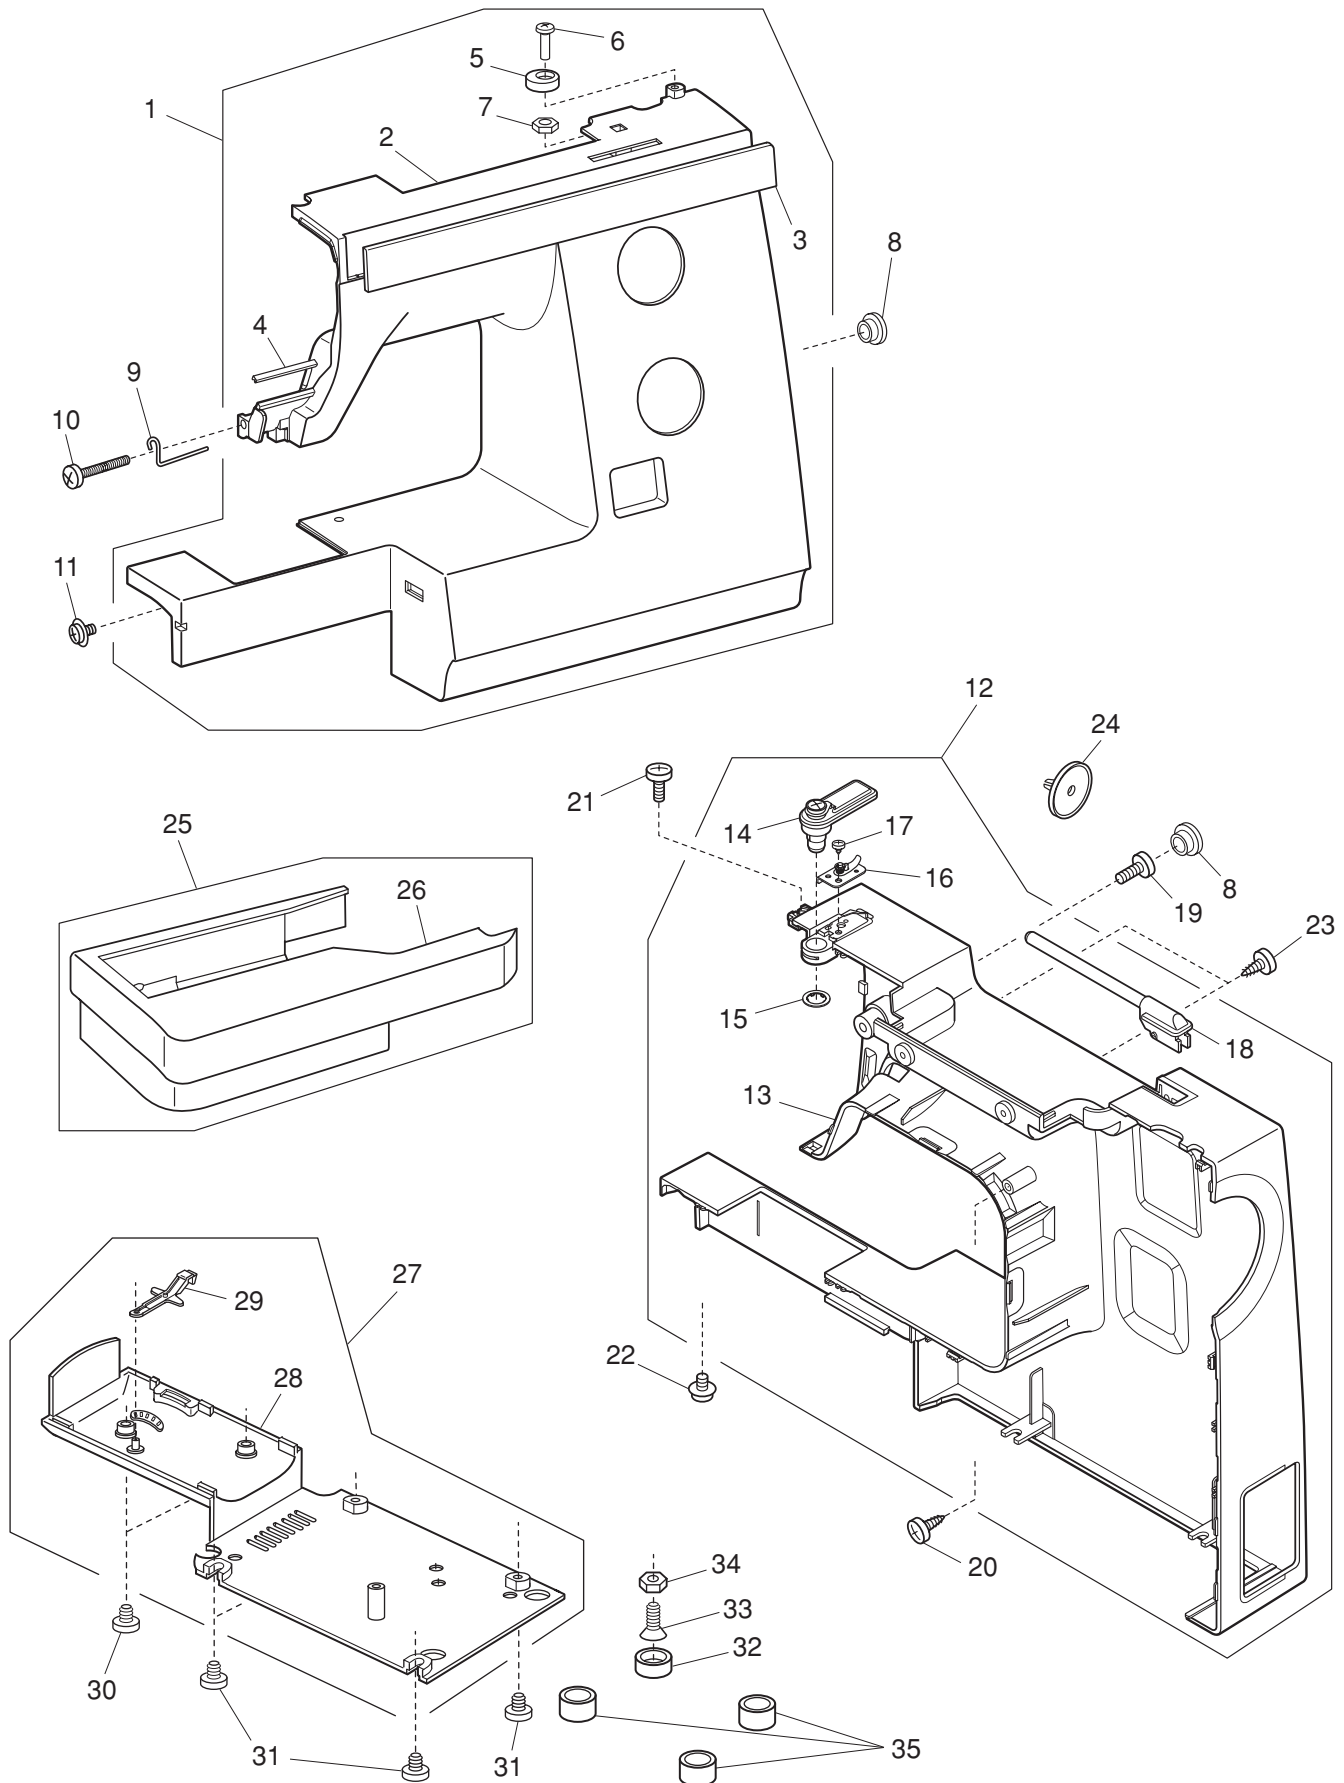

PARTS LIST

MODEL: Sewist 721

PARTS LIST

PARTS LIST

KEY NO.	PARTS NO.	DESCRIPTION
1	751100000	Carrying handle
2	507150002	Carrying handle supporter (right)
3	507116006	Carrying handle supporter (left)
4	000081005	Setscrew 4x8
5	507605111	Face plate set plate (unit)
6	507161006	Face plate set plate
7	751375008	Needle thread shaft guide
8	000076306	Setscrew 3x10
9	000105419	Setscrew 4x20
10	000160102	Adjustable lock nut 4
11	685042005	Supporter stopper
12	844628033	Bobbin winder (unit)
13	827506008	Bobbin winder
14	823119008	Bobbin winder spring
15	844075039	Clutch releasing arm
16	000120203	Setscrew 3x8 (B)
17	652093009	Setscrew
18	652137006	Arm thread guide (2)
19	000101404	Setscrew 4x6

PARTS LIST

PARTS LIST

KEY NO.	PARTS NO.	DESCRIPTION
1	507675101	Front cover (unit)
2	507198B02	Front cover
3	507199A02	Ornamental panel
4	753125007	Thread guard
5	735016307	Bobbin winder stopper
6	000103107	Setscrew 4x14
7	000061205	Nut 4-3-7
8	745033002	Cap
9	753126008	Arm thread guide
10	000092917	Setscrew 3.5x27
11	000115205	Setscrew TP 4x6
12	507672005	Rear cover (unit)
13	507191A01	Rear cover
14	650503322	Thread guide (unit)
15	000014409	Snap ring CS-8
16	827503005	Top cover thread guide (unit)
17	000162001	Setscrew 2.6x5 (B)
18	659067005	Spool pin
19	000101817	Setscrew 4x16
20	000121905	Setscrew 4x12 (B)
21	810220003	Setscrew
22	000115205	Setscrew TP 4x6
23	000161310	Setscrew 3x12 (B)
24	822020503	Spool holder
25	507526A01	Extension table (unit)
26	507526003	Extension table
27	507601003	Base cover (unit)
28	507001007	Base cover
29	753005000	Drop feed lever
30	000101703	Setscrew 4x12
31	000103509	Setscrew 4x10
32	735002001	Rubber foot
33	000097808	Flat screw 5x25
34	000061412	Nut 5-3-8
35	647009002	Rubber foot base