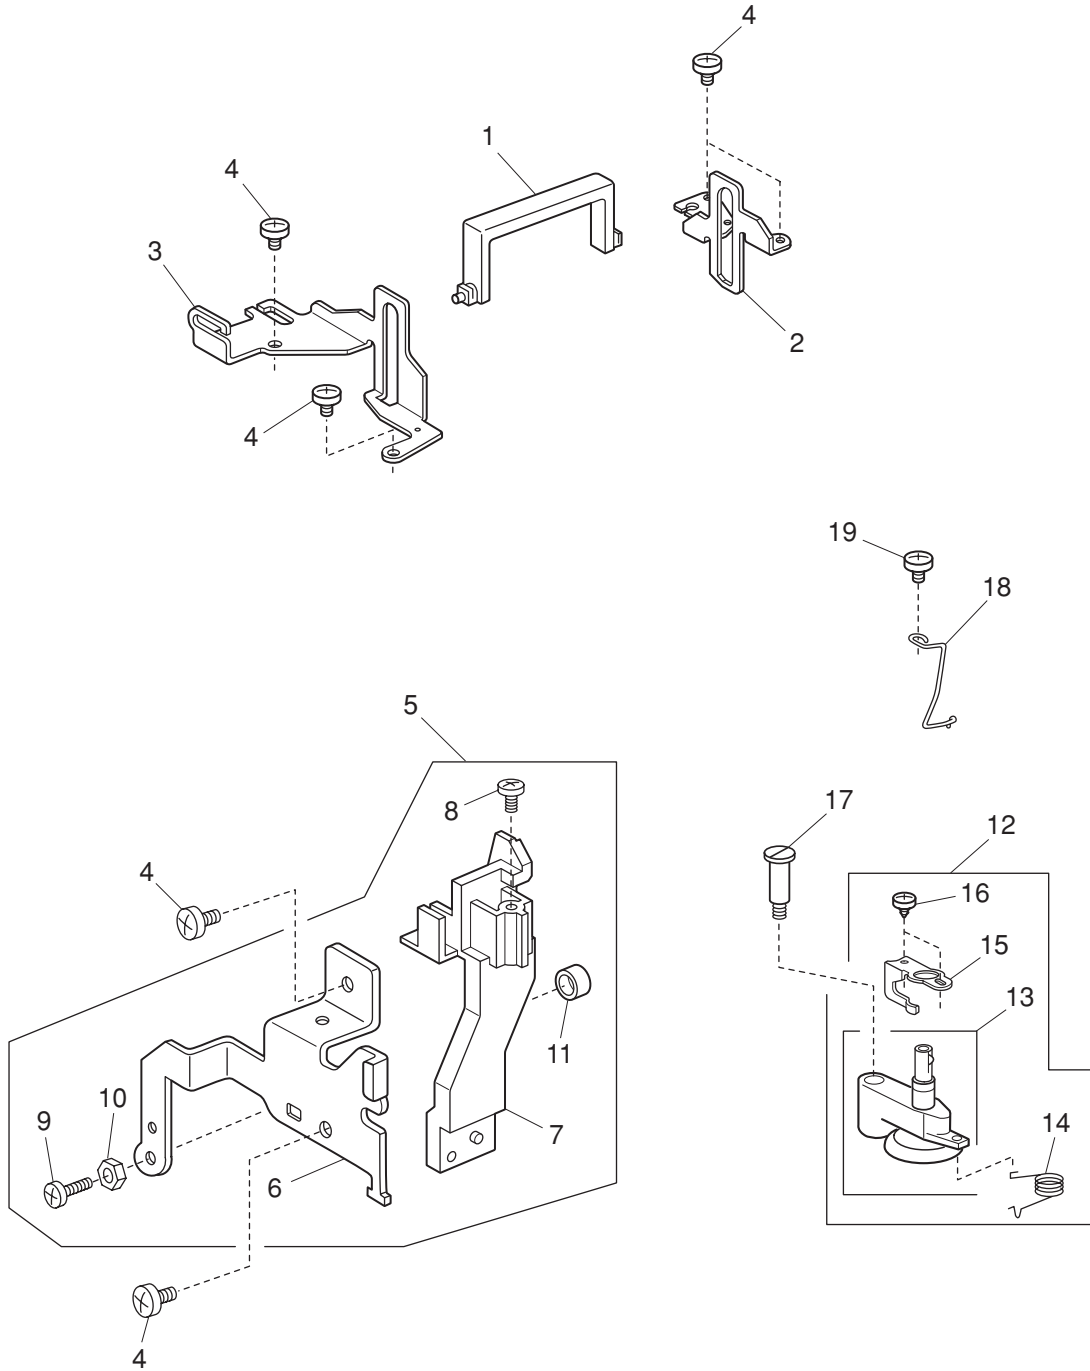

PARTS LIST

MODEL: Sewist 721

PARTS LIST

PARTS LIST

KEY NO.	PARTS NO.	DESCRIPTION
1	751100000	Carrying handle
2	507150002	Carrying handle supporter (right)
3	507116006	Carrying handle supporter (left)
4	000081005	Setscrew 4x8
5	507605111	Face plate set plate (unit)
6	507161006	Face plate set plate
7	751375008	Needle thread shaft guide
8	000076306	Setscrew 3x10
9	000105419	Setscrew 4x20
10	000160102	Adjustable lock nut 4
11	685042005	Supporter stopper
12	844628033	Bobbin winder (unit)
13	827506008	Bobbin winder
14	823119008	Bobbin winder spring
15	844075039	Clutch releasing arm
16	000120203	Setscrew 3x8 (B)
17	652093009	Setscrew
18	652137006	Arm thread guide (2)
19	000101404	Setscrew 4x6

PARTS LIST

PARTS LIST

KEY NO.	PARTS NO.	DESCRIPTION
1	507675101	Front cover (unit)
2	507198B02	Front cover
3	507199A02	Ornamental panel
4	753125007	Thread guard
5	735016307	Bobbin winder stopper
6	000103107	Setscrew 4x14
7	000061205	Nut 4-3-7
8	745033002	Cap
9	753126008	Arm thread guide
10	000092917	Setscrew 3.5x27
11	000115205	Setscrew TP 4x6
12	507672005	Rear cover (unit)
13	507191A01	Rear cover
14	650503322	Thread guide (unit)
15	000014409	Snap ring CS-8
16	827503005	Top cover thread guide (unit)
17	000162001	Setscrew 2.6x5 (B)
18	659067005	Spool pin
19	000101817	Setscrew 4x16
20	000121905	Setscrew 4x12 (B)
21	810220003	Setscrew
22	000115205	Setscrew TP 4x6
23	000161310	Setscrew 3x12 (B)
24	822020503	Spool holder
25	507526A01	Extension table (unit)
26	507526003	Extension table
27	507601003	Base cover (unit)
28	507001007	Base cover
29	753005000	Drop feed lever
30	000101703	Setscrew 4x12
31	000103509	Setscrew 4x10
32	735002001	Rubber foot
33	000097808	Flat screw 5x25
34	000061412	Nut 5-3-8
35	647009002	Rubber foot base