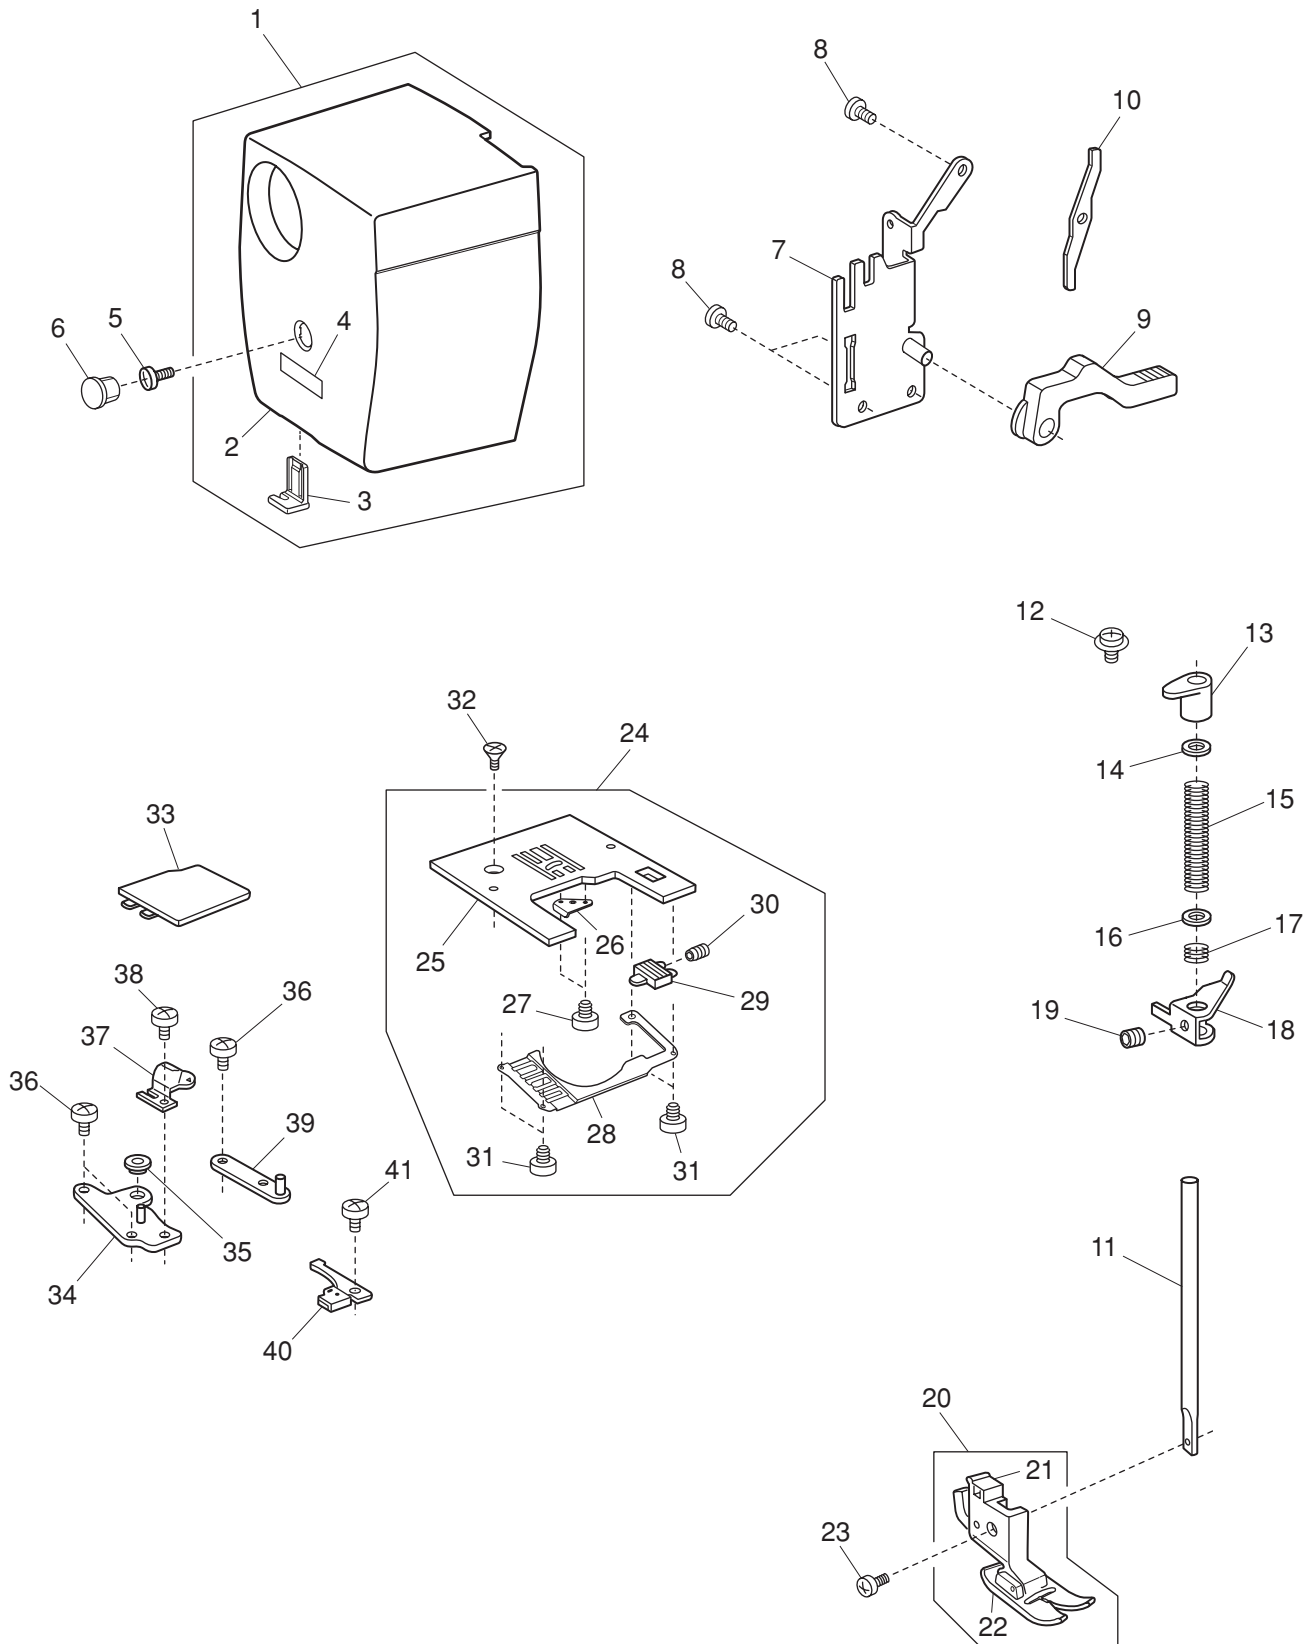

PARTS LIST

PARTS LIST

KEY NO.	PARTS NO.	DESCRIPTION
1	507674007	Face plate (unit) (U.S.A.) (Australia) (UK) (Continental Europe)
	507674100	Face plate (unit) (Canada)
2	507194A01	Face plate
3	840602006	Thread cutter (unit)
4	100517008	Caution sticker (Canada)
5	000101703	Setscrew 4x12
6	745033002	Cap
7	507156008	Presser bar base plate
8	000081005	Setscrew 4x8
9	735029004	Presser foot lifter
10	751142004	Thread tension release lever
11	827021004	Presser bar
12	000193001	Setscrew TP (HS) 4x6
13	652104004	Presser bar bushing
14	652201002	Washer
15	826006000	Presser bar spring
16	826055004	Washer
17	826056005	Presser foot support spring
18	735028003	Presser bar supporter
19	000111500	Hexagonal socket screw 4x8
20	660508007	Presser foot (unit)
21	660806008	Presser foot holder (unit)
22	685502019	Zigzag foot
23	660106001	Setscrew
24	751603802	Needle plate (unit)
25	653179405	Needle plate
26	654078004	Bobbin holder set plate
27	820373003	Setscrew 2x3
28	751374007	Hook cover plate supporter
29	825016000	Hook cover plate release button
30	825017001	Hook cover plate release button spring
31	820374004	Setscrew 2x2.3
32	820390109	Needle plate set screw
33	750036012	Hook cover plate
34	751008007	Needle plate adjusting plate (left)
35	822314002	Nut
36	000066705	Setscrew 3x8
37	822011109	Bobbin holder stopper
38	000103808	Setscrew 3x5
39	751009008	Needle plate adjusting plate (right)
40	751502109	Bobbin holder stopper (unit)
41	810220003	Setscrew