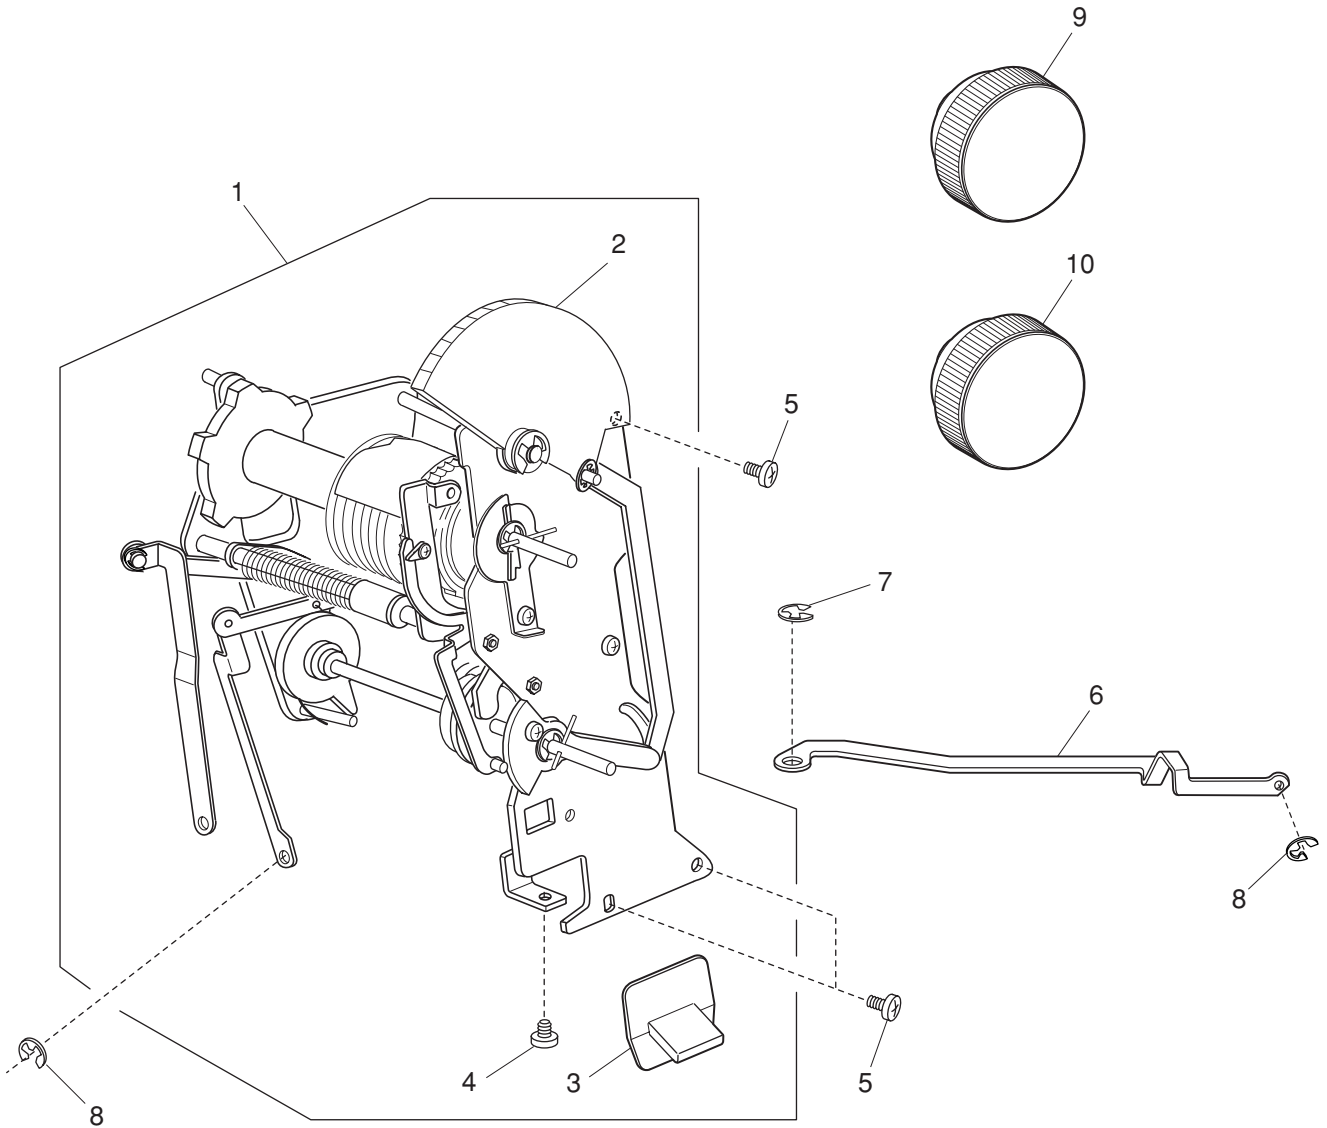

PARTS LIST

PARTS LIST

KEY NO.	PARTS NO.	DESCRIPTION
1	507633602	Cam block (unit)
2	507041700	Stitch width dial
3	507197001	R lever
4	000107307	Setscrew 3x8 (B)
5	000081005	Setscrew 4x8
6	507066000	Zigzag width rod
7	000002507	Snap ring E-4
8	000002105	Snap ring E-3
9	507200A02	Pattern selector dial
10	507200A05	Stitch length dial