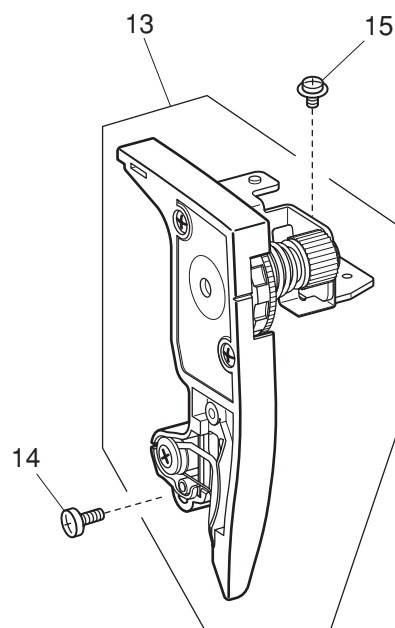

PARTS LIST

PARTS LIST

KEY NO.	PARTS NO.	DESCRIPTION
1	507615000	Front bracket (unit)
2	507007117	Front bracket
3	501009007	Presser foot pressure adjusting plate
4	000002105	Snap ring E-3
5	000081005	Setscrew 4x8
6	755074006	Threader guide plate
7	000103509	Setscrew 4x10
8	507607009	Presser foot pressure dial (unit)
9	501008109	Dial set plate
10	507008004	Presser foot pressure dial
11	000014007	Snap ring CS-4
12	000106203	Setscrew 3.5x4
13	507525002	Thread tension (unit)
14	000101703	Setscrew 4x12
15	000115205	Setscrew TP 4x6
16	507638009	Thread tension release arm (unit)
17	752055002	Thread tension release arm base
18	751215009	Thread tension release arm
19	752056003	Thread tension release spring