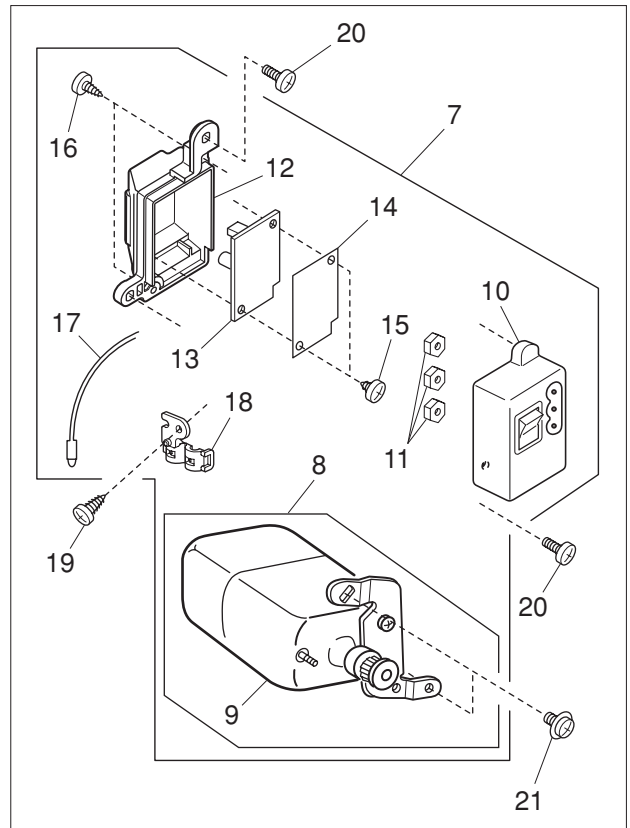

7 (UK) (Australia) (Continental Europe)