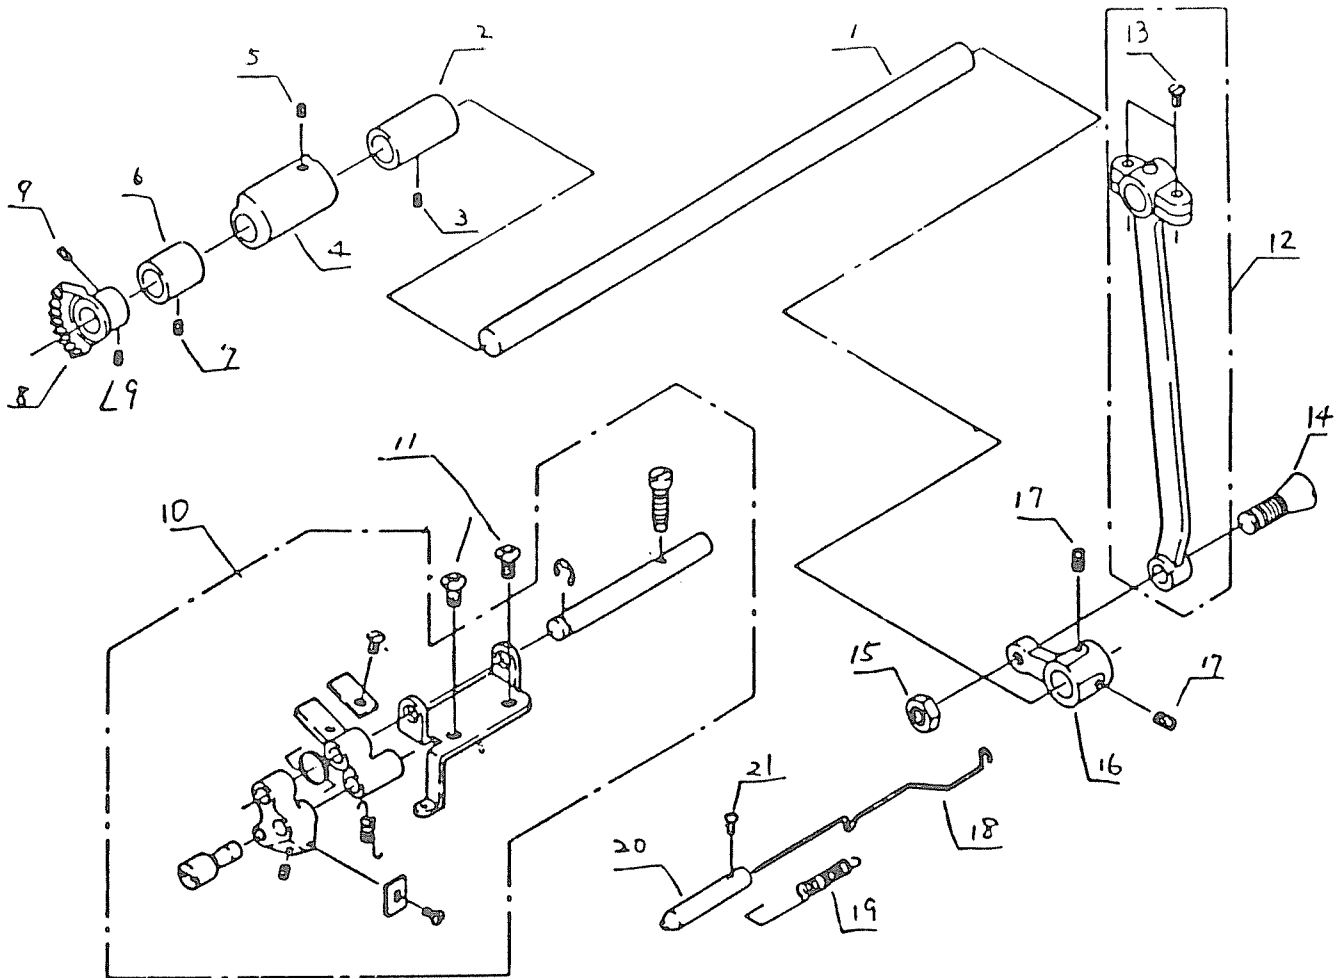

Ref. No.	Parts No.	Names of Parts
1	640011006	Lower shaft
2	640038009	Lower shaft rear bushing
3	000082305	Set screw 5x10
4	640012007	Feed lifting cam
5	000111304	Hexagonal socket screw 5x5
6	640037008	Lower shaft front bushing
7	000111304	Hexagonal socket screw 5x5
8	640013008	Lower shaft gear
9	000110107	Hexagonal socket screw wp 5x5
10	813630009	Feed lifting crank (unit)
11	000101301	+ Pan head small screw 5x10
12	640602000	Crank rod (unit)
13	102127003	Set screw
14	761161000	Taper screw
15	102129005	Nut
16	640010005	Lower shaft crank
17	000111304	Hexagonal socket screw 5x5
18	640028006	Plunger rod
19	812029006	Plunger spring
20	656018002	Drop feed plunger
21	000077112	+ Pan head small screw 3x5