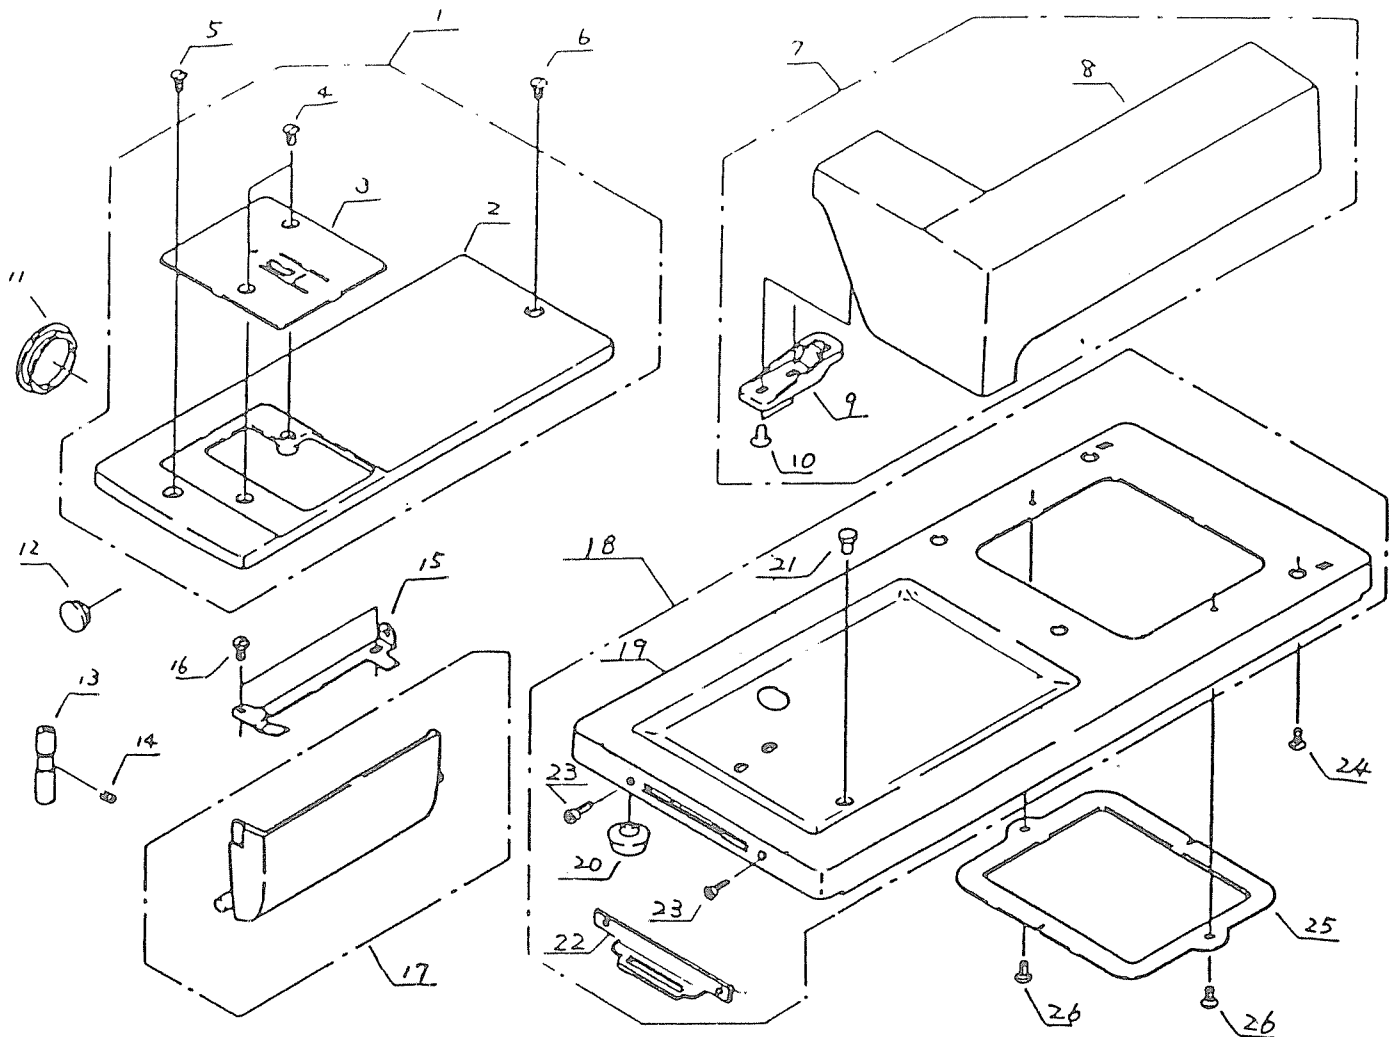

PARTS LIST

Model 656

Ref. No.	Parts No.	Names of Parts
1	656615005	Bed cover (unit)
2	626004105	Bed cover
3	656034004	Needle plate
4	681009008	Flat head set screw
5	605071005	Flat head set screw
6	000067717	Pan head set screw 4x10
7	626616014	Extension table (unit)
8	626071011	Extension table
9	626072001	Extension table hook
10	000109103	Flange T screw 4x12
11	626045005	Cap
12	605020205	Free arm plug
13	813119007	Free arm cover set screw holder pin
14	000111108	Hexagonal socket screw
15	656035005	Shuttle race cover spring
16	000103705	+ binding head small screw 4x5
17	626602017	Shuttle race cover (unit)
18	626618005	Base (unit)
19	626070102	Base
20	618039001	Base rubber cushion
21	701179005	Base rubber cap
22	000100702	+ Pan head small screw 6x10
23	640032003	Base lid
24	000101105	+ binding head small screw 3x4

Ref. No.	Parts No.	Names of Parts	
1	656615005	Bed cover (unit)	Dorina only
2	626004105	Bed cover	
3	656034004	Needle plate	
4	681009008	Flat head set screw	
5	605071005	Flat head set screw	
6	000067717	Pan head small screw 4x10	
7	656614004	Extension table (unit)	
8	656033003	Extension table	
9	626072001	Extension table hook	
10	000109103	Flange T screw 4x12	
11	626045005	Cap	
12	605020205	Free arm plug	
13	813119007	Bed cover set screw holder pin	
14	000111108	Hexagonal socket screw	
15	656035005	Shuttle race cover spring	
16	000103705	+ binding head small screw 4x5	
17	626602017	Shuttle race cover (unit)	
18	656613106	Base (unit)	
19	656032105	Base	
20	618039001	Base rubber cushion	
21	701179005	Base rubber cap	
22	620071002	Base lock	
23	000078205	+ binding head small screw 3x4	
24	000100702	+ Pan head small screw 6x10	
25	640032003	Base lid	
26	000101105	+ binding head small screw 3x4	