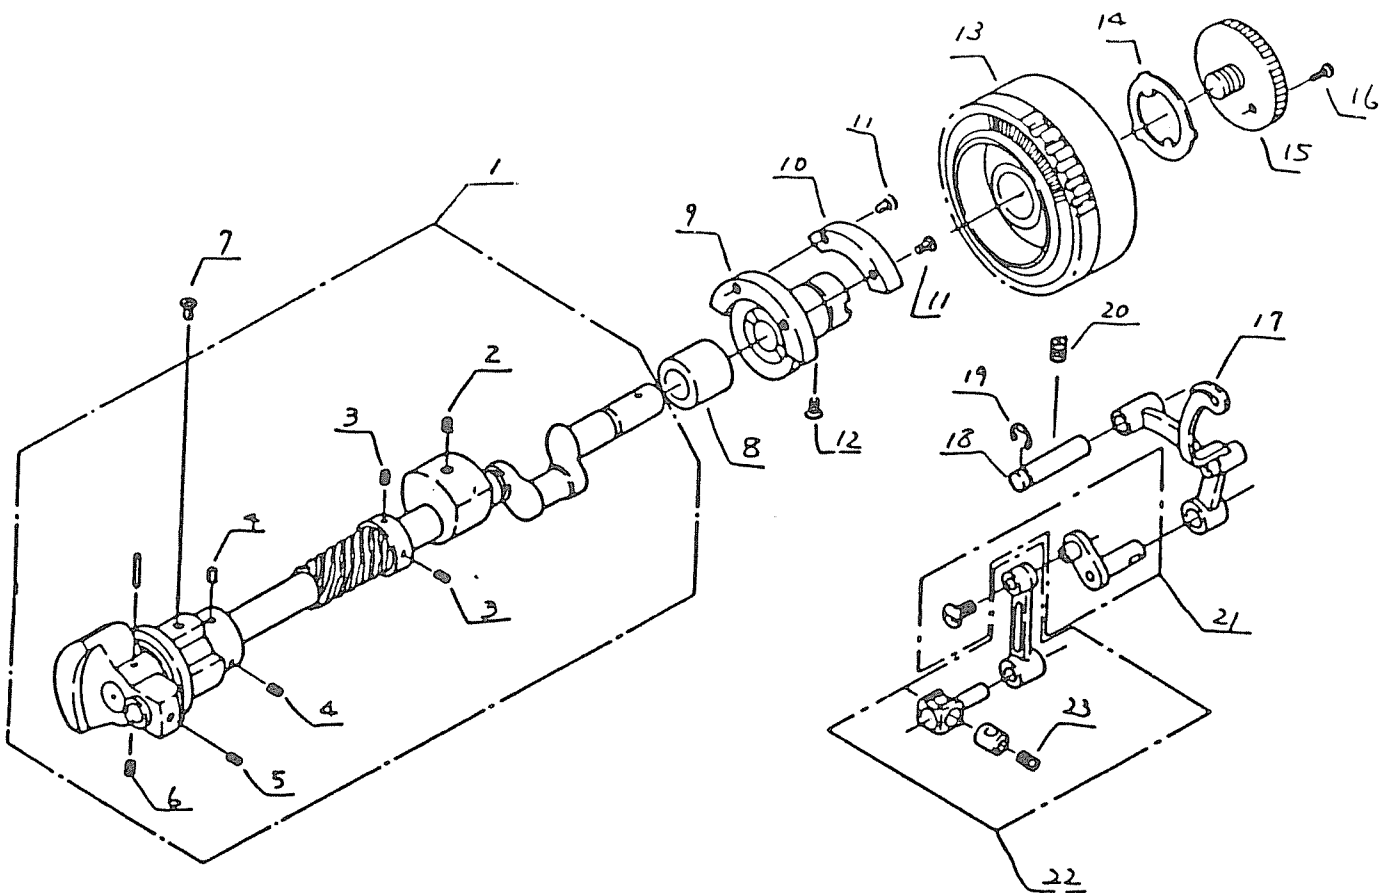

Ref. No.	Parts No.	Names of Parts
1	640608109	Upper shaft (unit)
2	000111108	Hexagonal socket screw 4x6
3	694047008	Set screw
4	000111304	Hexagonal socket screw 5x5
5	102063000	Set screw
6	102073003	Set screw
7	000100506	+ Pan head small screw 5x12
8	671021005	Upper shaft rear bushing
9	647137000	Balance wheel bushing
10	640008000	Balance weight
11	000100104	+ Pan head small screw 3x12
12	671106005	Flat head set screw
13	626033103	Balance wheel
14	102076006	Stop motion washer
15	102077007	Stop motion large screw
16	102078008	Set screw
17	802503008	Thread take-up lever (unit)
18	802028004	Thread take-up lever pin
19	000001702	Snap ring E-6 (D)
20	000082202	Set screw 5x5
21	680505006	Needle bar crank pin (unit)
22	680504005	Needle bar connecting stud (unit)
23	000111201	Hexagonal socket screw 4x4